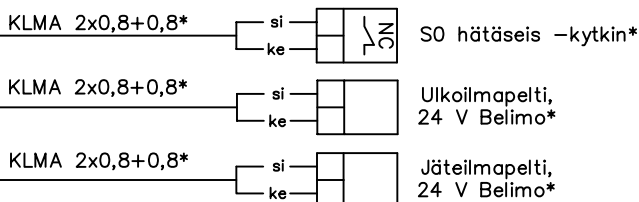

NO ALARM	25
NC ALARM	24
COM ALARM	23

+24VDC	22
OVDC	21

NO RGS	20
NC RGS	19
COM RGS	18

24VDC <-- BT	17
+24VDC -->BT	16
+24V signal -->LS	15
+24VDC -->LS	14
OVDC -->LS	13

SCL EXT EON	12
SDA EXT EON	11
+24VDC EXT EON	10
OVDC EXT EON	9

SCL INT EON	8
SDA INT EON	7
+24VDC INT EON	6
OVDC INT EON	5

NETB LON	4
NETA LON	3
24VDC-LON	2
GND-LON	1

Näyttöpaneeli
DISPLAY
(huoltokäyttö)

KONEEN KYTKENTÄRÄSIA

Lämmittimen
3-tieventtiin
toimilaite MVM

Lämmityksen
kiertopumppu*

Syöttö: 1-vaihe 50 Hz,
230 V +/- 10 %
3x1,5* 10 A

Syöttö: 1-vaihe 50 Hz,
230 V +/- 10 %
3x2,5* 16 A

PE	ke/vi
N	si
L1	ru

PUHALTIMET

3x2,5 *

* ei sisälly konetoimitukseen
Valmistaja pidättää oikeudet muutoksiin