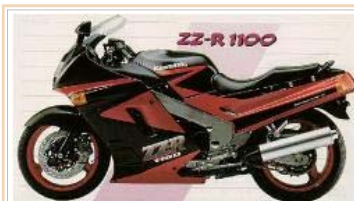

# motorcycles: 6377  
# comments: 1186  
# points: 20822

[OpenView Training](#)

OpenView Training  
From Netvion Training  
OpenView Since 1992  
www.NetVion.com

**Kawasaki ZZR 1100 1992: technical specifications**