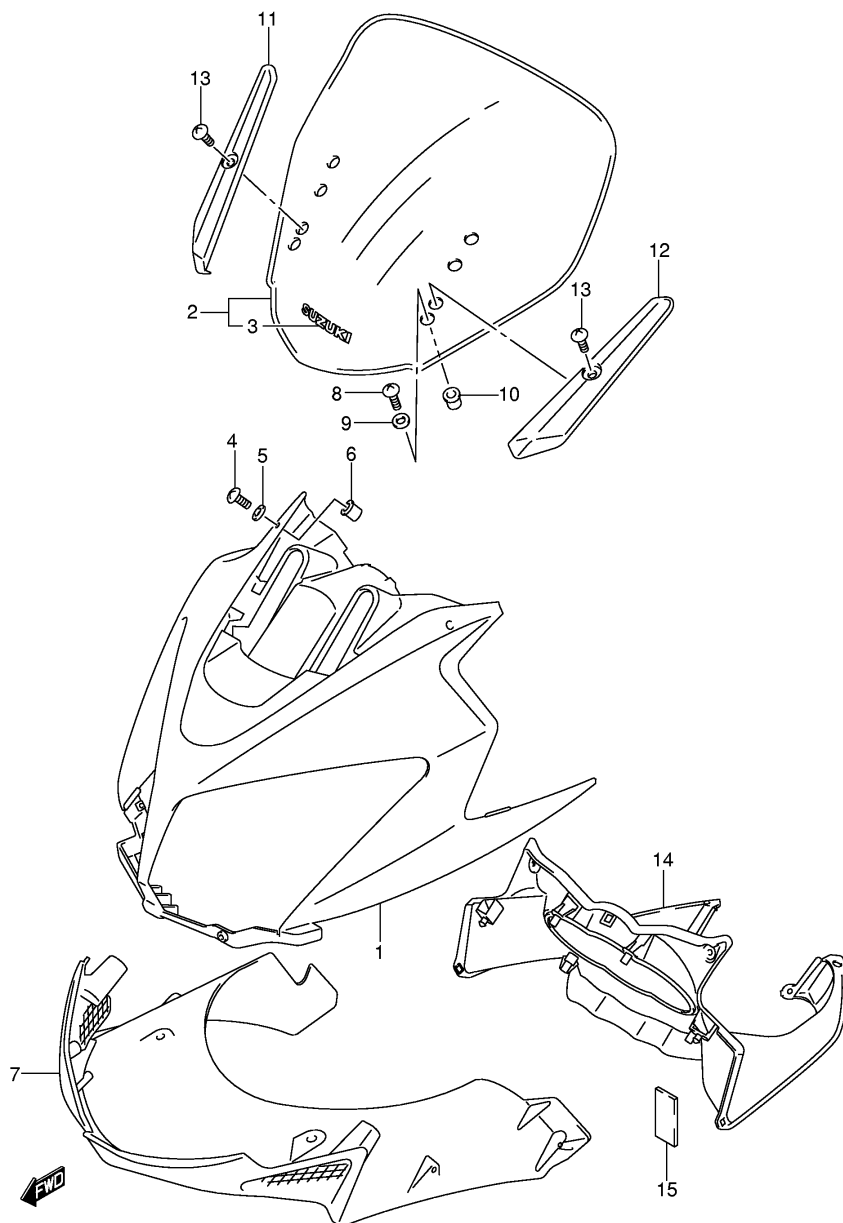

FIG.49

Ref No	Part No	Description
1	94410-27G01-YHG	Body, Cowling (gray)
1	94410-27G01-YHF	Body, Cowling (gray)
2	94610-27G00-CT5	Windscreen
3	68270-27G00-CT5	• . Tape
4	09139-05075	Screw, Lower
5	08322-01053	Washer
6	94619-36A00	Nut
7	94461-06G00-291	Cover, Cowl Inner (black)
8	02142-05203	Screw, Upper
9	09161-05017	Washer
10	09159-05019	Nut
11	94601-27G00-291	Cover, Windscreen Rh (black)
12	94602-27G00-291	Cover, Windscreen Lh (black)
13	09132-05053	Screw
14	94630-27G00-291	Panel, Meter (black)
15	44885-38A00	• . Cushion