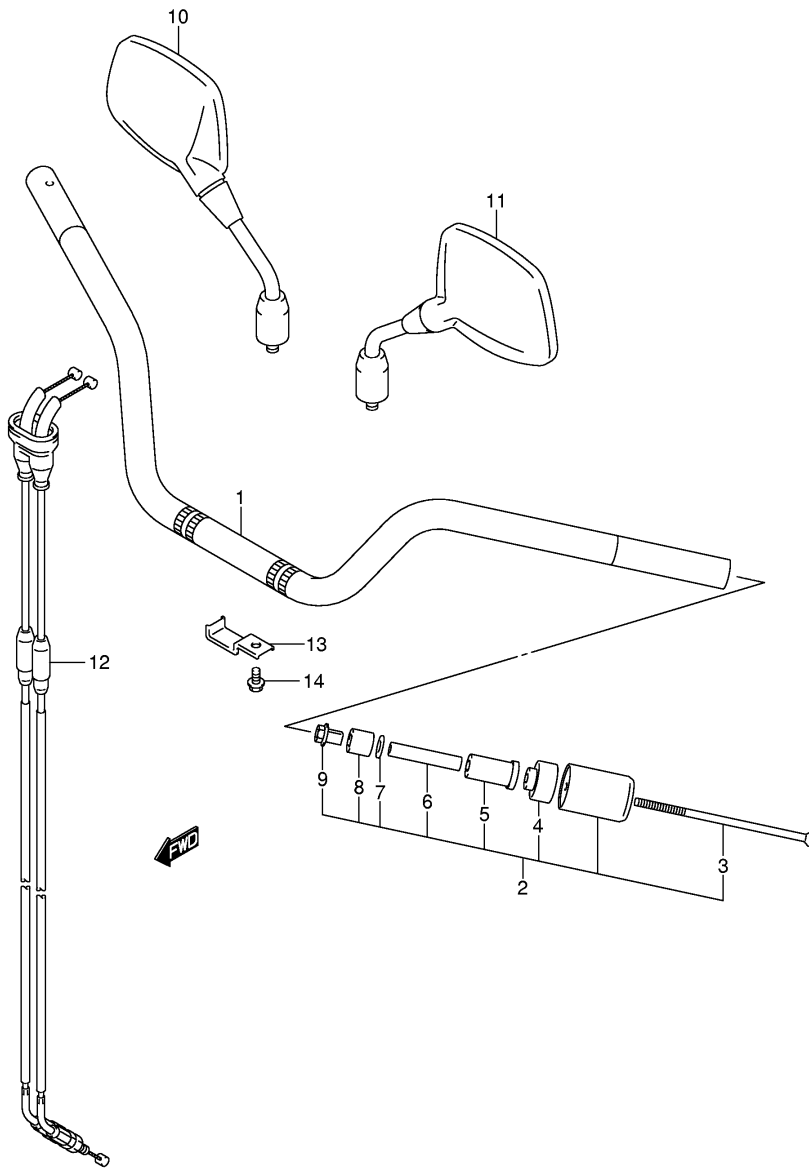

FIG.45

Ref No	Part No	Description
1	56111-06G00	Handlebar
2	56200-06860	Balancer Set, Handlebar
3	09127-06023	• Screw
4	57346-14G00	• Spacer
5	56272-06G00	• Expander, Outer
6	56276-17D00	• Spacer
7	09160-06130	• Washer
8	56272-10G00	• Expander, Inner
9	56273-10G00	• Nut
10	56500-04F21	Mirror Assy, Rear View Rh
11	56600-04F21	Mirror Assy, Rear View Lh
12	58300-06G11	Cable Assy, Throttle
13	58621-06G00	Guide, Cable
14	02162-0612A	Bolt