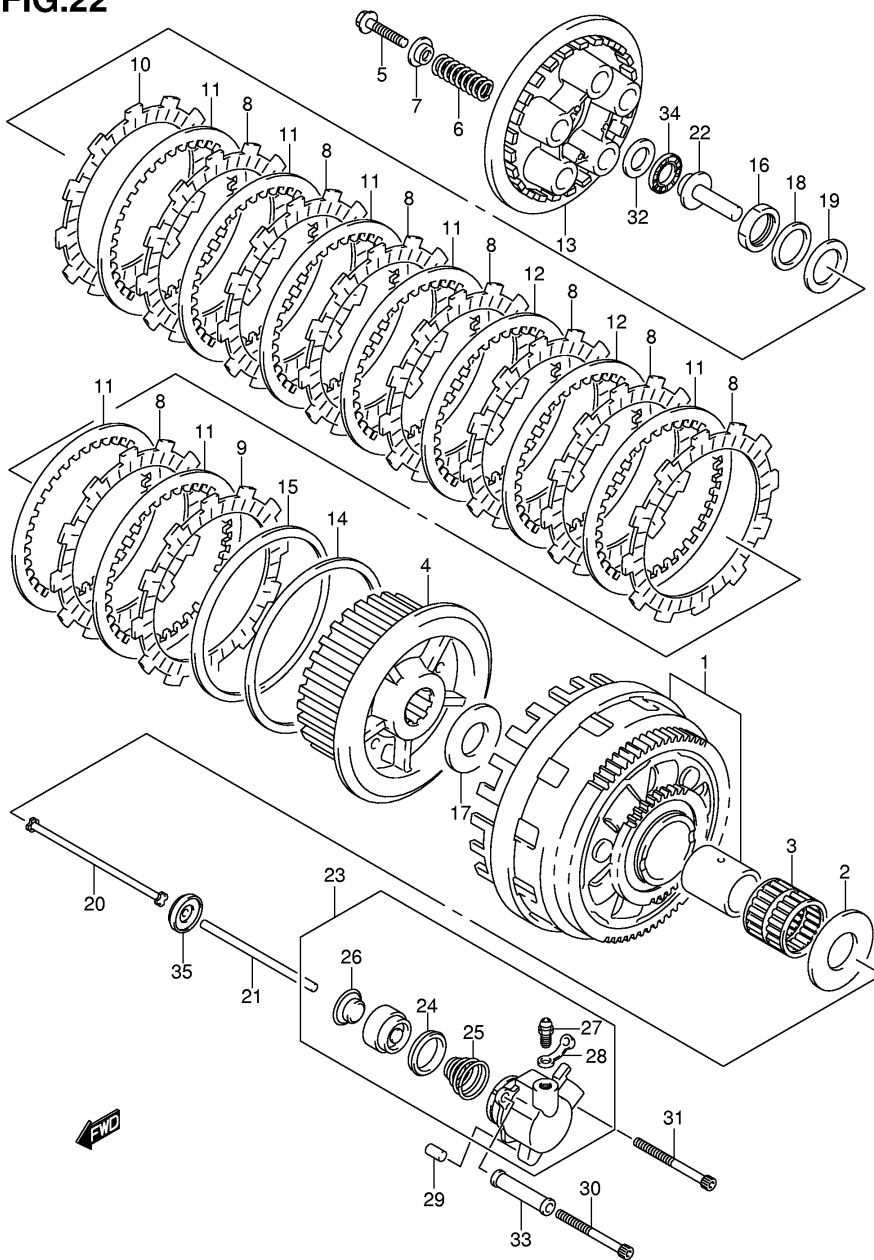

FIG.22

Ref No	Part No	Description
1	21200-06811	Gear Assy, Primary Driven
2	09160-25074	Washer (25x52x2.5)
3	09263-35013	Bearing (35x40x39.8)
4	21410-06G00	Hub, Clutch Sleeve
5	21412-06G00	Bolt, Spring Support
6	21413-06G10	Spring, Clutch
7	21414-29F00	Washer
8	21441-24F20	Plate, Clutch Drive No.1
9	21442-24F00	Plate, Clutch Drive No.2
10	21441-24F10	Plate, Clutch Drive No.3
11	21451-24F00	Plate, Clutch Driven
12	21451-24F10	Plate, Clutch Driven
13	21462-06G00	Disk, Clutch Pressure
14	21471-06G00	Seat, Wave Washer
15	21472-06G00	Washer, Clutch Plate Wave
16	09159-24010	Nut, Clutch Sleeve Hub
17	09160-25056	Washer, Clutch Sleeve
18	09164-24006	Washer, Clutch Sleeve
19	09181-25223	Washer, Sleeve Hub Nut
20	23110-27A00	Rod, Clutch Push Rh
21	23111-26D00	Rod, Clutch Push Lh
22	23121-31E00	Piece, Clutch Push
23	23160-06G02	Cylinder, Clutch Release
24	23163-06B00	. . Cup
25	23164-05A00	. . Spring
26	23166-06G00	. . Cover, Dust
27	59121-01A00	. . Bleeder
28	59122-01A00	. . Cap, Bleeder
29	04221-08149	Pin, Clutch Release Cylinder
30	07130-0665A	Bolt, Clutch Release Cylinder
31	07130-0670A	Bolt, Clutch Release Cylinder
32	09160-15045	Washer, Clutch Push
33	23171-06G00	Spacer, Clutch Release
34	09263-15003	Bearing, Clutch Push
35	09283-06008	Seal, Clutch Push (6x34x10.5)