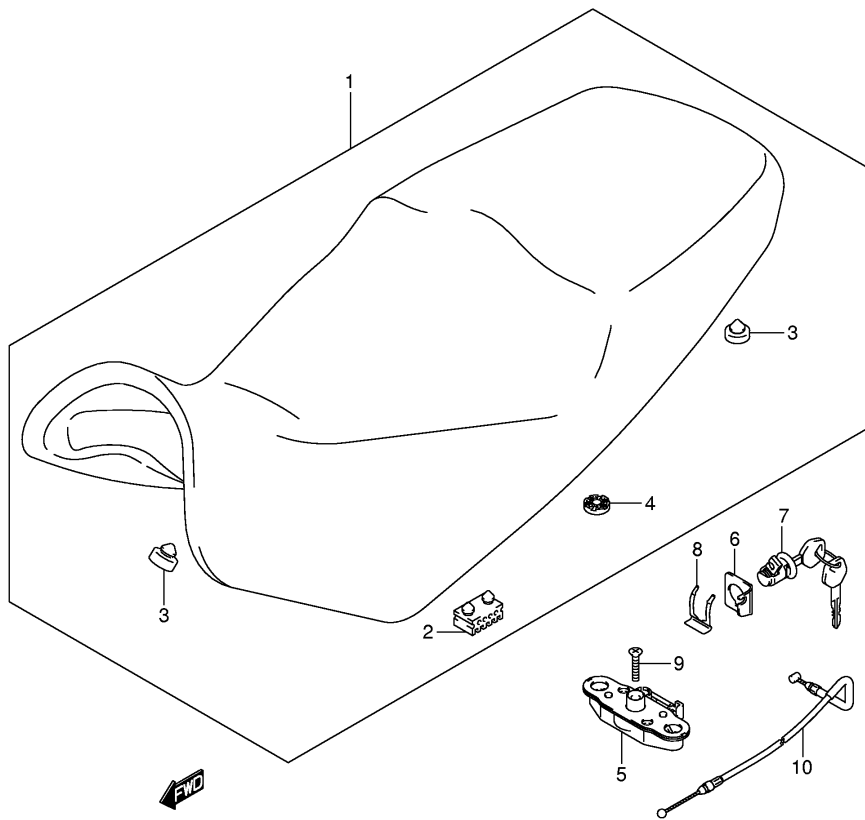

FIG.54

Ref No	Part No	Description
1	45100-06G10-H1N	Seat Assy
2	09321-08006	• Cushion, Seat
3	09321-10012	• Cushion
4	45213-13601	• Cushion
5	45220-20A01	Bracket, Seat Support Rear
6	45288-14F00	Guide, Seat Lock Cable
7	95700-14810	Lock Set, Seat
8	45289-11F00	Plate, Seat Lock Assy
9	02122-06303	Screw
10	45280-06G00	Cable, Seat Lock