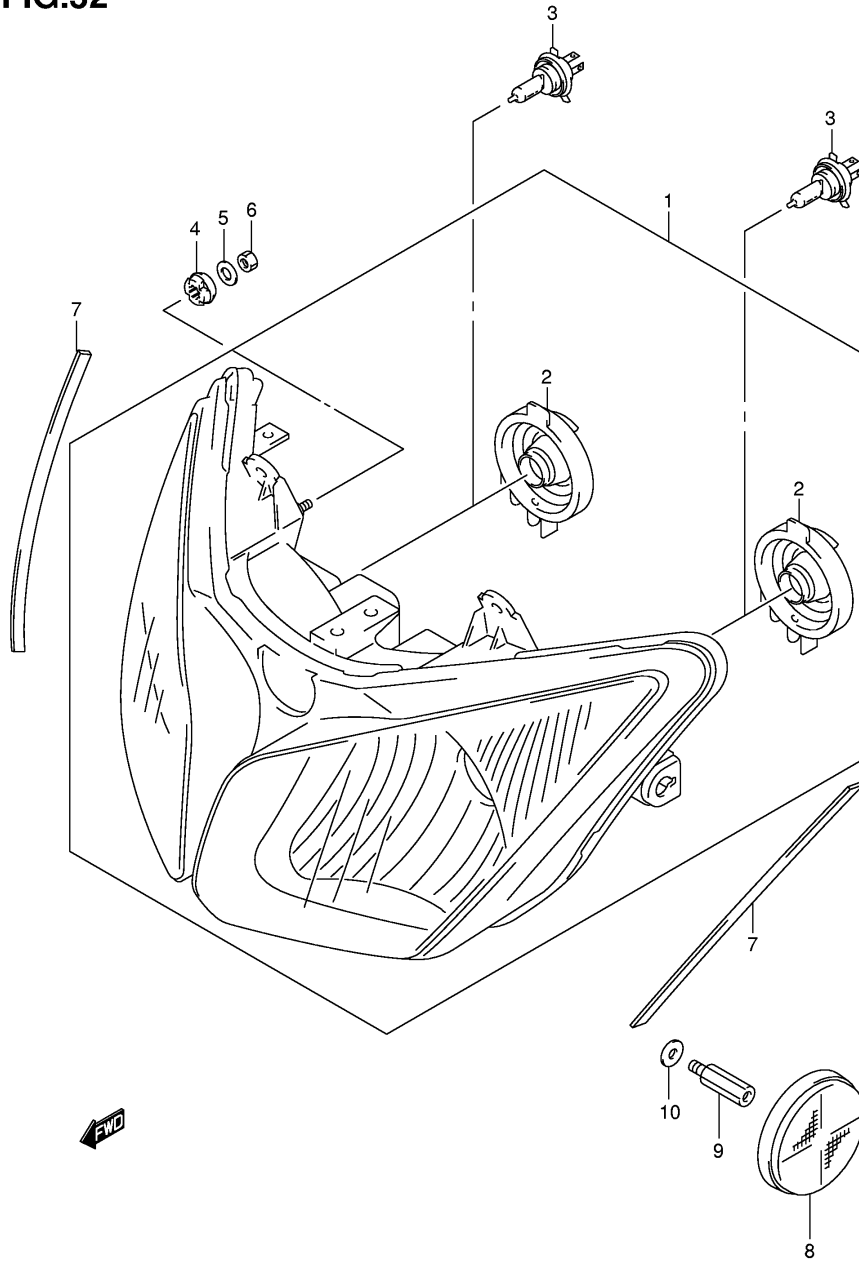

FIG.32

Ref No	Part No	Description
1	35100-06G30-999	Headlamp Assy
2	35125-77A00	• Socket, Cover
3	09471-12182	Bulb (12v,60/55w,h4)
4	09320-09010	Cushion
5	09160-06088	Washer, 6.5x20x1.6
6	08310-0006A	Nut
7	33652-06G10	Cushion, Headlamp
8	35950-14A00	Reflex Reflector Assy, Front
9	09119-05023	Bolt
10	08322-01053	Washer