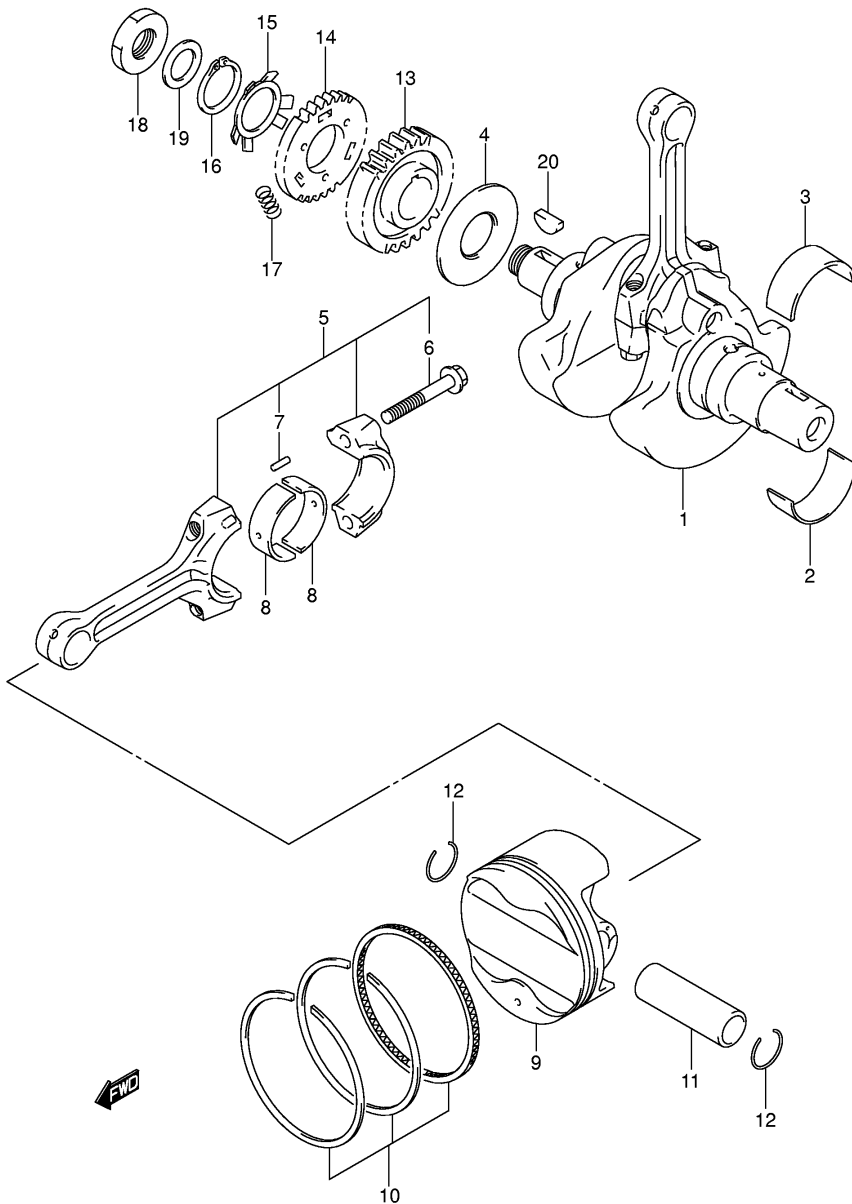

FIG.7

Ref No	Part No	Description
1	12220-06G00	Crankshaft
2	12229-16G00-0A0	Bearing, Lower (green)
2	12229-16G00-0B0	Bearing, Lower (black)
2	12229-16G00-0C0	Bearing, Lower (brown)
3	12229-16G00-0A0	Bearing, Upper (green)
3	12229-16G00-0B0	Bearing, Upper (black)
3	12229-16G00-0C0	Bearing, Upper (brown)
4	12652-38B00	Washer, Crank Thrust
5	12160-06G00	Connecting Rod Assy
6	12163-06G00	• . Bolt
7	12165-27A50	• . Pin
8	12164-02F11-0A0	Bearing, Crank Pin (green)
8	12164-02F11-0B0	Bearing, Crank Pin (black)
8	12164-02F11-0C0	Bearing, Crank Pin (brown)
8	12164-02F11-0D0	Bearing, Crank Pin (yellow)
9	12111-06G00-0F0	Piston
10	12140-02F42	Ring Set, Piston
11	12151-02F00	Pin, Piston
12	09381-22002	Circlip
13	21111-02F11	Gear, Primary Drive
14	21112-02F00	Gear, Primary Drive Scissors
15	21114-02F00	Washer
16	08331-31406	Circlip
17	09440-07001	Spring
18	09140-22012	Nut
19	09164-22007	Washer
20	09420-06001	Key