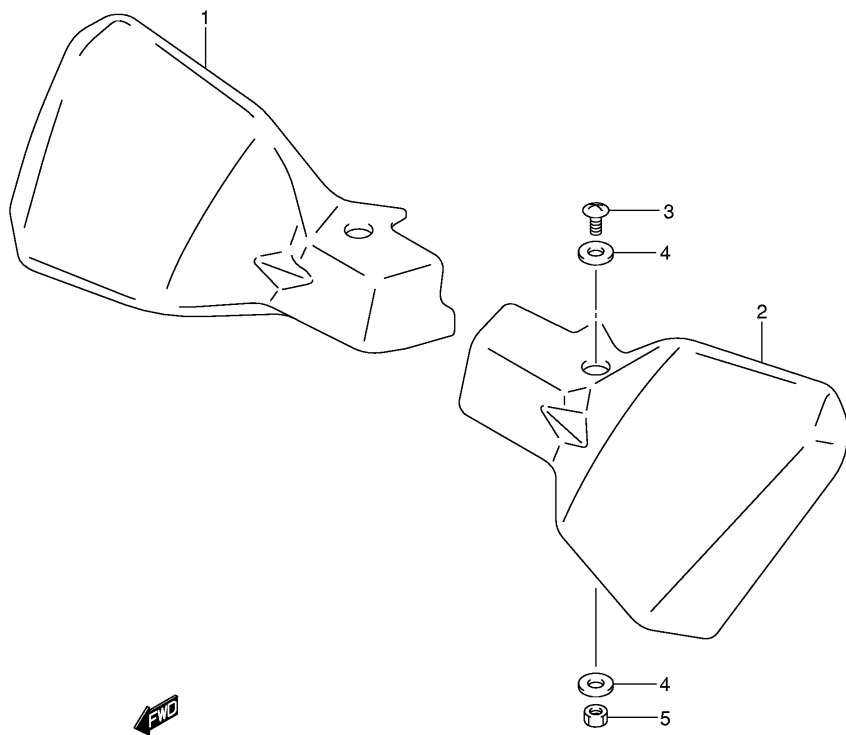

FIG.47

Ref No	Part No	Description
1	57341-27G00-291	Cover, Knuckle Rh (black)
2	57541-06G10-291	Cover, Knuckle Lh (black)
3	09125-06118	Screw
4	09160-06130	Washer
5	08319-21068	Nut