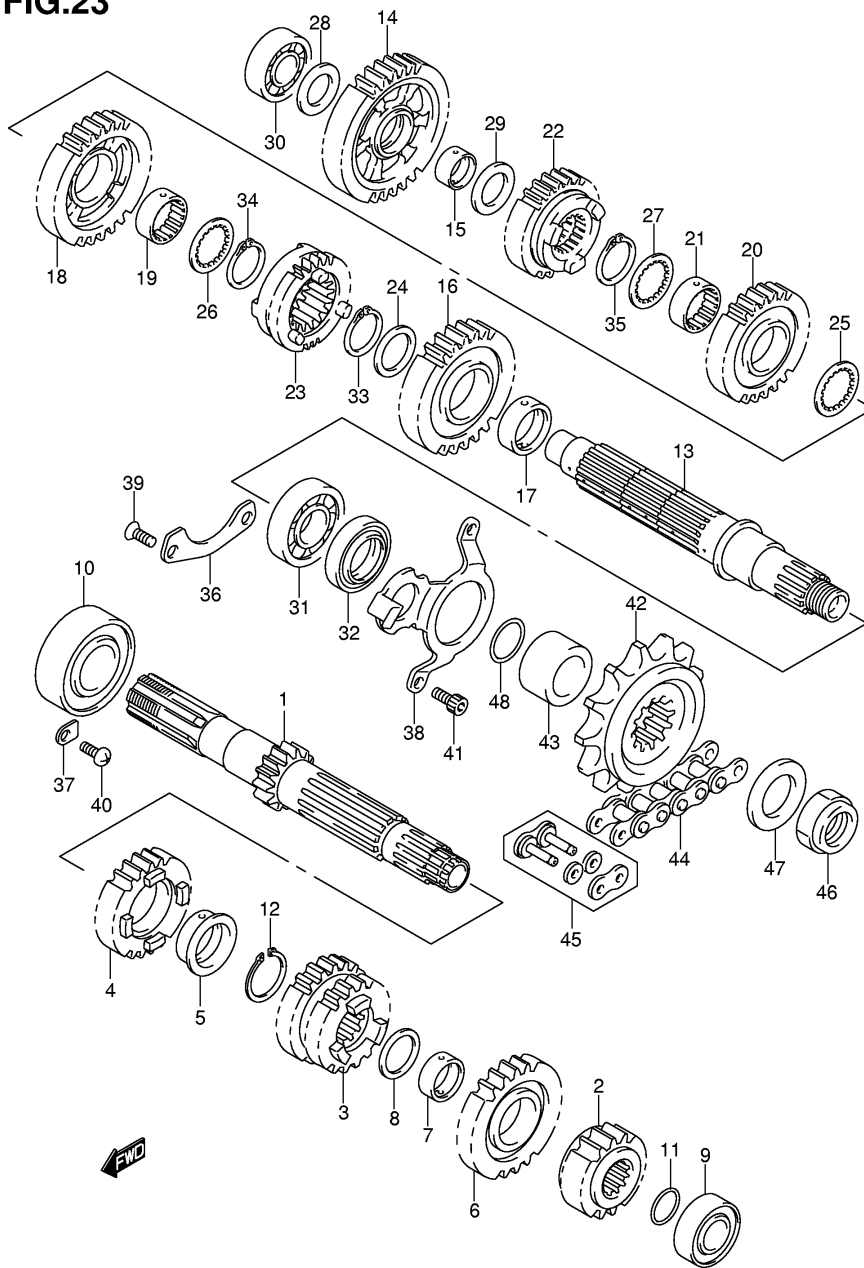

FIG.23

Ref No	Part No	Description
1	24120-06G00	Shaft, Counter (nt:12)
2	24221-02F01	Gear, 2nd Drive (nt:15)
3	24231-02F20	Gear, 3rd & 4th Drive
4	24251-02F11	Gear, 5th Drive (nt:23)
5	24252-02F10	Bush, 5th Drive Gear
6	24261-06G00	Gear, 6th Drive (nt:23)
7	24262-02F00	Bush, 6th Drive Gear
8	09181-22167	Washer, 6th Drive
9	09262-20139	Bearing, Center Shaft Lh
10	09262-25073	Bearing, Center Shaft Rh
11	09280-17004	O Ring, Center Shaft
12	09380-27001	Circlip, 5th Drive
13	24130-02F10	Shaft, Drive
14	24311-06G00	Gear, 1st Driven (nt:36)
15	24312-02F00	Bush, 1st Driven
16	24321-02F11	Gear, 2nd Driven (nt:29)
17	24322-02F01	Bush, 2nd Driven
18	24331-02F12	Gear, 3rd Driven (nt:27)
19	24332-17E20	Bush, 3rd Driven Gear
20	24341-02F20	Gear, 4th Driven (nt:27)
21	24332-17E20	Bush, 4th Driven Gear
22	24351-02F13	Gear, 5th Driven (nt:25)
23	24361-06G00	Gear, 6th Driven (nt:21)
24	09160-27008	Washer, 2nd Driven Gear
25	09167-27002	Washer, 3rd & 4th Driven
26	24333-02F00	Washer, 3rd Driven
27	24333-02F00	Washer, 4th Driven
28	09181-20251	Washer, 1st Driven Rh
29	09181-22223	Washer, 1st Driven Lh
30	09262-20082	Bearing, Drive Shaft Rh
31	09262-28040	Bearing, Drive Shaft Lh
32	09283-38020	Seal, Drive Shaft
33	09380-27001	Circlip, 2nd Driven
34	09380-27001	Circlip, 3rd Driven
35	09380-27001	Circlip, 4th Driven
36	24741-06G00	Retainer, Drive Shaft
37	24741-21A00	Retainer, Center Shaft
38	24751-06G00	Retainer, Drive Shaft
39	09126-06011	Screw, Drive Shaft (6x12)
40	02112-0612A	Screw, Center Shaft
41	07130-0612A	Bolt, Drive Shaft Oil
42	27510-20A20	Sprocket, Engine (nt:17)
43	27531-24B13	Spacer, Sprocket
44	27600-06G00-112	Chain Assy (rk525smoz7)
45	27620-06G00	Joint Set, Chain
46	09159-20004	Nut
47	09160-25009	Washer (25x41x3)
48	09280-24010	O Ring (d:2.4,id:23.7)