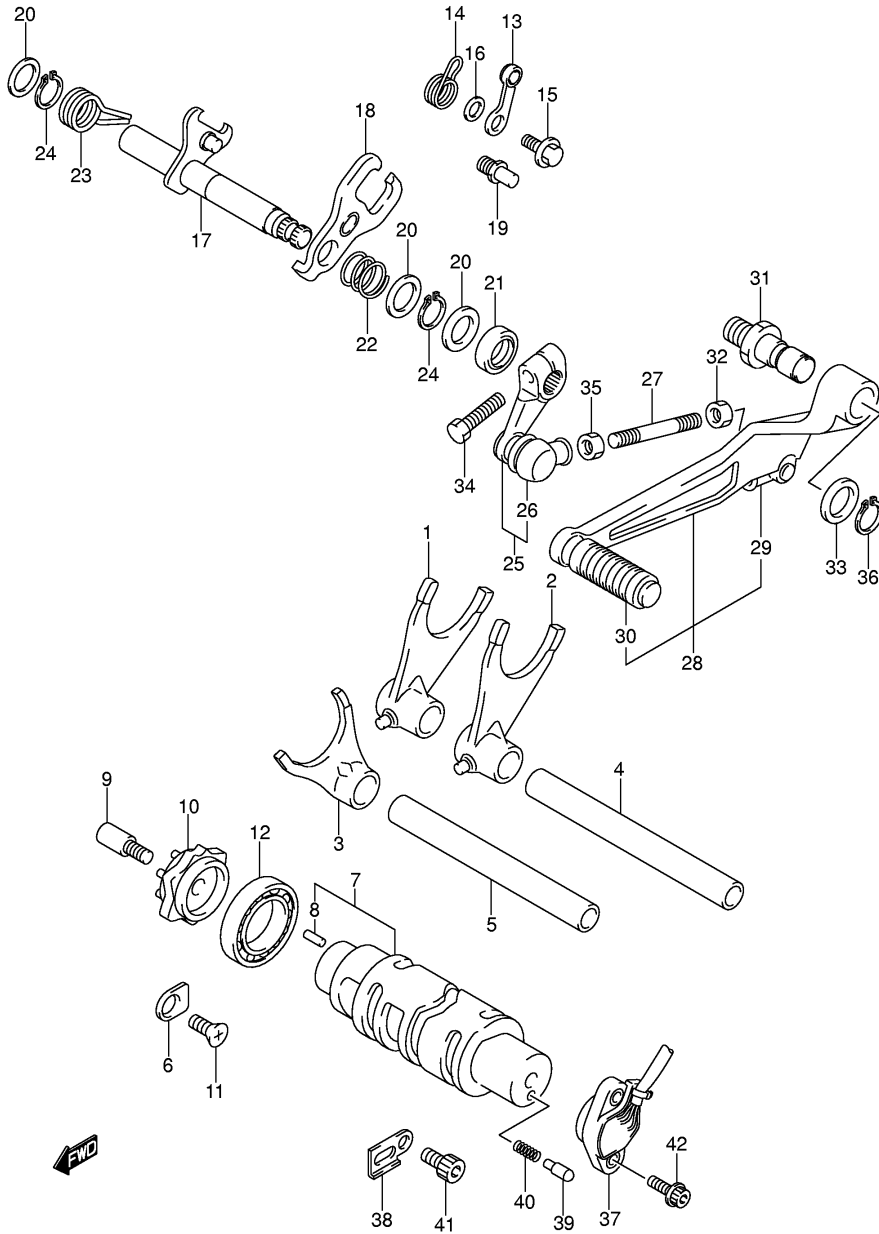

FIG.24

Ref No	Part No	Description
1	25211-17E01	Fork, Gear Shift No.2
2	25211-35F00	Fork, Gear Shift No.1
3	25231-35F00	Fork, Gear Shift No.3
4	25411-02F20	Shaft, Gear Shift Fork No.2
5	25411-02F20	Shaft, Gear Shift Fork No.1
6	24741-21A00	Retainer, Shift Cam
7	25310-02F10	Cam, Gear Shift
8	04221-04089	• Pin, Shift Cam
9	25312-12C00	Stopper, Shift Cam
10	25381-13E00	Plate, Gear Shift
11	09125-06110	Screw, Shift Cam, 6x12
12	08113-69050	Bearing, Shift Cam
13	25350-06G00	Stopper, Shift Cam
14	25355-38F00	Spring, Stopper Arm
15	09111-06041	Bolt (6x14.3)
16	08211-06141	Washer
17	25510-06G10	Shaft, Gear Shift
18	25512-06G00	Plate, Gear Shift
19	25671-01011	Stopper, Gear Shift
20	09181-14167	Washer, Gear Shift Rh
21	09283-14006	Seal, Shift Shaft Oil
22	09440-17009	Spring.gear Shift Plate
23	09444-20001	Spring, Shift Shaft
24	08331-31146	Circlip, Gear Shift
25	25520-06G00	Arm, Gear Shift Link
26	25526-47000	• Cover, Dust
27	25525-43510	Rod, Gear Shift Link
28	25600-06G10	Lever Assy, Gear Shift
29	25526-47000	• Cover, Dust
30	25652-20C00	• Rubber
31	25617-03F00	Shaft, Gear Shift Lever
32	09140-06025	Nut
33	09160-12011	Washer (12.5x20x1)
34	01500-0620A	Bolt
35	08310-00067	Nut
36	08331-3112A	Circlip
37	37730-06G00	Base Assy, Gear Shift Term
38	31497-45000	Clamp, Gear Shift
39	09209-05011	Contact, Gear Shift
40	09440-04010	Spring, Gear Shift Sw
41	07130-05103	Screw, Clamp
42	07120-05163	Screw, Gear Shift Sw