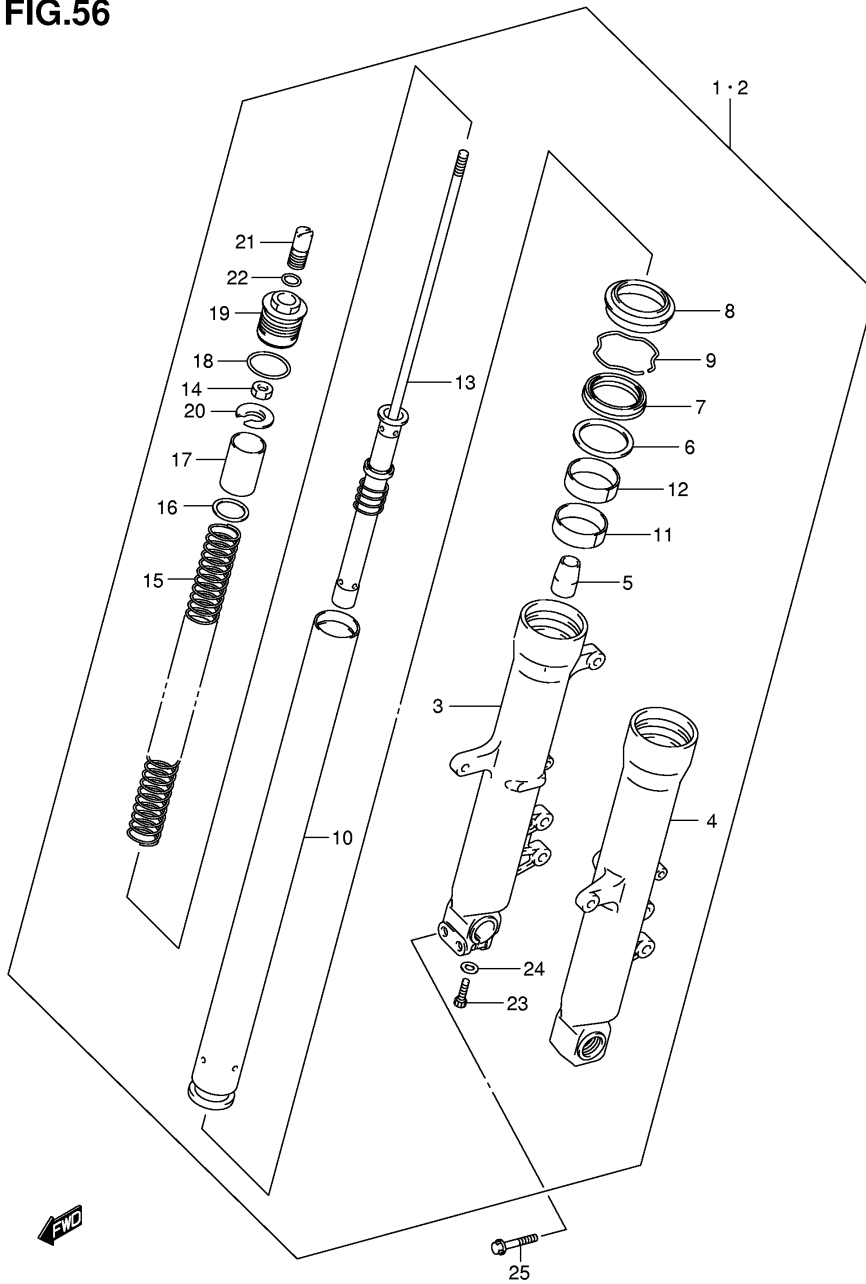

FIG.56

Ref No	Part No	Description
1	51103-06G20	Damper Assy, Front Fork Rh
2	51104-06G20	Damper Assy, Front Fork Lh
3	51130-06G00	. Tube, Outer Rh
4	51140-06G00	. Tube, Outer Lh
5	51195-31E00	. Piece, Oil Lock
6	51168-17C00	. Spacer, Seal
7	51153-14D00	. Seal, Oil
8	51173-29E00	. Seal, Dust
9	51556-38B00	. Ring, Oil Seal Stopper
10	51110-06G20	. Tube, Inner
11	51121-13E00	. Bush, Slide
12	51152-13E00	. Bush, Guide
13	52110-06G20	. Rod, Front Damper
14	51827-27E00	. Nut
15	51171-06G20	. Spring, Front
16	51186-17C00	. Seat, Spring
17	51176-12C10	. Collar, Spring
18	51117-17C00	. O Ring
19	51189-14D00	. Bolt, Fork
20	51172-17C00	. Seat, Spring Upper
21	51185-31E00	. Adjuster, Spring
22	09280-14011	. O Ring
23	51147-48130	. Bolt
24	51148-36011	. Gasket
25	51166-06G00	Bolt, Rh