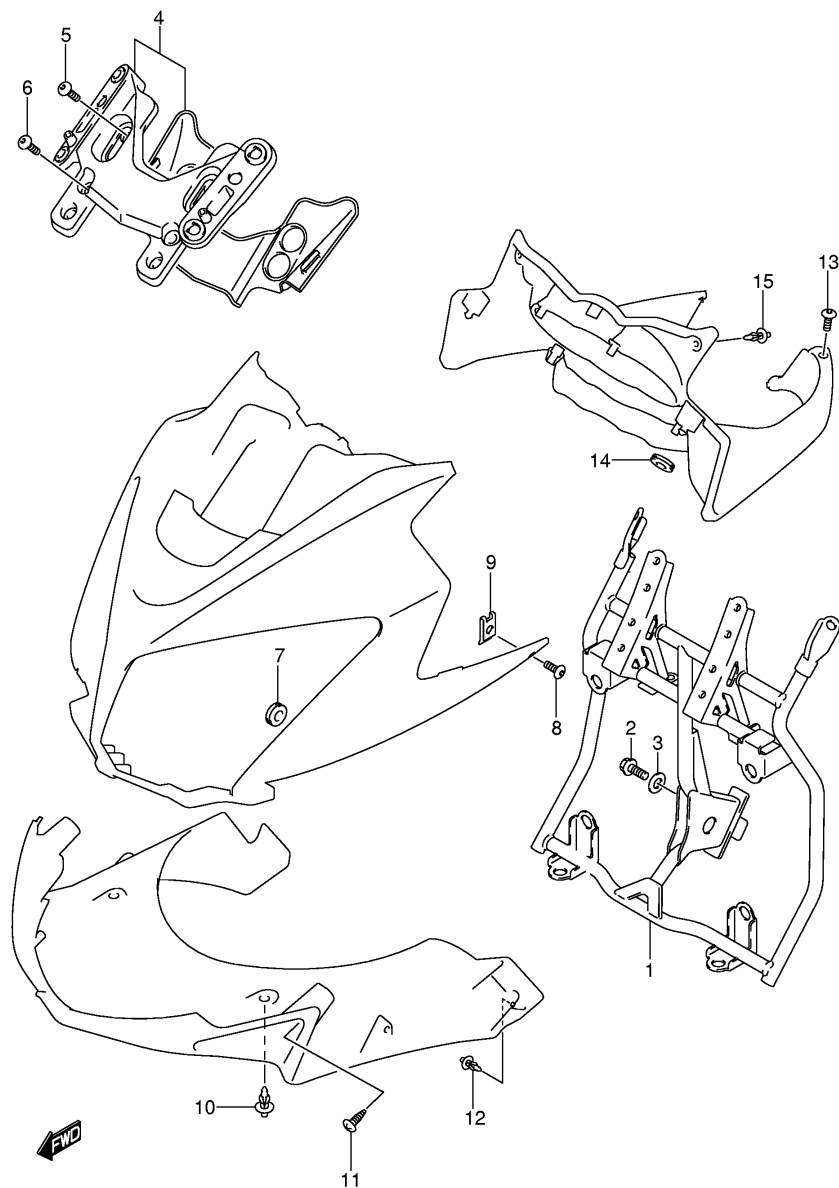

FIG.50

Ref No	Part No	Description
1	94510-27G01	Brace, Cowling
2	09103-08505	Bolt
3	09164-08020	Washer
4	94600-27G00	Brace, Windscreen
5	09139-06126	Screw, Upper
6	09139-06120	Screw, Lower
7	09320-08028	Cushion
8	09139-05064	Screw, Side
9	09148-05038	Nut, Side
10	09409-07333	Clip, Inner Cover Upper
11	03242-05163	Screw, Inner Cover
12	09409-06314-5PK	Clip, Side (black)
13	09139-06122	Screw, Meter Panel Rear Side
14	09320-06016	Cushion, Meter Panel Rear
15	09409-06314-5PK	Clip, Meter Panel (black)

DL1000K7 E02_050
COWL INSTALLATION PARTS