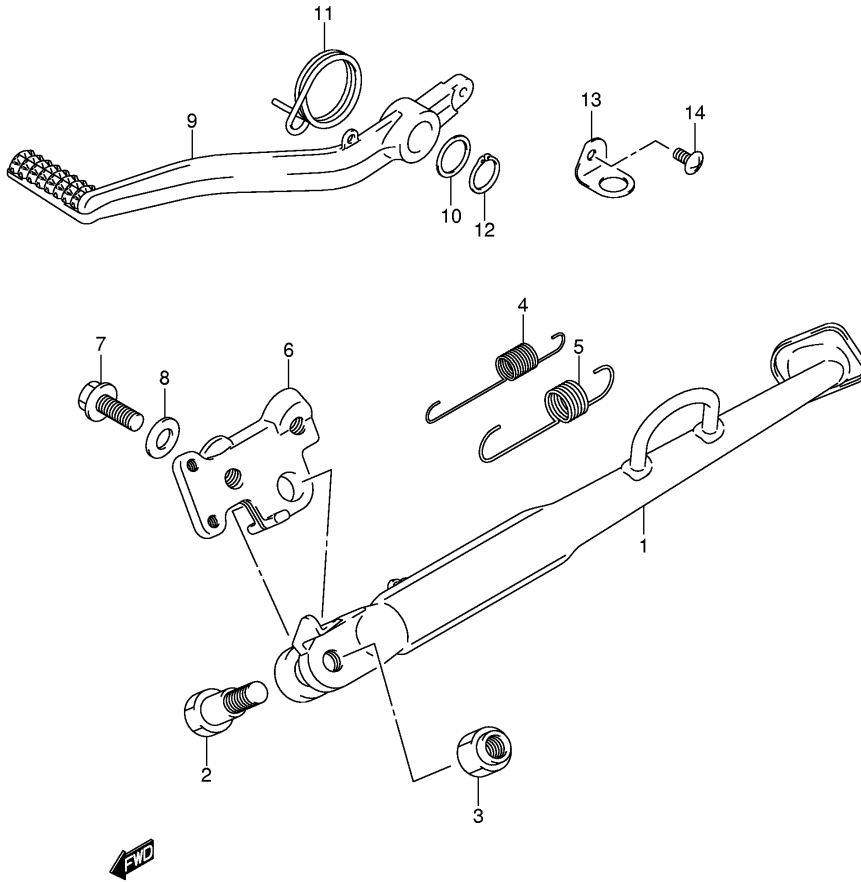

FIG.38

Ref No	Part No	Description
1	42310-06G00	Stand, Prop
2	09111-10058	Bolt
3	42321-03FK0	Nut
4	09443-14058	Spring, Inner
5	09443-19011	Spring, Outer
6	42330-06G00	Bracket, Prop Stand
7	09100-12084	Bolt
8	09160-12061	Washer
9	43111-06G00	Pedal, Brake
10	09160-18022	Washer
11	09448-41005	Spring
12	08331-3118A	Clip
13	43251-06G00	Bracket, Stop Switch
14	02142-0612A	Screw