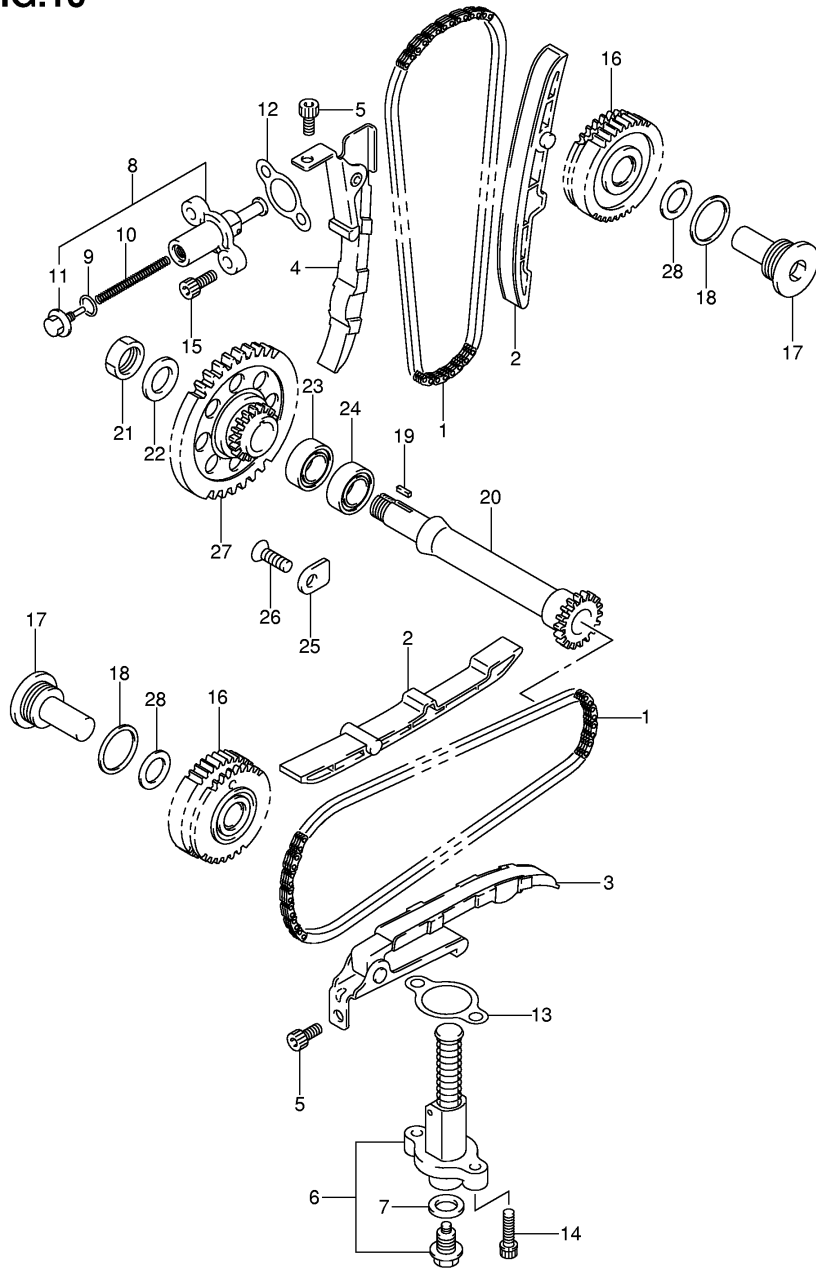

FIG.8

Ref No	Part No	Description
1	12612-06G00	Gear, Starter Idle
2	09206-12002	Pin
3	09180-12140	Spacer
4	12600-06811	Clutch Set, Starter
5	09106-08106	Bolt
6	12600-06G00	Limiter Assy, Starter Idle Gear
7	12618-31D01	Bush
8	08211-10221	Washer

DL1000K7 E02_009
CAM SHAFT/VALVE

FIG.10

Ref No	Part No	Description
1	12760-23F00	Chain, Cam Shaft Drive
2	12771-06G00	Guide, Cam Chain
3	12810-06G00	Tensioner, Front Cam Chain
4	12815-06G00	Tensioner, Rear Cam Chain
5	07120-06123	Bolt
6	12832-05A10	Adjuster Assy, Front Tensioner
7	09168-12018	. Gasket
8	12830-30A01	Adjuster Assy, Rear Tensioner
9	12832-02A00	. O Ring
10	12833-30A01	. Spring
11	12834-02A00	. Plug
12	12837-19B10	Gasket
13	12837-24A10	Gasket
14	07130-06253	Bolt
15	07130-06203	Bolt
16	12750-06G00	Gear, Cam Chain Idler No.2
17	12755-02F01	Shaft, Idler No.2
18	09168-26001	Gasket
19	09421-04004	Key
20	12716-06G00	Shaft, Idler
21	09140-16001	Nut
22	09181-16212	Washer
23	08112-63030	Bearing, Rh
24	09262-25006	Bearing, Lh
25	24741-20A00	Retainer, Bearing
26	09126-06011	Screw
27	12731-06G01	Sprocket, Idler No.1
28	09181-15164	Shim, Cam Chain Idler, T:0.9
28	09181-15166	Shim, Cam Chain Idler, T:1.0
28	09181-15172	Shim, Cam Chain Idler, T:1.1
28	09181-15176	Shim, Cam Chain Idler, T:1.2
28	09181-15181	Shim, Cam Chain Idler, T:1.3
28	09181-15182	Shim, Cam Chain Idler, T:1.4