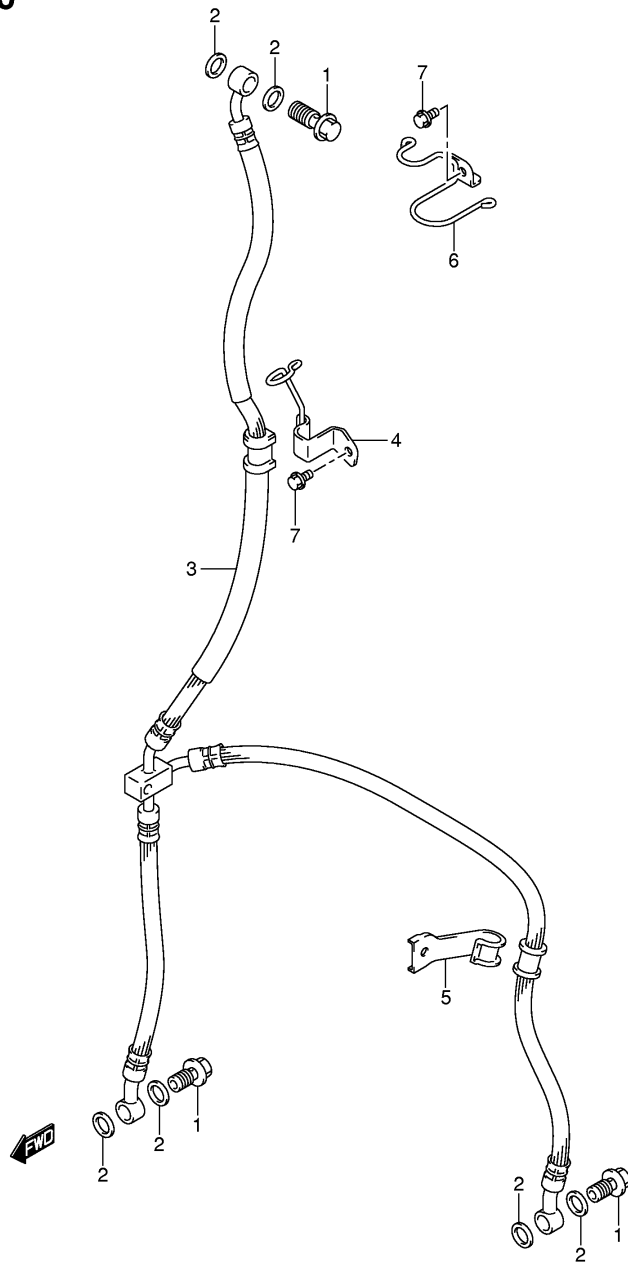

FIG.60

Ref No	Part No	Description
1	09360-10042	Bolt (10x1.25x22)
2	09161-10009	Washer (10x15x1.5)
3	59480-06G00	Hose, Front Brake
4	59260-06G00	Clamp, Front Brake Hose
5	59268-06G00	Clamp, Front Brake Hose
6	59540-06G00	Guide, Front Brake Hose
7	01547-06123	Bolt, Clamp