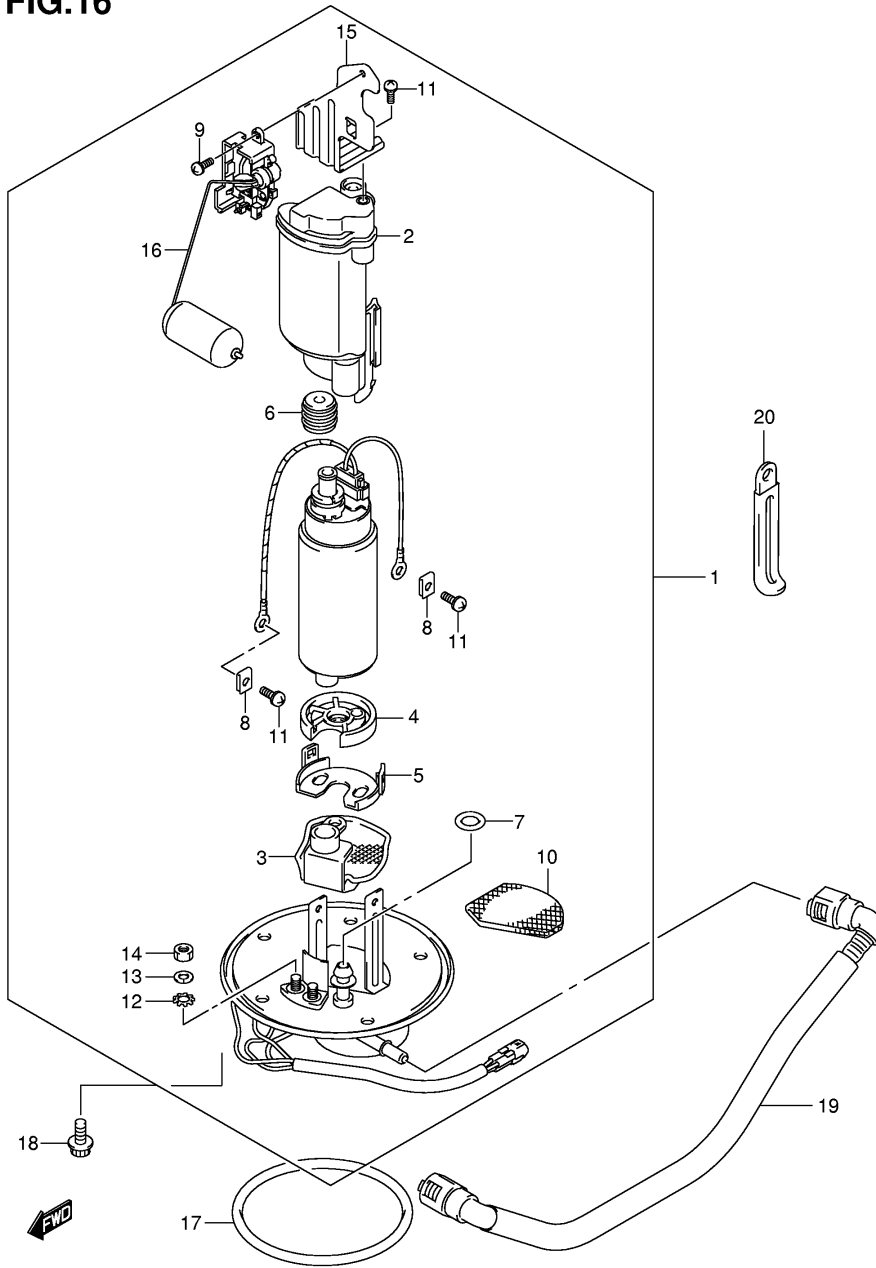

FIG.16

Ref No	Part No	Description
1	15100-06G10	Pump Assy, Fuel
2	15410-24FB0	. Filter Assy, Fuel
3	15420-35F01	. Strainer, Fuel Pump
4	15111-35F00	. Cushion, Fuel Pump
5	15112-42F00	. Holder, Fuel Pump
6	15114-35F00	. Bush, Fuel Pump
7	15113-35F00	. O Ring
8	15115-35F00	. Nut
9	15116-06G10	. Screw
10	15117-06G10	. Sheet
11	15116-35F10	. Screw
12	15171-35F00	. Washer
13	15172-35F00	. Spring Washer
14	15173-35F00	. Nut
15	15181-06G00	. Bracket, Fuel Gauge
16	34810-06G10	. Gauge Assy
17	15201-35F00	O Ring, Fuel Pump
18	07120-06123	Bolt
19	15810-06G00	Hose, Fuel
20	09404-06429	Clamp

DL1000K7 E02_016
FUEL PUMP