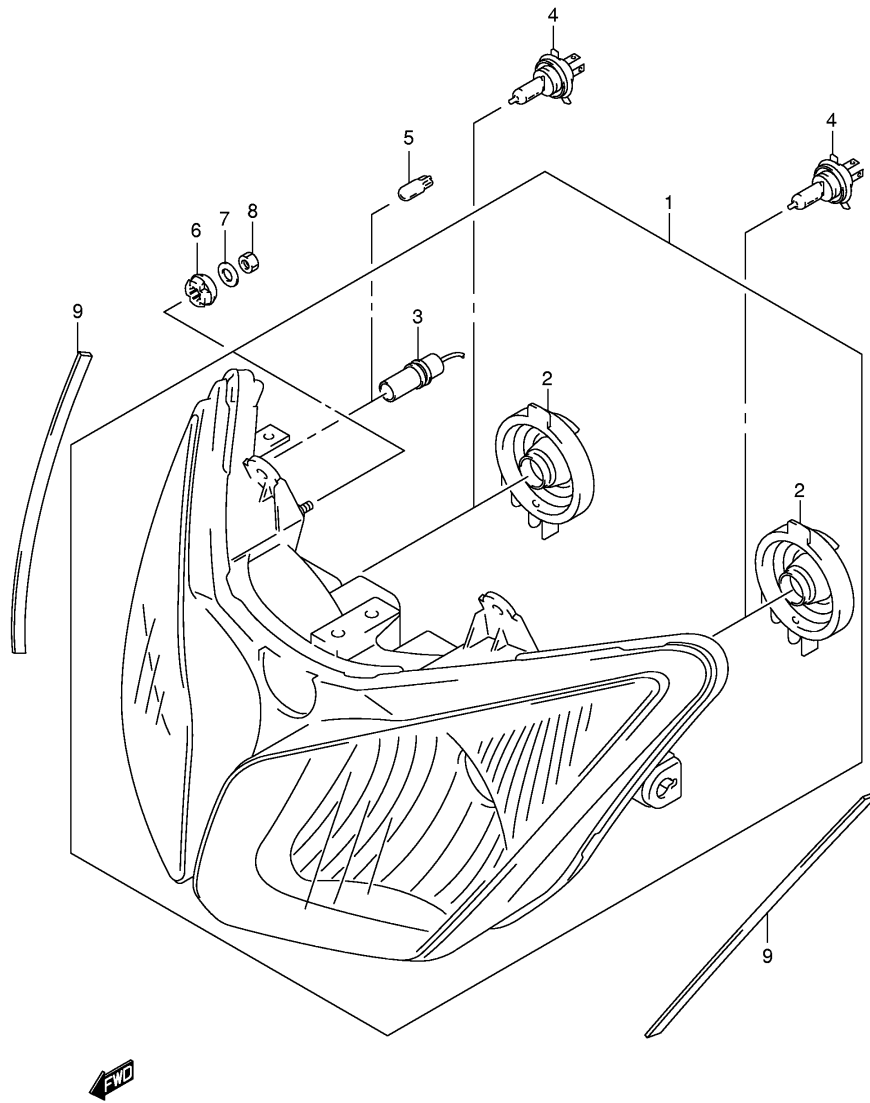

FIG.30

Ref No	Part No	Description
1	35100-06G20-999	Headlamp Assy
2	35125-77A00	• . Socket, Cover
3	36118-06G50	• . Core Assy
4	09471-12182	Bulb (12v,60/55w,h4)
5	09471-12216	Bulb (12v,5w)
6	09320-09010	Cushion
7	09160-06088	Washer, 6.5x20x1.6
8	08310-0006A	Nut
9	33652-06G10	Cushion, Headlamp