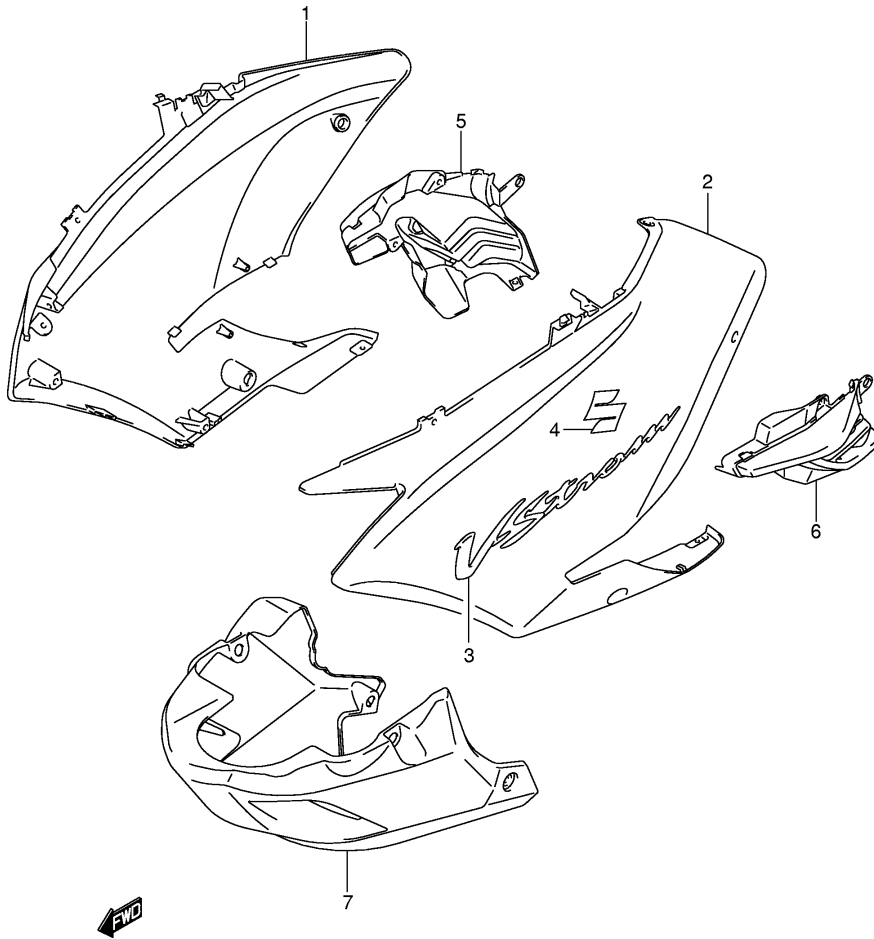

FIG.51

Ref No	Part No	Description
1	94402-06G40-4DX	Cowl Assy, Side Rh (black)
1	94402-06G40-YU8	Cowl Assy, Side Rh (gray)
1	94402-06G40-YKY	Cowl Assy, Side Rh (blue)
2	94403-06G40-4DX	Cowl Assy, Side Lh (black)
2	94403-06G40-YU8	Cowl Assy, Side Lh (gray)
2	94403-06G40-YKY	Cowl Assy, Side Lh (blue)
3	68681-27G00-DWV	. Emblem
3	68681-27G00-DWW	. Emblem
3	68681-27G00-DWY	. Emblem
4	68111-18G20	. Emblem, "s"
5	94440-06G00-291	Cover, Side Rh (black)
6	94450-06G00-291	Cover, Side Rh (black)
7	94471-06GA0-291	Cowling, Under (black)