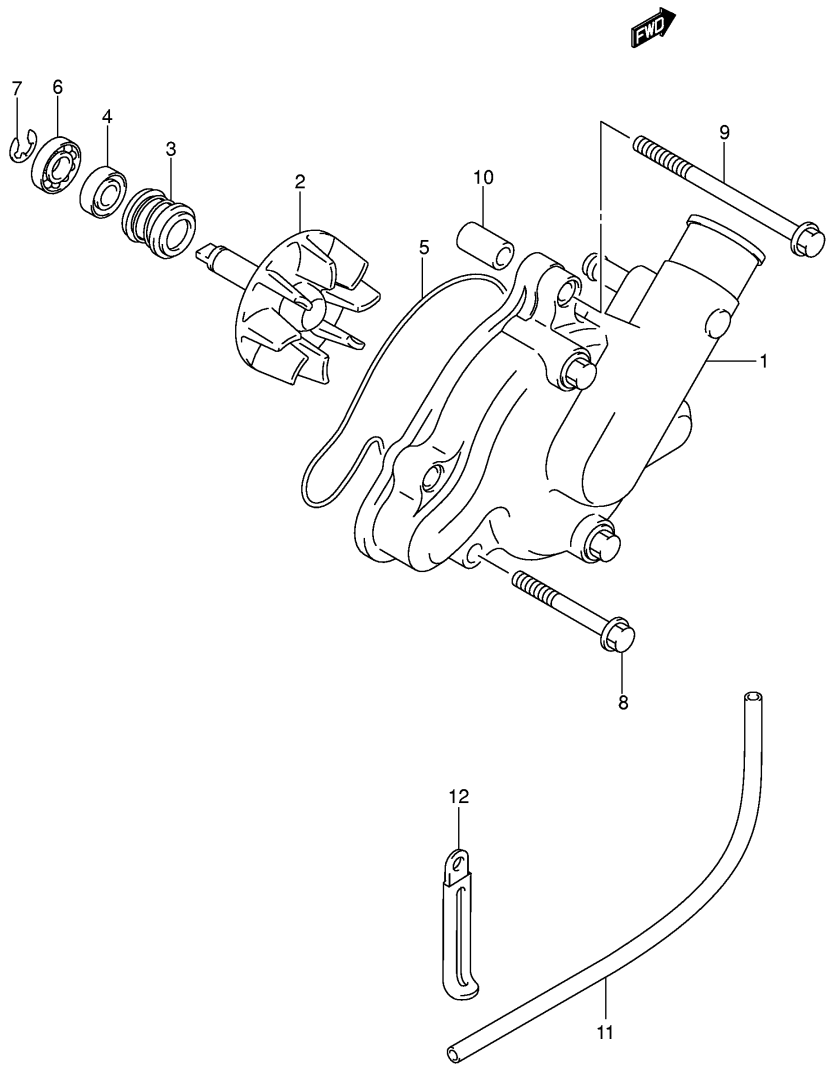

FIG.18

Ref No	Part No	Description
1	17410-02F41	Case, Water Pump
2	17491-16G00	Impeller
3	17470-02F10	Seal, Mechanical
4	09283-10005	Oil Seal
5	17435-02F00	O Ring
6	09262-10016	Bearing, Water Pump
7	08332-11086	E Ring
8	09103-06213	Screw
9	09103-06239	Bolt
10	04211-09149	Pin
11	09352-42703-600	Hose
12	09404-06431	Clamp