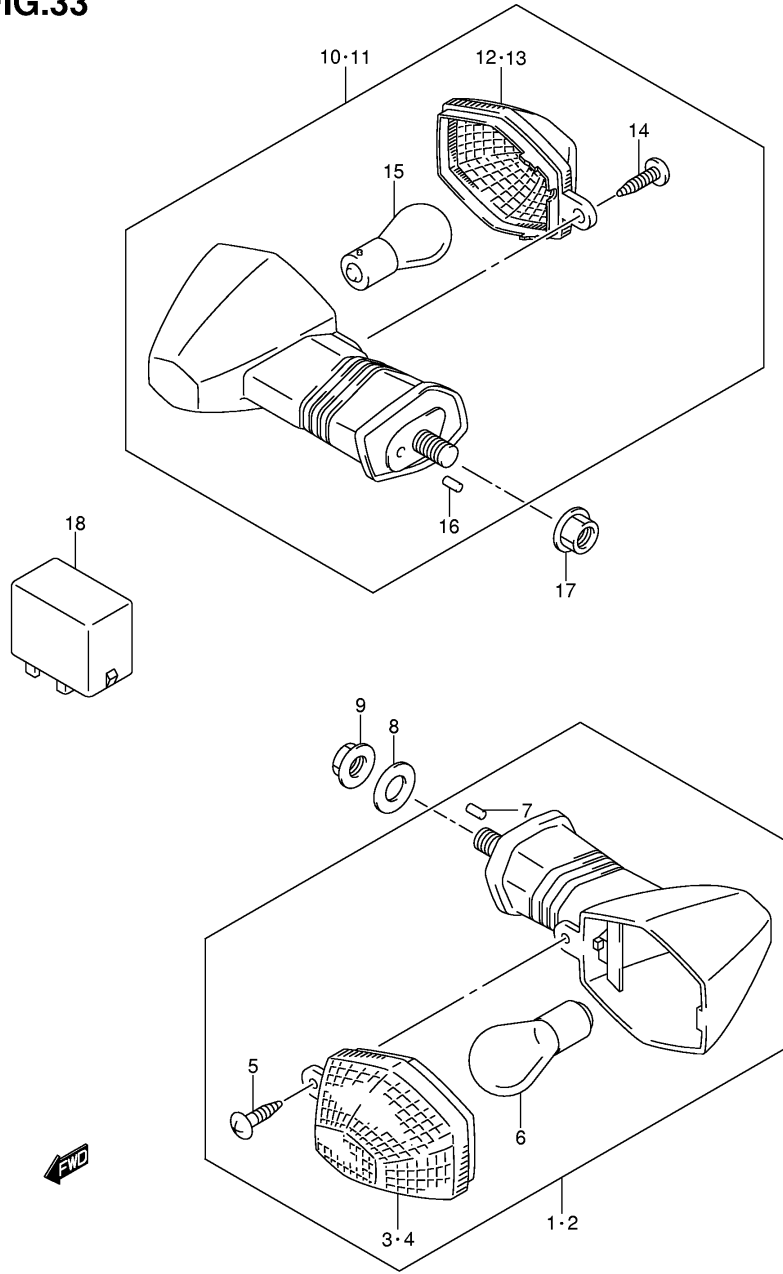

FIG.33

Ref No	Part No	Description
1	35601-27G10	Lamp Assy, Front Turnsignal Rh
2	35602-27G10	Lamp Assy, Front Turnsignal Lh
3	35612-31F30	. Lens, Rh
4	35632-31F30	. Lens, Lh
5	03242-04163	. Screw
6	09471-12188	. Bulb (12v55w,h7)
7	09202-04017	. Pin
8	09160-12092	Washer
9	08316-1012A	Nut
10	35603-06G20	Lamp Assy, Rear Turnsignal Rh
11	35604-06G20	Lamp Assy, Rear Turnsignal Lh
12	35632-31F30	. Lens, Rh
13	35612-31F30	. Lens, Lh
14	03242-04163	. Screw
15	09471-12188	. Bulb (12v55w,h7)
16	09202-04017	. Pin
17	08316-1012A	Nut
18	38610-03F00	Relay Assy, Turnsignal Lamp