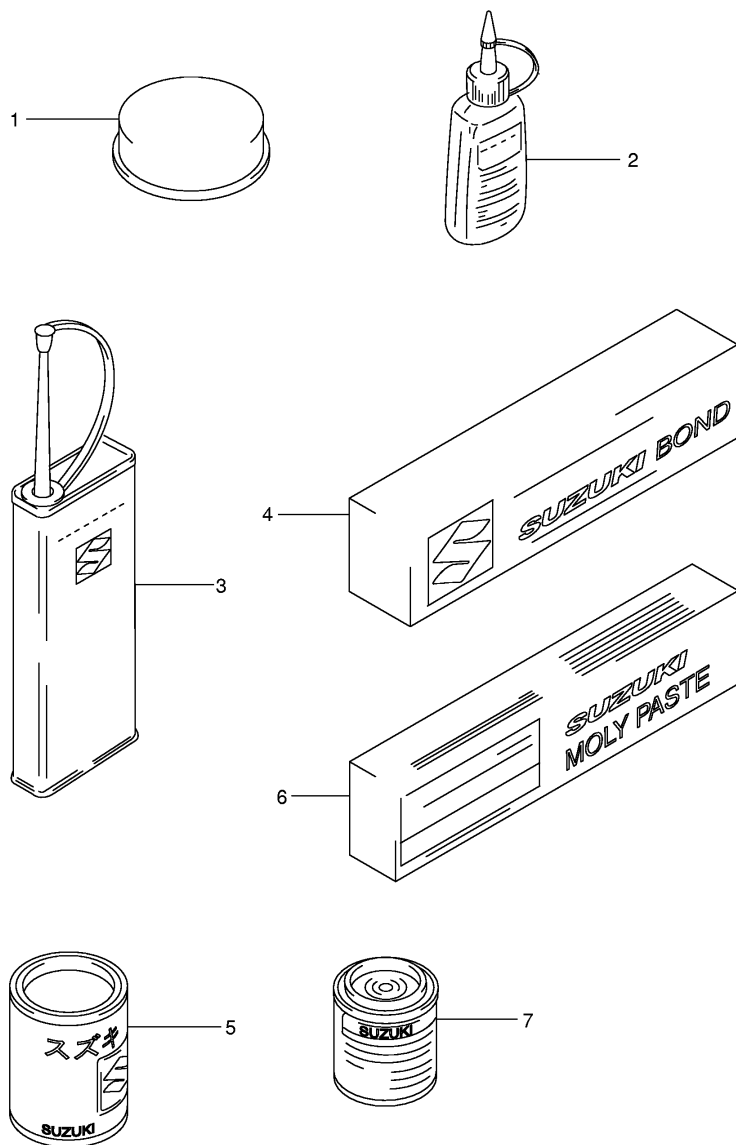

FIG.68

Ref No	Part No	Description
1	99000-25110	Suzuki Pbc Grease
2	99000-32020	Thread Lock Super (1333b)
2	99000-32030	Thread Lock Super (1303b)
2	99000-32050	Thread Lock Super (1342)
2	99000-32100	Thread Lock Super (1305)
2	99000-32130	Thread Lock Super (1360)
3	99000-32040	Thread Lock Cement
4	99000-31140	Suzuki Bond (1207b) (black)
4	99000-31110	Suzuki Bond (1215)
5	99000-25030	Suzuki Super Grease
6	99000-25140	Suzuki Moly Paste
7	99000-10209-YD8	Paint (sonic Silver Metallic)
7	99000-10209-Y7H	Paint (pearl Dark Space Blue)
7	99000-10209-YU8	Paint (gray Metallic)
7	99000-10209-YU9	Paint (pearl Yellow)
7	99000-10209-YAY	Paint (pearl Nebular Black)
7	99000-10209-YHG	Paint (oort Gray Metallic)
7	99000-10209-YHL	Paint (candy Sonoma Red)