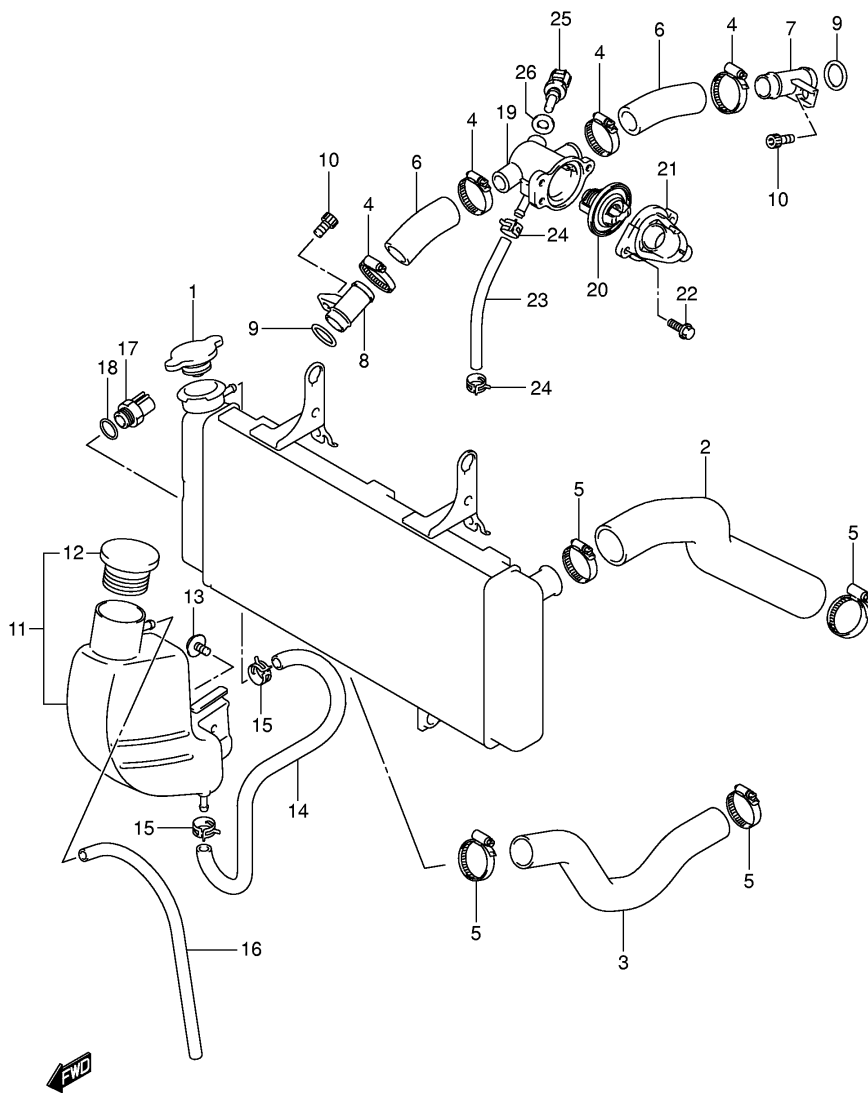

DL1000K7 E02_010
CAM CHAIN

FIG.11

Ref No	Part No	Description
1	13405-06G31	Injection Assy
1	13405-06G51	Injection Assy
2	13605-02F00	• Screw
3	13580-06G00	• Sensor Assy
4	13612-02F00	• Bolt
5	13271-93011	• Spring
6	13270-06G00	• Adjust Screw Assy
7	13580-02F00	• Sensor Assy
8	09404-06429	• Clamp
9	13552-06G10	• Rod Assy
10	13548-42F00	• Screw
11	13271-44B00	• Spring
12	13268-89J00	• Spring
13	13552-06G00	• Rod Assy
14	13605-06G00	• Adjust Screw
15	13607-47070	• Nut
16	15710-06G00	• Injector Assy
17	13672-33E00	• Cushion
18	13311-06G00	• Ring
19	13386-09410	• Washer
20	13627-06G00	• Plate
21	02112-04107	• Screw
22	13279-06G00	Plate, Idle Adjust
23	01500-06123	Bolt, Idle Adjust Plate

FIG.18

Ref No	Part No	Description
1	17410-02F41	Case, Water Pump
2	17491-16G00	Impeller
3	17470-02F10	Seal, Mechanical
4	09283-10005	Oil Seal
5	17435-02F00	O Ring
6	09262-10016	Bearing, Water Pump
7	08332-11086	E Ring
8	09103-06213	Screw
9	09103-06239	Bolt
10	04211-09149	Pin
11	09352-42703-600	Hose
12	09404-06431	Clamp

FIG.20

Ref No	Part No	Description
1	17730-12C20	Cap, Radiator
2	17851-06G00	Hose, Radiator Inlet
3	17852-06G00	Hose, Radiator Outlet
4	09402-28511	Clamp
5	09402-38511	Clamp
6	17853-02F00	Hose, Connector Inlet
7	17890-06G20	Union, Connector Hose
8	17890-06G20	Union, Connector Hose
9	09280-18009	O Ring
10	07130-06123	Bolt
11	17910-06G10	Tank Assy, Reservoir
12	17931-06G00	• Cap
13	09111-06085	Bolt
14	17981-19F00	Hose, Reservoir Tank Inlet
15	09401-08411	Clip
16	09352-50901-00B	Hose, Reservoir Tank
17	17680-33E00	Switch, Radiator Fan
18	17689-50F00	• O Ring
19	17662-02F11	Connector, Thermostat Inlet
20	17670-06G50	Thermostat
21	17663-42E00	Cap, Thermostat Connector
22	01550-06163	Bolt, Connector
23	17856-16G10	Hose, Water Bypass
24	09401-12409	Clip
25	13650-57F00	Sensor, Water Temp
26	09168-12017	Gasket, Temp Sensor