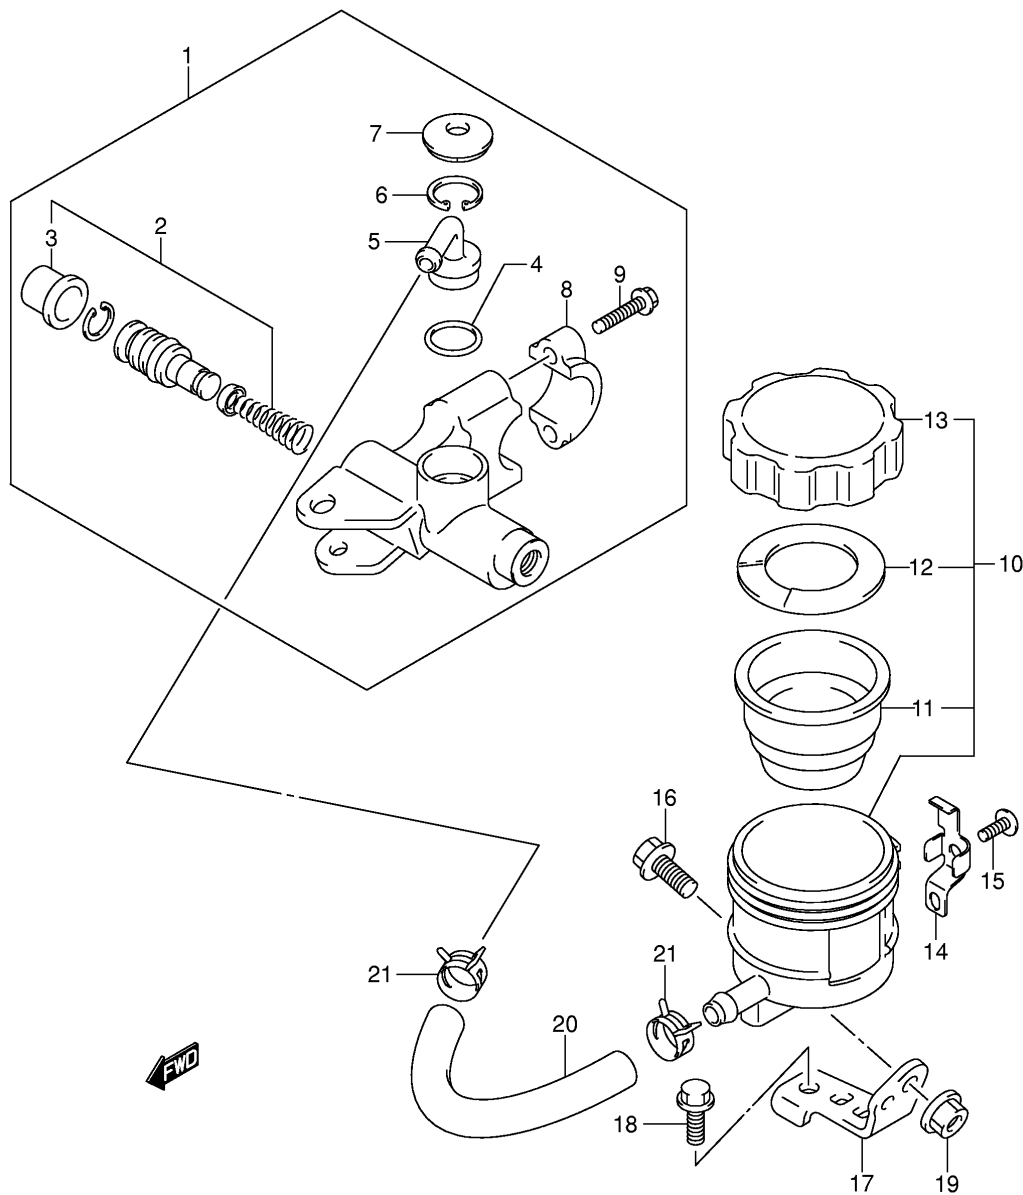

Ref No	Part No	Description
1	59600-18G00	Cylinder Assy, Front Master
2	59600-45870	• . Piston/cup Set
3	59666-44300	•• .. Boot
4	69686-34200	• . O Ring
5	59672-17C00	• . Connector
6	69674-00B20	• . Circlip
7	59673-17C00	• . Cover, Dust
8	59671-36500	• . Holder
9	59675-02FA0	• . Bolt
10	59740-07D00	Tank Assy, Reservoir
11	59667-18441	• . Diaphragm
12	59668-18441	• . Plate
13	59669-07D00	• . Cap
14	59743-17C00	Plate, Tank Cap
15	02142-04103	Screw
16	01547-06163	Bolt
17	59751-40F00	Bracket, Reservoir Tank
18	01547-06123	Bolt
19	08316-10063	Nut
20	59731-32C00	Hose, Reservoir Tank
21	59735-17C00	Clamp, Hose