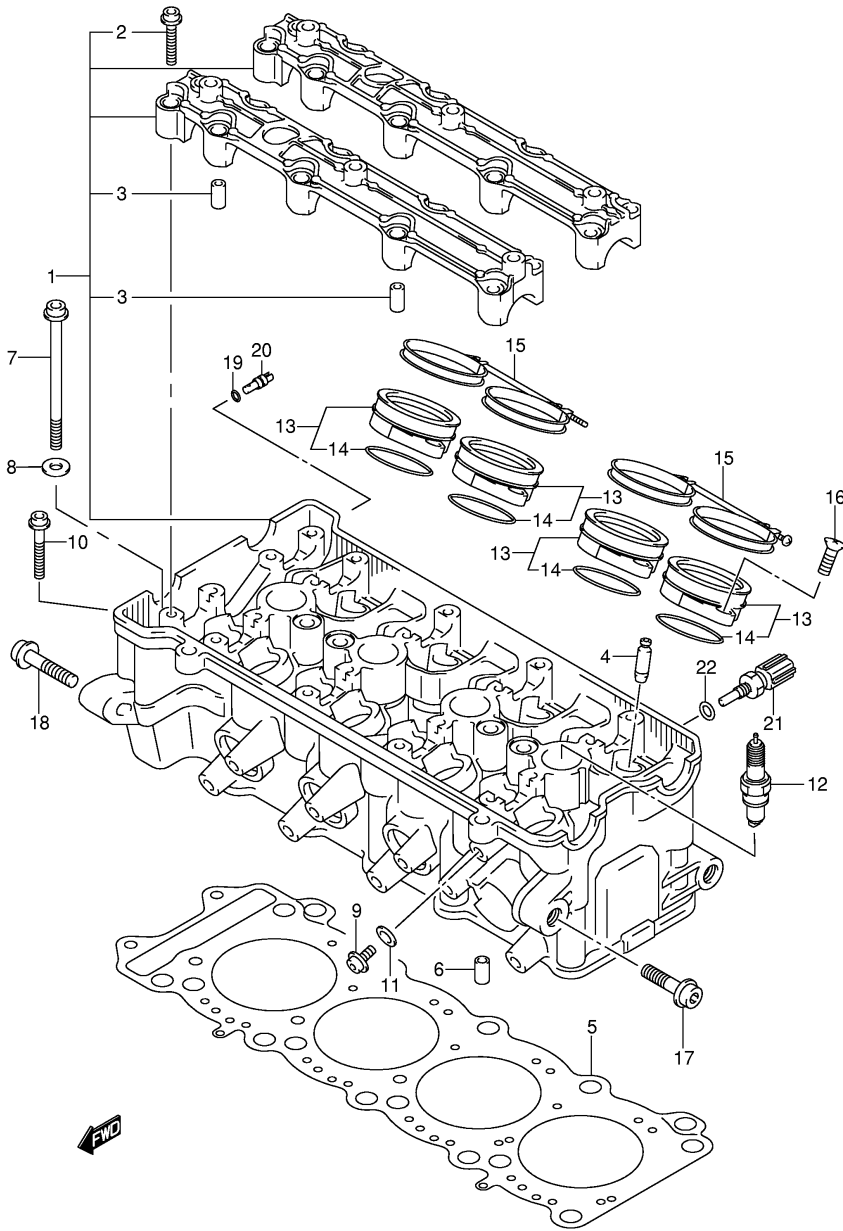

Ref No	Part No	Description
1	11402-40820	Gasket Set
2	11141-35F00	• Gasket, Cylinder Head
3	11173-35F00	• Gasket, Cylinder Head Cover No.1
4	11178-33E00	• Gasket, Cylinder Head Cover No.2
5	11182-35F00	• Cover, 2nd Air Passage
6	09161-11008	• Washer, Head Cover
7	11482-40F00	• Gasket, Clutch Cover
8	11491-33E02	• Gasket, Starter Clutch Cover
9	09280-33004	• O Ring, Crankshaft Hole Plug
10	11492-33E00	• Gasket, Starter Idle Gear Cap
11	11483-18G00	• Gasket, Magneto Cover
12	11484-35F00	• Gasket, Breather Cover
13	12837-18G00	• Gasket, Tensioner Adjuster
14	14181-02F00	• Gasket, Muffler Joint
15	14181-46E00	• Gasket, Exhaust Pipe
16	09280-12012	• O Ring, Muffler Front
17	16491-35F00	• O Ring, Oil Pump
18	09280-19008	• O Ring, Oil Strainer
19	15201-35F00	• O Ring, Fuel Pump

Ref No	Part No	Description
1	11171-35F00	Cover, Cylinder Head
2	11173-35F00	Gasket, Head Cover No.1
3	11178-33E00	Gasket, Head Cover No.2
4	09106-07009	Bolt (7x17.5)
5	09161-11008	Washer
6	09206-08007	Pin
7	11182-35F00	Gasket, 2nd Air Passage

Ref No	Part No	Description
1	11100-18G00	Head Assy, Cylinder
2	07120-06403	• Bolt
3	09206-08007	• Pin
4	11115-11D70	Guide, Valve (os 0.3)
5	11141-35F00	Gasket, Cylinder Head
6	04211-11169	Pin
7	09103-10330	Bolt
8	09160-10082	Washer
9	09103-06222	Bolt, Oil Gallery
10	07120-06503	Bolt, Cylinder Head
11	09168-06023	Gasket
12	09482-00458	Spark Plug (ngk,cr9e)
12	09482-00459	Spark Plug (denso,u27esr-n)
12	09482-00456	Spark Plug (ngk,cr8e)
12	09482-00460	Spark Plug (ngk,cr10e)
12	09482-00457	Spark Plug (denso,u24esr-n)
12	09482-00461	Spark Plug (denso,u31esr-n)
13	13101-40F10	Pipe, Intake
14	09280-46006	• O Ring
15	13170-35F01	Clamp
16	02122-06163	Screw
17	09106-10069	Bolt, Eng Mounting Head (10x45)
18	09106-10070	Bolt, Eng Mounting Head (10x55)
19	09280-04004	O Ring
20	09493-80005	Jet, Oil
21	13650-10G00	Sensor, Water Temperature
22	09168-12017	Gasket