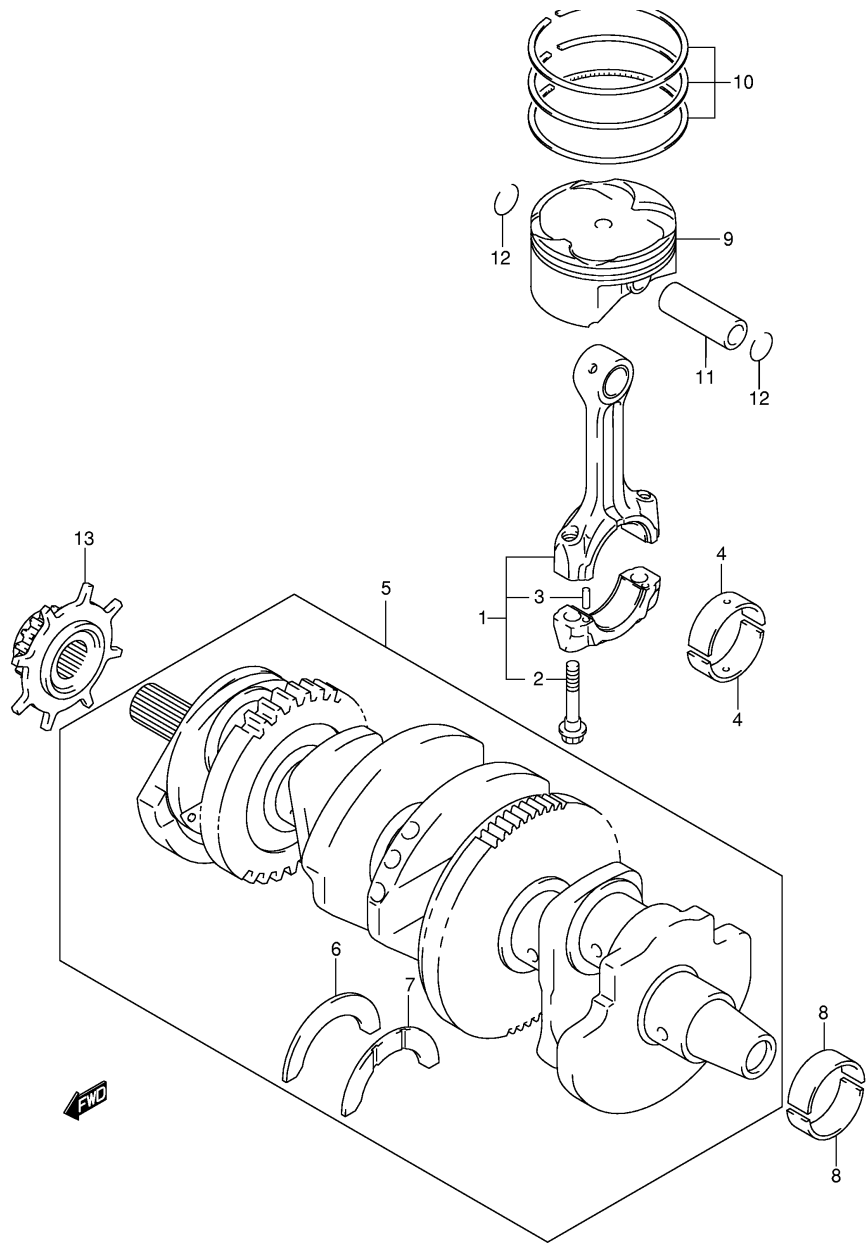

Ref No	Part No	Description
1	12160-40F00	Rod Assy, Connecting
2	12163-24F00	• Bolt
3	12165-27A50	• Pin, Connrod
4	12164-40F00-0A0	Bearing, Crank Pin (green)
4	12164-40F00-0B0	Bearing, Crank Pin (black)
4	12164-40F00-0C0	Bearing, Crank Pin (brown)
4	12164-40F00-0D0	Bearing, Crank Pin (yellow)
5	12000-40830	Crankshaft Set
6	12228-48B00-0E0	• Bearing, Thrust Rh (green)
7	12228-48B00-0B0	• Bearing, Thrust Lh (brown)
7	12228-48B00-0C0	• Bearing, Thrust Lh (red)
7	12228-48B00-0D0	• Bearing, Thrust Lh (yellow)
7	12228-48B00-0E0	• Bearing, Thrust Lh (green)
7	12228-48B00-0F0	• Bearing, Thrust Lh (blue)
7	12228-48B00-0G0	• Bearing, Thrust Lh (orange)
7	12228-48B00-0H0	• Bearing, Thrust Lh (black)
8	12229-40F00-0A0	Bearing, Crankshaft (green)
8	12229-40F00-0B0	Bearing, Crankshaft (black)
8	12229-40F00-0C0	Bearing, Crankshaft (brown)
8	12229-40F00-0D0	Bearing, Crankshaft (yellow)
9	12111-40F00-0F0	Piston
10	12140-40F00	Ring Set, Piston
11	12151-40F00	Pin, Piston
12	09381-16001	Circlip
13	12731-18G00	Sprocket, Cam Chain