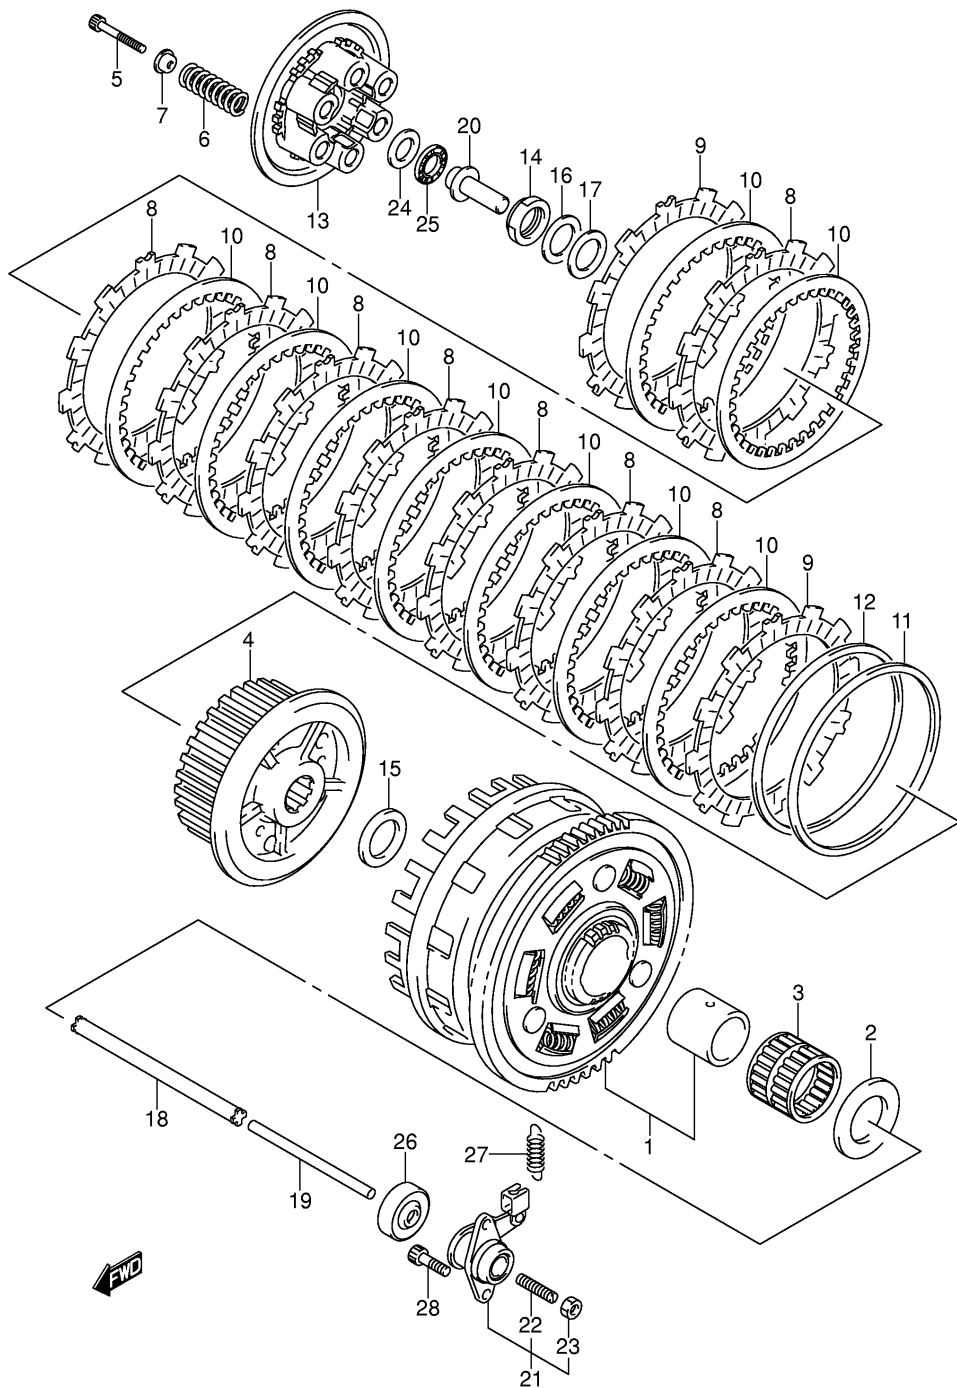

Ref No	Part No	Description
1	21200-40860	Gear Assy, Primary Driven
2	09160-25073	Washer (25x54x2.4)
3	09263-35017	Bearing (35x40x35.8)
4	21410-40F00	Hub, Clutch Sleeve
5	21482-40F00	Bolt, Clutch Spring
6	21413-40F00	Spring, Clutch
7	21414-29F00	Washer, Clutch Spring
8	21441-40F00	Plate, Clutch Drive,no.1
9	21441-40F10	Plate, Clutch Drive,no.2
10	21451-40F00	Plate, Clutch Driven
11	21471-40F00	Seat, Wave Washer
12	21472-40F00	Washer, Clutch Plate Wave
13	21462-40F00	Disc, Clutch Pressure
14	09159-24010	Nut, Clutch Sleeve Hub
15	09160-25056	Washer, Clutch Sleeve Thr
16	09164-24006	Washer, Clutch Wave
17	09181-25223	Washer, Sleeve Hub Nut
18	23110-38B00	Rod, Clutch Push Rh
19	23111-35F00	Rod, Clutch Push Lh
20	23121-31E00	Piece, Clutch Push
21	23200-35F01	Screw Assy, Clutch Release
22	09134-06010	• . Screw (6x25)
23	08310-00067	• . Nut
24	09160-15045	Washer, Clutch Push
25	09263-15003	Bearing, Clutch Push
26	09285-06011	Seal, Clutch Push Rod
27	09443-09044	Spring, Clutch Release
28	01550-06163	Bolt, Clutch Release