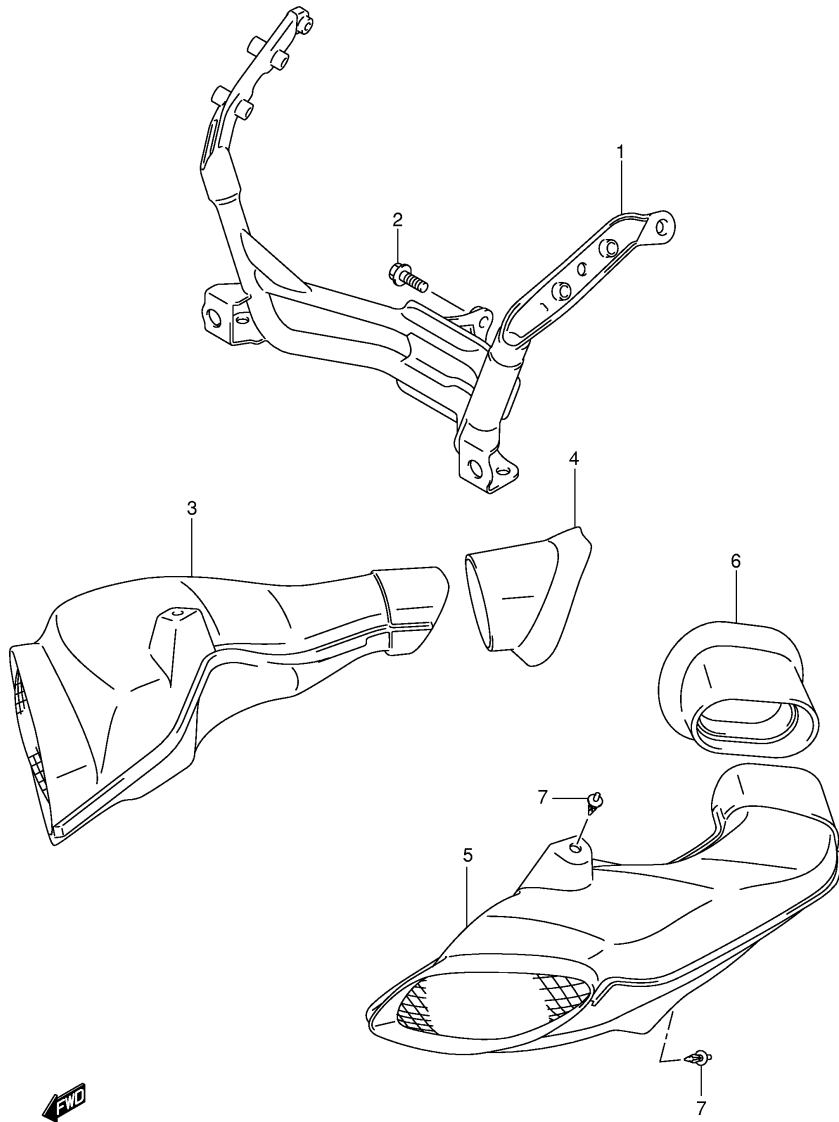

Ref No	Part No	Description
1	94510-18G00	Brace, Cowling
2	01550-08303	Bolt
3	94402-18G00	Pipe, Air Intake Rh
4	94423-18G00	Molding, Rh
5	94403-18G00	Pipe, Air Intake Lh
6	94433-18G00	Molding, Lh
7	09409-08308-5ES	Clip, Front (black)