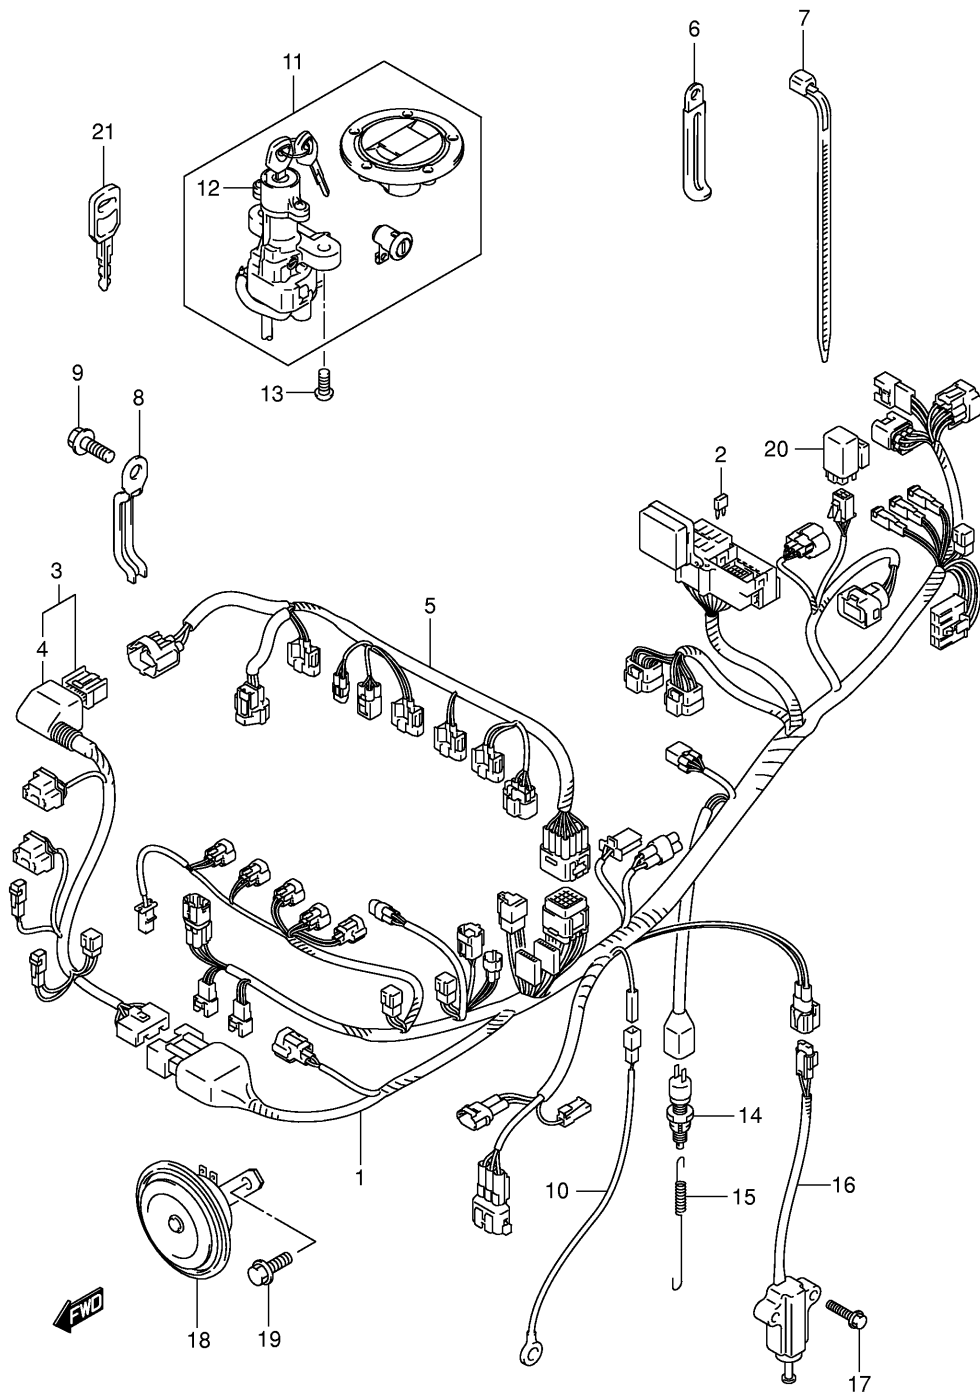

Ref No	Part No	Description
1	36610-18G10	Harness, Wiring No.1
1	36610-18G30	Harness, Wiring No.1
2	09481-10501	• Fuse (10a)
2	09481-10501	• Fuse (10a)
2	09481-15501	• Fuse (15a)
2	09481-15501	• Fuse (15a)
3	36620-18G10	Harness, Wiring No.2
3	36620-18G30	Harness, Wiring No.2
4	36618-33E00	• Cover, Speedometer
5	36859-18G00	Wire, Injector Lead
6	09404-06429	Clamp (l:45)
7	09407-14403	Clamp (l:125)
7	09407-18402	Clamp (l:165)
8	09403-06322	Clip
9	01550-06123	Bolt, Wiring Harness
10	36851-35F00	Wire, Oil Pressure Lead
11	37000-16840	Lock Set
12	37100-16G00	• Lock Assy, Steering
13	09139-08016	Screw
14	37740-24A00	Switch Assy, Stop Lamp
15	09443-06042	Spring
16	37840-35F10	Switch Assy, Side Stand
17	01550-06163	Bolt
18	38500-18G00	Horn Assy
19	01550-08163	Bolt
20	38740-24X50	Relay Assy, Fuel Pump
21	37146-33E00	Key, Blank