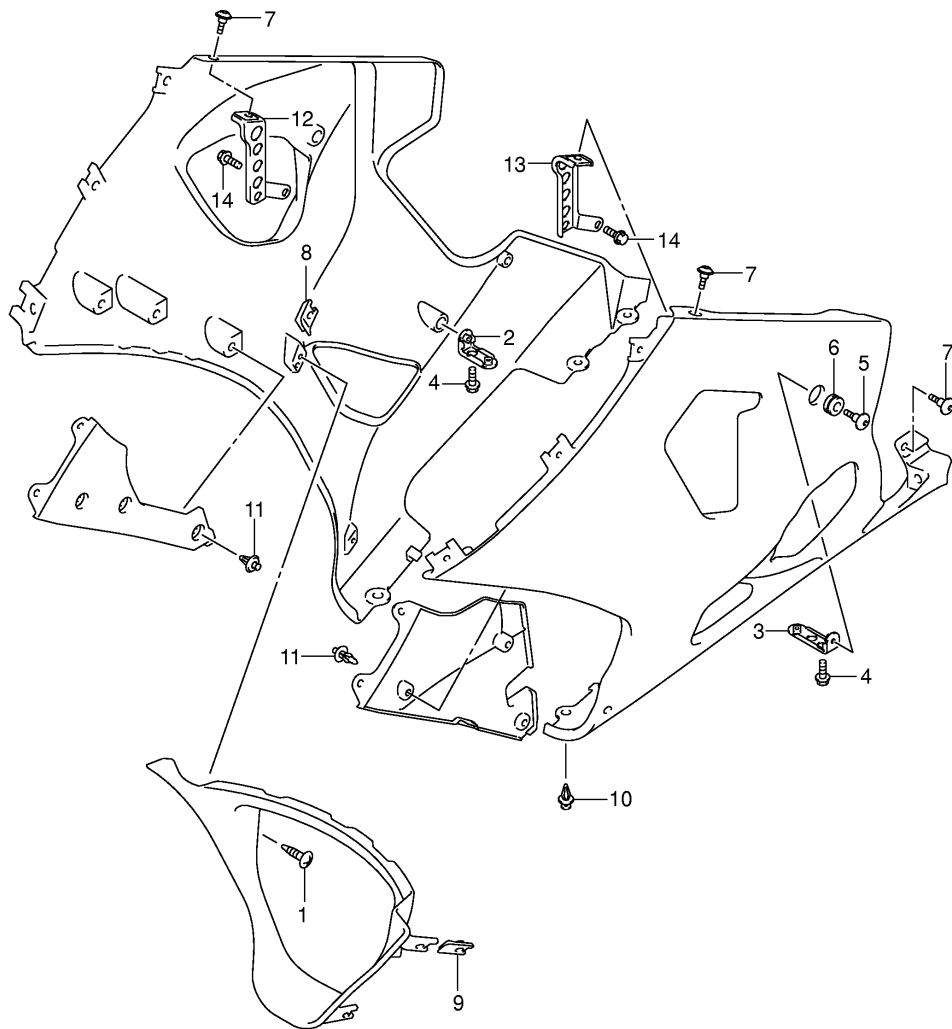

Ref No	Part No	Description
1	03541-05123	Screw, Under Cowl Center Rh
2	94533-33E01	Bracket, Under Rh
3	94534-33E01	Bracket, Under Lh
4	01550-06123	Bolt, Bracket
5	09139-06087	Screw, Under Cowl
6	09320-09016	Cushion
7	09139-05064	Screw, Cowl Joint
8	09148-05019	Nut, Under Rh
9	94484-24F00	Nut, Under Lh
10	94479-35F00	Clip, Under Cowl
11	09409-06314-5PK	Clip, Inner Cover (black)
12	94520-18G00	Bracket, Rear Upper Rh
13	94530-18G00	Bracket, Rear Upper Lh
14	01550-06123	Bolt, Bracket