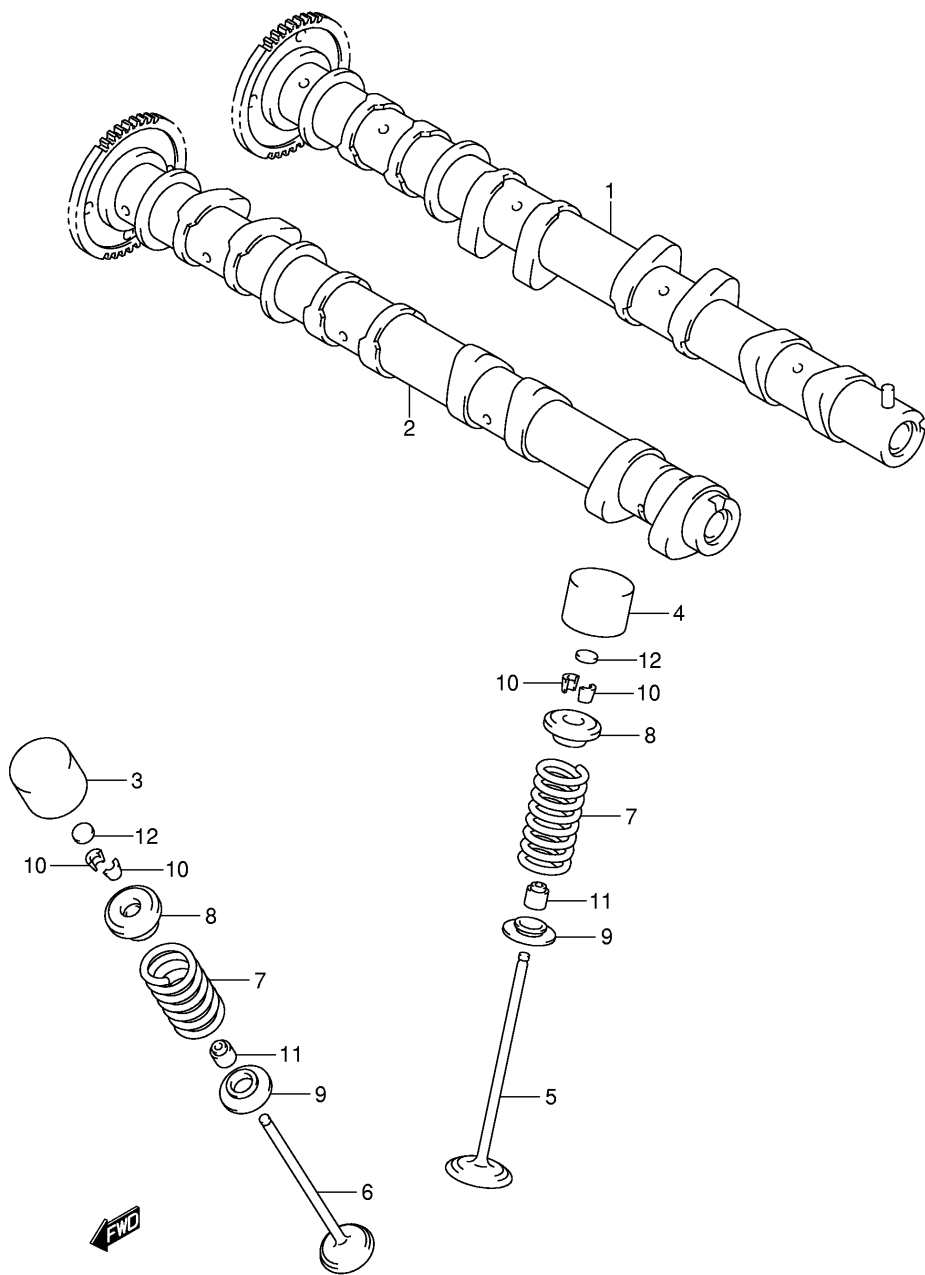

Ref No	Part No	Description
1	11511-35F01	Pan, Oil
2	09103-06221	Bolt (6x25)
3	09168-06023	Gasket (5.8x13x1.2)
4	09247-14036	Plug, Oil Drain
5	09168-14002	Gasket
6	16520-35F00	Strainer, Engine Oil
7	01550-06203	Bolt
8	09280-19008	O Ring (d:2.62,id:20.3)
9	16440-24F00	Valve Assy, Oil Relief
10	16400-40F00	Pump Assy, Engine Oil
11	16491-35F00	O Ring
12	01547-06203	Bolt
13	16321-35F01	Gear, Oil Pump Drive
14	16331-35F00	Gear, Oil Pump Driven
15	09181-10158	Washer
16	09261-04009	Pin
17	08331-31106	Circlip
18	37820-33D10	Switch, Oil Pressure

Ref No	Part No	Description
1	12160-40F00	Rod Assy, Connecting
2	12163-24F00	• Bolt
3	12165-27A50	• Pin, Connrod
4	12164-40F00-0A0	Bearing, Crank Pin (green)
4	12164-40F00-0B0	Bearing, Crank Pin (black)
4	12164-40F00-0C0	Bearing, Crank Pin (brown)
4	12164-40F00-0D0	Bearing, Crank Pin (yellow)
5	12000-40830	Crankshaft Set
6	12228-48B00-0E0	• Bearing, Thrust Rh (green)
7	12228-48B00-0B0	• Bearing, Thrust Lh (brown)
7	12228-48B00-0C0	• Bearing, Thrust Lh (red)
7	12228-48B00-0D0	• Bearing, Thrust Lh (yellow)
7	12228-48B00-0E0	• Bearing, Thrust Lh (green)
7	12228-48B00-0F0	• Bearing, Thrust Lh (blue)
7	12228-48B00-0G0	• Bearing, Thrust Lh (orange)
7	12228-48B00-0H0	• Bearing, Thrust Lh (black)
8	12229-40F00-0A0	Bearing, Crankshaft (green)
8	12229-40F00-0B0	Bearing, Crankshaft (black)
8	12229-40F00-0C0	Bearing, Crankshaft (brown)
8	12229-40F00-0D0	Bearing, Crankshaft (yellow)
9	12111-40F00-0F0	Piston
10	12140-40F00	Ring Set, Piston
11	12151-40F00	Pin, Piston
12	09381-16001	Circlip
13	12731-18G00	Sprocket, Cam Chain

Ref No	Part No	Description
1	12760-40F00	Chain, Cam Shaft Drive
2	12771-18G00	Guide, Cam Chain No.1
3	12782-35F10	Guide, Cam Chain No.2
4	12811-40F00	Tensioner, Cam Chain
5	12812-26B02	Bolt
6	12813-30G00	Washer
7	12830-18G00	Adjuster Assy, Tensioner
8	12831-40F00	• . Spring
9	12839-35F00	• . Ball
10	12833-05A00	• . Plug
11	12837-24F10	• . Gasket
12	12837-18G00	Gasket, Adjuster
13	07130-06253	Bolt