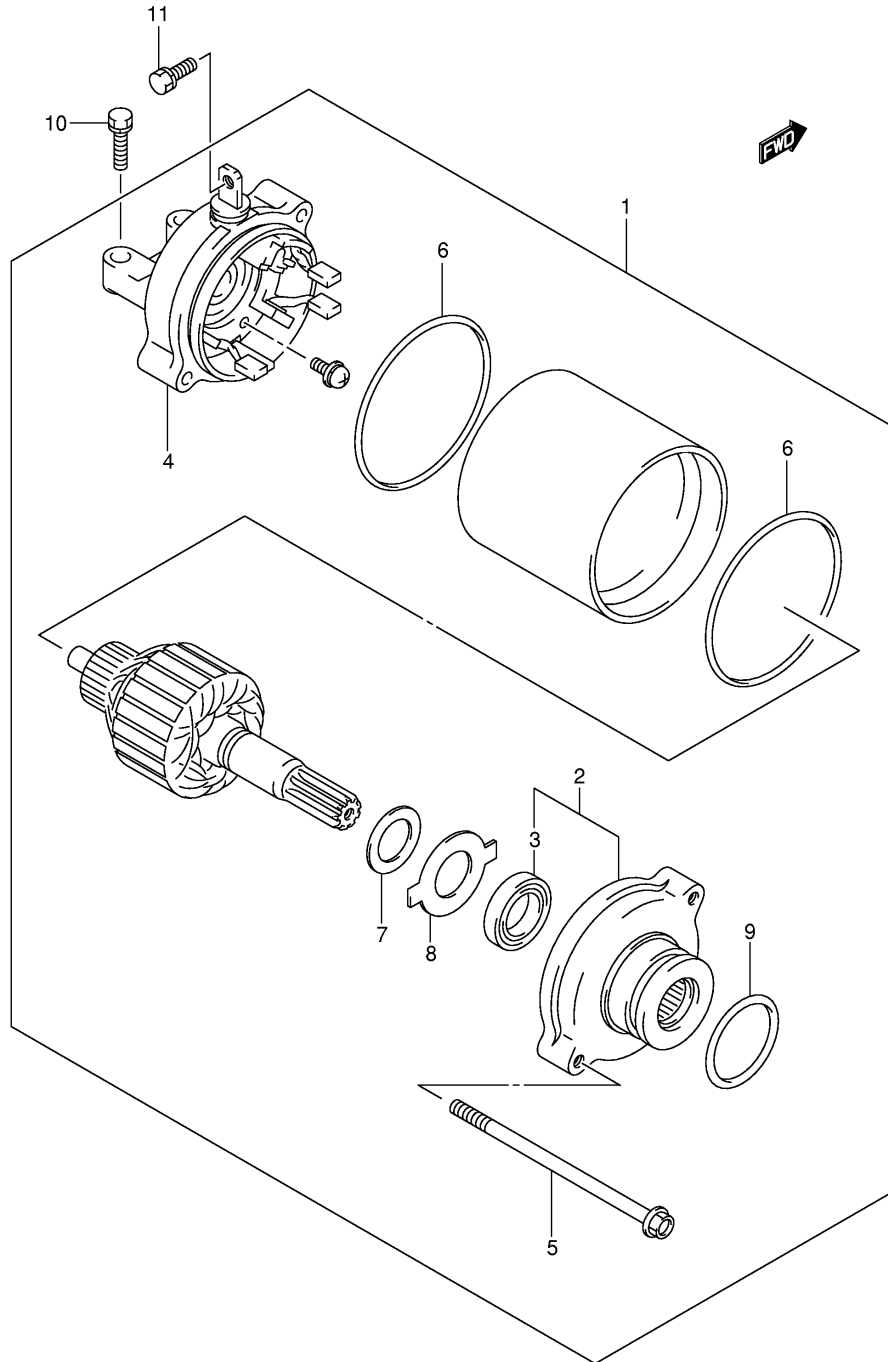

Ref No	Part No	Description
1	31100-40F00	Motor Assy, Starting
2	31150-40F00	• . Housing Assy
3	31153-49210	•• .. Oil Seal
4	31175-40F00	• . Frame Assy
5	31281-40F00	• . Bolt
6	31264-32C10	• . O Ring
7	31361-38300	• . Washer, Plate
8	31361-32C10	• . Plate, Lock
9	09280-24003	• . O Ring (d:3.0,id:24.5)
10	09128-06006	Bolt (6x20)
11	09137-05004	Screw (5x8)