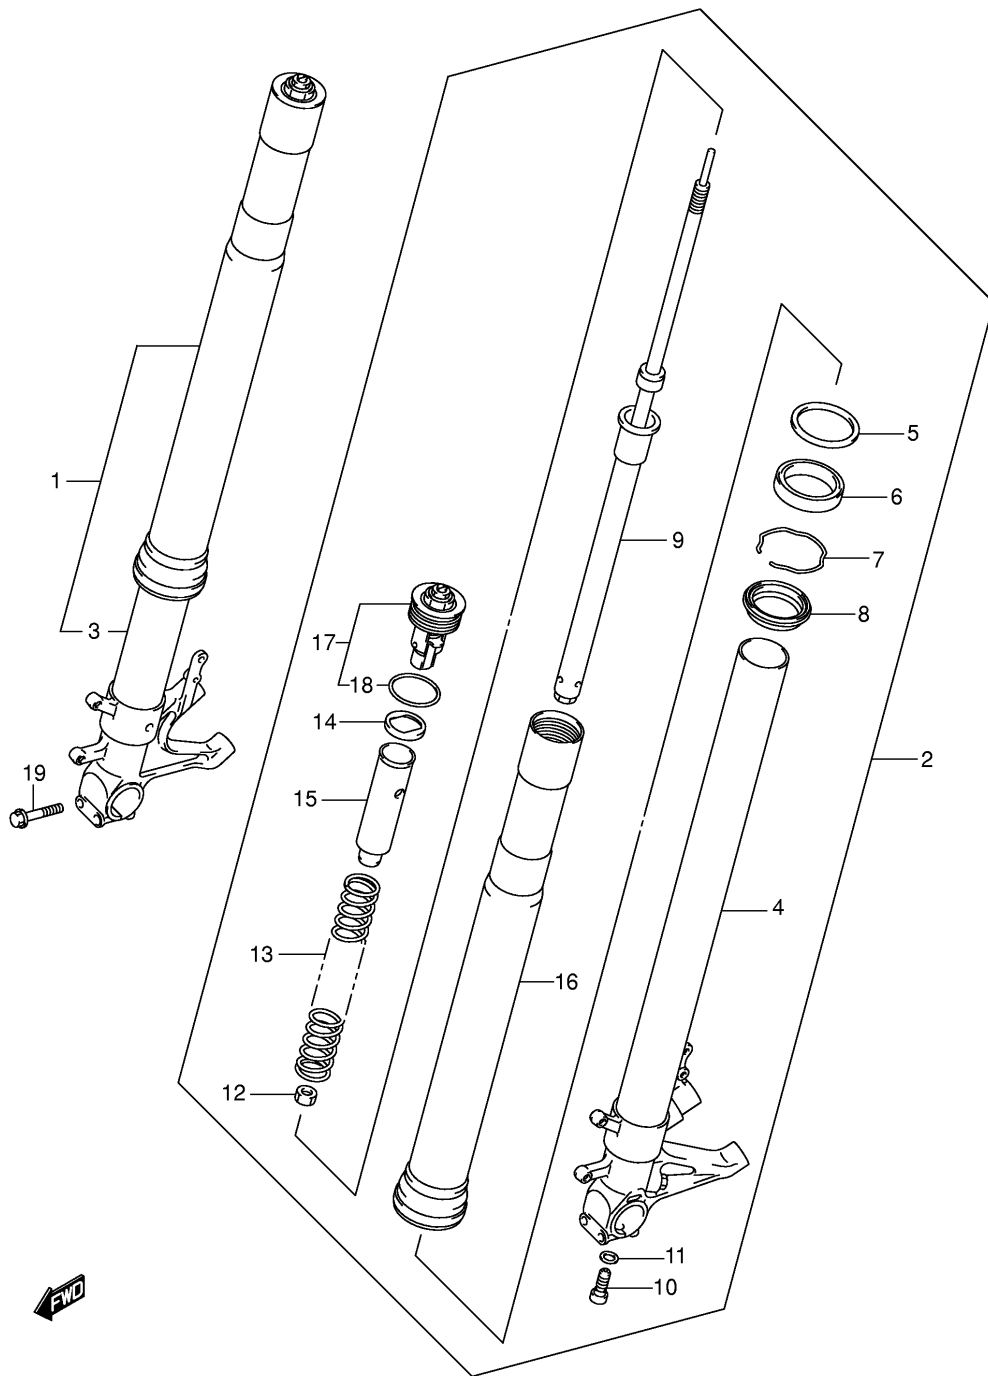

Ref No	Part No	Description
1	51103-40F30	Damper Assy, Front Fork Rh
2	51104-40F30	Damper Assy, Front Fork Lh
3	51110-40F30	. Tube, Inner Rh
4	51120-40F30	. Tube, Inner Lh
5	51158-40F00	. Washer
6	51153-40F00	. Seal, Oil
7	51156-14200	. Ring, Stopper
8	51173-02FA0	. Seal, Dust
9	51146-40F30	. Cylinder
10	51147-16G00	. Bolt
11	51148-41310	. Gasket
12	51129-24F00	. Nut
13	51171-40F30	. Spring, Front
14	51158-40F30	. Guide, Spring
15	51176-40F30	. Spacer, Spring
16	51130-40F30	. Tube, Outer
17	51351-40F30	. Cap, Front Fork
18	62278-14100	•• O Ring
19	51328-40F30	Bolt