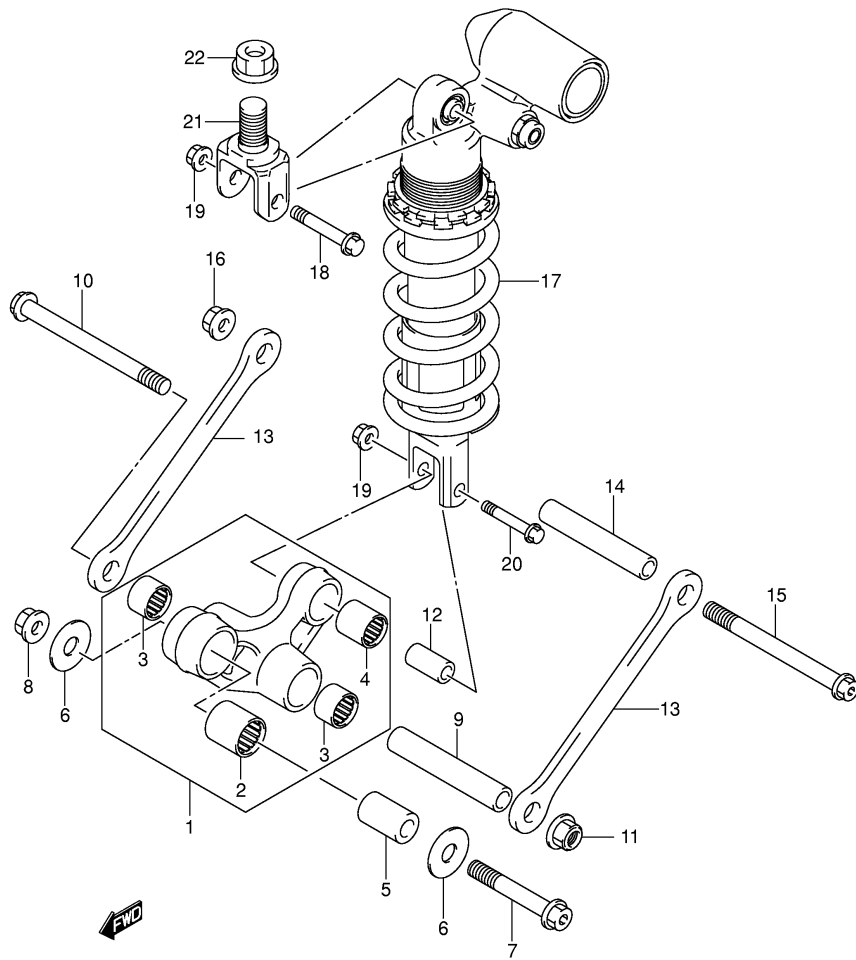

Ref No	Part No	Description
1	62600-35810	Lever Set, Rear Cushion
2	09263-20073	. Bearing, Front (20x27x30)
3	09263-17039	. Bearing, Center (17x24x20)
4	09263-17034	. Bearing, Rear (17x24x26)
5	62684-12C00	Spacer, Front
6	09160-12037	Washer
7	62658-35F00	Bolt, Front
8	08319-31128	Nut
9	62626-33D00	Spacer, Center
10	62621-35F00	Bolt, Center
11	08319-31128	Nut
12	62684-40A10	Spacer, Rear
13	62641-35F00	Rod, Rear Cushion Lever
14	62626-33D00	Spacer, Rod
15	62621-35F00	Bolt, Rod
16	08319-31128	Nut
17	62100-40F30-163	Absorber Assy, Rear Shock
18	09103-10143	Bolt, Upper (10x55)
19	08319-31107	Nut
20	09103-10143	Bolt, Lower (10x55)
21	62993-35F00	Bracket, Absorber
22	09159-20006	Nut