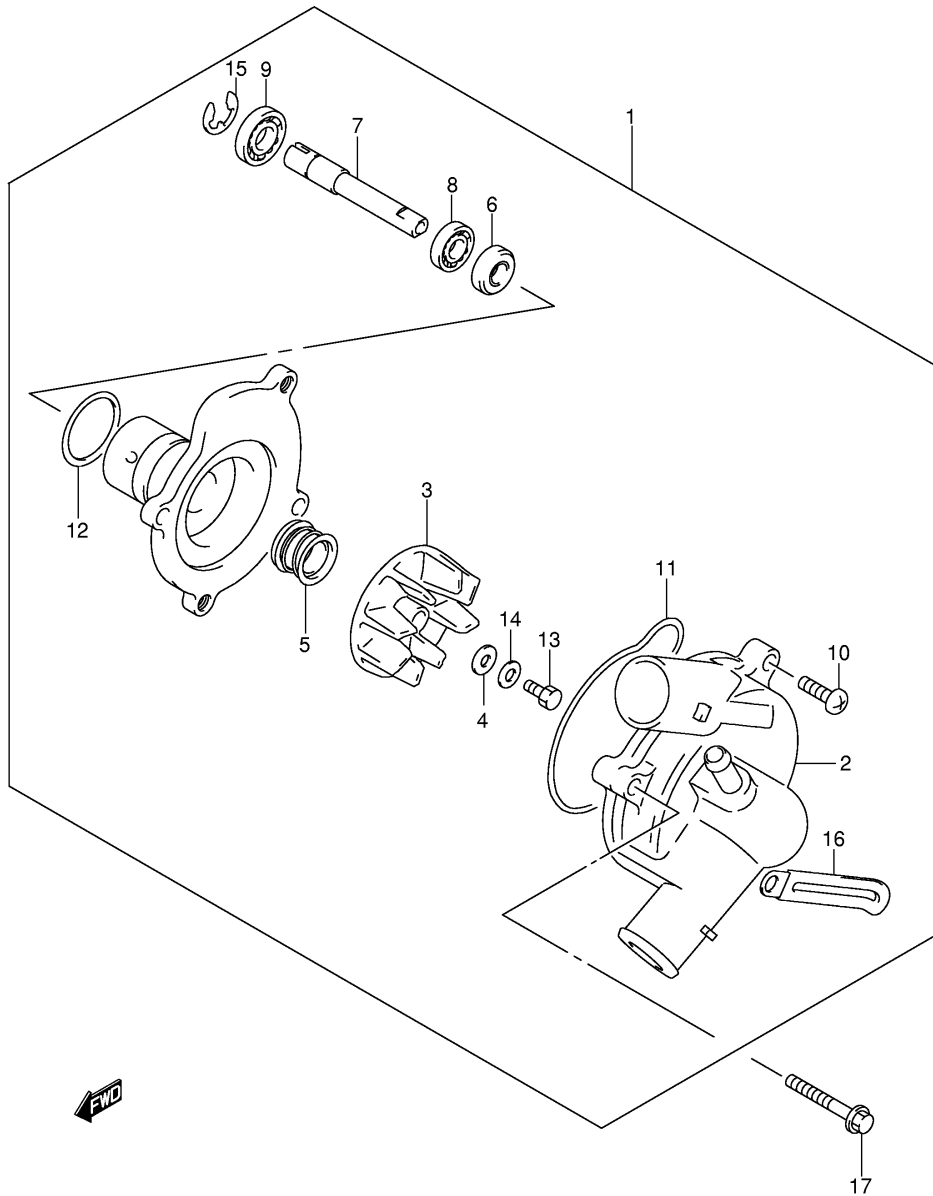

Ref No	Part No	Description
1	17400-40F00	Pump Assy, Water
2	17411-40F00	. Case, Water Pump
3	17491-40F00	. Impeller
4	09168-06025	. Gasket
5	17470-02F10	. Seal, Mechanical
6	17419-29F00	. Oil Seal
7	17511-40F00	. Shaft
8	09262-10014	. Bearing (10x26x8)
9	09262-12001	. Bearing (12x28x8)
10	02112-06163	. Screw
11	17418-40F00	. O Ring
12	17435-40F00	. O Ring
13	09100-06099	. Bolt (6x13)
14	09164-06006	. Lock Washer
15	08332-11093	. E Ring
16	09404-06432	. Clamp (1:80)
17	01547-06353	Bolt