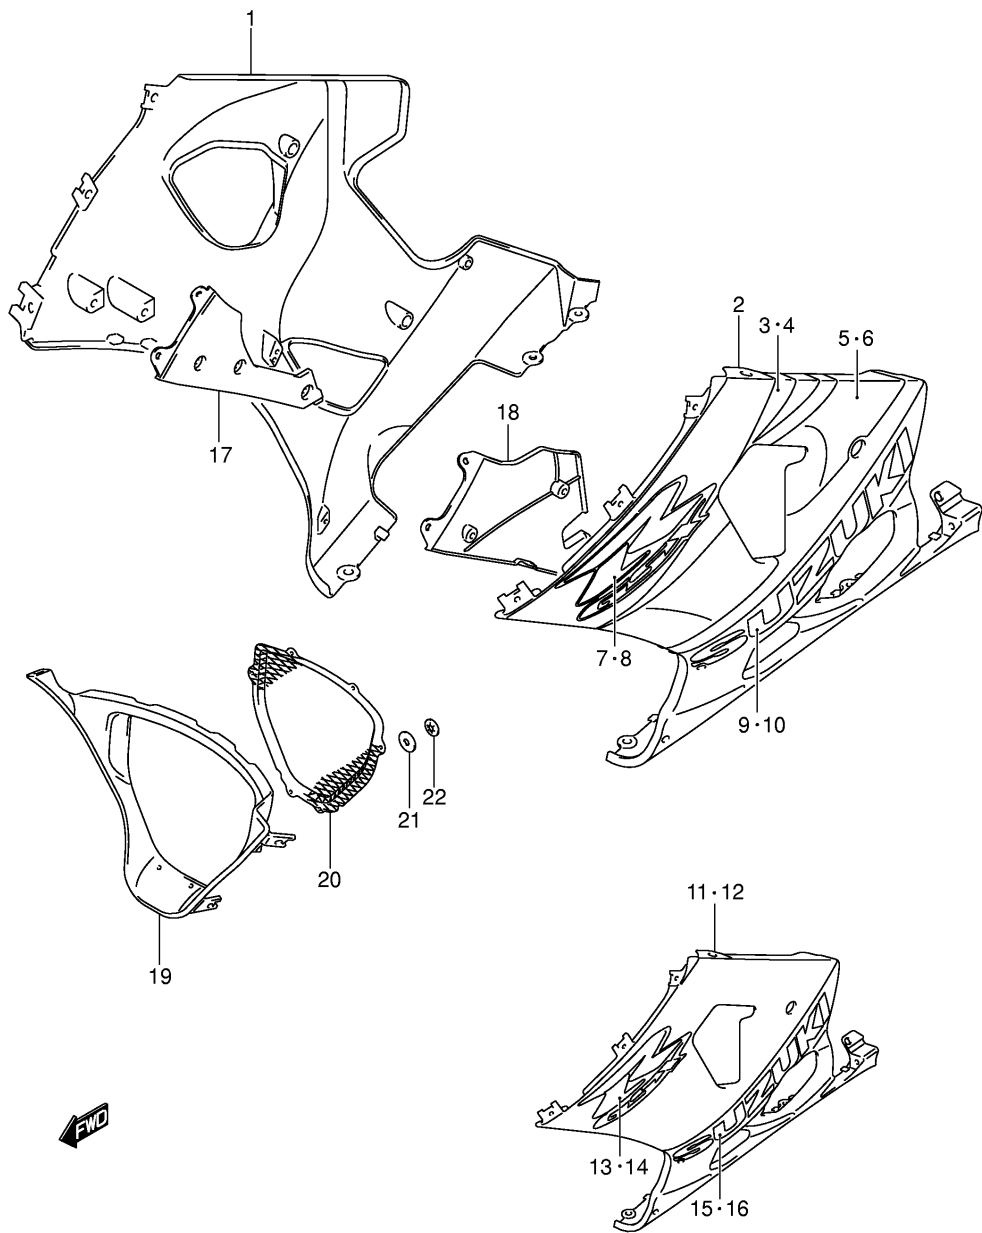

Ref No	Part No	Description
1	94407-18G00-MW2	Cowl Assy, Under Rh
1	94407-18G00-YAV	Cowl Assy, Under Rh (orange)
2	94408-18G00-MW2	Cowl Assy, Under Lh
2	94408-18G00-YAV	Cowl Assy, Under Lh (orange)
3	68185-18G00-LS3	. . Tape, Under Upper Rh
3	68185-18G00-LR8	. . Tape, Under Upper Rh
4	68195-18G00-LS3	. . Tape, Under Upper Lh
4	68195-18G00-LR8	. . Tape, Under Upper Lh
5	68180-18G00-LW8	. . Tape Set, Under Center Rh
5	68180-18G00-LR8	. . Tape Set, Under Center Rh
6	68190-18G00-LW8	. . Tape Set, Under Center Lh
6	68190-18G00-LR8	. . Tape Set, Under Center Lh
7	68181-18G10-MZ9	. . Emblem, "gsxr" Rh
7	68181-18G10-NA1	. . Emblem, "gsxr" Rh
8	68191-18G10-MZ9	. . Emblem, "gsxr" Lh
8	68191-18G10-NA1	. . Emblem, "gsxr" Lh
9	68181-18G00-YBD	. . Emblem, "suzuki" Rh
9	68181-18G00-019	. . Emblem, "suzuki" Rh
10	68191-18G00-YBD	. . Emblem, "suzuki" Lh
10	68191-18G00-019	. . Emblem, "suzuki" Lh
11	94407-18G10-YD8	Cowl Assy, Under Rh (silver)
12	94408-18G10-YD8	Cowl Assy, Under Lh (silver)
13	68181-18G10-NA1	. . Emblem, "gsxr" Rh
14	68191-18G10-NA1	. . Emblem, "gsxr" Lh
15	68181-18G20-YC8	. . Emblem, "suzuki" Rh
16	68191-18G20-YC8	. . Emblem, "suzuki" Lh
17	94461-18G00	Cowl, Under Inner Rh
18	94462-18G00	Cowl, Under Inner Lh
19	94498-18G00	Cowl, Under Center
20	94491-18G00	Net, Under Center
21	09320-04501	Cushion
22	09148-03010	Nut