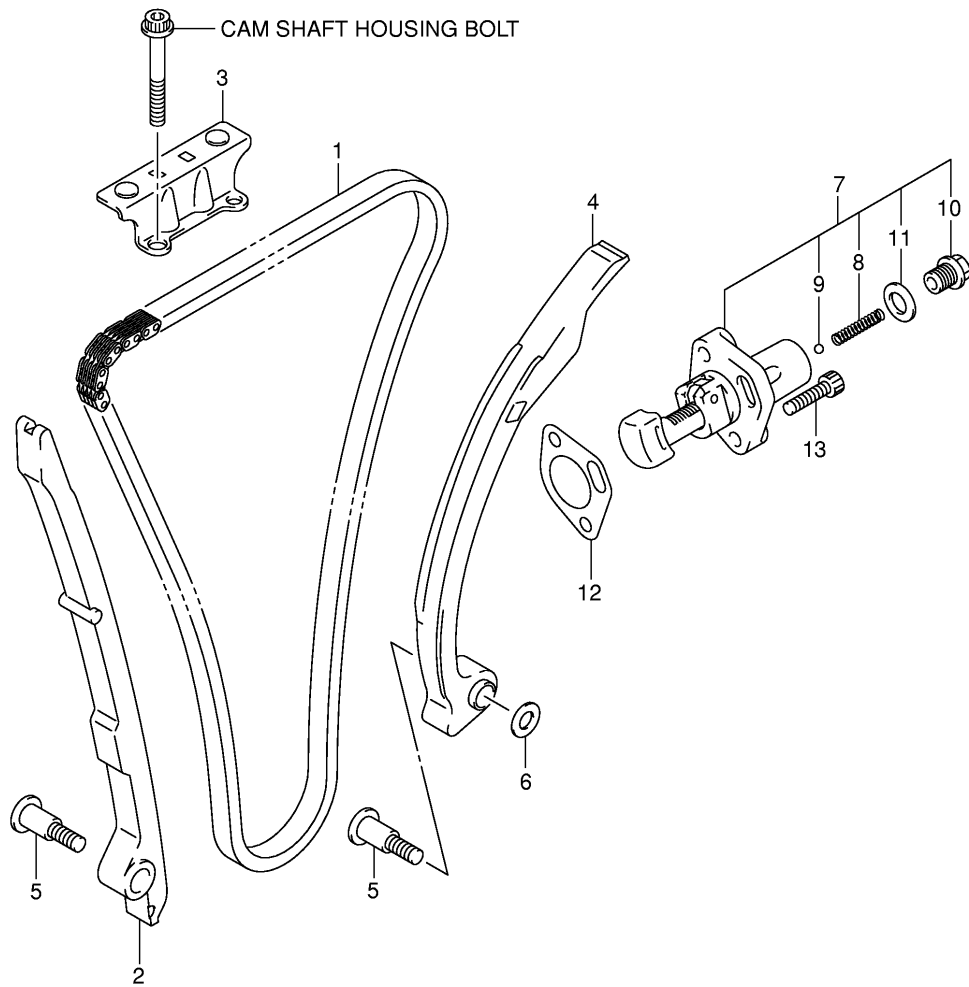

Ref No	Part No	Description
1	12760-40F00	Chain, Cam Shaft Drive
2	12771-18G00	Guide, Cam Chain No.1
3	12782-35F10	Guide, Cam Chain No.2
4	12811-40F00	Tensioner, Cam Chain
5	12812-26B02	Bolt
6	12813-30G00	Washer
7	12830-18G00	Adjuster Assy, Tensioner
8	12831-40F00	• . Spring
9	12839-35F00	• . Ball
10	12833-05A00	• . Plug
11	12837-24F10	• . Gasket
12	12837-18G00	Gasket, Adjuster
13	07130-06253	Bolt