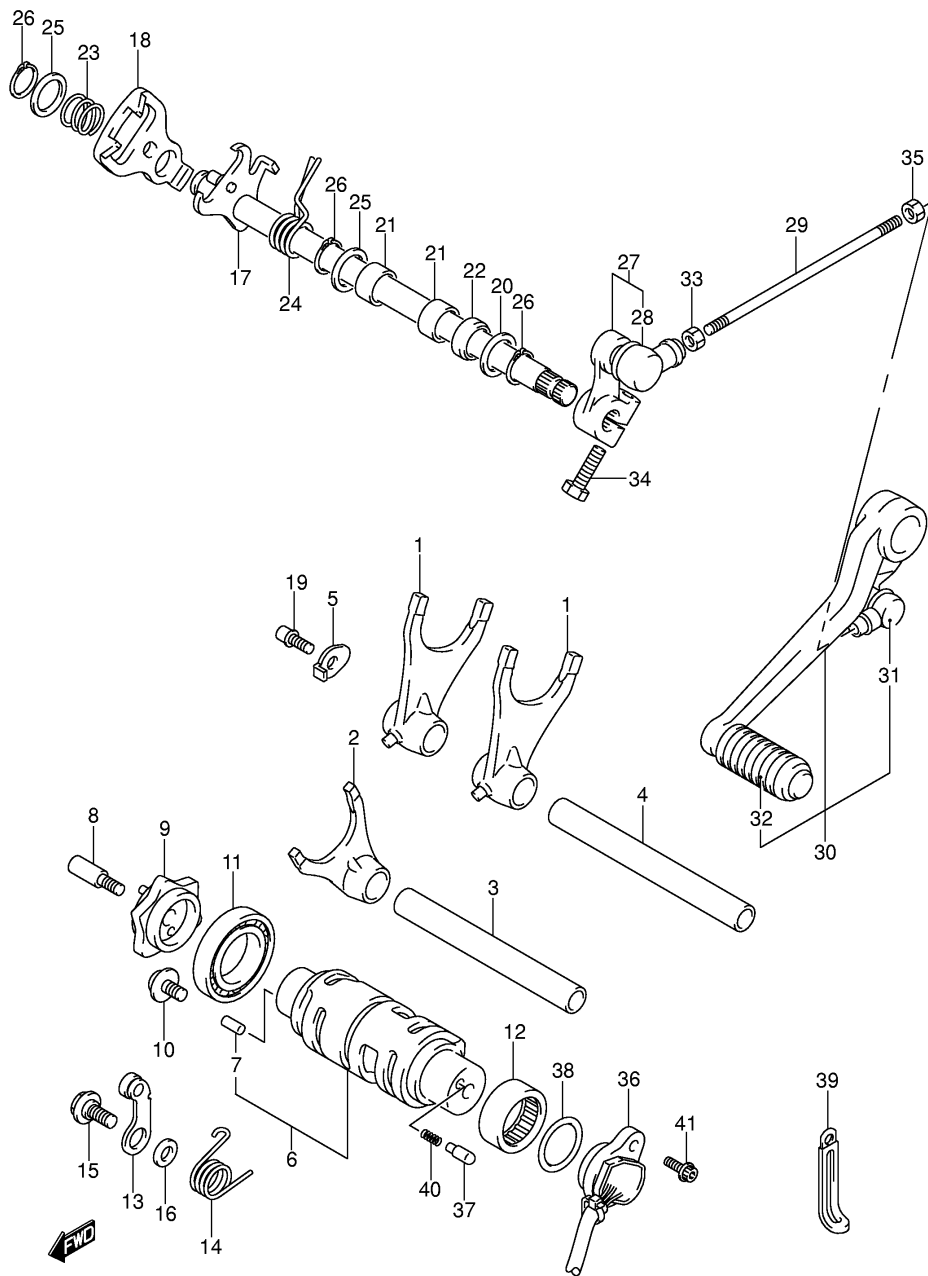

Ref No	Part No	Description
1	25211-35F00	Fork, Gear Shift, No.1
2	25231-35F00	Fork, Gear Shift, No.3
3	25411-26D01	Shaft, Gear Shift Fork, No.2
4	25411-24F00	Shaft, Gear Shift Fork, No.1
5	25451-35F00	Retainer, Gear Shift Fork
6	25310-40F00	Cam, Gear Shift
7	04221-04089	• Pin, Shift Cam
8	25312-42F00	Pin, Cam Shifter
9	25381-13E00	Plate, Gear Shift Cam
10	09136-06147	Screw, Gear Shift Cam
11	09262-25006	Bearing, Gear Shift Cam
12	09263-25018	Bearing, Gear Shift
13	25350-35F00	Stopper, Shift Cam
14	25355-03G00	Spring, Shift Cam Stopper
15	09111-06041	Bolt, Shift Cam (6x14.3)
16	08211-06141	Washer, Cam Stopper
17	25510-40F00	Shaft, Gear Shift
18	25512-06G00	Plate, Gear Shift Cam Drive
19	25671-35F00	Stopper, Gear Shift Arm
20	09160-14016	Washer, Gear Shaft, Lh
21	09263-14027	Bearing, Gear Shaft
22	09283-14006	Seal, Gear Shaft
23	09440-17009	Spring, Shift Return
24	09444-20001	Spring, Shift Return
25	09181-14167	Washer, Gear Shaft, Rh
26	08331-31146	Circlip, Gear Shaft
27	25520-40F00	Arm, Gear Shift Link
28	25526-47000	• Cover, Dust
29	25525-05A10	Rod, Gear Shift Link
30	25600-40F00	Lever Assy, Gear Shift
31	25526-47000	• Cover, Dust
32	25652-20C00	• Rubber, Gear Pedal
33	09140-06025	Nut, Gear Shift Rod, Lh
34	01500-06253	Bolt, Gear Shift Arm
35	08310-00067	Nut, Gear Shift Rod, Rh
36	37730-35F10	Base Assy, Gear Shift Term
37	09209-05011	Contact, Gear Shift Sw
38	09280-26007	O Ring, Gear Shift
39	09404-06429	Clamp (I:45)
40	09440-04010	Spring, Gear Shift Sw
41	09106-05023	Bolt, Gear Shift Sw