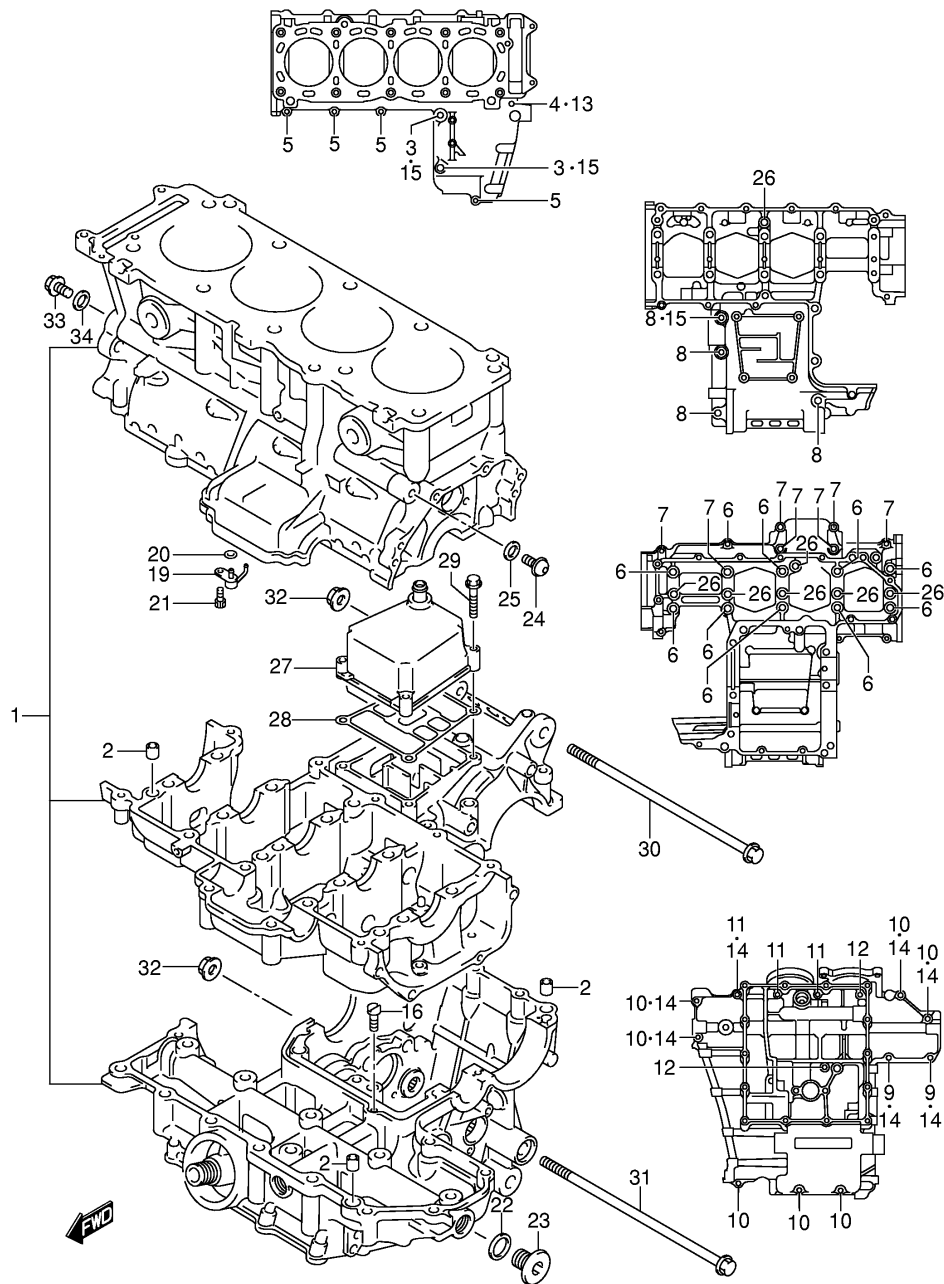

Ref No	Part No	Description
1	11402-40820	Gasket Set
2	11141-35F00	• Gasket, Cylinder Head
3	11173-35F00	• Gasket, Cylinder Head Cover No.1
4	11178-33E00	• Gasket, Cylinder Head Cover No.2
5	11182-35F00	• Cover, 2nd Air Passage
6	09161-11008	• Washer, Head Cover
7	11482-40F00	• Gasket, Clutch Cover
8	11491-33E02	• Gasket, Starter Clutch Cover
9	09280-33004	• O Ring, Crankshaft Hole Plug
10	11492-33E00	• Gasket, Starter Idle Gear Cap
11	11483-18G00	• Gasket, Magneto Cover
12	11484-35F00	• Gasket, Breather Cover
13	12837-18G00	• Gasket, Tensioner Adjuster
14	14181-02F00	• Gasket, Muffler Joint
15	14181-46E00	• Gasket, Exhaust Pipe
16	09280-12012	• O Ring, Muffler Front
17	16491-35F00	• O Ring, Oil Pump
18	09280-19008	• O Ring, Oil Strainer
19	15201-35F00	• O Ring, Fuel Pump

Ref No	Part No	Description
1	11171-35F00	Cover, Cylinder Head
2	11173-35F00	Gasket, Head Cover No.1
3	11178-33E00	Gasket, Head Cover No.2
4	09106-07009	Bolt (7x17.5)
5	09161-11008	Washer
6	09206-08007	Pin
7	11182-35F00	Gasket, 2nd Air Passage

Ref No	Part No	Description
1	11100-18G00	Head Assy, Cylinder
2	07120-06403	• Bolt
3	09206-08007	• Pin
4	11115-11D70	Guide, Valve (os 0.3)
5	11141-35F00	Gasket, Cylinder Head
6	04211-11169	Pin
7	09103-10330	Bolt
8	09160-10082	Washer
9	09103-06222	Bolt, Oil Gallery
10	07120-06503	Bolt, Cylinder Head
11	09168-06023	Gasket
12	09482-00458	Spark Plug (ngk,cr9e)
12	09482-00459	Spark Plug (denso,u27esr-n)
12	09482-00456	Spark Plug (ngk,cr8e)
12	09482-00460	Spark Plug (ngk,cr10e)
12	09482-00457	Spark Plug (denso,u24esr-n)
12	09482-00461	Spark Plug (denso,u31esr-n)
13	13101-40F10	Pipe, Intake
14	09280-46006	• O Ring
15	13170-35F01	Clamp
16	02122-06163	Screw
17	09106-10069	Bolt, Eng Mounting Head (10x45)
18	09106-10070	Bolt, Eng Mounting Head (10x55)
19	09280-04004	O Ring
20	09493-80005	Jet, Oil
21	13650-10G00	Sensor, Water Temperature
22	09168-12017	Gasket