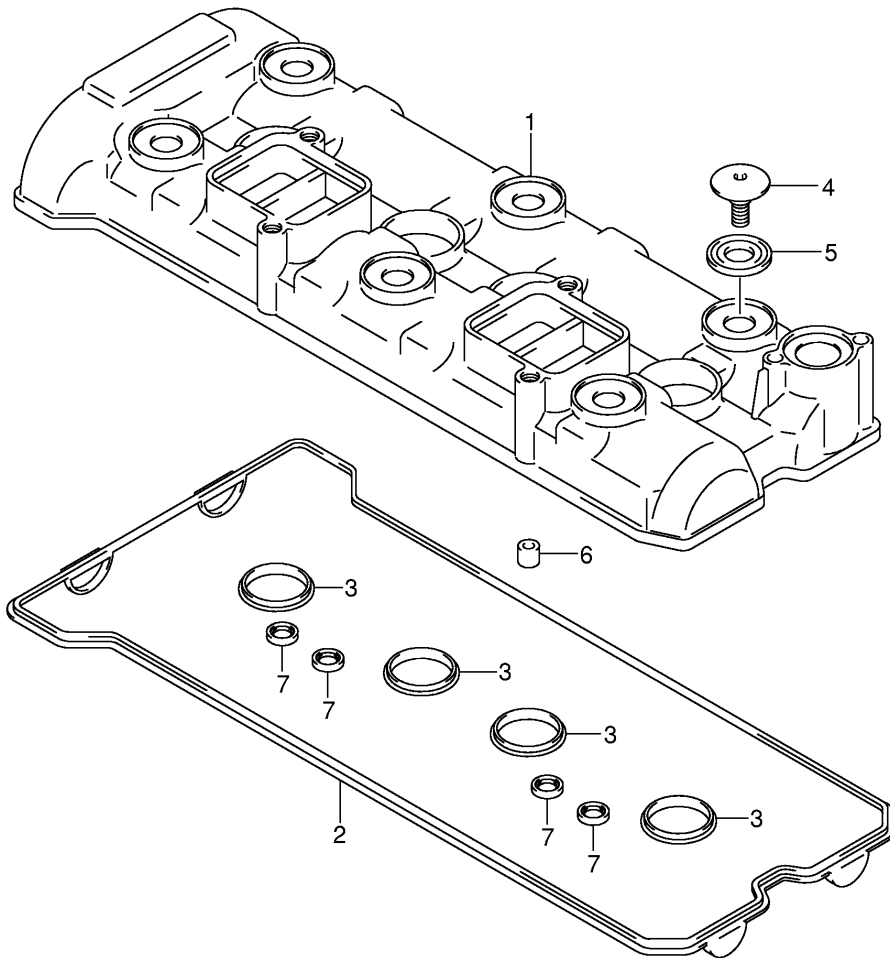

Ref No	Part No	Description
1	11402-40820	Gasket Set
2	11141-35F00	• Gasket, Cylinder Head
3	11173-35F00	• Gasket, Cylinder Head Cover No.1
4	11178-33E00	• Gasket, Cylinder Head Cover No.2
5	11182-35F00	• Cover, 2nd Air Passage
6	09161-11008	• Washer, Head Cover
7	11482-40F00	• Gasket, Clutch Cover
8	11491-33E02	• Gasket, Starter Clutch Cover
9	09280-33004	• O Ring, Crankshaft Hole Plug
10	11492-33E00	• Gasket, Starter Idle Gear Cap
11	11483-18G00	• Gasket, Magneto Cover
12	11484-35F00	• Gasket, Breather Cover
13	12837-18G00	• Gasket, Tensioner Adjuster
14	14181-02F00	• Gasket, Muffler Joint
15	14181-46E00	• Gasket, Exhaust Pipe
16	09280-12012	• O Ring, Muffler Front
17	16491-35F00	• O Ring, Oil Pump
18	09280-19008	• O Ring, Oil Strainer
19	15201-35F00	• O Ring, Fuel Pump

Ref No	Part No	Description
1	11171-35F00	Cover, Cylinder Head
2	11173-35F00	Gasket, Head Cover No.1
3	11178-33E00	Gasket, Head Cover No.2
4	09106-07009	Bolt (7x17.5)
5	09161-11008	Washer
6	09206-08007	Pin
7	11182-35F00	Gasket, 2nd Air Passage

Ref No	Part No	Description
1	11100-18G00	Head Assy, Cylinder
2	07120-06403	• Bolt
3	09206-08007	• Pin
4	11115-11D70	Guide, Valve (os 0.3)
5	11141-35F00	Gasket, Cylinder Head
6	04211-11169	Pin
7	09103-10330	Bolt
8	09160-10082	Washer
9	09103-06222	Bolt, Oil Gallery
10	07120-06503	Bolt, Cylinder Head
11	09168-06023	Gasket
12	09482-00458	Spark Plug (ngk,cr9e)
12	09482-00459	Spark Plug (denso,u27esr-n)
12	09482-00456	Spark Plug (ngk,cr8e)
12	09482-00460	Spark Plug (ngk,cr10e)
12	09482-00457	Spark Plug (denso,u24esr-n)
12	09482-00461	Spark Plug (denso,u31esr-n)
13	13101-40F10	Pipe, Intake
14	09280-46006	• O Ring
15	13170-35F01	Clamp
16	02122-06163	Screw
17	09106-10069	Bolt, Eng Mounting Head (10x45)
18	09106-10070	Bolt, Eng Mounting Head (10x55)
19	09280-04004	O Ring
20	09493-80005	Jet, Oil
21	13650-10G00	Sensor, Water Temperature
22	09168-12017	Gasket