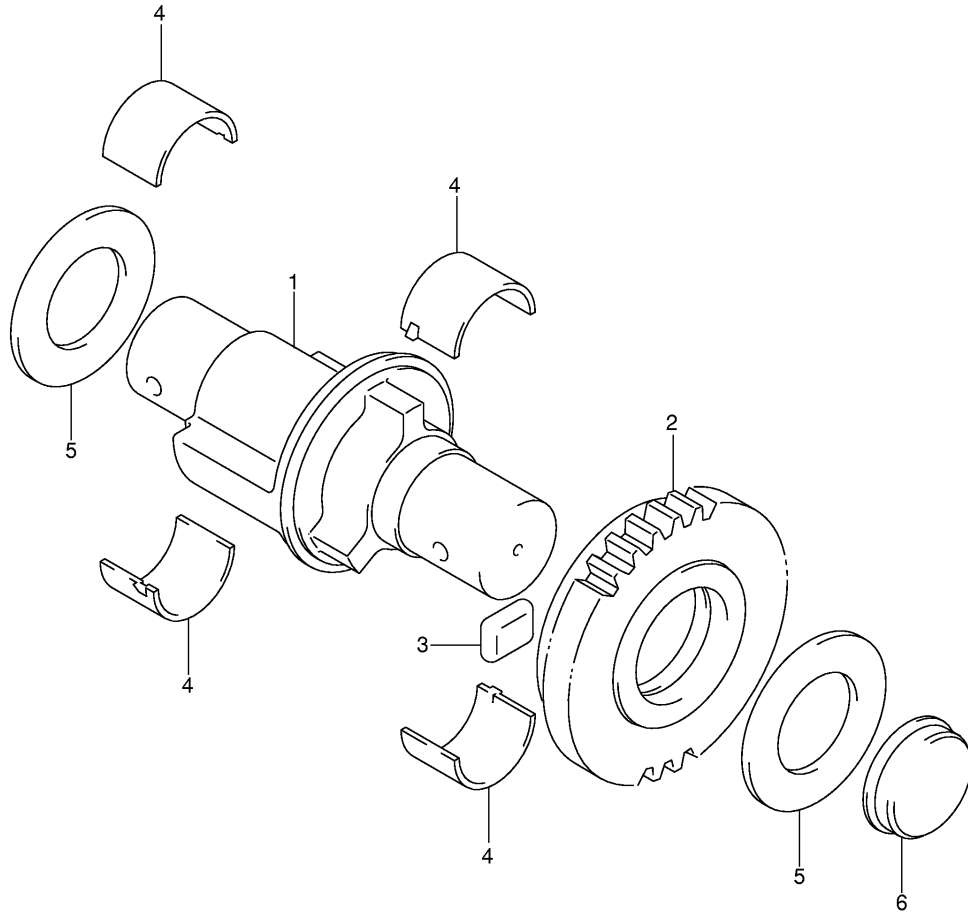

Ref No	Part No	Description
1	12654-40F00	Balancer, Crank
2	12666-40F00	Gear, Crank Balancer
3	12686-40F00	Damper, Crank Balancer Gear
4	12229-40F50-0A0	Bearing, Crank Balancer (green)
4	12229-40F50-0B0	Bearing, Crank Balancer (black)
4	12229-40F50-0C0	Bearing, Crank Balancer (brown)
5	09181-23002	Washer
6	09241-26004	Plug, Balancer Shaft Hole