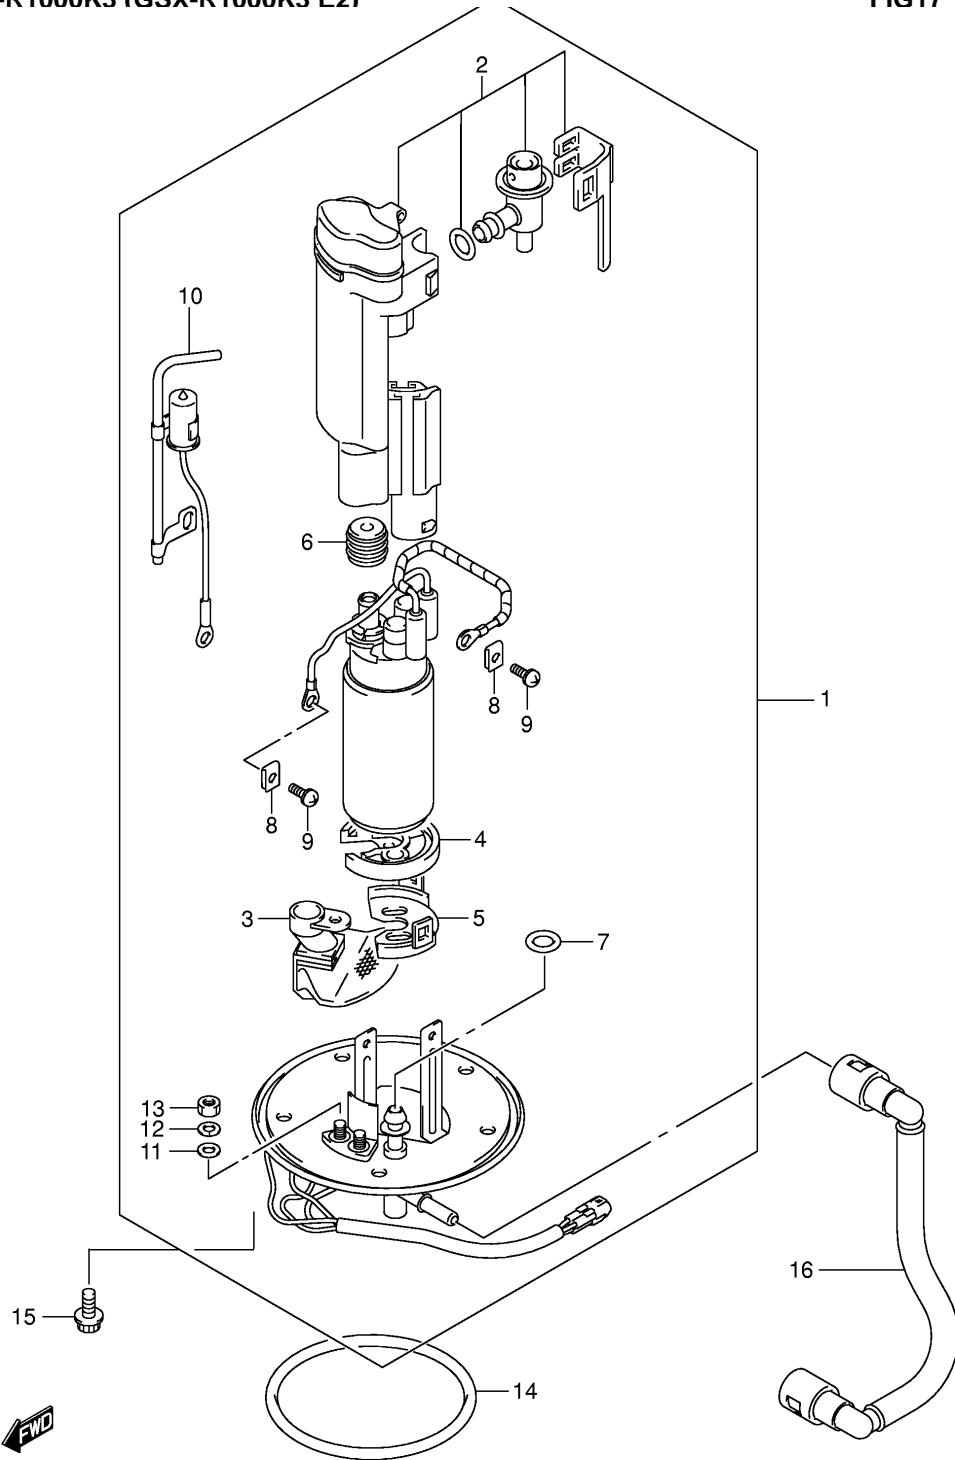

Ref No	Part No	Description
1	15100-35F30	Pump Assy, Fuel
2	15410-42F00	. Filter Assy, Fuel
3	15420-24FB0	. Strainer, Fuel Pump
4	15111-35F00	. Cushion, Fuel Pump
5	15112-42F00	. Holder, Fuel Pump
6	15114-35F00	. Bush, Fuel Pump
7	15113-35F00	. O Ring
8	15115-35F00	. Nut
9	15116-35F10	. Screw
10	15170-35F10	. Thermistor
11	15171-35F00	. Washer
12	15172-35F00	. Spring Washer
13	15173-35F00	. Nut
14	15201-35F00	O Ring, Fuel Pump
15	07120-06123	Bolt
16	15810-18G00	Hose, Fuel