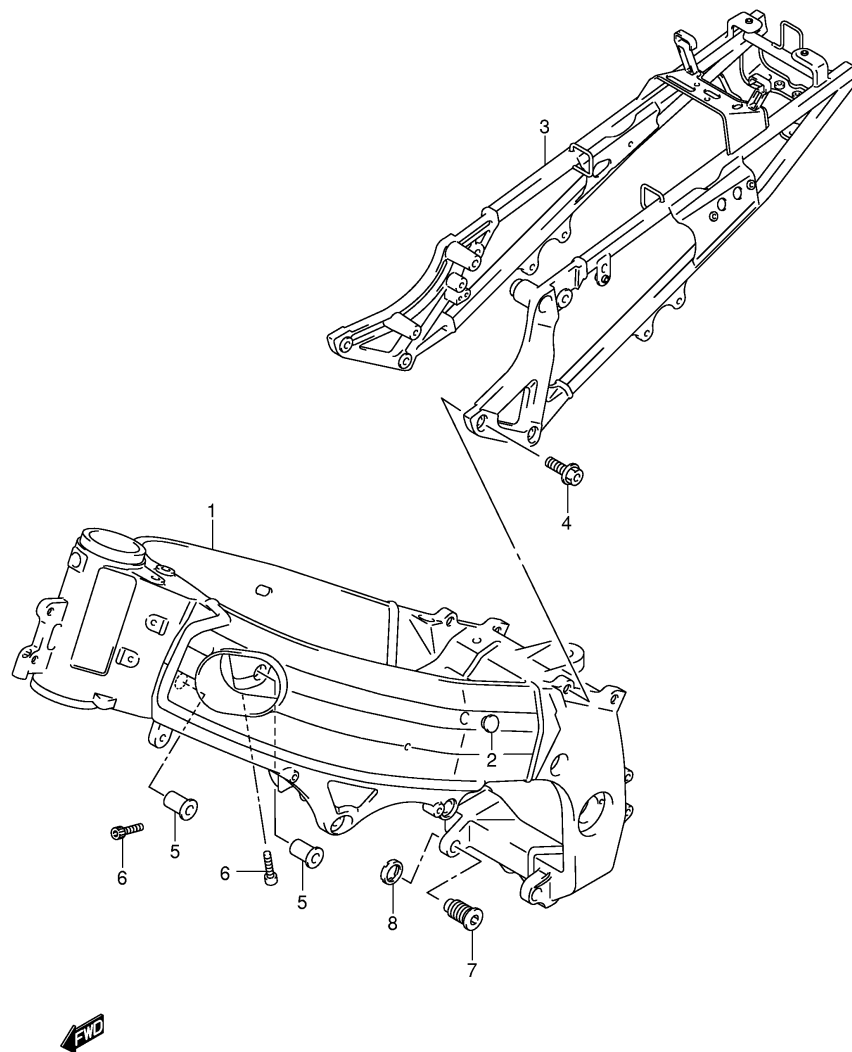

Ref No	Part No	Description
1	41100-18G00-YAP	Frame (black)
2	43585-18G00	Cap, Tank Rail
3	41200-18G00-YAP	Rail, Seat (black)
4	41233-18G00	Bolt, Seat Rail
5	41911-40F01	Spacer, Engine Mount
6	09106-08149	Bolt, Spacer
7	41921-35F00	Bolt, Crankcase Adjust
8	41922-18G00	Nut, Crank Case Adjust