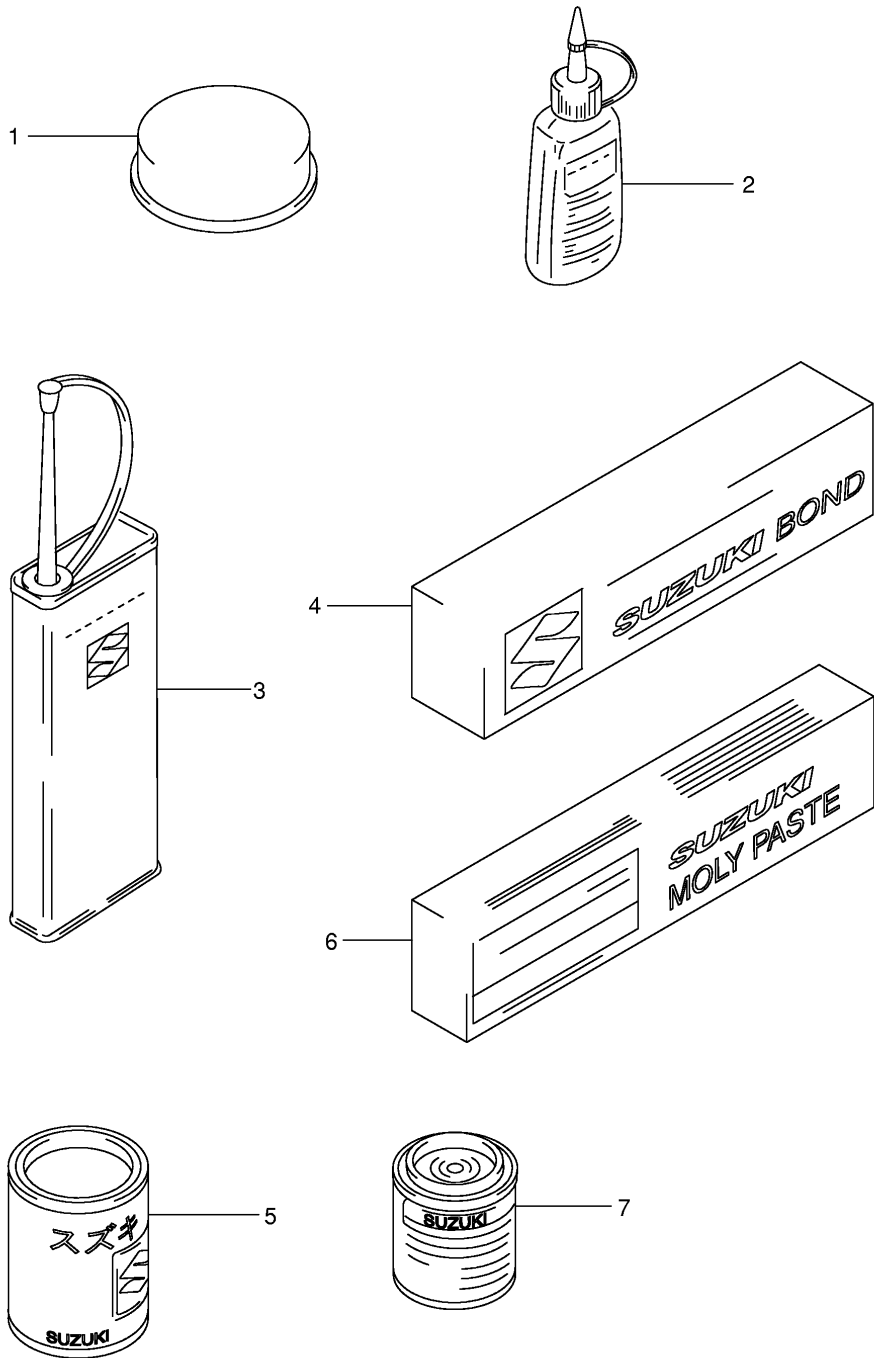

Ref No	Part No	Description
1	99000-25110	Suzuki Pbc Grease
2	99104-32020	Thread Lock Super (1361a)
2	99104-32030	Thread Lock Super (1363a)
2	99000-32050	Thread Lock Super (1342)
2	99000-32100	Thread Lock Super (1305)
2	99000-32130	Thread Lock Super (1360)
3	99000-32040	Thread Lock Cement
4	99000-31140	Suzuki Bond (1207b)
5	99000-25030	Suzuki Super Grease
6	99000-25140	Suzuki Moly Paste
7	99000-10109-019	Paint (black)
7	99000-10209-YBA	Paint (pearl Suzuki Deep Blue No.2)
7	99000-10209-YD8	Paint (sonic Silver Metallic)
7	99000-10209-YU9	Paint (pearl Yellow)