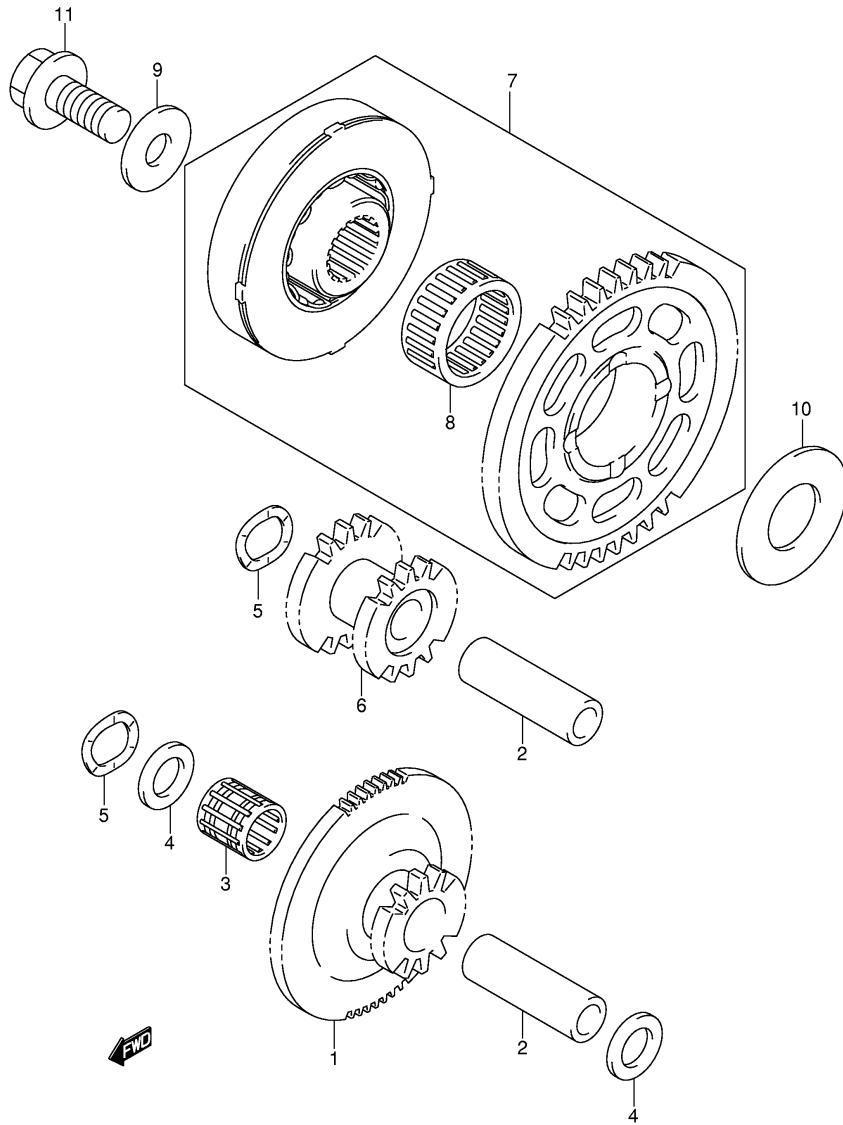

Ref No	Part No	Description
1	12611-40F00	Gear, Starter Idle No.1
2	12151-09204	Pin
3	09263-12023	Bearing
4	09181-12167	Washer, Starter Idle No.1
5	09164-12021	Washer
6	12612-40F00	Gear, Starter Idle No.2
7	12600-40830	Clutch Set, Starter
8	09263-26035	• . Bearing
9	08211-10285	Washer
10	08211-20403	Washer
11	09103-10189	Bolt (10x23)