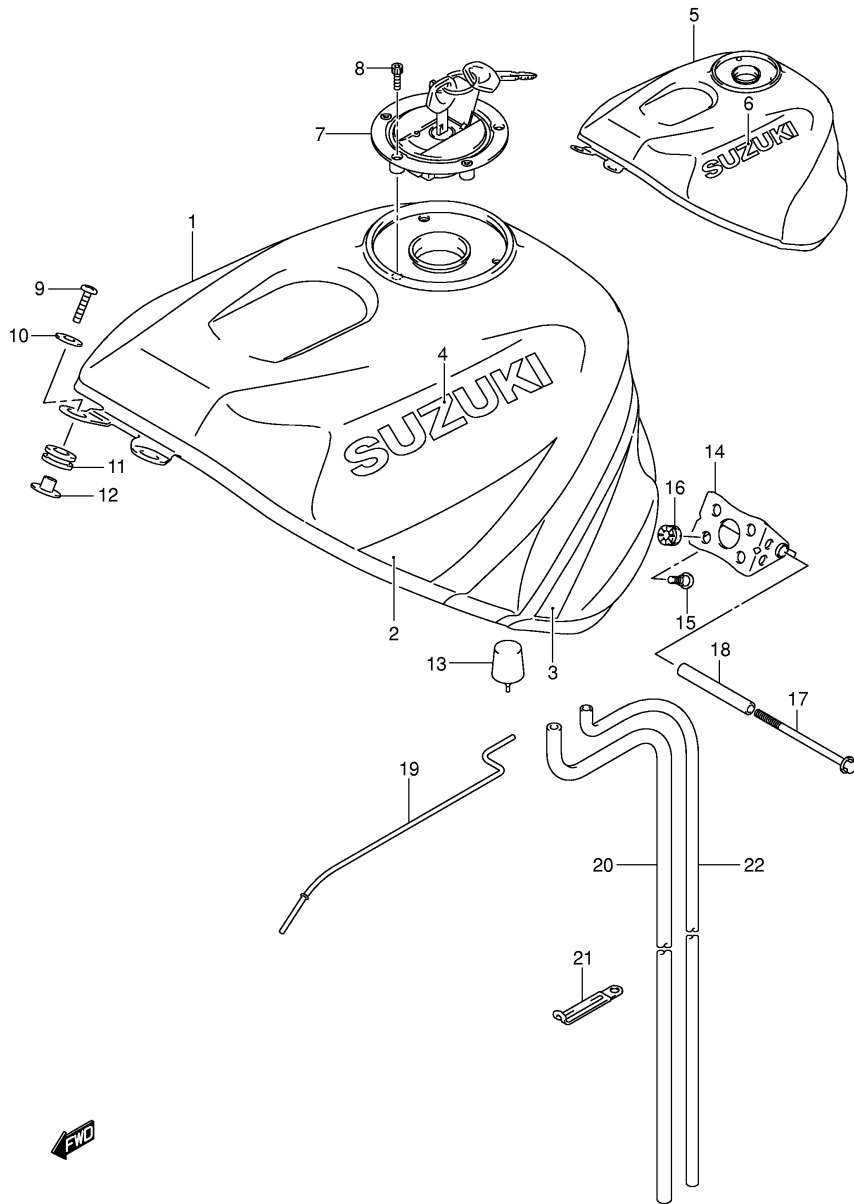

Ref No	Part No	Description
1	44100-18G10-LR5	Tank Assy, Fuel
1	44100-18G10-LR8	Tank Assy, Fuel
1	44100-18G00-LR5	Tank Assy, Fuel
1	44100-18G00-LR8	Tank Assy, Fuel
2	68110-18G00-LS3	. Tape Set, Upper
2	68110-18G00-LR8	. Tape Set, Upper
3	68110-18G10-LS3	. Tape Set, Lower
3	68110-18G10-LR8	. Tape Set, Lower
4	68111-12C30-YBD	. Emblem (white)
4	68111-12C30-YD8	. Emblem (silver)
5	44100-18G40-YD8	Tank Assy Fuel (silver)
5	44100-18G30-YD8	Tank Assy Fuel (silver)
6	68111-12CA0-YC8	. Emblem (black)
7	44200-16850	Cap Set, Fuel Tank
8	09106-05017	Bolt
9	09139-06029	Bolt, Front
10	09160-06054	Washer
11	44511-19F00	Cushion, Front
12	44512-19F00	Spacer, Front
13	44542-18G00	Cushion, Side No.2
14	44530-18G00	Bracket, Rear No.1
15	09139-06132	Screw
16	09320-08071	Cushion
17	09103-06015	Bolt, Joint
18	44561-18G00	Spacer
19	44574-35F00	Stay, Fuel Tank
20	44423-16G01	Hose, Water Drain
21	09404-06431	Clamp
22	44424-18G00	Hose, Breather