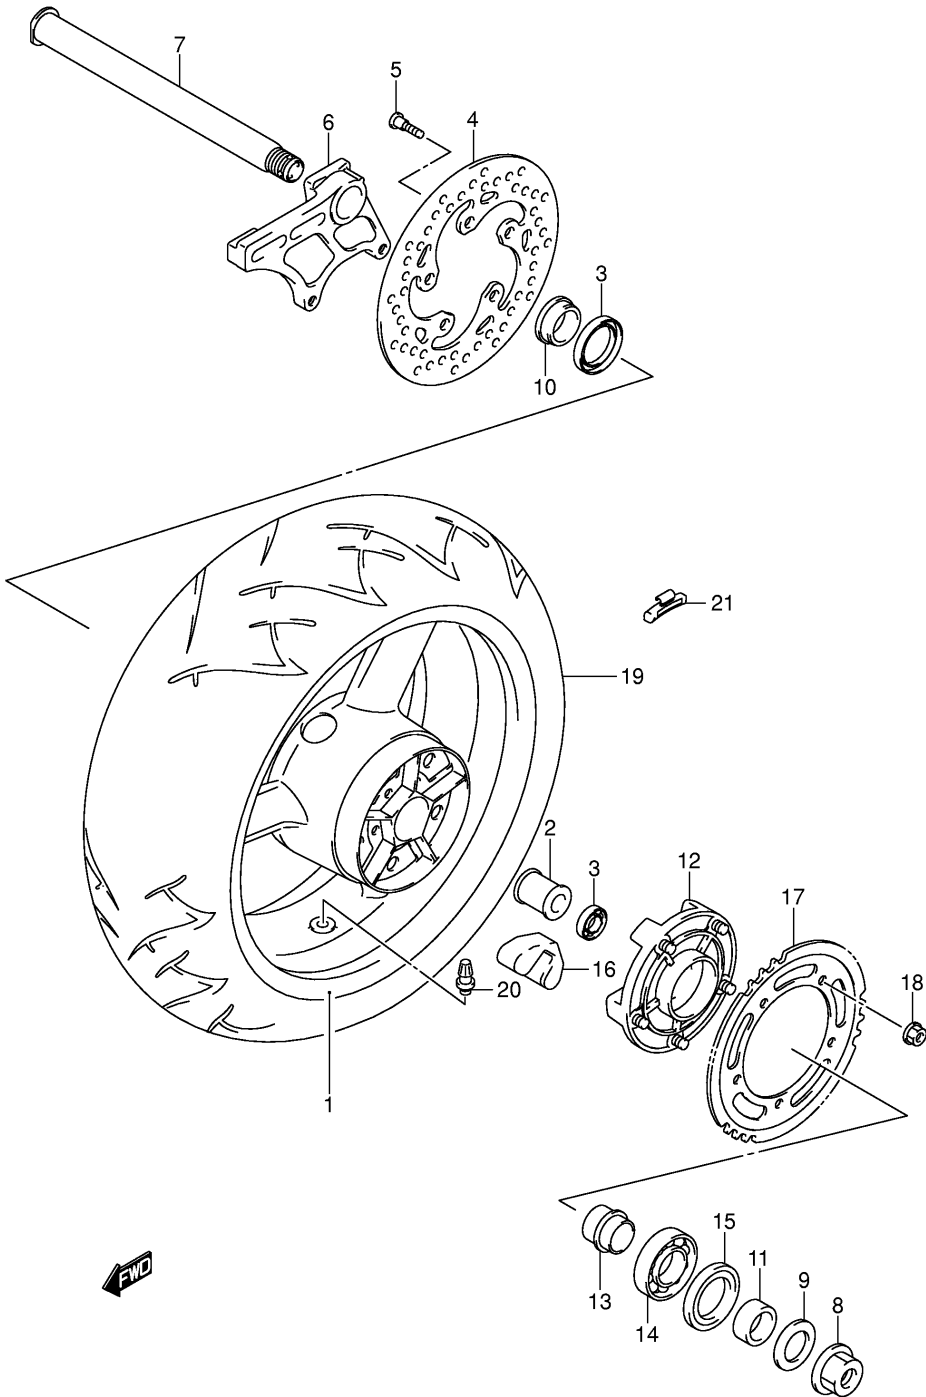

Ref No	Part No	Description
1	64111-40F00-019	Wheel, Rear (17xmt6.00) (black)
2	64731-40F00	Spacer, Hub Bearing
3	09262-28043	Bearing (28x52x12)
4	69211-18G00	Disc, Rear Brake
5	09106-08148	Bolt
6	69721-18G00	Bracket, Rear Caliper
7	64711-33E20	Axle, Rear
8	09159-25001	Nut
9	09160-25070	Washer, Rr Axle Nut
10	64741-35F00	Spacer, Axle Rh
11	64751-40F00	Spacer, Axle Lh
12	64610-35F30	Drum, Rear Sprocket
13	64733-35F00	Retainer, Sprocket Drum
14	09262-32007	Bearing (32x65x17)
15	09285-39001	Seal (39x65x7)
16	64651-35F00	Absorber, Hub Shock
17	64511-40F10	Sprocket, Rear (nt:42)
18	08319-31107	Nut
19	65110-18G00	Tire, Rear, 190/50zr17 M/c (73w)
20	43130-24A00	Valve Assy, Wheel Rim (tr412)
21	43222-73H10	Balancer (10g)
21	43224-73H10	Balancer (20g)
21	43226-73H10	Balancer (30g)
22	09284-37001	Seal, Rear Wheel Bearing, R