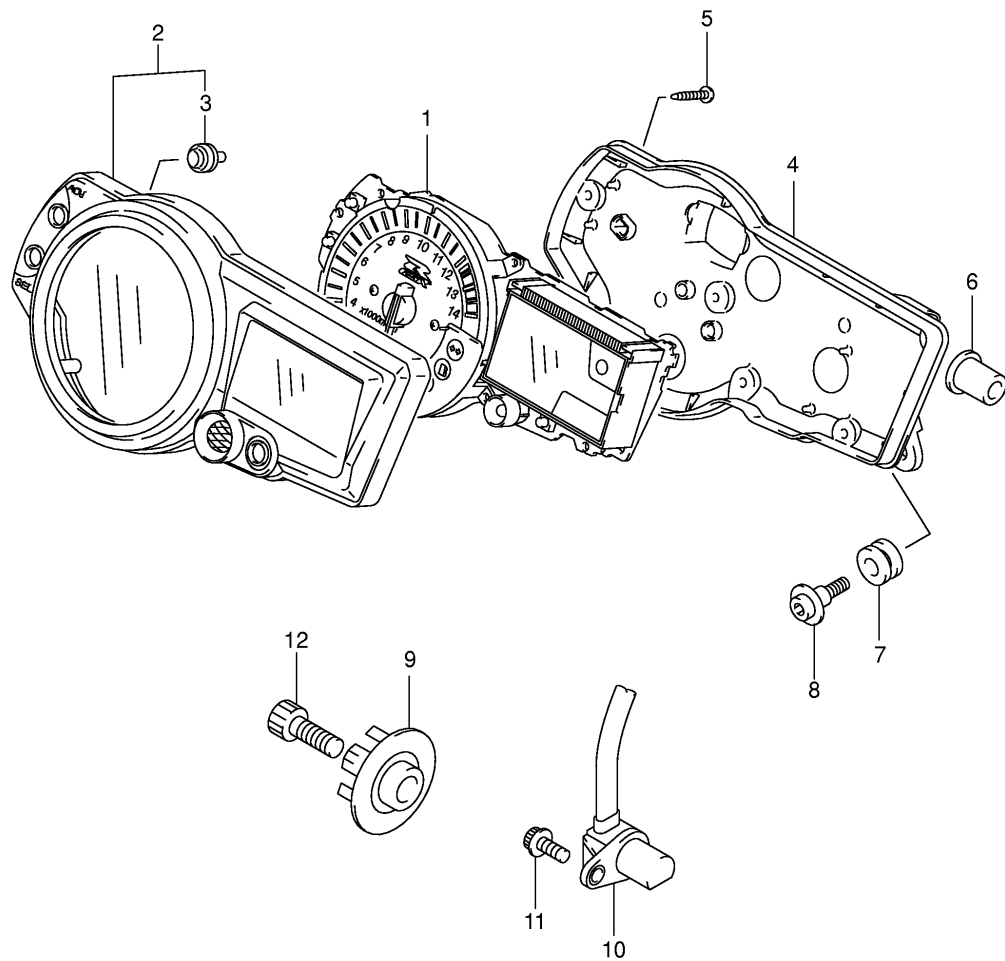

Ref No	Part No	Description
1	34120-18G10	Speed & Tachometer Assy (mile/kilo)
1	34120-18G00	Speed & Tachometer Assy (kilo)
2	34150-18G00	Case, Speedometer Upper
3	34124-24F00	• . Switch, Lever
4	34111-18G00	Case, Speedometer Lower
5	34383-35F00	Screw
6	09320-07010	Cushion
7	34955-33E00	Cushion, Meter
8	34149-18G00	Screw
9	34981-35F00	Rotor, Speed
10	34990-35F00	Sensor, Speed
11	07120-05123	Bolt, Speed Sensor
12	07130-08253	Bolt, Speed Rotor