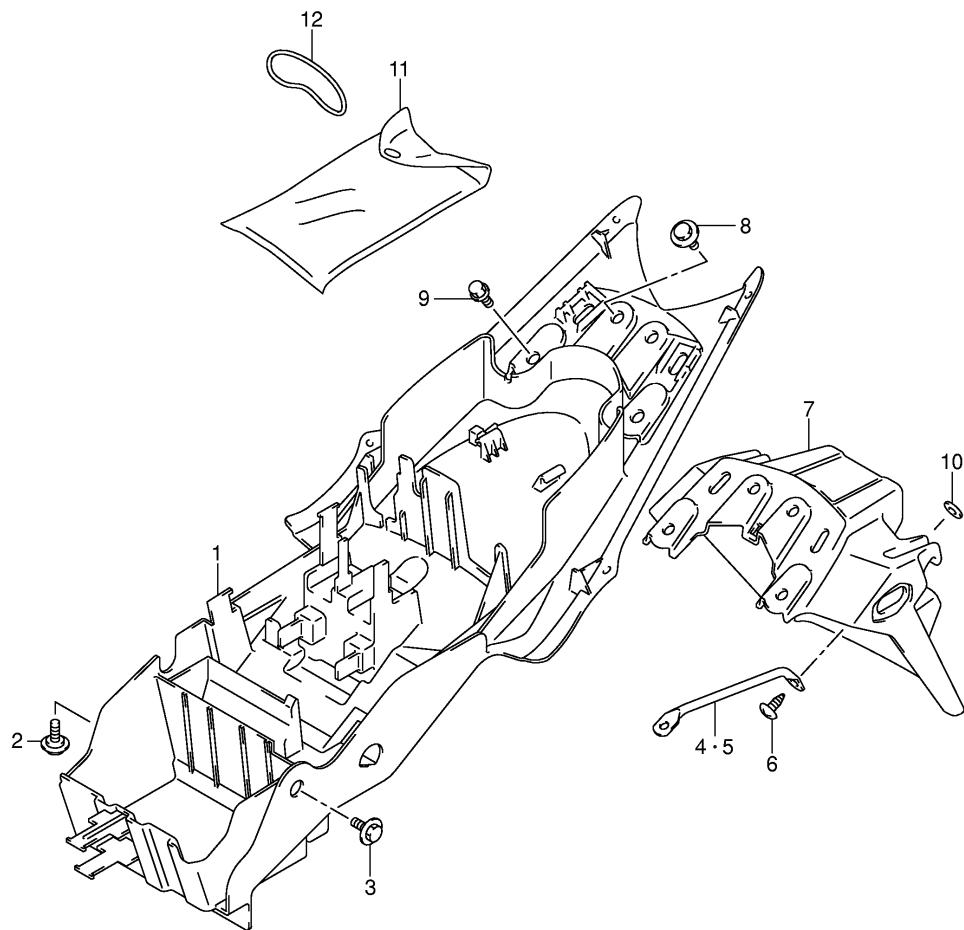

Ref No	Part No	Description
1	63110-18G00-291	Fender, Rear Front
2	09111-06081	Bolt, Front Rh
3	09116-06168	Bolt, Front Lh
4	63121-18G00	Plate, Rear Fender Rh
5	63122-18G00	Plate, Rear Fender Lh
6	03542-06163	Screw
7	63112-18G00-291	Fender, Rear (black)
8	09116-06168	Bolt, Rear
9	01550-06163	Bolt, Rear
10	08322-01063	Washer, Lic Plate
11	09800-21039	Tool Assy
12	09280-61002	Band, Tool