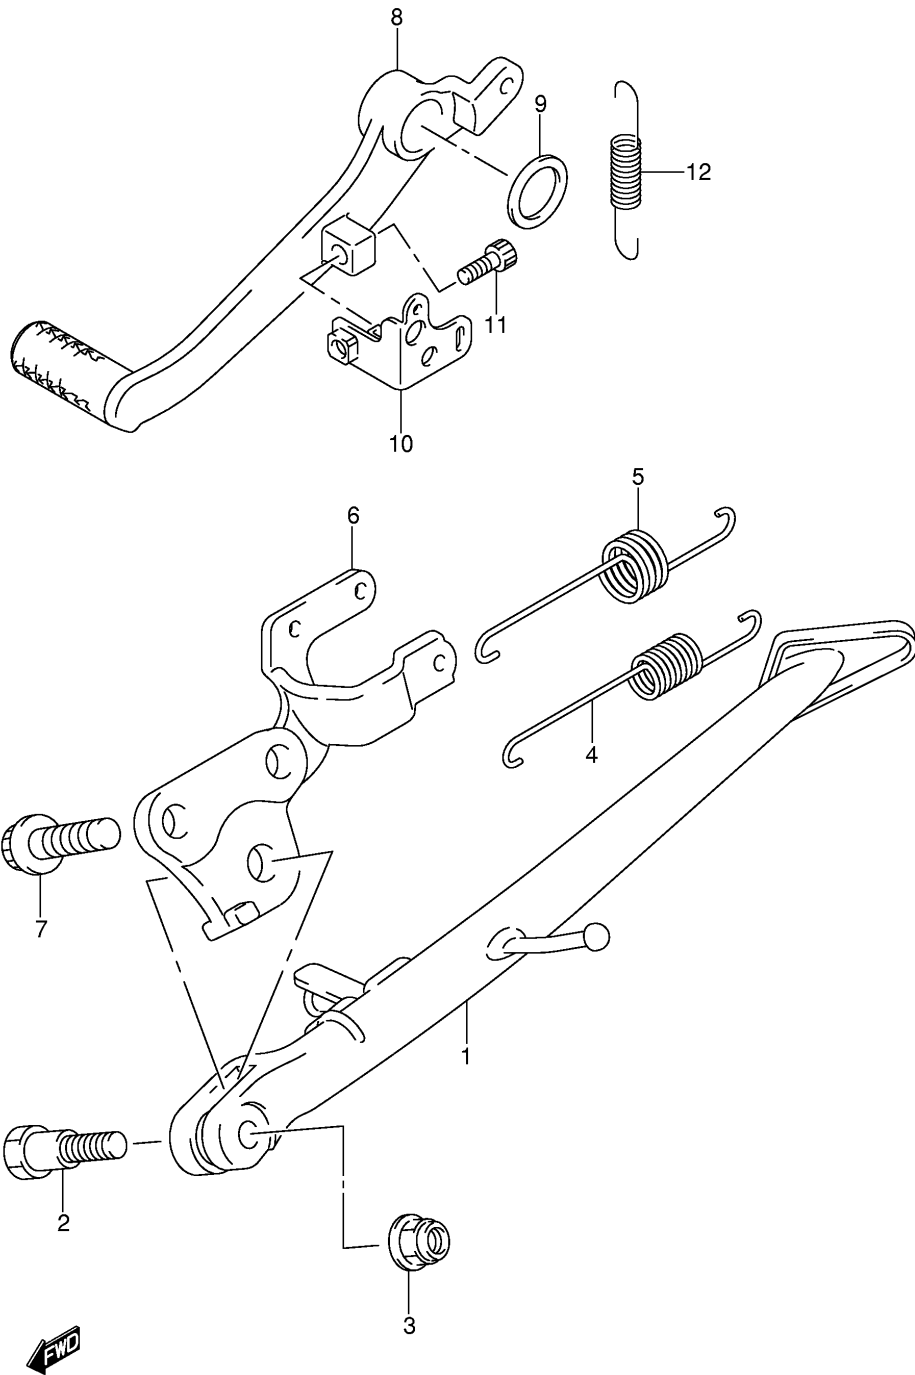

Ref No	Part No	Description
1	42310-40F00	Stand, Prop
2	09111-10059	Bolt, Prop Stand
3	09159-10103	Nut
4	09443-14070	Spring, Inner
5	09443-19016	Spring, Outer
6	42330-35F01	Bracket, Prop Stand
7	09106-10064	Bolt
8	43111-35F10	Pedal, Brake
9	09160-18022	Washer
10	43560-35F10	Hook, Return Spring
11	07130-06163	Bolt
12	09443-11035	Spring, Return