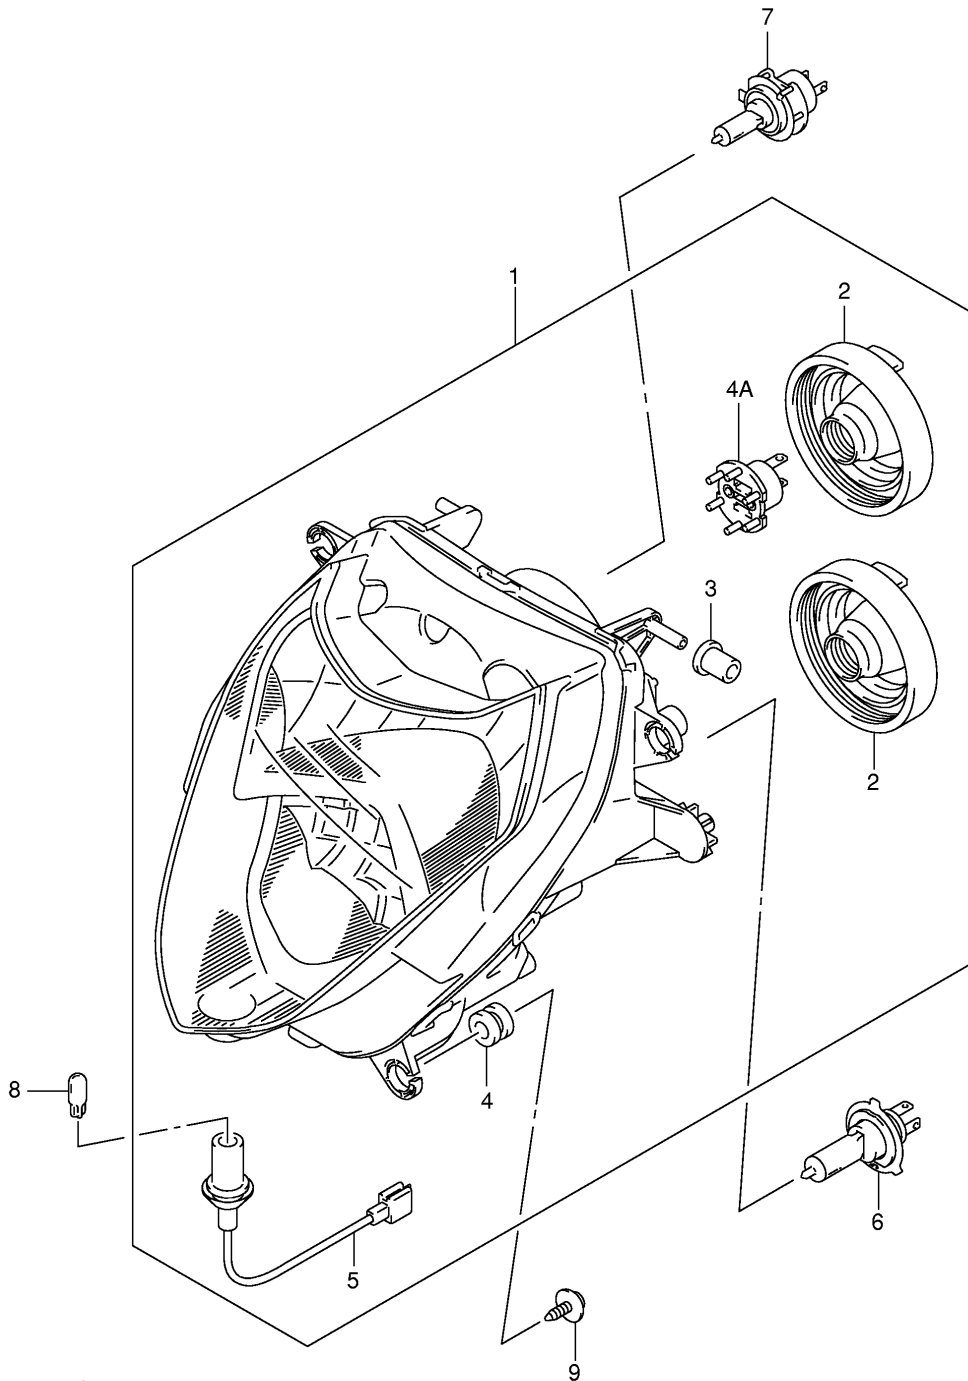

Ref No	Part No	Description
1	35100-18G20-999	Headlamp Assy
1	35100-18G50-999	Headlamp Assy
2	35179-64G00	. Cover, Socket
3	09320-07010	. Cushion
4	09320-09039	. Cushion
4a	34175-33E50	Adapter Assy
5	36118-18G50	. Cord Assy
6	09471-12182	Bulb (12v60/55w,h4)
7	09471-12188	Bulb (12v55w,h7)
8	09471-12216	Bulb (12v5w)
9	09136-05062	Screw