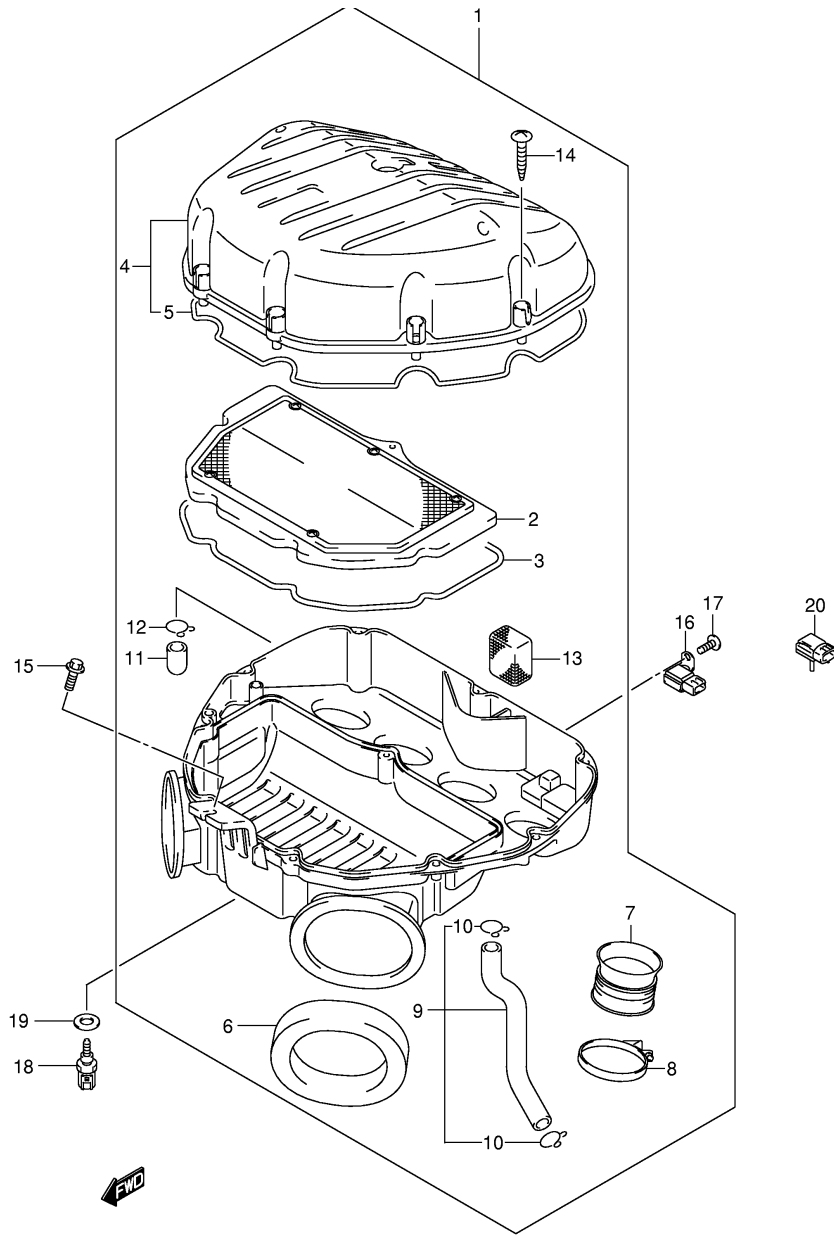

Ref No	Part No	Description
1	13700-40F10	Cleaner Assy, Air
2	13780-35F00	• . Filter Assy
3	13756-35F00	• . Gasket, Case
4	13740-35F00	• . Cap, Air Cleaner
5	13746-35F00	•• .. Gasket, Cap
6	13736-24F01	• . Cushion, Duct
7	13881-40F00	• . Tube, Outlet
8	09402-60208	• . Clamp
9	13850-35F00	• . Tube, Breather
10	09401-14301	•• .. Clip
11	13859-41B10	• . Plug, Drain
12	09401-14301	• . Clip
13	13788-24F00	• . Filter, Breather
14	13831-35F00	• . Screw
15	09116-06130	Bolt
16	15620-35F00	Sensor, Boost
17	03541-06103	Screw
18	13650-61B00	Sensor, Air Temperature
19	09168-12017	Gasket
20	15620-10G00	Sensor, Air Pressure