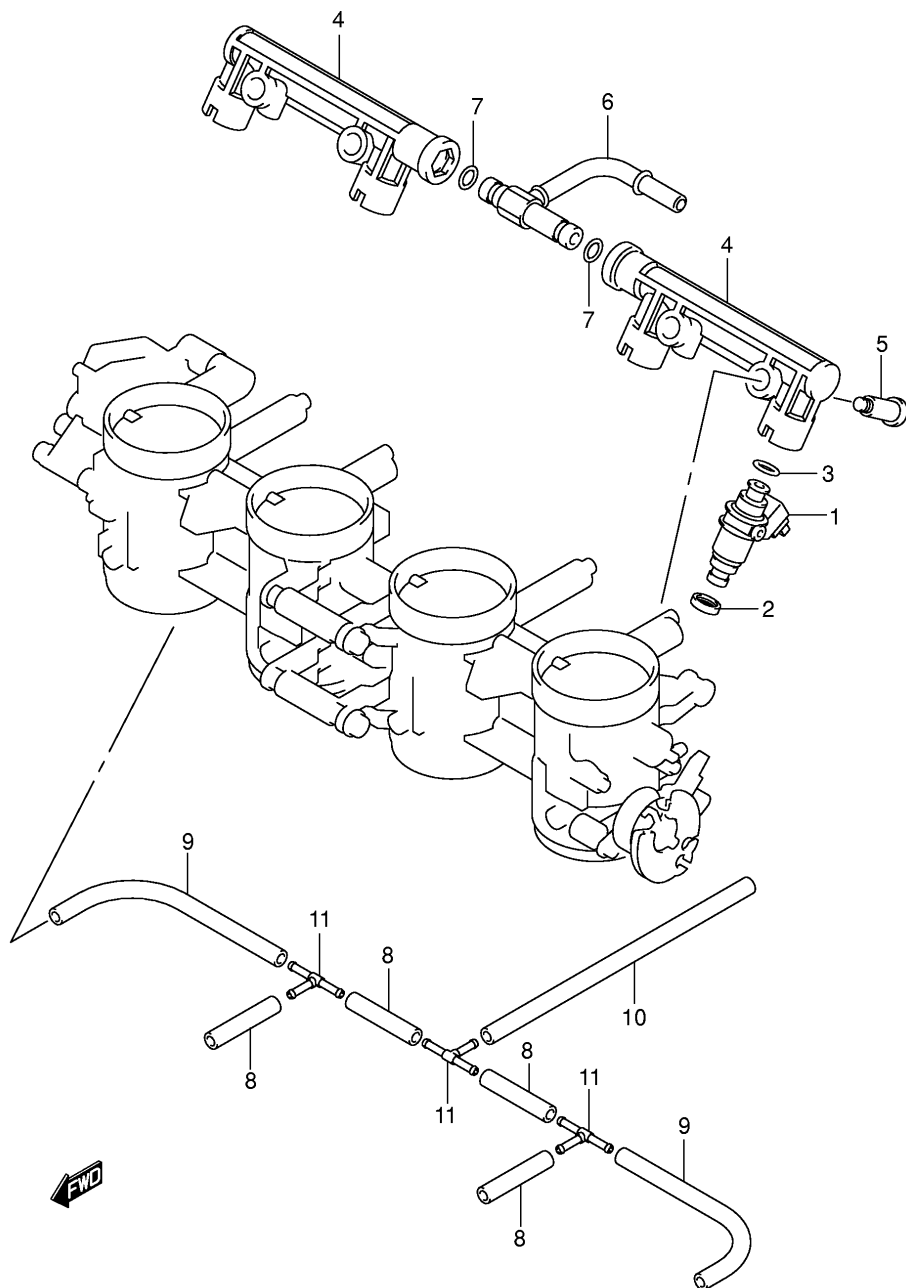

Ref No	Part No	Description

1	15710-10G00	Injector Assy
2	15722-10G00	Ring, Cushion
3	15721-10G00	O Ring
4	13471-18G00	Pipe, Fuel
5	13601-35F00	Screw
6	13473-35F01	Joint
7	15721-24F00	O Ring
8	13697-24F00	Hose (3x7x35)
9	13697-24F20	Hose (3x7x100)
10	13697-35F00	Hose (3x7x170)
11	13471-24F30	3 Way