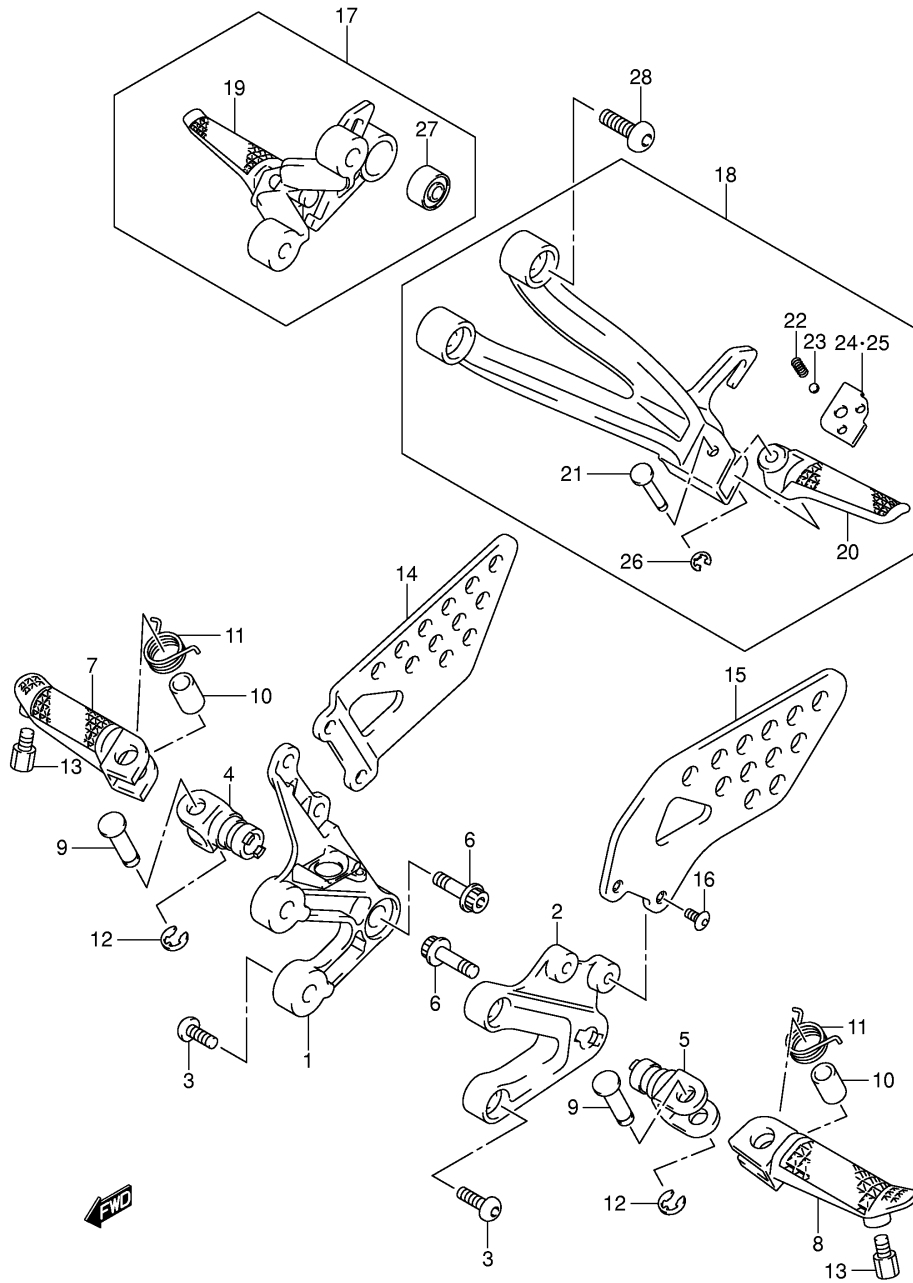

Ref No	Part No	Description
1	43511-18G00	Bracket, Front Footrest Rh
2	43521-18G00	Bracket, Front Footrest Lh
3	09106-08150	Bolt, Bracket
4	43530-35F10	Holder, Footrest Rh
5	43540-35F10	Holder, Footrest Lh
6	09106-10064	Bolt, Holder
7	43516-35F00	Bar, Front Footrest Rh
8	43526-35F00	Bar, Front Footrest Lh
9	09208-08014	Pin
10	09180-08149	Spacer
11	09448-18022	Spring
12	08332-11063	E Ring
13	43576-07D01	Bolt, Bank Sensor
14	43571-18G00	Guard, Footrest Rh
15	43576-18G00	Guard, Footrest Lh
16	09139-05067	Screw, Guard Lh
17	43600-18G00	Footrest Assy, Pillion Rh
18	43700-18G00	Footrest Assy, Pillion Lh
19	43611-35F01	. Bar, Pillion Rh
20	43621-35F01	. Bar, Pillion Lh
21	87259-85510	. Pin
22	09440-05005	. Spring
23	06111-07004	. Ball
24	43816-33E21	. Plate, Rh
25	43826-33E22	. Plate, Lh
26	08332-11043	. E Ring
27	09319-08028	. Bush, Muffler Support
28	09106-08150	Bolt, Bracket