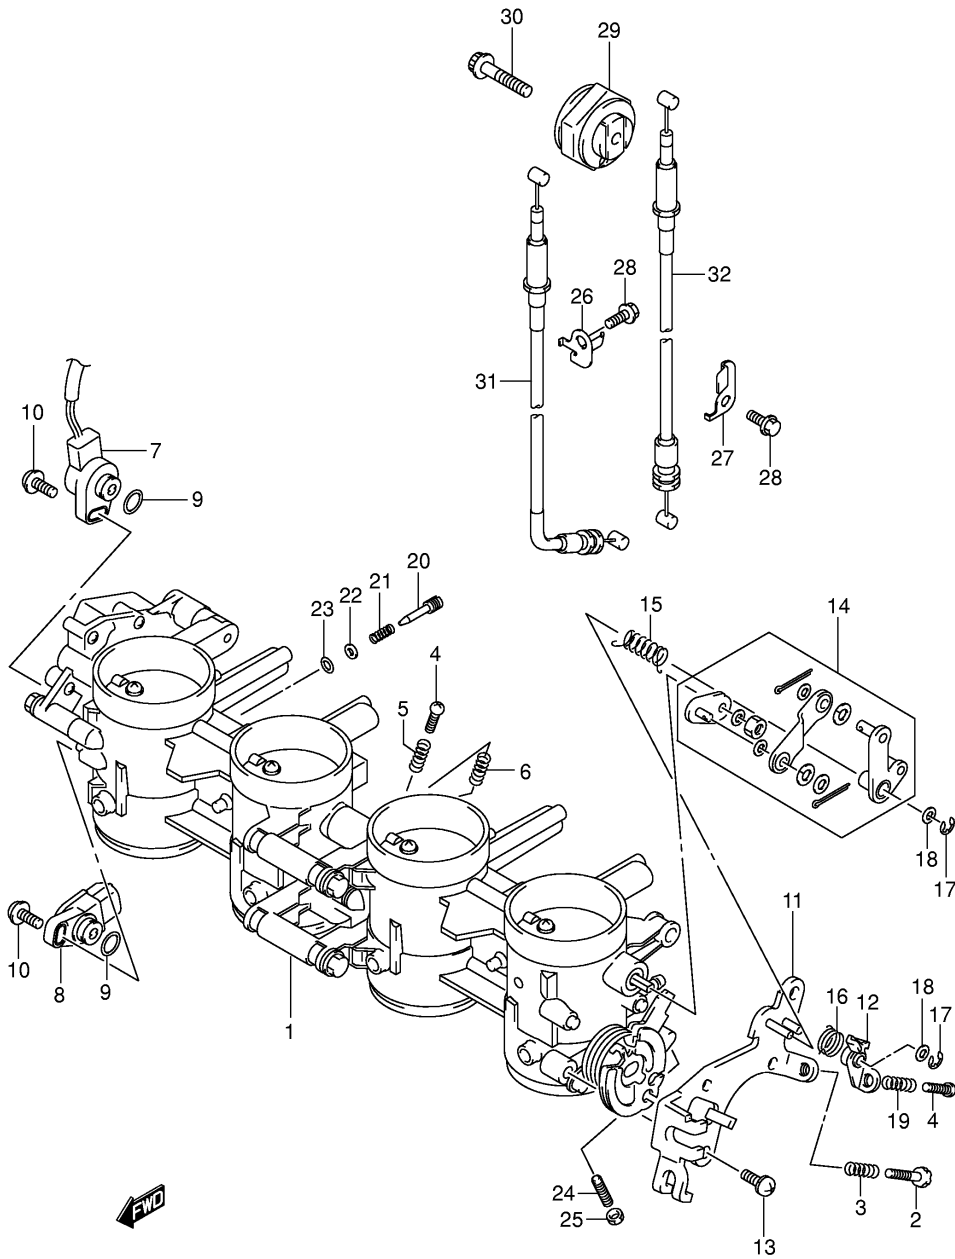

Ref No	Part No	Description
1	12611-40F00	Gear, Starter Idle No.1
2	12151-09204	Pin
3	09263-12023	Bearing
4	09181-12167	Washer, Starter Idle No.1
5	09164-12021	Washer
6	12612-40F00	Gear, Starter Idle No.2
7	12600-40830	Clutch Set, Starter
8	09263-26035	• . Bearing
9	08211-10285	Washer
10	08211-20403	Washer
11	09103-10189	Bolt (10x23)

Ref No	Part No	Description
1	12654-40F00	Balancer, Crank
2	12666-40F00	Gear, Crank Balancer
3	12686-40F00	Damper, Crank Balancer Gear
4	12229-40F50-0A0	Bearing, Crank Balancer (green)
4	12229-40F50-0B0	Bearing, Crank Balancer (black)
4	12229-40F50-0C0	Bearing, Crank Balancer (brown)
5	09181-23002	Washer
6	09241-26004	Plug, Balancer Shaft Hole

Ref No	Part No	Description
1	12760-40F00	Chain, Cam Shaft Drive
2	12771-18G00	Guide, Cam Chain No.1
3	12782-35F10	Guide, Cam Chain No.2
4	12811-40F00	Tensioner, Cam Chain
5	12812-26B02	Bolt
6	12813-30G00	Washer
7	12830-18G00	Adjuster Assy, Tensioner
8	12831-40F00	• . Spring
9	12839-35F00	• . Ball
10	12833-05A00	• . Plug
11	12837-24F10	• . Gasket
12	12837-18G00	Gasket, Adjuster
13	07130-06253	Bolt

Ref No	Part No	Description
1	13405-40F40	Throttle Body
2	13267-35F00	Screw, Stop
3	13268-35F00	Spring
4	13423-35F00	Screw, Stop
5	13543-24F00	Spring
6	13268-03F50	Spring
7	13580-40F30	Sensor Assy, Throttle No.2
8	13580-18G00	Sensor Assy, Main
9	13575-40F00	O Ring
10	13605-40F00	Screw
11	13565-18G00	Plate, Stay
12	13414-40F00	Lever, Link
13	15153-24F00	Screw
14	13420-40F20	Lever, Link
15	13426-40F00	Spring
16	13426-35F10	Spring
17	13424-35F10	E Clip
18	13427-35F10	Washer
19	13271-26E10	Spring
20	13269-18G00	Screw, Air Adjustment
21	13271-43E00	Spring
22	13291-26E00	Washer
23	13295-26E00	O Ring
24	13267-18G00	Screw
25	13661-10G00	Nut
26	11258-18G00	Bracket, Exhaust Valve Cable
27	11259-18G00	Bracket, Exhaust Valve Cable
28	01547-06123	Bolt
29	11269-18G00	Pulley, Controller
30	07120-05163	Bolt
31	11276-18G00	Cable, Exhaust Valve Open
32	11277-18G00	Cable, Exhaust Valve Close