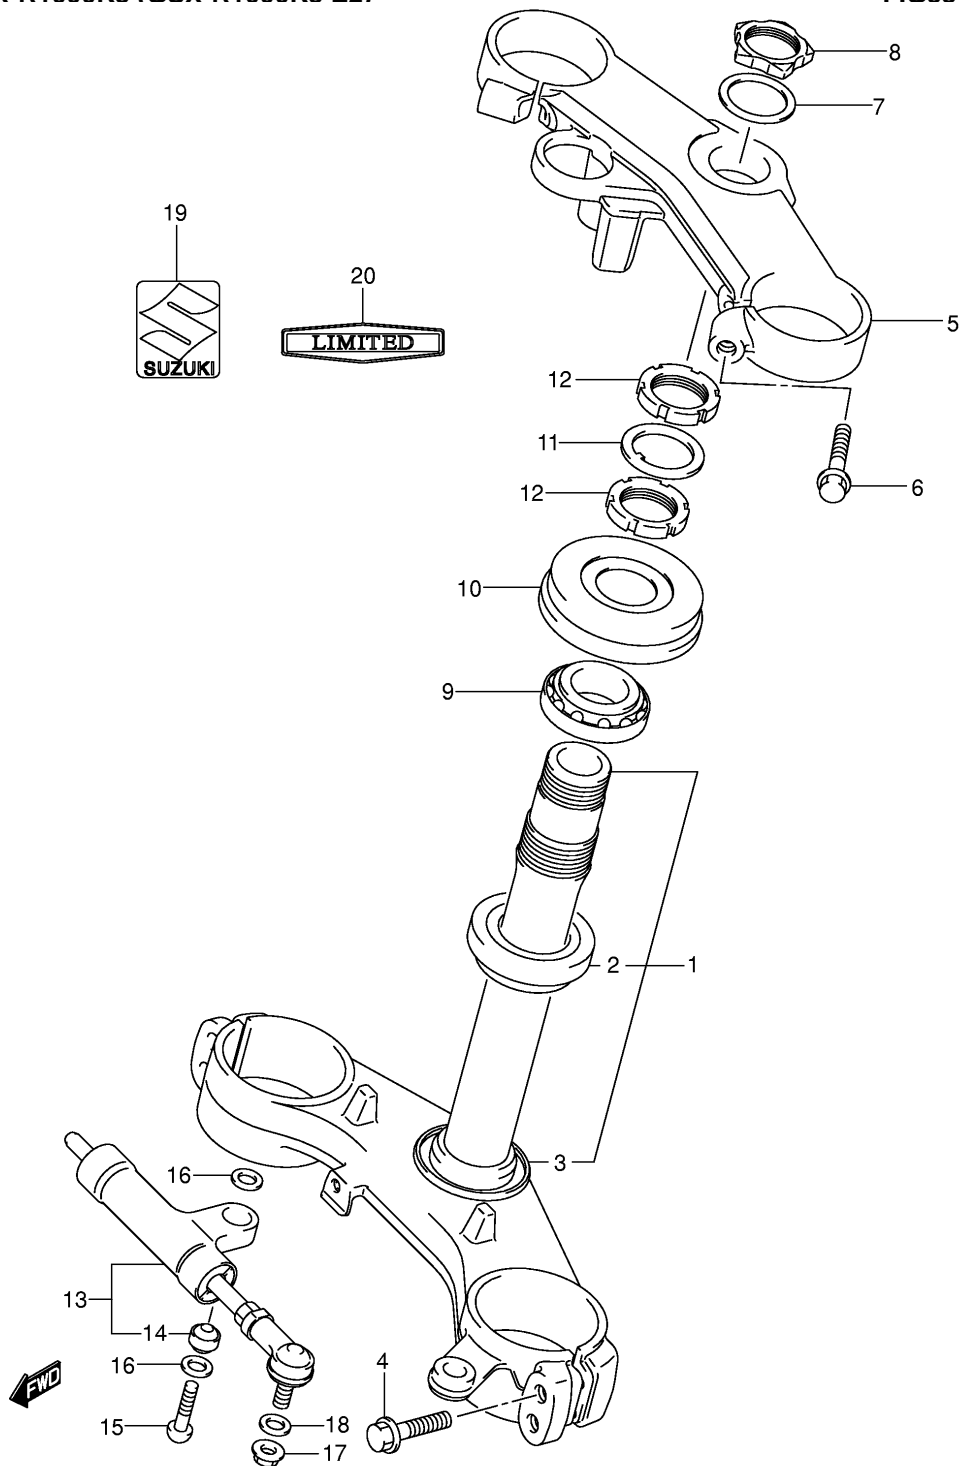

Ref No	Part No	Description
1	51410-40F10	Stem, Steering
2	09267-30010	• . Bearing (30x55x17)
3	51644-12C00	• . Seal, Stem Lower
4	51328-40F30	Bolt
5	51311-40F10	Head, Steering Stem
6	51328-40F30	Bolt
7	51356-40F30	Washer
8	51353-40F30	Nut
9	09267-30010	Bearing (30x55x17)
10	51643-33E00	Seal, Stem Upper Dust
11	51641-33E00	Washer, Stem
12	51631-33E00	Nut, Stem
13	51750-40F20	Damper Assy, Steering
14	09269-08003	• . Bearing (8x17.5x11)
15	09106-08130	Bolt
16	64339-14101	Seal, Dust
17	08319-31087	Nut
18	09160-08059	Washer, Strg Damper
19	68281-35F00	Emblem, "s"
20	68281-35F10	Emblem, "limited"