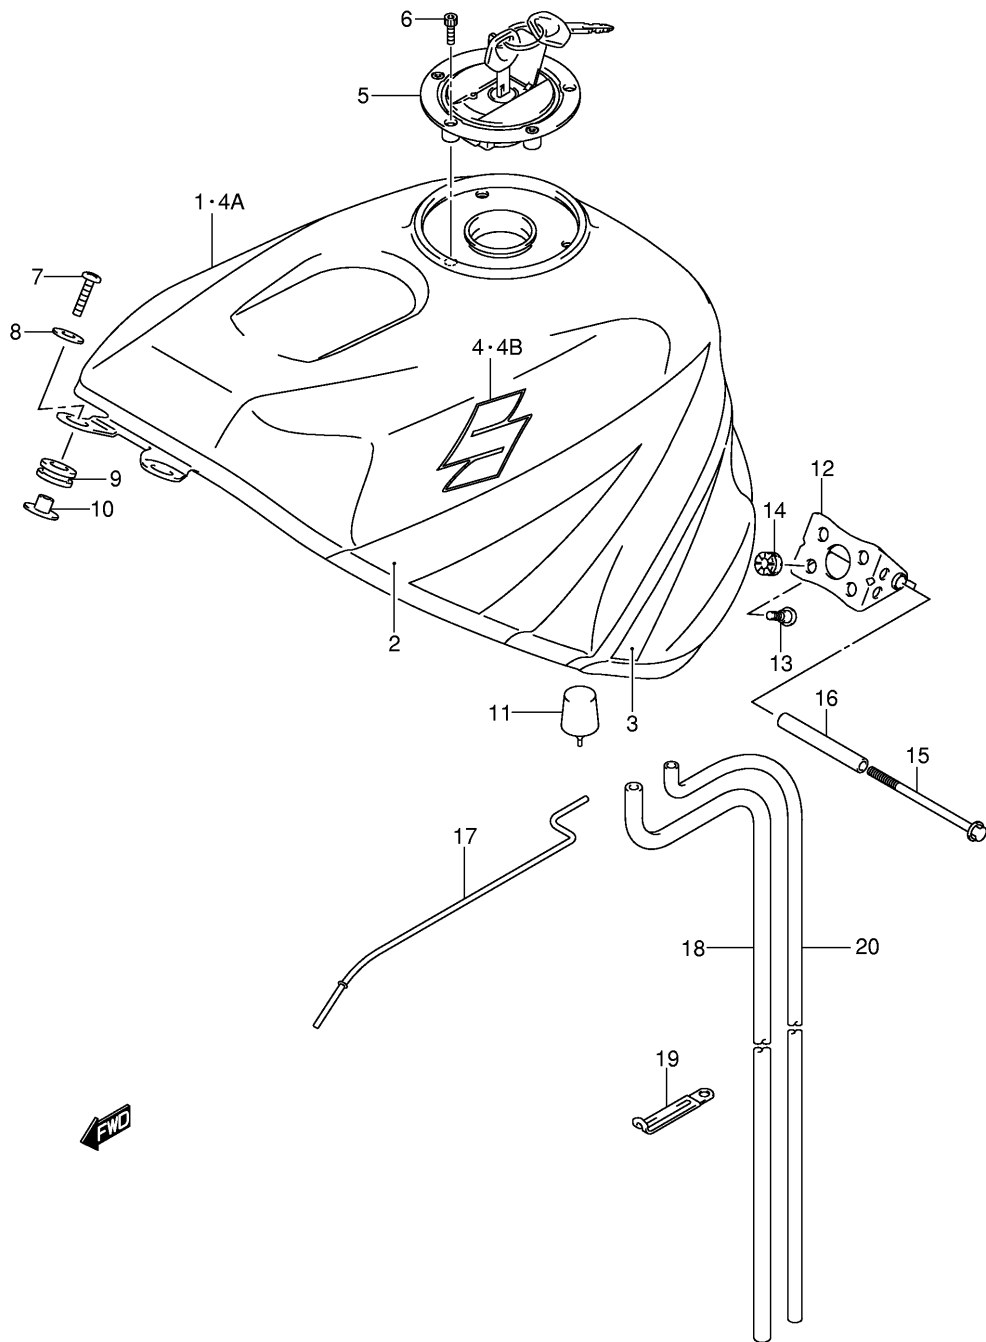

Ref No	Part No	Description
1	44100-18G70-YBA	Tank Assy, Fuel (blue)
1	44100-18G70-YU9	Tank Assy, Fuel (yellow)
1	44100-18G70-019	Tank Assy, Fuel (black)
1	44100-18G60-YBA	Tank Assy, Fuel (blue)
1	44100-18G60-YU9	Tank Assy, Fuel (yellow)
1	44100-18G60-019	Tank Assy, Fuel (black)
2	68110-18G20-LS3	. . Tape Set, Upper
2	68110-18G20-LB4	. . Tape Set, Upper
2	68110-18G20-CT5	. . Tape Set, Upper
3	68110-18G30-YBD	. . Tape Set, Lower (white)
3	68110-18G30-019	. . Tape Set, Lower (black)
3	68110-18G30-YD8	. . Tape Set, Lower (silver)
4	68111-18G00-ABF	. . Emblem
4	68111-18G00-ASJ	. . Emblem
4	68111-18G00-E9Y	. . Emblem (black)
4a	44100-18GD0-019	Tank Assy, Fuel (black)
4b	68111-18G10	. . Emblem
5	44200-16850	Cap Set, Fuel Tank
6	09106-05017	Bolt
7	09139-06029	Bolt, Front
8	09160-06054	Washer
9	44511-19F00	Cushion, Front
10	44512-19F00	Spacer, Front
11	44542-18G00	Cushion, Side No.2
12	44530-18G00	Bracket, Rear No.1
13	09139-06132	Screw
14	09320-08071	Cushion
15	09103-06015	Bolt, Joint
16	44561-18G00	Spacer
17	44574-35F00	Stay, Fuel Tank
18	44423-16G01	Hose, Water Drain
19	09404-06431	Clamp
20	44424-18G00	Hose, Breather