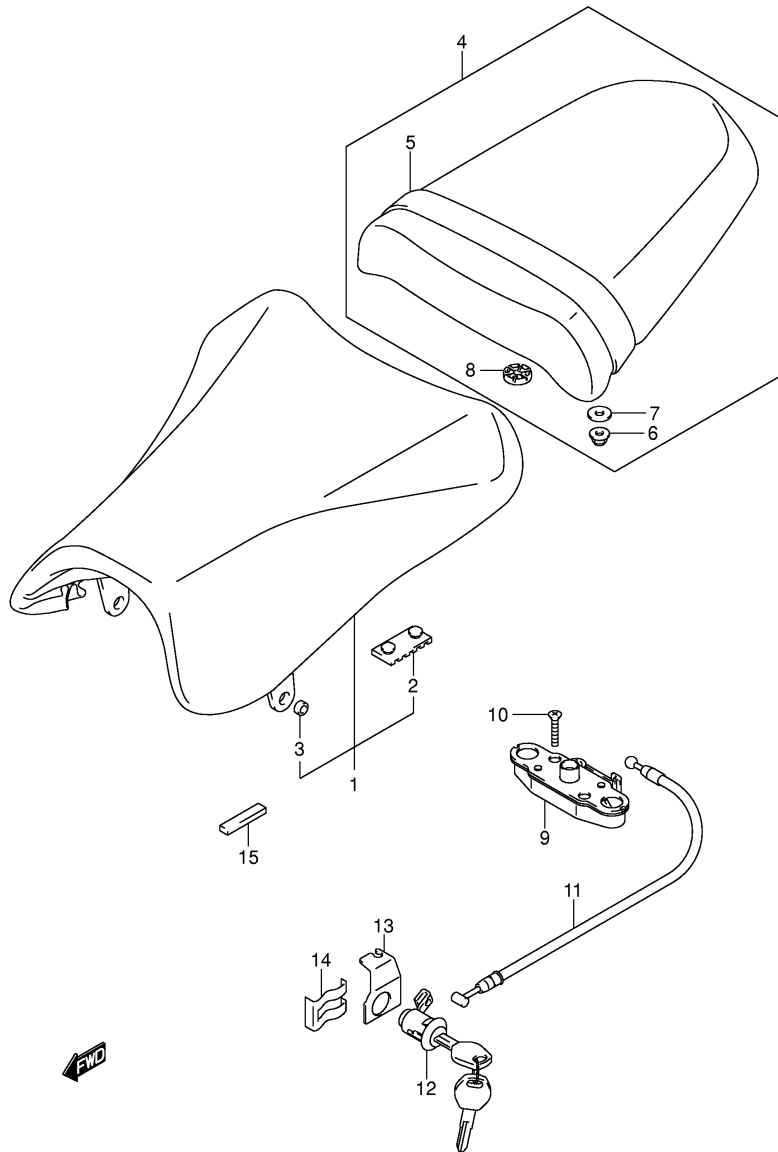

Ref No	Part No	Description
1	45100-18G00-6BY	Seat Assy (black)
2	45149-12C00	• Cushion
3	45112-33E00	• Spacer (6.5x10.5x6)
4	45300-18G00-6BY	Seat Assy, Pillion (black)
5	45180-18G00-6BY	• Band Assy, Seat (black)
6	08319-31063	• Nut
7	09160-06088	• Washer
8	45213-31300	• Cushion
9	45220-20A01	Bracket, Seat Support
10	02122-06303	Screw, Rear
11	45280-18G00	Cable, Seat Lock
12	95700-14810	Lock Assy, Seat
13	45288-14F00	Guide, Seat Lock Cable
14	45289-11F00	Plate, Seat Lock Assy
15	45148-18G00	Cushion, Seat Support