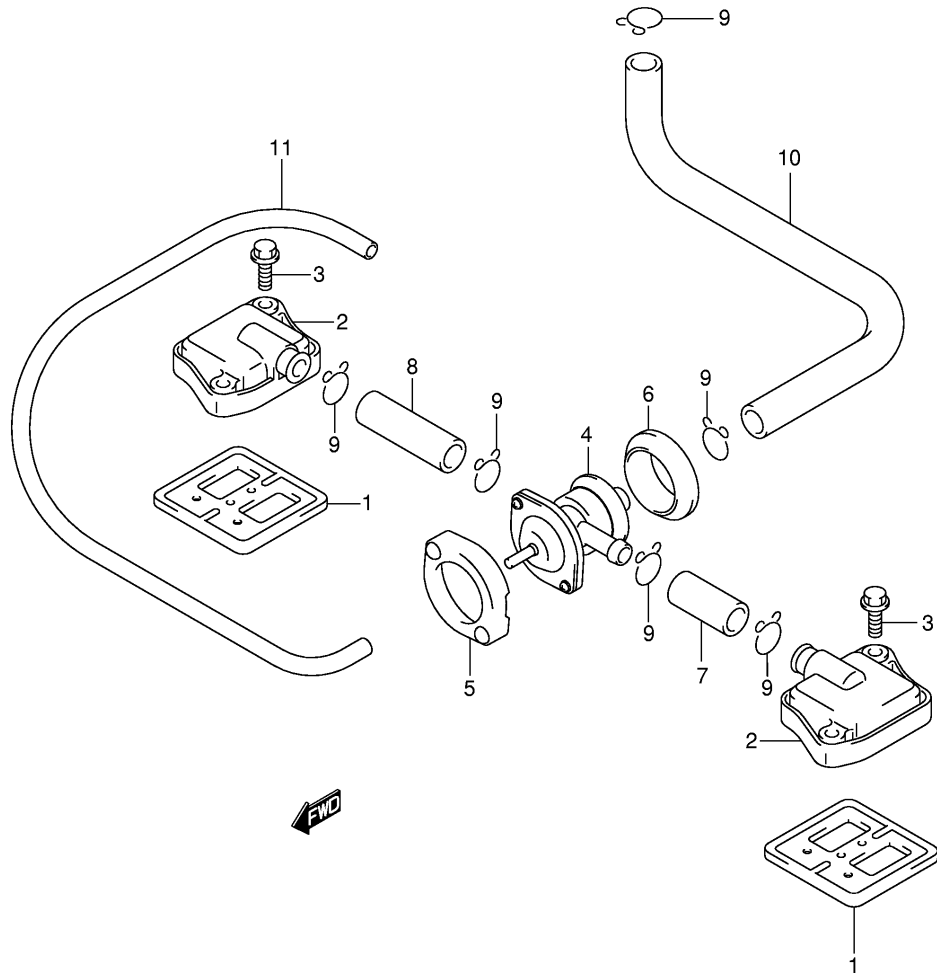

Ref No	Part No	Description
1	18450-35F10	Valve Assy, 2nd Air Reed
2	18531-35F10	Cover, Reed Valve
3	09103-06217	Bolt
4	18510-35F00	Valve Assy, Air Cut
5	18516-35F00	Cushion, Air Cut Valve Upper
6	18517-35F00	Cushion, Air Cut Valve Lower
7	09355-11165-600	Hose, Lh (11x16x600)
8	09355-11165-600	Hose, Rh (11x16x600)
9	09401-15101	Clip
10	18711-35F00	Hose, 2nd Air Cleaner
11	09355-35755-600	Hose, Vacuum (3.5x7.5x600)