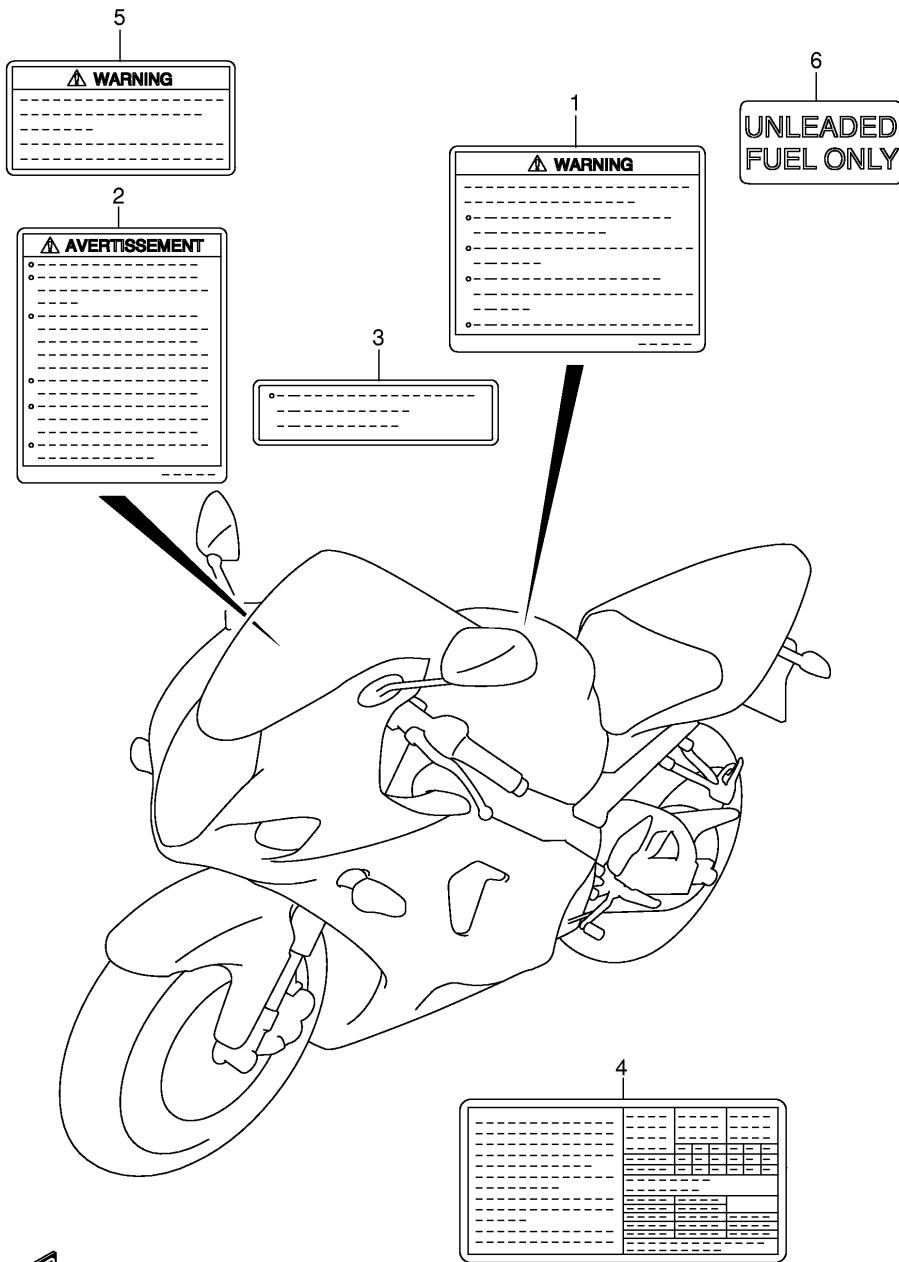

Ref No	Part No	Description
1	68319-29F00	Label, Warning (english)
1	68319-29F20	Label, Warning (german)
1	68319-29F30	Label, Warning (french)
1	68319-29F40	Label, Warning (italian)
1	68319-29F50	Label, Warning (spanish)
1	68319-29F70	Label, Warning (dutch)
1	68319-29F80	Label, Warning (portuguese)
1	68319-30F40	Label, Warning (portuguese)
1	68319-29F90	Label, Warning (swedish)
1	68319-29FA0	Label, Warning (finnish)
1	68319-29FB0	Label, Warning (norwegian)
1	68319-29FC0	Label, Warning (danish)
1	68319-30F90	Label, Warning (english)
2	68922-29F00	Label, Screen (english)
2	68922-29F20	Label, Screen (german)
2	68922-29F30	Label, Screen (french)
2	68922-29F40	Label, Screen (italian)
2	68922-29F50	Label, Screen (spanish)
2	68922-29F70	Label, Screen (dutch)
2	68922-29F80	Label, Screen (portuguese)
2	68922-29F90	Label, Screen (swedish)
2	68922-29FA0	Label, Screen (finnish)
2	68922-29FB0	Label, Screen (norwegian)
2	68922-29FC0	Label, Screen (danish)
2	68922-14F40	Label, Screen (italian)
2	68922-14F90	Label, Screen (swedish)
3	18803-40F00	Label, Fuel Information
3	18803-02F11	Label, Fuel Information
4	68332-18G00	Label, Tire Information
5	68613-24F00	Label, Warning Steering
6	68623-17D00	Label, Fuel
6	86932-73060	Label, Fuel
7	99011-40F60-01A	Manual, Owner's (english)
7	99011-40F60-01F	Manual, Owner's (french)
7	99011-40F60-SDE	Manual, Owner's
7	99011-40F60-01K	Manual, Owner's (german)
7	99011-40F60-01W	Manual, Owner's (swedish)
7	99011-40F60-057	Manual, Owner's (portuguese)
7	99011-40F61-057	Manual, Owner's (portuguese)