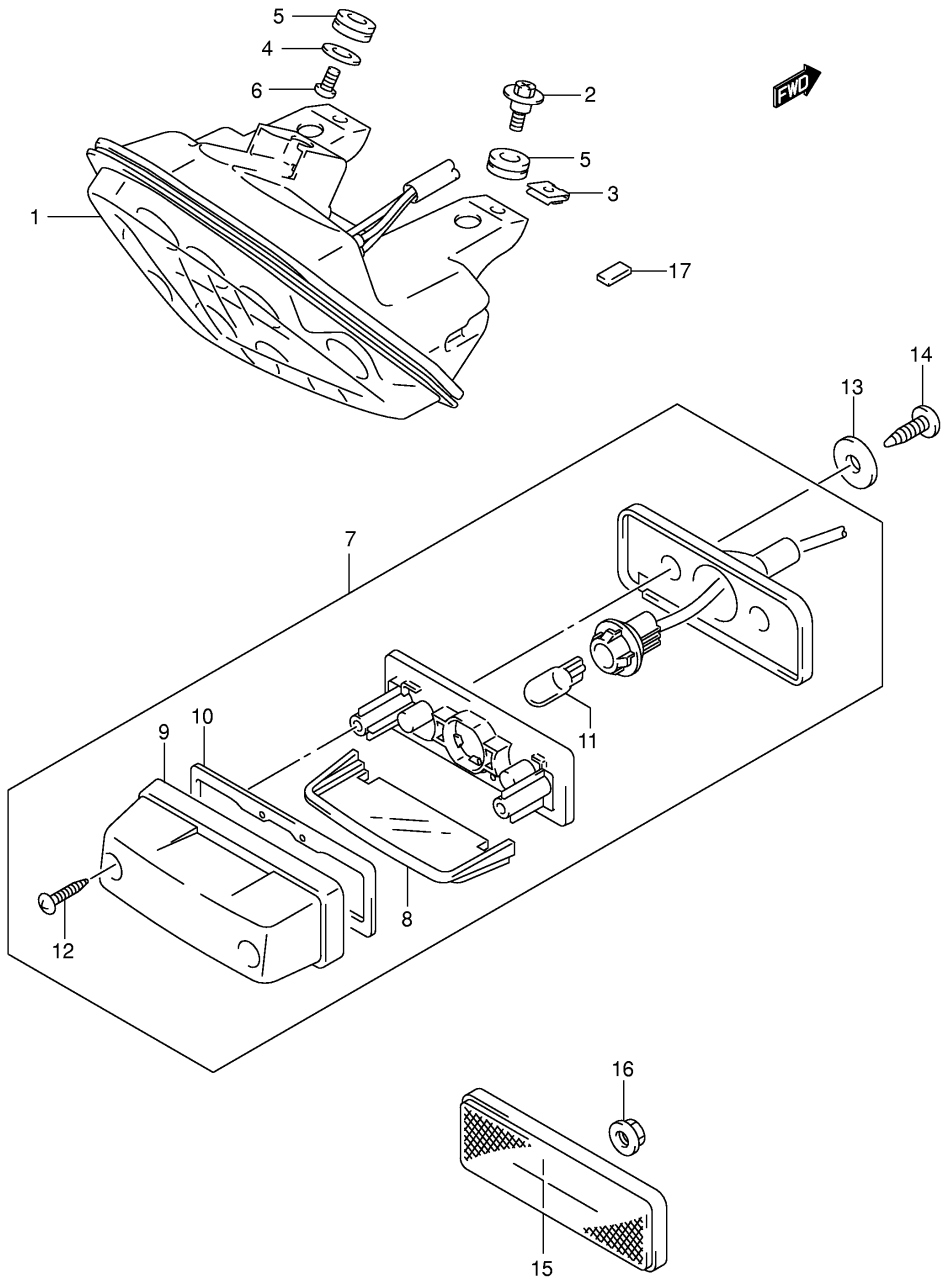

Ref No	Part No	Description
1	35710-18G00	Lamp Assy, Rear Combination
2	09139-06118	Screw
3	09148-06015	Nut
4	09160-05501	Washer (5.5x20x1.2)
5	09320-10049	Cushion
6	02112-05123	Screw, Rear Comp Lamp
7	35910-16G00	Lamp Assy, License
8	35912-16G00	• Lens
9	35917-16G00	• Cover
10	35913-16G00	• Gasket
11	09471-12216	• Bulb (12v,5w)
12	03211-04163	• Screw
13	09160-05501	Washer, License Lamp
14	03541-05163	Screw, License Lamp
15	35970-07F00	Reflector Assy, Rear Side
16	08316-10053	Nut
17	33652-18G00	Cushion, Rear Comb (20x10x3)