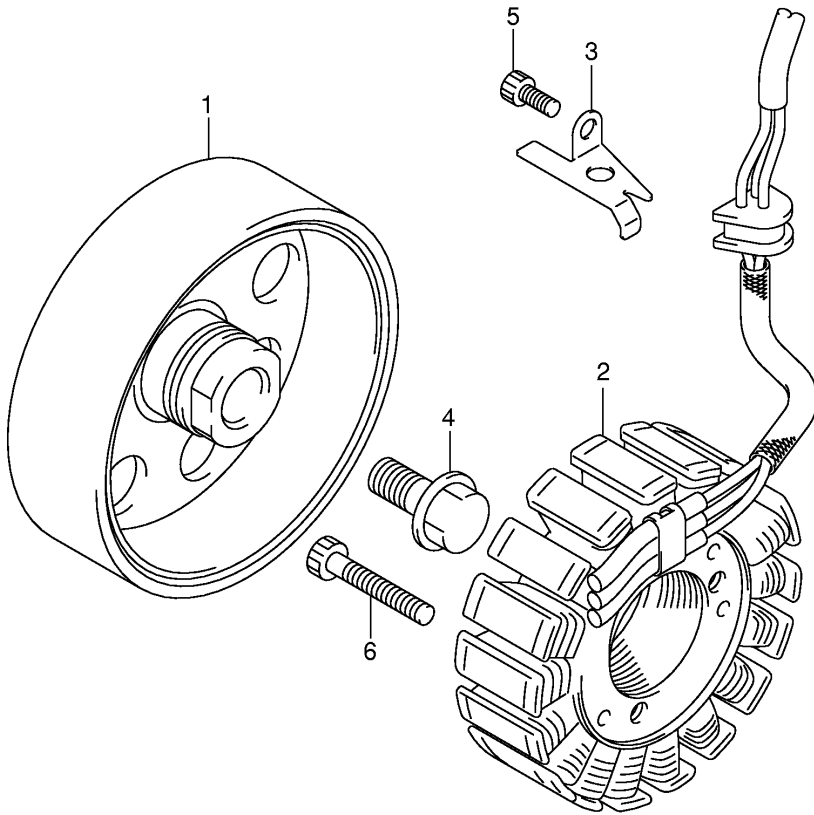

Ref No	Part No	Description
1	31402-40F00	Rotor Assy
2	31401-18G00	Stator Assy
3	32371-33E00	Clamp, Mag Lead
4	09103-12005	Bolt (12x23)
5	07130-06123	Bolt, Mag Lead
6	07130-06353	Bolt, Stator