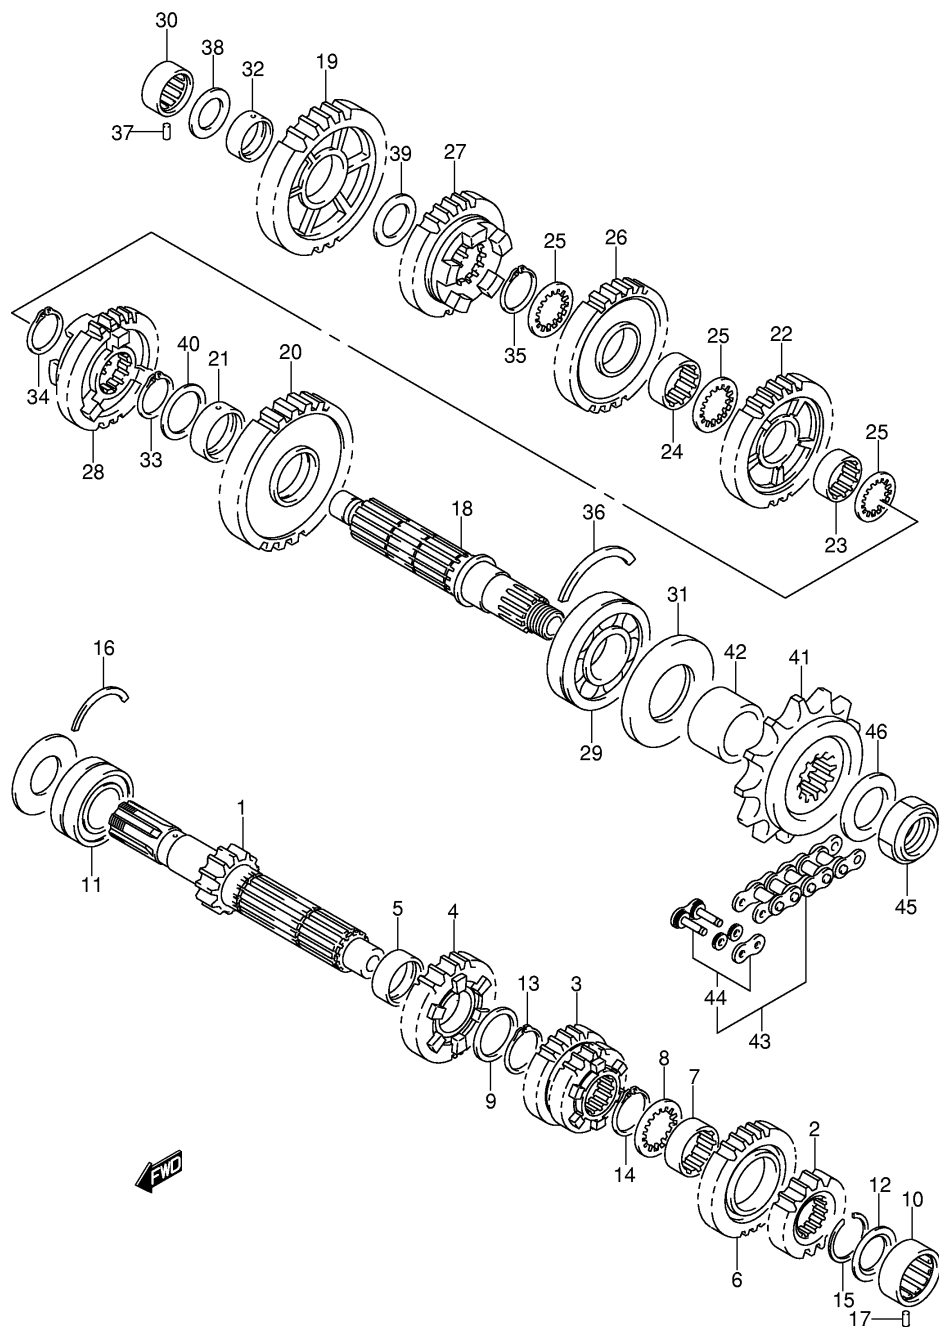

Ref No	Part No	Description
1	24120-40F00	Shaft, Counter (nt:16)
2	24221-40F00	Gear, 2nd Drive (nt:19)
3	24231-40F00	Gear, 3rd & 4th (nt:22/20)
4	24251-40F00	Gear, 5th Drive (nt:23)
5	24252-35F00	Bush 5th Drive Gear
6	24261-40F00	Gear, 6th Drive (nt:24)
7	24262-35F00	Bush, 6th Drive Gear
8	09167-27003	Washer, 6th Drive
9	09181-27014	Washer, 5th Drive
10	09263-20087	Bearing, Cntr Lh
11	09267-25013	Bearing, Cntr Rh
12	09285-20006	Seal, Oil (20x31.2x2.7)
13	09380-27006	Circlip, 5th Drive
14	09380-27006	Circlip, 6th Drive
15	09380-27004	Circlip, 2nd Drive
16	09390-58001	C Ring, Cntr Rh
17	09261-06003	Pin, Cntr Lh
18	24131-40F00	Shaft, Drive
19	24311-40F00	Gear, 1st Driven (nt:43)
20	24321-40F00	Gear, 2nd Driven (nt:39)
21	24322-02F01	Bush, 2nd Driven
22	24331-40F10	Gear, 3rd Driven (nt:37)
23	24262-17E01	Bush, 3rd Driven Gear
24	24262-17E01	Bush, 4th Driven Gear
25	24333-02F00	Washer, 3rd & 4th Driven
26	24341-40F10	Gear, 4th Driven (nt:29)
27	24351-40F10	Gear, 5th Driven (nt:30)
28	24361-40F10	Gear, 6th Driven (nt:29)
29	09262-28025	Bearing, Drive Shaft, Lh
30	09263-20087	Bearing, Drive Shaft, Rh
31	09283-36008	Seal, Drive Shaft, Oil
32	24312-02F00	Bush, 1st Driven Gear
33	09380-27006	Circlip, 2nd Driven Gear
34	09380-27006	Circlip, 3rd Driven Gear
35	09380-27006	Circlip, 4th Driven Gear
36	09390-70001	C Ring, Drive Shaft, Lh
37	09261-06003	Pin, Drive Shaft, Rh
38	09181-20251	Washer, 1st Driven Rh
39	09181-22223	Washer, 1st Driven Lh
40	09160-27008	Washer, 2nd Driven
41	27510-21A31	Sprocket, Engine (nt:17)
42	27531-40F00	Spacer, Engine Sprocket
43	27600-40F01-110	Chain Assy (did50v4,110l)
44	27620-40F01	• Joint Set, Chain
45	09159-20004	Nut, Engine Sprocket
46	09160-25035	Washer (25x40x1.4)