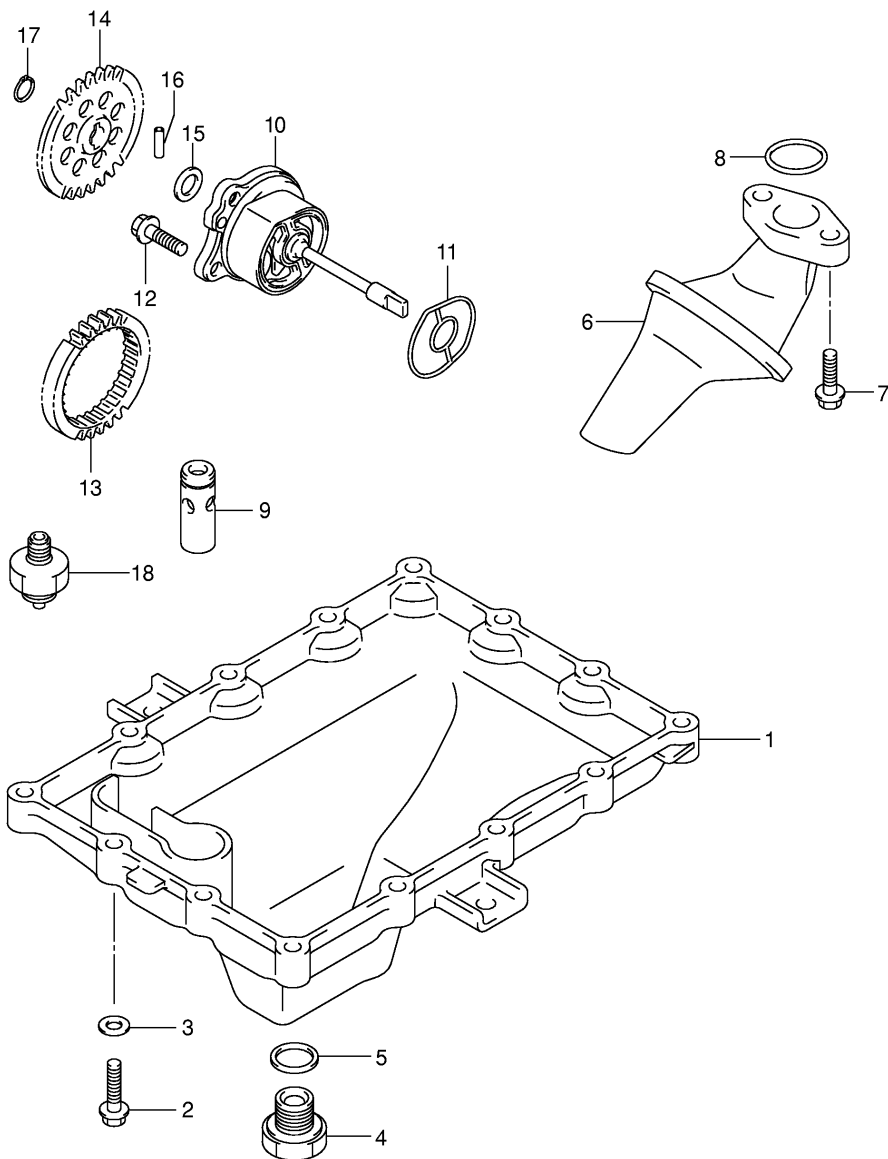

Ref No	Part No	Description
1	11511-35F01	Pan, Oil
2	09103-06221	Bolt (6x25)
3	09168-06023	Gasket (5.8x13x1.2)
4	09247-14036	Plug, Oil Drain
5	09168-14002	Gasket
6	16520-35F00	Strainer, Engine Oil
7	01550-06203	Bolt
8	09280-19008	O Ring (d:2.62,id:20.3)
9	16440-24F00	Valve Assy, Oil Relief
10	16400-40F00	Pump Assy, Engine Oil
11	16491-35F00	O Ring
12	01547-06203	Bolt
13	16321-35F01	Gear, Oil Pump Drive
14	16331-35F00	Gear, Oil Pump Driven
15	09181-10158	Washer
16	09261-04009	Pin
17	08331-31106	Circlip
18	37820-33D10	Switch, Oil Pressure