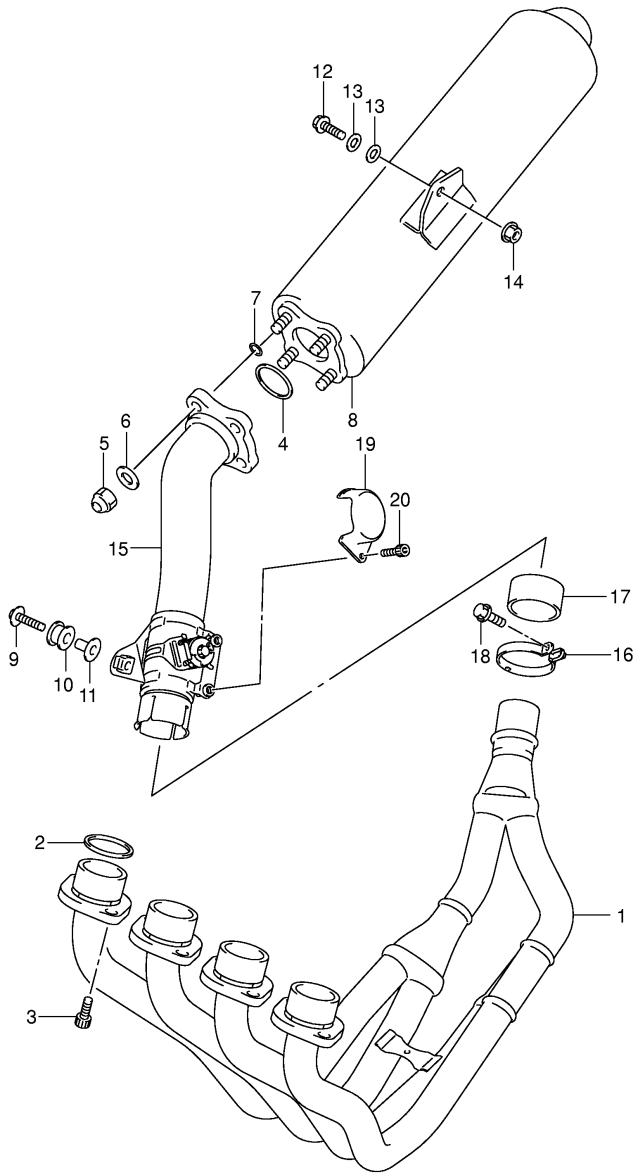

Ref No	Part No	Description
1	14100-40F00	Pipe, Exhaust
2	14181-46E00	Gasket
3	07130-08253	Bolt
4	14181-02F00	Gasket
5	09159-08116	Nut
6	09160-08059	Washer
7	09280-08012	O Ring (d:1.9,id:7.8)
8	14310-18G00	Muffler Assy
8	14310-18G10-H01	Muffler Assy
9	09118-08152	Bolt (8x45)
10	09320-12048	Cushion
11	09180-08152	Spacer
12	09103-08392	Bolt (8x35)
13	09160-08081	Washer
14	08361-25088	Nut
15	14200-18G00	Joint
16	14459-40F00	Clamp
17	14771-40F00	Connector, Joint
18	01550-08403	Bolt
19	14280-40F00	Cover, Exhaust Valve
20	09106-06075	Bolt