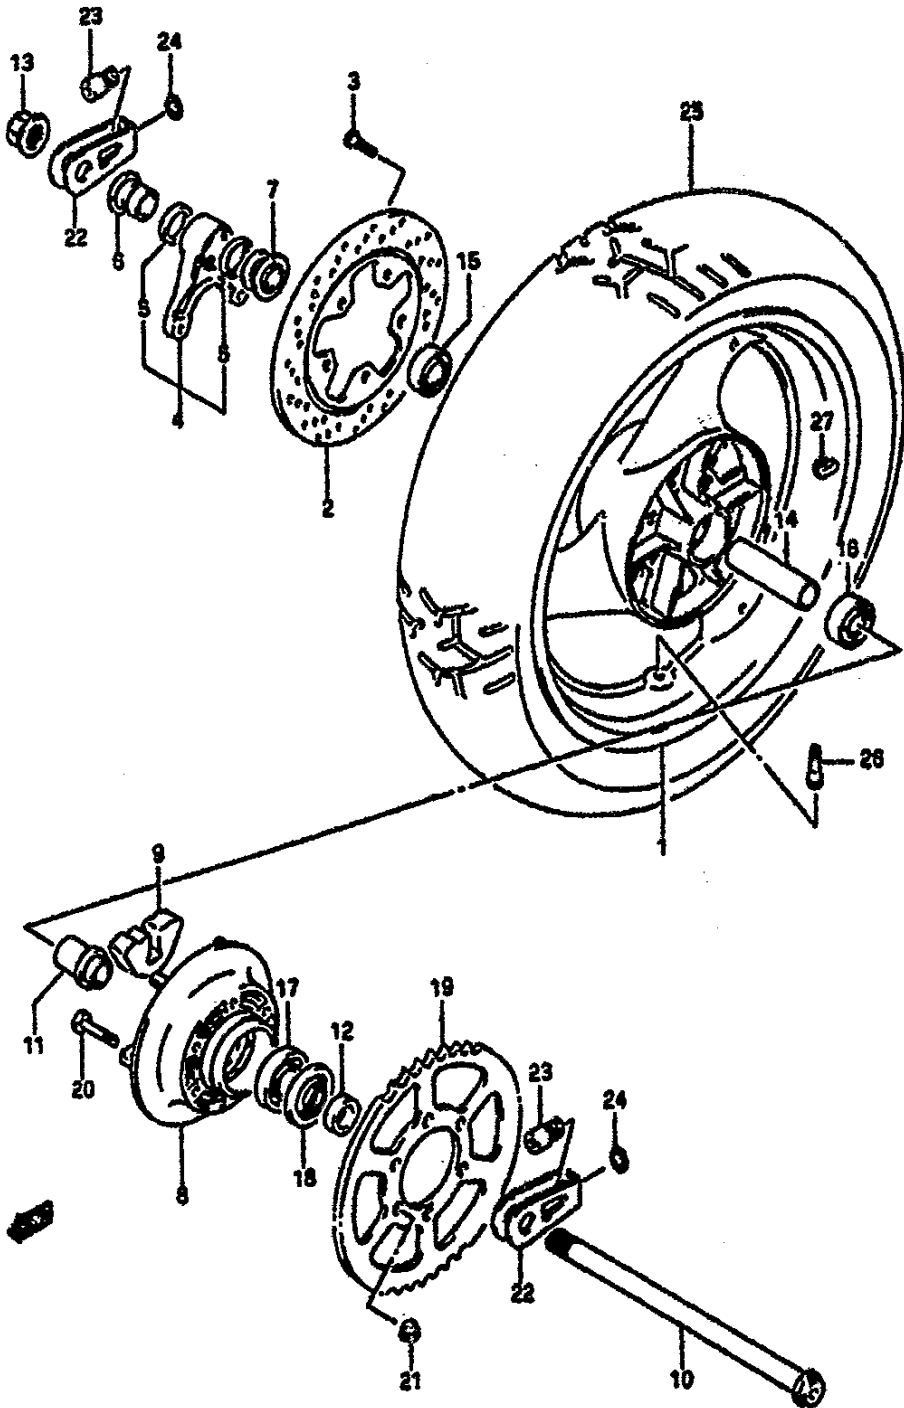

Ref No	Part No	Description
1	64111-07D00-28W	Wheel, Rear (17xmt5.50) White
1	64111-07D00-12R	Wheel, Rear (17xmt5.50) Silver
1	64111-07D00-1DR	Wheel, Rear (17xmt5.50) Purple
1	64111-07D00-1DR	Wheel, Rear (17xmt5.50) Purple
1	64111-07D00-1MJ	Wheel, Rear (17xmt5.50) Blue
2	69211-17C00	Disc, Rear Brake
3	09106-08062	Bolt
4	69720-17C00	Bracket, Rear Calipers
5	09285-28002	• Oil Seal
6	69412-27A00	Spacer, Caliper Bracket
7	64740-48B00	Spacer, Rh
8	64611-40C00	Drum, Sprocket
9	64651-31001	Shock Absorber, Drum
10	64711-40C00	Axle, Rear
11	64733-48B00	Retainer, Drum
12	64751-40C00	Spacer, Lh
13	09159-20005	Nut
14	64731-40C00	Spacer, Bearing
15	09262-20114	Bearing, Rh
16	09262-20042	Bearing, Lh
17	09262-25073	Bearing, Drum
18	09285-35001	Oil Seal
19	64511-40C01	Sprocket, Rear (nt:48)
20	09119-10060	Bolt
21	08319-31107	Nut
22	61411-40C00	Adjuster, Chain
23	61415-40C00	Nut, Adjuster
24	08331-31136	Circlip
25	65210-41C00	Tire, Rear (180/55 Zr17) (dunlop) (michelin) (michelin)
25	65110-41C00	Tire, Rear (180/55 Zr17) (dunlop) (michelin)
26	43130-24A00	Valve
27	55411-00A00	Balancer (10g)
27	55412-00A00	Balancer (20g)
27	55413-00A00	Balancer (30g)