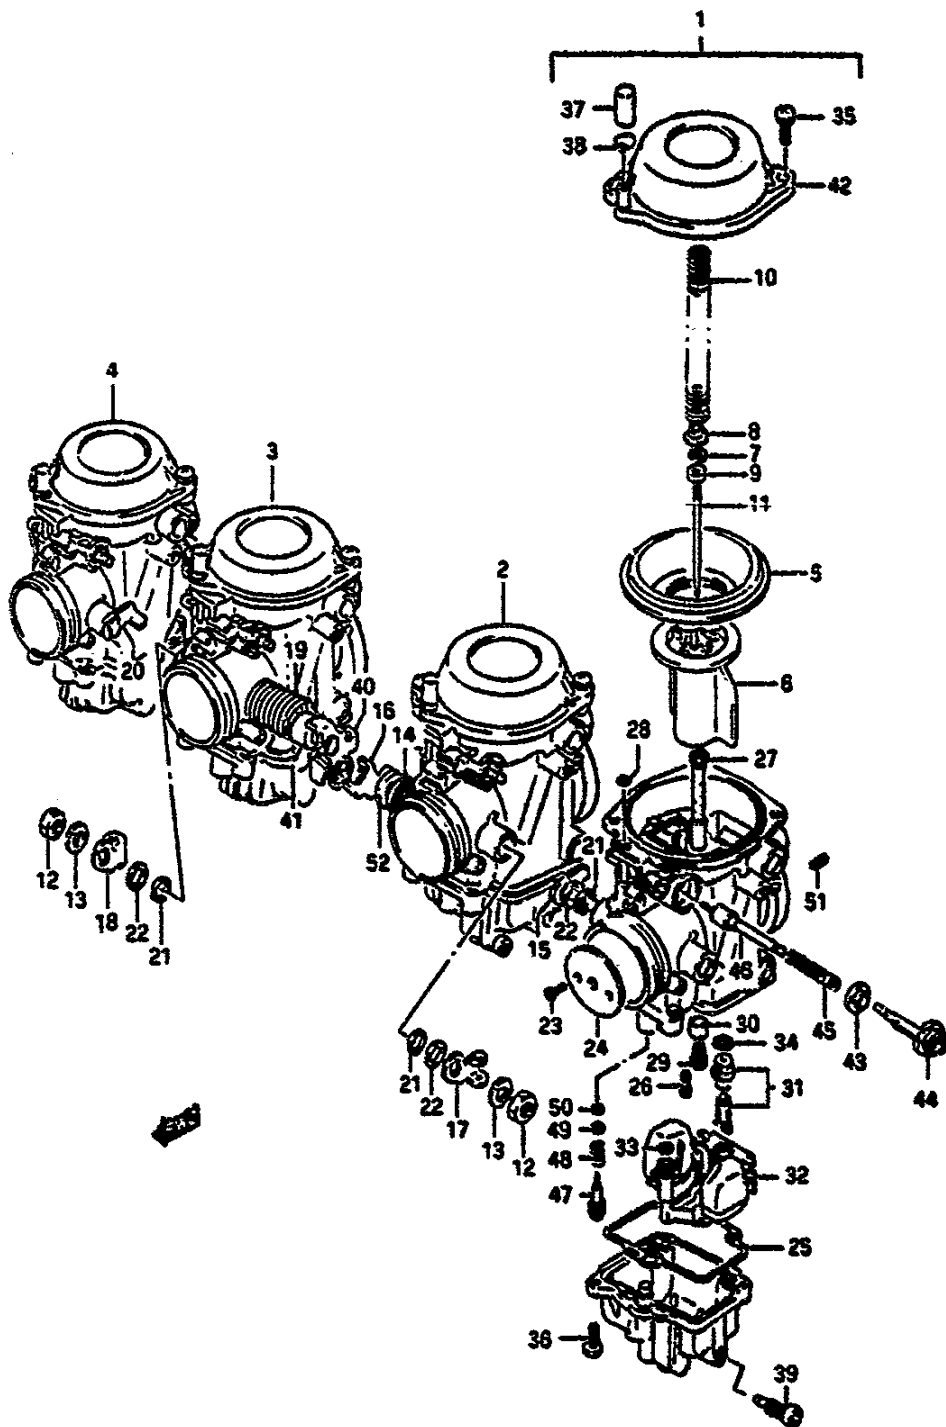

Ref No	Part No	Description
1	12760-40C01	Chain, Cam Shaft Drive
2	12771-06B01	Guide, Cam Chain No. 1
3	12780-40C00	Idler, Cam Chain
4	01517-06307	Bolt
5	09180-06167	Spacer, Cushion
6	12788-48B01	Cushion (t:5.2)
7	12788-48B11	Cushion (t:8.6)
8	12810-40C00	Tensioner, Cam Chain
9	12814-34200	Cushion
10	12791-06B01	Guide, Cam Chain No. 2
11	01517-06105	Bolt
12	09168-06023	Washer
13	12830-48B02	Adjuster Assy, Tensioner
14	12834-27A00	• Plug
15	12832-27A00	• Gasket
16	12833-06B00	• Spring
17	12837-27A10	Gasket, Adjuster
18	07110-06255	Bolt