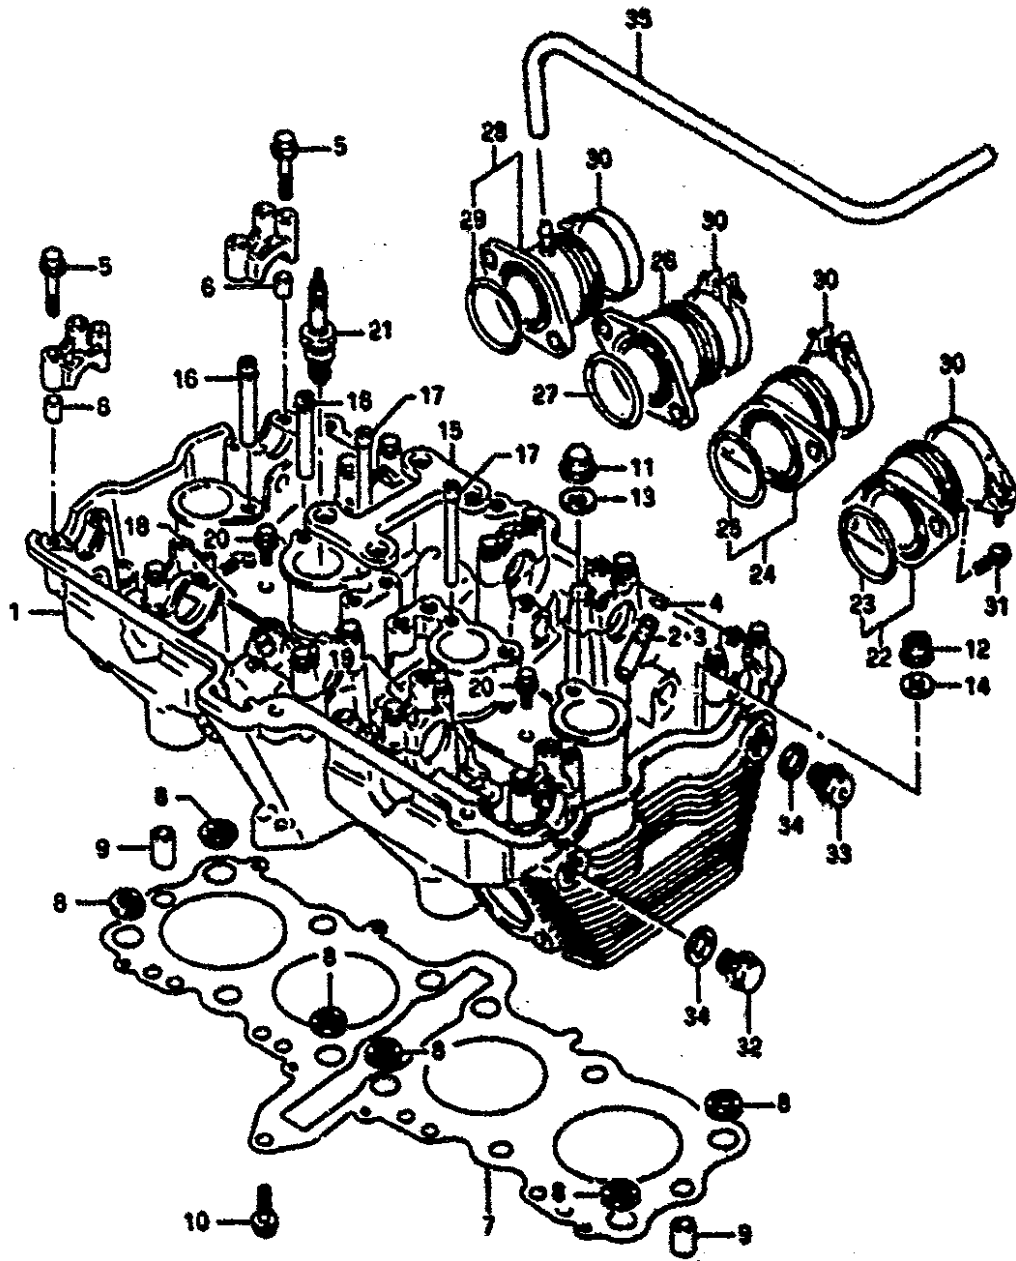

Ref No	Part No	Description
1	11171-17C00	Cover, Cylinder Head
2	11173-06B02	Gasket, Head Cover No. 1
3	11178-27A01	Gasket, Head Cover No. 2
4	11179-27A02	Gasket, Head Cover No. 3
5	09106-07009	Bolt (l:5.5)
6	09106-07010	Bolt (l:19)
7	09161-11008	Washer
8	09360-08009	Bolt, Union
9	07110-08125	Plug, Head Cover
10	09168-08008	Gasket
11	04221-08129	Pin
12	11176-26D00	Cover, Breather
12	11176-48B10	Cover, Breather
13	11177-26D00	Gasket, Breather Cover
13	11177-48B00-H17	Gasket, Breather Cover
14	01517-06254	Bolt
14	01517-06204	Bolt
15	11400-26860	Gasket Set (na)
15	11401-48814	Gasket Set (na)

Ref No	Part No	Description
1	11340-40C00	Cover, Clutch
2	11971-33210	• Lens, Oil Level
3	11482-27A10	Gasket, Clutch Cover
4	04211-09189	Pin
5	09168-06024	Gasket
6	07110-06255	Bolt
7	07110-06305	Bolt
8	07110-06355	Bolt
9	09259-20012	Plug, Engine Oil Filler
10	09280-17003	O Ring
11	11381-27A01	Cover, Signal Generator
12	11491-27A10	Gasket, Signal Generator Cover
13	09106-06059	Bolt (6x23)
14	09168-06024	Gasket
15	11351-40C00	Cover, Starter Gear
16	11483-48B10	Gasket, Starter Gear Cover
17	09206-11005	Pin
18	07110-06255	Bolt
19	07110-06405	Bolt
20	09168-06024	Gasket
21	11361-40C10	Cover, Engine Sprocket
22	04211-09129	Pin
23	07110-06455	Bolt
24	07110-06355	Bolt
25	07110-06555	Bolt
26	07110-06705	Bolt
27	07110-06755	Bolt