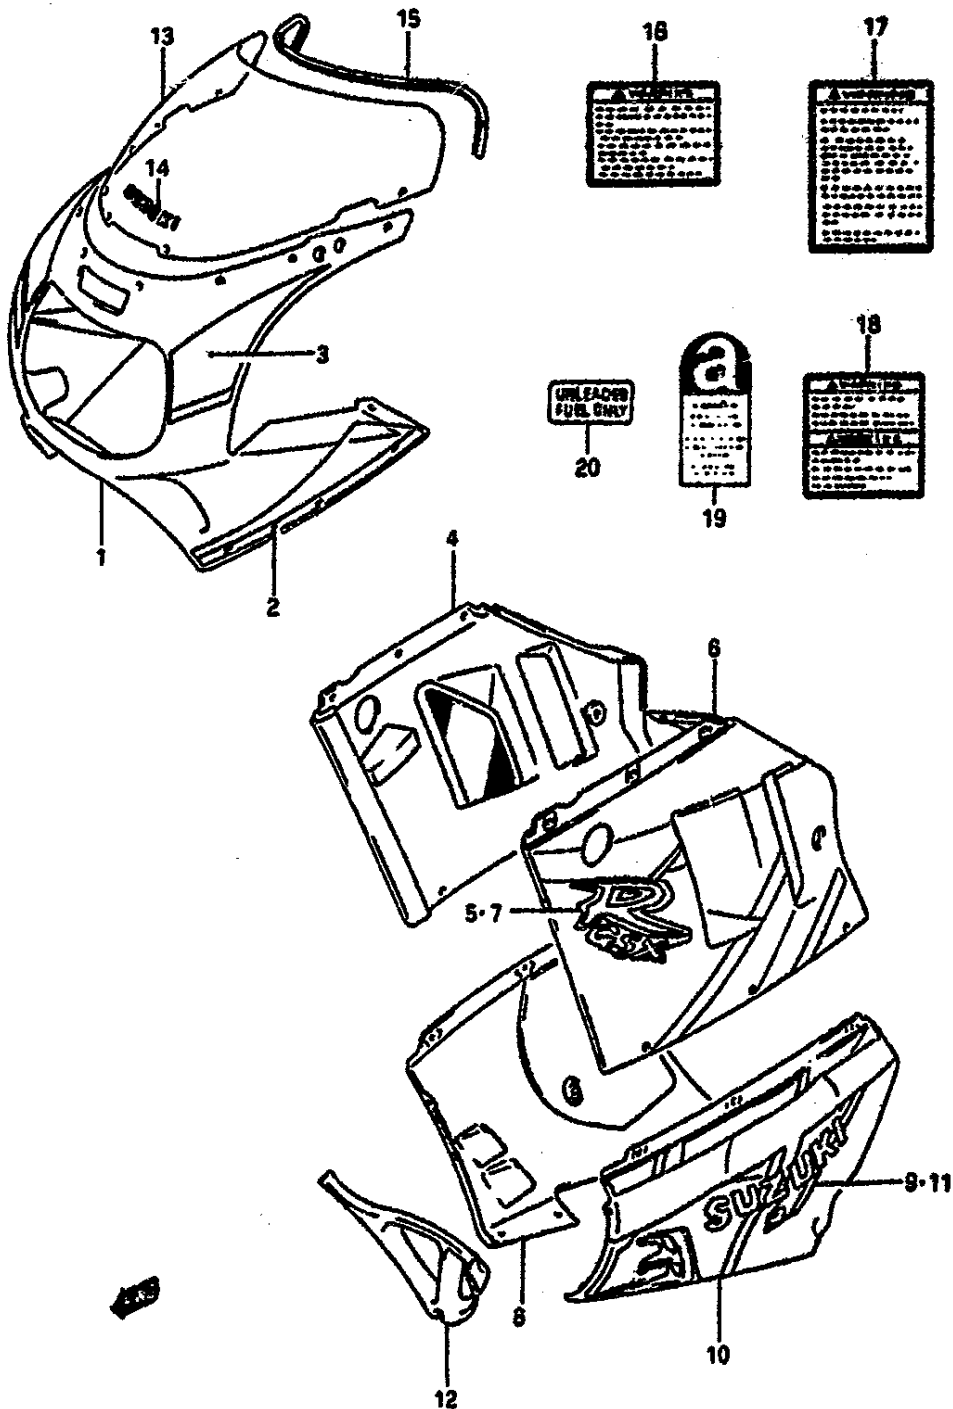

Ref No	Part No	Description
1	94400-41C80-L99	Body Assy, Cowling (blue/white)
1	94400-41C80-E88	Body Assy, Cowling (charcoal/black)
1	94400-41C80-3WC	Body Assy, Cowling (silver/black)
2	68270-41C30-N48	. . Tape Set, Side
2	68270-41C30-M14	. . Tape Set, Side
2	68270-41C30-M15	. . Tape Set, Side
3	68280-41C30-M11	. . Tape Set, Front
3	68280-41C30-M12	. . Tape Set, Front
3	68280-41C30-M05	. . Tape Set, Front
4	94430-41C80-OJW	Cover, Cowling Side Rh (white)
4	94430-41C80-33J	Cover, Cowling Side Rh (black)
4	94430-41C80-36X	Cover, Cowling Side Rh (black)
5	68680-41C30-1MM	. . Tape Set, Side Rh
5	68680-41C30-1MN	. . Tape Set, Side Rh
5	68680-41C30-1MP	. . Tape Set, Side Rh
6	94440-41C80-OJW	Cover, Cowling Side Lh (white)
6	94440-41C80-33J	Cover, Cowling Side Lh (black)
6	94440-41C80-36X	Cover, Cowling Side Lh (black)
7	68690-41C30-1MM	. . Tape Set, Side Lh
7	68690-41C30-1MN	. . Tape Set, Side Lh
7	68690-41C30-1MP	. . Tape Set, Side Lh
8	94470-41C80-OJW	Cowling, Under Rh (white)
8	94470-41C80-33J	Cowling, Under Rh (black)
8	94470-41C80-36X	Cowling, Under Rh (black)
9	68185-41C30-1MH	. . Tape, Under Rh
9	68185-41C30-1MG	. . Tape, Under Rh
9	68185-41C30-1MD	. . Tape, Under Rh
10	94480-41C80-OJW	Cowling, Under Lh (white)
10	94480-41C80-33J	Cowling, Under Lh (black)
10	94480-41C80-36X	Cowling, Under Lh (black)
11	68195-41C30-1MH	. . Tape, Under Lh
11	68195-41C30-1MG	. . Tape, Under Lh
11	68195-41C30-1MD	. . Tape, Under Lh
12	94498-17D01-OJW	Cowling, Under Center (white)
12	94498-17D01-33J	Cowling, Under Center (black)
13	94610-41C00-0FP	Screen Set, Window
13	94610-41C10-0FP	Screen Set, Window
14	68182-12C00-0FP	. . Emblem, Suzuki
15	94631-18D00	. . Molding
15	94631-49310	. . Molding
16	68319-40C00	Label, Warning Safety
16	68319-40C20	Label, Warning Safety
16	68319-40C30	Label, Warning Safety
16	68319-40C40	Label, Warning Safety
16	68319-40C51	Label, Warning Safety
17	68612-48B00	Label, Warning Screen
17	68612-48B10	Label, Warning Screen
18	68613-40C11	Label, Warning Steering
18	68613-40C00	Label, Warning Steering
19	11967-82000	Label, Warning Asbestos
20	86932-73060	Label, Warning Fuel
20	68623-17D00	Label, Warning Fuel