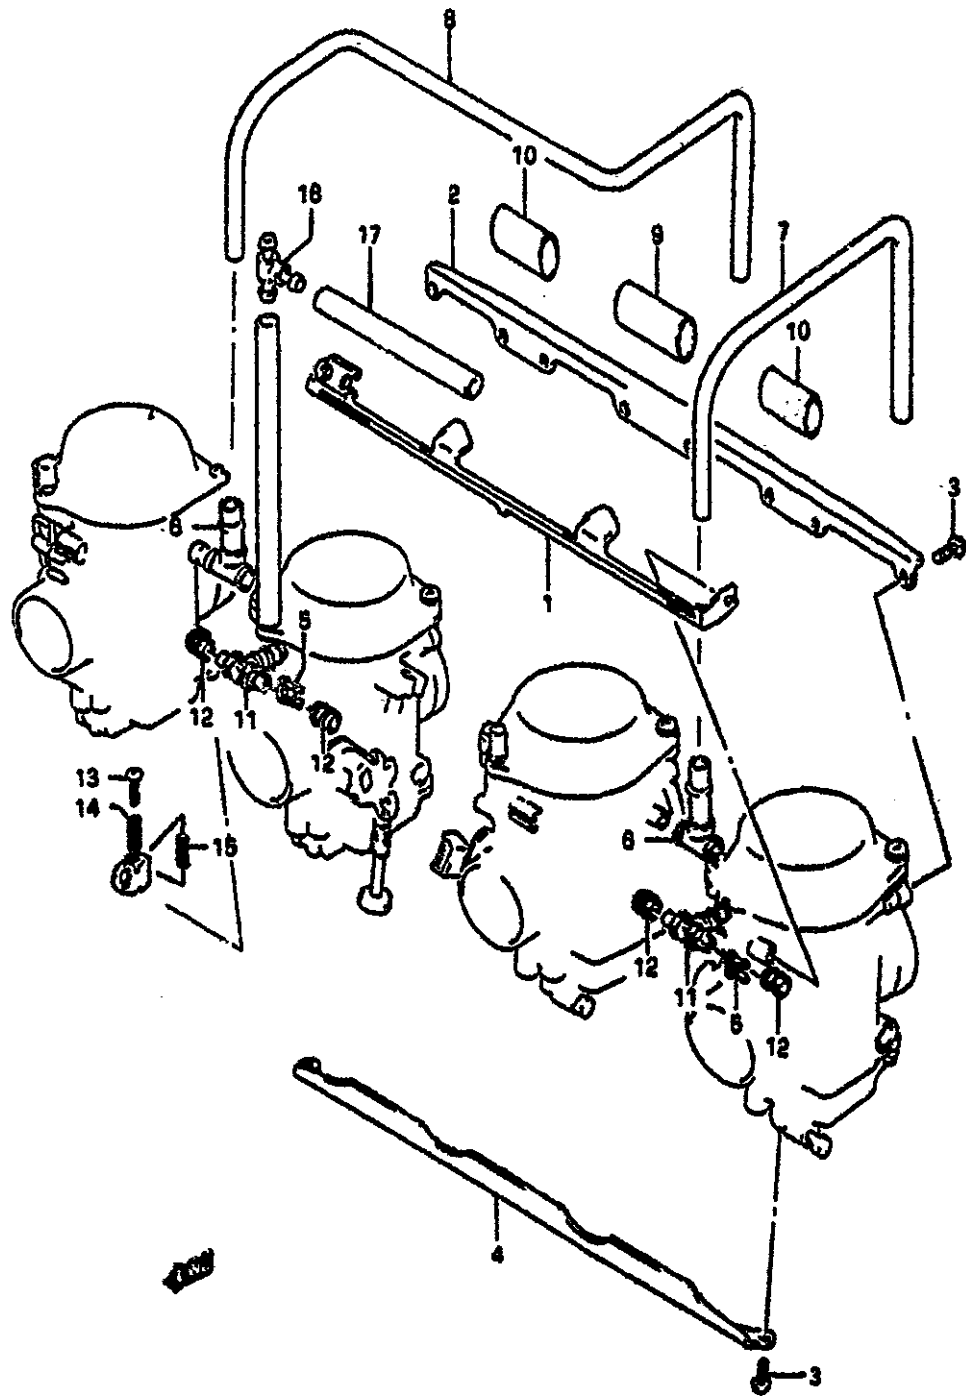

Ref No	Part No	Description
1	13413-20C00	Lever
2	13628-17C10	Plate
3	13602-05128	Screw
4	13628-17C00	Plate
5	13439-17C00	Holder
6	13684-20C10	Hose
7	13683-41C00	Hose
8	13683-41C10	Hose
9	13684-17C00	Hose
10	13684-17C10	Hose
11	13685-44B00	Nipple
12	13673-44B00	Seal
13	13267-44B00	Screw
14	13271-44B00	Spring
15	13268-17C10	Spring
16	13685-48B00	Nipple
17	13687-17C00	Hose (5x9x175 100)