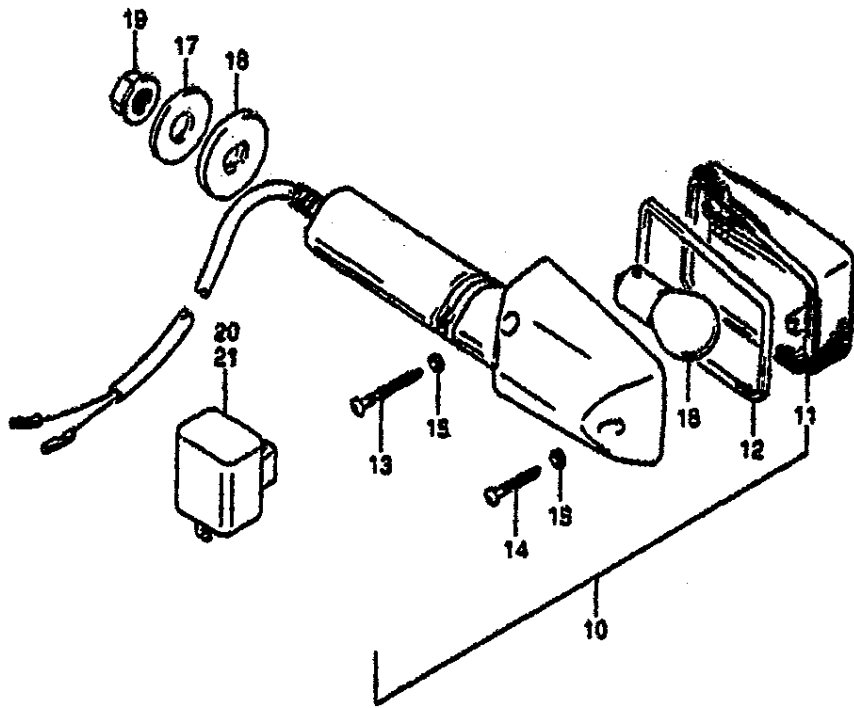

Ref No	Part No	Description
1	35601-12C11	Lamp Assy, Front Turnsignal
1	35601-01D00	Lamp Assy, Front Turnsignal
1	35601-17C21	Lamp Assy, Front Turnsignal
1	35601-01D10	Lamp Assy, Front Turnsignal
2	35612-17C20	• Lens
3	35613-27A00	• Gasket
4	35623-27A00	• Tapping Screw
5	35725-40511	• Tapping Screw
6	35627-27A02	• Gasket
7	09471-12045	• Bulb (12v,21w)
8	35674-27A01	Grommet
9	08316-26105	Nut
10	35603-17C41-999	Lamp Assy, Rear Turnsignal
10	35603-17C51-999	Lamp Assy, Rear Turnsignal
11	35652-17C20	• Lens
12	35613-27A00	• Gasket
13	35623-27A00	• Tapping Screw
14	35725-40511	• Tapping Screw
15	35627-27A02	• Gasket
16	09471-12045	Bulb (12v,21w)
17	09160-10094	Washer
18	35695-17C00	Spacer
19	08310-12108	Nut
20	38610-31310	Relay Assy, Turnsignal
21	38610-45091	Relay Assy, Turnsignal