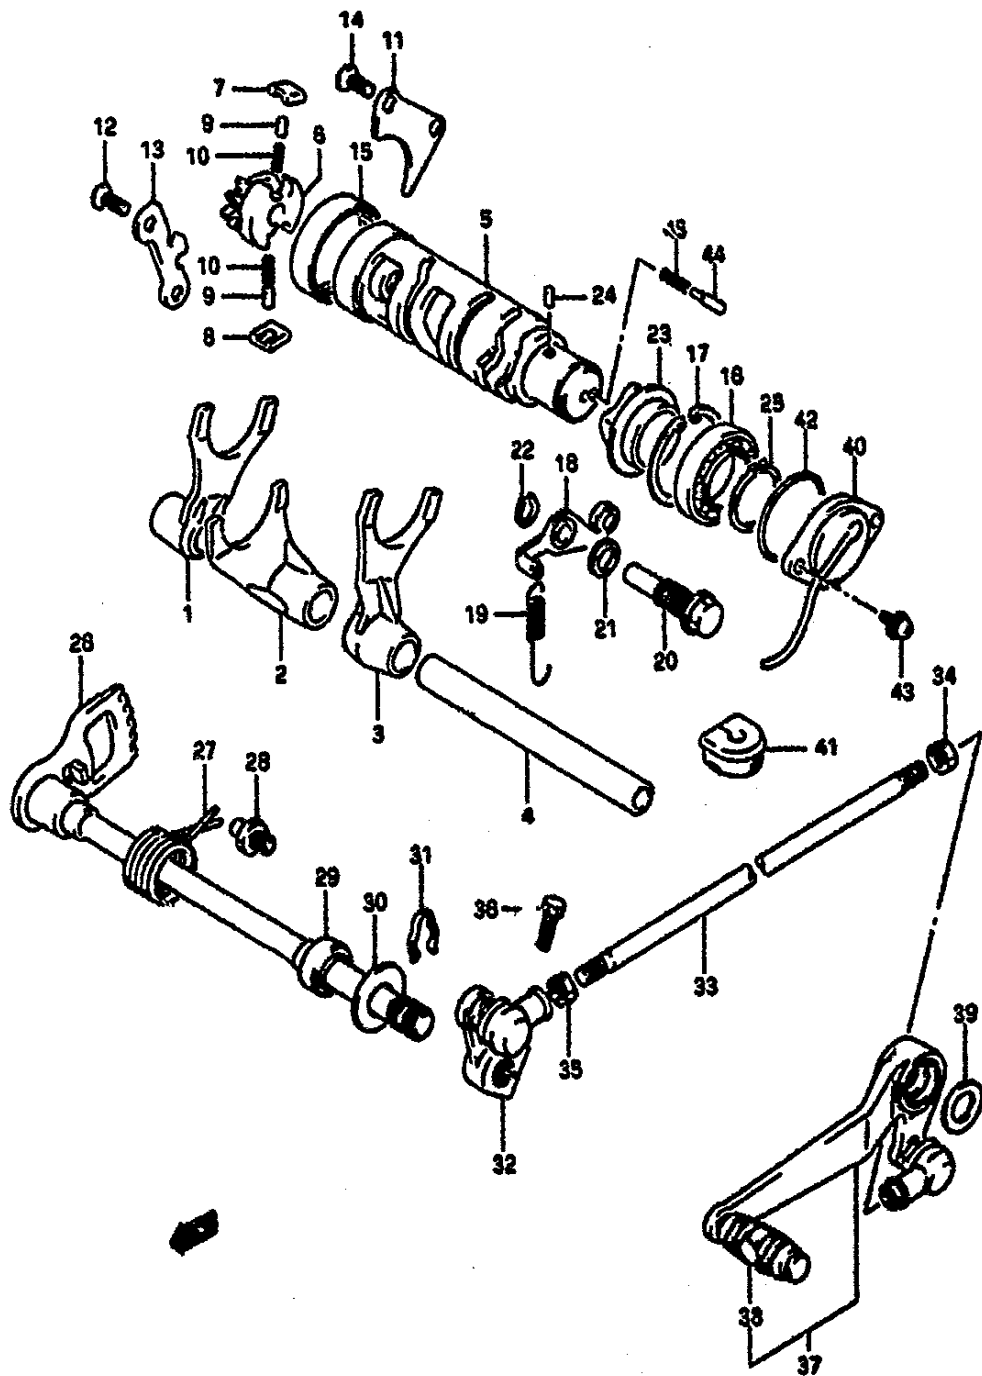

Ref No	Part No	Description
1	25211-06B01	Fork, Gear Shifting No.1
2	25221-06B00	Fork, Gear Shifting No.2
3	25231-06B00	Fork, Gear Shifting No.3
4	25411-27A00	Shaft, Gear Shifting Fork
5	25310-06B02	Cam, Gear Shifting
6	25322-31301	Gear, Cam Driven
7	25323-34201	Pawl, No.1
8	25324-34201	Pawl, No.2
9	09261-05003	Pin
10	09440-04003	Spring
11	25331-31301	Lifter, Pawl
12	02122-06128	Screw
13	25341-27A00	Guide, Cam
14	02122-06128	Screw
15	09263-43001	Bearing, Rh
16	08110-69050	Bearing, Lh
17	08331-41426	Circlip
18	25350-27A00	Stopper, Cam
19	09443-09031	Spring
20	25353-27A00	Shaft, Stopper
21	09168-10002	Washer
22	08331-31086	Circlip
23	25381-38400	Plate, Stopper
24	06211-04063	Pin
25	08331-31256	Circlip
26	25510-19C00	Shaft, Gear Shifting
27	09444-26017	Spring
28	25671-01000	Stopper, Arm
29	09285-12002	Oil Seal (12x22x9)
30	09160-12020	Washer (12.5x27x1.6)
31	09384-12001	Circlip
32	25520-19C02	Arm, Gear Shift Link
33	25525-17C02	Rod, Gear Shift Link
34	09140-06011	Nut
35	08310-11067	Nut
36	01107-06257	Bolt
37	25600-17C03	Lever Assy, Gear Shifting
38	25652-16500	• . Cover
39	09160-18022	Washer (18x24x1)
40	37720-48B00	Body, Gear Shifting Switch
41	33885-27A01	Grommet, Lead Wire
42	09280-36001	O Ring (d:2.4,id:36.2)
43	09138-05003	Screw
44	09209-05011	Contact
45	09440-04010	Spring