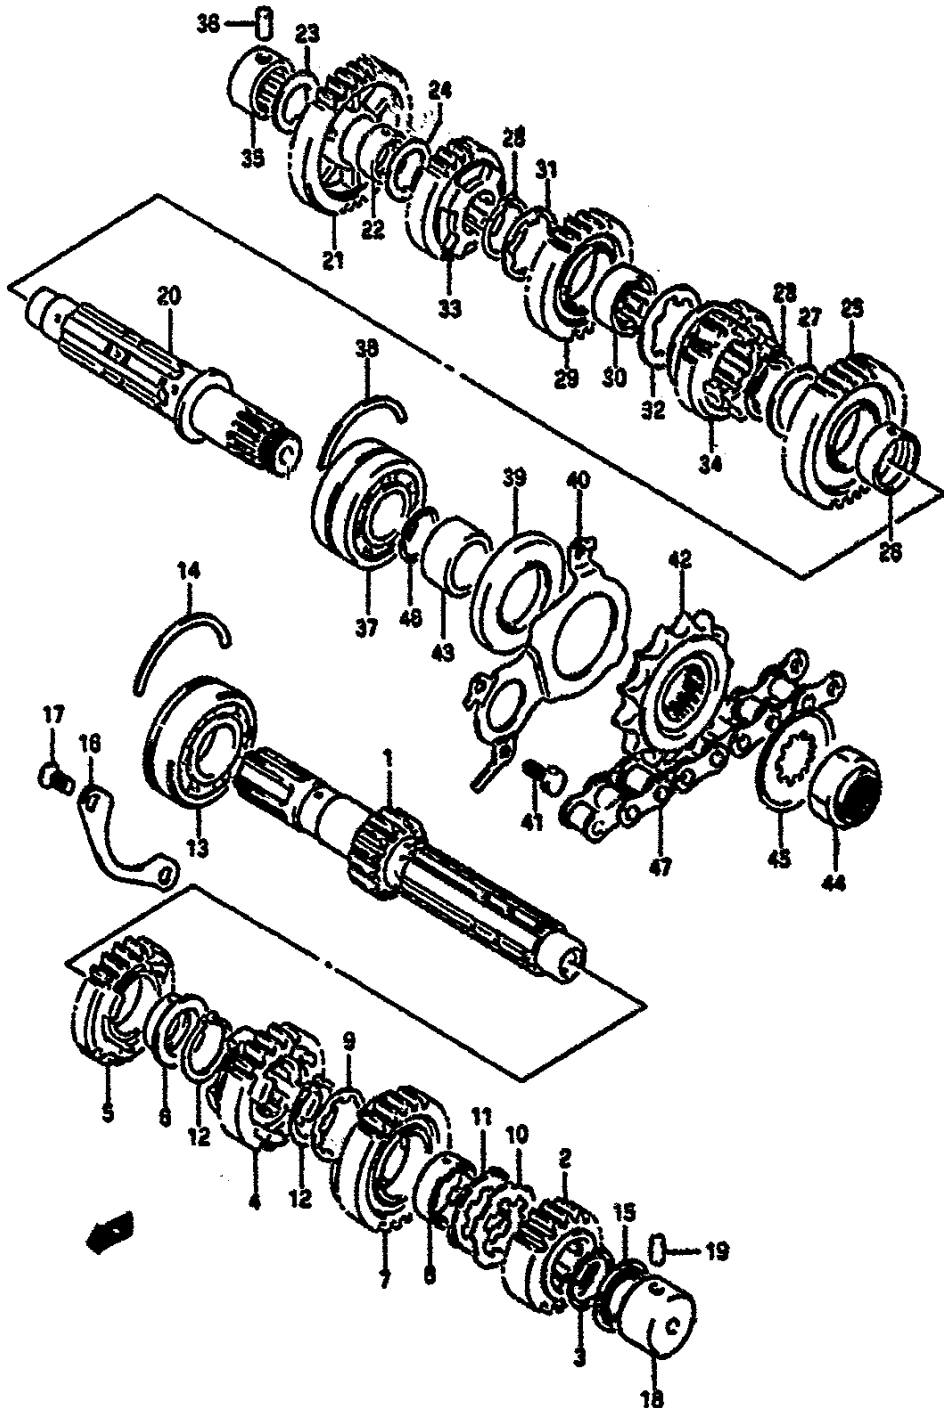

Ref No	Part No	Description
1	24121-40C03	Countershaft (nt:13)
2	24221-40C00	Gear, 2nd Drive (nt:19)
3	09380-25013	Circlip
4	24231-48B01	Gear, 3th Drive (nt:20)
5	24241-48B00	Gear, 4th Drive (nt:22)
6	09301-25001	Bush
7	24251-48B02	Gear, 5th Drive (nt:25)
8	24252-48B00	Bush
9	09167-25021	Washer
10	09167-25013	Washer, Lock
11	09169-25001	Washer, Lock
12	09380-25003	Circlip
13	09262-25051	Bearing, Rh
14	09390-62011	C Ring
15	09285-20006	Oil Seal
16	24741-27A00	Holder, Bearing
17	02122-06167	Screw
18	09263-20049	Bearing, Lh
19	04221-07129	Pin
20	24131-40C10	Driveshaft
21	24311-48B00	Gear, 1st Driven (nt:31)
22	09300-22005	Bush
23	08211-20341	Washer, Rh
24	08211-22341	Washer, Lh
25	24321-48B02	Gear, 2nd Driven (nt:31)
26	09300-28002	Bush
27	08211-28361	Washer
28	08331-31286	Circlip
29	24331-48B03	Gear, 3rd Driven (nt:25)
30	24332-48B00	Bush
31	09167-28001	Washer, Rh
32	09167-28008	Washer, Lh (t:2)
33	24341-06B01	Gear, 4th Driven (nt:23)
34	24351-48B03	Gear, 5th Driven (nt:21)
35	09263-20040	Bearing, Rh
36	04221-07209	Pin (l:20)
37	09267-25011	Bearing, Lh
38	09390-62011	C Ring
39	09283-34005	Oil Seal (34x62x6)
40	24751-40C01	Plate
41	01107-06107	Screw
42	27510-48B00	Sprocket, Engine (nt:15)
43	09180-25081	Spacer (25x34x18.1)
44	09159-20004	Nut
45	09167-25019	Washer, Lock
46	09280-25001	O Ring (d:1,id:24.5)
47	27600-40C20-118	Chain, Drive (rk532gsv2x118le)