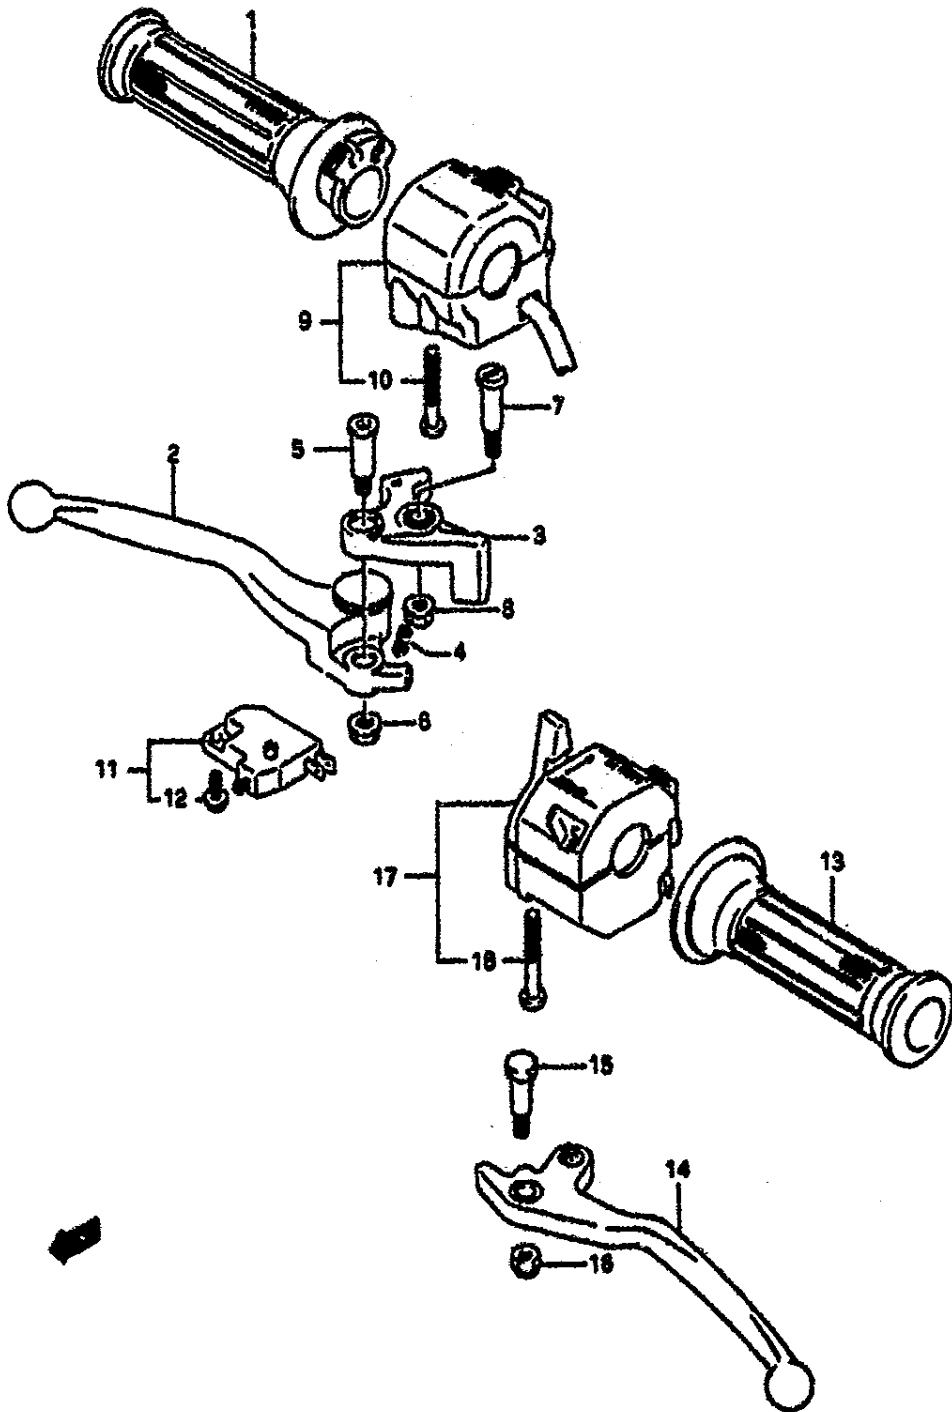

Ref No	Part No	Description
1	57110-49501	Grip, Throttle
2	57420-32C00	Lever, Adjust
3	57430-40C00	Knocker
4	57438-32C00	• . Spring
5	57437-32C00	Bolt
6	08319-31065	Nut
7	57431-17C00	Bolt, Lever
8	08316-16064	Nut
9	37200-41C00	Switch Assy, Handle Rh
9	37200-41C30	Switch Assy, Handle Rh
10	02112-05455	• . Screw
11	57460-17C00	Switch Assy, Stop
12	57465-17C00	• . Screw
13	57211-49500	Grip, Lh
14	57620-40C00	Lever, Clutch
15	57431-05A00	Bolt
16	08319-21065	Nut
17	37400-41C00	Switch Assy, Handle Lh
17	37400-41C40	Switch Assy, Handle Lh
18	02112-05455	• . Screw