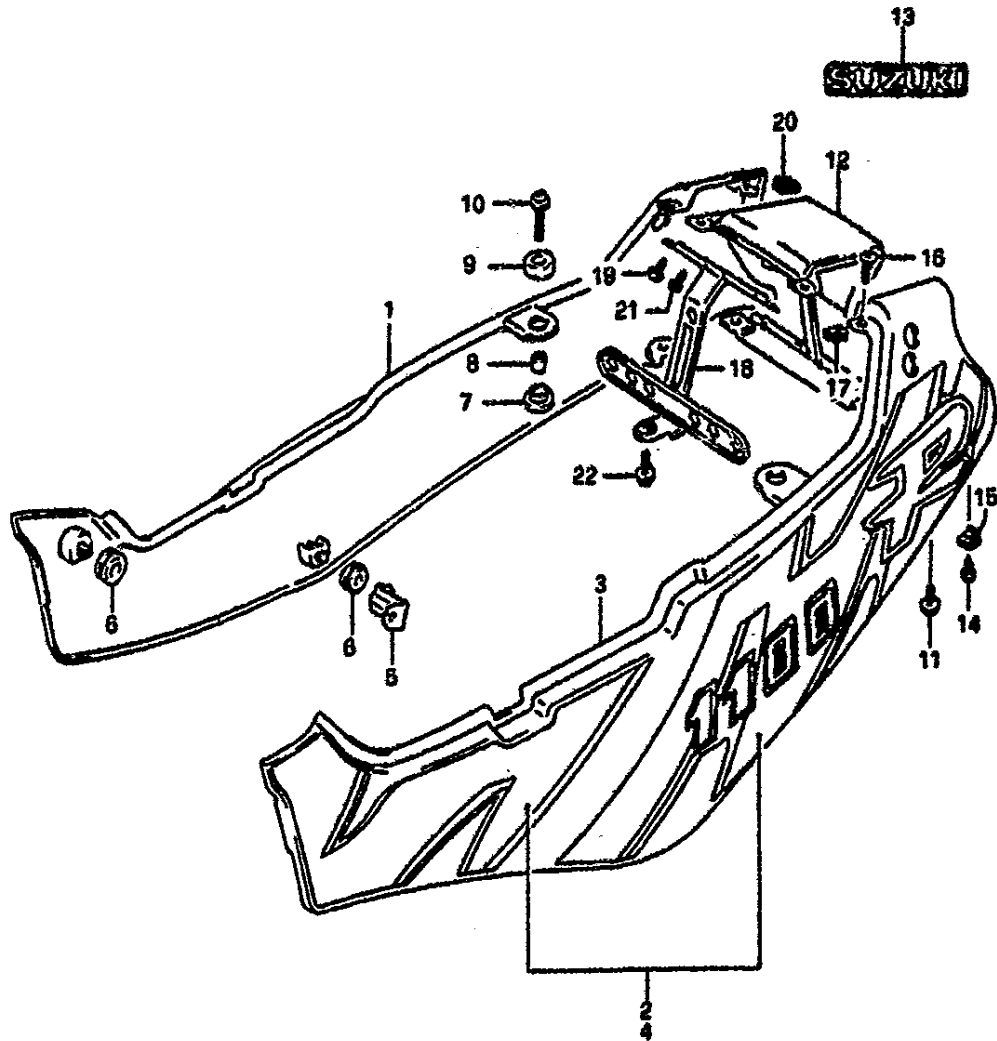

Ref No	Part No	Description
1	47110-41C30-0JW	Cover, Frame Rh (white)
1	47110-41C30-33J	Cover, Frame Rh (black)
1	47110-41C30-36X	Cover, Frame Rh (black)
2	68130-41C10-1MF	• . Tape, Rh
2	68130-41C10-1MG	• . Tape, Rh
2	68130-41C10-1MA	• . Tape, Rh
3	47210-41C30-0JW	Cover, Frame Lh (white)
3	47210-41C30-33J	Cover, Frame Lh (black)
3	47210-41C30-36X	Cover, Frame Lh (black)
4	68140-41C10-1MF	• . Tape, Lh
4	68140-41C10-1MG	• . Tape, Lh
4	68140-41C10-1MA	• . Tape, Lh
5	43815-41C00	Bracket, Frame Cover
6	09320-08018	Cushion
7	45326-17C00	Cushion, Lower
8	09180-06143	Spacer
9	45149-04A00	Cushion, Upper
10	09136-06083	Screw
11	09136-06062	Screw, Rear
12	47310-41C20-0YX	Cover, Frame Center (white)
12	47310-41C20-36X	Cover, Frame Center (black)
13	68166-31300-0FP	• . Emblem (silver)
14	03141-14125	Screw
15	09148-04024	Nut
16	03241-15125	Screw
17	09148-05019	Nut
18	47410-41C00	Bracket, Rear
19	03241-15125	Screw, Bracket
20	09148-05038	Nut
21	03541-04125	Screw, Inner
22	09116-06064	Bolt, Rear Fender