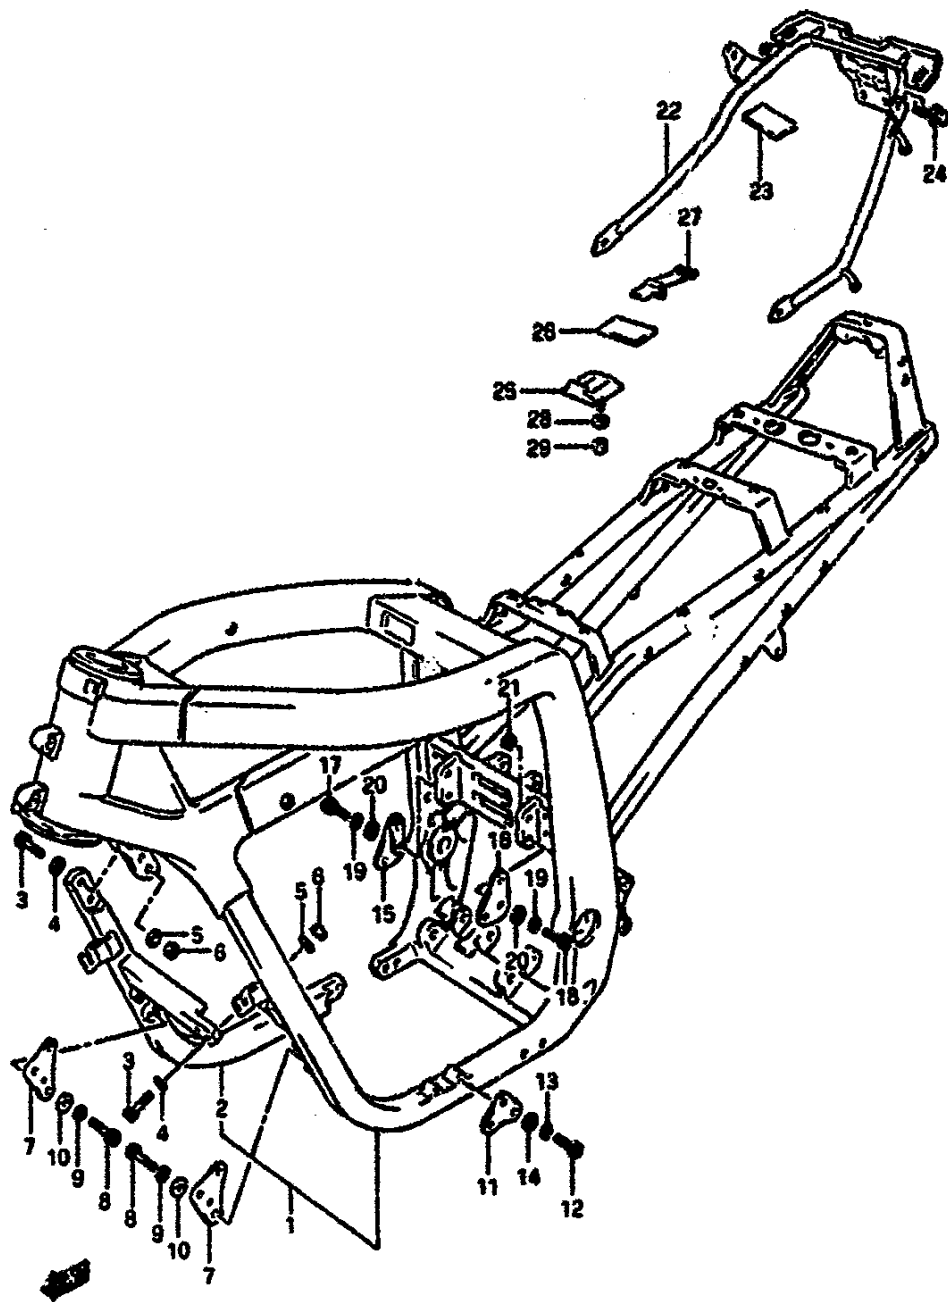

Ref No	Part No	Description
1	41100-41810	Frame Set
1	41100-41830	Frame Set
2	41140-40C30	. Tube, Frame Down Rh
3	07110-10357	. Bolt
4	09160-10013	. Washer
5	09164-10005	. Washer
6	09159-10027	. Nut
7	41911-41C00	Plate, Engine Mount No.1
8	07110-08257	Bolt
9	08321-31087	Lock Washer
10	09160-08010	Washer (8.2x20x1.6)
11	41921-17C02	Plate, Engine Mount No.2
12	07110-08257	Bolt
13	08321-31087	Lock Washer
14	09160-08010	Washer (8.2x20x1.6)
15	41940-40C01	Plate, Engine Mount No.3 Rh
16	41950-40C01	Plate, Engine Mount No.3 Lh
17	07110-08357	Bolt, Rh
18	09106-08005	Bolt, Lh
19	08321-31087	Lock Washer
20	09160-08010	Washer
21	08319-31087	Nut, Lh
22	43980-41C00	Grip, Rear
22	43980-41C10	Grip, Rear
23	41881-06C00	Protector
24	01317-08207	Bolt
25	41550-49200	Holder, Tool
26	44885-38A00	Cushion, Tool Holder
27	09462-00093	Band, Tool
28	09160-06006	Washer
29	08319-21066	Nut