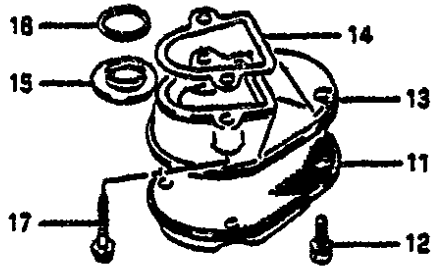

Ref No	Part No	Description
1	11511-17C02	Pan, Oil
2	11489-27A10	Gasket, Oil Pan
3	07110-06257	Bolt
4	09106-06067	Bolt (6x55)
5	07110-06458	Bolt
6	09168-06024	Gasket
7	09247-14001	Plug, Oil Drain
8	09168-14004	Gasket
9	09248-16010	Plug, Oil Gallery
10	09168-16002	Gasket
11	16520-17C00	Strainer, Engine Oil
12	01137-06128	Bolt
13	16525-17C00	Protector, Strainer
14	16528-27A10	Gasket, Protector
15	16529-27A01	Gasket, Outlet
16	09280-18009	O Ring
17	01517-06257	Bolt
18	16440-17C00	Valve, Oil Reriff
19	09168-16002	Washer
20	09440-09027	Spring
21	16442-34301	Plunger, Oil Control