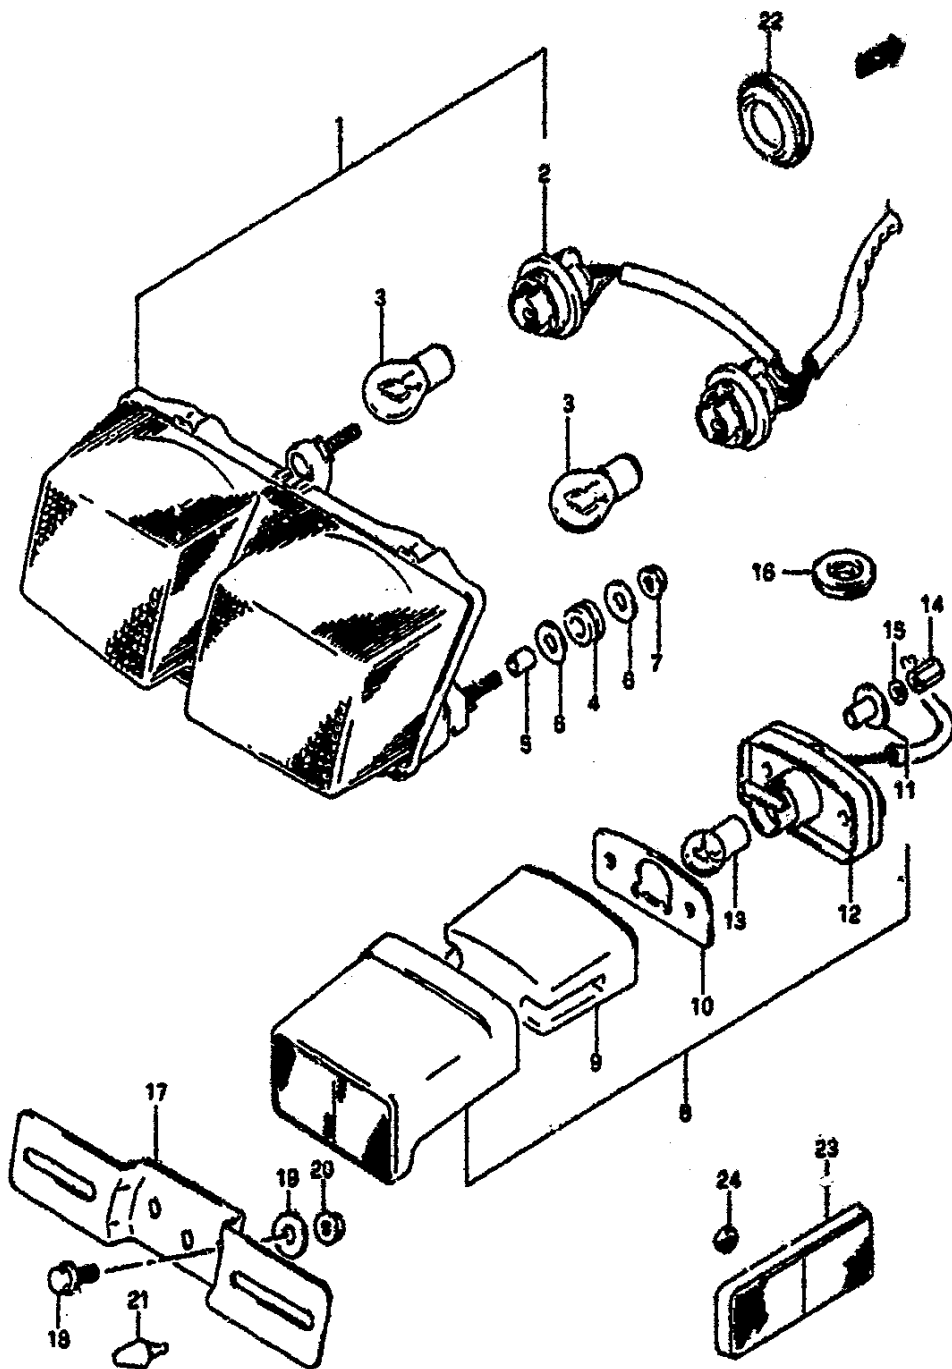

Ref No	Part No	Description
1	35710-41C00	Lamp Assy, Rear Combination
2	35718-41C00	. Socket & Cord
3	09471-12083	. Bulb (12v,21/5w)
4	09320-08048	Cushion
5	09180-06044	Spacer
6	09160-06056	Washer
7	08316-26066	Nut
8	35910-17C10	Lamp Assy, License
9	35912-38A20	. Lens, License Lamp
10	35913-38A30	. Gasket
11	35766-17C00	. Spacer
12	35915-17C10	. Housing
13	09471-12140	. Bulb (12v,5w)
14	09140-04006	Nut
15	08321-21046	Lock Washer
16	09308-07013	Grommet
17	35927-17C00	Bracket, License Plate
18	01517-06164	Bolt
19	09160-06059	Washer
20	08316-26066	Nut
21	09321-06025	Cushion
22	09250-30010	Grommet
23	35950-43431	Reflex Reflector, Rear Side
24	08310-22055	Nut