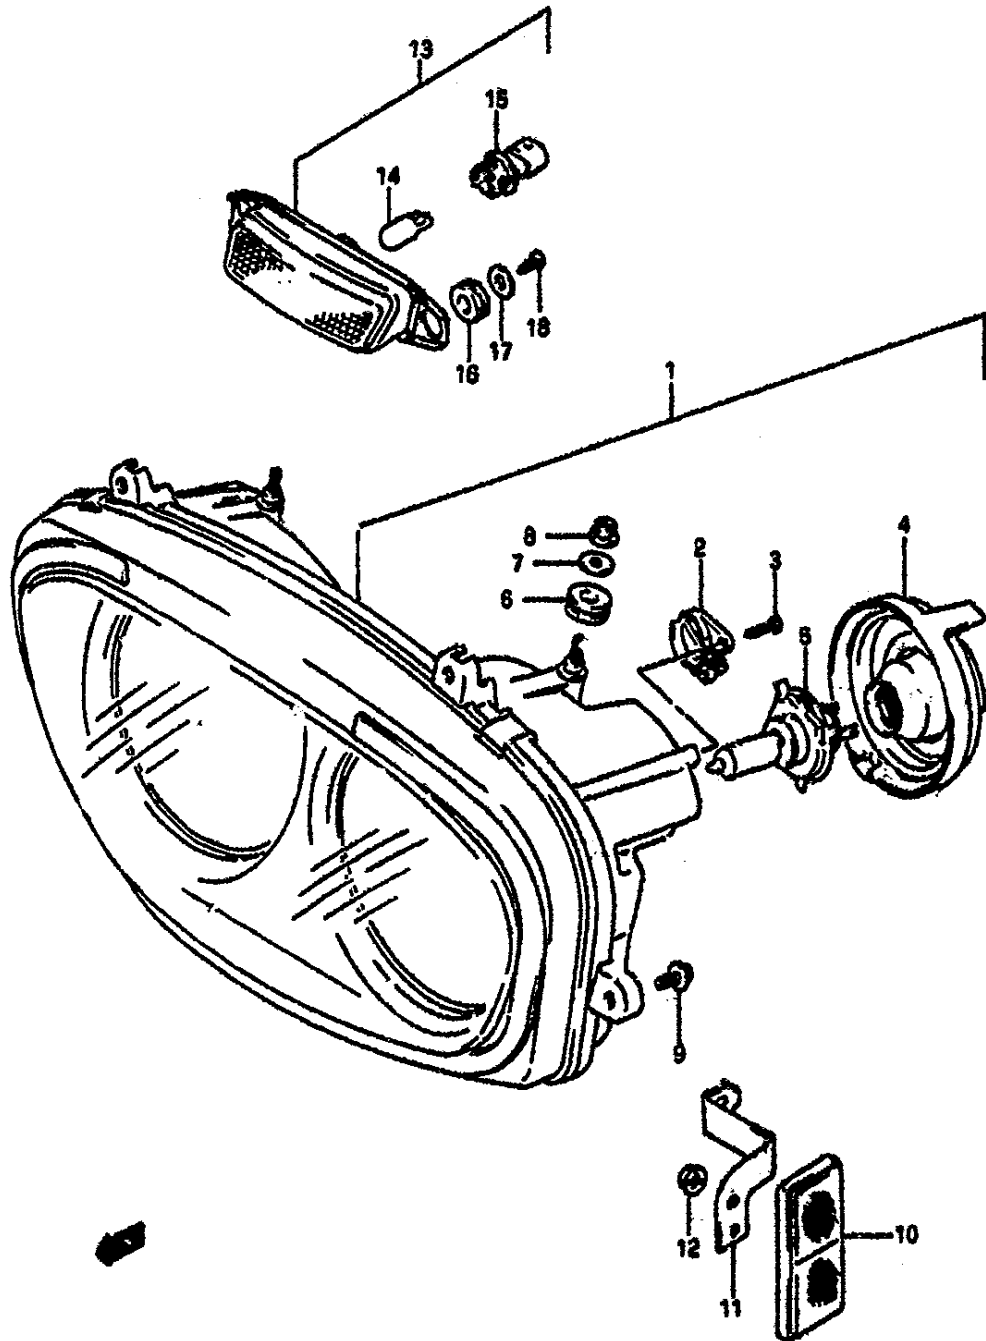

Ref No	Part No	Description
1	35100-41C00-999	Headlamp Assy
1	35100-41C40-999	Headlamp Assy
1	35100-41C10-999	Headlamp Assy
1	35100-41C50-999	Headlamp Assy
1	35100-41C20-999	Headlamp Assy
1	35100-41C30-999	Headlamp Assy
2	35250-33C10	• Gear Unit Assy
3	03511-04165	• Screw
4	35173-41C00	• Cover, Socket
5	09471-12060	Bulb (12v,60/55w)
5	09471-12060	Bulb (12v,60/55w)
5	09471-12061	Bulb (12v,60/55w)
5	09471-12020	Bulb (12v,35/35w)
6	09320-09034	Cushion
7	09160-06092	Washer
8	08316-16064	Nut
9	02112-75165	Screw
10	35950-14A00	Reflex Reflector, Front Side
11	35956-17D00	Bracket, Rh
11	35957-17D00	Bracket, Lh
12	08361-15055	Nut
13	36110-41C01	Lamp Assy, Front Position
14	09471-12081	• Bulb (12v,5w)
15	36118-41C00	• Socket
16	09320-08051	Cushion
17	09160-04014	Washer
18	03541-04105	Screw