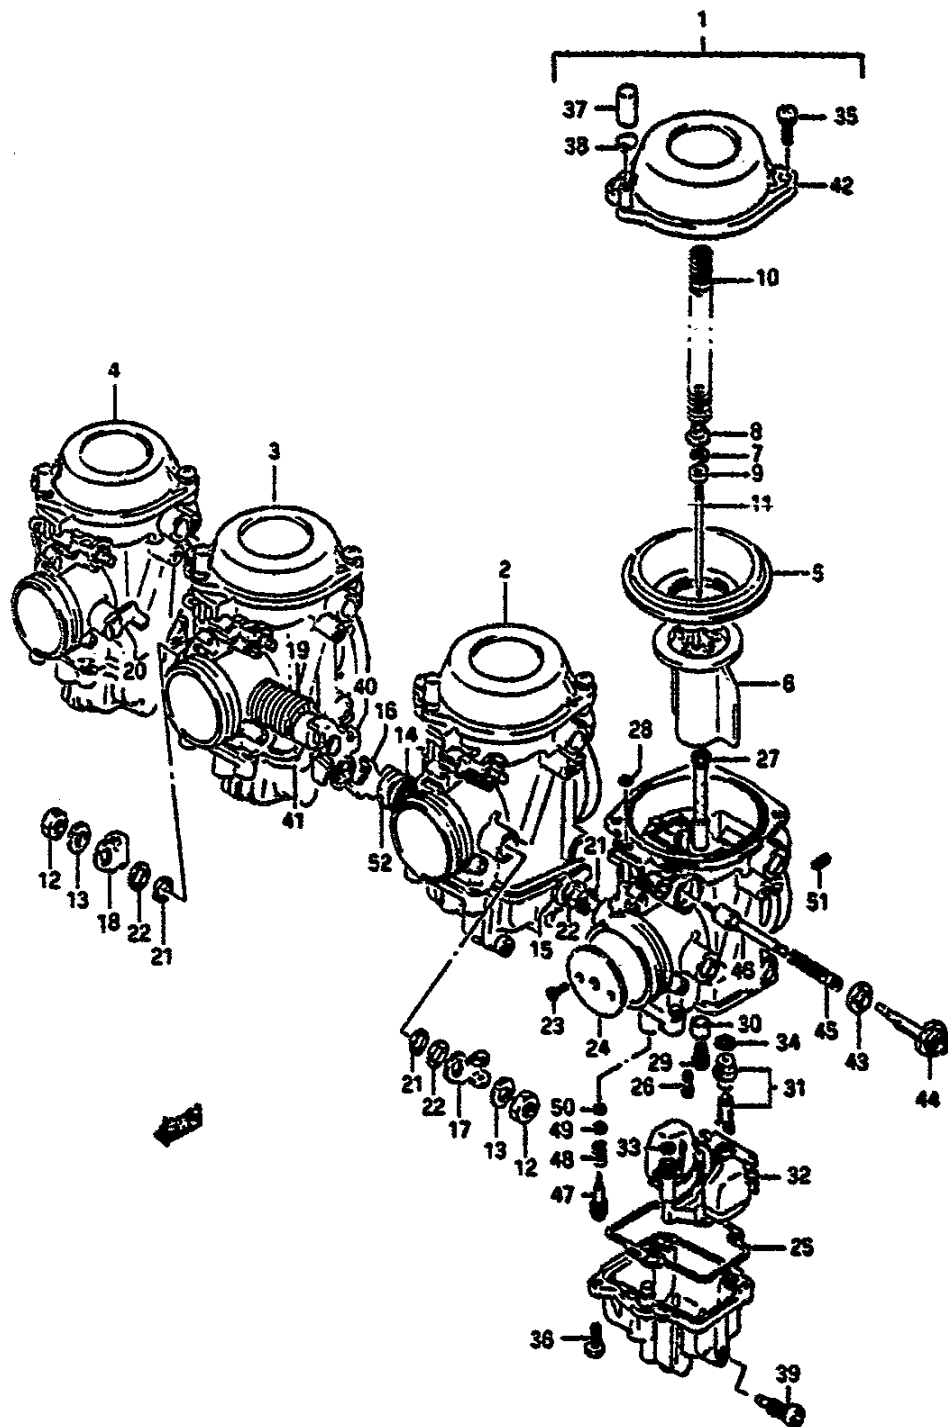

Ref No	Part No	Description
27	09494-00721	. Jet, Needle (p-2)
28	13278-02340	. O Ring
29	09491-25010	. Jet, Main (125)
30	13331-07D00	. Ring
31	13370-07D00	. Valve Assy, Needle
32	13240-07D00	. Float Assy
33	13374-46710	. O Ring
34	13374-44D80	. O Ring
35	13602-34390	. Screw
36	02112-05128	. Screw
37	13508-17C00	. Cap
38	13671-33600	. Clip
39	13247-02340	. Screw, Drain
40	13550-07D20	. Shaft Assy
41	13557-05A20	. Ring
42	13502-41C00	. Cover, Diaphragm
42	13502-41C30	. Cover, Diaphragm
42	13502-41C10	. Cover, Diaphragm
43	13418-17C00	. Cap, Starter
44	13418-17C10	. Holder
45	13417-09110	. Spring
46	13411-05320	. Plunger Assy
47	13279-47070	. Screw, Air (2.0)
47	13279-47070	. Screw, Air (1 3/4)
48	13268-47070	. Spring
49	13291-29900	. Washer
50	13295-29900	. O Ring
51	09493-25003	. Jet, Air (1.25)
51	09493-24007	. Jet, Air (1.2)
52	13557-07D00	. Ring