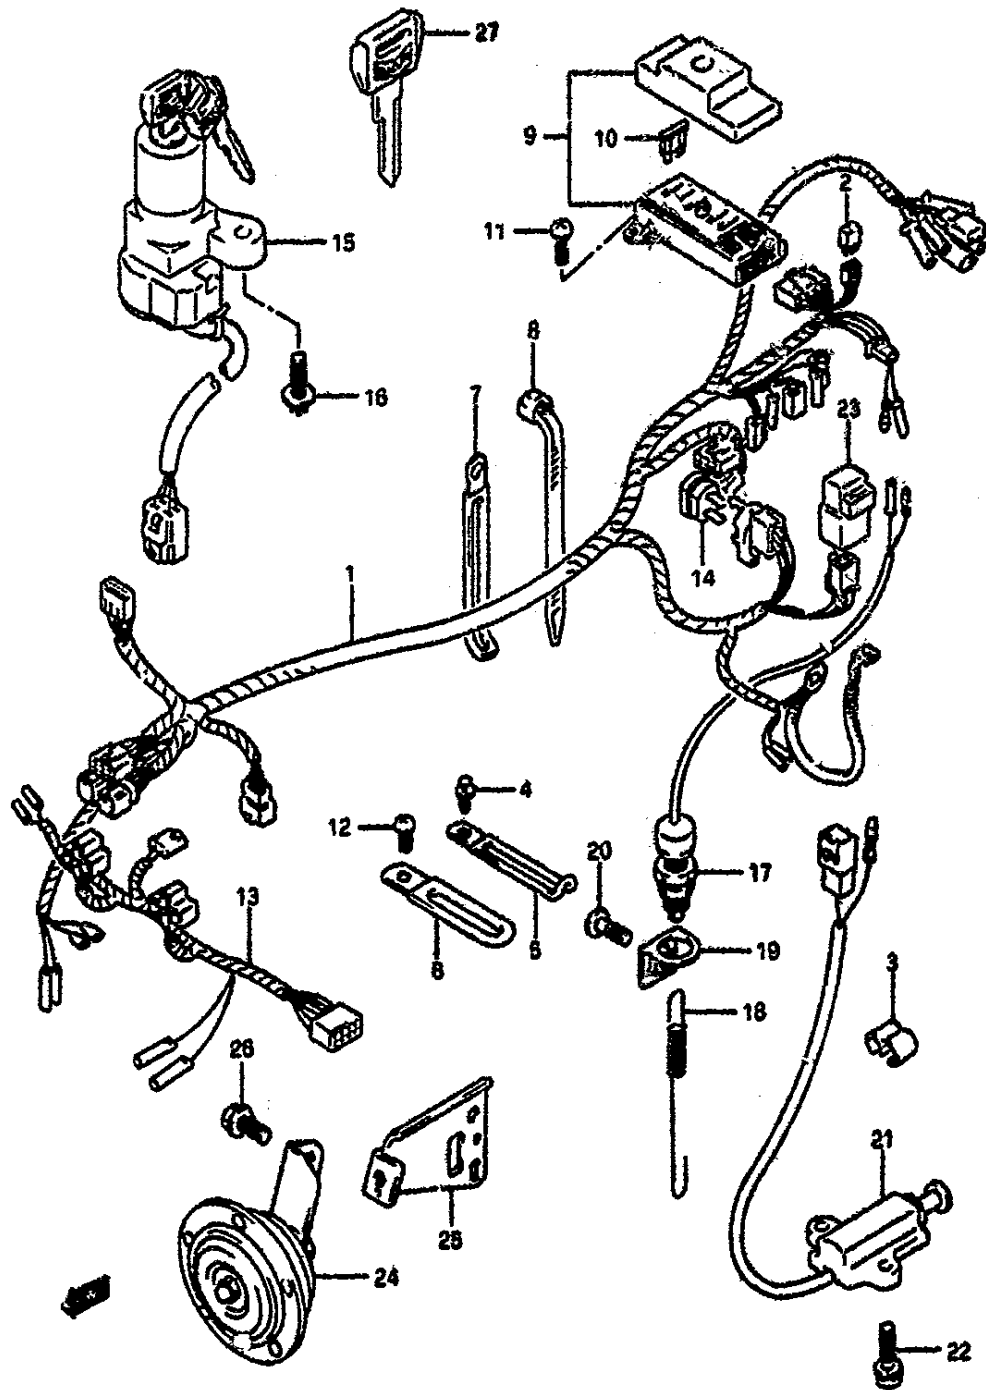

Ref No	Part No	Description
1	36610-41C00	Harness, Wiring
1	36610-41C50	Harness, Wiring
1	36610-41C40	Harness, Wiring
1	36610-41C81	Harness, Wiring
2	36611-38A00	• . Diode
3	09408-00002	Clip
4	09409-07305	Clip
5	09404-06403	Clamp (l:55)
5	09404-06404	Clamp (l:80)
6	09404-05403	Clamp (l:67)
7	09404-06415	Clamp (l:95e)
8	09407-10404	Clamp
8	09407-11401	Clamp
8	09407-14403	Clamp (l:125)
8	09407-18402	Clamp (l:165)
8	09407-25401	Clamp
9	36740-17D00	Box Assy, Fuse
9	36740-05A01	Box Assy, Fuse
10	09481-10101	• . Fuse (10a)
10	09481-10101	• . Fuse (10a)
10	09481-20101	• . Fuse (20a)
11	02142-05164	Screw
12	02142-05128	Screw
13	36856-41C00	Wire, Headlamp Lead
13	36856-41C30	Wire, Headlamp Lead
14	36750-05A00	Breaker Assy, Circuit
15	37100-17C02	Switch Assy, Ignition
16	09139-06026	Bolt
17	37740-04A10	Switch Assy, Stop Lamp
18	09443-06012	Spring
19	43251-17C01	Bracket, Switch
20	09139-06027	Bolt
21	37840-17C01	Switch, Side Stand Warning
22	02112-36165	Screw
23	38740-24B10	Relay Assy, Side Stand
24	38500-41C00	Horn Assy
24	38500-41C30	Horn Assy
25	38590-41C30	Bracket, Horn
26	01517-06105	Bolt
26	01517-08128	Bolt
27	37146-03A80	Key, Blank