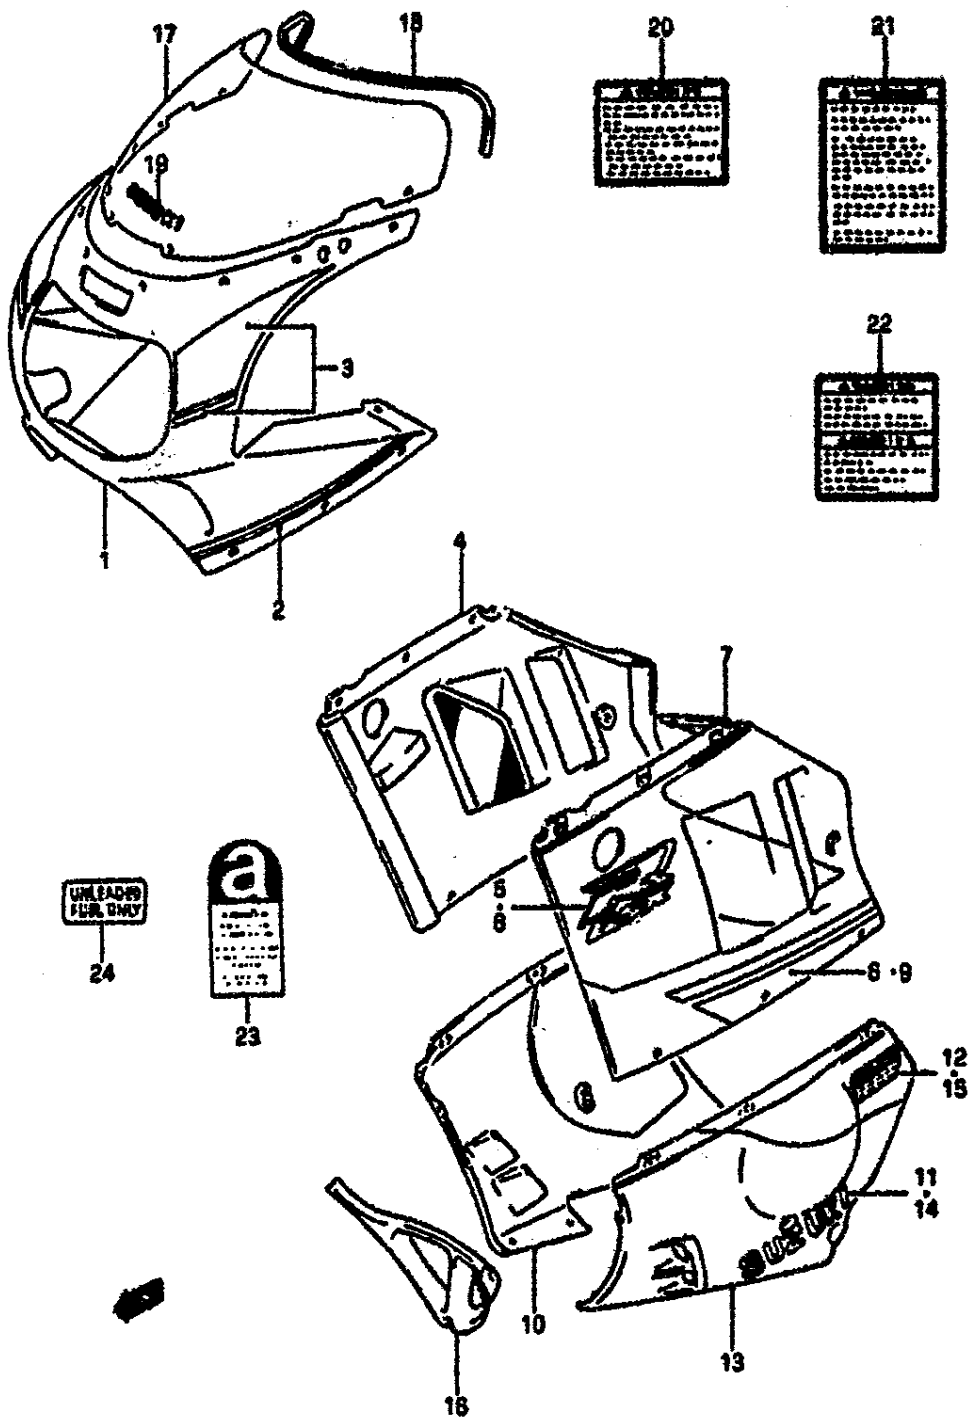

Ref No	Part No	Description
1	94400-41C50-33J	Body Assy, Cowling (black)
1	94400-41C50-36X	Body Assy, Cowling (black)
2	68270-41C20-H09	• . Tape Set, Side
2	68270-41C20-H16	• . Tape Set, Side
3	68280-41C10-H09	• . Tape Set, Front
3	68280-41C10-H16	• . Tape Set, Front
4	94430-41C40-3CG	Cover, Cowling Side Rh (black/gray)
4	94430-41C60-05X	Cover, Cowling Side Rh (black/gray)
5	68681-18D00-H11	• . Emblem, Side
5	68681-18D10-H61	• . Emblem, Side
6	68685-41C00-H19	• . Tape, Side Rh
6	68685-41C00-H21	• . Tape, Side Rh
7	94440-41C40-3CG	Cover, Cowling Side Lh (black/gray)
7	94440-41C60-05X	Cover, Cowling Side Lh (black/gray)
8	68681-18D00-H11	• . Emblem, Side
8	68681-18D10-H61	• . Emblem, Side
9	68695-41C00-H19	• . Tape, Side Lh
9	68695-41C00-H21	• . Tape, Side Lh
10	94470-41C60-3CH	Cowling, Under Rh (black/silver)
11	68111-34330-13L	• . Emblem, Suzuki
12	68681-27B30-H12	• . Emblem
13	94480-41C60-3CH	Cowling, Under Lh (black/silver)
14	68181-36A00-13L	• . Emblem, Suzuki
15	68681-27B30-H12	• . Emblem
16	94498-17D01-33J	Cowling, Under Center (black)
17	94610-41C00-0JW	Screen Set, Wind
17	94610-41C10-0JW	Screen Set, Wind
18	94631-41C00	• . Molding, Screen
18	94631-41C10	• . Molding, Screen
19	68182-12C00-0JW	• . Emblem, Suzuki
20	68319-40C00	Label, Warning Safety
20	68319-40C20	Label, Warning Safety
20	68319-40C30	Label, Warning Safety
20	68319-40C40	Label, Warning Safety
20	68319-40C51	Label, Warning Safety
21	68612-48B00	Label, Warning Screen
21	68612-48B10	Label, Warning Screen
22	68613-40C11	Label, Warning Steering
22	68613-40C00	Label, Warning Steering
23	11967-82000	Label, Warning Asbestos
24	86932-73060	Label, Warning Fuel