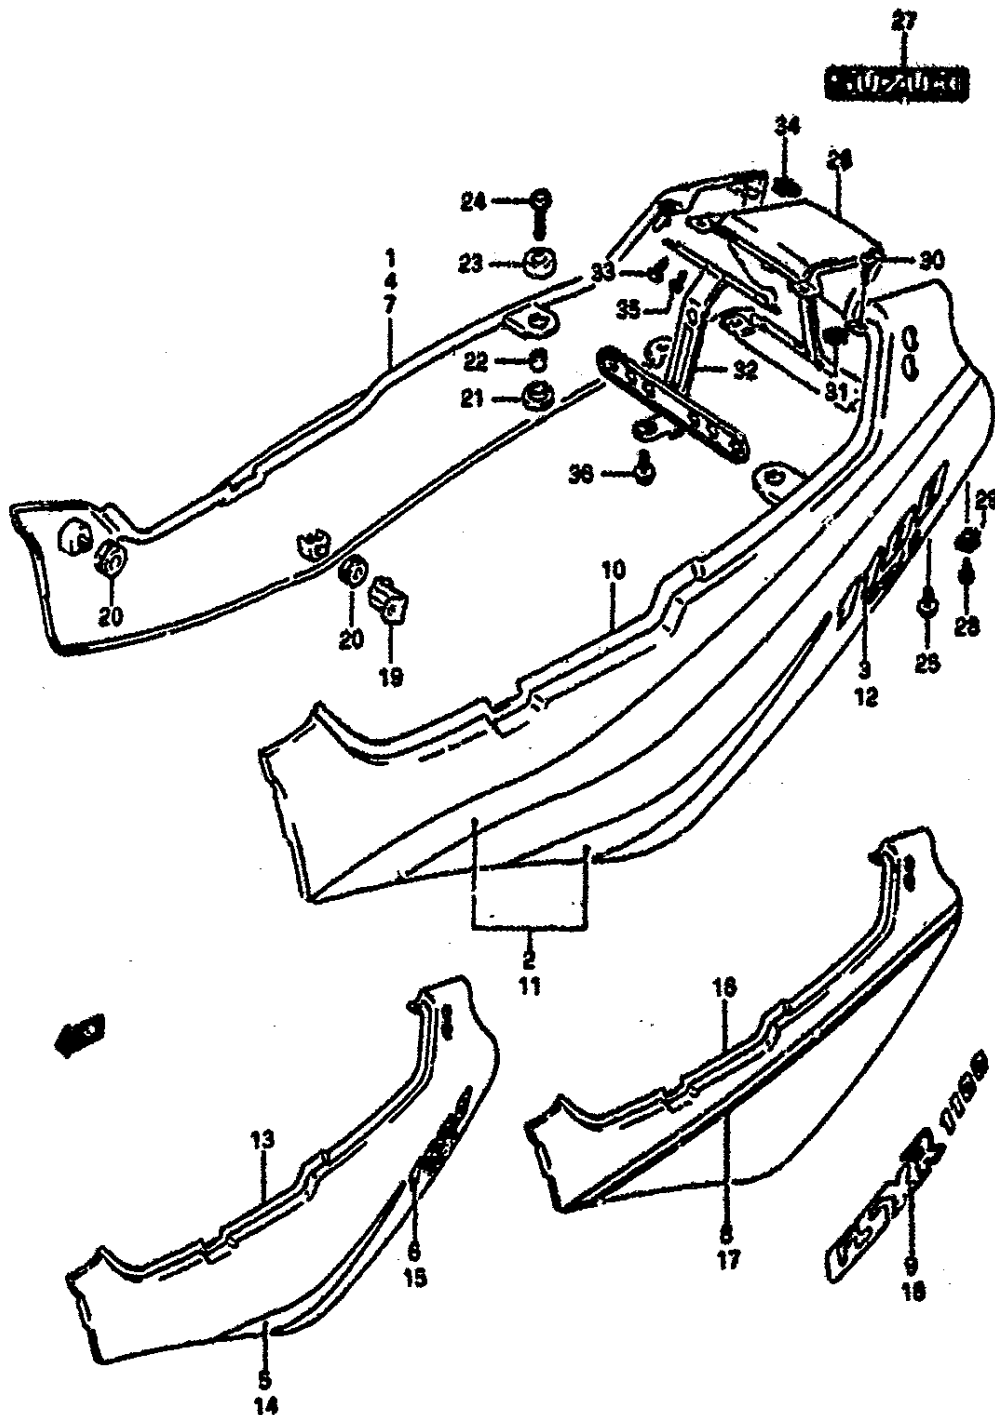

Ref No	Part No	Description
1	47110-41C00-3SL	Cover, Frame Rh
2	68130-41C01-3SR	. Tape, Frame Cover Rh
3	68131-41C00-E95	. Emblem, Rh
4	47110-41C10-3EE	Cover, Frame Rh
5	68135-41C01-0FP	. Tape, Frame Cover Rh (silver)
6	68131-41C00-H03	. Emblem, Rh
7	47110-41C20-3CH	Cover, Frame Rh
7	47110-41C20-05X	Cover, Frame Rh
8	68135-18D11-H13	. Tape, Rh
8	68135-18D11-H17	. Tape, Rh
9	68131-41C10-H08	. Emblem
9	68131-41C10-H15	. Emblem
10	47210-41C00-3SL	Cover, Frame Lh
11	68140-41C01-3SR	. Tape, Frame Cover Lh
12	68131-41C00-E95	. Emblem, Lh
13	47210-41C10-3EE	Cover, Frame Lh
14	68145-41C01-0FP	. Tape, Frame Cover Lh (silver)
15	68131-41C00-H03	. Emblem, Lh
16	47210-41C20-3CH	Cover, Frame Lh
16	47210-41C20-05X	Cover, Frame Lh
17	68145-18D11-H13	. Tape, Lh
17	68145-18D11-H17	. Tape, Lh
18	68131-41C10-H08	. Emblem
18	68131-41C10-H15	. Emblem
19	43815-41C00	Bracket, Frame Cover
20	09320-08013	Cushion
21	45326-17C00	Cushion, Lower
22	09180-06143	Spacer
23	45149-04A00	Cushion, Upper
24	09136-06083	Screw
25	09136-06062	Screw, Rear
26	47310-41C00-0NG	Cover, Frame Center (blue)
26	47310-41C00-28V	Cover, Frame Center (red)
26	47310-41C00-33J	Cover, Frame Center (black)
27	68166-31300-0JW	. Emblem (white)
27	68166-31300-13L	. Emblem (silver)
28	03141-14125	Screw
29	09148-04024	Nut
30	03241-15125	Screw
31	09148-05019	Nut
32	47410-41C00	Bracket, Rear
33	03241-15125	Screw, Bracket
34	09148-05038	Nut
35	03541-04125	Screw, Inner
36	09116-06064	Bolt, Rear Fender