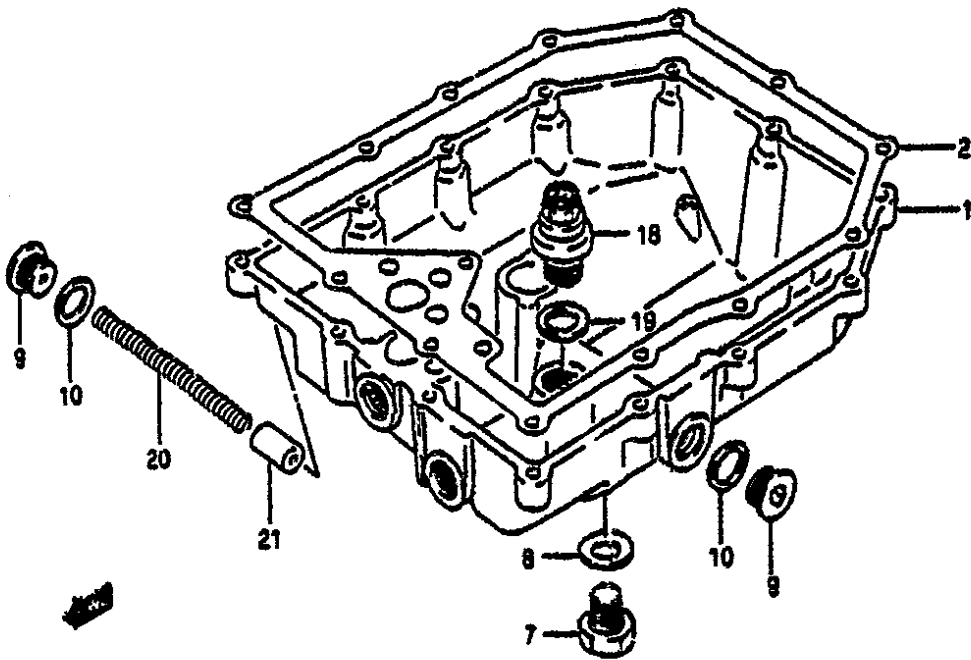

Ref No	Part No	Description
1	11511-17C02	Pan, Oil
2	11489-27A10	Gasket, Oil Pan
3	07110-06257	Bolt
4	09106-06067	Bolt (6x55)
5	07110-06458	Bolt
6	09168-06024	Gasket
7	09247-14001	Plug, Oil Drain
8	09168-14004	Gasket
9	09248-16010	Plug, Oil Gallery
10	09168-16002	Gasket
11	16520-17C00	Strainer, Engine Oil
12	01137-06128	Bolt
13	16525-17C00	Protector, Strainer
14	16528-27A10	Gasket, Protector
15	16529-27A01	Gasket, Outlet
16	09280-18009	O Ring
17	01517-06257	Bolt
18	16440-17C00	Valve, Oil Reriff
19	09168-16002	Washer
20	09440-09027	Spring
21	16442-34301	Plunger, Oil Control