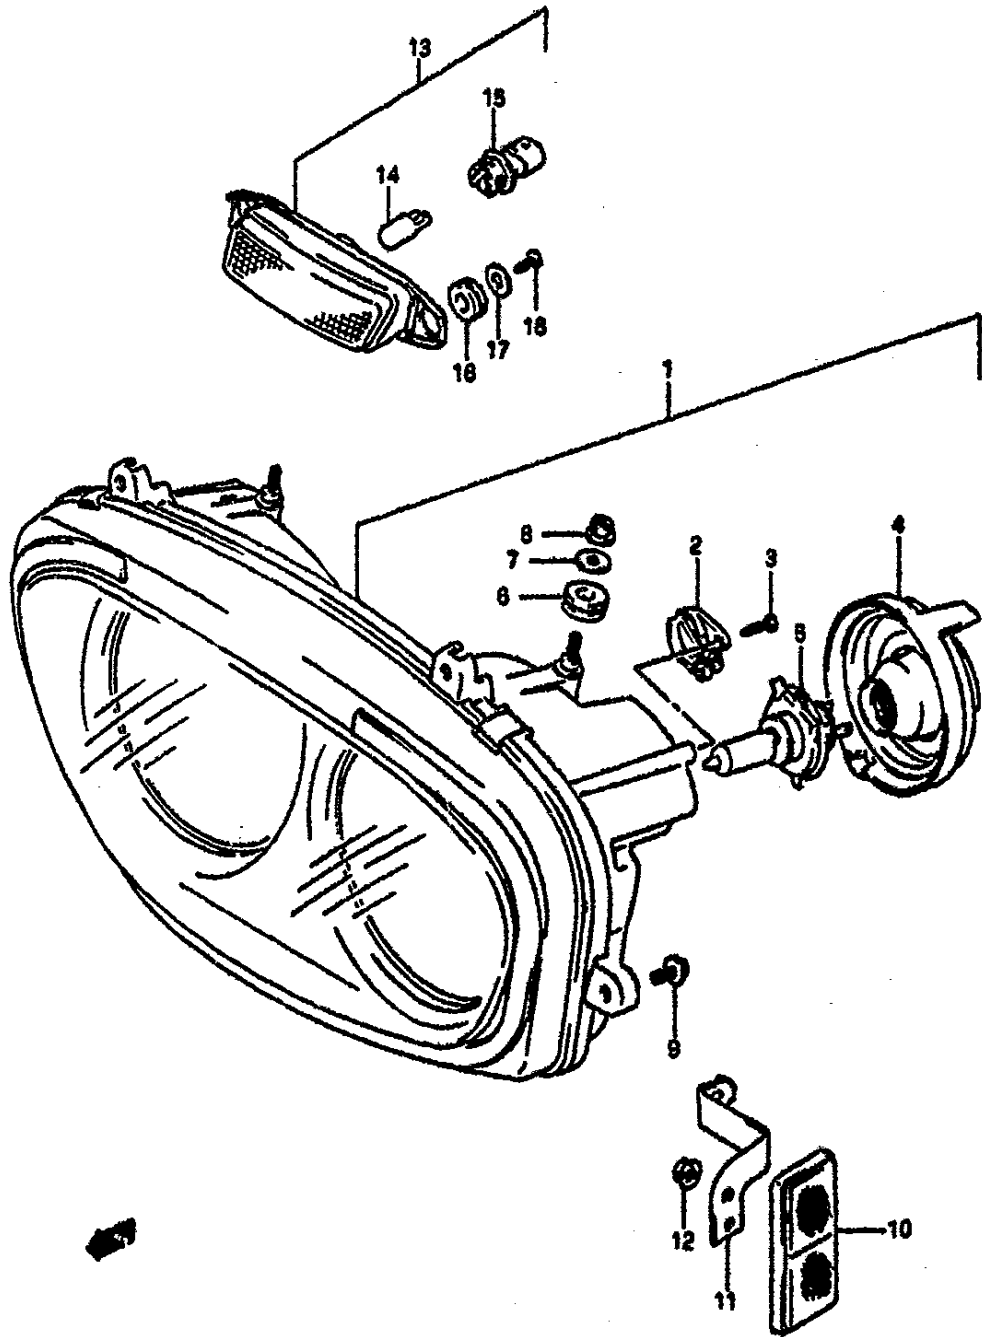

Ref No	Part No	Description
1	35100-41C00	Headlamp Assy
1	35100-41C40	Headlamp Assy
1	35100-41C10	Headlamp Assy
1	35100-41C50	Headlamp Assy
1	35100-41C20	Headlamp Assy
1	35100-41C30	Headlamp Assy
2	35250-33C10	• . Gear Unit Assy
3	03511-04165	• . Screw
4	35173-41C00	• . Cover, Socket
5	09471-12060	• . Bulb (12v,60/55w)
5	09471-12060	• . Bulb (12v,60/55w)
5	09471-12061	• . Bulb
5	09471-12020	• . Bulb (12v,35/35w)
6	09320-09034	Cushion
7	09160-06092	Washer
8	08316-16064	Nut
9	02112-75165	Screw
10	35950-14A00	Reflex Reflector, Front Side
11	35956-17D00	Bracket, Rh
11	35957-17D00	Bracket, Lh
12	08361-15055	Nut
13	36110-41C01	Lamp Assy, Front Position
14	09471-12081	• . Bulb (12v,5w)
15	36118-41C00	• . Socket
16	09320-08051	Cushion
17	09160-04014	Washer
18	03541-04105	Screw