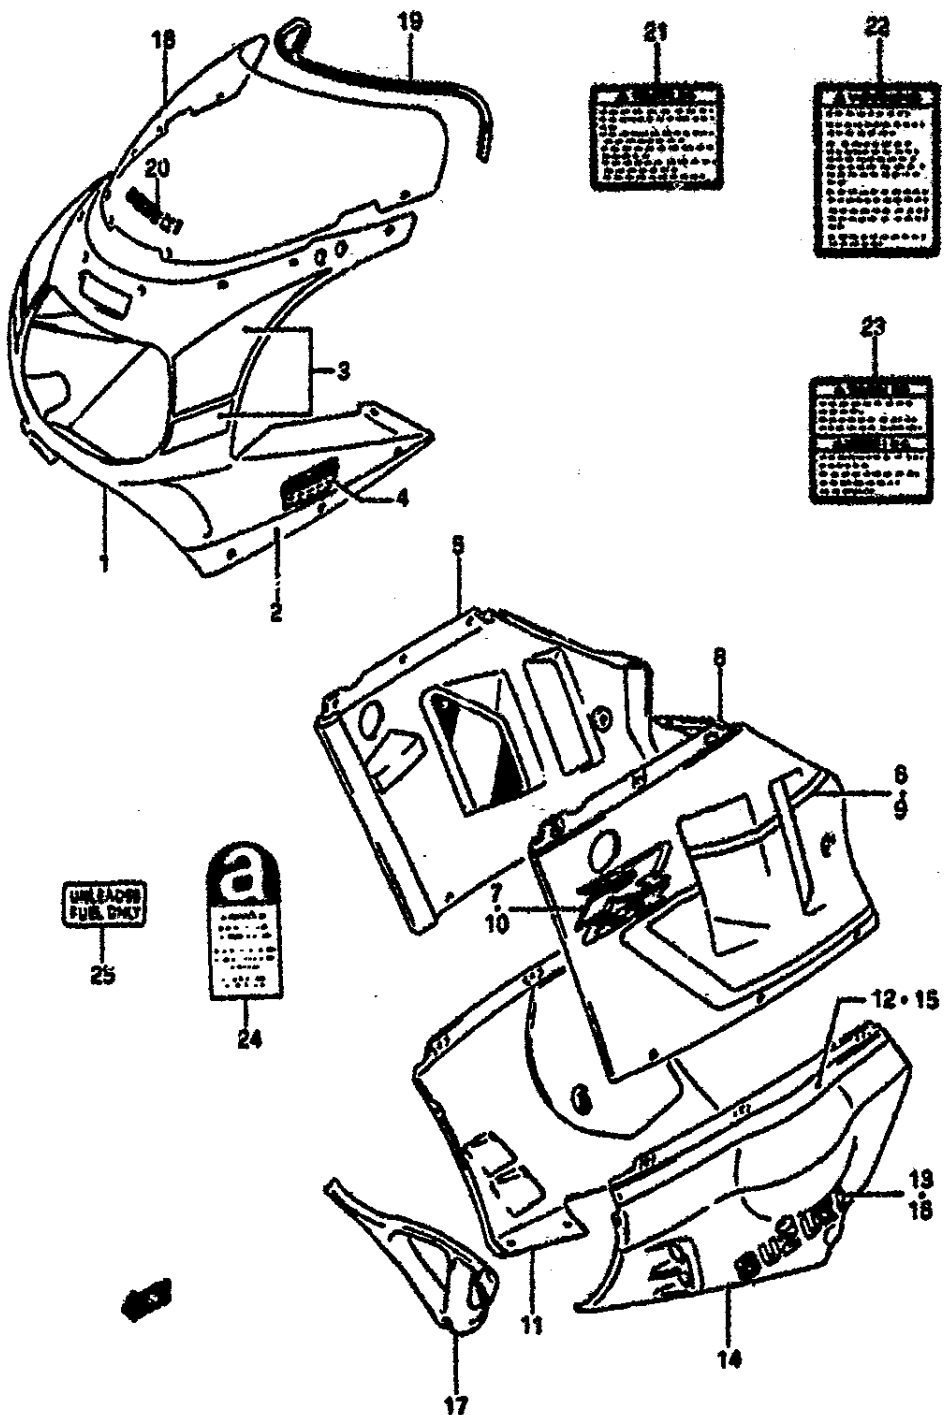

Ref No	Part No	Description
1	94400-41C30-0JW	Body Assy, Cowling (white)
2	68270-41C00-0NE	. Tape Set, Side
3	68280-41C00-3SR	. Tape Set, Front
4	68681-27B10-3SU	. Emblem
5	94430-41C00-3SR	Cover, Cowl Side Rh (blue/blue)
6	68680-41C00-0JW	. Tape Set, Side Rh
7	68681-33C10-C11	. Emblem, Side
8	94440-41C00-3SR	Cover, Cowl Side Lh (blue/blue)
9	68690-41C00-0JW	. Tape Set, Side Lh
10	68681-33C10-C11	. Emblem, Side
11	94470-41C20-3SL	Cowling, Uner Rh (white/blue)
12	68185-41C00-0NE	. Tape, Under Rh
13	68111-34320-0JW	. Emblem, Suzuki
14	94480-41C20-3SL	Cowling, Under Lh (white/blue)
15	68195-41C00-0NE	. Tape, Under Lh
16	68111-34320-0JW	. Emblem, Suzuki
17	94498-17D01-0NG	Cowling, Under Center (blue)
18	94610-41C00-0JW	Screen Set, Wind
18	94610-41C10-0JW	Screen Set, Wind
19	94631-41C00	. Molding, Screen
19	94631-41C10	. Molding, Screen
20	68182-12C00-0JW	. Emblem, Suzuki
21	68319-40C00	Label, Warning Safety
21	68319-40C20	Label, Warning Safety
21	68319-40C30	Label, Warning Safety
21	68319-40C40	Label, Warning Safety
21	68319-40C51	Label, Warning Safety
22	68612-48B00	Label, Warning Screen
22	68612-48B10	Label, Warning Screen
23	68613-40C11	Label, Warning Steering
23	68613-40C00	Label, Warning Steering
24	11967-82000	Label, Warning Asbestos
25	86932-73060	Label, Warning Fuel