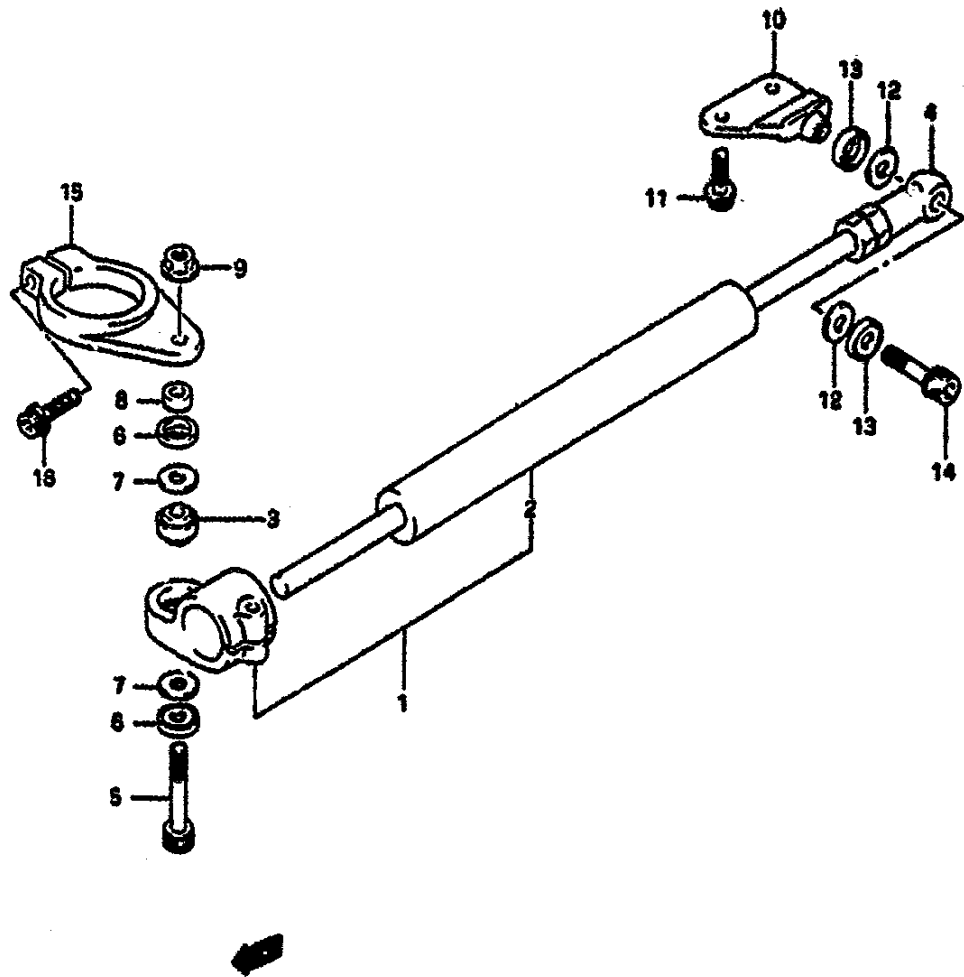

Ref No	Part No	Description
1	51750-40C21	Damper Assy, Steering
2	51759-40C21	. Damper
3	09269-08003	. Bearing
4	51760-40C01	. End, Lod
5	07110-08407	Bolt
6	64339-40410	Dust Seal
7	08221-08126	Shim
8	09180-08130	Spacer
9	08319-31087	Nut
10	41684-40C00	Boss, Steering Damper
11	07120-06208	Bolt
12	08221-08126	Shim
13	64339-40410	Dust Seal
14	07110-08357	Bolt
15	51781-40C41	Bracket, Fork
16	07120-06358	Bolt