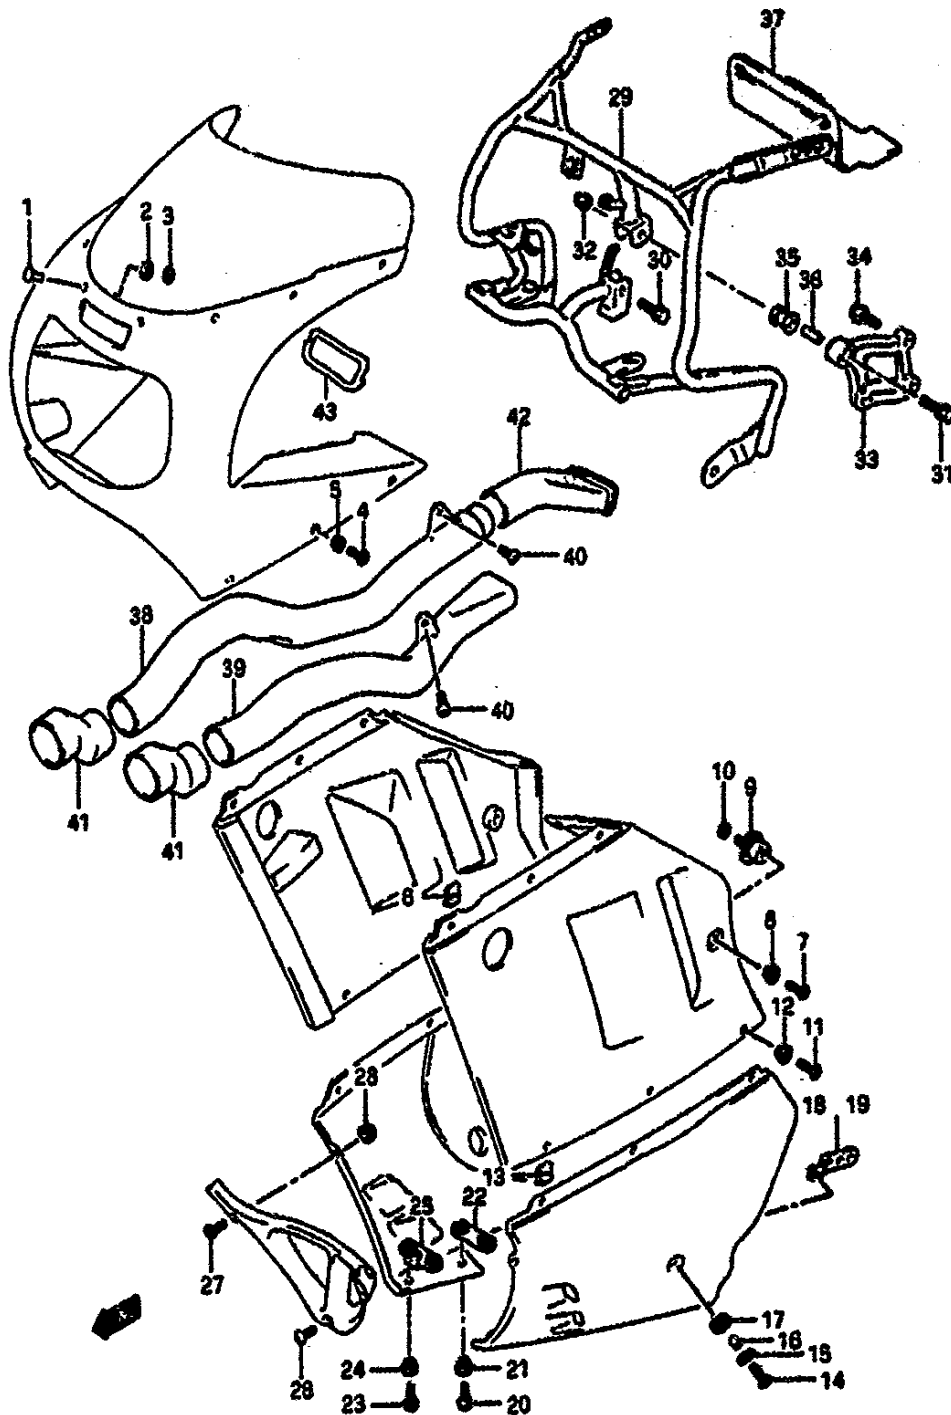

Ref No	Part No	Description
1	94616-10D00	Pin, Wind Screen (4x13)
2	09320-04007	Cushion
3	09148-04032	Nut
4	09139-05032	Screw, Side Cover Upper (5x18)
5	09161-05017	Washer
6	94484-32B00	Nut, Side Cover Upper
7	09139-06027	Screw, Side Cover Lower (6x12)
8	09161-06021	Washer
9	94570-04A00	Cushion, Side Cover
10	08321-21064	Lock Washer
11	09139-05032	Screw, Under Cowl Upper (5x18)
12	09161-05017	Washer
13	94484-32B00	Nut, Under Cowl Upper
14	09139-06028	Screw, Under Cowl Rear (6x20)
15	09160-06056	Washer
16	09180-06152	Spacer
17	09320-09016	Cushion
18	94580-40C00	Brace, Under Cowl Rh
19	94590-40C00	Brace, Under Cowl Lh
20	09139-06039	Screw, Under Cowl Lower (6x16)
21	09161-06021	Washer
22	94493-06B00	Brace, Under Cowl Lower
23	09139-06039	Screw, Under Cowl Lower (6x16)
24	09161-06021	Washer
25	94490-06B00	Brace, Under Cowl Lower, Front
26	09139-06030	Screw, Under Cowl Center (6x16)
27	09139-05025	Screw, Under Cowl Front (5x14)
28	08316-26055	Nut
29	94510-41C00	Brace, Cowling
30	01137-08305	Bolt, Brace (8x30)
31	01137-08405	Bolt, Brace Upper (8x40)
32	08313-21085	Nut
33	94531-41C10	Brace, Cowling Center
34	01187-08405	Bolt, Brace Center (8x40)
35	94541-41C00	Cushion, Cowling Brace
36	09180-08166	Spacer, Cowling Brace
37	94533-41C00	Sheet, Cowl Heat Guard
38	94451-41C00	Pipe, Air Intake Front Rh
39	94452-41C00	Pipe, Air Intake Front Lh
40	02142-06205	Screw, Pipe
41	94454-41C00	Joint, Air Intake
42	94453-17C00	Pipe, Air Intake Rear Rh
43	94415-41C00	Cushion, Front Position Lamp