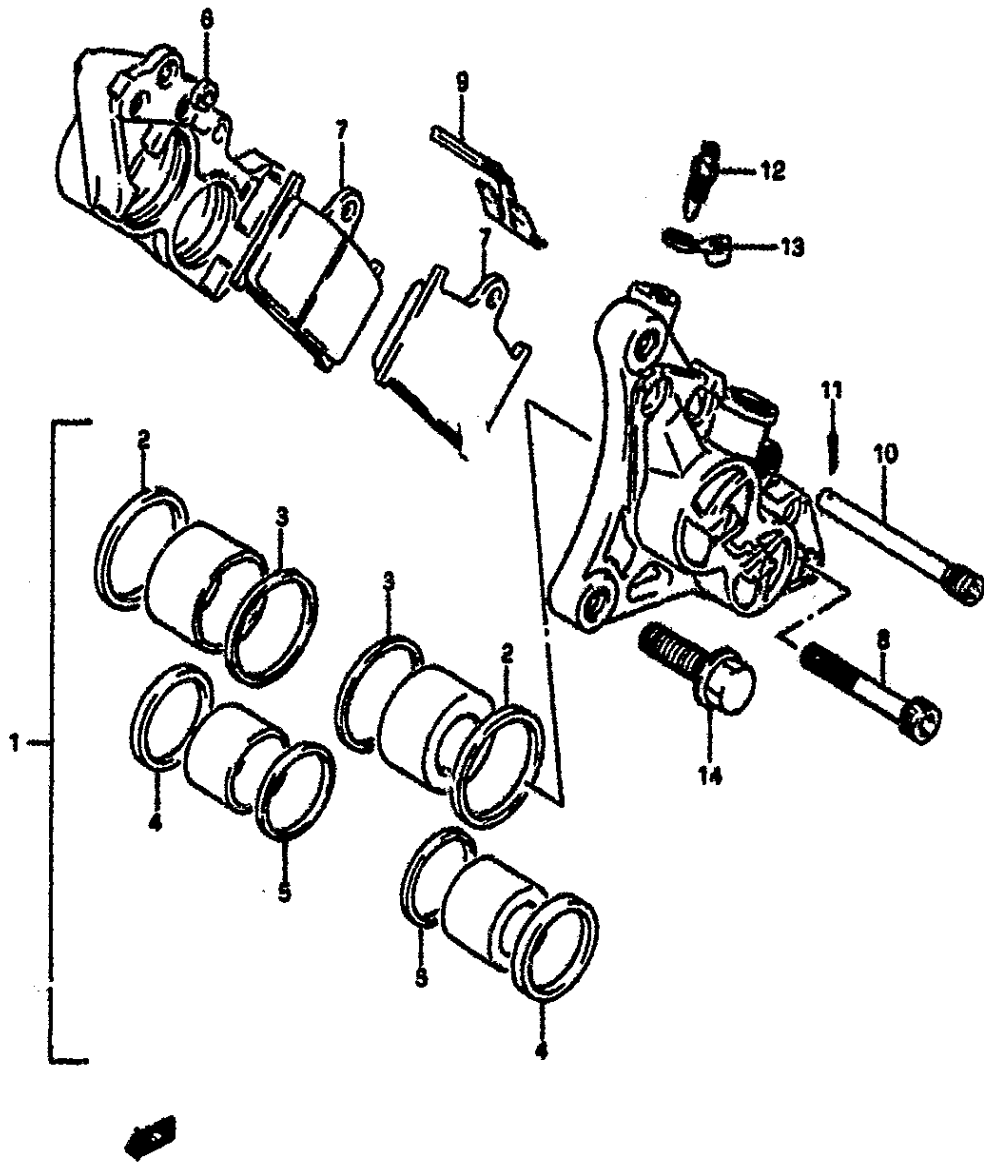

Ref No	Part No	Description
18	59100-40C01	Caliper Assy, Rh
18	59300-40C01	Caliper Assy, Lh
1	59100-17830	• . Piston Set
2	59107-13A00	•• .. Seal, Piston
3	59108-13A00	•• .. Boot
4	59107-17C00	•• .. Seal, Piston
5	59108-17C00	•• .. Boot
6	69107-17C00	•• .. Seal
7	59130-40C00	• . Pad
8	59145-33C00	• . Bolt, Housing
9	59315-17C00	• . Spring
10	59345-33C00	• . Pin
11	04111-16158	• . Pin, Cotter
12	59121-01A00	• . Bleeder
13	59122-01A00	• . Cap
14	01517-10305	Bolt