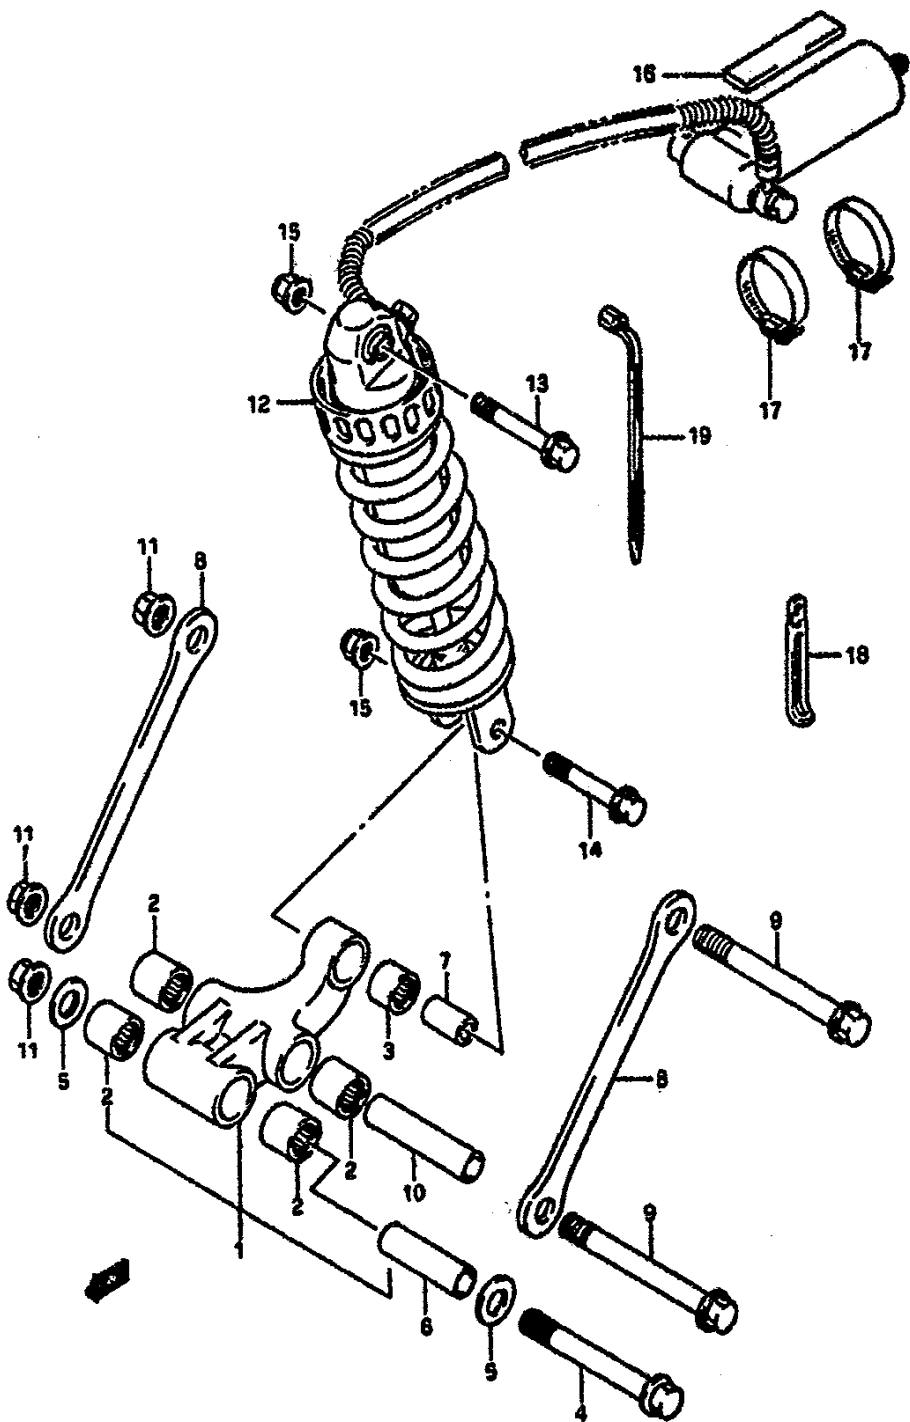

Ref No	Part No	Description
1	62600-40830	Lever Set, Rear Cushion
2	09263-20071	• Bearing
3	09263-17034	• Bearing
4	62621-17C00	Shaft, Front
5	08211-14323	Washer
6	62317-17C00	Spacer, Front
7	62684-40A10	Spacer, Rear
8	62641-40C10	Rod, Rear Cushion
9	62658-40C10	Shaft, Red
10	62317-40C10	Spacer, Red
11	08319-31148	Nut
12	62100-41C00	Absorber Assy, Rear Shock
13	62311-08300	Bolt, Upper
14	09103-10050	Bolt, Lower
15	08319-31107	Nut
16	62331-07D00	Cushion, Tank
17	09402-43501	Clamp, Tank
18	09404-06404	Clamp, Hose
19	09407-18402	Clamp