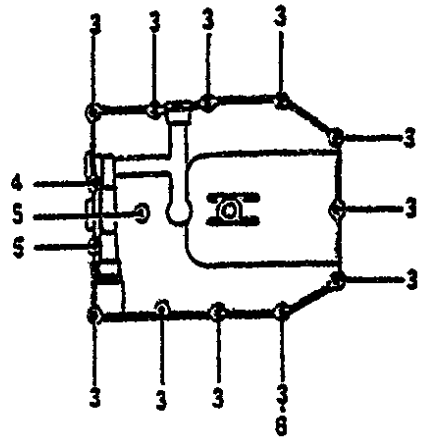

Ref No	Part No	Description
1	11511-17C02	Pan, Oil
2	11489-27A10	Gasket, Oil Pan
3	07110-06257	Bolt
4	09106-06067	Bolt (6x55)
5	07110-06458	Bolt
6	09168-06024	Gasket
7	09247-14001	Plug, Oil Drain
8	09168-14004	Gasket
9	09248-16010	Plug, Oil Gallery
10	09168-16002	Gasket
11	16520-17C00	Strainer, Engine Oil
12	01137-06128	Bolt
13	16525-17C00	Protector, Strainer
14	16528-27A10	Gasket, Protector
15	16529-27A01	Gasket, Outlet
16	09280-18009	O Ring
17	01517-06257	Bolt
18	16440-17C00	Valve, Oil Reriff
19	09168-16002	Washer
20	09440-09027	Spring
21	16442-34301	Plunger, Oil Control