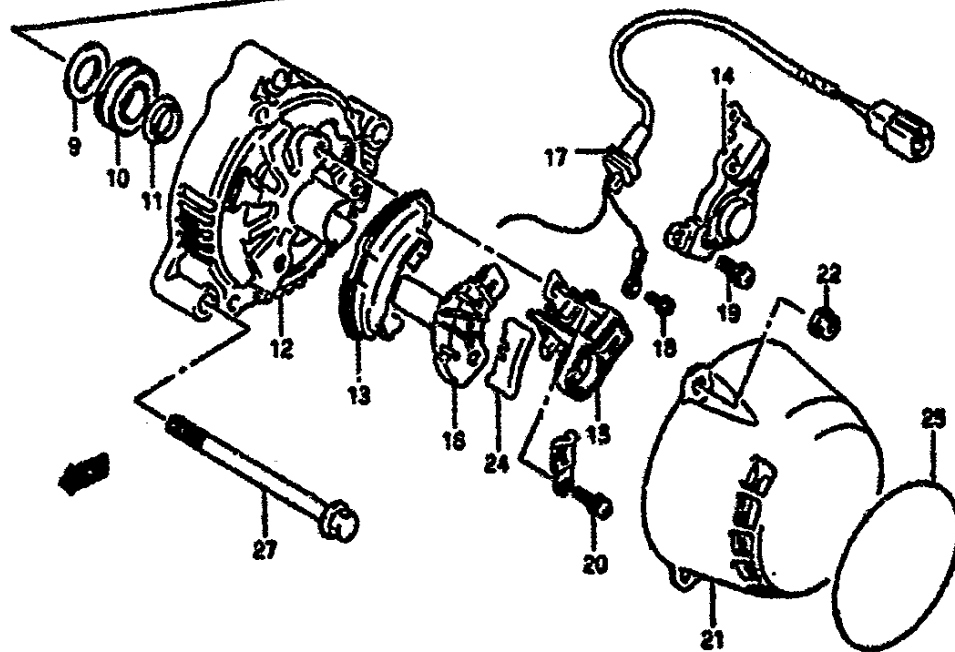

Ref No	Part No	Description
1	31400-48B03	Alternator Assy
2	31580-48B00	• . Frame, Drive End
3	31612-06B00	•• .. Bearing
4	31613-48B00	•• .. Cover, Bearing
5	31585-48B00	•• .. Retainer, Bearing
6	31586-48B00	•• .. Screw, Bearing Retainer
7	31587-19C00	•• .. Stud Bolt
8	31710-48B03	• . Rotor Assy
9	31613-82610	• . Cover (1)
10	31612-48B00	• . Bearing
11	31613-27A10	• . Cover (2)
12	31611-48B00	• . Frame, End
13	31621-27A00	• . Holder, Rectifier
14	32500-27A00	• . Regulator
15	31656-48B00	• . Holder, Brush
16	31687-27A00	• . Cover, Rectifier
17	31480-48B00	• . Lead Wire
18	31516-85250	• . Screw
19	31688-27A00	• . Screw (5x17)
20	31688-06B00	• . Screw (5x18)
21	31614-48B00	• . Cover
22	08316-16055	• . Nut
23	31780-48B00	• . Oil Seal Set
24	31514-27A00	• . Bush
25	31615-17C00	Protector, Alternator
26	31776-06B00	Spacer
27	01517-08908	Bolt
28	22730-06B03	Gear, Generator Driven (nt:28)
29	22733-27A04	Housing, Damper
30	21231-06B00	Damper
31	08211-10283	Washer
32	08316-26106	Nut