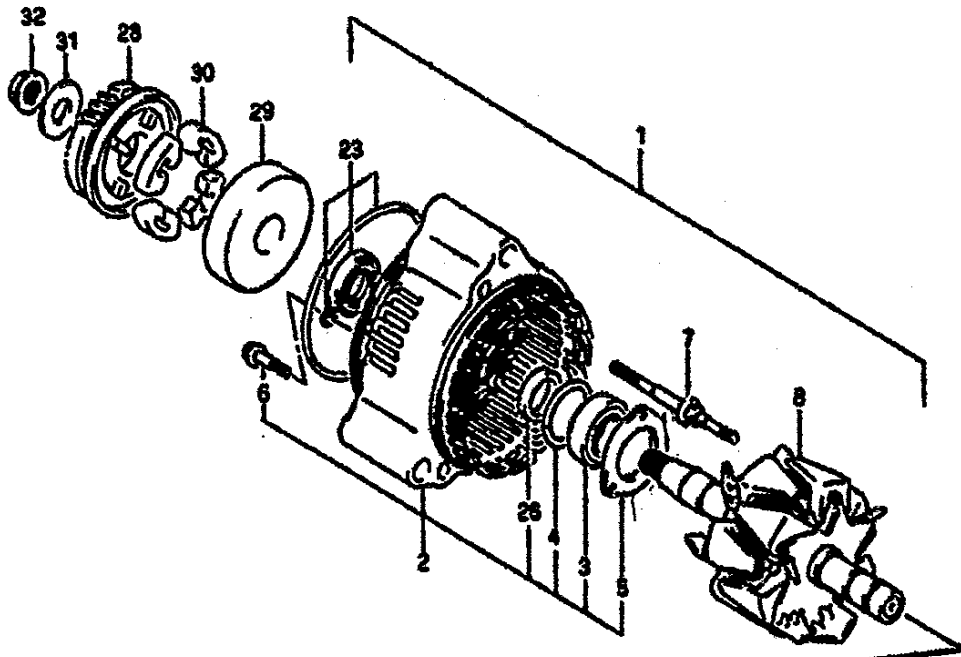

Ref No	Part No	Description
1	31400-48B03	Alternator Assy
2	31580-48B00	• . Frame, Drive End
3	31612-06B00	•• .. Bearing
4	31613-48B00	•• .. Cover, Bearing
5	31585-48B00	•• .. Retainer, Bearing
6	31586-48B00	•• .. Screw, Bearing Retainer
7	31587-19C00	•• .. Stud Bolt
8	31710-48B03	• . Rotor Assy
9	31613-82610	• . Cover (1)
10	31612-48B00	• . Bearing
11	31613-27A10	• . Cover (2)
12	31611-48B00	• . Frame, End
13	31621-27A00	• . Holder, Rectifier
14	32500-27A00	• . Regulator
15	31656-48B00	• . Holder, Brush
16	31687-27A00	• . Cover, Rectifier
17	31480-48B00	• . Lead Wire
18	31516-85250	• . Screw
19	31688-27A00	• . Screw (5x17)
20	31688-06B00	• . Screw (5x18)
21	31614-48B00	• . Cover
22	08316-16055	• . Nut
23	31780-48B00	• . Oil Seal Set
24	31514-27A00	• . Bush
25	31615-17C00	Protector, Alternator
26	31776-06B00	Spacer
27	01517-08908	Bolt
28	22730-06B03	Gear, Generator Driven (nt:28)
29	22733-27A04	Housing, Damper
30	21231-06B00	Damper
31	08211-10283	Washer
32	08316-26106	Nut