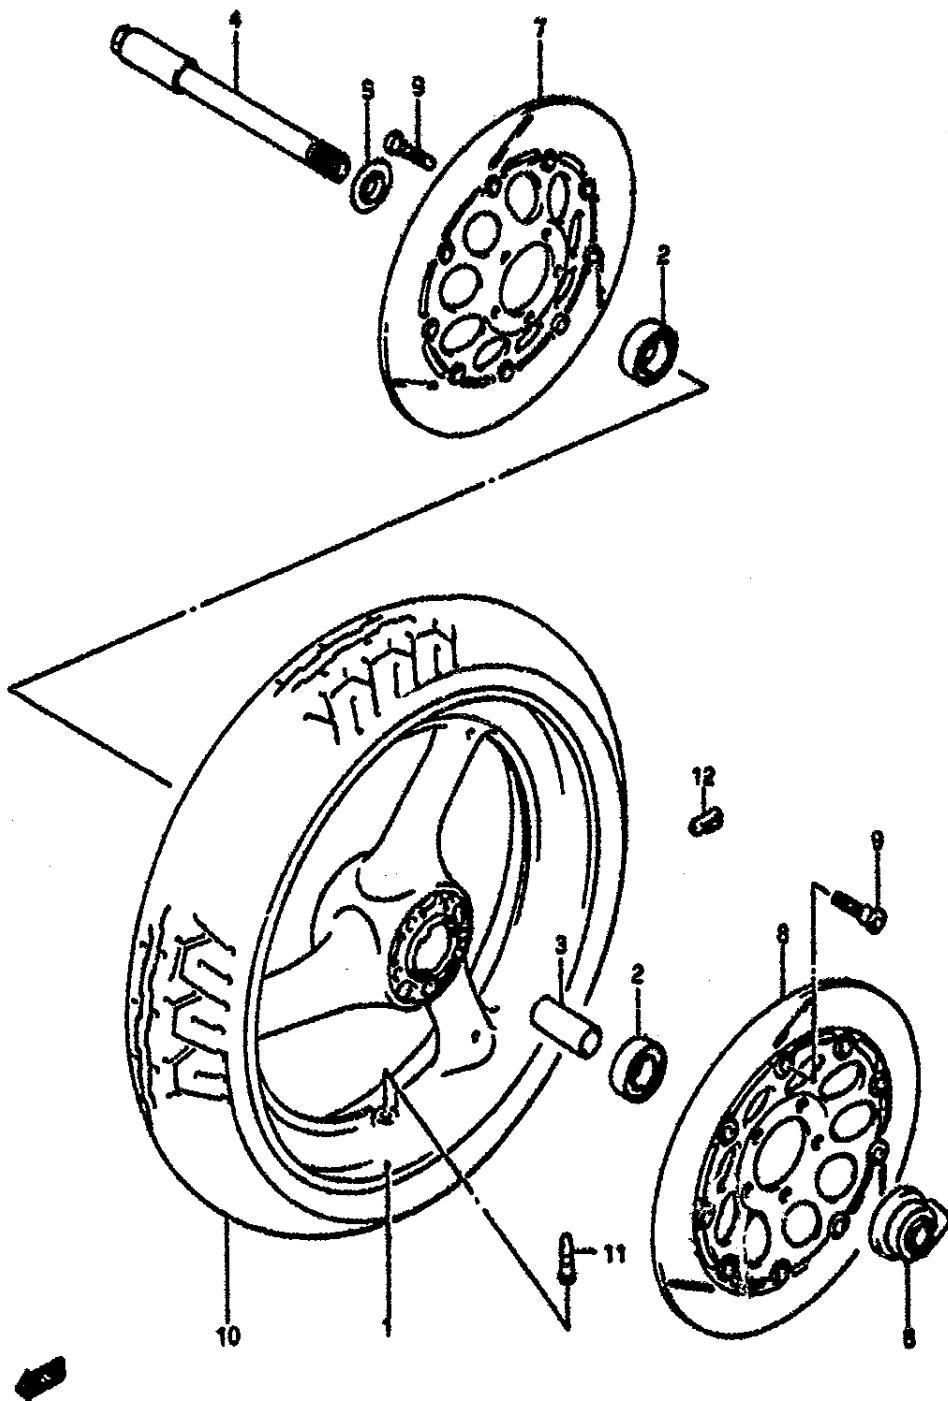

Ref No	Part No	Description
1	54111-17C00-28W	Wheel, Front (mt3.50x17) (white)
1	54111-17C00-12R	Wheel, Front (mt3.50x17) (silver)
1	54111-17C00-1DR	Wheel, Front (mt3.50x17) (purple)
1	54111-17C00-1DR	Wheel, Front (mt3.50x17) (purple)
1	54111-17C00-1MJ	Wheel, Front (mt3.50x17) (blue)
2	08123-62047	Bearing
3	09180-20103	Spacer
4	54711-17D00	Axle, Front
5	54740-17C00	Spacer, Bearing Rh
6	54600-17C00	Box Assy, Speedometer Gear
7	59210-40C02	Disc, Front Brake Rh
8	59220-40C02	Disc, Front Brake Lh
9	09106-08062	Bolt
10	55110-41C00	Tire, Front (120/70 Zr17) (dunlop) (michelin) (michelin)
10	55110-41C00	Tire, Front (120/70 Zr17) (dunlop) (michelin)
11	43130-24A00	Valve
12	55411-00A00	Balancer (10g)
12	55412-00A00	Balancer (20g)
12	55413-00A00	Balancer (30g)