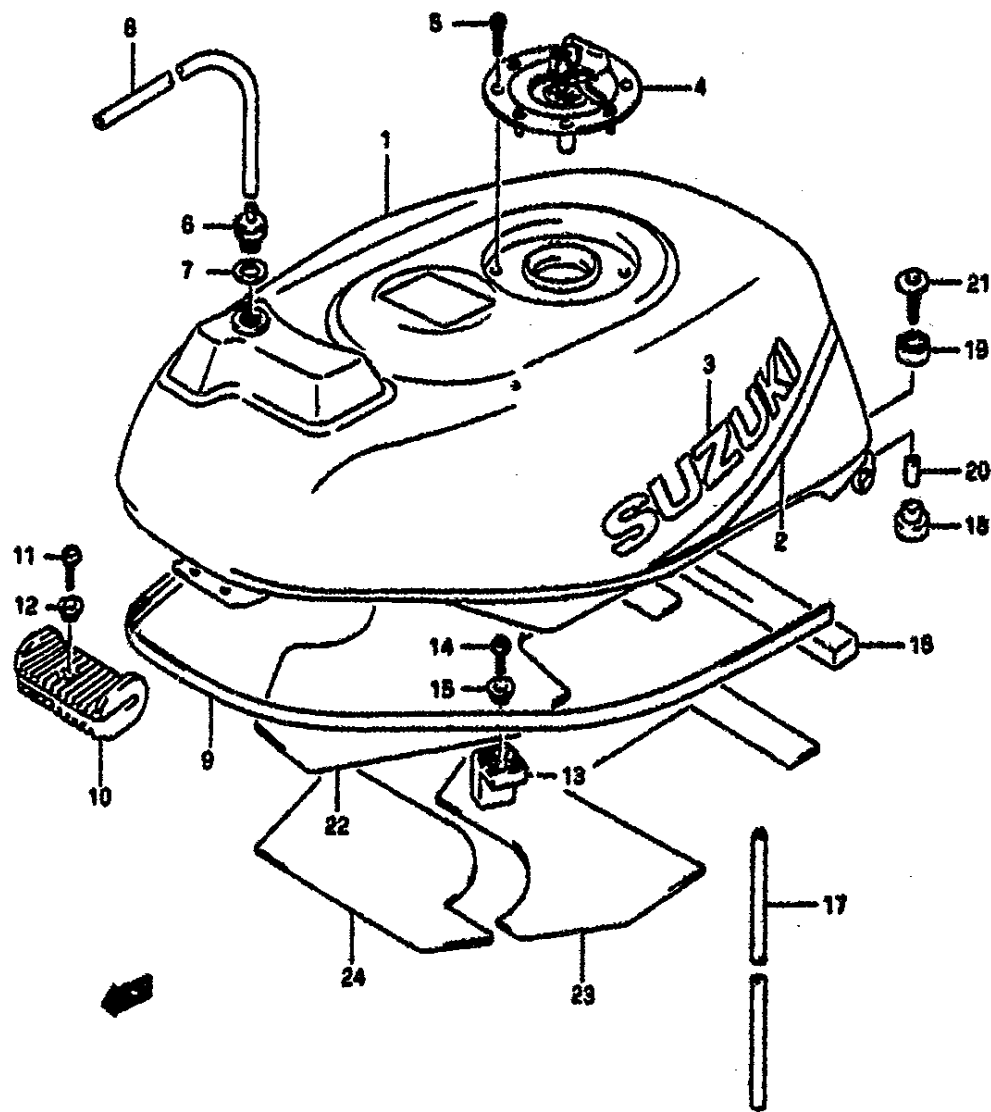

Ref No	Part No	Description
1	44100-42C00-L99	Tank Assy, Fuel
1	44100-42C30-L99	Tank Assy, Fuel
1	44100-42C60-L99	Tank Assy, Fuel
1	44100-42C00-M01	Tank Assy, Fuel
1	44100-42C30-M01	Tank Assy, Fuel
1	44100-42C60-M01	Tank Assy, Fuel
1	44100-42C00-3WC	Tank Assy, Fuel
1	44100-42C30-3WC	Tank Assy, Fuel
1	44100-42C60-3WC	Tank Assy, Fuel
2	68115-41C10-M07	. . Tape, Fuel Tank
2	68115-41C10-M08	. . Tape, Fuel Tank
2	68115-41C10-M09	. . Tape, Fuel Tank
3	68111-12C00-0FP	. . Emblem (silver)
3	68111-12C00-33J	. . Emblem (black)
4	44201-01851	Cap Assy, Fuel Tank
5	09106-05017	Bolt
6	44240-06B10	Plug, Breather
7	09168-12012	Gasket
8	09352-50823-600	Hose, Breather (l:600 370)
9	68241-27A00	Holding, Fuel Tank
10	44511-41C00	Cushion, Front
11	02142-05104	Screw
12	09169-05012	Washer
13	44545-41C00	Cushion, Side
14	02142-06207	Screw
15	09169-06051	Washer
16	44151-17C00	Cushion, Air Seal
17	09352-50823-00A	Hose, Water Drain (l:1000 730)
18	09320-10038	Cushion, Lower
19	09320-14017	Cushion, Upper
20	09180-06072	Spacer
21	09116-06097	Bolt
22	44191-41C00	Heat Shield, Fuel Tank Lh
22	44192-41C00	Heat Shield, Fuel Tank Rh
23	44191-40C00	Heat Shield, Fuel Tank No.1
24	44191-40C10	Heat Shield, Fuel Tank No.1