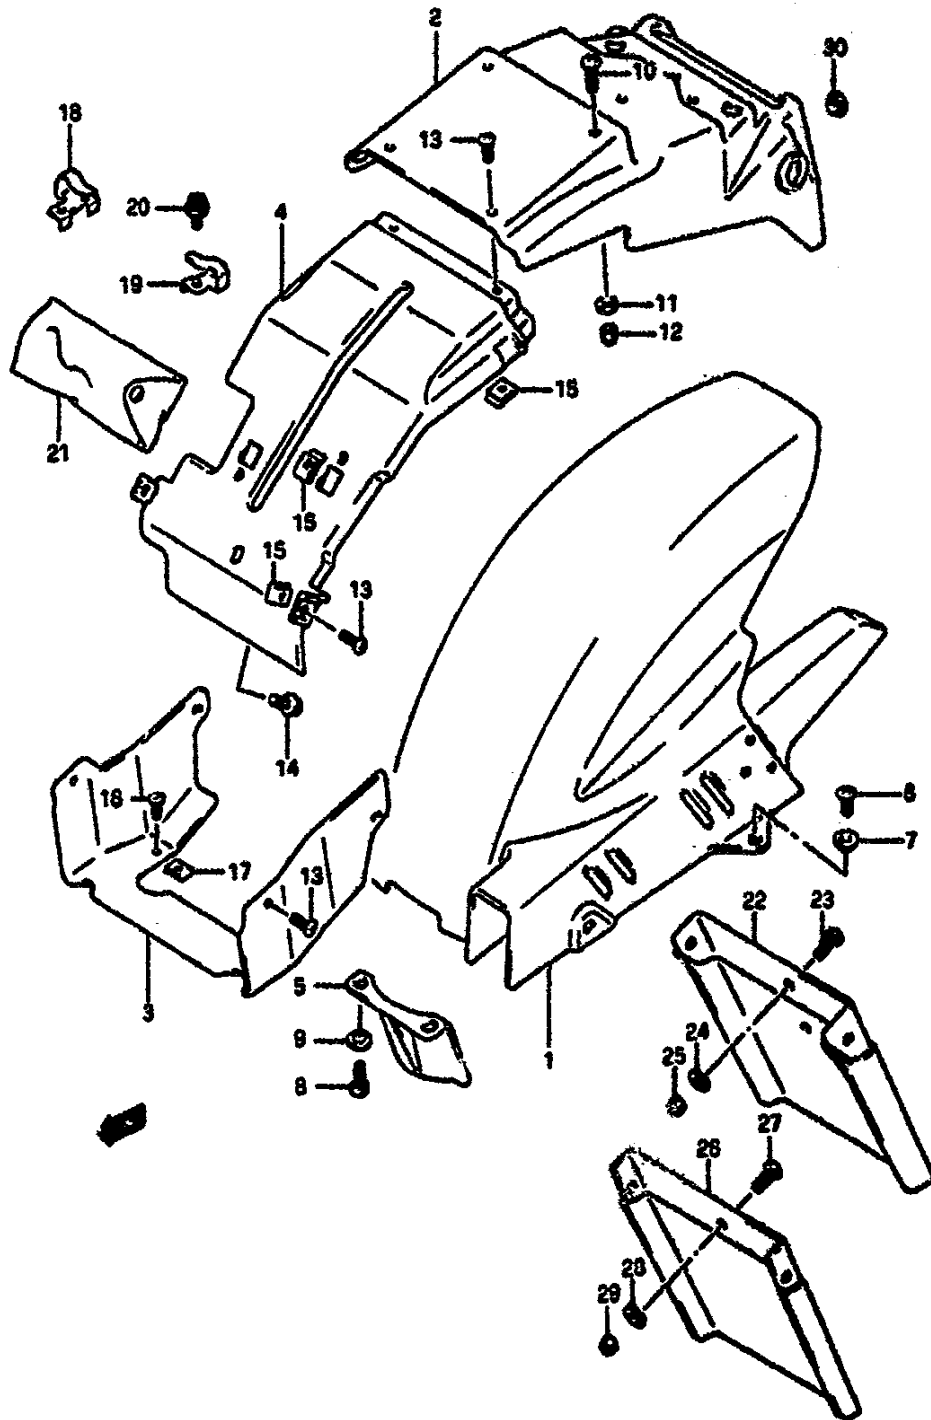

Ref No	Part No	Description
1	63110-40C00	Fender, Rear Lower
2	63112-40C00	Fender, Rear Upper
2	63112-40C10	Fender, Rear Upper
2	63112-40C20	Fender, Rear Upper
3	63113-40C00	Fender, Rear Upper Front
4	63114-17C00	Fender, Rear Upper Front
5	63411-42A00	Mud Guard, Rear Unit
6	02142-06104	Screw, Lower
7	09169-06060	Washer
8	02142-06167	Screw, Mud Guard
9	09169-06025	Washer
10	02142-06164	Screw, Upper
11	09160-06006	Washer
12	08319-21066	Nut
13	02142-05124	Screw, Upper Front
14	01517-06105	Bolt
15	94484-32B00	Nut
16	02142-05124	Screw, Electric
17	94484-32B00	Nut
18	95721-18D00	Holder, Helmet Rh
19	95731-18D00	Holder, Helmet Lh
20	07120-06125	Bolt
20	01107-06125	Bolt
21	09800-20032	Tool Assy
22	63311-17C00	Extension, Rear Fender
22	63311-17C20	Extension, Rear Fender
23	02142-06164	Screw
24	09160-06006	Washer
25	08319-21066	Nut
26	63331-48B02	Mud Guard, Rear Fender
26	63331-48B12	Mud Guard, Rear Fender
27	02142-06164	Screw
28	09160-06006	Washer
29	08319-21066	Nut
30	09250-08007	Cap