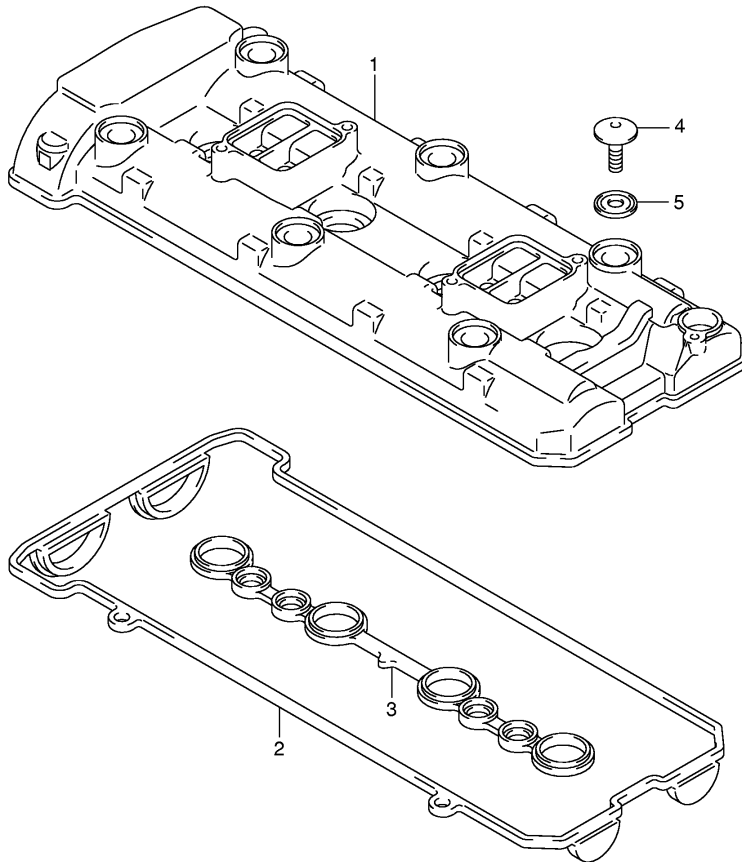

**FIG.1**

Ref No	Part No	Description
1	11400-15880	Gasket Set
2	11141-15H00	. Gasket, Cylinder Head
3	11173-24F00	. Gasket, Cylinder Head Cover No.1
4	11178-15H00	. Gasket, Cylinder Head Cover No.2
5	11241-15H00	. Gasket, Cylinder
6	11482-24F00	. Gasket, Clutch Cover (na)
7	11483-24F00	. Gasket, Magneto Cover
8	11485-24F00	. Gasket, Gear Shift Cover (na)
9	11489-24F01	. Gasket, Oil Pan
10	11491-24F01	. Gasket, Starter Clutch Cover
11	11492-24F00	. Gasket, Start Idle Gear Cap
12	12837-02H00	. Gasket, Tensioner Adjuster
13	14181-22D01	. Gasket, Exhaust Pipe
14	11191-27E00	. Washer

**FIG.2**

Ref No	Part No	Description
1	11170-15H00	Cover, Cylinder Head
2	11173-24F00	Gasket, Head Cover No.1
3	11178-15H00	Gasket, Head Cover No.2
4	09106-07021	Bolt (7x17.5)
5	11191-27E00	Washer

**FIG.3**