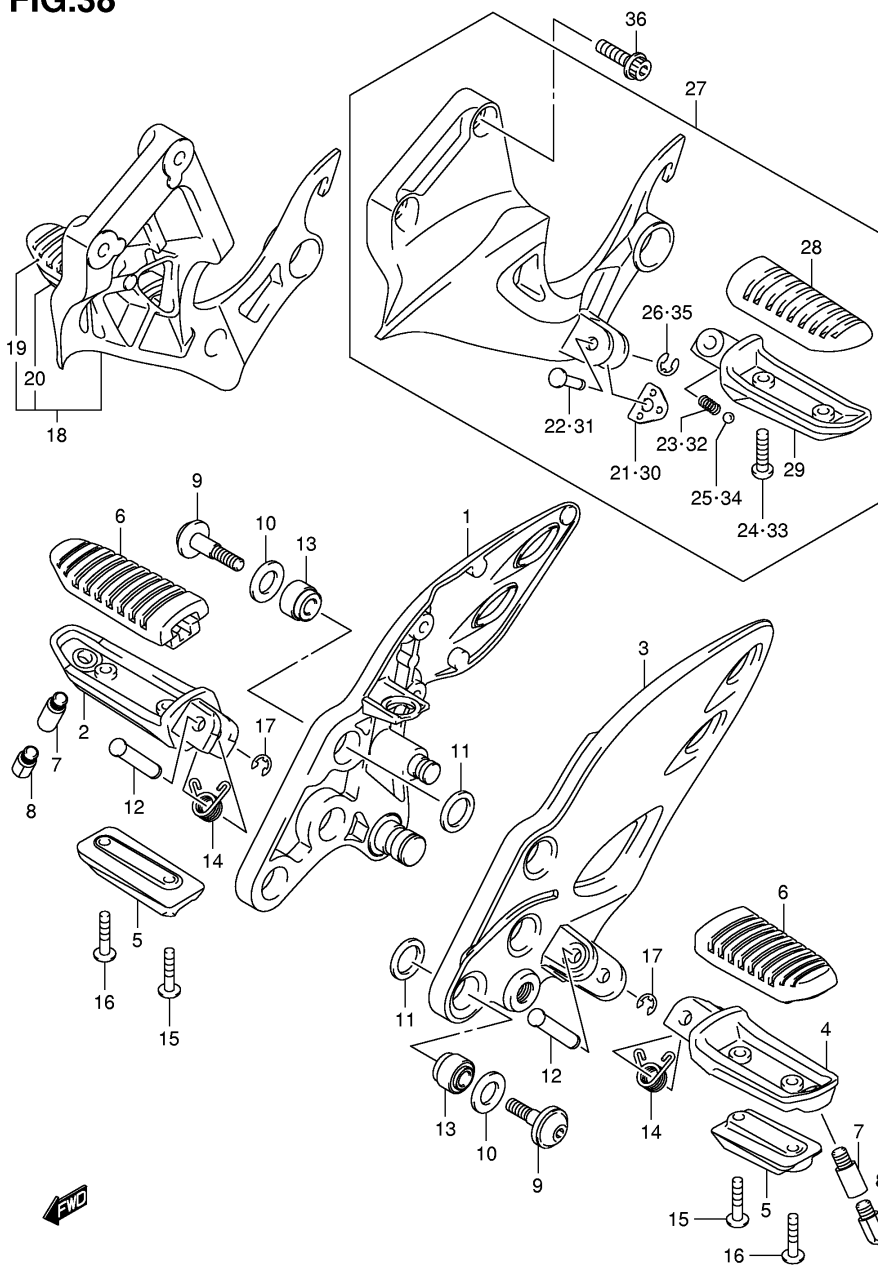

FIG.38

Ref No	Part No	Description
1	43510-15H00	Bracket, Front Footrest Rh
2	43511-44G10	Bar, Front Footrest Rh
3	43521-15H00	Bracket, Front Footrest Lh
4	43521-44G10	Bar, Front Footrest Lh
5	43536-44G00	Balancer, Front Footrest
6	43550-44G10	Rubber, Footrest
7	43576-15H00	Bolt, Bank Sensor
8	43576-15H10	Bolt, Bank Sensor
9	09106-08147	Bolt, Footrest Bracket
10	09161-13004	Washer, Footrest Bush Outer
11	09161-17002	Washer, Footrest Bush Inner
12	09208-08019	Pin
13	09319-08045	Bush
14	09448-14046	Spring
15	02142-0525A	Screw, Inner
16	02142-0530A	Screw, Outer
17	08332-1106A	E Ring
18	43600-15H00	Footrest Assy, Pillion Rh
19	43550-44G00	. Rubber
20	43611-44G00	. Bar, Pillion Footrest Rh
21	43816-01H10	. Plate, Pillion Footrest
22	09208-08020	. Pin
23	09440-05003	. Spring
24	02142-0516A	. Screw
25	06111-07004	. Ball
26	08332-1106A	. E Ring
27	43700-15H00	Footrest Assy, Pillion Lh
28	43550-44G00	. Rubber
29	43621-44G00	. Bar, Pillion Footrest Lh
30	43816-01H10	. Plate, Pillion Footrest
31	09208-08020	. Pin
32	09440-05003	. Spring
33	02142-0516A	. Screw
34	06111-07004	. Ball
35	08332-1106A	. E Ring
36	09106-08121	Bolt, Pillion Footrest

GSX1300RK8 E03 E28_038
FOOTREST-C