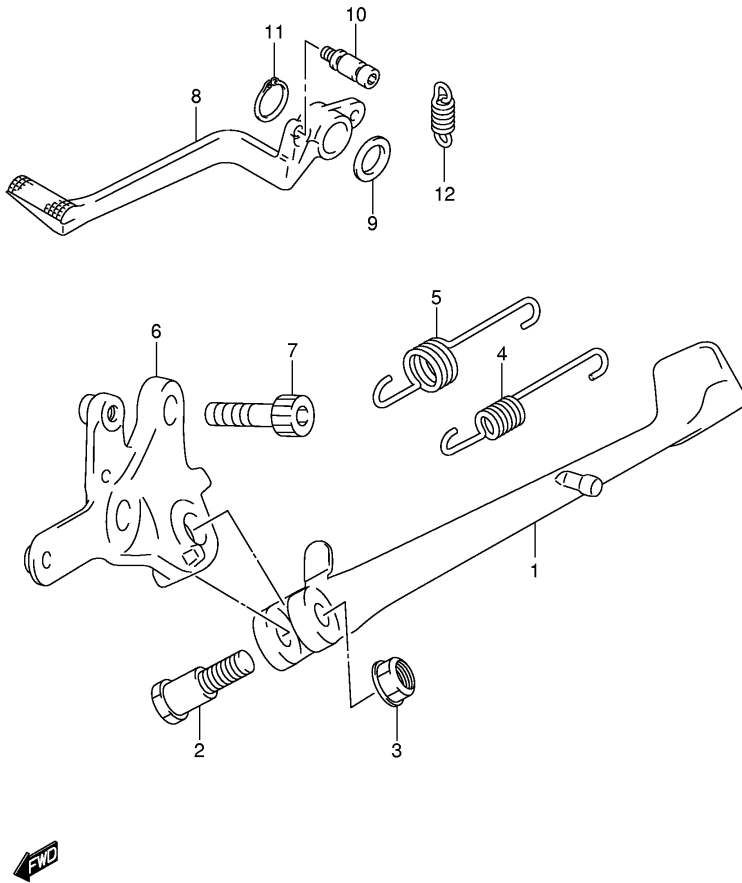

FIG.37

Ref No	Part No	Description
1	42310-24F00	Stand, Prop
2	09111-10059	Bolt, Prop Stand
3	09159-10103	Nut
4	09443-14068	Spring, Inner
5	09443-19015	Spring, Outer
6	42330-24F00	Bracket, Prop Stand
7	09106-12003	Bolt
8	43111-24F00	Pedal, Brake
9	09160-18022	Washer
10	43561-24F00	Hook, Return Spring
11	08331-3118A	Clip
12	09443-13032	Spring, Return