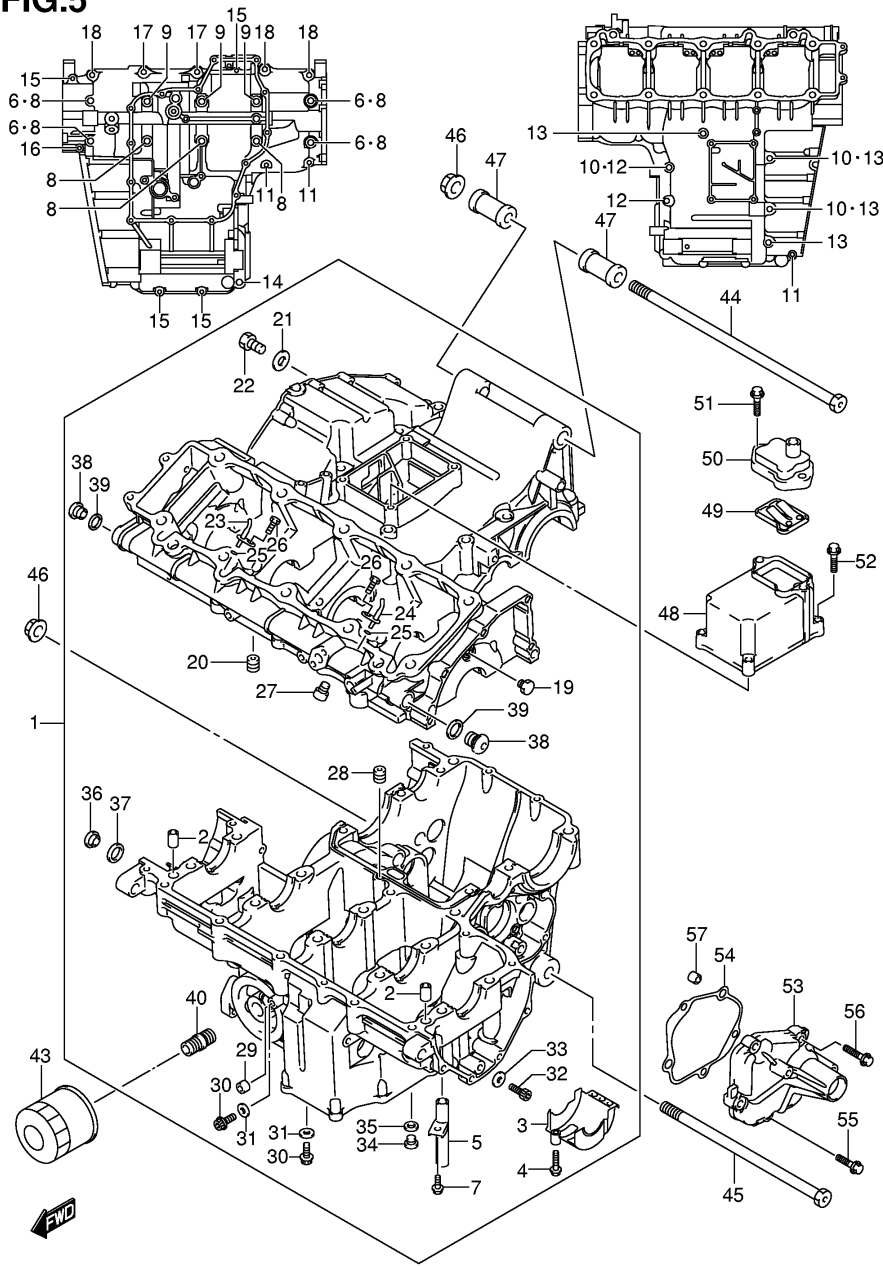

FIG.5

Ref No	Part No	Description
50	11372-21H00	Cover, Reed Valve
51	01547-0620A	Bolt
52	01547-0630A	Bolt
53	11383-15H00	Cover, Gear Shift
54	11485-24F00	Gasket
55	01547-0625A	Bolt
56	01547-0635A	Bolt
57	04211-09149	Pin

GSX1300RK8 E03 E28_005
CRANKCASE-C