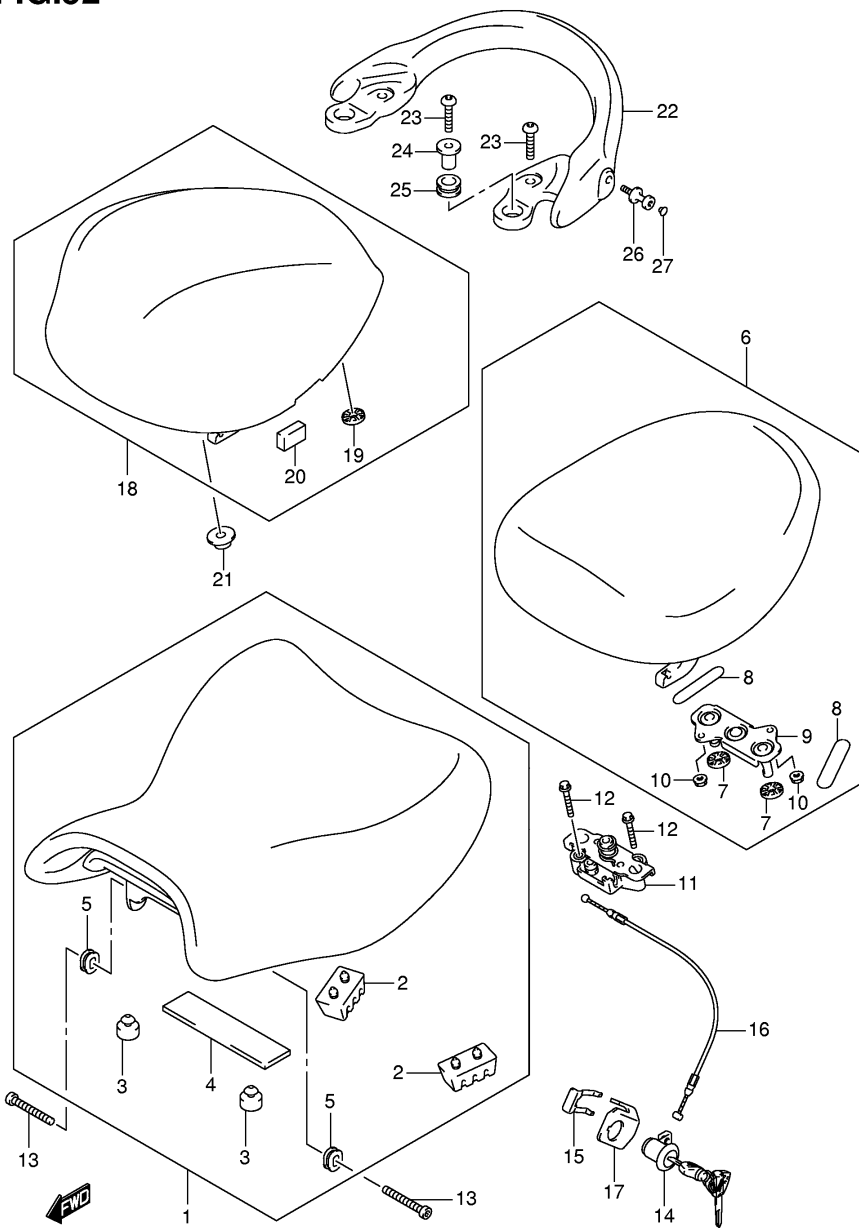

FIG.52

Ref No	Part No	Description
1	45100-15H00-EJY	Seat Assy
2	45149-15H00	• Cushion
3	09321-10011	• Cushion
4	45117-15H00	• Cushion
5	45118-15H00	• Cushion
6	45300-15H00-U6H	Seat Assy, Pillion (black)
7	45213-42F00	• Cushion
8	45149-15H00	• Cushion
9	45290-15H00	• Striker, Seat Lock
10	08319-3106A	• Nut
11	45220-15H00	Bracket, Seat Support
12	01547-0630A	Screw
13	45191-15H00	Bolt, Seat Front
14	95700-14810	Lock Assy, Seat
15	45289-11F00	Plate, Seat Lock
16	45280-18G00	Cable, Seat Lock
17	45288-14F20	Guide, Cable
18	45550-15H00-YAY	Box, Seat Tail (black)
18	45550-15H00-YHF	Box, Seat Tail (gray)
18	45550-15H00-YKZ	Box, Seat Tail (blue)
18	45550-15H00-YPA	Box, Seat Tail (white)
19	45213-42F00	• Cushion
20	45553-15H00	• Cushion
21	47190-24F01	Washer
22	46211-15H00-YAY	Handle, Pillion Rider (black)
22	46211-15H00-YHF	Handle, Pillion Rider (gray)
22	46211-15H00-YKZ	Handle, Pillion Rider (blue)
22	46211-15H00-YPA	Handle, Pillion Rider (white)
23	09106-08137	Bolt
24	47190-24F11	Washer, Pillion Rider Hdl Fr
25	46217-24F00	Cushion, Pillion Rider Hdl
26	46212-24F11	Hook, Handle
27	09250-05009	Cap