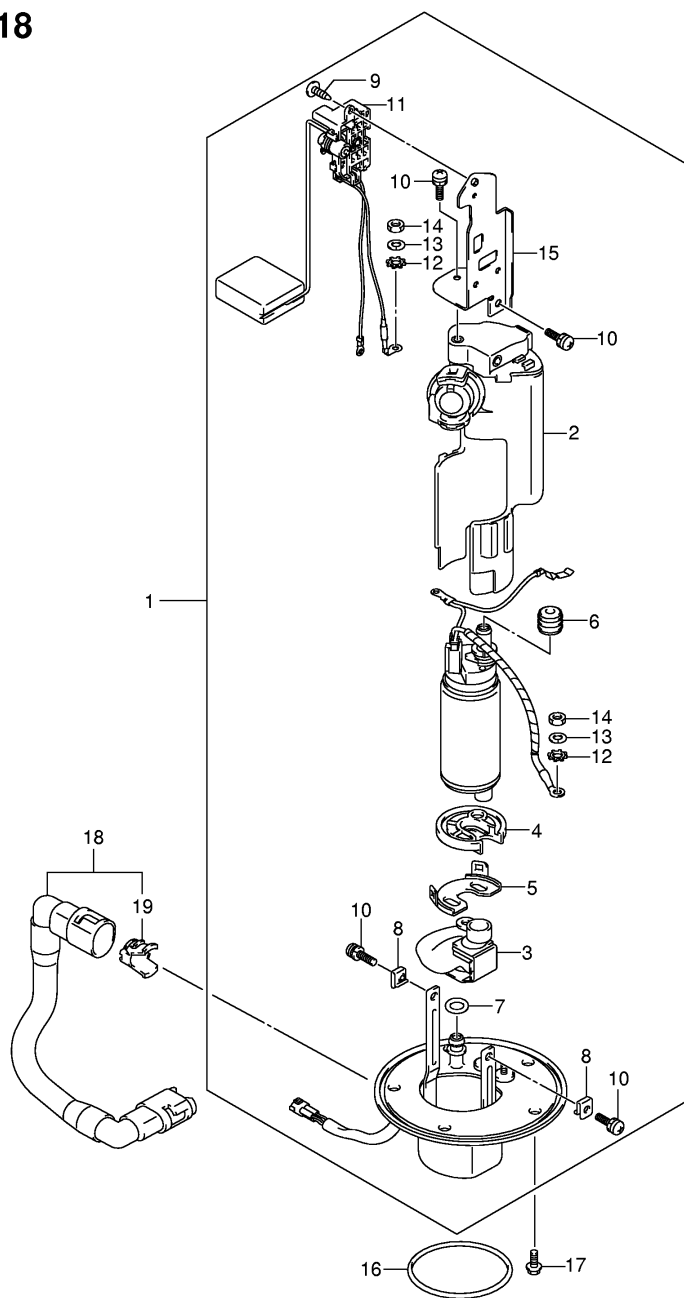

FIG.18

Ref No	Part No	Description
1	15100-15H00	Pump Assy, Fuel
2	15410-41G00	. Filter Assy, Fuel
3	15420-44G00	. Strainer, Fuel Pump
4	15111-35F00	. Cushion, Fuel Pump
5	15112-42F00	. Holder, Fuel Pump
6	15114-35F00	. Bush, Fuel Pump
7	15113-35F00	. O Ring
8	15115-35F00	. Nut
9	15116-06G10	. Screw
10	15116-35F10	. Screw
11	34810-15H00	. Gauge Assy, Fuel Level
12	15171-35F00	. Washer
13	15172-35F00	. Spring Washer
14	15173-35F00	. Nut
15	15181-15H00	. Bracket, Fuel Gauge
16	15201-35F00	O Ring
17	07120-0612A	Bolt
18	15810-15H00	Hose, Fuel
19	15815-35F00	. Retainer

GSX1300RK8 E03 E28_018
FUEL PUMP-C