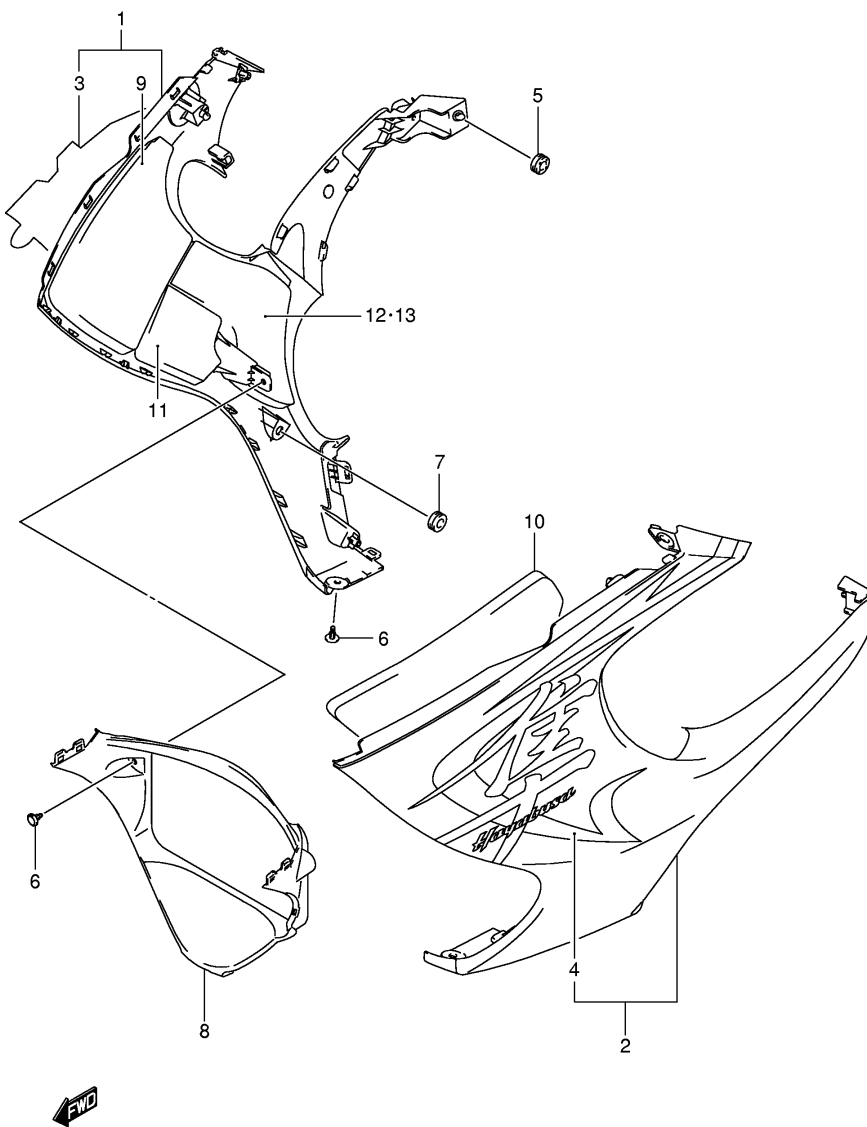

FIG.49

Ref No	Part No	Description
1	94450-15H00-YHF	Cowling, Side Rh (gray)
1	94450-15H00-YPA	Cowling, Side Rh (white)
1	94450-15H00-YME	Cowling, Side Rh (orange)
1	94450-15H00-YKZ	Cowling, Side Rh (blue)
2	94460-15H00-YHF	Cowling, Side Lh (gray)
2	94460-15H00-YPA	Cowling, Side Lh (white)
2	94460-15H00-YME	Cowling, Side Lh (orange)
2	94460-15H00-YKZ	Cowling, Side Lh (blue)
3	68680-15H00-EYL	. . Tape Set, Rh
3	68680-15H00-EYM	. . Tape Set, Rh
3	68680-15H00-EYN	. . Tape Set, Rh
3	68680-15H00-EYP	. . Tape Set, Rh
4	68690-15H00-EYL	. . Tape Set, Lh
4	68690-15H00-EYM	. . Tape Set, Lh
4	68690-15H00-EYN	. . Tape Set, Lh
4	68690-15H00-EYP	. . Tape Set, Lh
5	09320-08028	Cushion, Upper
6	94479-35F00	Clip
7	09321-10018	Cushion, Lower
8	94498-15H00	Cowling, Under Center
9	94476-15H00	Cushion, Side Upper Rh
10	94486-15H00	Cushion, Side Upper Lh
11	94476-15H10	Cushion, Side Lower
12	94474-15H00	Shield, Side Rh
13	94484-15H00	Shield, Side Lh