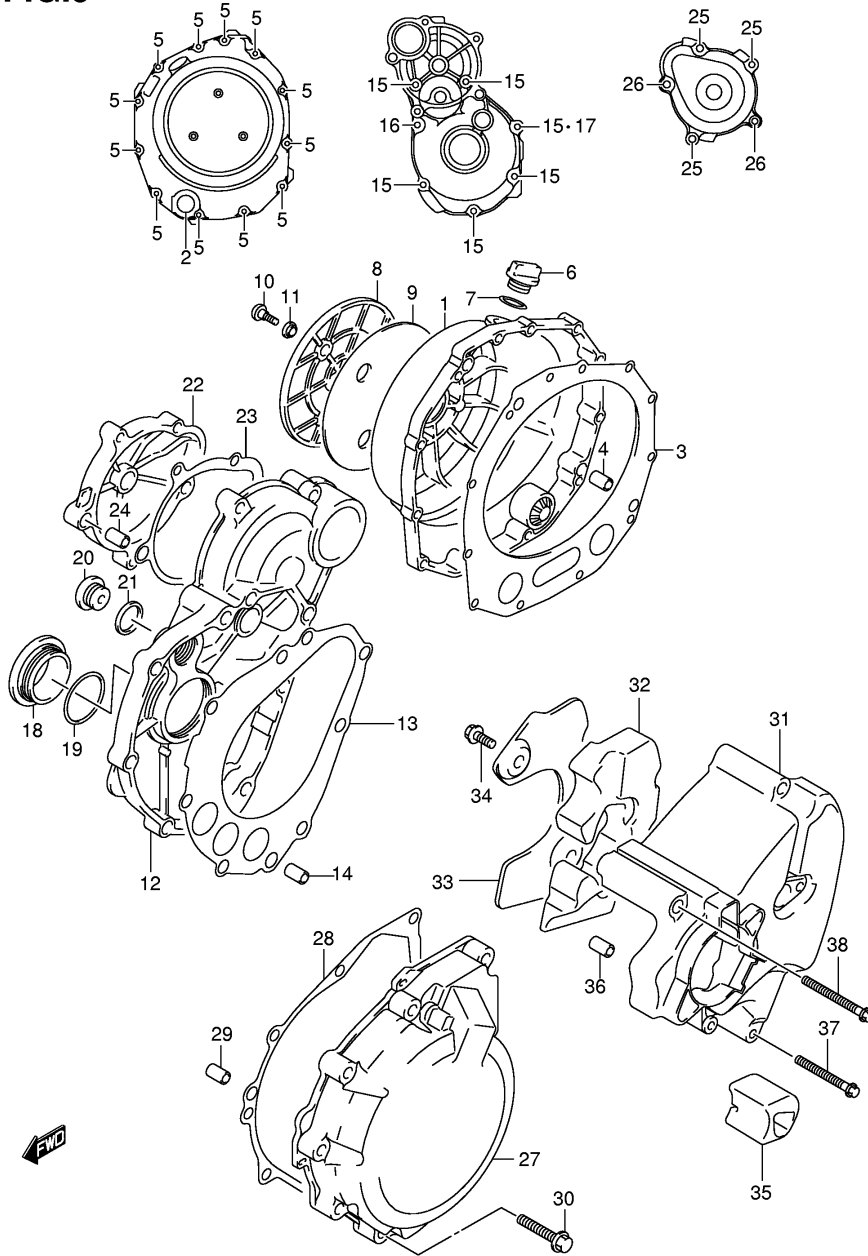

FIG.6

Ref No	Part No	Description
1	11340-24F01	Cover, Clutch
2	11971-33210	• . Lens, Oil Level
3	11482-24F00	Gasket, Clutch Cover
4	04211-09189	Pin
5	09103-06213	Bolt (6x30)
6	11971-25D00	Plug, Engine Oil Filler
7	09280-17003	O Ring (d:3.1,id:16.8)
8	11371-24F00	Cover, Clutch Outer
9	11372-24F00	Cushion, Clutch Outer Cover
10	09139-06107	Screw
11	11373-24F00	Washer, Cl Outer Cover Screw
12	11380-24F20	Cover, Starter Clutch
13	11491-24F01	Gasket, Starter Clutch Cover
14	04211-09149	Pin
15	09103-06212	Bolt (6x25)
16	09103-06214	Bolt (6x35)
17	09168-06023	Gasket
18	09259-36021	Plug, Shaft Hole
19	09280-33004	O Ring (d:3.1,id:32.7)
20	09248-16012	Plug, Tdc (16x8)
21	09168-16002	Gasket
22	11382-24F20	Cap, Starter Idle Gear
23	11492-24F00	Gasket, Starter Idle Gear Cap
24	04211-09149	Pin
25	09103-06212	Bolt (6x25)
26	09103-06214	Bolt (6x35)
27	11351-24F00	Cover, Magneto
28	11483-24F00	Gasket, Magneto Cover
29	04211-09149	Pin
30	09103-06213	Bolt (6x30)
31	11361-15H00	Cover, Engine Sprocket
32	11362-15H00	Damper, Engine Sprocket Cover
33	11363-15H00	Plate, Engine Sprocket Cover
34	09103-06172	Bolt
35	11364-15H00	Protector, Engine Sprkt Cover
36	04211-09149	Pin
37	09103-06216	Bolt (6x55)
38	09103-06239	Bolt (6x65)

GSX1300RK8 E03 E28_006
CRANKCASE COVER-C