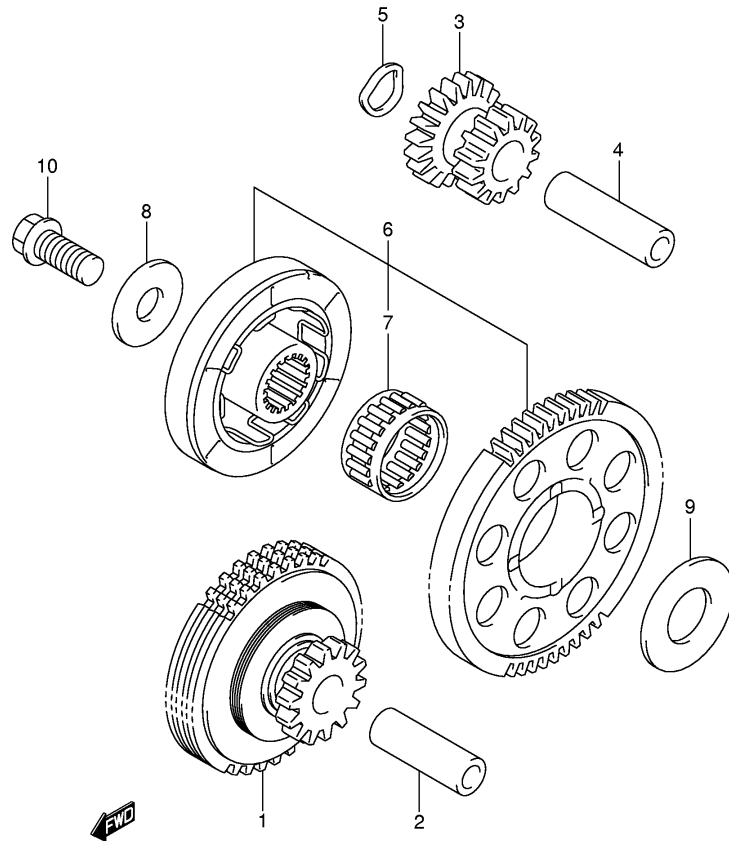

FIG.9

Ref No	Part No	Description
1	12600-24F00	Limiter Assy, Starter Idle Gear
2	12615-24F00	Pin
3	12612-24F00	Gear, Starter Idle No.2 (nt:16/14)
4	12151-05200	Pin
5	09164-14008	Washer
6	12600-24861	Clutch Set, Starter
7	09263-28031	• . Bearing
8	08211-10285	Washer
9	08211-20403	Washer
10	09103-10189	Bolt (10x23)