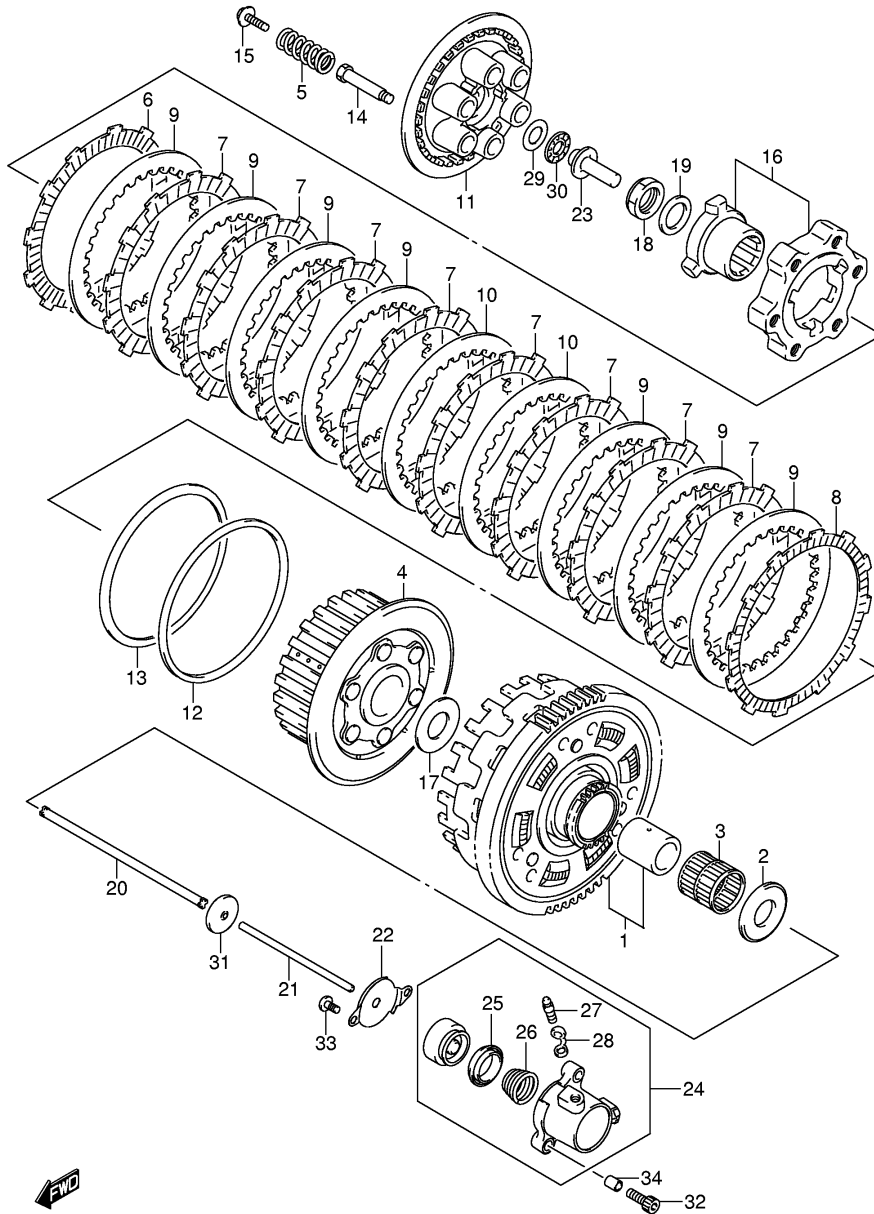

**FIG.23**

Ref No	Part No	Description
1	21200-24810	Gear Assy, Primary Driven
2	09160-25073	Washer, Pri Driven Gear
3	09263-35013	Bearing, Primary Driven
4	21410-24F00	Hub, Clutch Sleeve
5	21413-24F30	Spring, Clutch
6	21441-24F10	Plate, Clutch Drive No.2
7	21441-24F30	Plate, Clutch Drive No.1
8	21442-24F00	Plate, Clutch Drive No.3
9	21451-24F00	Plate, Clutch Driven No.1
10	21451-24F10	Plate, Clutch Driven No.2
11	21462-24F00	Disc, Clutch Pressure
12	21471-24F00	Seat, Wave Washer
13	21472-06G00	Washer, Clutch Plate Wave
14	21481-24F30	Bolt, Clutch Spring Support
15	21482-24F30	Bolt, Clutch Spring
16	21610-02F12	Cam Set, Clutch
17	09160-25056	Washer, Clutch Sleeve Hub
18	09159-24010	Nut, Clutch Sleeve Hub
19	09164-24006	Washer, Clutch Sleeve Hub
20	23110-24F00	Rod, Clutch (l:195.5)
21	23111-26D00	Rod, Clutch Push (l:132.5)
22	23117-46E00	Cover, Clutch Rise Cyl
23	23121-31E00	Piece, Clutch Push
24	23160-15H00	Cylinder, Clutch Release
25	23163-10F00	. Cup
26	23164-10F00	. Spring
27	59121-01A00	. Bleeder
28	59122-01A00	. Cap, Bleeder
29	09160-15045	Washer, Clutch Push Piece
30	09263-15003	Bearing, Clutch Push Piece
31	09285-06015	Seal, Clutch Push Rod Oil
32	07130-0625A	Bolt, Clutch Release Cylinder
33	02112-0610A	Screw, Cyl Cover
34	04211-09129	Pin, Clutch