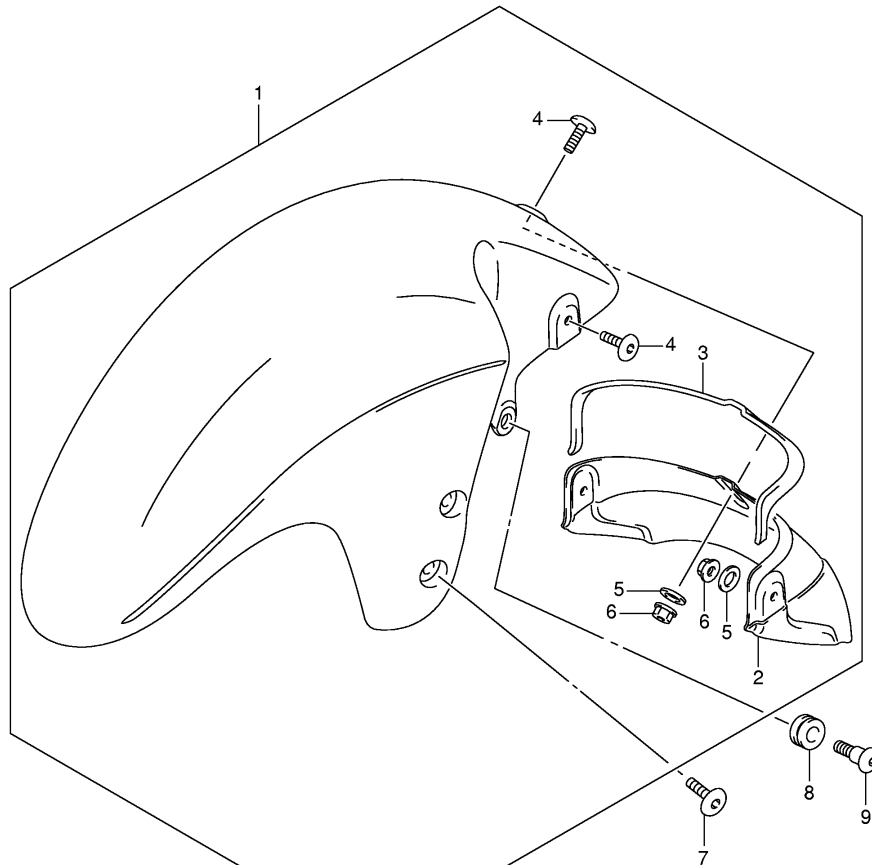

FIG.42

Ref No	Part No	Description
1	53100-15H00-YHF	Fender, Front (gray)
1	53100-15H00-YPA	Fender, Front (white)
1	53100-15H00-YAY	Fender, Front (black)
1	53100-15H00-YKZ	Fender, Front (blue)
2	53331-15H00	• . Mudguard, Front Fender
3	94424-05H00	• . Cushion
4	09139-06129	• . Bolt
5	09160-06129	• . Washer
6	08319-3106A	• . Nut
7	09139-06131	Screw, Front
8	09320-09016	Cushion
9	09139-06146	Screw, Rear