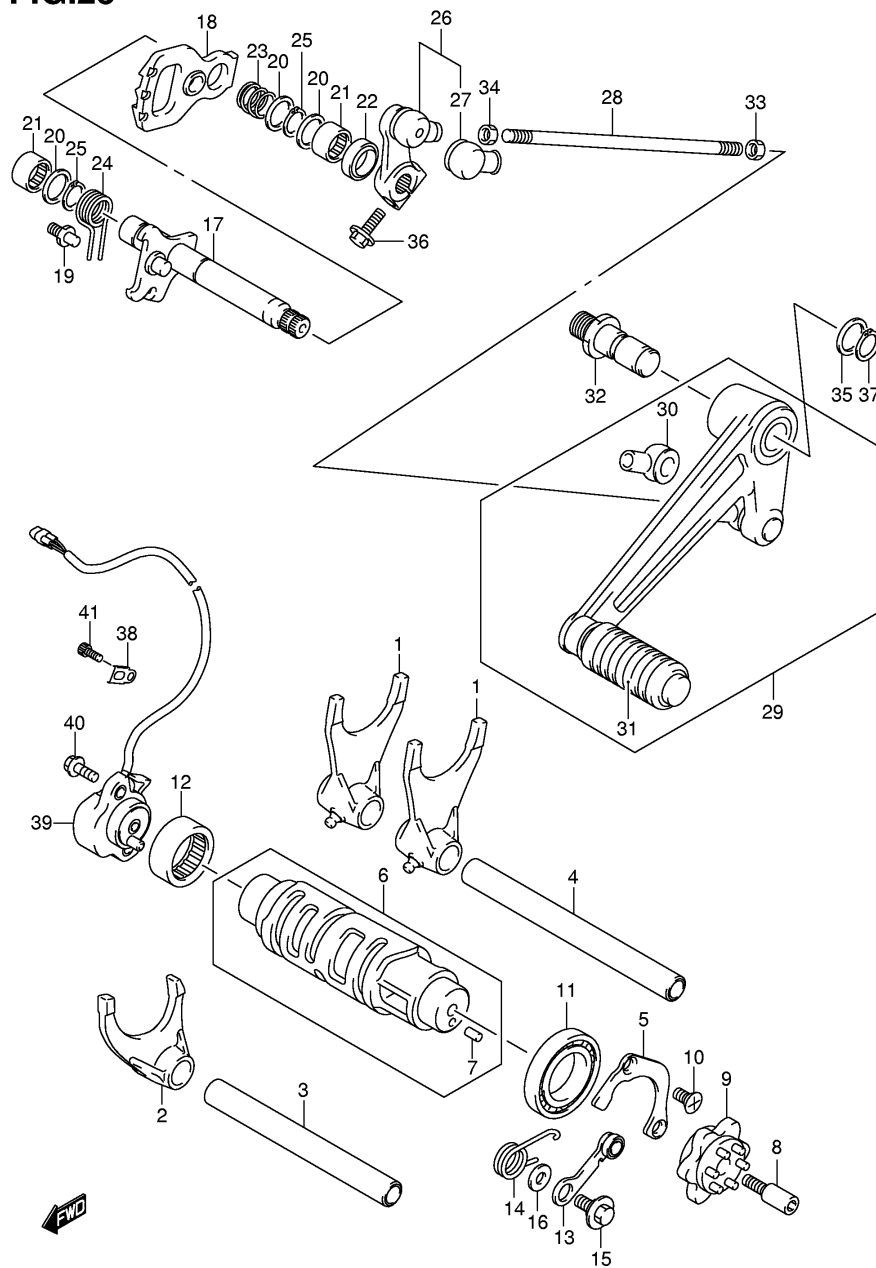

FIG.25

Ref No	Part No	Description
1	25211-24F20	Fork, Gear Shift No.1
2	25231-24F20	Fork, Gear Shift No.3
3	25411-24F00	Shaft, Gear Shift No.2
4	25411-38B01	Shaft, Gear Shift No.1
5	24741-24F10	Retainer, Shift Cam Bearing
6	25310-24F00	Cam, Gear Shift
7	04221-04089	• . Pin, Shift Cam Plate
8	25312-42F00	Stopper, Shift Cam Drive Plate
9	25381-13E00	Plate, Gear Shift Cam
10	09126-06011	Screw, Shift Cam Bearing
11	09262-25006	Bearing, Gear Shift Cam
12	09263-25018	Bearing, Gear Shift, Cam, R
13	25350-24F00	Stopper, Shift Cam
14	25355-24F00	Spring, Shift Cam Stopper
15	09111-06041	Bolt, Shift Cam Stopper
16	08211-06141	Washer, Cam Stopper Thrust
17	25510-15H00	Shaft, Gear
18	25512-06G10	Plate, Gear Shift Cam Drive
19	25671-01011	Stopper, Gear Shift Arm
20	09181-14167	Washer, Gear Shift Shaft, R
21	09263-14027	Bearing, Gear Shift Shaft
22	09283-14006	Seal, Gear Shift Shaft Oil
23	09440-17009	Spring, Gear Shift Plate
24	09444-20001	Spring, Shift Shaft Return
25	08331-31146	Circlip, Gear Shift Shaft
26	25520-40F00	Arm, Gear Shift Link
27	25526-47000	• . Cover, Dust
28	25525-19F00	Rod, Gear Shift Link (L:150)
29	25600-17G00	Lever Assy, Gea Shift
30	25526-47000	• . Cover, Dust
31	25652-20C00	• . Rubber, Gear Shift Pedal
32	25617-03F10	Shaft, Gear Shift Lever
33	09140-06020	Nut, Gear Shift Link Rod
34	09140-06025	Nut, Gear Shift Link Rod, L
35	09160-12011	Washer, Gear Shift Lever
36	01500-0625A	Bolt, Gear Shift
37	08331-3112A	Circlip, Gear Shift Lever
38	31497-45000	Clamp, Gr Posn Snsr Lead
39	37730-15H00	Sensor Assy, Gear Position
40	07120-0516A	Bolt, Gr Posn Snsr
41	07130-0510B	Bolt, Clamp

GSX1300RK8 E03 E28_025
GEAR SHIFTING-C