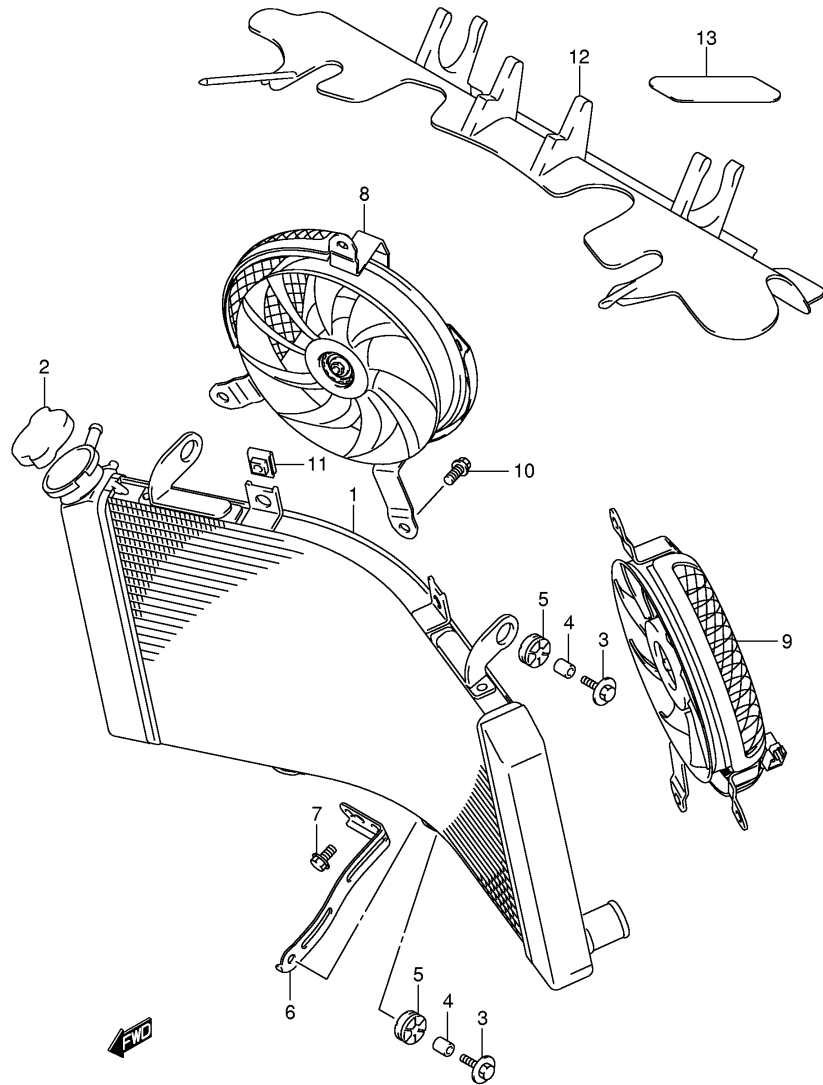

FIG.20

Ref No	Part No	Description
1	17710-15H00	Radiator Assy, Water
2	17730-12C20	Cap
3	09118-06097	Bolt (6x25)
4	09180-06290	Spacer
5	09320-10051	Cushion
6	17750-24F00	Bracket, Radiator Lower
7	01550-0612A	Bolt
8	17810-15H00	Fan Assy, Radiator Rh
9	17820-15H00	Fan Assy, Radiator Lh
10	17711-40F00	Bolt
11	17712-40F00	Nut
12	17771-15H00	Shield, Heat
13	63131-10F00	Tape, Heat Shield