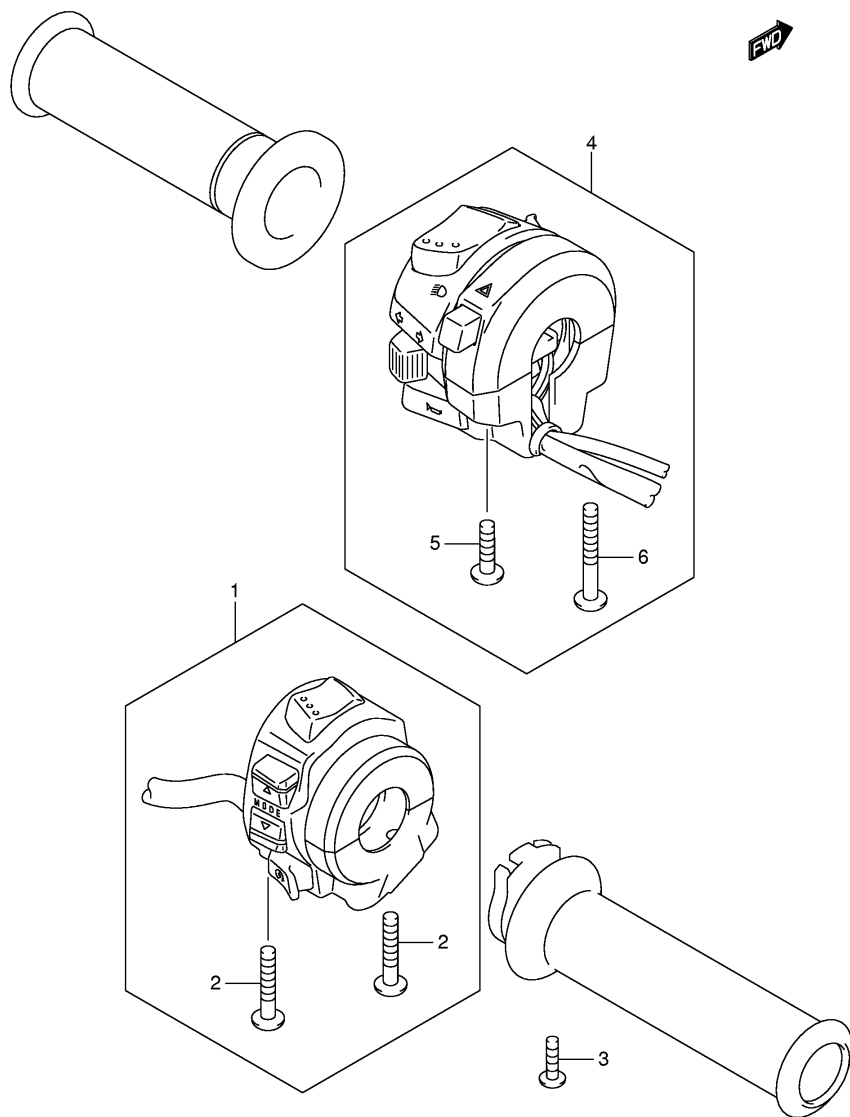

FIG.35

Ref No	Part No	Description
1	37200-15H00	Switch Assy, Handle, R
2	02112-0530B	. Screw
3	02112-0510B	Screw, Throttle Cable
4	37400-18H10	Switch Assy, Handle, L
5	02112-0525B	. Screw
6	02112-05453	. Screw