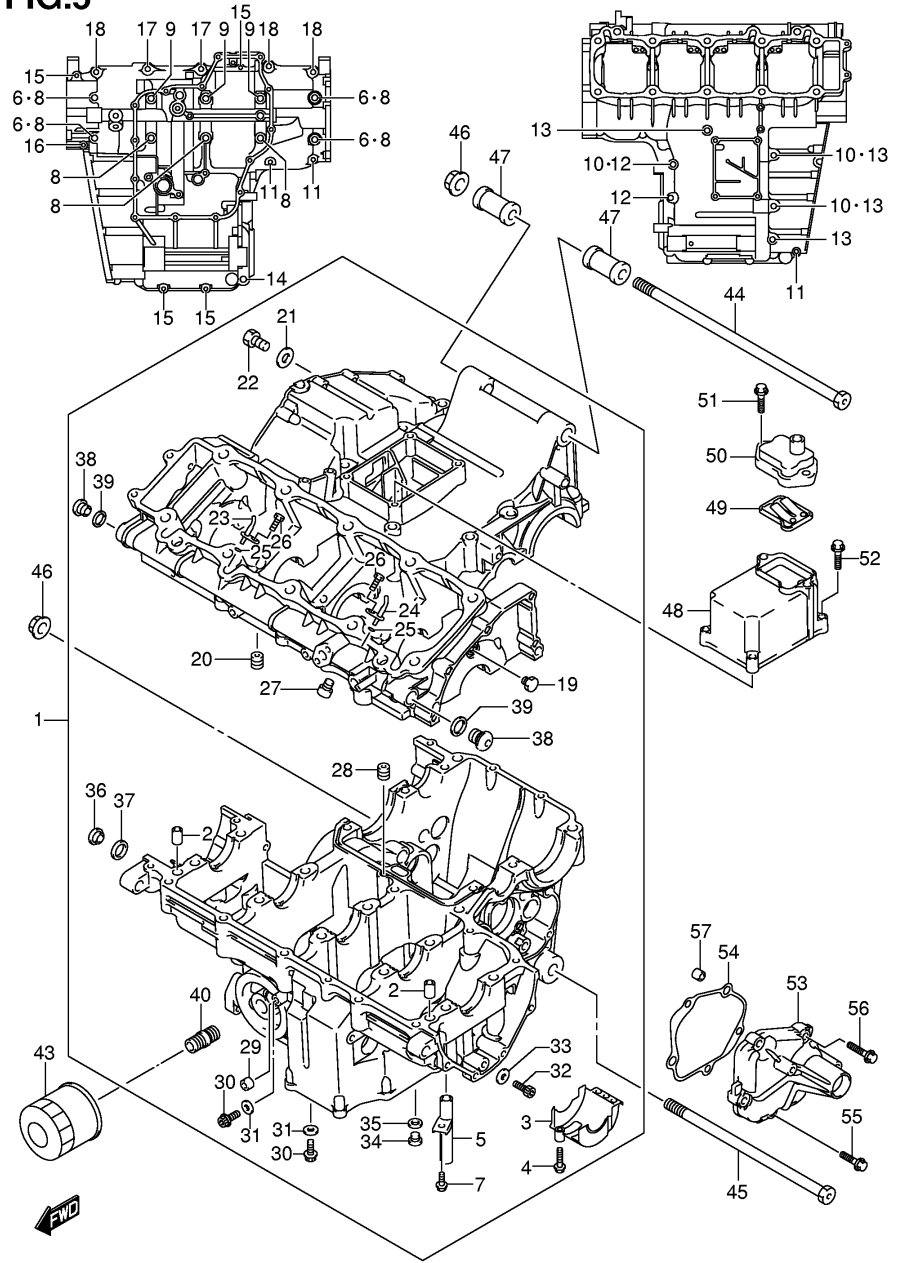

FIG.5

Ref No	Part No	Description
1	11301-24860	Crankcase Set
2	11319-33E50	. Pin
3	11323-24F10	. Separator, Oil
4	01547-0625A	. Bolt
5	11328-24F00	. Union, Breather Oil
6	09168-10031	. Gasket, Crankcase Bolt (10.2x20x2.3)
7	01547-0612A	. Bolt, Breather Union
8	09103-09008	. Bolt (9x95)
9	09103-09010	. Bolt (9x115)
10	09168-08016	. Gasket
11	01547-0650A	. Bolt
12	01550-0865A	. Bolt
13	01550-0880A	. Bolt
14	01550-1060A	. Bolt
15	01547-0640A	. Bolt
16	01547-0660A	. Bolt
17	09103-08155	. Bolt (8x50)
18	09103-08355	. Bolt (8x60)
19	11393-33E01	. Jet, Magneto Cooling
20	09493-20012	. Jet, T/m Cooling
21	09168-06023	. Gasket, T/m Cooling
22	07120-0612B	. Plug, T/m Cooling
23	11390-34E00	. Jet, Piston Cooling Rh
24	11390-34E10	. Jet, Piston Cooling Lh
25	09280-04004	. O Ring
26	09106-06075	. Bolt
27	09106-06076	. Plug, Piston Jet Oil Gallery
28	09493-36006	. Jet, T/m Oil 180
29	11532-46E00	. Jet, Oil Gallery
30	07120-0612B	. Plug, Oil Gallery
31	09168-06023	. Gasket
32	07130-0816B	. Plug, Oil Gallery
33	09168-08016	. Gasket (8.2x14x1)
34	09248-10010	. Plug, Oil Gallery
35	09168-10002	. Gasket (9.9x14x0.3)
36	09248-16012	. Plug, Oil Gallery (16x8)
37	09168-16002	. Gasket (16x22x2)
38	09248-14005	. Plug (14x12)
39	09168-14002	. Gasket (13.8x18.8x0.4)
40	16591-06B01	. Union, Oil Filter Stand
41	12228-24F00-0D0	. Bearing, Crank Thrust (green)
42	12228-24F00-0A0	. Bearing, Crank Thrust (red)
42	12228-24F00-0B0	. Bearing, Crank Thrust (black)
42	12228-24F00-0C0	. Bearing, Crank Thrust (blue)
42	12228-24F00-0D0	. Bearing, Crank Thrust (green)
42	12228-24F00-0E0	. Bearing, Crank Thrust (yellow)
42	12228-24F00-0F0	. Bearing, Crank Thrust (white)
43	16510-03G00-X07	Filter Assy, Engine Oil
44	09103-12066	Bolt (12x320)
45	09103-12067	Bolt (12x240)
46	09159-12054	Nut
47	11611-24F00	Spacer, Engine Mount
48	11331-15H00	Cover, Breather
49	13150-01H00	Valve Assy, Breather Reed

GSX1300RK8 E03 E28_005
CRANKCASE-C