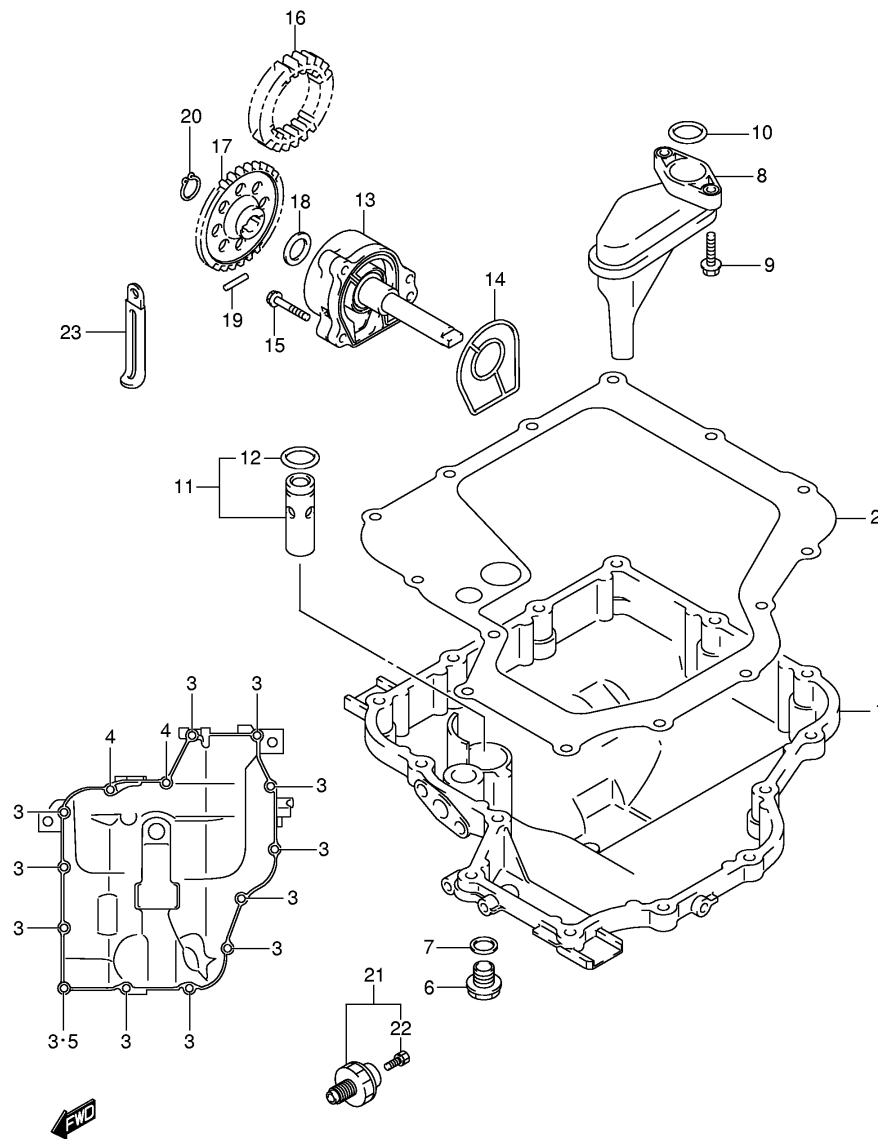

FIG.7

Ref No	Part No	Description
1	11511-24F10	Pan, Oil
2	11489-24F01	Gasket, Oil Pan
3	01547-0630A	Bolt
4	01547-0640A	Bolt
5	09168-06023	Gasket (5.8x13x1.2)
6	09247-14036	Plug, Oil Drain
7	09168-14002	Gasket
8	16520-24F00	Strainer, Engine Oil
9	01550-0620A	Bolt
10	09280-19008	O Ring (d:2.62,id:20.3)
11	16440-24F00	Valve Assy, Oil Relief
12	09280-13004	• O Ring
13	16400-24F01	Pump Assy, Engine Oil
14	16491-24F00	O Ring
15	01547-0630A	Bolt
16	16321-33E10	Gear, Oil Pump Drive (nt:34)
17	16331-33E00	Gear, Oil Pump Driven (nt:37)
18	09181-12158	Washer
19	09261-05006	Pin
20	08331-31126	Circlip
21	37820-33D10	Switch Assy, Oil Pressure
22	37822-33D00	• Bolt
23	09404-06429	Clamp

GSX1300RK8 E03 E28_007
OIL PAN/OIL PUMP-C