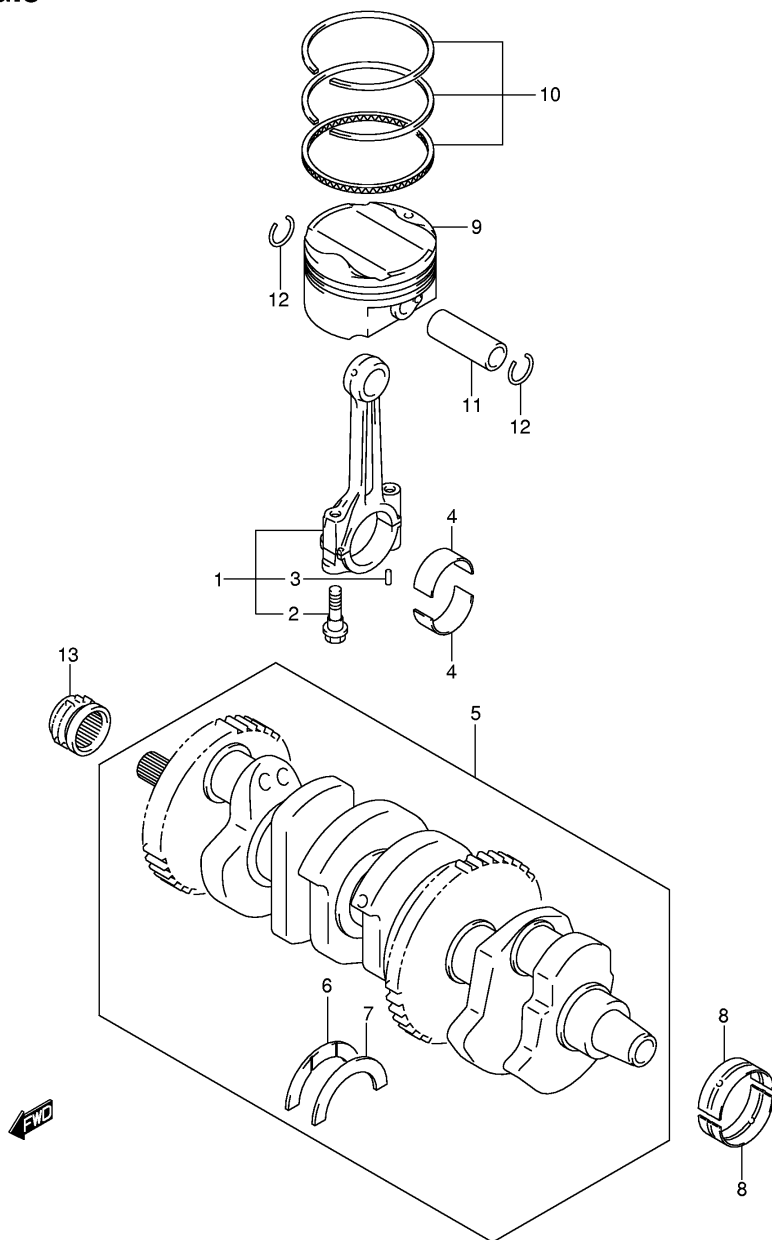

GSX1300RK8 E03 E28\_006  
 CRANKCASE COVER-C

**FIG.7**

Ref No	Part No	Description
1	11511-24F10	Pan, Oil
2	11489-24F01	Gasket, Oil Pan
3	01547-0630A	Bolt
4	01547-0640A	Bolt
5	09168-06023	Gasket (5.8x13x1.2)
6	09247-14036	Plug, Oil Drain
7	09168-14002	Gasket
8	16520-24F00	Strainer, Engine Oil
9	01550-0620A	Bolt
10	09280-19008	O Ring (d:2.62,id:20.3)
11	16440-24F00	Valve Assy, Oil Relief
12	09280-13004	• O Ring
13	16400-24F01	Pump Assy, Engine Oil
14	16491-24F00	O Ring
15	01547-0630A	Bolt
16	16321-33E10	Gear, Oil Pump Drive (nt:34)
17	16331-33E00	Gear, Oil Pump Driven (nt:37)
18	09181-12158	Washer
19	09261-05006	Pin
20	08331-31126	Circlip
21	37820-33D10	Switch Assy, Oil Pressure
22	37822-33D00	• Bolt
23	09404-06429	Clamp

GSX1300RK8 E03 E28\_007  
 OIL PAN/OIL PUMP-C

**FIG.8**

Ref No	Part No	Description
1	12160-15H00	Rod Assy, Connecting
2	12163-24F10	• Bolt
3	04221-04089	• Pin, Connrod
4	12164-46E01-0A0	Bearing, Crank Pin (green)
4	12164-46E01-0B0	Bearing, Crank Pin (black)
4	12164-46E01-0C0	Bearing, Crank Pin (brown)
4	12164-46E01-0D0	Bearing, Crank Pin (yellow)
5	12000-15810	Crankshaft Set
6	12228-24F00-0D0	• Bearing, Thrust Rh (green)
7	12228-24F00-0A0	• Bearing, Thrust Lh (red)
7	12228-24F00-0B0	• Bearing, Thrust Lh (black)
7	12228-24F00-0C0	• Bearing, Thrust Lh (blue)
7	12228-24F00-0D0	• Bearing, Thrust Lh (green)
7	12228-24F00-0E0	• Bearing, Thrust Lh (yellow)
7	12228-24F00-0F0	• Bearing, Thrust Lh (white)
8	12229-15H00-0A0	Bearing, Crankshaft (green)
8	12229-15H00-0B0	Bearing, Crankshaft (black)
8	12229-15H00-0C0	Bearing, Crankshaft (brown)
8	12229-15H00-0D0	Bearing, Crankshaft (yellow)
8	12229-15H00-0E0	Bearing, Crankshaft (blue)
9	12111-15H00-0F0	Piston
10	12140-15H00	Ring Set, Piston
11	12151-07D00	Pin, Piston
12	09381-18003	Circlip
13	12731-24F10	Sprocket, Cam Chain