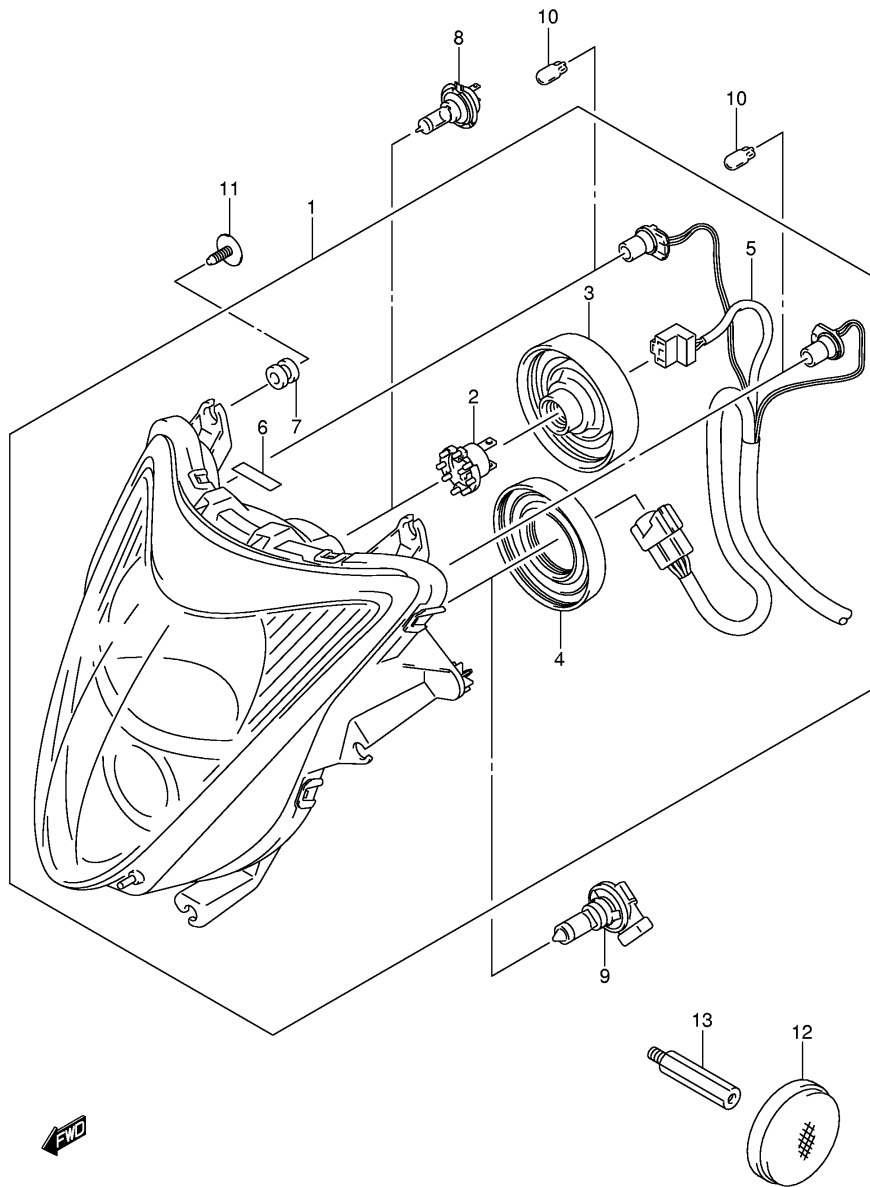

FIG.31

Ref No	Part No	Description
1	35100-15H30-999	Headlamp Assy
2	35175-24F00	• . Adaptor Assy
3	35173-15H00	• . Socket, Cover
4	35173-14G00	• . Socket, Cover
5	36118-15H00	• . Cord Assy
6	94443-21H00	• . Tape (5x20x0.4)
7	09320-09039	• . Cushion
8	09471-12188	Bulb (12v55w,h7)
9	09471-12222	Bulb (12v65w,h9)
10	09471-12216	Bulb (12v5w)
11	09136-05062	Screw, Headlamp (5x15)
12	35950-14A10	Reflex Reflector Assy, Fr
13	09119-06104	Bolt, Fr Side

GSX1300RK8 E03 E28_031
HEADLAMP-C