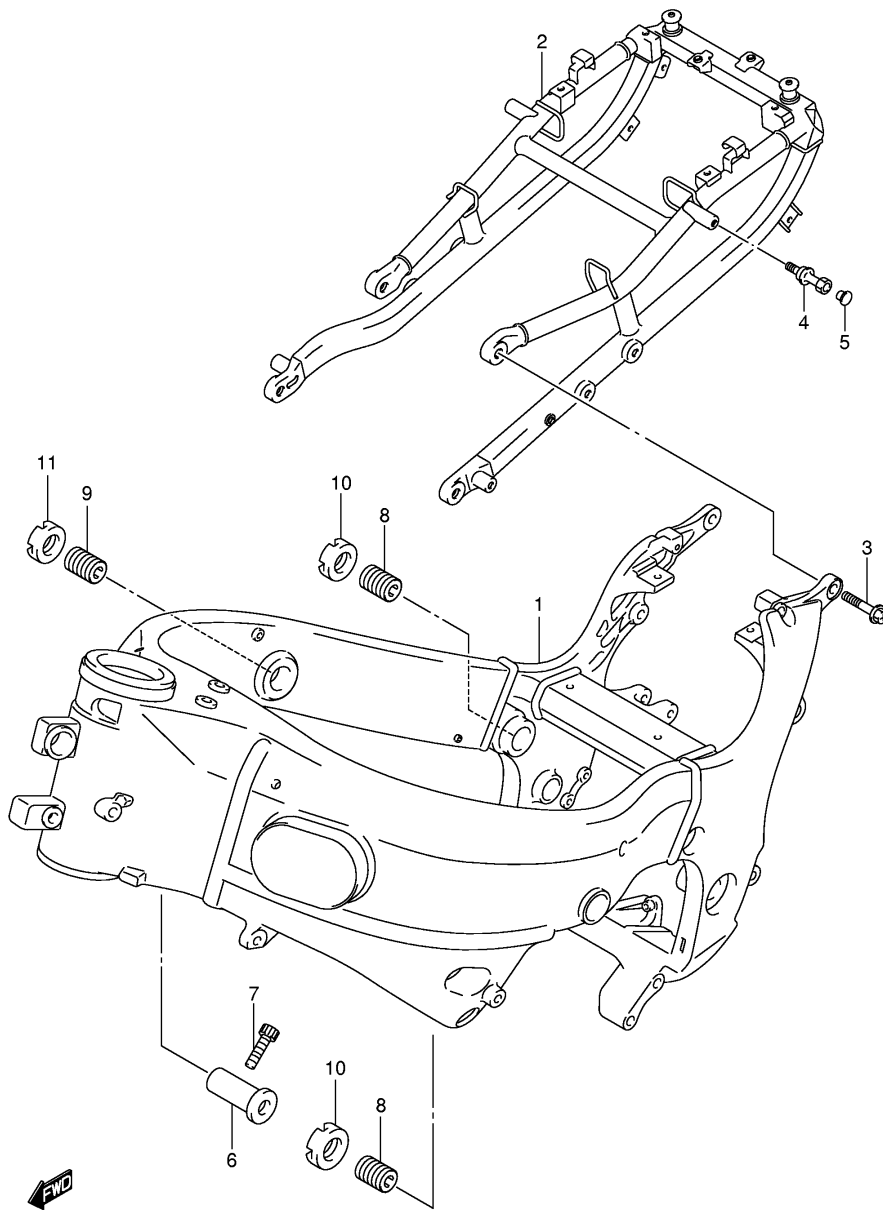

FIG.36

Ref No	Part No	Description
1	41100-15H00-YAP	Frame (black)
2	41200-15H00	Rail, Seat
3	09103-10296	Bolt, Seat Rail
4	46315-24F01	Hook, Seat Rail
5	09250-05009	Cap
6	41911-33E10	Spacer, Engine Mount
7	09106-08105	Bolt, Spacer
8	41921-15H00	Bolt, Crankcase Adjust
9	41921-15H10	Bolt, Crankcase Adjust
10	41922-19F11	Nut, Crank Case Adjust
11	41922-33E10	Nut, Crank Case Adjust