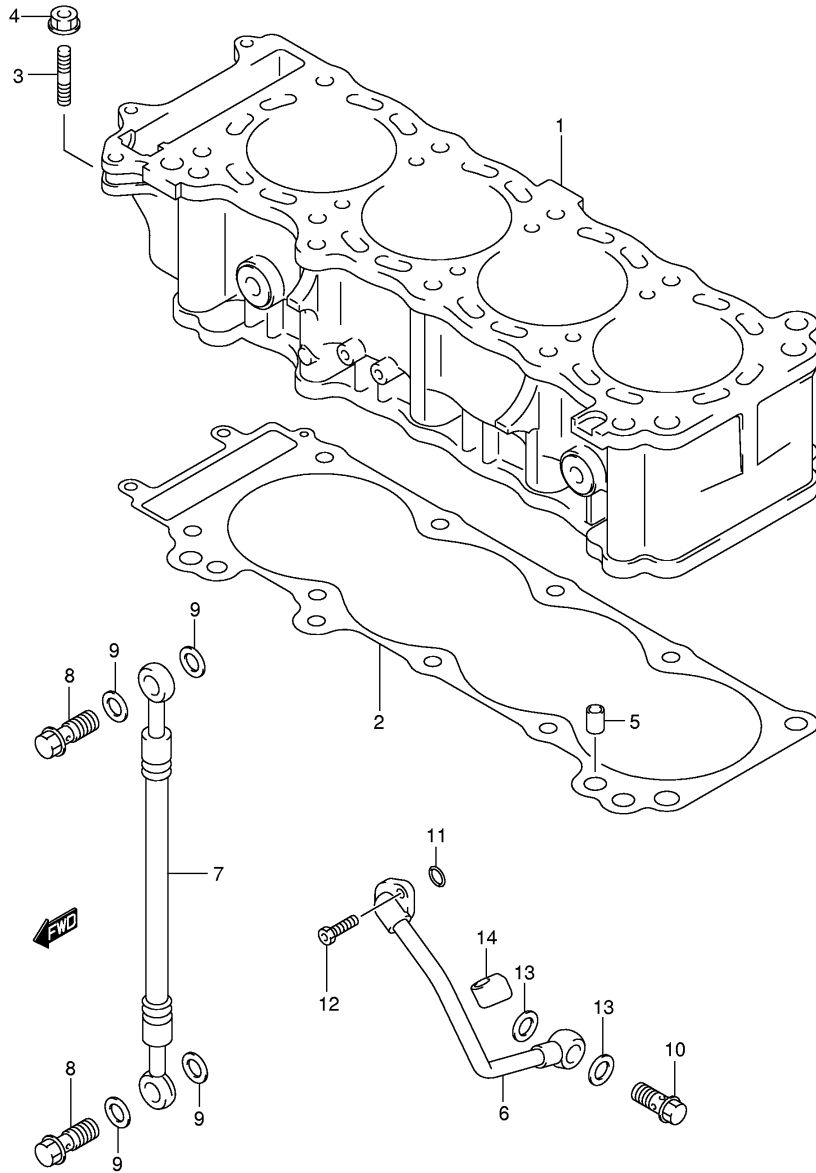

FIG.4

Ref No	Part No	Description
1	11210-15H00-0F0	Cylinder
2	11241-15H00	Gasket
3	01421-0625B	Stud Bolt
4	08316-1006B	Nut
5	04211-11169	Pin
6	11280-24F00	Pipe, Crankcase Oil
7	11282-24F00	Hose, Oil
8	09360-10062	Bolt, Cylinder Head Hose Union
9	09168-10007	Gasket
10	09360-14012	Bolt, Oil Pipe Union
11	09280-12012	O Ring, Oil Pipe
12	09106-06073	Bolt, Oil Pipe (6x16)
13	09168-14015	Gasket, Oil Pipe (14x20x1.5)
14	11283-24F00	Cushion, Crankcase Oil Pipe

GSX1300RK8 E03 E28_004
CYLINDER-C