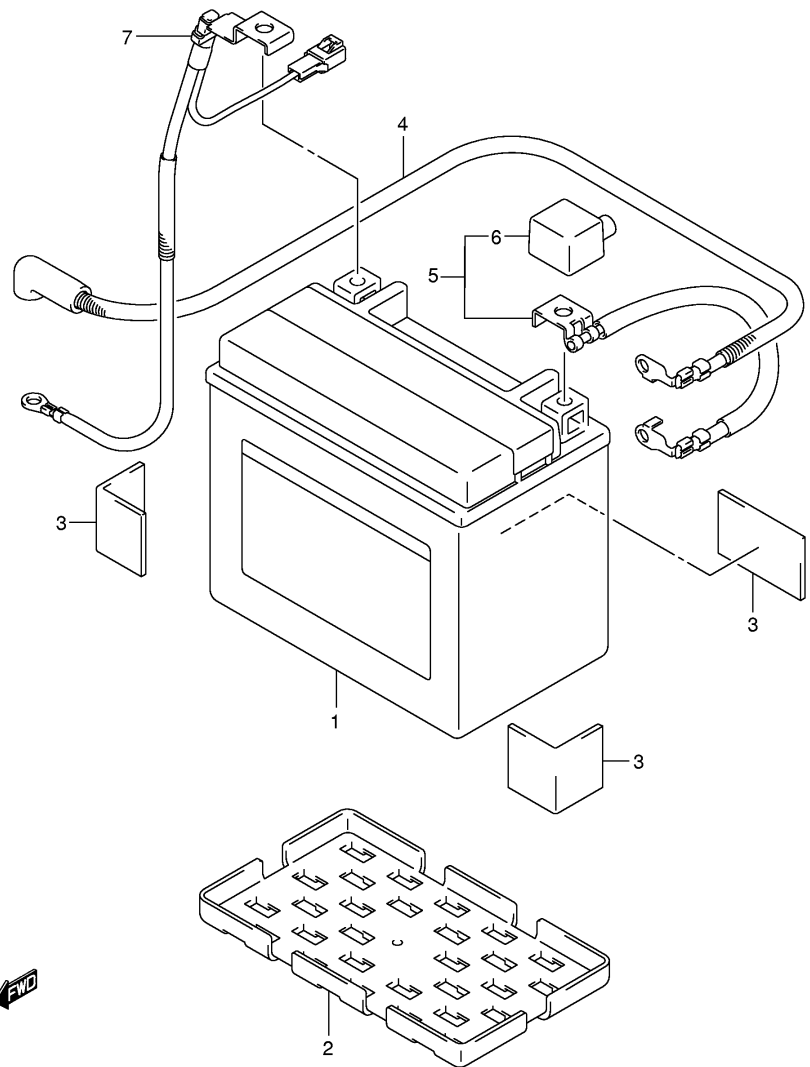

FIG.29

Ref No	Part No	Description
1	33610-17E10	Battery Assy
2	33652-16G00	Protector, Battery
3	33652-36000	Protector, Battery
4	33810-15H00	Wire, Starter Motor Lead
5	33820-15H00	Wire, Starter Plus Lead
6	33624-16G00	• . Cap, Battery Plus
7	33860-15H00	Wire, Battery Minus Lead

GSX1300RK8 E03 E28_029
BATTERY-C