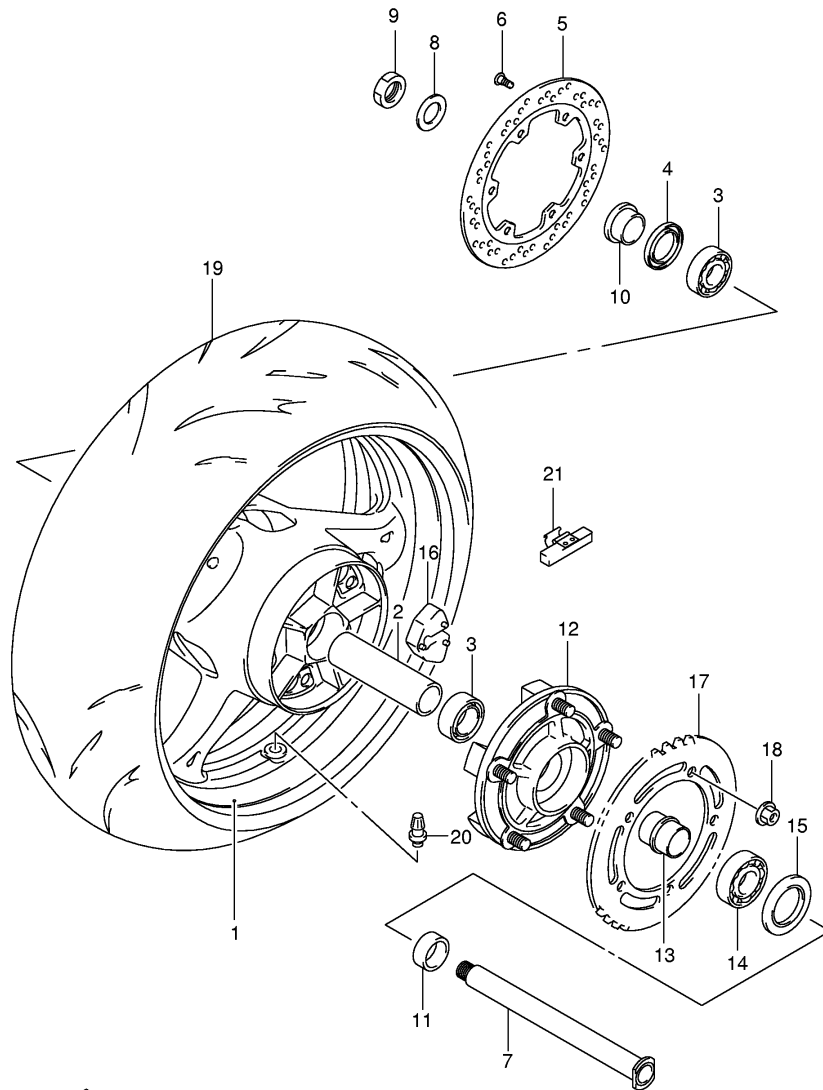

FIG.61

Ref No	Part No	Description
1	64111-15H00-019	Wheel, Rear (17xmt6.00) (black)
1	64111-15H00-0FR	Wheel, Rr, 17m/cxmt6.00 (gold)
2	64731-40F10	Spacer, Hub Bearing
3	09262-28043	Bearing
4	09284-37001	Seal, Rh
5	69211-15H00	Disc, Rear Brake
6	09106-08160	Bolt (8x33)
7	64711-33E20	Axle, Rear
8	09160-25070	Washer, Rr Axle
9	09159-25003	Nut
10	64741-35F00	Spacer, Axle Rh
11	64751-49G00	Spacer, Axle Lh
12	64610-35F30	Drum, Rear Sprocket
13	64733-35F00	Retainer, Sprocket Drum
14	09262-32007	Bearing (32x65x17)
15	09285-39001	Seal (39x65x7)
16	64651-35F20	Absorber, Hub Shock
17	64511-40F50	Sprocket, Rear (nt:43-530)
18	08319-3110A	Nut
19	65110-24F50	Tire, Rear, 190/50 Zr17 (73w) (bridgestone)
20	43130-24A00	Valve Assy, Wheel Rim (tr412)
21	55411-39G00	Balancer, Wheel, No.1
21	55412-39G00	Balancer, Wheel, No.2
21	55413-39G00	Balancer, Wheel, No.3