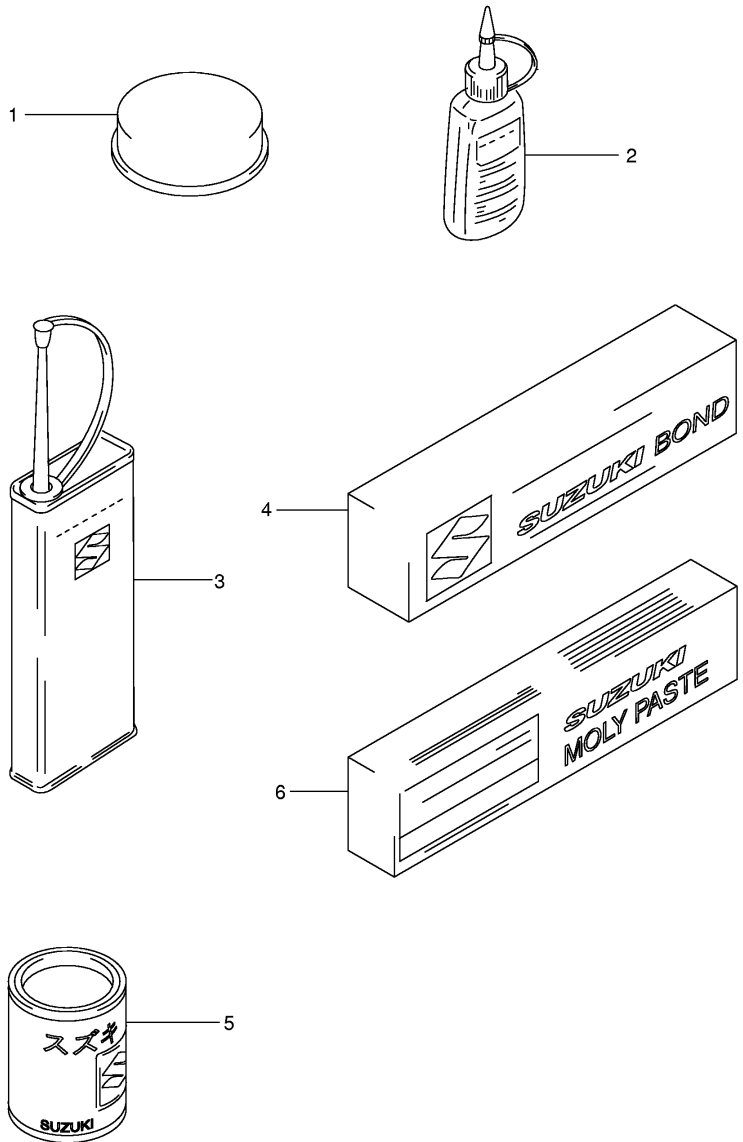

FIG.64

Ref No	Part No	Description
1	99000-25110	Suzuki Pbc Grease
2	99104-32020	Thread Lock Super (1361a)
2	99104-32030	Thread Lock Super (1363a)
2	99000-32050	Thread Lock Super (1342)
2	99000-32100	Thread Lock Super (1305)
2	99000-32130	Thread Lock Super (1360)
3	99000-32040	Thread Lock Cement
4	99000-31140	Suzuki Bond (1207b)black
4	99000-31110	Suzuki Bond (1215)
5	99000-25030	Suzuki Super Grease
6	99000-25140	Suzuki Moly Paste