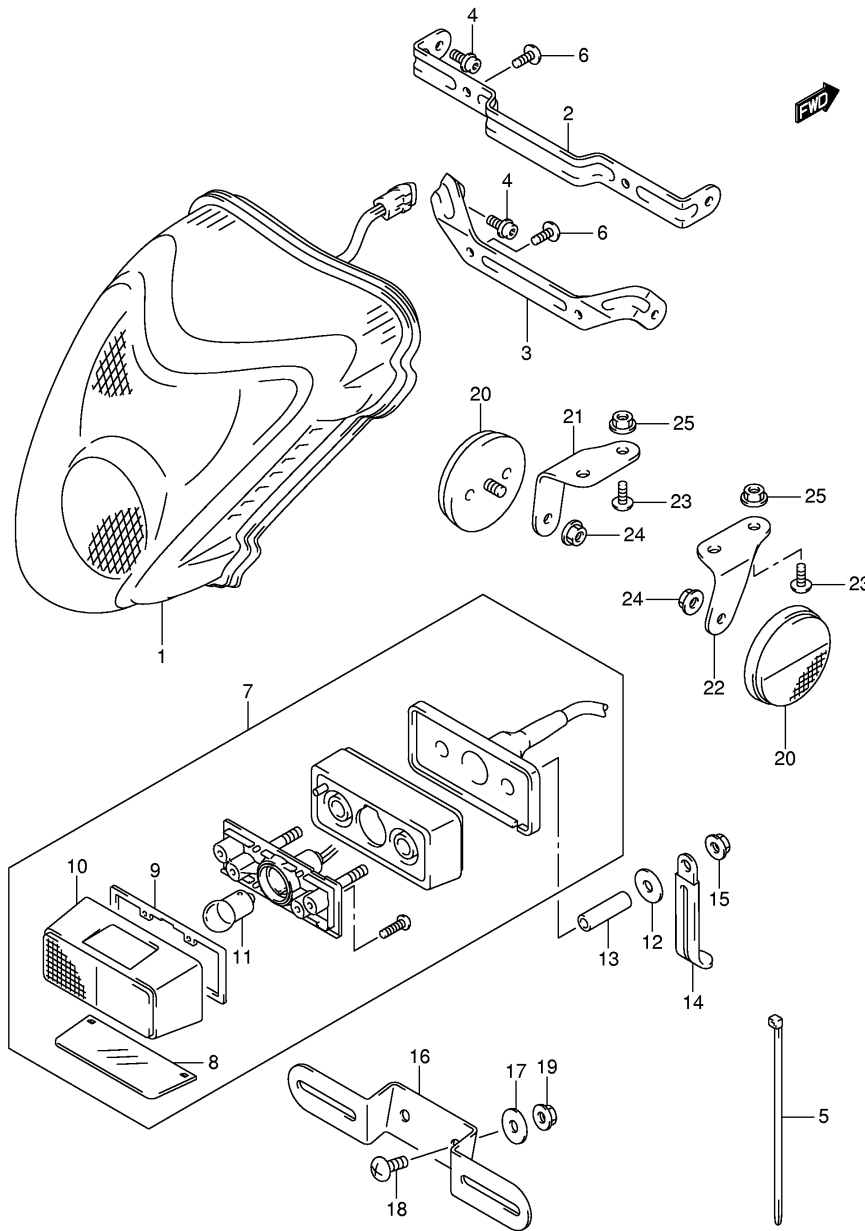

FIG.33

Ref No	Part No	Description
1	35710-15H30	Lamp Assy, Rr Comb
2	35726-15H00	Bracket, Rr Comb
3	35726-15H10	Bracket, Rr Comb
4	09106-05031	Bolt, Rr Comb
5	09407-14407	Clamp, License (I:145)
6	03541-0516A	Screw, Rr Comb
7	35910-41G30	Lamp Assy, License
8	35912-41G00	• . Lens, License
9	35913-41G00	• . Gasket
10	35917-41G00	• . Cover, License Lamp
11	09471-12140	• . Bulb (12v5w,bf150-40160a)
12	09160-06077	Washer, License Lamp
13	09180-06356	Spacer, License Lamp
14	09404-06429	Clamp (I:45)
15	08316-1006A	Nut, License Lamp
16	35927-15H00	Bracket, License Plate
17	09160-06077	Washer (6.5x20x1.2)
18	02142-0616A	Screw
19	08316-1006A	Nut
20	35970-14A20	Reflector Assy, Rr Side
21	35975-15H00	Brkt, Rr Side Rr, R
22	35976-15H00	Brkt, Rr Side Rr, L
23	02142-0612A	Screw Rr Brkt
24	08316-1005A	Nut, Rr Side Rr
25	08316-1006A	Nut, Rr Side Rr Brkt

GSX1300RK8 E03 E28_033
REAR COMBINATION LAMP-C