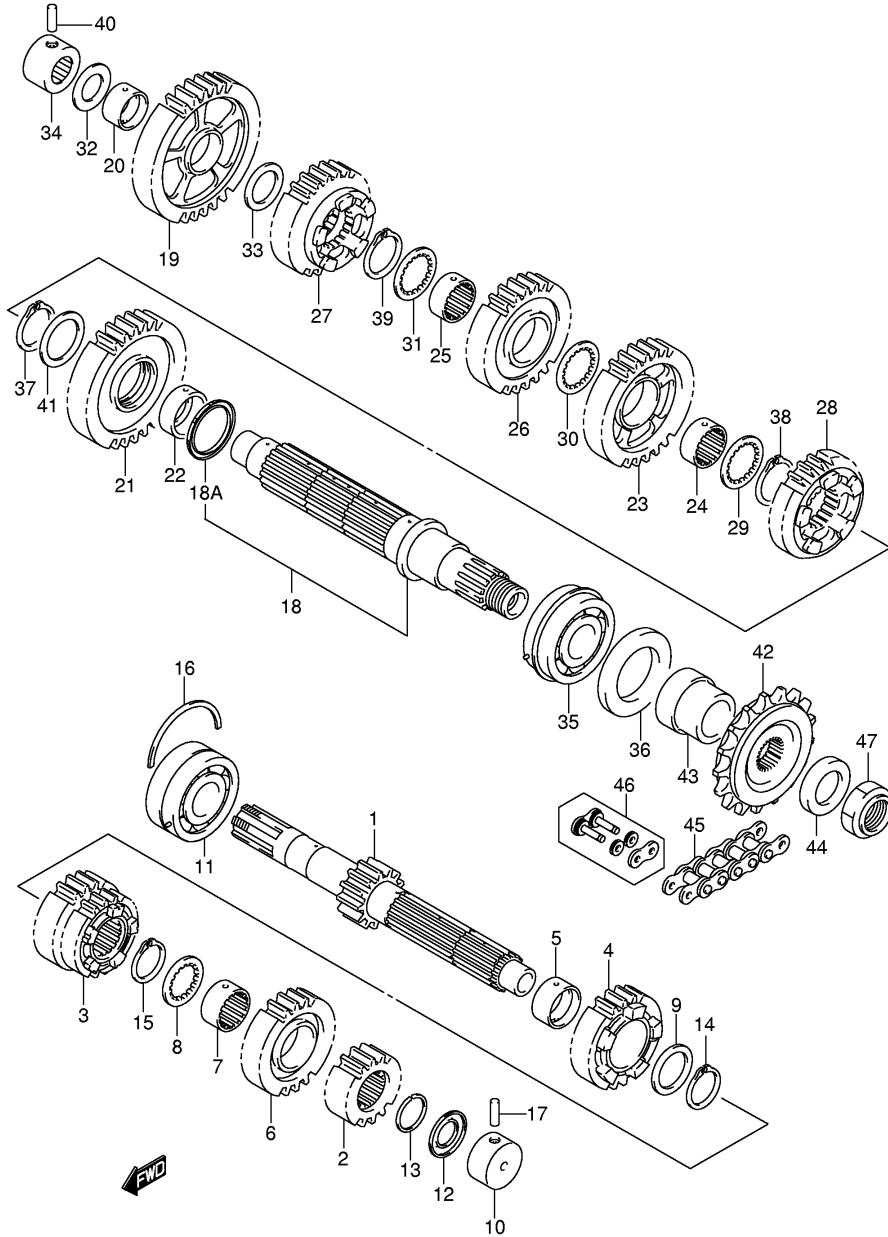

FIG.24

Ref No	Part No	Description
1	24120-24F00	Shaft, Cntr (nt:13)
2	24221-15H00	Gear, 2nd Drive (nt:16)
3	24231-15H00	Gear, 3rd & 4th Drive
4	24251-15H00	Gear, 5th Drive (nt:22)
5	24252-24F10	Bush, 5th Drive Gear
6	24261-15H00	Gear, 6th Drive (nt:23)
7	24262-24F10	Bush, 6th Drive Gear
8	09167-27003	Washer, 6th Drive Gear
9	09181-27014	Washer, 5th Drive Gear
10	09263-20085	Bearing, Cntr Shaft, L
11	09267-25012	Bearing, Cntr Shaft, R
12	09285-20006	Seal, Oil
13	09380-27004	Circlip, 2nd Drive Gear
14	09380-27006	Circlip, 5th Drive Gear
15	09380-27006	Circlip, 6th Drive Gear
16	09390-62012	C Ring, Cntr Shaft Brg, R
17	04221-07209	Pin, Cntr Shaft Brg, L
18	24130-15H00	Shaft, Drive
18a	24136-48G01	• . Ring, Drive Shaft Friction
19	24311-15H00	Gear, 1st Driven (nt:34)
20	24312-24F10	Bush, 1st Driven Gear
21	24321-15H00	Gear, 2nd Driven (nt:31)
22	24322-48G00	Bush, 2nd Driven Gear
23	24331-15H00	Gear, 3rd Driven (nt:29)
24	24332-24F10	Bush, 3rd Driven Gear
25	24332-24F10	Bush, 4th Driven Gear
26	24341-15H00	Gear, 4th Driven (nt:27)
27	24351-15H00	Gear, 5th Driven (nt:25)
28	24361-15H00	Gear, 6th Driven (nt:24)
29	09167-30008	Washer, 3rd Driven Gear
30	09167-30008	Washer, 3rd & 4th Drive
31	09167-30008	Washer, 4th Driven Gear
32	09181-20251	Washer, 1st Driven Gear
33	09181-24005	Washer, 1st Driven Gear
34	09263-20040	Bearing, Drive Shaft, R
35	09267-30011	Bearing, Drive Shaft, L
36	09283-42018	Seal, Drive Ahaft Oil
37	09380-30009	Circlip, 2nd Driven Gear
38	09380-30009	Circlip, 3rd Driven Gear
39	09380-30009	Circlip, 4th Driven Gear
40	04221-07209	Pin, Drive Shaft Brg, R
41	08211-30405	Washer, 2nd Driven Gear
42	27510-15H00	Sprocket, Engine (nt:18)
43	27531-15H00	Spacer, Engine Sprocket No.1
44	27532-15H00	Spacer, Engine Sprocket No.2
45	27600-24F60-118	Chain Assy, Drive
46	27620-24F60	Joint Set, Driven
47	09159-22008	Nut, Engine Sprocket