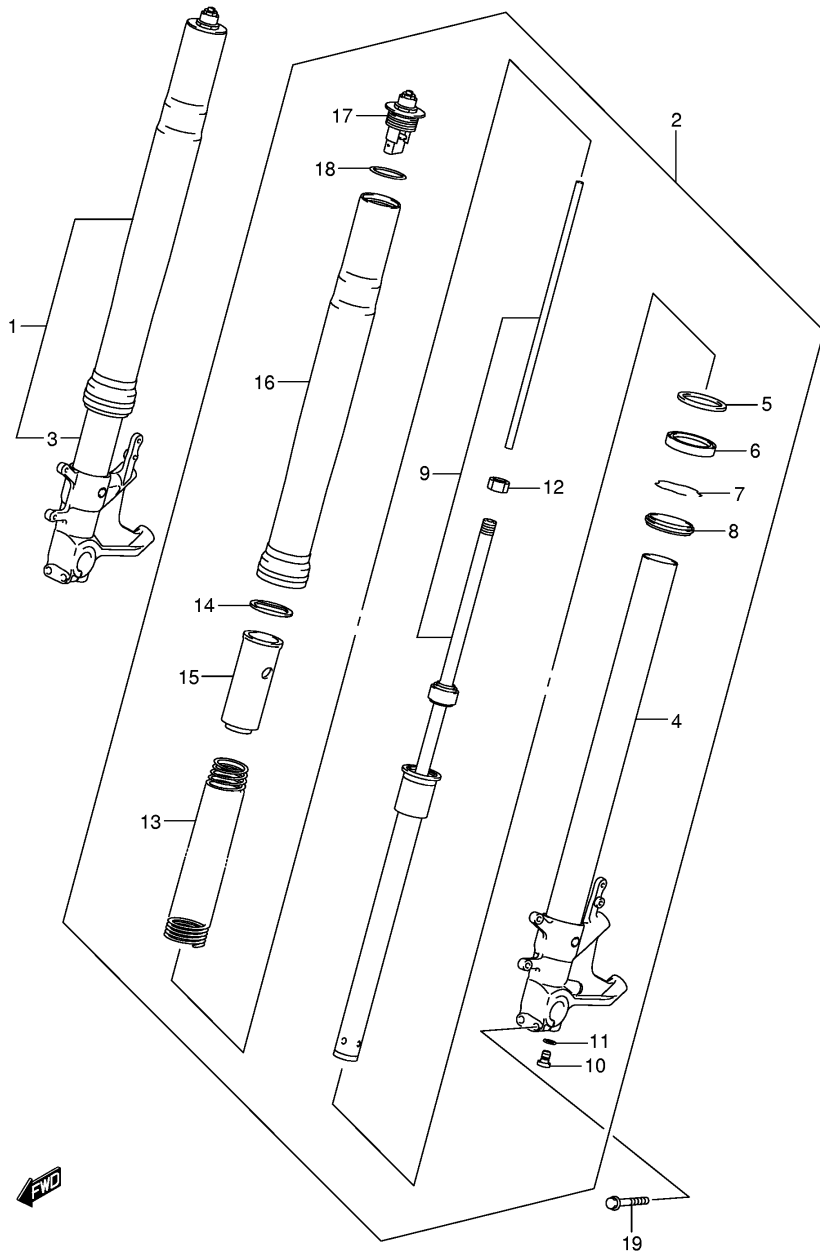

FIG.53

Ref No	Part No	Description
1	51103-24F50	Damper Assy, Front Fork Rh
2	51104-24F50	Damper Assy, Front Fork Lh
3	51110-24F50	. Tube, Inner Rh
4	51120-24F50	. Tube, Inner Lh
5	51158-14200	. Washer
6	51153-41G00	. Seal, Oil
7	51156-14200	. Ring, Stopper
8	51173-41G00	. Seal, Dust
9	51146-24F50	. Cylinder
10	51147-24F50	. Bolt
11	51148-41310	. Gasket
12	51352-13A60	. Nut
13	51171-24F50	. Spring, Front
14	51158-40F30	. Guide, Spring
15	51176-40F30	. Spacer, Spring
16	51130-24F50	. Tube, Outer (bronze)
17	51351-24F50	. Cap, Front Fork
18	62278-14100	. O Ring
19	51166-24F50	Bolt