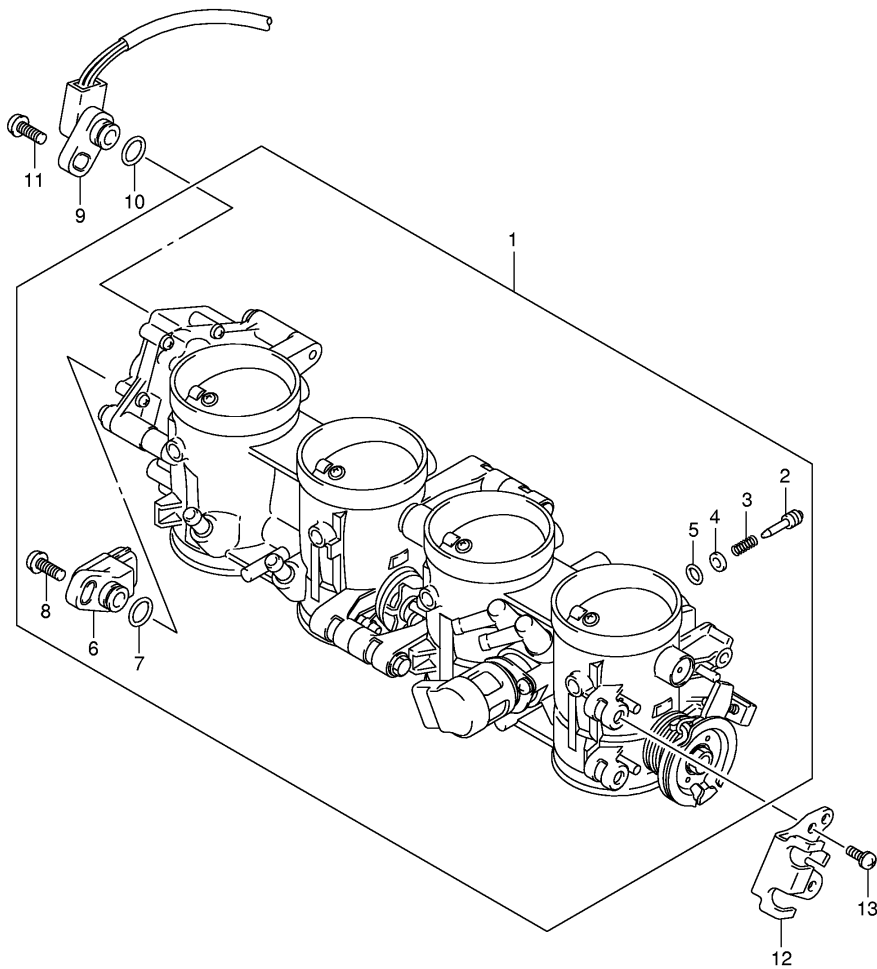

FIG.13

Ref No	Part No	Description
1	13406-15H00	Throttle Body
1	13406-15H10	Throttle Body
2	13269-18G00	. Screw, Air Adjust
3	13271-43E00	. Spring, Air Screw
4	13291-26E00	. Washer
5	13295-26E00	. O Ring
6	13580-18G00	. Sensor Assy, Main
7	13575-40F00	. O Ring
8	13605-40F00	. Screw
9	13580-40F30	Sensor Assy, Sub
10	13575-40F00	O Ring
11	13605-40F00	Screw
12	13565-15H00	Plate, Stay
13	13601-21H00	Screw