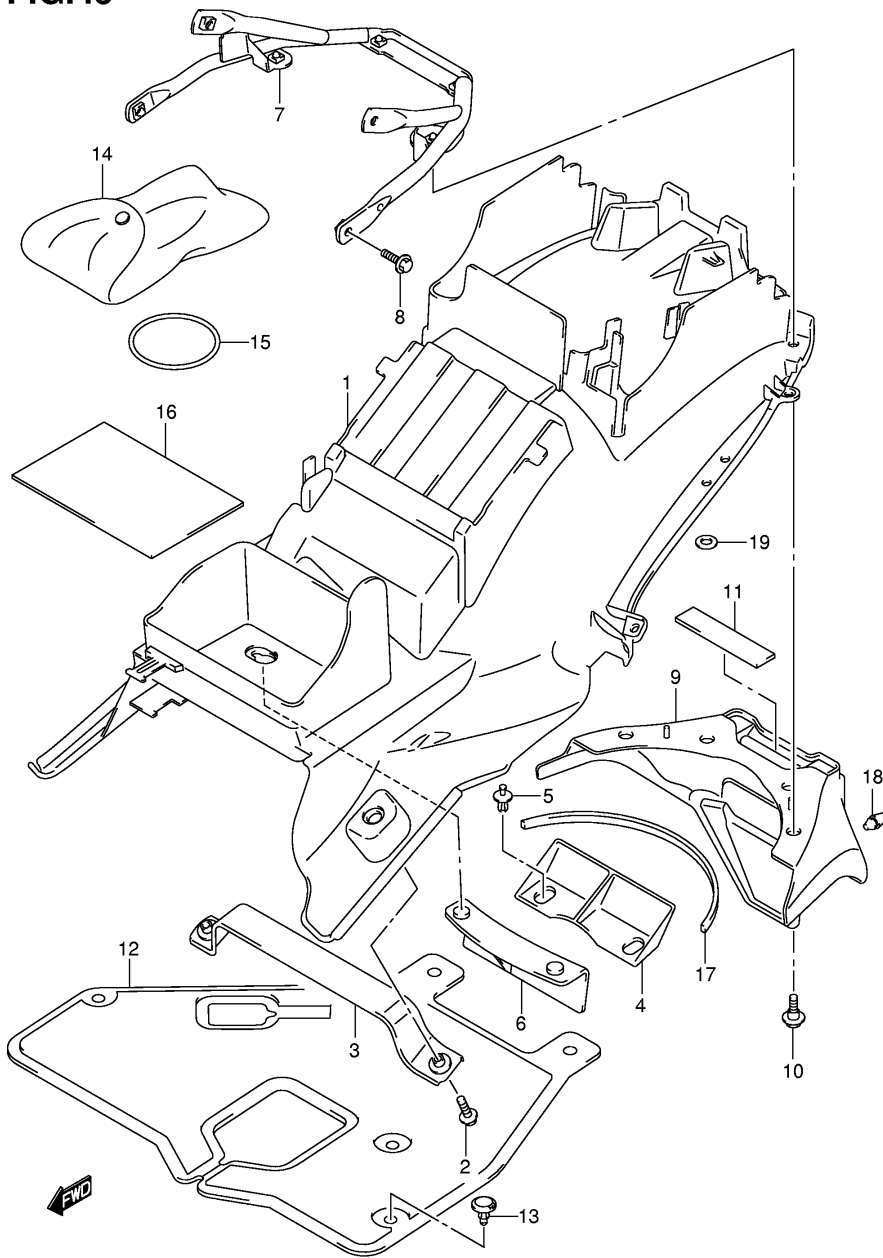

Ref No	Part No	Description
1	63111-15H00-291	Fender, Rear (black)
2	01550-0616A	Bolt
3	63130-15H00	Bracket, Front
4	63411-24F00	Mudguard, Rear
5	09409-07333	Clip
6	63421-24F00	Mudguard, Rear Upper
7	63120-15H00	Bracket, Rear Fender
8	01550-0616A	Bolt
9	63112-15H00-291	Fender, Rear (black)
10	09111-06099	Bolt
11	33652-49000	Cushion
12	47851-15H00	Shield, Inner
13	94479-35F00	Clip
14	09800-21039	Tool Assy
15	09280-61002	O Ring
16	63113-15H00	Cushion, Fender
17	63192-16GA0	Cushion, Cover
18	09321-06028	Cushion, License Plate
19	09160-06126	Washer, Side Bracket

FIG.45

GSX1300RK8 E03 E28_045
REAR FENDER-C