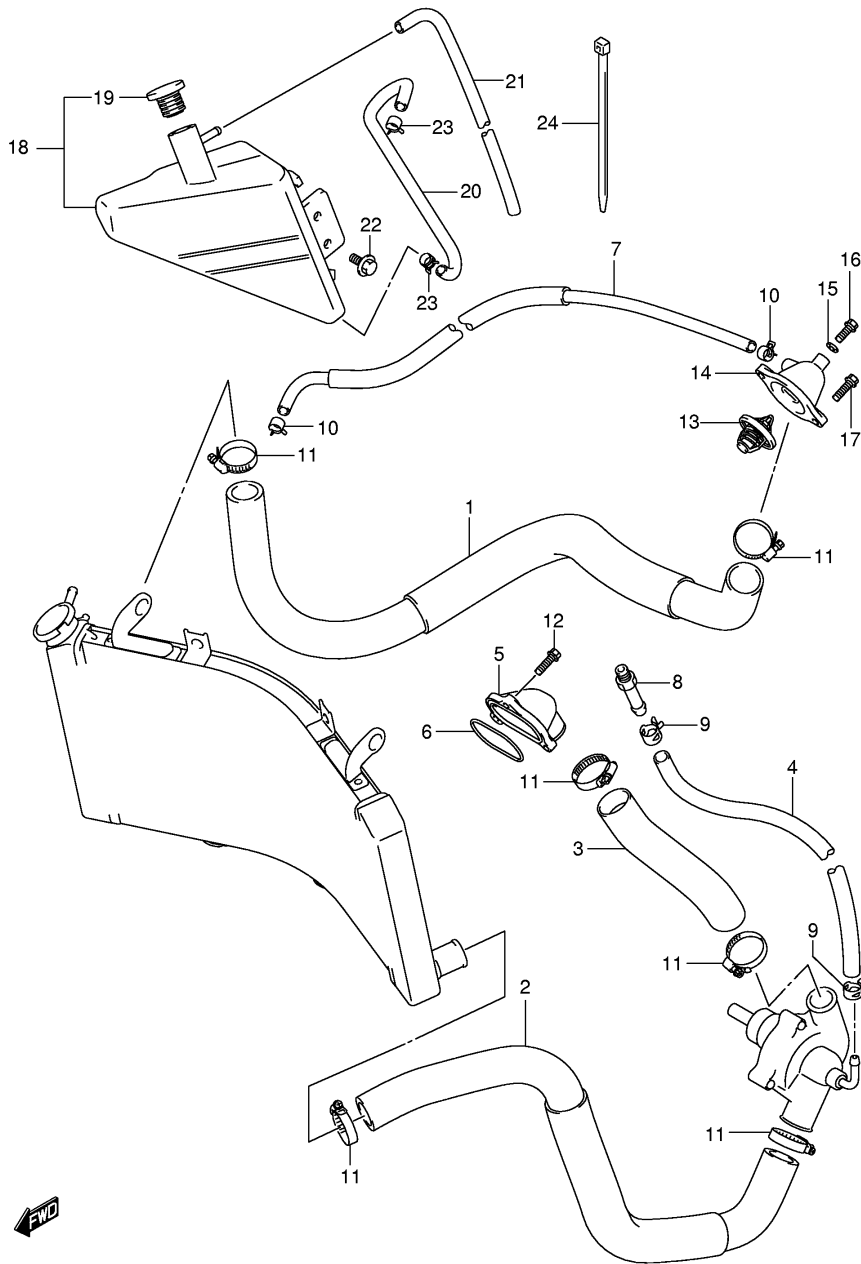

FIG.21

Ref No	Part No	Description
1	17851-15H00	Hose, Radiator Inlet
2	17852-15H00	Hose, Radiator Outlet
3	17853-24F00	Hose, Cylinder Inlet
4	17854-24F00	Hose, Water Bypass
5	17861-33E20	Connector
6	17863-33E00	O-ring
7	17855-15H00	Hose, Water Air Bleed
8	09362-09011	Union, Bypass
9	09401-12409	Clip
10	09401-10409	Clip
11	09402-38512	Clamp
12	01547-0620A	Bolt
13	17670-15H00	Thermostat, Water
14	17661-35F00	Cover, Thermostat
15	09168-06026	Gasket
16	17568-50F00	Bolt
17	01547-0620A	Bolt
18	17910-15H00	Tank Assy, Reservoir
19	17931-02FA0	• . Cap
20	17981-15H00	Hose, Reserver Tank Inlet
21	17982-15H00	Hose, Reserver Tank Overflow
22	09111-06085	Bolt (6x12)
23	09401-08411	Clip
24	09407-14407	Clamp

GSX1300RK8 E03 E28_021
RADIATOR HOSE-C