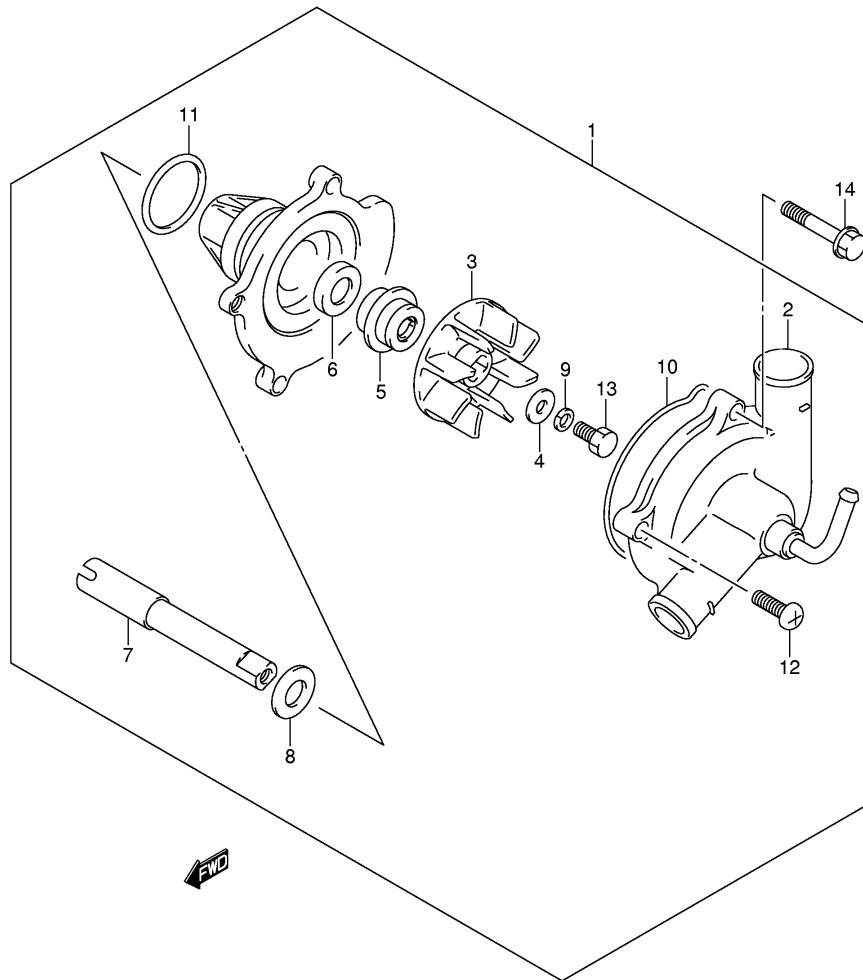

FIG.19

Ref No	Part No	Description
1	17400-24F10	Pump Assy, Water
2	17411-24F00	. Case
3	17491-17E01	. Impeller
4	09168-06025	. Gasket
5	17470-02F10	. Seal, Mechanical
6	17461-48G00	. Oil Seal
7	17511-24F10	. Shaft
8	17432-07G00	. Washer
9	09164-06006	. Lock Washer
10	17418-33400	. O Ring
11	17435-33400	. O Ring
12	02112-0616A	. Screw
13	09100-06099	. Bolt (6x13)
14	01547-0635A	Bolt