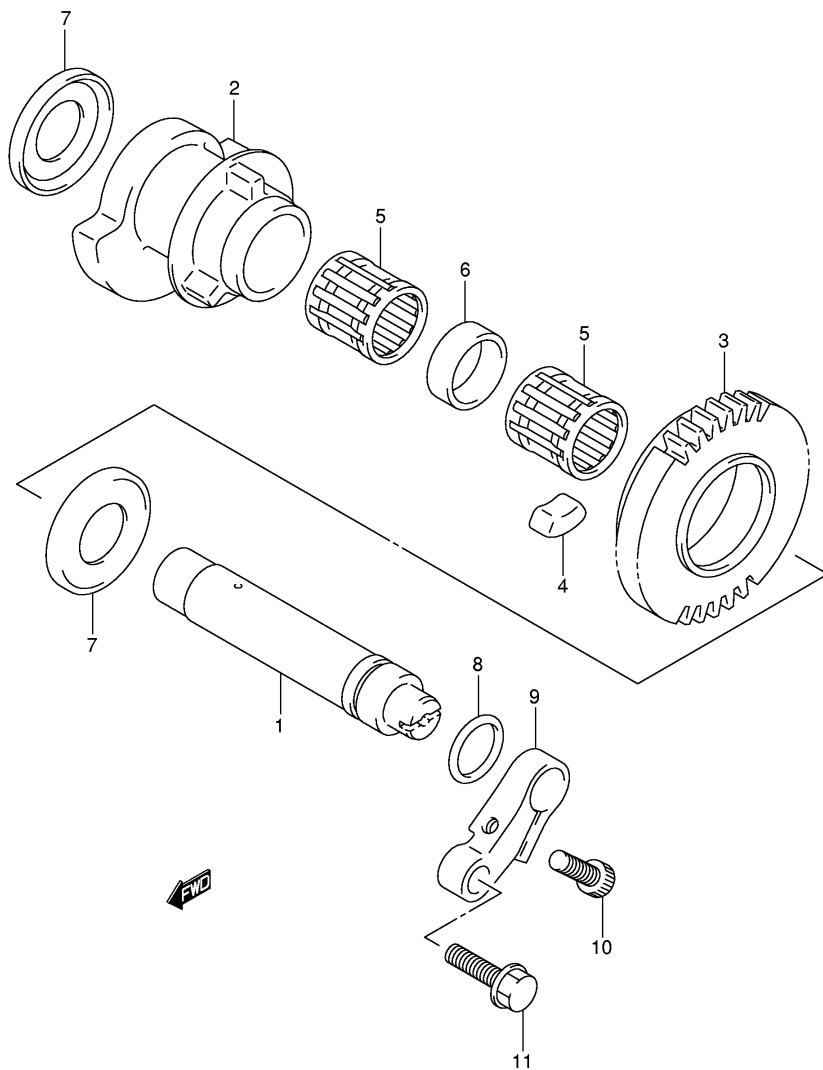

FIG.10

Ref No	Part No	Description
1	12650-24F01-0F0	Shaft, Crank Balancer
2	12654-24F00-0F0	Balancer, Crank
3	12666-24F00	Gear, Crank Balancer
4	12686-24F00	Damper, Balancer Gear
5	09263-19015	Bearing
6	09180-19014	Spacer
7	09169-21001	Washer
8	09280-17007	O Ring, Lh (d:1.9,id:16.8)
9	12681-26D01	Arm, Balancer Shaft
10	07130-0620B	Bolt
11	09103-06286	Bolt (6x20)