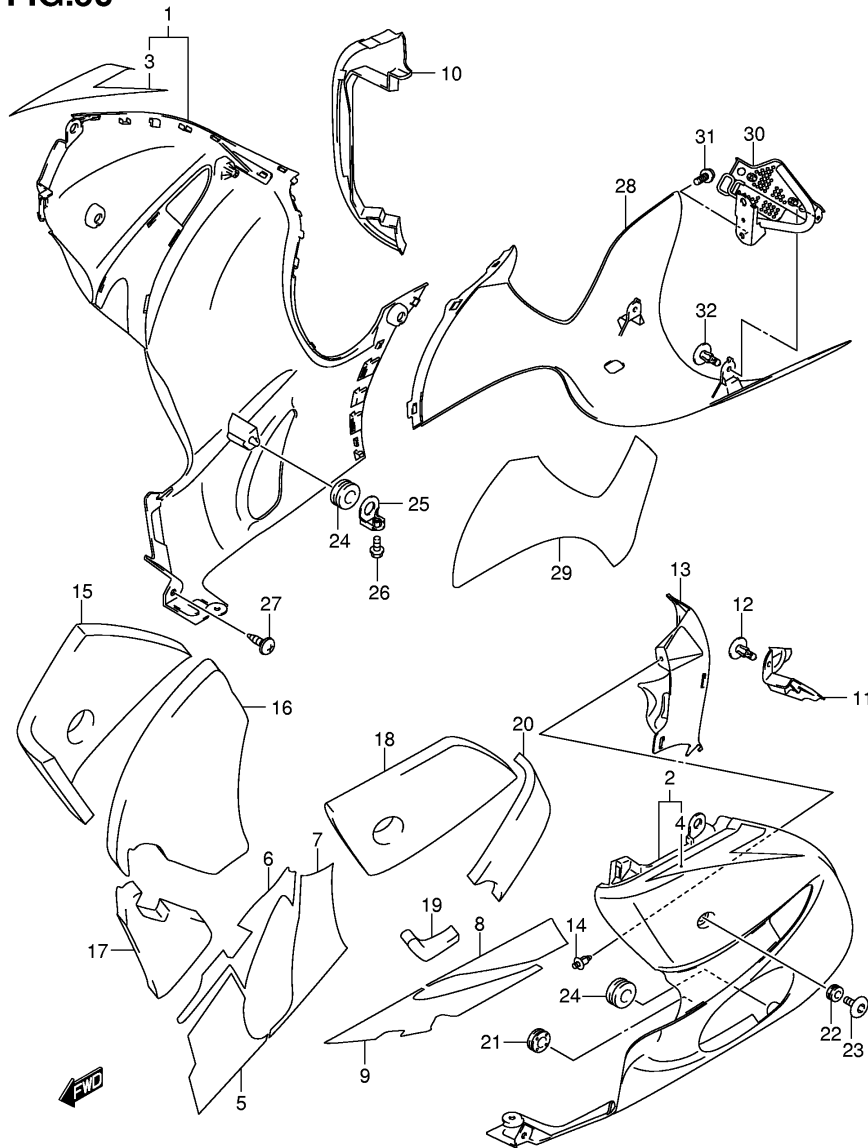

FIG.50

Ref No	Part No	Description
1	94470-15H00-YAY	Cowling, Under Rh (black)
1	94470-15H00-YMD	Cowling, Under Rh (silver)
1	94470-15H00-4CX	Cowling, Under Rh (black)
1	94470-15H00-4DX	Cowling, Under Rh (black)
2	94480-15H00-YAY	Cowling, Under Lh (black)
2	94480-15H00-YMD	Cowling, Under Lh (silver)
2	94480-15H00-4CX	Cowling, Under Lh (black)
2	94480-15H00-4DX	Cowling, Under Lh (black)
3	68185-15H00-EYR	. . Tape, Under Rh
3	68185-15H00-EYS	. . Tape, Under Rh
3	68185-15H00-EYT	. . Tape, Under Rh
3	68185-15H00-EYU	. . Tape, Under Rh
4	68195-15H00-EYR	. . Tape, Under Lh
4	68195-15H00-EYS	. . Tape, Under Lh
4	68195-15H00-EYT	. . Tape, Under Lh
4	68195-15H00-EYU	. . Tape, Under Lh
5	94472-15H00	Shield, Heat Front Rh
6	94472-15H20	Shield, Heat Center Rh
7	94472-15H10	Shield, Heat Rear Rh
8	94482-15H00	Shield, Heat Front Lh
9	94482-15H10	Shield, Heat Rear Lh
10	94475-15H00	Protector, Rh
11	94485-15H00	Protector, Rh
12	94479-35F00	Clip, Lh
13	94489-15H00	Cover, Under Lh
14	09409-06314-5PK	Clip, Lh (black)
15	94478-15H00	Cushion, Upper Rh
16	94478-15H10	Cushion, Center Rh
17	94478-15H20	Cushion, Rear Rh
18	94488-15H00	Cushion, Upper Lh
19	94488-15H10	Cushion, Center Lh
20	94488-15H20	Cushion, Rear Lh
21	94479-15H00	Cushion, Lh
22	09320-09016	Cushion, Upper
23	09139-06126	Screw
24	09320-08028	Cushion, Plate
25	94560-15H00	Plate, Under Cowl
26	01550-0612B	Bolt, Plate
27	03541-0516B	Screw
28	94661-15H00-YAY	Cowling, Under Rear (black)
28	94661-15H00-YMD	Cowling, Under Rear (silver)
29	94667-15H00	Shield, Heat
30	94540-15H00	Bracket, Rear Cowling
31	01550-0816B	Bolt
32	94479-35F00	Clip