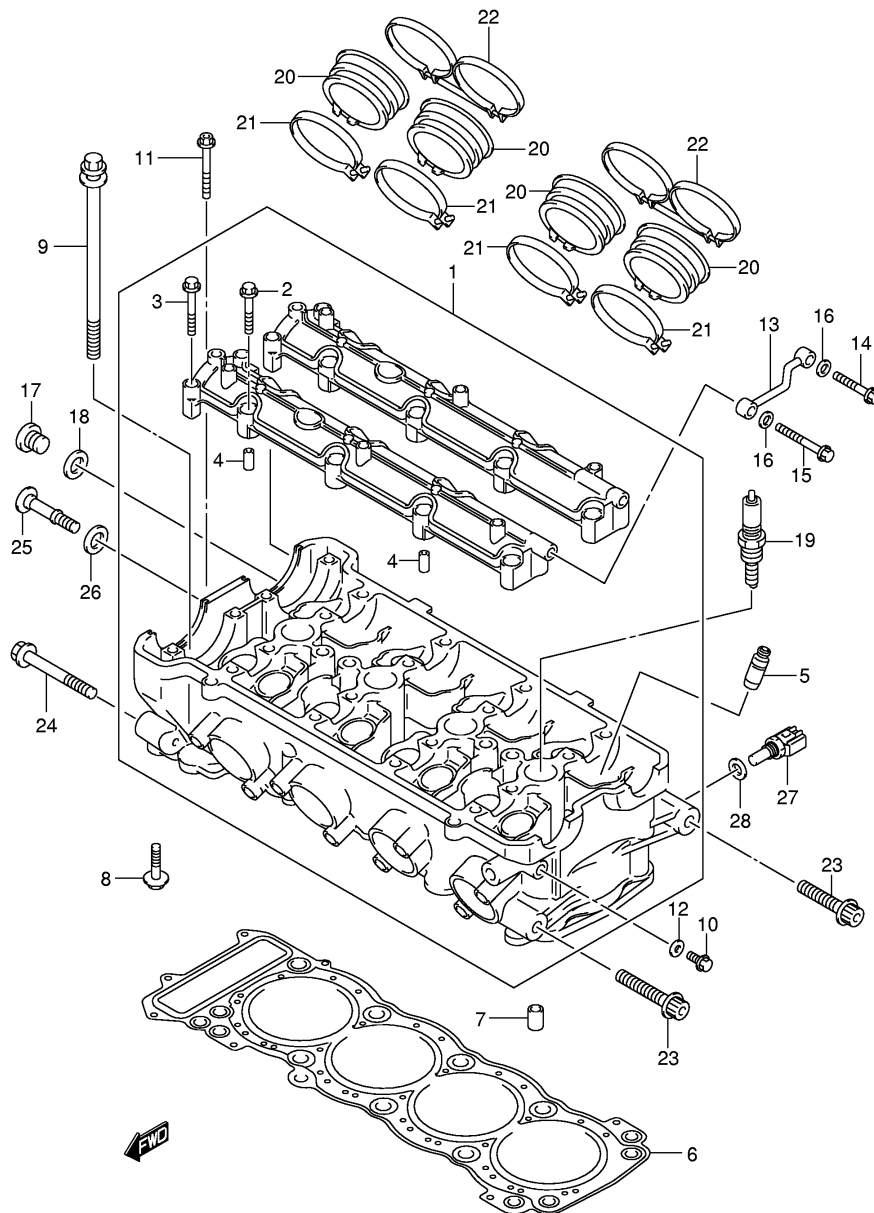

**FIG.1**

Ref No	Part No	Description
1	11400-15880	Gasket Set
2	11141-15H00	. Gasket, Cylinder Head
3	11173-24F00	. Gasket, Cylinder Head Cover No.1
4	11178-15H00	. Gasket, Cylinder Head Cover No.2
5	11241-15H00	. Gasket, Cylinder
6	11482-24F00	. Gasket, Clutch Cover (na)
7	11483-24F00	. Gasket, Magneto Cover
8	11485-24F00	. Gasket, Gear Shift Cover (na)
9	11489-24F01	. Gasket, Oil Pan
10	11491-24F01	. Gasket, Starter Clutch Cover
11	11492-24F00	. Gasket, Start Idle Gear Cap
12	12837-02H00	. Gasket, Tensioner Adjuster
13	14181-22D01	. Gasket, Exhaust Pipe
14	11191-27E00	. Washer

**FIG.2**

Ref No	Part No	Description
1	11170-15H00	Cover, Cylinder Head
2	11173-24F00	Gasket, Head Cover No.1
3	11178-15H00	Gasket, Head Cover No.2
4	09106-07021	Bolt (7x17.5)
5	11191-27E00	Washer

**FIG.3**

Ref No	Part No	Description
1	11100-15H00	Head Assy, Cylinder
2	09103-06026	• Bolt (6x39)
3	09103-06165	• Bolt (6x45)
4	09206-08007	• Pin
5	11115-15H70	Guide, Valve (os:0.3)
6	11141-15H00	Gasket, Cylinder Head
7	04211-11169	Pin
8	01550-0630B	Bolt
9	11117-15H00	Bolt
10	09103-06222	Bolt, Oil Gallery
11	07120-0655B	Bolt, Cylinder Head
12	09168-06023	Gasket
13	11131-33E00	Pipe, Oil
14	01550-0635B	Bolt (6x35)
15	01550-0645B	Bolt (6x45)
16	08322-0106B	Washer
17	09248-16012	Plug
18	09168-16009	Gasket
19	09482-00558	Spark Plug (ngk,cr9eia-9)
19	09482-00557	Spark Plug (denso,iu27d)
19	09482-00556	Spark Plug (ngk,cr8eia-9)
19	09482-00560	Spark Plug (ngk,cr10eia-9)
19	09482-00555	Spark Plug (denso,iu24d)
19	09482-00559	Spark Plug (denso,iu31d)
20	13111-15H00	Pipe, Intake No.1
21	09402-60208	Clamp
22	13170-15H10	Clamp
23	09106-10069	Bolt, Eng Mounting (10x45)
24	09106-10084	Bolt, Eng Mounting (10x60)
25	11161-33E00	Bolt, Cyl Head Side Face
26	11191-13E00	Washer
27	13650-49X00	Sensor, Water Temperature
28	09168-12017	Gasket