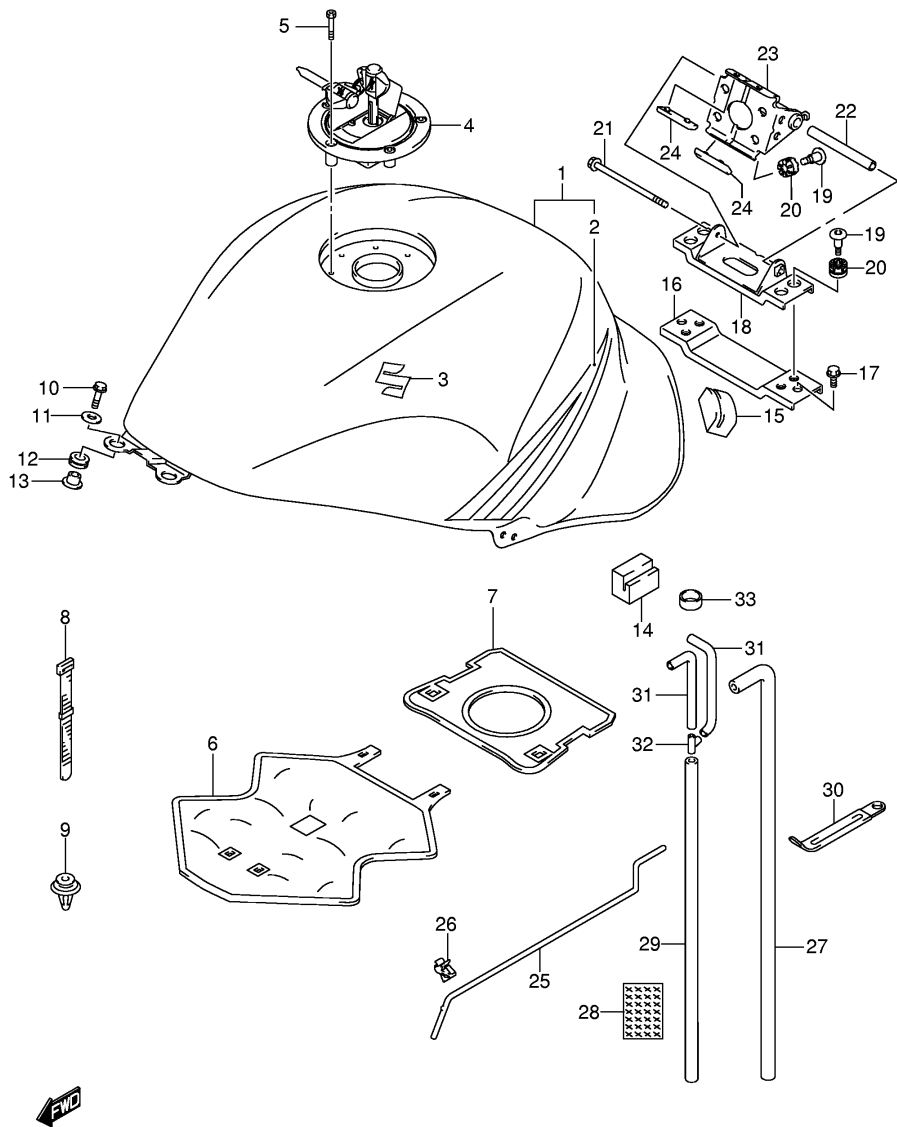

FIG.39

Ref No	Part No	Description
1	44100-15H00-YHF	Tank Assy, Fuel (gray)
1	44100-15H00-YPA	Tank Assy, Fuel (white)
1	44100-15H00-YME	Tank Assy, Fuel (orange)
1	44100-15H00-YKZ	Tank Assy, Fuel (blue)
1	44100-15H20-YHF	Tank Assy, Fuel (gray)
1	44100-15H20-YPA	Tank Assy, Fuel (white)
1	44100-15H20-YME	Tank Assy, Fuel (orange)
1	44100-15H20-YKZ	Tank Assy, Fuel (blue)
2	68110-15H00-EWW	. . Tape Set
2	68110-15H00-EWY	. . Tape Set
2	68110-15H00-EWZ	. . Tape Set
2	68110-15H00-EYA	. . Tape Set
3	68111-18G20	Emblem, "s"
4	44200-16850	Cap Set, Fuel Tank
4	44200-16870	Cap Set, Fuel Tank
5	09106-05017	Bolt
6	44191-15H00	Shield, Heat Front
7	44191-15H10	Shield, Heat Rear
8	09407-18402	Clamp
9	09409-06322	Clip
10	09139-06029	Bolt, Front
11	09160-06054	Washer
12	44511-16G00	Cushion
13	44512-16G00	Spacer
14	44541-24F00	Cushion, Side
15	44543-15H00	Cushion, Rear
16	44555-15H00	Bracket, Rear Lower
17	01550-0812B	Bolt
18	44550-15H00	Bracket, Rear Upper
19	09139-06132	Bolt
20	09320-08071	Cushion
21	07120-0695B	Bolt, Joint
22	44561-18G00	Spacer, Joint
23	44530-15H00	Bracket, Rear Front
24	45149-44G00	Cushion, Bracket
25	44574-35F00	Stay
26	09403-05310	Clamp, Stay
27	44423-15H00	Hose, Drain
28	44427-15H00	Shield, Drain Hose Heat
28	44427-15H10	Shield, Drain Hose Heat
29	44424-15H00	Hose, Breather
30	09404-06431	Clamp, Drain Hose
31	44424-15H10	Hose, Breather No.2
32	09367-06007	3 Way
33	09352-12163-600	Hose, Joint (1:600->0)