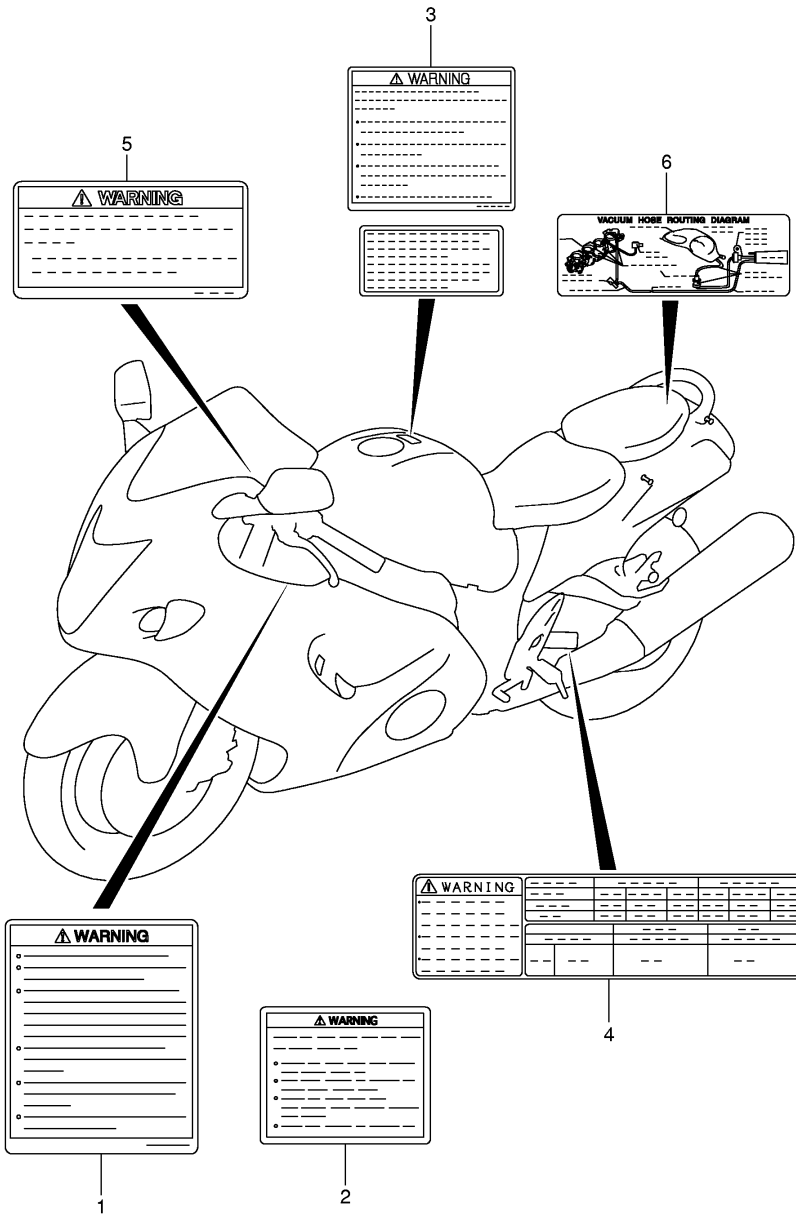

FIG.51

Ref No	Part No	Description
1	68319-29F00	Label, Warning
1	68319-29F10	Label, Warning
2	68922-29F00	Label, Screen
2	68922-29F30	Label, Screen (french)
3	68353-26E02	Label, Manual Notice
4	68332-24F60	Label, Tire
4	68332-24F50	Label, Tire
5	68613-18E00	Label, Steering
5	68613-24F00	Label, Steering
6	68387-15H00	Label, Routing
7	99011-15H50-03A	Manual, Owner's
7	99011-15H50-01A	Manual, Owner's
7	99011-15H50-01F	Manual, Owner's