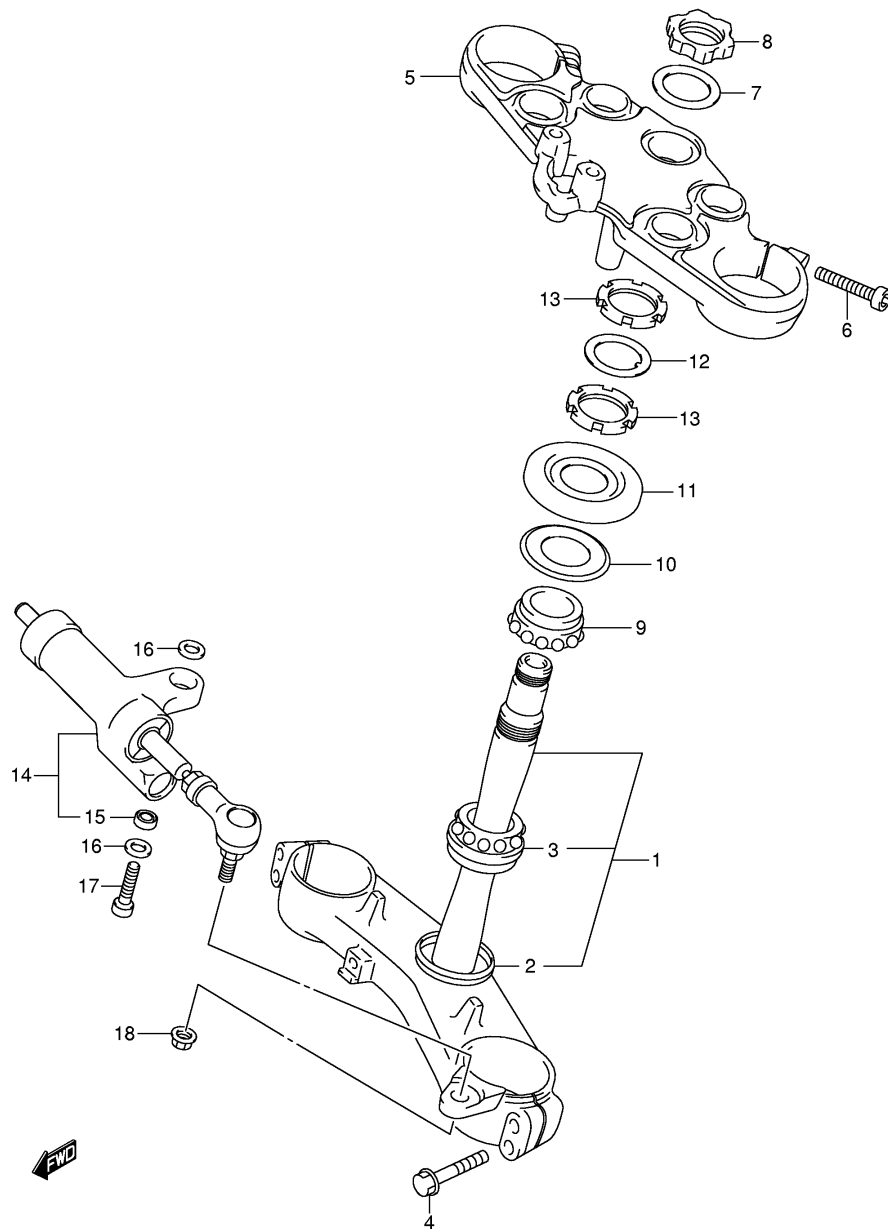

FIG.54

Ref No	Part No	Description
1	51410-24F50	Bracket, Lower
2	51644-12C00	• Seal, Lower
3	09267-30010	• Bearing (30x55x17)
4	51166-01D80	Bolt
5	51311-24F50	Bracket, Upper
6	51328-24F50	Bolt
7	51356-24F50	Washer
8	51353-24F00	Nut
9	09267-30010	Bearing (30x55x17)
10	51644-12C00	Seal, Dust Upper (30.1x56x4)
11	51643-41G00	Cover, Steering Upper
12	51641-33E00	Washer, Stem
13	51631-33E00	Nut, Stem
14	51750-15H00	Damper Assy, Steering
15	09269-08003	• Bearing (8x17.5x11)
16	64339-14101	Seal, Dust
17	07130-08307	Bolt
18	08319-3108A	Nut