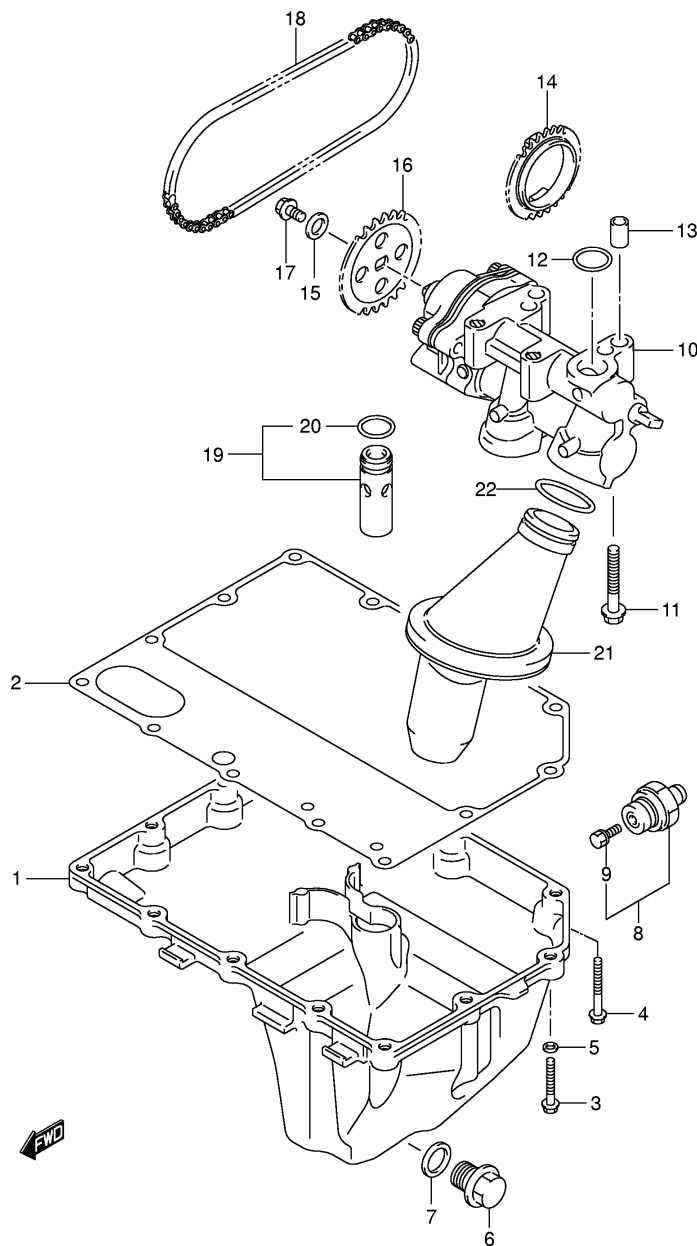

GSX-R600K6 E02_004
 CRANKCASE

FIG.4

Ref No	Part No	Description
50	11322-01H00	Plate, Lower
51	09103-06188	Bolt

GSX-R600K6 E02_004
 CRANKCASE

FIG.5

Ref No	Part No	Description
1	11341-01H00	Cover, Clutch
2	11482-01H00	Gasket, Clutch Cover
3	11342-41G10	Cap, Clutch Release Adjust
4	09280-54001	O Ring (d:2.4,id:52.6)
5	04211-09189	Pin
6	09168-06023	Gasket (5.8x13x1.2)
7	09103-06213	Bolt
8	11971-25D00	Plug, Engine Oil Filter
9	09280-17003	O Ring (d:3.1,id:16.8)
10	09259-36021	Plug, Shaft Hole
11	09280-33004	O Ring (d:3.1,id:32.7)
12	11351-01H00	Cover, Generator
13	11352-01H00	Cap, Starter Idle Gear
14	11483-01H00	Gasket
15	09280-71008	O Ring
16	04211-09149	Pin
17	09103-06212	Bolt
18	09103-06238	Bolt
19	09103-06274	Bolt
20	09103-06222	Plug, Oil Gallery
21	09168-06018	Gasket
22	11361-01H00	Cover, Engine Sprocket
23	04211-09129	Pin
24	09103-06224	Bolt (6x45)
25	09103-06239	Bolt (6x65)
26	09103-06257	Bolt (6x75)

FIG.6

Ref No	Part No	Description
1	11511-01H00	Pan, Oil
2	11489-01H00	Gasket
3	01547-0625A	Bolt
4	09103-06204	Bolt (6x30)
5	09168-06023	Gasket (5.8x13x1.2)
6	09247-14036	Plug, Oil Drain
7	09168-14002	Gasket
8	37820-33D10	Switch, Oil Pressure
9	37822-33D00	• Bolt
10	16400-01H00	Pump Assy, Oil
11	01547-0635A	Bolt
12	09280-15007	O Ring
13	04211-09149	Pin
14	16321-01H00	Sprocket, Drive
15	09181-10158	Washer
16	16331-01H00	Sprocket, Driven
17	09103-06285	Bolt (6x12)
18	16310-01H00	Chain, Oil Pump Drive
19	16440-24F00	Valve Assy, Oil Relief
20	09280-13004	• O Ring (d:1.9,id:13.0)
21	16520-01H00	Strainer, Engine Oil No.1
22	09280-25004	O Ring