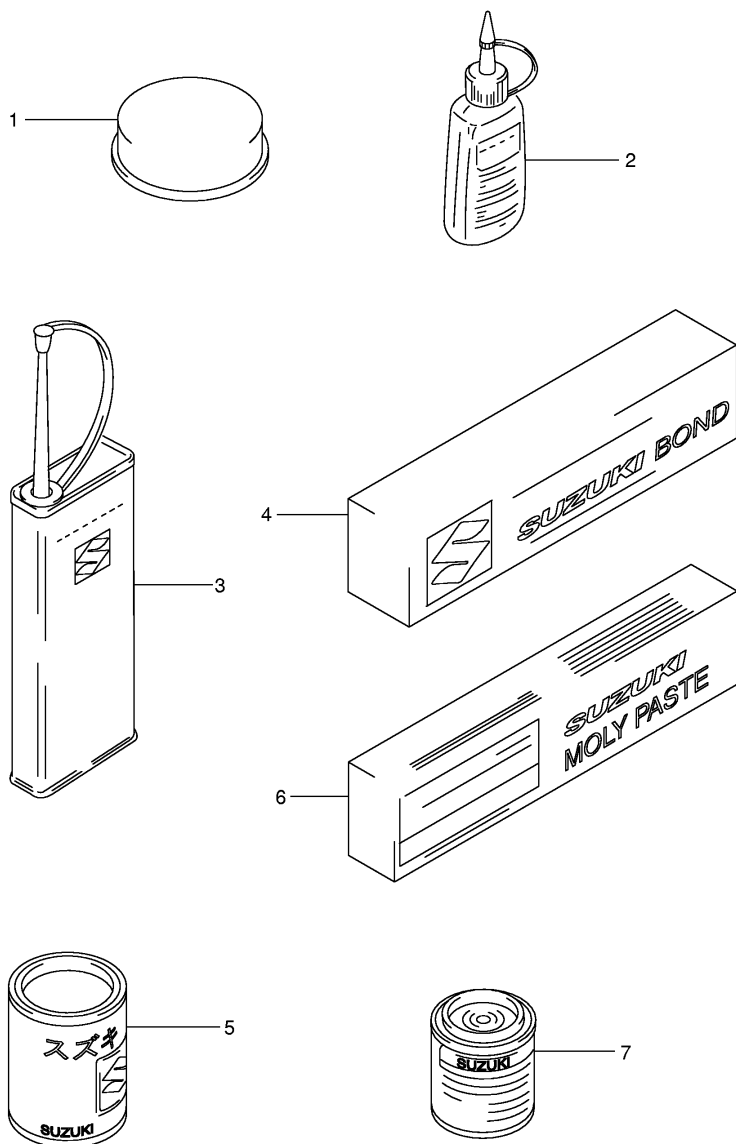

FIG.64

Ref No	Part No	Description
1	99000-25110	Suzuki Pbc Grease
2	99104-32020	Thread Lock Super (1361a)
2	99104-32030	Thread Lock Super (1363a)
2	99000-32050	Thread Lock Super (1342)
2	99000-32100	Thread Lock Super (1305)
2	99000-32130	Thread Lock Super (1360)
3	99000-32040	Thread Lock Cement
4	99000-31140	Suzuki Bond (1207b)
5	99000-25030	Suzuki Super Grease
6	99000-25140	Suzuki Moly Paste
7	99000-10209-YHH	Paint (mable Erakis Red)
7	99000-10109-019	Paint (black)
7	99000-10209-YKY	Paint (pearl Vigor Blue)
7	99000-10209-YD8	Paint (soinc Silver Metallic)