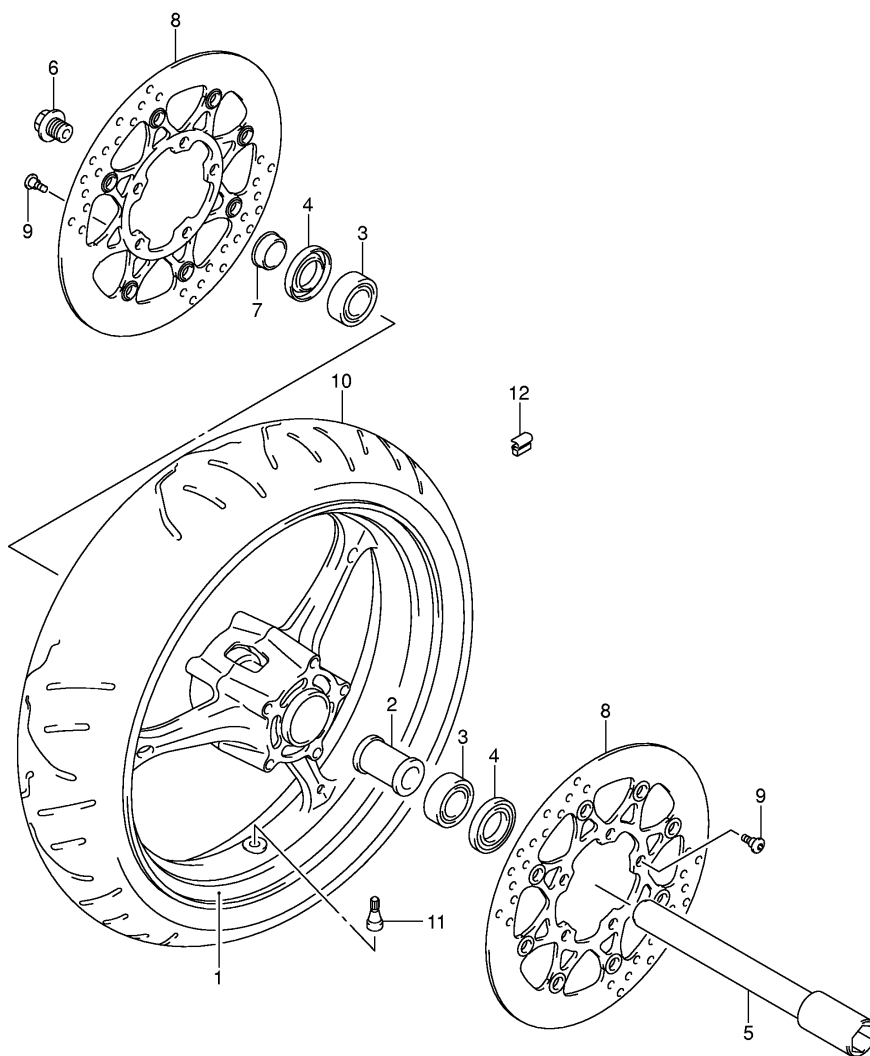

FIG.55

Ref No	Part No	Description
1	54111-41G00-019	Wheel, Front (17m/cxmt3.50) (black)
1	54111-41G00-PLY	Wheel, Front (17m/cxmt3.50) (blue)
2	54731-35F10	Spacer, Hub Bearing
3	09262-25061	Bearing (25x52x15)
4	09285-32004	Seal (32x52x7)
5	54711-41G00-A05	Axle, Front
6	54712-41G00-A05	Bolt, Axle
7	54751-41G00	Spacer, Front Axle, R
8	59210-41G20	Disc, Front Brake
9	09106-08160	Bolt
10	55110-01H00	Tire, Front, 120/70 Zr17m/c (58w)(bridgestone)
11	43130-24A00	Valve Assy, Wheel Rim (tr412)
12	43222-73H10-A05	Balancer, Wheel No.1
12	43224-73H10-A05	Balancer, Wheel No.2
12	43226-73H10-A05	Balancer, Wheel No.3