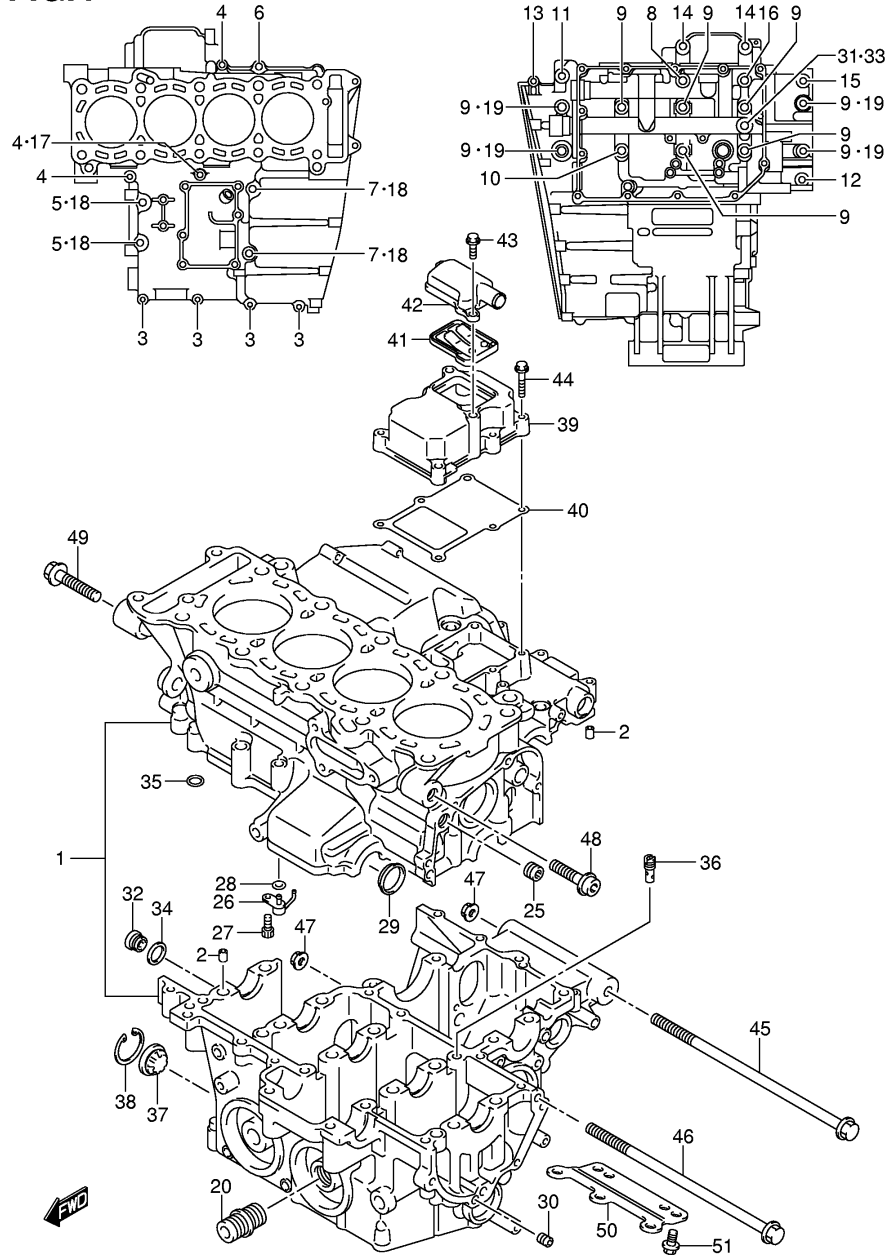

FIG.4

CRANKCASE

Ref No	Part No	Description
1	11301-01821	Crankcase Set
2	11319-33E50	. Pin
3	01547-0635A	. Bolt
4	01547-0665A	. Bolt
5	01550-0850A	. Bolt
6	01550-0860A	. Bolt
7	01550-0875A	. Bolt
8	09103-08097	. Bolt (8x105)
9	09103-09012	. Bolt (9x95)
10	09103-09014	. Bolt (9x80)
11	09106-08184	. Bolt (8x55)
12	01547-0630A	. Bolt
13	01547-0645A	. Bolt
14	01550-0855A	. Bolt
15	01550-0865A	. Bolt
16	01550-0885A	. Bolt
17	09168-06023	. Gasket (5.8x13x1.2)
18	09168-08016	. Gasket (8.2x14x1)
19	09168-10031	. Gasket (10.2x20x2.3)
20	16591-06B01	. Union, Oil Filter Stand
21	09280-00043	. O Ring, Drive Shaft Bearing Cover (d:1.9,id:99.5)
22	09139-06151	. Bolt, Drive Shaft Bearing Cover (6x20)
23	12228-17E00-0D0	. Bearing, Thrust Rh (green)
24	12228-17E00-0A0	. Bearing, Thrust Lh (red)
24	12228-17E00-0B0	. Bearing, Thrust Lh (black)
24	12228-17E00-0C0	. Bearing, Thrust Lh (blue)
24	12228-17E00-0D0	. Bearing, Thrust Lh (green)
24	12228-17E00-0E0	. Bearing, Thrust Lh (yellow)
24	12228-17E00-0F0	. Bearing, Thrust Lh (white)
25	11329-02F00	Jet, Oil Gallery
26	11390-35F00	Jet, Piston Cooling
27	09280-04004	O Ring (d:1.2,id:4.0)
28	09106-06075	Bolt, Piston Cooling
29	09241-26004	Plug, Balancer Shaft Hole
30	09246-05006	Plug, Oil Gallery
31	09248-12004	Plug, Oil Gallery
32	09248-16012	Plug, Oil Gallery
33	09168-12002	Gasket, Oil Gallery
34	09168-16002	Gasket, Oil Gallery
35	09280-08012	O Ring (d:1.9,id:7.8)
36	09493-28012	Jet
37	11971-33210	Lens, Oil Level
38	08331-41309	Circlip
39	11371-01H00	Cover, Breather
40	11484-01H00	Gasket, Breather Cover
41	13150-01H00	Valve Assy, Breather Reed
42	11372-01H00	Cover, Valve
43	01547-0616A	Bolt
44	01547-0630A	Bolt
45	09103-10041	Bolt (10x215)
46	09103-10145	Bolt (10x205)
47	09159-10115	Nut
48	09106-10069	Bolt, Eng Mtg (10x45)
49	09106-10070	Bolt, Eng Mtg (10x55)

GSX-R600K6 E02_004
CRANKCASE