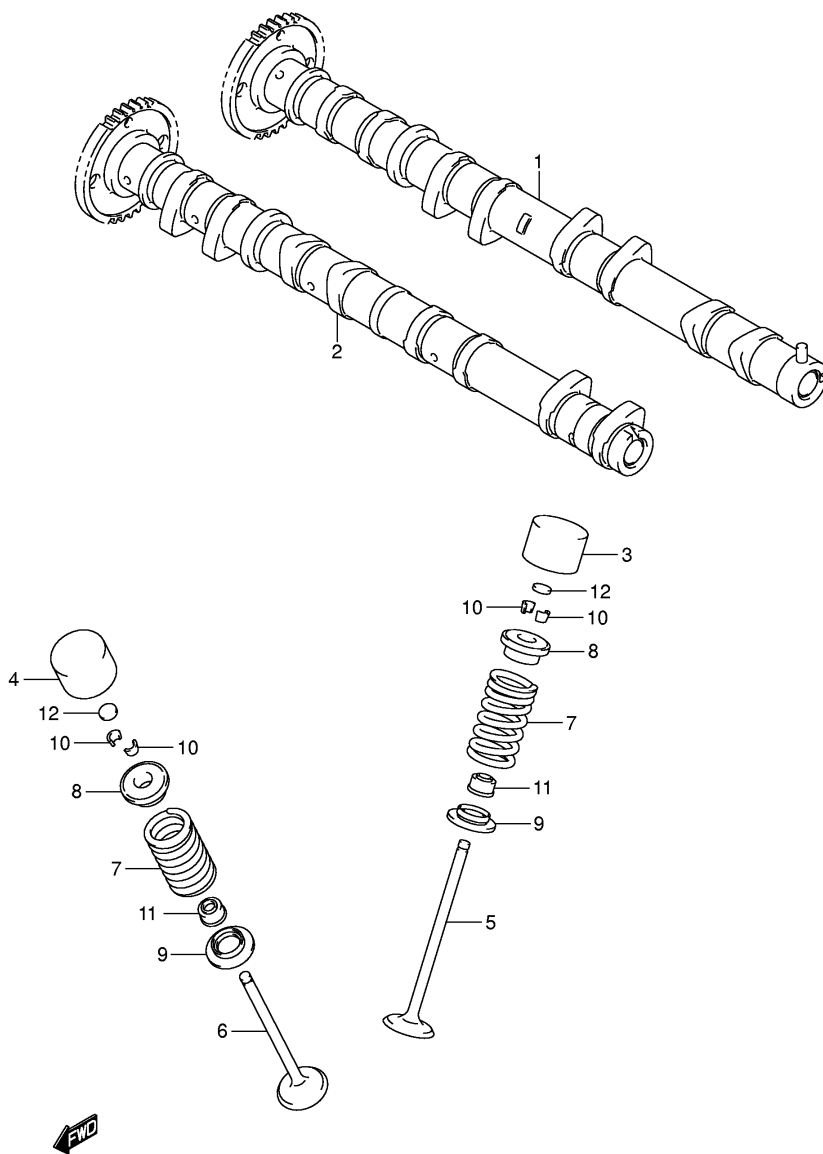

FIG.9

Ref No	Part No	Description
1	12710-01H00	Camshaft, Intake
2	12720-01H00	Camshaft, Exhaust
3	12891-17E00	Tappet, Intake
4	12891-35F00	Tappet, Exhaust
5	12911-01H00	Valve, Intake
6	12912-29G00	Valve, Exhaust
7	12921-01H00	Spring, Valve
8	12931-29G00	Retainer, Valve Spring
9	12933-29G00	Seat, Valve Spring
10	12932-32C00	Cotter, Valve
11	09289-04002	Oil Seal
12	12892-05C00-120	Shim, Tappet (t:1.20)
12	12892-05C00-125	Shim, Tappet (t:1.25)
12	12892-05C00-130	Shim, Tappet (t:1.30)
12	12892-05C00-135	Shim, Tappet (t:1.35)
12	12892-05C00-140	Shim, Tappet (t:1.40)
12	12892-05C00-145	Shim, Tappet (t:1.45)
12	12892-05C00-150	Shim, Tappet (t:1.50)
12	12892-05C00-155	Shim, Tappet (t:1.55)
12	12892-05C00-160	Shim, Tappet (t:1.60)
12	12892-05C00-165	Shim, Tappet (t:1.65)
12	12892-05C00-170	Shim, Tappet (t:1.70)
12	12892-05C00-175	Shim, Tappet (t:1.75)
12	12892-05C00-180	Shim, Tappet (t:1.80)
12	12892-05C00-185	Shim, Tappet (t:1.85)
12	12892-05C00-190	Shim, Tappet (t:1.90)
12	12892-05C00-195	Shim, Tappet (t:1.95)
12	12892-05C00-200	Shim, Tappet (t:2.00)
12	12892-05C00-205	Shim, Tappet (t:2.05)
12	12892-05C00-210	Shim, Tappet (t:2.10)
12	12892-05C00-215	Shim, Tappet (t:2.15)
12	12892-05C00-220	Shim, Tappet (t:2.20)
13	12800-05830	Shim Set, Tappet T:1.20, 1.25...2.95, 3.00 (5pcs.each) & No.14
14	99000-69491	• . Case, Tappet Shim

GSX-R600K6 E02_009
CAM SHAFT/VALVE