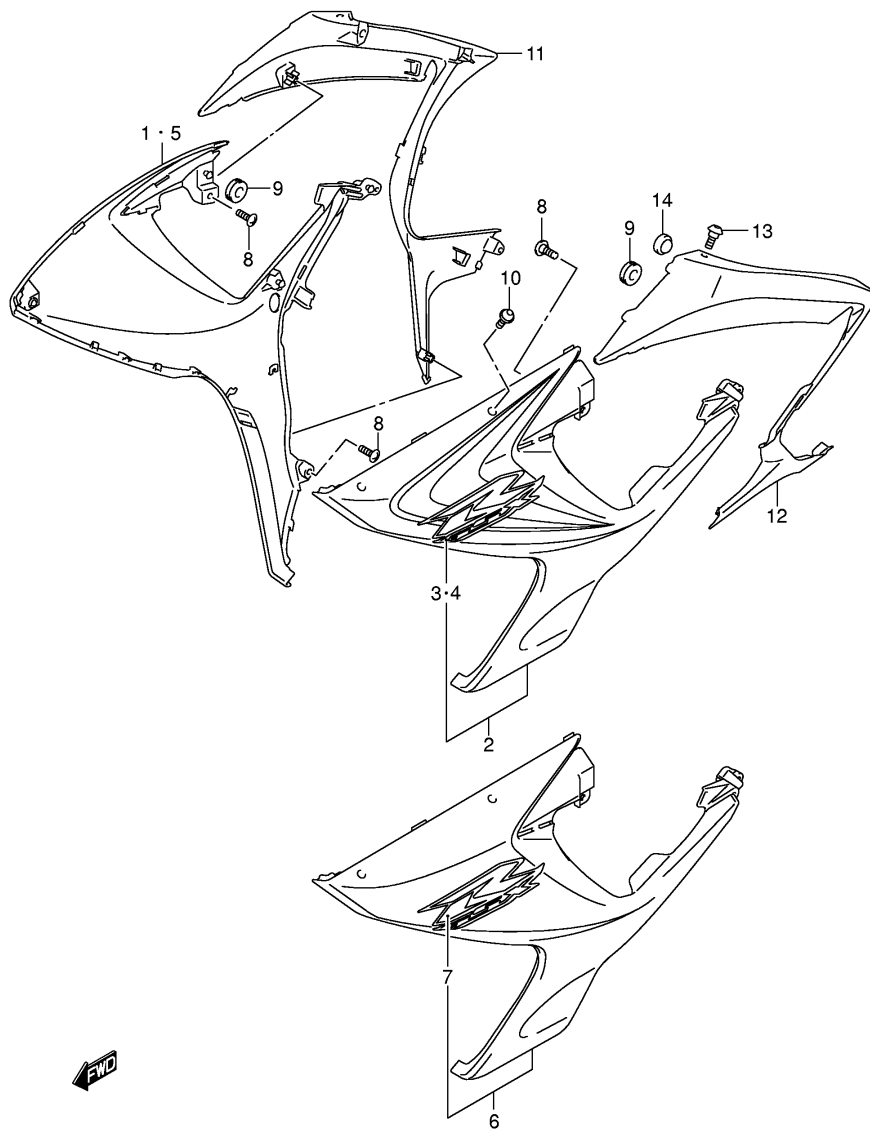

FIG.47

Ref No	Part No	Description
1	94490-01H00-019	Cowl, Side Rh (black)
1	94490-01H00-YHG	Cowl, Side Rh (gray)
1	94490-01H00-YBD	Cowl, Side Rh (white)
1	94490-01H00-4SX	Cowl, Side Rh (white)
2	94440-01H00-019	Cowl, Side Lh (black)
2	94440-01H00-YHG	Cowl, Side Lh (gray)
2	94440-01H00-YBD	Cowl, Side Lh (white)
2	94440-01H00-4SX	Cowl, Side Lh (white)
3	68685-01H01-DCH	. . Tape, Side Rh
3	68685-01H01-DCJ	. . Tape, Side Rh
3	68685-01H01-DCK	. . Tape, Side Rh
3	68685-01H01-DCL	. . Tape, Side Rh
4	68695-01H01-DCH	. . Tape, Side Lh
4	68695-01H01-DCJ	. . Tape, Side Lh
4	68695-01H01-DCK	. . Tape, Side Lh
4	68695-01H01-DCL	. . Tape, Side Lh
5	94490-01H10-YKV	Cowl, Side Rh (black)
6	94440-01H10-YKV	Cowl, Side Lh (black)
7	68681-41G00-DCD	. . Emblem
8	03541-0516A	Screw
9	09320-08028	Cushion
10	09139-05064	Screw
11	94475-01H00-YHH	Cover, Cowl Rh (red)
11	94475-01H00-019	Cover, Cowl Rh (black)
11	94475-01H00-YKY	Cover, Cowl Rh (blue)
11	94475-01H00-YD8	Cover, Cowl Rh (silver)
12	94485-01H00-YHH	Cover, Cowl Lh (red)
12	94485-01H00-019	Cover, Cowl Lh (black)
12	94485-01H00-YKY	Cover, Cowl Lh (blue)
12	94485-01H00-YD8	Cover, Cowl Lh (silver)
13	09139-05077	Screw, Rear
14	09321-10018	Cushion