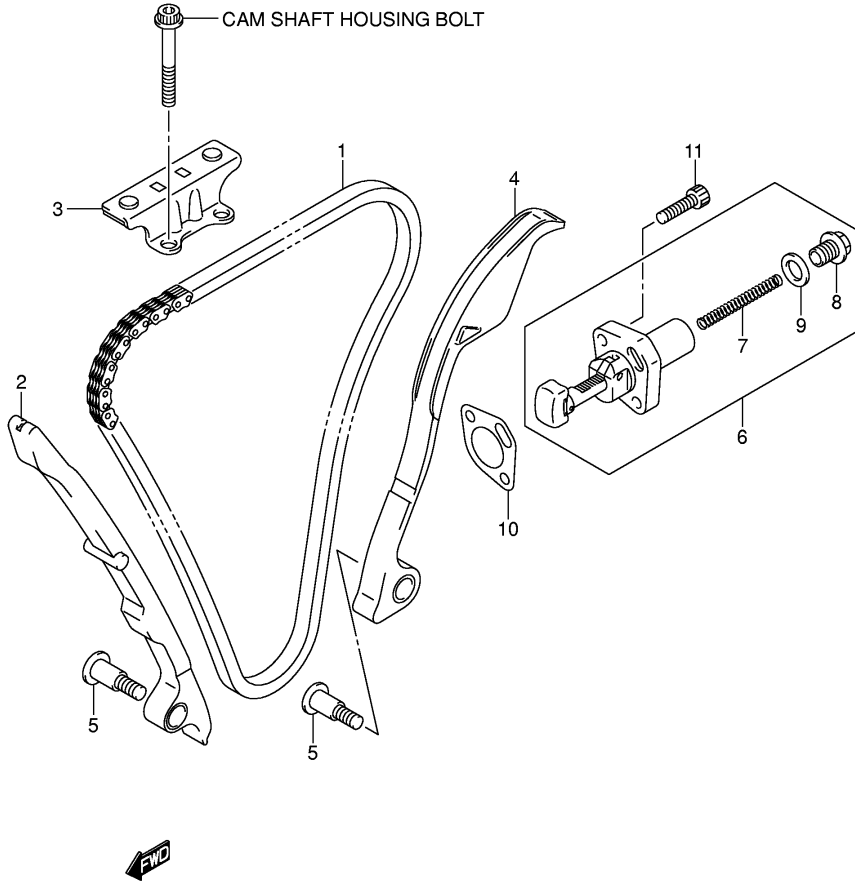

FIG.10

Ref No	Part No	Description
1	12760-39F00	Chain, Cam Shaft Drive
2	12771-01H00	Guide, Cam Chain No.1
3	12782-29G00	Guide, Cam Chain No.2
4	12811-01H00	Tensioner, Cam Chain
5	12812-31G00-A05	Bolt
6	12830-44G00	Adjuster Assy, Tensioner
7	12831-39F00	• Spring
8	12833-05A00	• Plug
9	12837-24F10	• Gasket
10	12837-18G00	Gasket, Adjuster
11	07130-0625A	Bolt