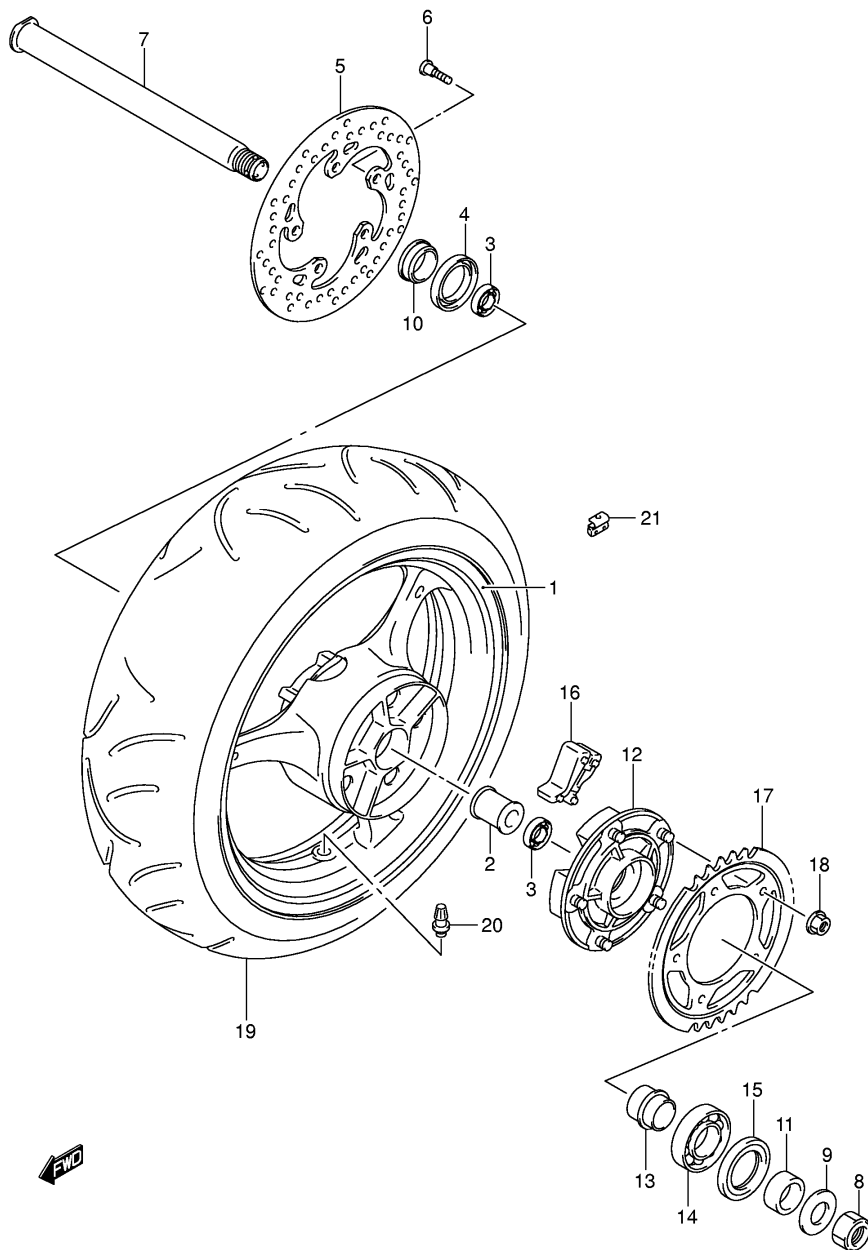

REAR WHEEL

Ref No	Part No	Description
1	64111-01H00-019	Wheel, Rear (17m/cxmt5.50) (black)
1	64111-01H00-PLY	Wheel, Rear (17m/cxmt5.50) (blue)
2	64731-01H00	Spacer, Hub Bearing
3	09262-28043	Bearing (28x52x12)
4	09284-37001	Seal, Rr Wheel Bearing, R
5	69211-18G00	Disc, Rear Brake
6	09106-08160	Bolt
7	64711-49G00-A05	Axle, Rear
8	09159-25001-A05	Nut
9	09160-25070-A05	Washer
10	64741-35F00	Spacer, Axle Rh
11	64751-35F00	Spacer, Axle Lh
12	64610-44G00-E00	Drum, Rear Sprocket
13	64733-35F00-A05	Retainer, Sprocket Drum
14	09262-32007	Bearing (32x65x17)
15	09285-39001	Seal (39x65x7)
16	64651-44G00	Absorber, Hub Shock
17	64511-35F50-A05	Sprocket, Rear (nt:43)
18	08319-3110A	Nut
19	65110-01H00	Tire, Rear, 180/55 Zr17m/c (73w)(bridgestone)
20	43130-24A00	Valve Assy, Wheel Rim (tr412)
21	43222-73H10-A05	Balancer, Wheel No.1
21	43224-73H10-A05	Balancer, Wheel No.2
21	43226-73H10-A05	Balancer, Wheel No.3

FIG.61

GSX-R600K6 E02_061
REAR WHEEL