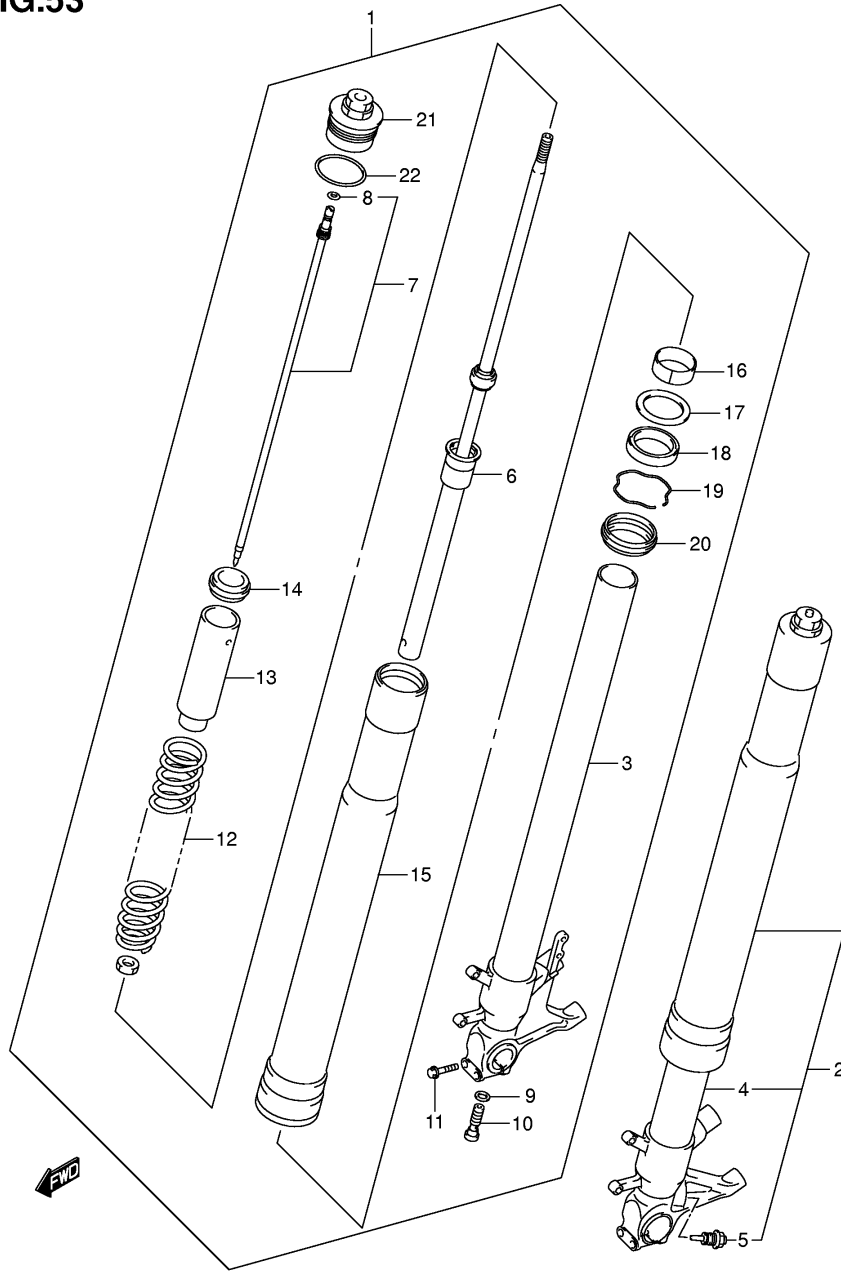

FIG.53

Ref No	Part No	Description
1	51103-01H00	Damper Assy, Front Fork Rh
2	51104-01H00	Damper Assy, Front Fork Lh
3	51110-01H00	. Tube, Inner Rh
4	51120-01H00	. Tube, Inner Lh
5	51830-01H00	. Piece, Adjuster Lower
6	52110-01H00	. Rod, Damper
7	51821-01H00	. Push Rod
8	09280-03002	.. O Ring
9	09161-10009	. Gasket
10	51147-17C00	. Bolt
11	51166-35F00	. Bolt, Axle Holder
12	51171-01H00	. Spring
13	51176-29G00	. Spacer, Spring
14	51175-22D00	. Joint, Spring Upper
15	51131-01H00	. Tube, Outer
16	51152-17G00	. Bush, Guide
17	51168-01H00	. Spacer, Seal
18	51153-01H00	. Seal, Oil
19	51556-38B00	. Ring, Stopper
20	51173-01H00	. Seal, Dust
21	51189-01H00	. Bolt, Fork
22	51187-01H00	. O Ring, Fork Bolt

GSX-R600K6 E02_053
FRONT DAMPER