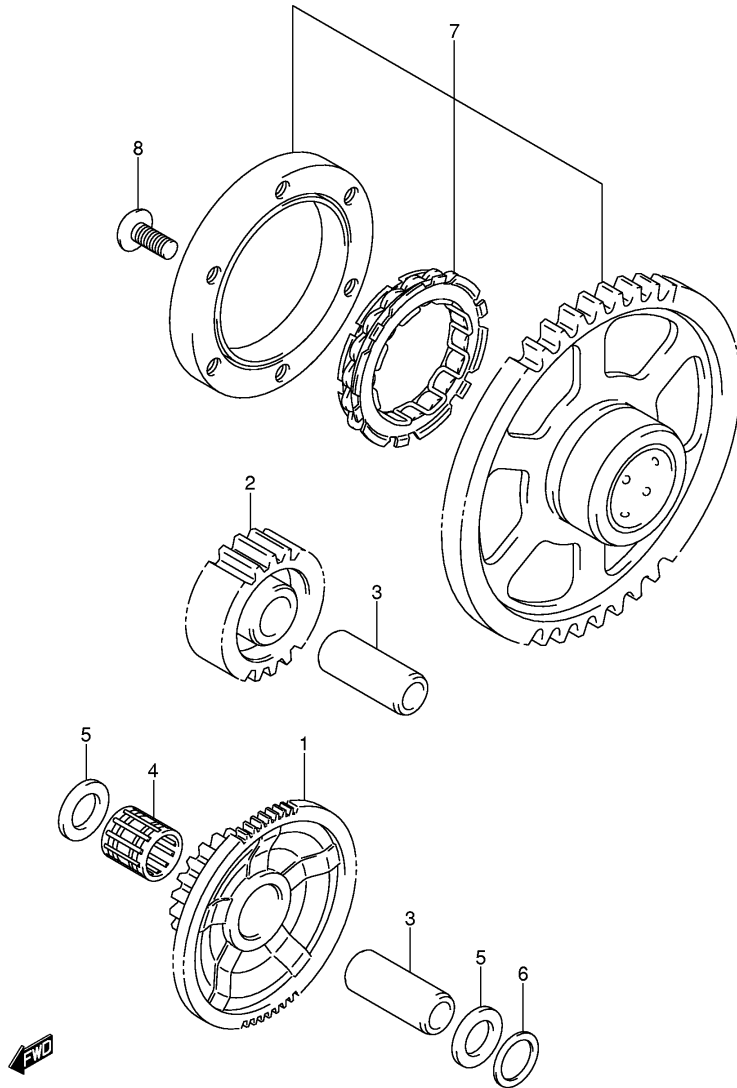

FIG.8

Ref No	Part No	Description
1	12611-01H00	Gear, Starter Idle No.1
2	12612-01H00	Gear, Starter Idle No.2
3	09206-12007	Pin
4	09263-12023	Bearing (12x16x15.8)
5	09181-12167	Washer, Starter Idle No.1
6	09164-12021	Washer
7	12600-01810	Clutch Set, Starter
8	09139-06153-A05	Bolt (6x30)