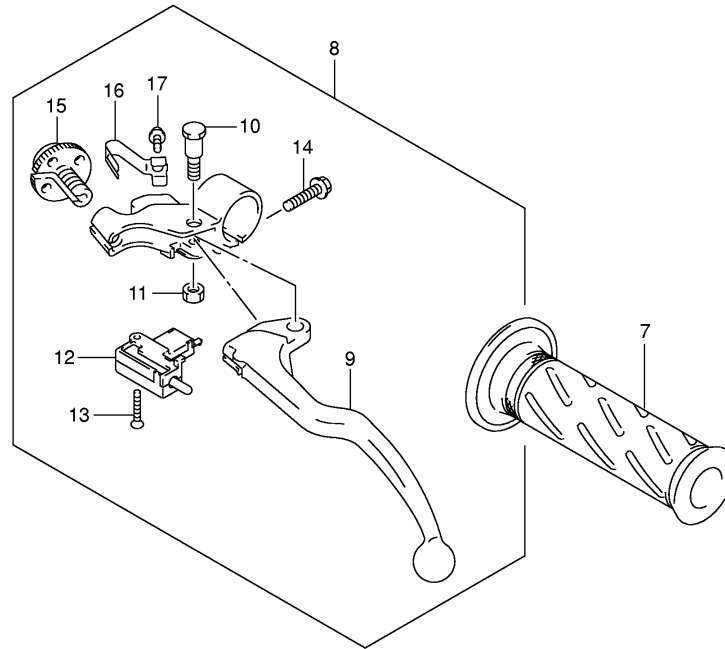

FIG.42

Ref No	Part No	Description
1	57110-29G00	Grip, Throttle
2	57300-29G00	Lever Assy, Blake
3	57431-29G00	• Bolt, Pivot
4	57433-09F00	• Nut
5	57460-17C11	Switch Assy, Stop
6	57465-17C00	• Screw
7	57211-22D01	Grip, Lh
8	57500-41G10	Lever Assy, Clutch
9	57621-41G00	• Lever, Clutch
10	57431-41G00	• Bolt
11	08319-21063	• Nut
12	57560-05A00	• Switch Assy, Clutch
13	02122-03208	• Screw
14	01547-06203	• Bolt, Holder
15	57641-33E21	• Nut, Cable Adjuster
16	57644-33E00	• Spring
17	57642-33E00	• Screw, Spring