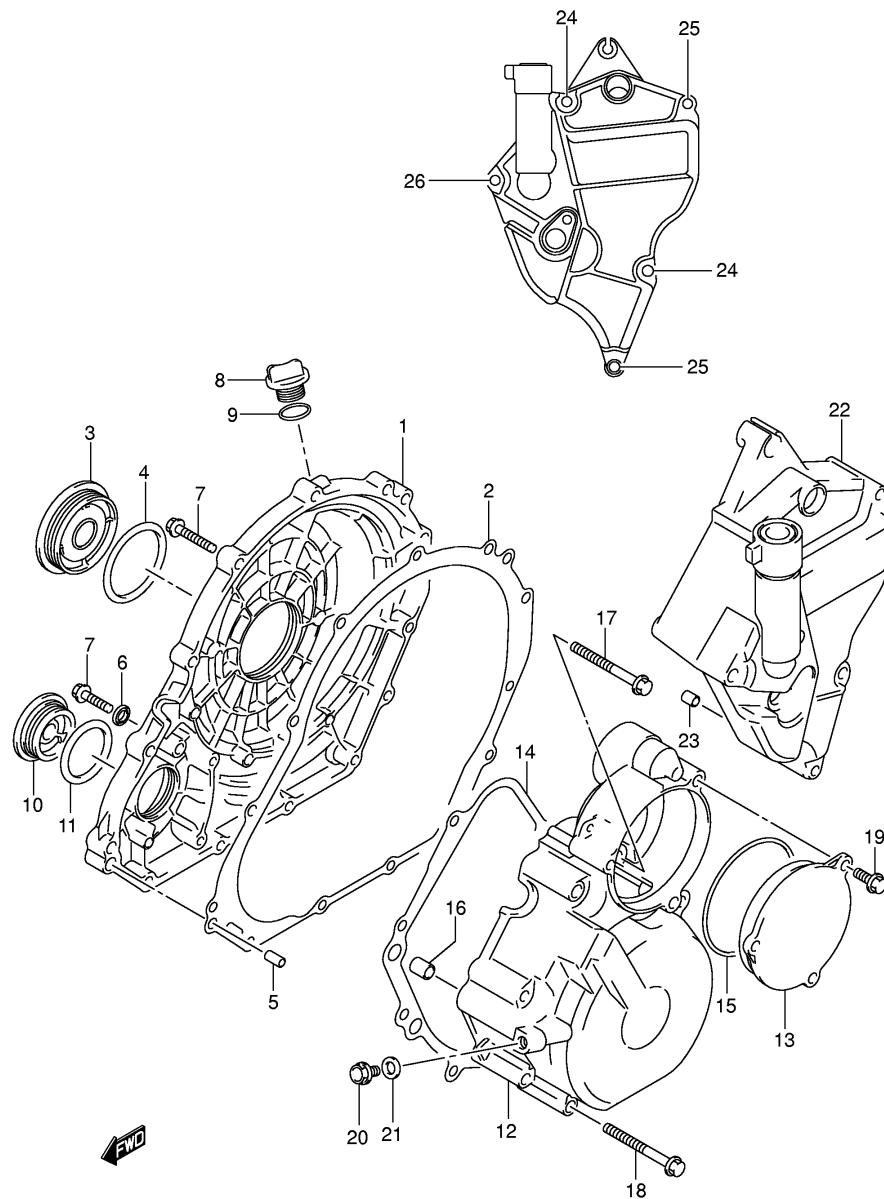

GSX-R600K6 E02_004
 CRANKCASE

FIG.4

Ref No	Part No	Description
50	11322-01H00	Plate, Lower
51	09103-06188	Bolt

GSX-R600K6 E02_004
 CRANKCASE

FIG.5

Ref No	Part No	Description
1	11341-01H00	Cover, Clutch
2	11482-01H00	Gasket, Clutch Cover
3	11342-41G10	Cap, Clutch Release Adjust
4	09280-54001	O Ring (d:2.4,id:52.6)
5	04211-09189	Pin
6	09168-06023	Gasket (5.8x13x1.2)
7	09103-06213	Bolt
8	11971-25D00	Plug, Engine Oil Filter
9	09280-17003	O Ring (d:3.1,id:16.8)
10	09259-36021	Plug, Shaft Hole
11	09280-33004	O Ring (d:3.1,id:32.7)
12	11351-01H00	Cover, Generator
13	11352-01H00	Cap, Starter Idle Gear
14	11483-01H00	Gasket
15	09280-71008	O Ring
16	04211-09149	Pin
17	09103-06212	Bolt
18	09103-06238	Bolt
19	09103-06274	Bolt
20	09103-06222	Plug, Oil Gallery
21	09168-06018	Gasket
22	11361-01H00	Cover, Engine Sprocket
23	04211-09129	Pin
24	09103-06224	Bolt (6x45)
25	09103-06239	Bolt (6x65)
26	09103-06257	Bolt (6x75)

FIG.6

Ref No	Part No	Description
1	11511-01H00	Pan, Oil
2	11489-01H00	Gasket
3	01547-0625A	Bolt
4	09103-06204	Bolt (6x30)
5	09168-06023	Gasket (5.8x13x1.2)
6	09247-14036	Plug, Oil Drain
7	09168-14002	Gasket
8	37820-33D10	Switch, Oil Pressure
9	37822-33D00	• Bolt
10	16400-01H00	Pump Assy, Oil
11	01547-0635A	Bolt
12	09280-15007	O Ring
13	04211-09149	Pin
14	16321-01H00	Sprocket, Drive
15	09181-10158	Washer
16	16331-01H00	Sprocket, Driven
17	09103-06285	Bolt (6x12)
18	16310-01H00	Chain, Oil Pump Drive
19	16440-24F00	Valve Assy, Oil Relief
20	09280-13004	• O Ring (d:1.9,id:13.0)
21	16520-01H00	Strainer, Engine Oil No.1
22	09280-25004	O Ring