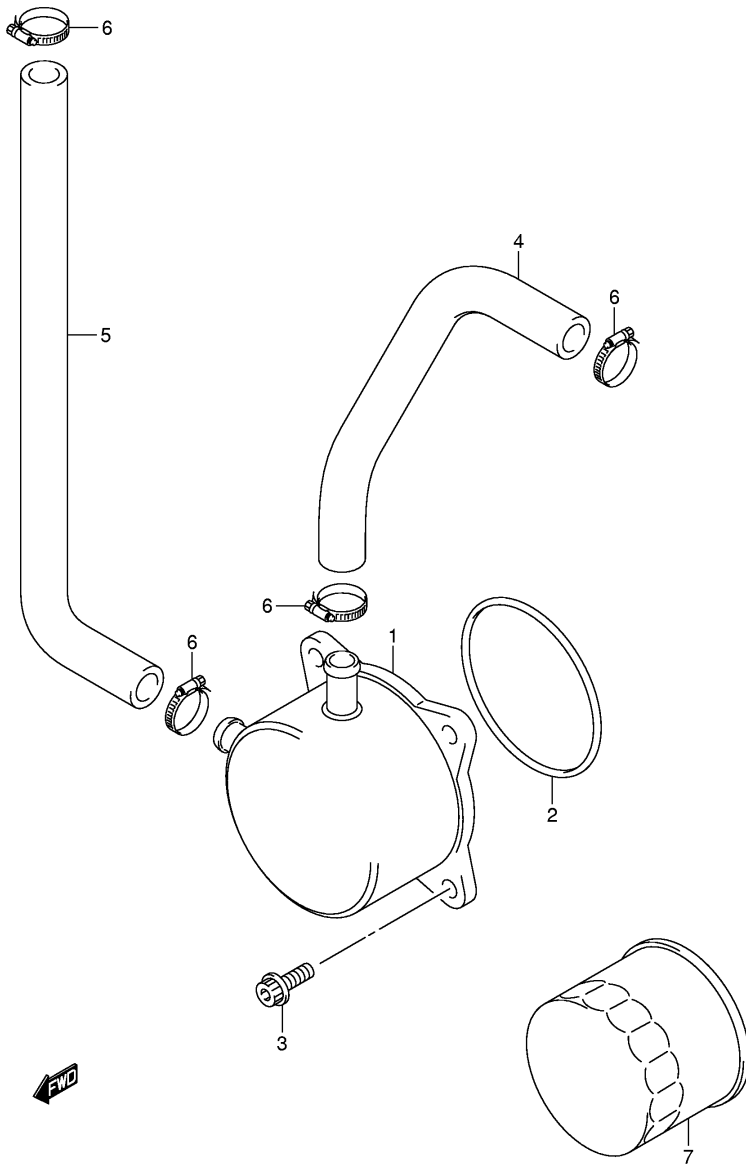

FIG.15

Ref No	Part No	Description
1	16600-01H00	Cooler Assy, Oil
2	09280-64003	O Ring (d:3.1,id:63.9)
3	09106-06099-A05	Bolt
4	16461-01H00	Hose, Inlet
5	16471-01H00	Hose, Outlet
6	09402-22511-A05	Clamp
7	16510-03G00-X07	Filter Assy, Engine Oil

GSX-R600K6 E02_015
OIL COOLER