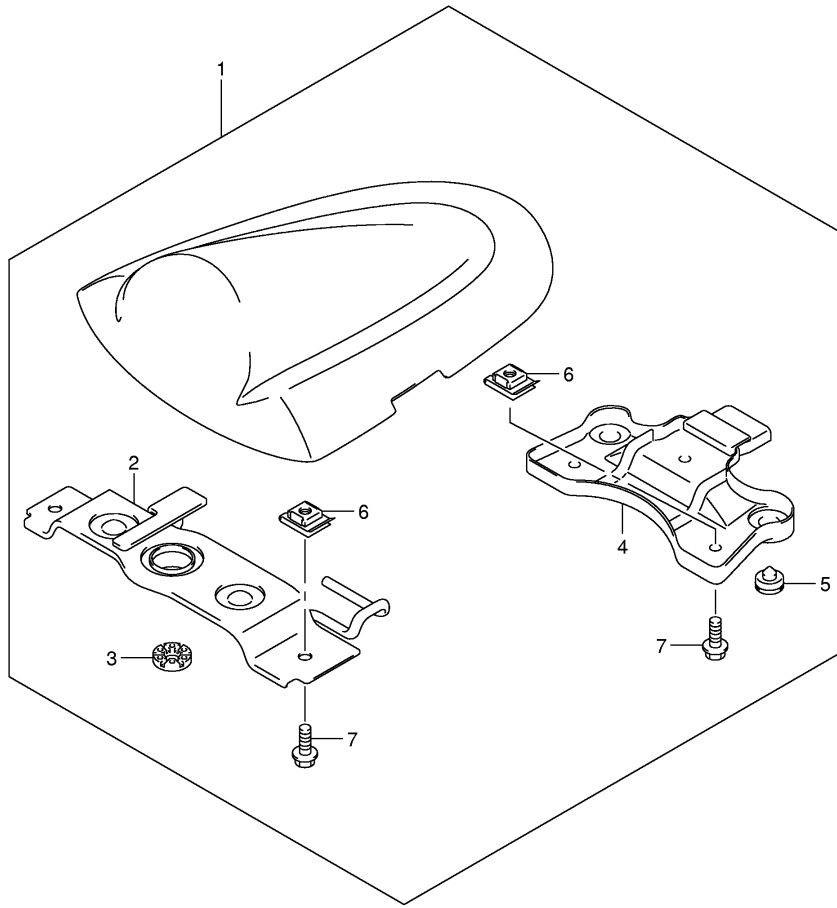

FIG.52

Ref No	Part No	Description
2	45290-01H00	• Striker
3	45213-31300	• Cushion
4	45552-01H00	• Bottom
5	45148-16700	• Cushion, Front
6	09148-06018	• Nut
7	01550-0612A	• Bolt

GSX-R600K6 E02_052
SEAT TAIL BOX