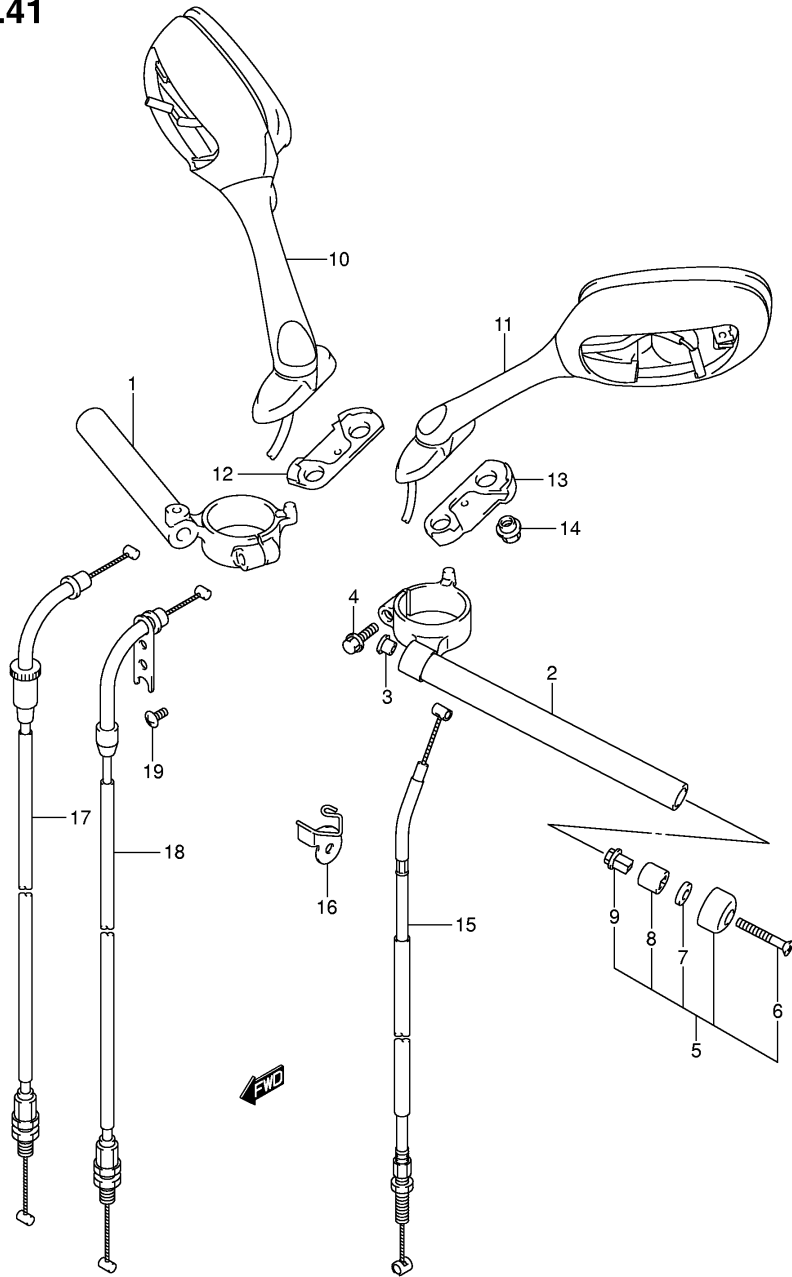

FIG.41

Ref No	Part No	Description
1	56111-01H00	Handlebar, Rh
2	56151-01H01	Handlebar, Lh
3	56131-29G00	Cap
4	56123-35F00	Bolt
5	56200-41820	Balancer Set, Handlebar
6	02122-06403	• . Screw
7	09160-06131	• . Washer
8	56272-10G00	• . Expander
9	56273-10G00	• . Nut
10	56500-41G11	Mirror Assy, Rear View Rh
11	56600-41G11	Mirror Assy, Rear View Lh
12	94575-01H00	Cushion, Rh
13	94576-01H00	Cushion, Lh
14	56619-41G00-A05	Nut
15	58200-01H00	Cable Assy, Clutch
16	58620-01H00	Guide, Clutch Cable
17	58300-01H00	Cable Assy, Throttle No.1
18	58300-01H10	Cable Assy, Throttle No.2
19	02142-05103	Screw, Case