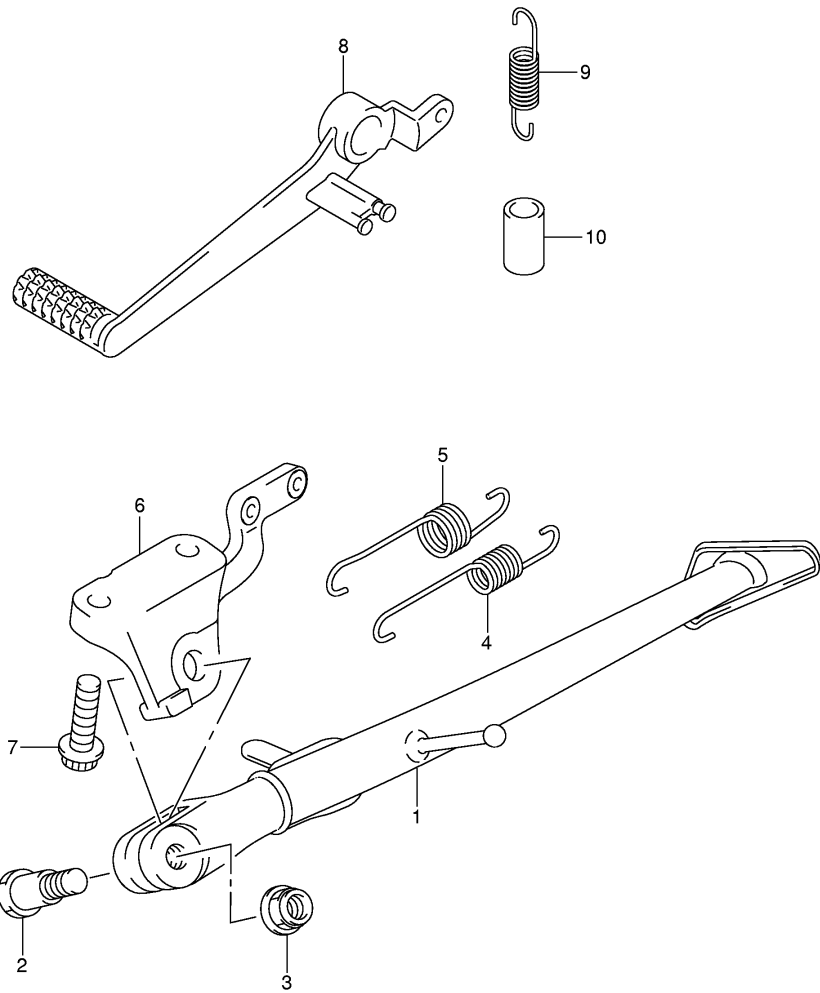

FIG.36

Ref No	Part No	Description
1	42310-40F30	Stand, Prop
2	09111-10059	Bolt, Prop Stand
3	09159-10103-A05	Nut
4	09443-14070-A05	Spring, Inner
5	09443-19016-A05	Spring, Outer
6	42330-01H00	Bracket, Prop Stand
7	09106-10064-A05	Bolt
8	43110-41G00	Pedal, Brake
9	09443-11033-A05	Spring
10	09352-11153-600	Tube (I:600->2)

GSX-R600K6 E02_036
STAND