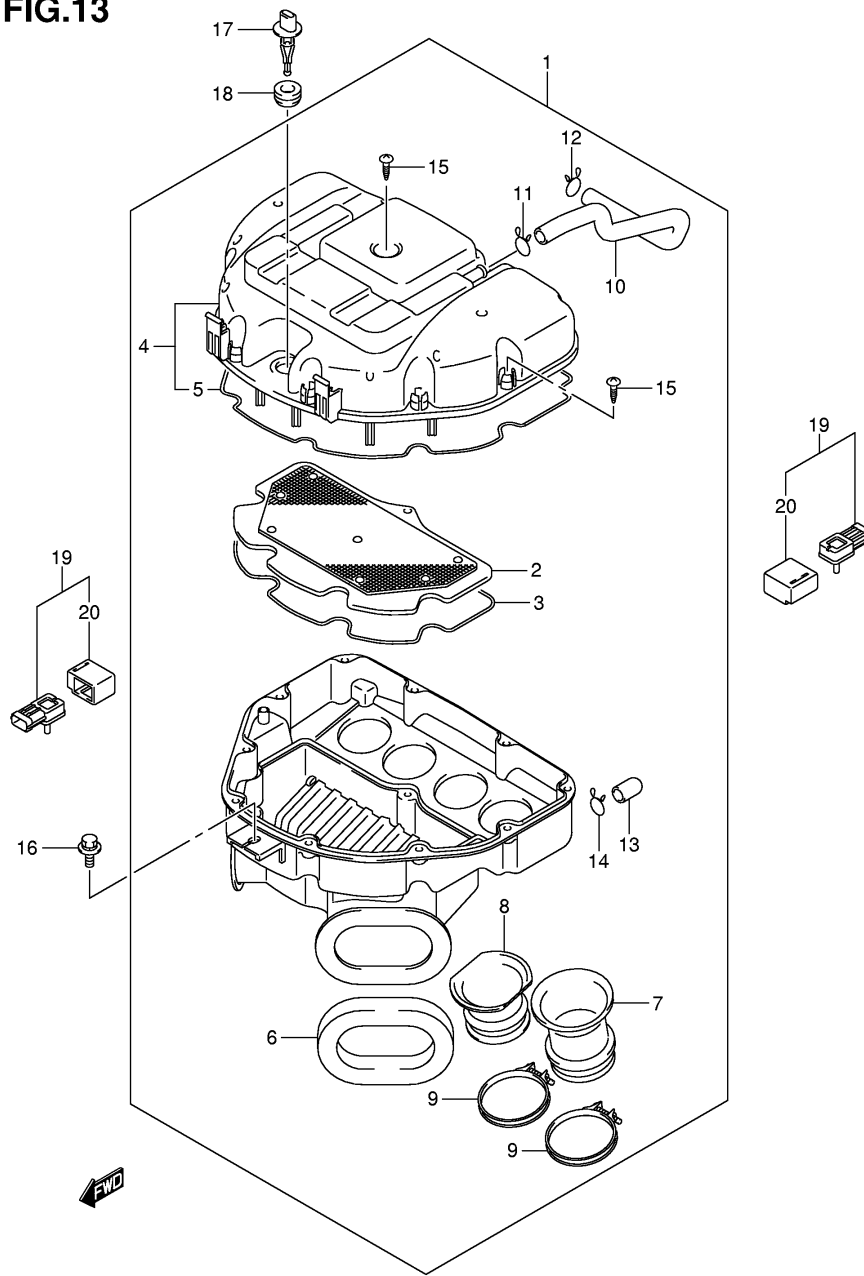

FIG.13

Ref No	Part No	Description
1	13700-01H01	Cleaner Assy, Air
2	13780-01H00	• . Filter Assy
3	13756-01H00	• . Gasket, Case
4	13740-01H00	• . Cap
5	13746-01H00	•• .. Gasket, Cap
6	13736-01H00	• . Cushion, Duct
7	13881-01H01	• . Tube, Outlet, Lh/rh
8	13882-01H01	• . Tube, Outlet, Ml/mr
9	09402-56208	• . Clamp
10	13853-01H00	• . Tube, Breather
11	09401-14301	• . Clip
12	09401-16401	• . Clip
13	13859-41B10	• . Plug
14	09401-14301	• . Clip
15	13831-35F00	• . Screw
16	09116-06130-A05	Bolt
17	13650-52G00	Sensor, Air Temperature
18	13655-77E00	Gasket
19	15630-29G10	Sensor, Air Pressure
20	15625-29G00	• . Holder, Sensor

GSX-R600K6 E02 013
AIR CLEANER