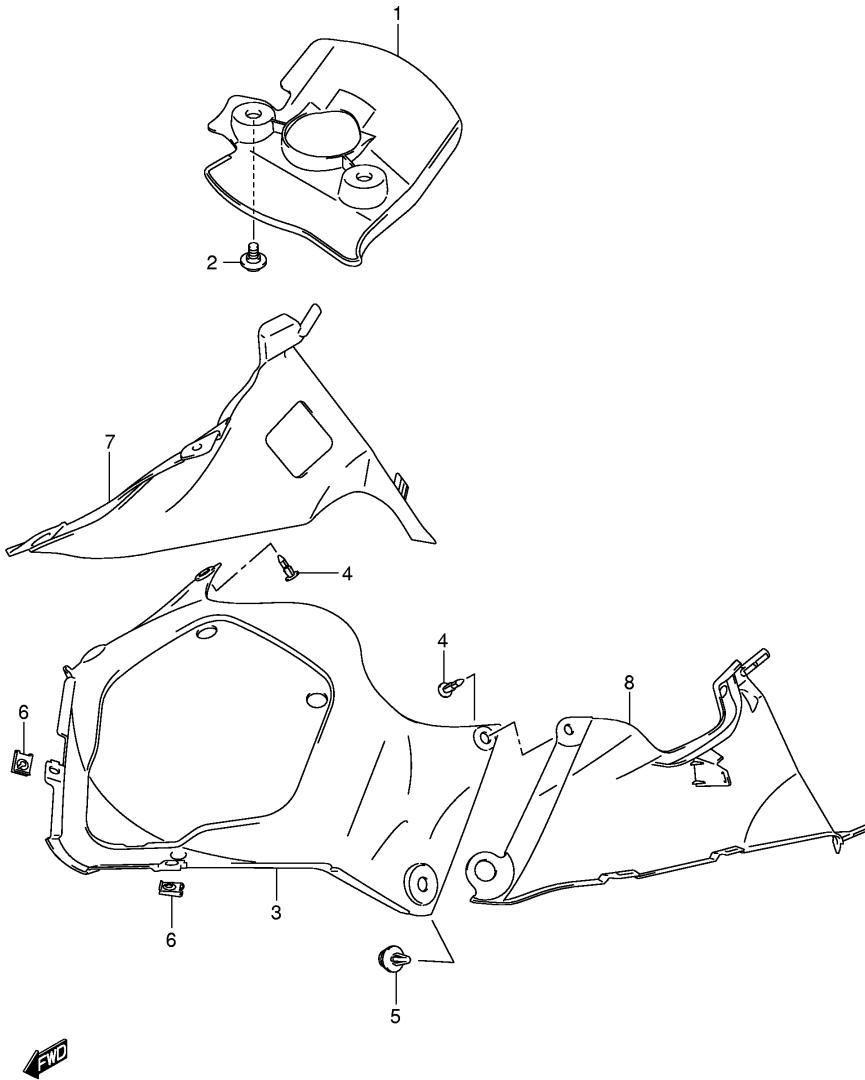

FIG.46

Ref No	Part No	Description
1	94458-01H00	Cover, Lower Bracket
2	63161-43E00	Bolt
3	94419-01H00	Cover, Body Cowl
4	09409-06314-5PK	Clip (black)
5	09409-07333	Clip
6	09148-05038	Nut
7	94461-01H00	Cowl, Under Inner Rh
8	94462-01H00	Cowl, Under Inner Lh