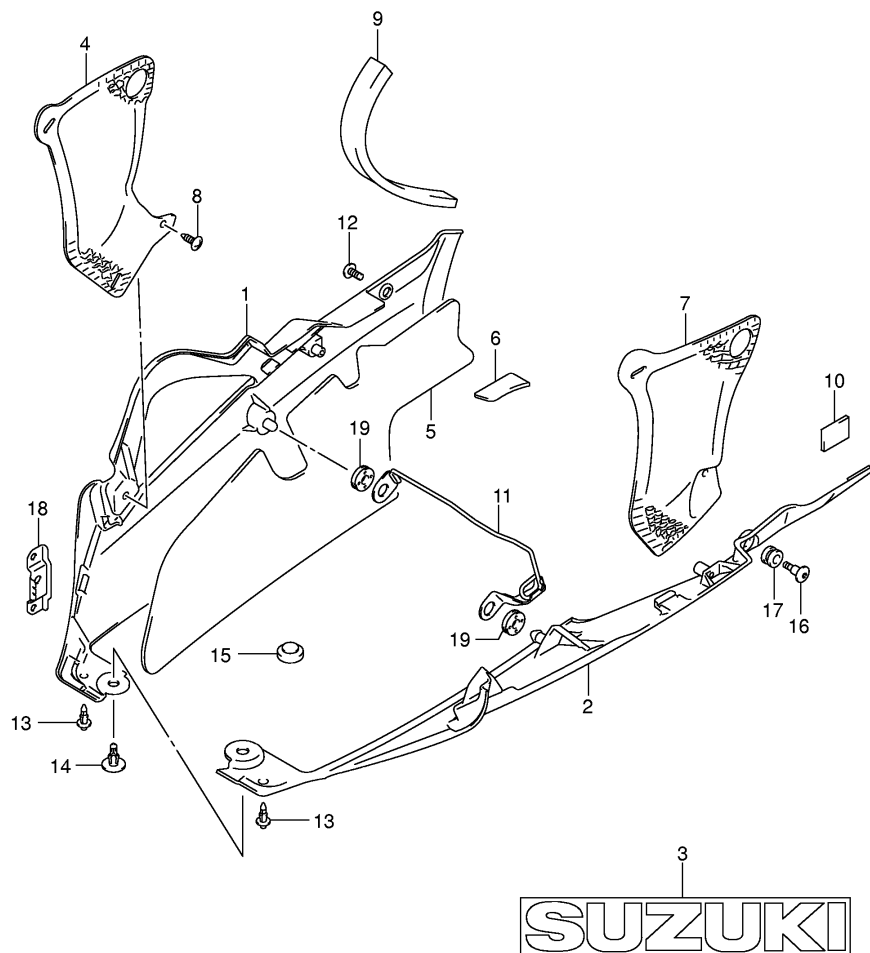

FIG.48

Ref No	Part No	Description
1	94470-01H00-YKV	Cowl, Under Rh (black)
1	94470-01H00-4TX	Cowl, Under Rh (black)
1	94470-01H00-4UX	Cowl, Under Rh (black)
2	94480-01H00-YKV	Cowl, Under Lh (black)
2	94480-01H00-4TX	Cowl, Under Lh (black)
2	94480-01H00-4UX	Cowl, Under Lh (black)
3	68181-01H00-YD8	• Emblem (silver)
3	68181-01H00-YU8	• Emblem (gray)
3	68181-01H00-019	• Emblem (black)
4	94472-01H01	Shield, Heat No.1 Rh
5	94472-01H10	Shield, Heat No.2 Rh
6	94472-01H20	Shield, Heat No.3 Rh
7	94482-01H01	Shield, Heat Lh
8	03541-1516A	Screw
9	94460-01H00	Cushion
10	33652-27G00	Cushion, Lh
11	94530-01H00	Bracket, Lower
12	09139-05064	Screw, Rh
13	09409-06314-5PK	Clip, Front (black)
14	94479-35F00	Clip, Joint
15	09321-10018	Cushion, Lower
16	09139-06126	Screw, Lh
17	09320-09016	Cushion
18	94498-01H00	Plate
19	09320-08028	Cushion