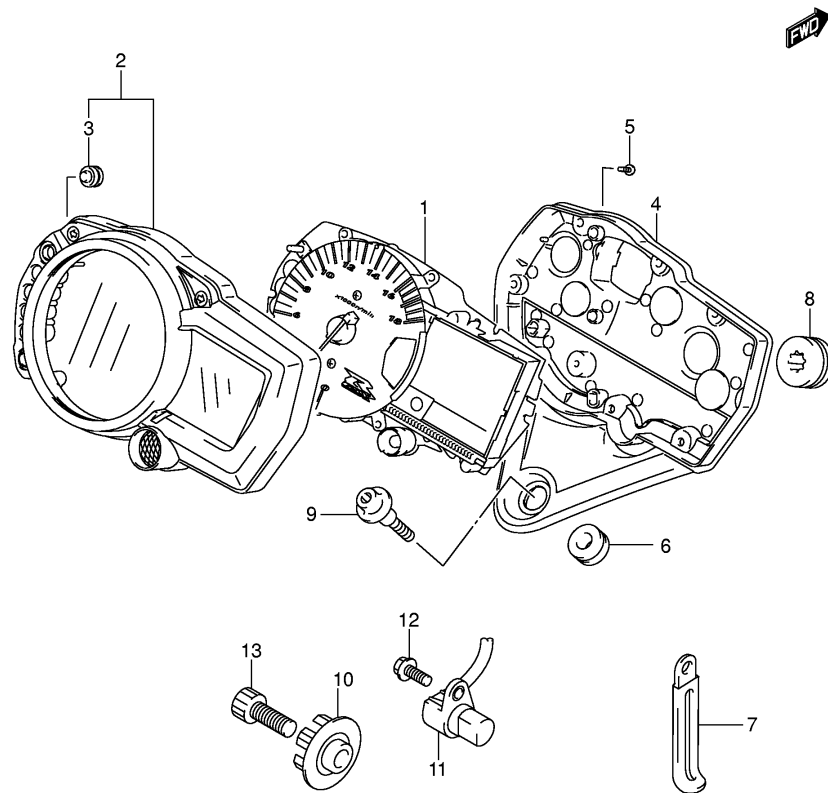

FIG.29

Ref No	Part No	Description
1	34120-01H10	Speed & Tachometer Assy
1	34120-01H00	Speed & Tachometer Assy
2	34150-01H00	Case, Upper
3	34124-39G00	• Switch, Rubber
4	34111-01H00	Case, Lower
5	09132-03008	Screw
6	34955-33E00	Cushion
7	09404-06429	Clamp (1:45)
8	34955-13E00	Cushion, Meter
9	34149-18G00	Screw
10	34981-35F00	Rotor, Speed
11	34990-35F00	Sensor, Speed
12	07120-0512A	Bolt, Speed Sensor
13	07130-0825A	Bolt, Speed Rotor