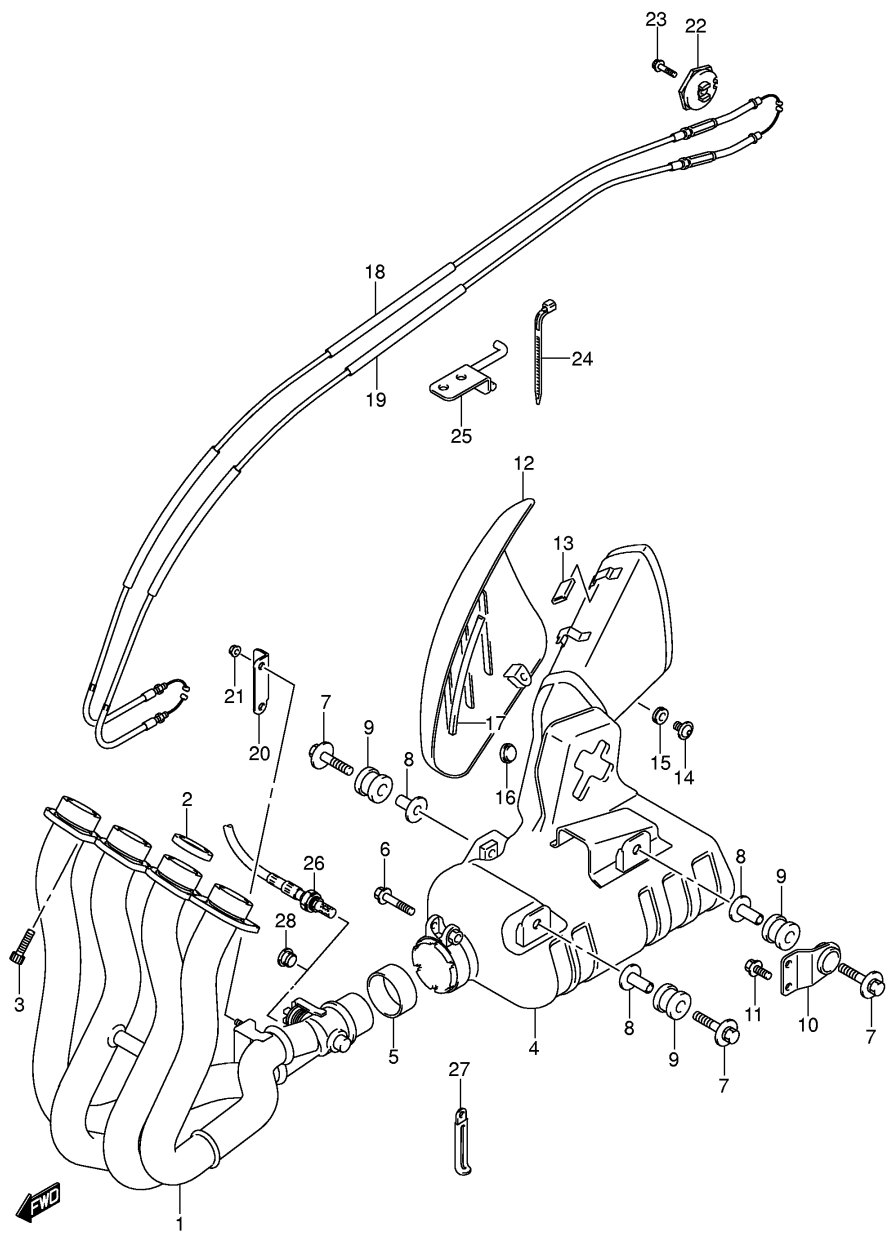

FIG.14

Ref No	Part No	Description
1	14100-01H10-E00	Pipe, Exhaust
2	14181-46E00	Gasket
3	07130-0825A	Bolt
4	14200-01H00-H01	Muffler
5	14771-24F00	Connector
6	09103-08392	Bolt
7	09118-08152-A05	Bolt
8	09180-08152-A05	Spacer
9	09320-12048	Cushion
10	14770-01H00	Bracket
11	07120-0816A	Bolt
12	14780-01H00-E00	Cover, Muffler
13	14795-10FA0	Grommet
14	09139-06128	Screw
15	09320-08066	Cushion
16	09321-10018	Cushion
17	47315-90100	Cushion
18	11276-01H01-E00	Cable, Exh Valve No.1
19	11277-01H01-E00	Cable, Exh Valve No.2
20	14250-01H00	Bracket
21	08316-1006A	Nut
22	11269-18G00	Pulley, Controller
23	07120-0516A	Bolt
25	14610-01H00	Bracket
26	18213-01H00	Sensor, Oxygen
27	09404-06429	Clamp

GSX-R600K6 E02_014
MUFFLER