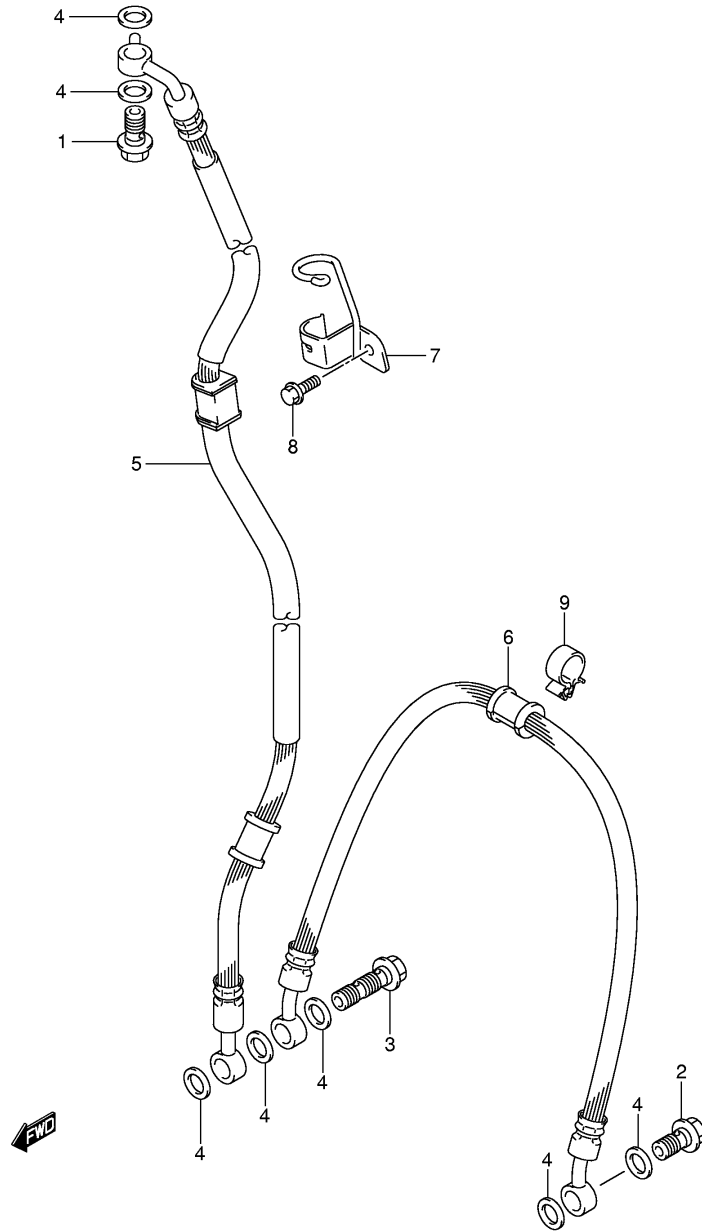

FIG.57

Ref No	Part No	Description
1	09360-10040-A08	Bolt, Upper (10x1.25x22)
2	09360-10040-A08	Bolt, Lh (10x1.25x22)
3	09360-10038-A08	Bolt, Rh (10x1.25x36)
4	09161-10009	Washer
5	59480-01H00	Hose, Front Brake No.1
6	59240-01H00	Hose, Front Brake No.2
7	59260-41G00-A05	Clamp, Brake Hose No.1
8	01547-0612A	Bolt
9	09403-16412	Clamp, Brake Hose No.2

GSX-R600K6 E02_057
FRONT BRAKE HOSE