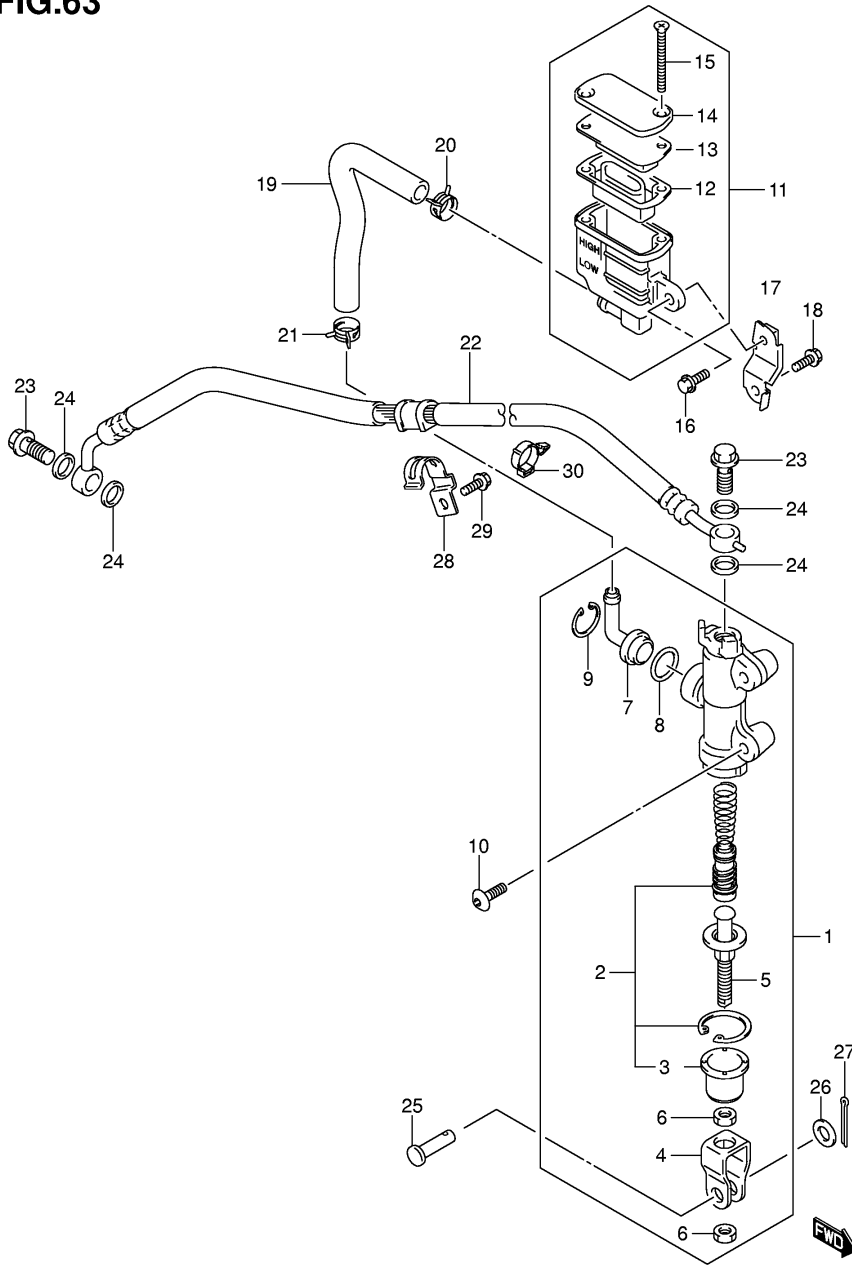

FIG.63

Ref No	Part No	Description
1	69600-01H00	Cylinder Assy, Rear Master
2	69600-34820	. . Piston / Cap Set
3	69691-00A00	• • . Boot
4	69692-27A30	. . Yoke
5	69670-48B00	. . Rod, Push
6	69693-05A00	. . Nut
7	69672-00B20	. . Connector
8	69686-34200	. . O Ring
9	69674-00B20	Circlip
10	09139-06125	Bolt
11	69740-01H00	Tank Assy, Rear Reservoir
12	69667-01H00	. . Diaphragm
13	69668-01H00	. . Plate, Diaphragm
14	69669-01H00	. . Cap
15	69689-01H00	. . Screw
16	01547-0612A	Bolt, Reservoir Tank
17	69750-01H00	Bracket, Rr Reservoir Tank
18	01547-0612A	Bolt, Bracket
19	69730-01H00	Hose, Reservoir Tank
20	09401-12404-C02	Clamp
21	09401-15407-A05	Clip, Lower
22	69480-01H00	Hose, Rear Brake
23	09360-10040-A08	Bolt, Brake Fluid
24	09161-10009	Washer (10x15x1.5)
25	09200-06037-A05	Pin
26	08322-0106A	Washer
27	04111-2015A	Pin, Cotter
28	69268-01H00	Clamp, Rr Brake Hose
29	01547-0612A	Bolt
30	09403-17306	Guide, Rr Brake Hose