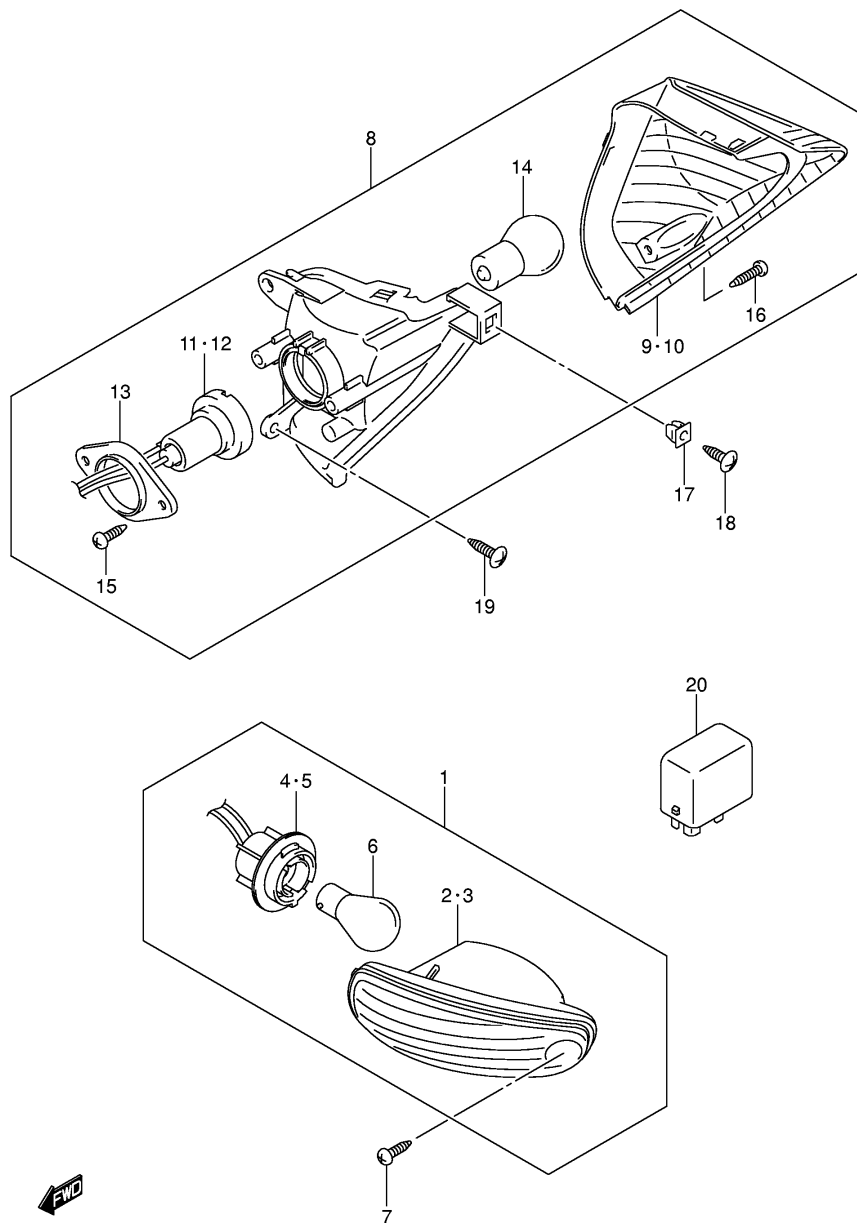

HEAD LAMP-C

FIG.31

Ref No	Part No	Description
1	35601-41G00	Lamp Assy, Front, R
1	35602-41G00	Lamp Assy, Front, L
2	35610-41G00	• . Lamp Unit, R
3	35630-41G00	• . Lamp Unit, L
4	35618-10G50	• . Socket & Cord, R
5	35638-10G50	• . Socket & Cord, L
6	09471-12186	• . Bulb (12v21w)
7	09132-04032	Screw (4x20)
8	35603-41G01	Lamp Assy, Rear, R
8	35604-41G01	Lamp Assy, Rear, L
9	35652-41G00	• . Lens, R
10	35672-41G00	• . Lens, L
11	35658-41G00	• . Socket & Cord, R
12	35678-41G00	• . Socket & Cord, L
13	35716-07A30	• . Plate, Rear
14	09471-12186	• . Bulb (12v21w)
15	03211-04123	• . Screw
16	03211-0416A	• . Screw
17	09148-04021	Nut, Rear Turnsignal
18	03541-0412A	Screw, Rear
19	03541-0512A	Screw, Rear
20	38610-03F00	Relay Assy, Turnsignal

GSX-R600K6 E02_031
TURNSIGNAL LAMP