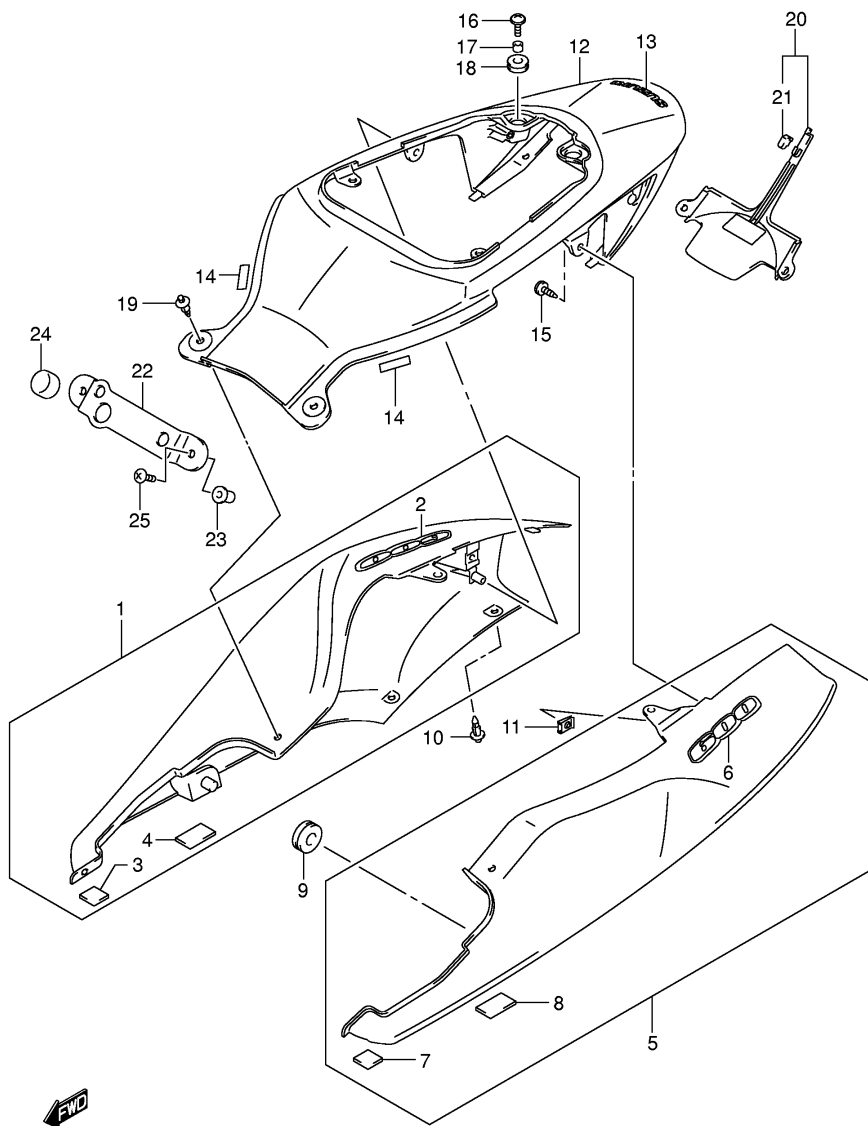

FIG.51

Ref No	Part No	Description
1	45501-01H00-YKV	Cover, Seat Tail, R (black)
2	68161-01H00-LV8	• Emblem, 600, R
2	68161-01H00-CVZ	• Emblem, 600, R
2	68161-01H00-CTW	• Emblem, 600, R
3	45516-01H00	• Cushion, Seat Tail Cover Rr
4	45517-01H00	• Cushion, Seat Tail Cover Fr
5	45502-01H00-YKV	Cover, Seat Tail, L (black)
6	68171-01H00-LV8	• Emblem, 600, L
6	68171-01H00-CVZ	• Emblem, 600, L
6	68171-01H00-CTW	• Emblem, 600, L
7	45516-01H00	• Cushion, Seat Tail Cover Rr
8	45517-01H00	• Cushion, Seat Tail Cover Fr
9	09320-08028	Cushion, Seat Tail Cover Fr
10	09409-06314-5PK	Clip, Seat Tail Cover
11	09148-05038	Nut, Seat Tail Cover Ctr
13	68281-01H00-YD8	• Emblem, Suzuki
13	68281-01H00-YU8	• Emblem, Suzuki
13	68281-01H00-019	• Emblem, Suzuki
14	94443-06G00	• Tape, Seat Tail Cover Ctr
15	03241-1516A	Screw, Seat Tail Cover
16	09116-06011-A05	Screw, Seat Tail Cover
17	09180-06283-A05	Spacer, Seat Tail Cover
18	09320-10059	Cushion, Seat Tail Cover Rr
19	09409-06314-5PK	Clip, Seat Tail Cover Upper
21	45515-01H00	• Cushion, Seat Tail Cover
22	45250-01H00	Bracket, Seat Tail Cover
23	09159-05019	Nut, Seat Tail Cover Bracket
24	09321-10011	Cushion, Seat Tail Cover Brkt
25	02142-0520A	Screw, Seat Tail Cover Brkt

GSX-R600K6 E02_051
SEAT TAIL COVER