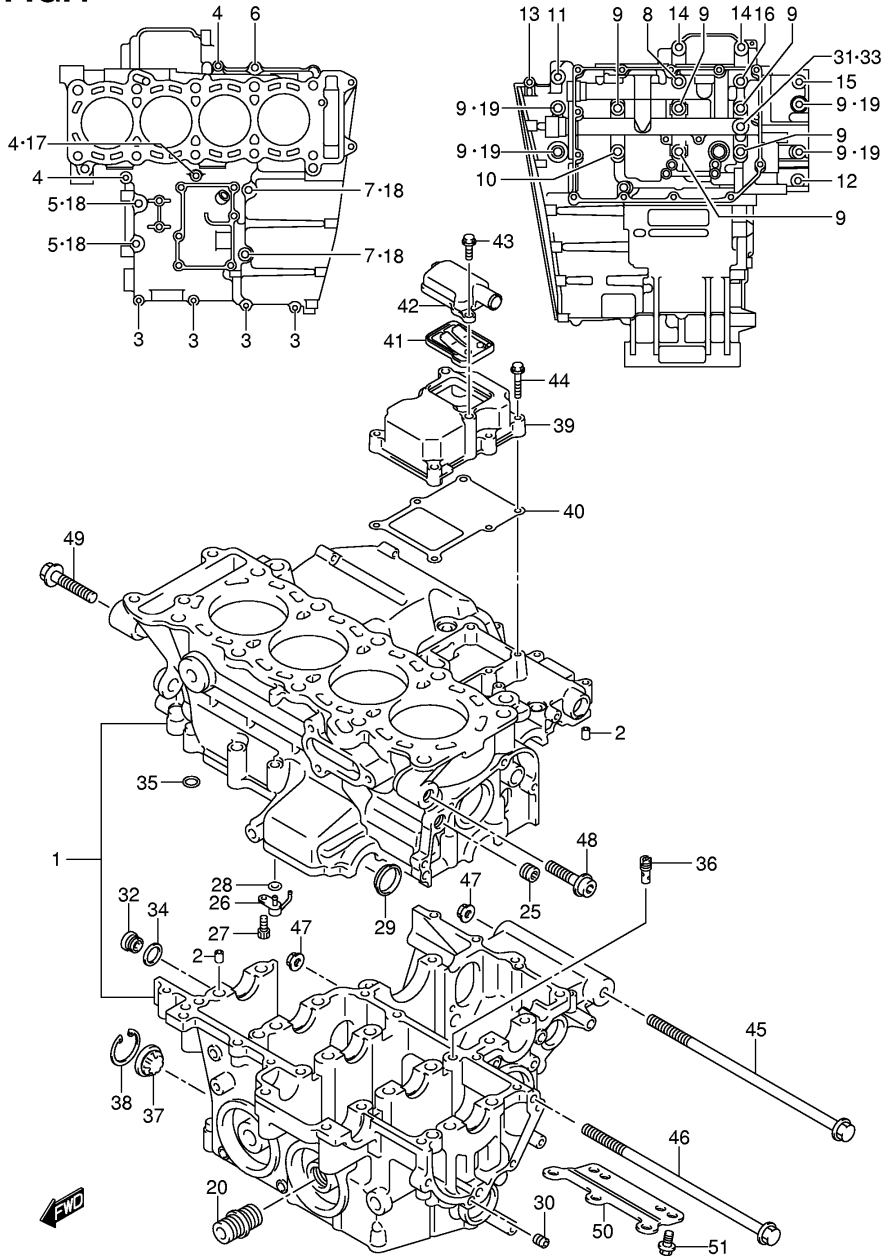

FIG.4

Ref No	Part No	Description
50	11322-01H00	Plate, Lower
51	09103-06188	Bolt

GSX-R600K6 E02_004
CRANKCASE