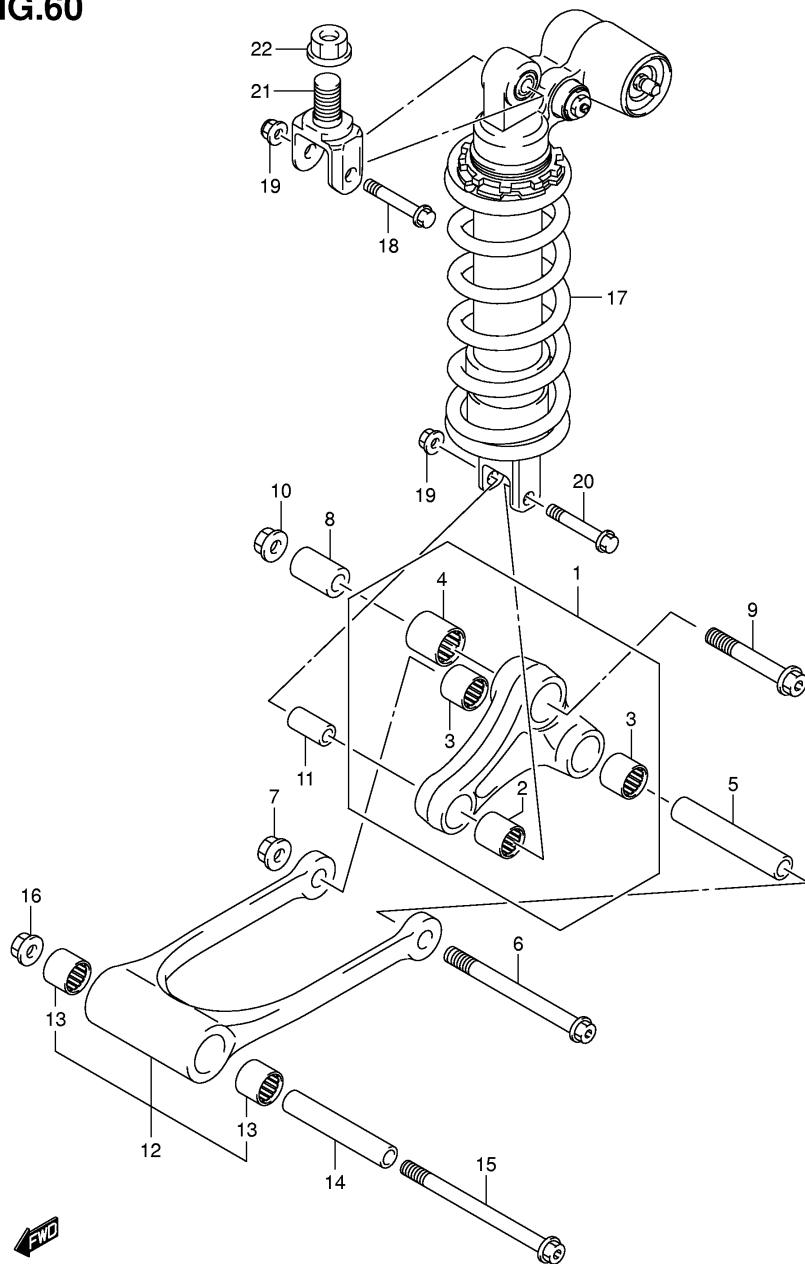

FIG.60

Ref No	Part No	Description
1	62601-01850	Lever Set, Rear Cushion
2	09263-17034	• . Bearing, Front (17x24x26)
3	09263-17037	• . Bearing, Lower (17x24x25)
4	09263-20074	• . Bearing, Upper (20x27x32)
5	62646-08G00	Spacer, Lower
6	62621-42E10	Bolt, Lower
7	09159-12056-A05	Nut
8	62317-27C10	Spacer, Upper
9	62658-35F00-A05	Bolt, Upper
10	09159-12056-A05	Nut
11	62684-40A10	Spacer, Front
12	62601-01860	Rod Set, Rear Cushion Lever
13	09263-17037	• . Bearing, Rod (17x24x25)
14	62626-33D00	Spacer, Rod
15	62621-01H00	Bolt, Rod
16	09159-12056-A05	Nut
17	62100-01H00-163	Absorber Assy, Rear Shock
18	09103-10143-A05	Bolt, Upper (10x55)
19	09159-10058-A05	Nut
20	09103-10143-A05	Bolt, Lower (10x55)
21	62993-35F00	Bracket, Absorber
22	09159-20006-A05	Nut

GSX-R600K6 E02_060
REAR CUSHION LEVER