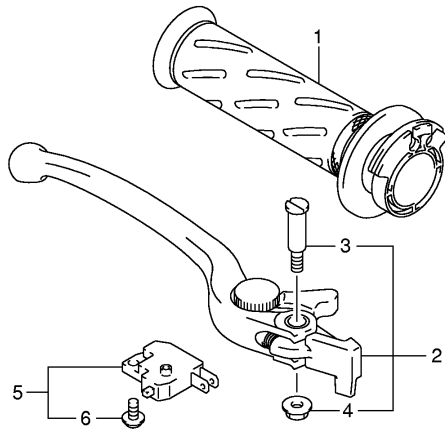

GSX-R600K6 E02_041
HANDLE BAR

FIG.42

Ref No	Part No	Description
1	57110-29G00	Grip, Throttle
2	57300-29G00	Lever Assy, Blake
3	57431-29G00	• Bolt, Pivot
4	57433-09F00	• Nut
5	57460-17C11	Switch Assy, Stop
6	57465-17C00	• Screw
7	57211-22D01	Grip, Lh
8	57500-41G10	Lever Assy, Clutch
9	57621-41G00	• Lever, Clutch
10	57431-41G00	• Bolt
11	08319-21063	• Nut
12	57560-05A00	• Switch Assy, Clutch
13	02122-03208	• Screw
14	01547-06203	• Bolt, Holder
15	57641-33E21	• Nut, Cable Adjuster
16	57644-33E00	• Spring
17	57642-33E00	• Screw, Spring