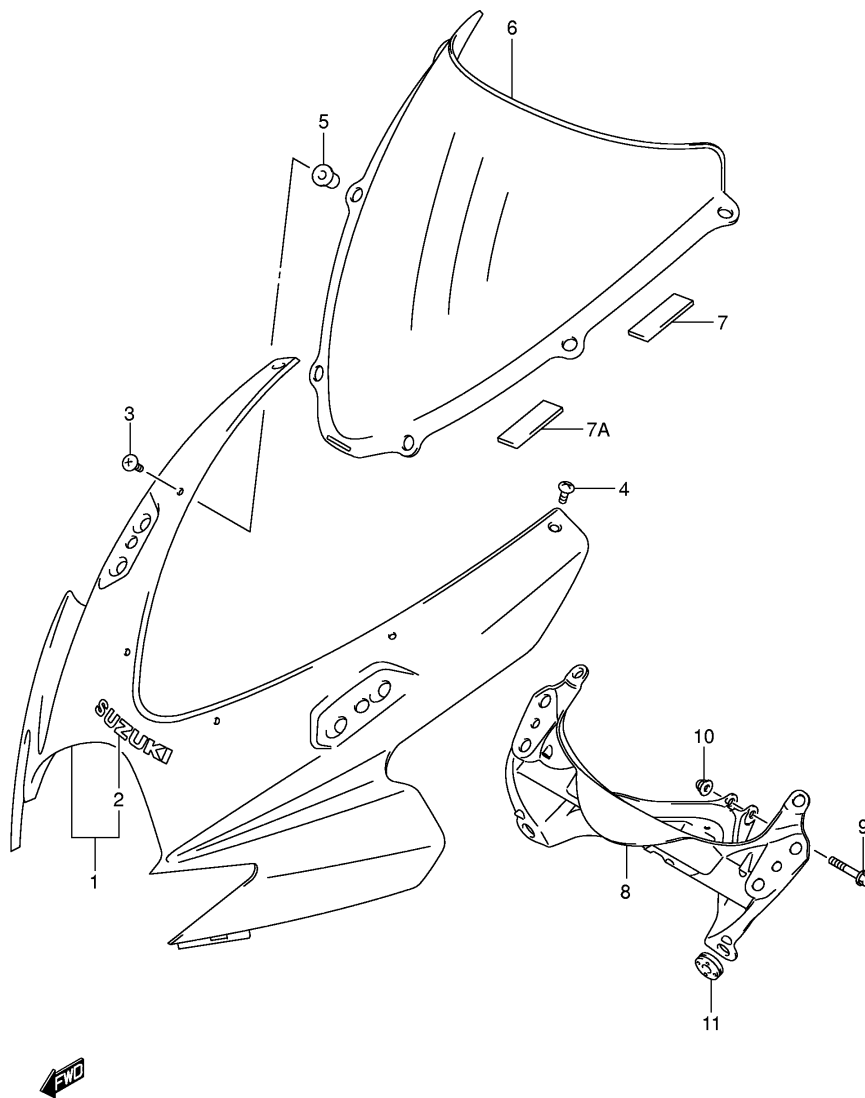

FIG.44

Ref No	Part No	Description
1	94401-01H00-YHH	Body, Cowling (red)
1	94401-01H00-019	Body, Cowling (black)
1	94401-01H00-YKY	Body, Cowling (blue)
1	94401-01H00-YD8	Body, Cowling (silver)
2	68641-19F00-019	• . Emblem (black)
2	68641-19F00-YU8	• . Emblem (gray)
2	68641-19F00-YD8	• . Emblem (silver)
3	09125-05133	Screw, Front
4	09125-05134	Screw, Rear
5	09159-05019	Nut
6	94610-01H01	Windscreen
7	94443-06G00	• . Tape
7a	94612-01H00	• . Cushion
8	94511-01H00	Brace, Cowling
9	01550-0840A	Bolt
10	08313-2008A	Nut
11	09320-08028	Cushion