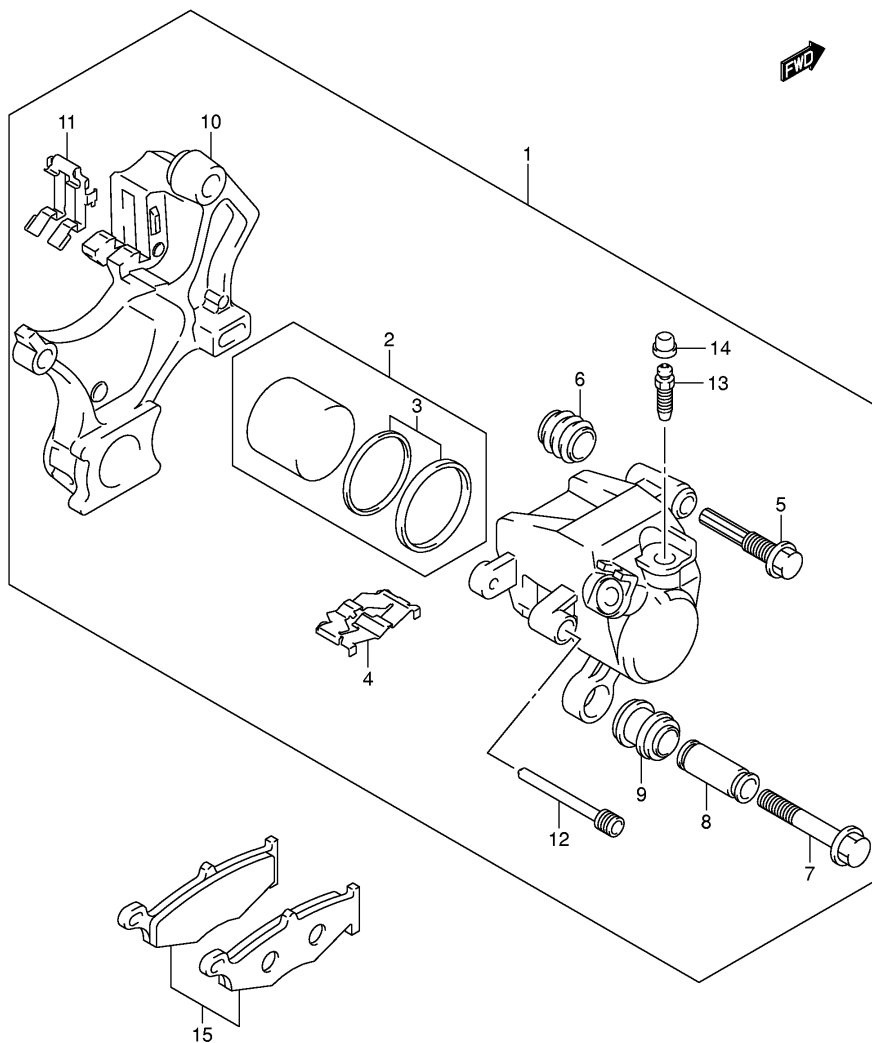

FIG.62

Ref No	Part No	Description
1	69100-01H00-999	Caliper Assy, Rear
2	69100-01860	. Piston Set
3	69102-05880	•• Seal Set, Piston
4	69115-44G00	. Spring, Pad
5	69105-44G00	. Pin, Bolt
6	59112-44B00	. Boot, Axle
7	69182-44G00	. Bolt
8	69185-44G00	. Sleeve
9	69186-44G00	. Boot, Sleeve
10	69150-01H00	. Bracket
11	69116-44G00	. Retainer
12	59141-40F00	. Pin, Pad
13	59121-18410	. Bleeder
14	55156-66310	. Cap, Bleeder Plug
15	69101-44810	Pad Set