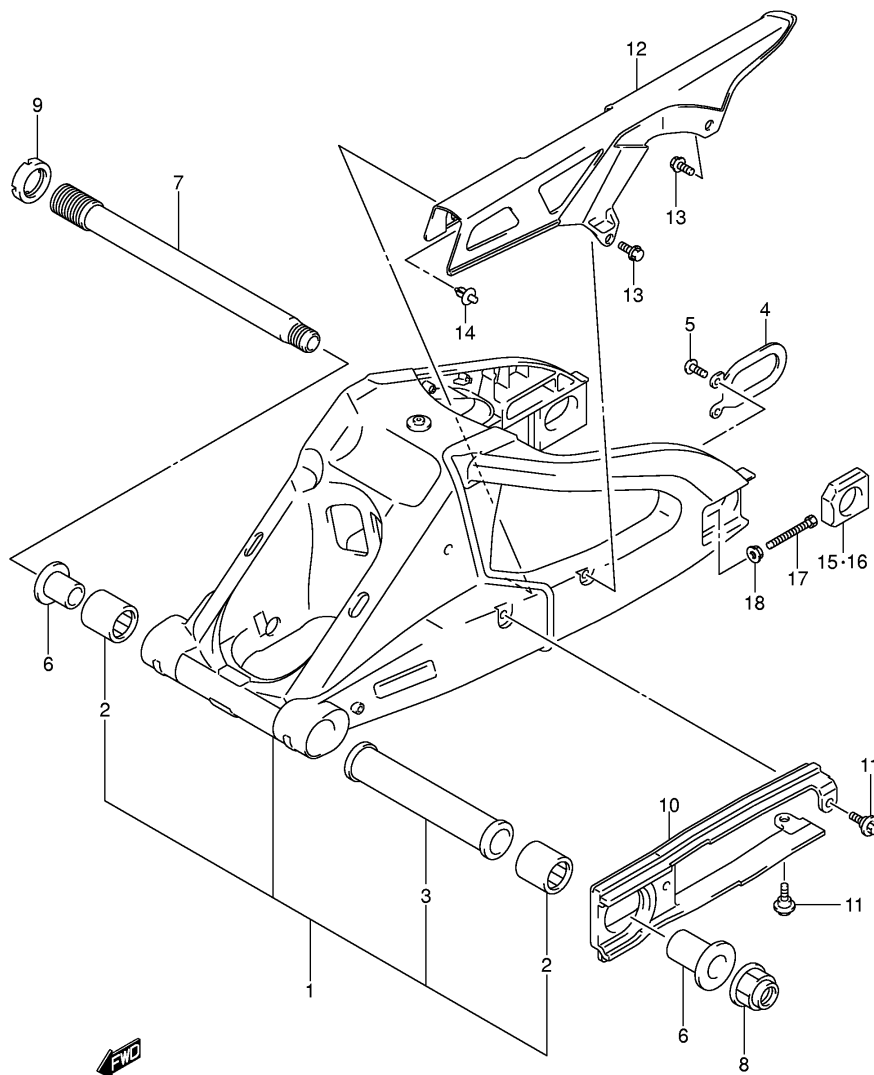

Ref No	Part No	Description
1	61000-01H00-YAP	Swinging Arm Assy, Rear
2	09263-27013	• . Bearing, Pivot
3	61281-41G00	• . Spacer, Center
4	61124-41G00-A05	Plate, Bracket
5	09125-06073-A05	Screw
6	61251-41G00-A05	Spacer, Bearing
7	61211-01H00	Shaft, Pivot
8	09159-20006-A05	Nut
9	61214-42E00-A05	Nut, Pivot
10	61273-01H00	Buffer, Chain Touch Defense
11	09111-06072-A05	Screw
12	61311-01H01	Case, Chain
13	09103-06289	Bolt
14	09409-08308-5ES	Clip
15	61445-40F20	Adjuster, Chain Rh
16	61446-40F10	Adjuster, Chain Lh
17	09100-08287-A05	Bolt (8x50)
18	08316-1008A	Nut

FIG.59

GSX-R600K6 E02_059
REAR SWINGING ARM