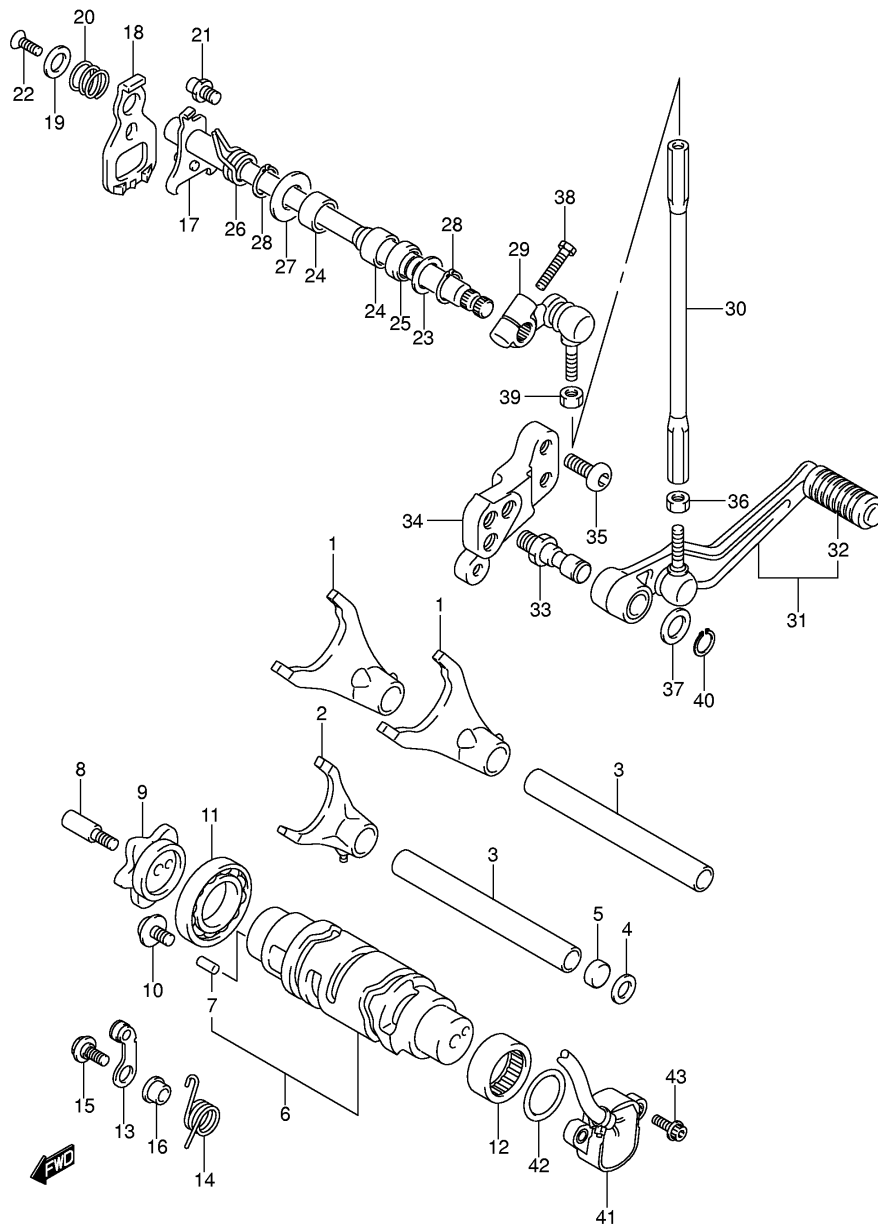

FIG.23

Ref No	Part No	Description
1	25211-01H00	Fork, Gear Shift, No.1
2	25231-01H00	Fork, Gear Shift, No.3
3	25411-35F00	Shaft, Gear Shift Fork
4	09160-06019-A05	Washer, Fork Shaft
5	09241-14001	Plug, Gear Shift Fork
6	25310-01H00	Cam, Gear Shift
7	04221-04089	• . Pin, Shift Cam
8	25312-42F00	Bolt, Gear Shift Cam
9	25381-13E30	Plate, Gear Shift Cam
10	09136-06147-A05	Screw, Gear Shift Cam
11	09262-25006	Bearing, Gear Shift Cam
12	09263-25018	Bearing, Gear Shift
13	25350-06G00	Stopper, Shift Cam
14	25355-01H00	Spring, Shift Cam Stopper
15	25357-01H00	Bolt, Shift Cam
16	25358-01H00	Spacer, Cam Stopper
17	25510-01H00	Shaft, Gear Shift
18	25512-06G10	Plate, Gear Shift Cam
19	25519-01H00	Plate, Gear Shift Cam
20	25518-01H00	Spring, Gear Shift Return
21	25671-01011	Stopper, Gear Shift Arm
22	09126-06014-A05	Bolt, Gear Shift End
23	09160-14016	Washer, Gear Shaft, Lh
24	09263-14027	Bearing, Gear Shaft
25	09283-14006	Seal, Gear Shaft
26	09444-20001	Spring, Shift Return
27	09181-14167	Washer, Gear Shaft
28	08331-31146	Circlip, Gear Shaft
29	25520-01H00	Arm, Gear Shift Link
30	25525-01H00	Rod, Gear Shift Link
31	25600-01H00	Lever Assy, Gear Shift
32	25652-20C00	• . Rubber, Gear Pedal
33	25617-03F00-A05	Shaft, Gear Shift Lever
34	25681-01H00	Bracket, Gear Shift Lever
35	09106-08167	Bolt, Gear Bracket
36	09140-06025	Nut, Link Rod, L
37	09160-12011-A05	Washer, Gear Shift Lever
38	01500-0625A	Bolt, Gear Shift Arm
39	08310-00067	Nut, Gear Shift Rod
40	08331-3112A	Circlip
41	37730-01H00	Sensor Assy, Gear Position
42	09280-26007	O Ring, Gear Shift
43	09106-05023	Bolt, Gear Shift Sw

GSX-R600K6 E02_023
GEAR SHIFTING