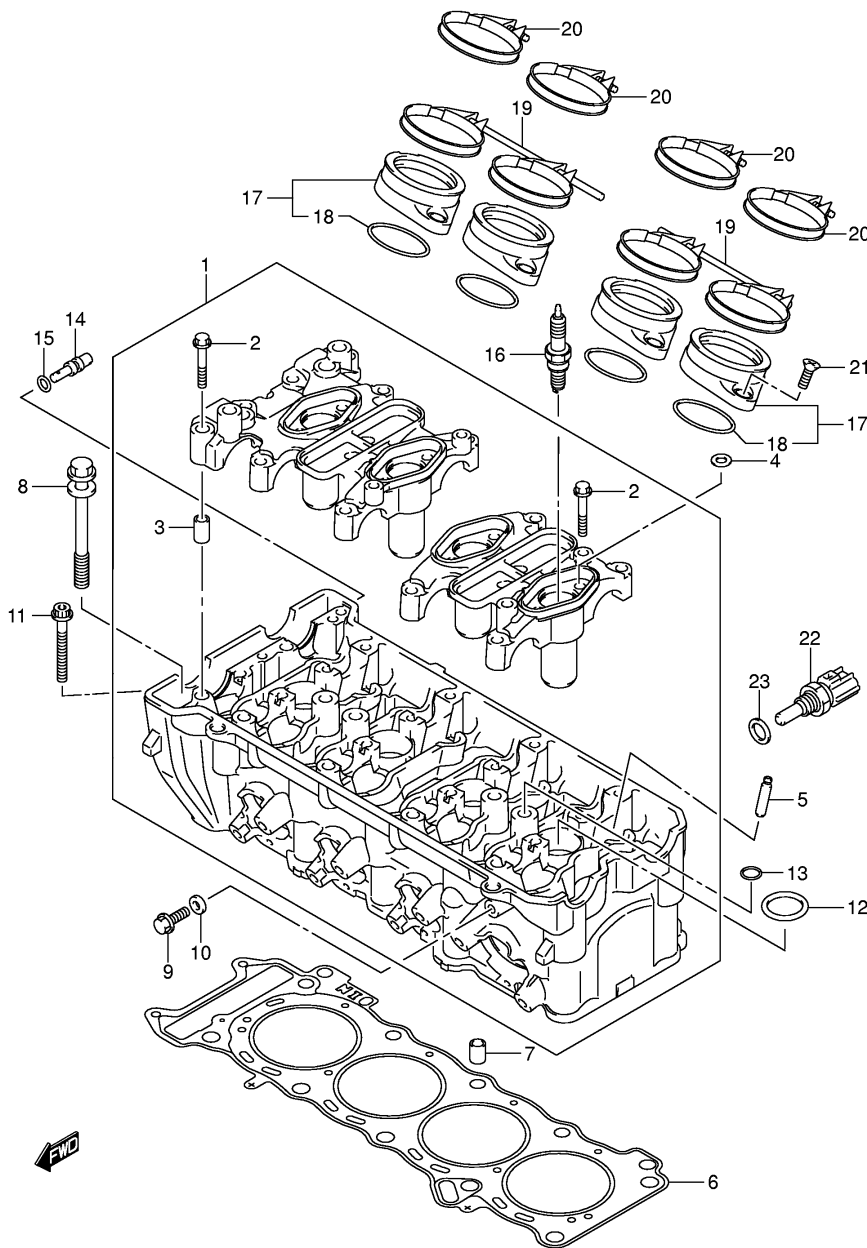

FIG.2

Ref No	Part No	Description
1	11171-01H00	Cover, Cylinder Head
2	11173-01H00	Gasket, Head Cover No.1
3	11178-01H00	Gasket, Head Cover No.2
4	09106-07009-A08	Bolt (7x17.5)
5	11191-27E00	Washer

FIG.3

Ref No	Part No	Description
1	11100-01H00	Head Assy, Cylinder
2	09103-06266	• Bolt
3	09206-08007	• Pin
4	09168-06018	Washer
5	11115-29G70	Guide, Valve (os 0.5)
6	11141-01H00	Gasket, Cylinder Head
7	04211-11169	Pin
8	11117-29G00	Bolt (10x95)
9	09103-06222	Bolt, Oil Gallery
10	09168-06023	Gasket
11	07120-0650A	Bolt, Cylinder Head
12	11179-81402	O Ring, Spark Plug Pipe
13	09280-11001	O Ring
14	09493-80005	Jet, Oil
15	09280-04004	O Ring
16	09482-00458	Spark Plug (ngk,cr9e)
16	09482-00459	Spark Plug (denso,u27esr-n)
16	09482-00456	Spark Plug (ngk,cr8e)
16	09482-00460	Spark Plug (ngk,cr10e)
16	09482-00457	Spark Plug (denso,u24esr-n)
16	09482-00461	Spark Plug (denso,u31esr-n)
17	13101-01H00	Pipe, Intake
18	09280-42003	• O Ring (d:2.40,id:41.7)
20	09402-56208	Clamp, Intake Pipe
21	09120-06007-A05	Screw
22	13650-10G00	Sensor, Water Temperature
23	09168-12017	Gasket

FIG.6

Ref No	Part No	Description
1	11511-01H00	Pan, Oil
2	11489-01H00	Gasket
3	01547-0625A	Bolt
4	09103-06204	Bolt (6x30)
5	09168-06023	Gasket (5.8x13x1.2)
6	09247-14036	Plug, Oil Drain
7	09168-14002	Gasket
8	37820-33D10	Switch, Oil Pressure
9	37822-33D00	• Bolt
10	16400-01H00	Pump Assy, Oil
11	01547-0635A	Bolt
12	09280-15007	O Ring
13	04211-09149	Pin
14	16321-01H00	Sprocket, Drive
15	09181-10158	Washer
16	16331-01H00	Sprocket, Driven
17	09103-06285	Bolt (6x12)
18	16310-01H00	Chain, Oil Pump Drive
19	16440-24F00	Valve Assy, Oil Relief
20	09280-13004	• O Ring (d:1.9,id:13.0)
21	16520-01H00	Strainer, Engine Oil No.1
22	09280-25004	O Ring