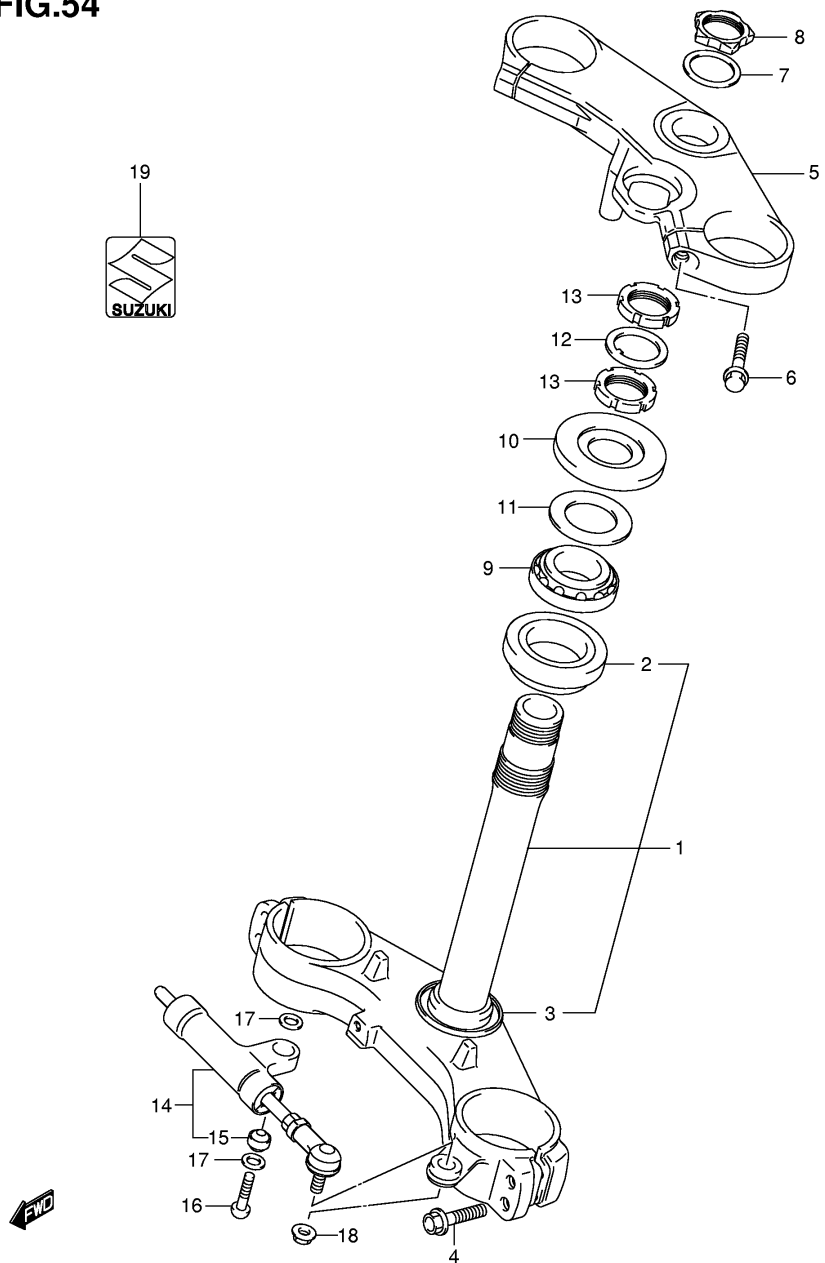

FIG.54

Ref No	Part No	Description
1	51410-01H00	Stem, Steering
2	09267-30010	• . Bearing (30x55x17)
3	51644-12C00	• . Seal, Stem Lower
4	51328-27E30	Bolt
5	51311-01H00	Head, Steering Stem
6	51147-01H00	Bolt
7	51354-01H00	Washer
8	51353-01H00	Nut
9	09267-30010	Bearing (30x55x17)
10	51643-41G00-A08	Seal, Stem Upper Dust
11	51644-12C00	Seal, Upper Dust
12	51641-33E00-A05	Washer, Stem
13	51631-33E00	Nut, Stem
14	51750-40F80	Damper Assy, Steering
15	09269-08003	• . Bearing (8x17.5x11)
16	09106-08130-A08	Bolt
17	64339-14101	Seal, Dust
18	08319-3108A	Nut
19	68281-35F00	Emblem, "s"

GSX-R600K6 E02_054
STEERING STEM