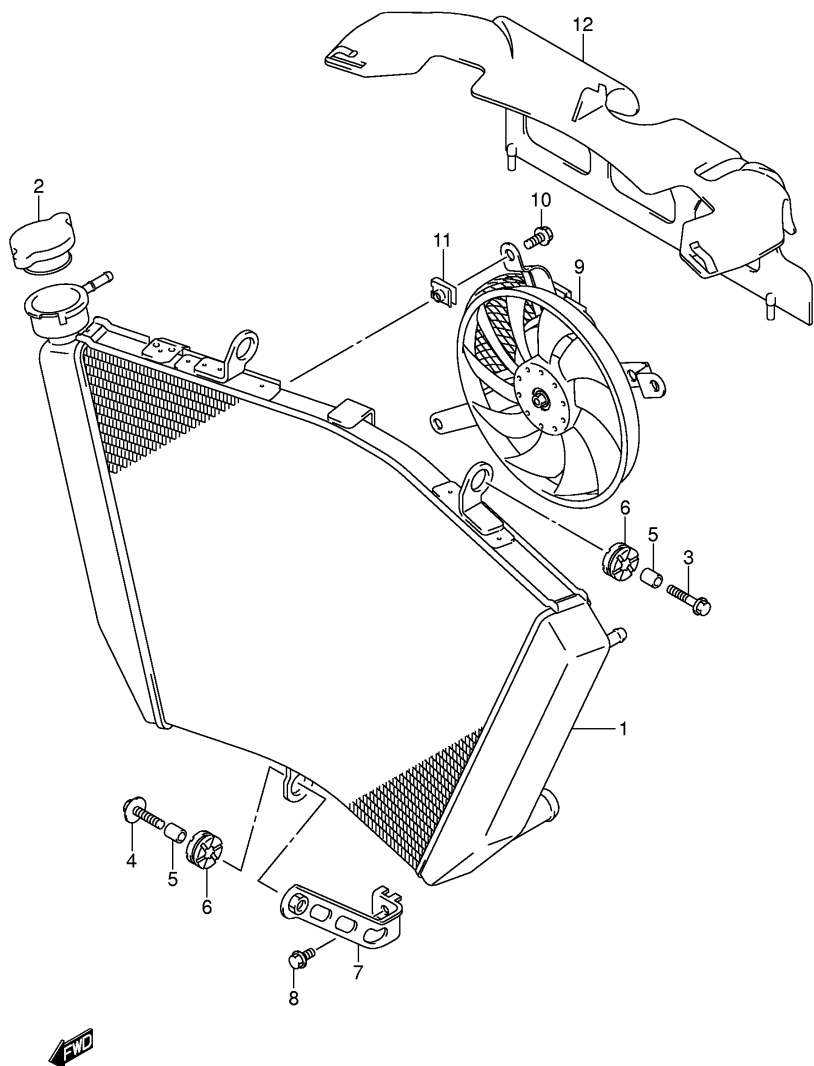

FIG.18

Ref No	Part No	Description
1	17710-01H00	Radiator Assy, Water
2	17730-14G00	Cap
3	01550-0625A	Bolt
4	09118-06097-A05	Bolt
5	09180-06290-A05	Spacer
6	09320-10051	Cushion
7	17750-01H00	Bracket
8	01550-0612A	Bolt
9	17800-01H00	Fan Assy, Radiator
10	17711-14G00	Bolt
11	17802-14F00	Nut
12	17771-01H00	Shield, Heat