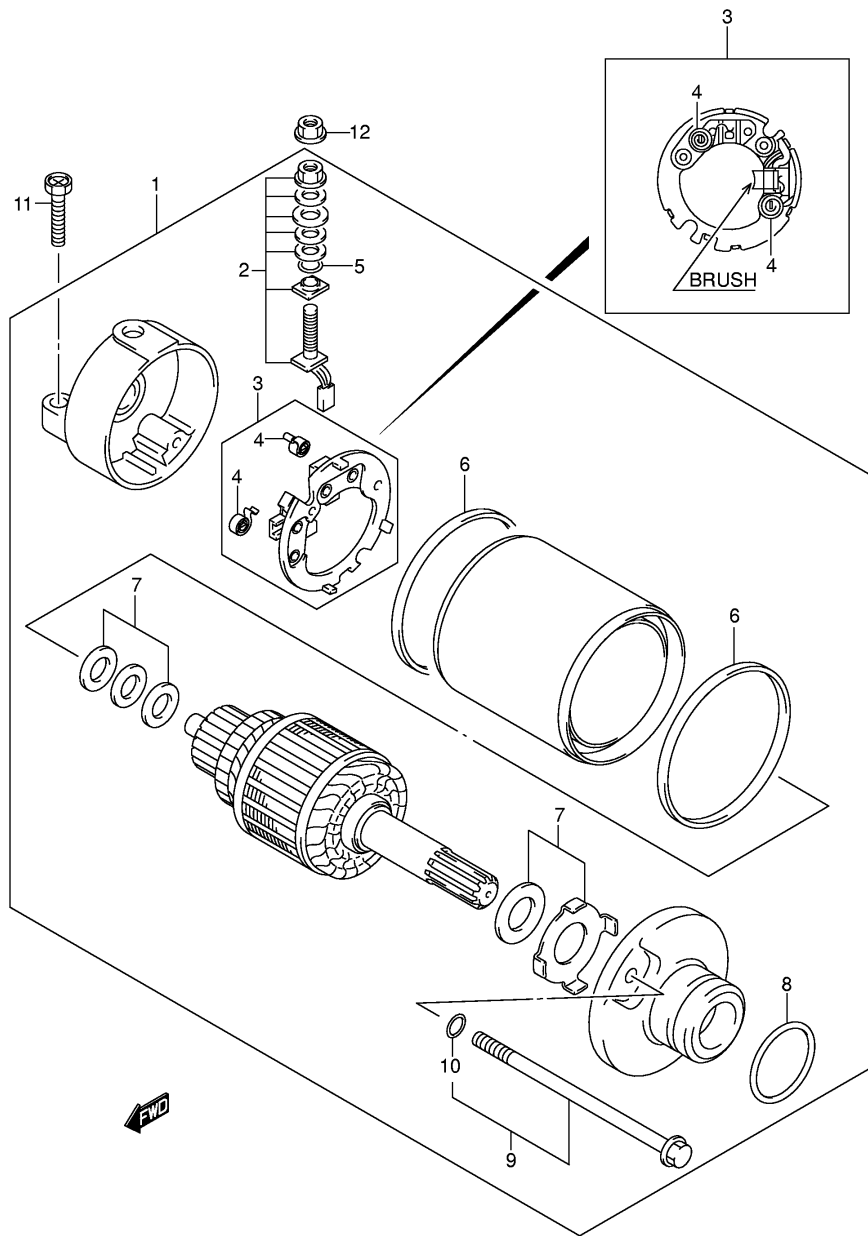

FIG.24

Ref No	Part No	Description
1	31100-01H00	Motor Assy, Starting
2	31130-13E00	• . Brush Terminal Set
3	31132-13E00	• . Brush Holder Set
4	31135-31300	•• .. Spring, Brush
5	31143-49040	• . O Ring
6	31264-13E00	• . O Ring
7	31170-19B10	• . Washer Set
8	09280-24003	• . O Ring (d:3.0,id:24.5)
9	31280-13E00	• . Bolt
10	31156-13E00	•• .. O Ring
11	09128-06024	Bolt (6x25)
12	08361-3506A	Nut