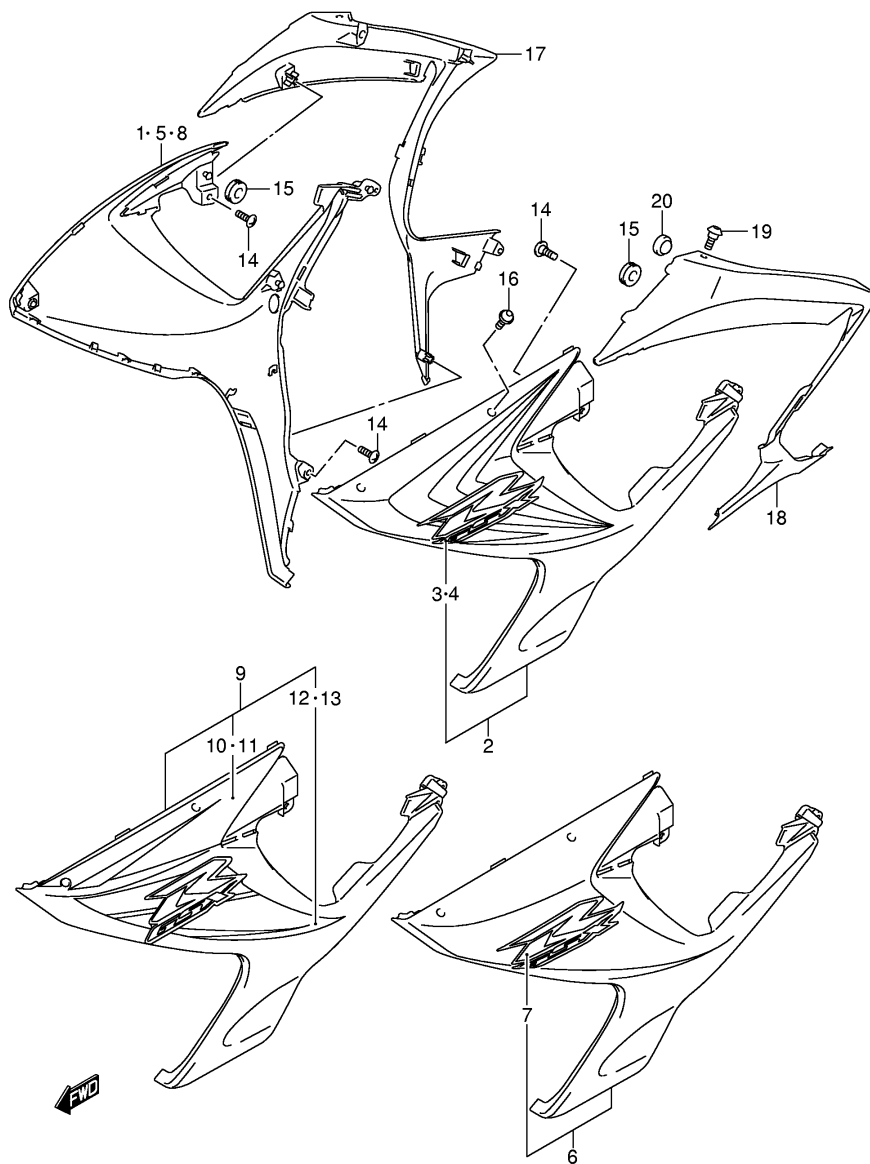

FIG.47A

Ref No	Part No	Description
1	94490-01H30-019	Cowl, Side Rh (black)
1	94490-01H30-YHH	Cowl, Side Rh (red)
2	94440-01H30-019	Cowl, Side Lh (black)
2	94440-01H30-YHH	Cowl, Side Lh (red)
3	68685-01H30-DZR	. . Tape, Side Rh
3	68685-01H30-DCH	. . Tape, Side Rh
4	68695-01H30-DZR	. . Tape, Side Lh
4	68695-01H30-DCH	. . Tape, Side Lh
5	94490-01H10-YKV	Cowl, Side Rh (black)
6	94440-01H10-YKV	Cowl, Side Lh (black)
7	68681-41G00-DCD	. . Emblem
8	94490-01H20-YBD	Cowl, Side Rh (white)
9	94440-01H20-YBD	Cowl, Side Lh (white)
10	68685-01H10-DZP	. . Tape, Upper Rh
11	68695-01H10-DZP	. . Tape, Upper Lh
12	68685-01H20-DZN	. . Tape, Side Rh
13	68695-01H20-DZN	. . Tape, Side Lh
14	03541-0516A	Screw
15	09320-08028	Cushion
16	09139-05064	Screw
17	94475-01H00-019	Cover, Cowl Rh (black)
17	94475-01H00-YKY	Cover, Cowl Rh (blue)
17	94475-01H00-YBD	Cover, Cowl Rh (white)
18	94485-01H00-019	Cover, Cowl Lh (black)
18	94485-01H00-YKY	Cover, Cowl Lh (blue)
18	94485-01H00-YD8	Cover, Cowl Lh (silver)
19	09139-05077	Screw, Rear
20	09321-10018	Cushion

GSX-R600K6 E03 047A
SIDE COWLING