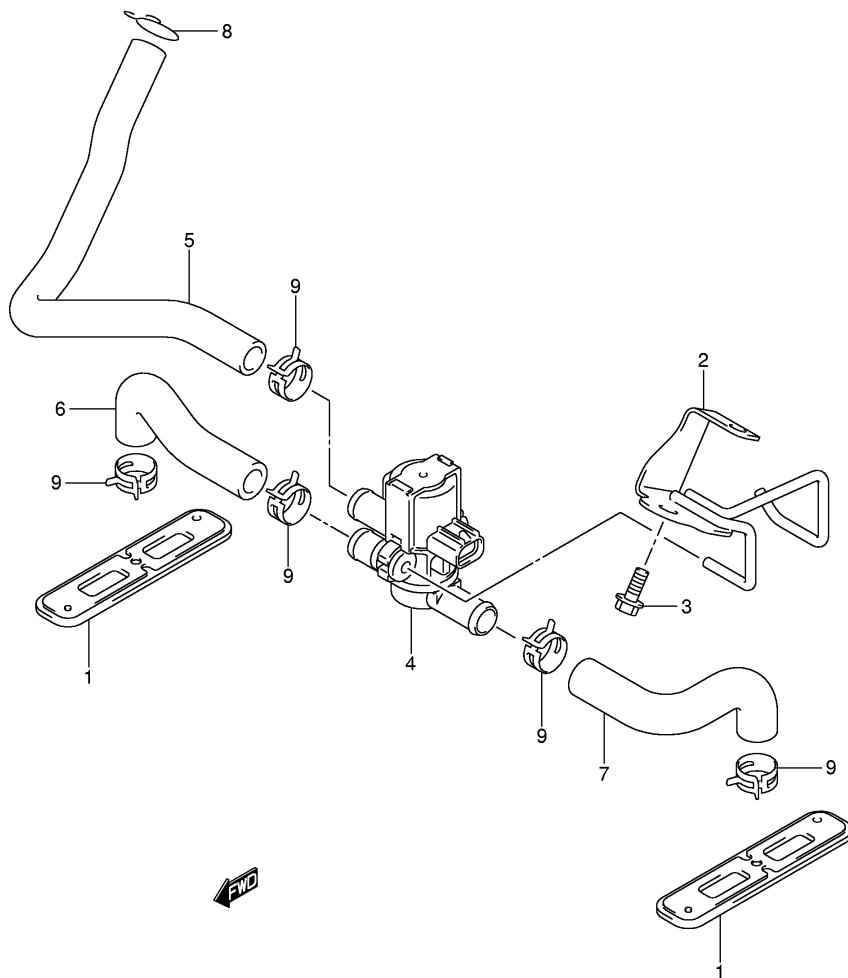

FIG.20

Ref No	Part No	Description
1	18450-01H00-E00	Valve Assy, 2nd Air Reed
2	18610-01H00-A05	Bracket, 2nd Air Valve
3	01550-0616A	Bolt
4	18510-29G00-E00	Valve Assy, Air Cut
5	18711-01H00	Hose, 2nd Air Cleaner
6	18461-01H00	Hose, 2nd Air Valve, R
7	18471-01H00	Hose, 2nd Air Valve, L
8	09401-15101-A05	Clip
9	09401-17401-C05	Clip