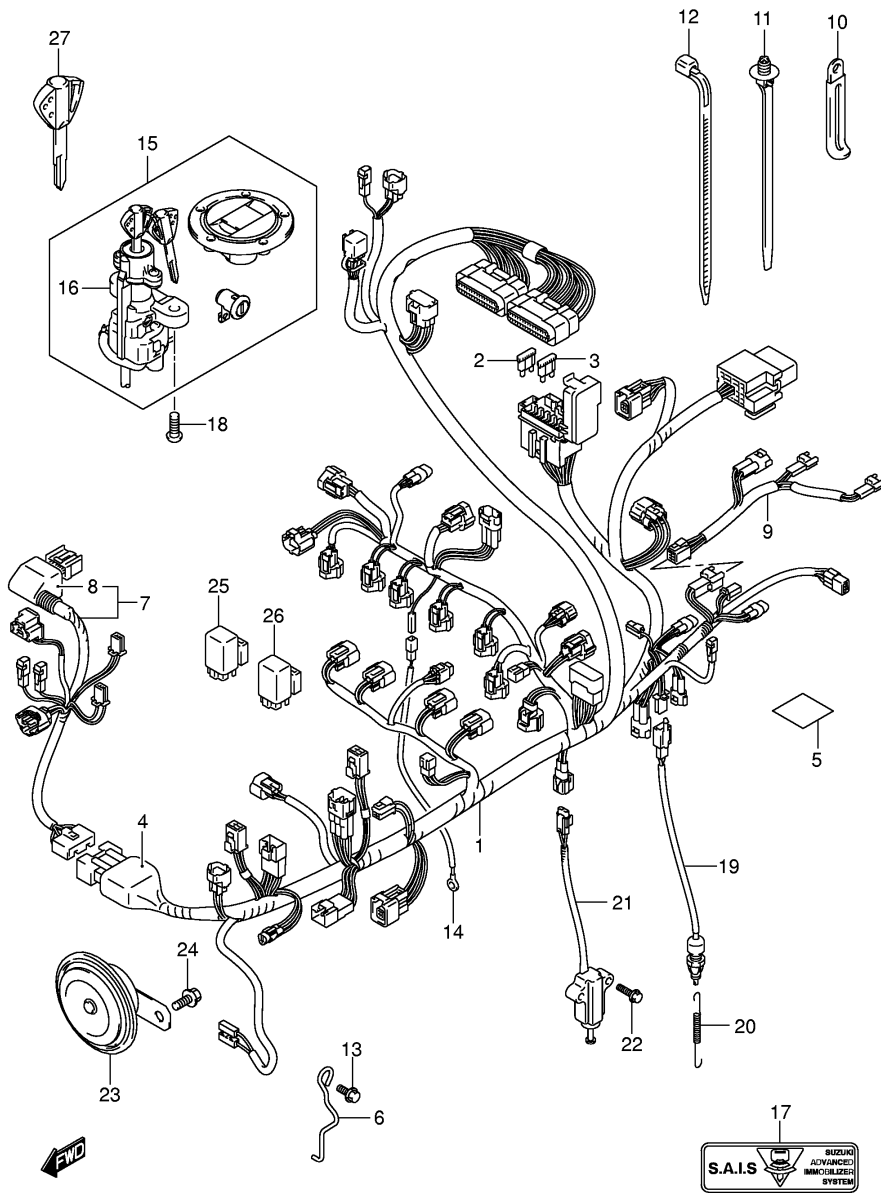

FIG.33

Ref No	Part No	Description
1	36610-01H10	Harness, Wiring No.1
2	09481-10501	• . Fuse (10a)
3	09481-15501	• . Fuse (15a)
4	36618-18G00	• . Cover
5	33652-29F00	Protector, Harness (30x80x1)
6	36619-01H00	Guide, Wiring Harness
7	36620-01H00	Harness, Wiring No.2
8	36618-41G00	• . Cover, Speedometer
9	36855-01H00	Wire, Rear Comb
10	09404-06429	Clamp (l:45)
11	09407-17403	Clamp (l:170)
12	09407-14403	Clamp (l:125)
13	01550-0612A	Bolt
14	36851-01H00	Wire, Oil Pressure Lead
15	37101-40811	Lock Set
16	37100-41GA0	• . Lock Assy, Steering
17	37183-42F00	Label, Immobilizer
18	09139-08016	Screw
19	37740-45D00	Switch Assy, Stop Lamp
20	09443-06087-A05	Spring
21	37840-35F10	Switch Assy, Side Stand
22	01550-0616A	Bolt
23	38500-01H00	Horn Assy
24	01550-0816A	Bolt
25	38740-24X50	Relay Assy, Fan Motor
26	38740-24X50	Relay Assy, Fuel Pump
27	37146-41G00	Key, Blank

GSX-R600K6 E02_033
WIRING HARNESS