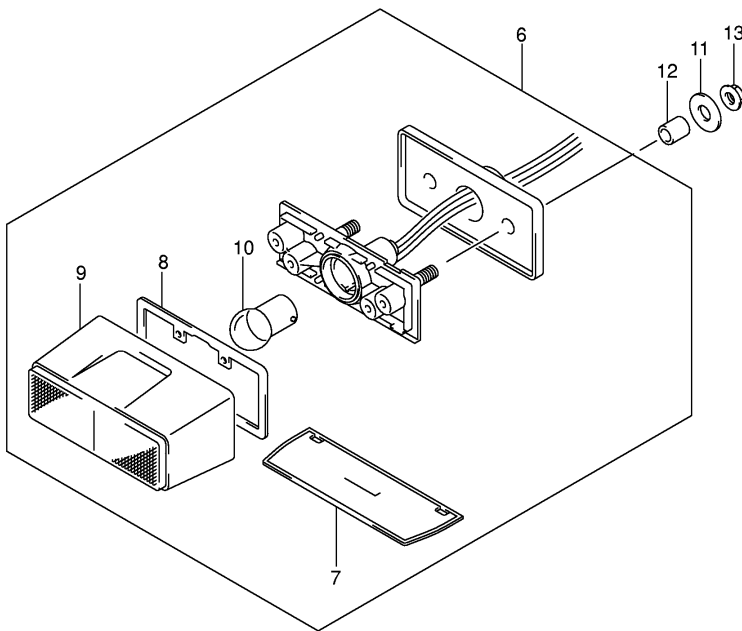

FIG.32

Ref No	Part No	Description
1	35710-01H00	Lamp Assy, Rear Combination
2	07120-0512A	Screw, Rear Combination
3	33652-24D00	Protector (100x70x3)
4	35784-01H00	Fastener (15x60x2)
5	35784-01H10	Fastener (15x60x1.6)
6	35910-41G00	Lamp Assy, License
7	35912-41G00	• Lens
8	35913-41G00	• Gasket
9	35917-41G00	• Cover
10	09471-12140	• Bulb (12v5w,bf150-40160a)
11	09160-06077	Washer (6.5x20x1.2)
12	09180-06350	Spacer (6.5x9.0x9.5)
13	08316-1006A	Nut