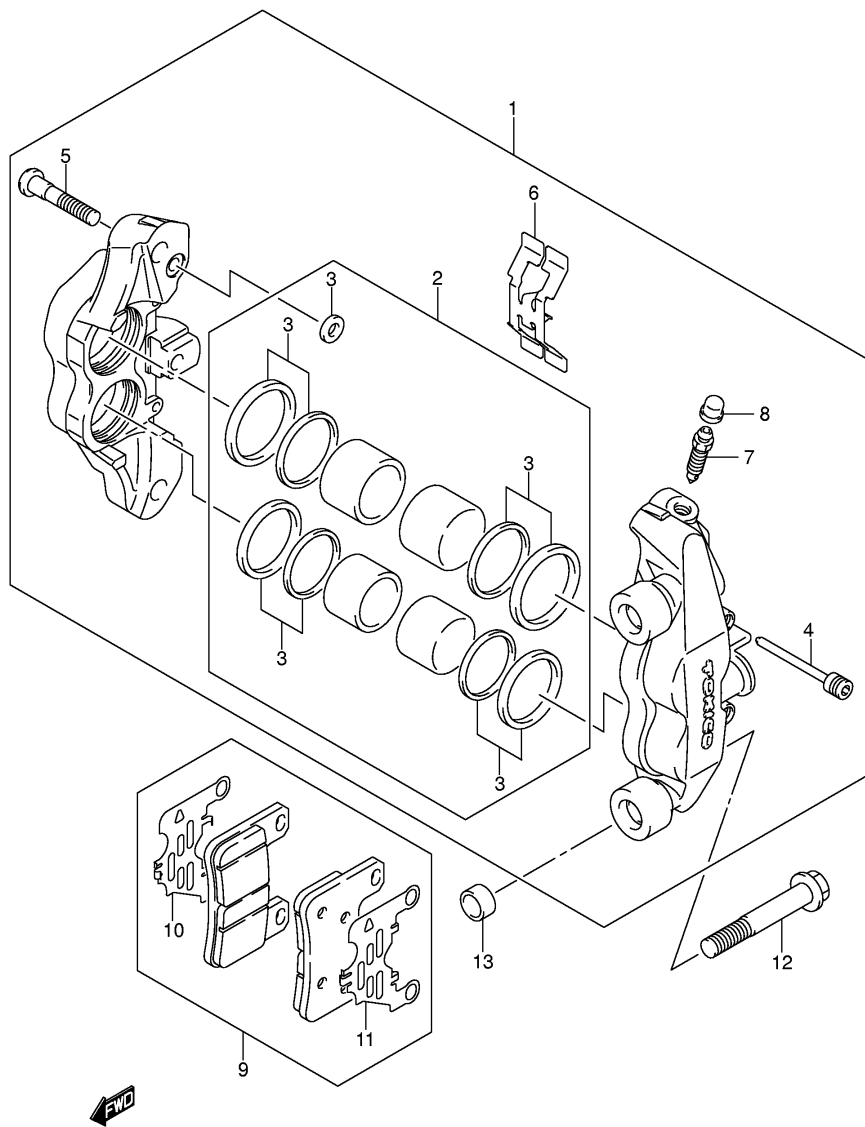

FIG.56

Ref No	Part No	Description
1	59100-41G00-999	Caliper Assy, Front Rh
1	59300-41G00-999	Caliper Assy, Front Lh
2	59100-35890	• . Piston Set
3	59100-29830	•• . Seal Set, Piston
4	59141-41G00	• . Pin, Pad
5	59145-18G00	• . Bolt
6	59151-29G00	• . Spring, Pad
7	59121-18410	• . Bleeder
8	55156-66310	• . Cap
9	59100-29840	Pad & Shim Set
10	59171-41G00	• . Shim, Pad A
11	59172-41G00	• . Shim, Pad B
12	09103-10392	Bolt
13	59151-41G00	Pin, Caliper

GSX-R600K6 E02_056
FRONT CALIPER