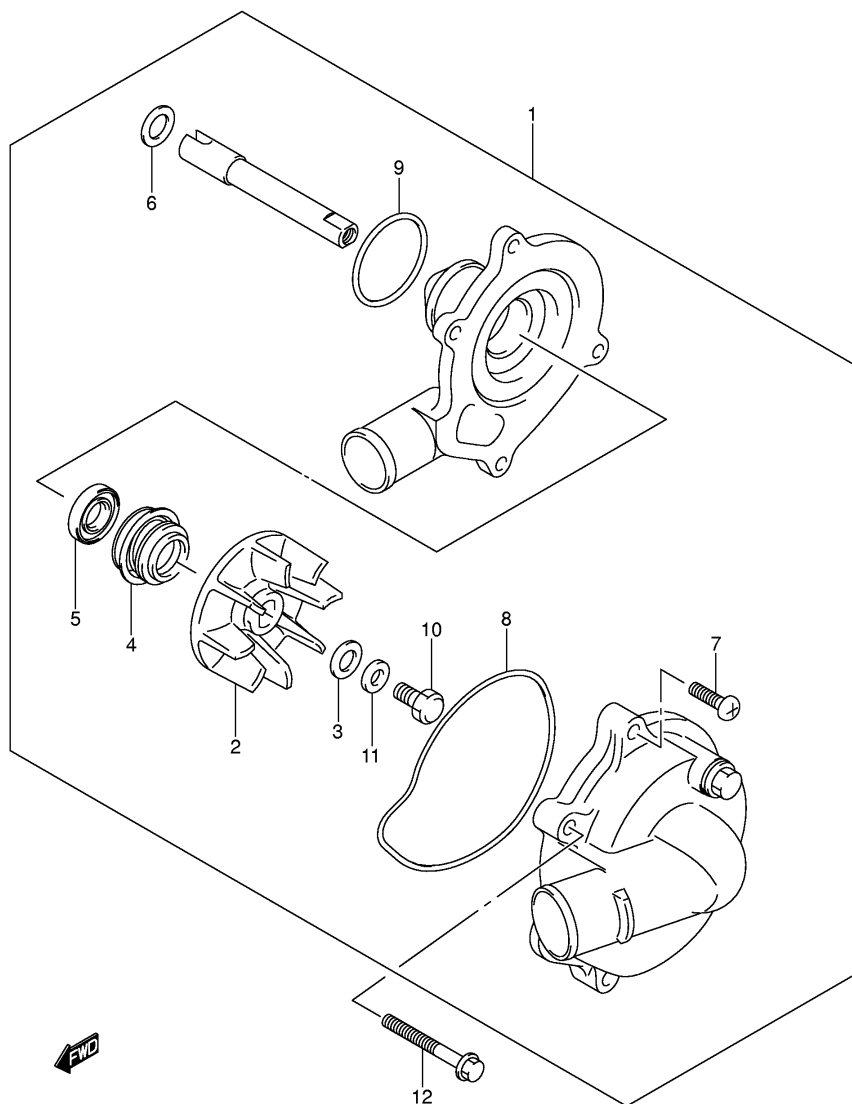

FIG.17

Ref No	Part No	Description
1	17400-01H00-E00	Pump Assy, Water
2	17491-17E01	. Impeller
3	09168-06025	. Gasket
4	17470-02F10	. Seal, Mechanical
5	09283-10004	. Oil Seal
6	09181-10167	. Washer
7	02112-06163	. Screw
8	17418-33400	. O Ring
9	17435-33400	. O Ring
10	09100-06099	. Bolt (6x13)
11	09164-06006	. Lock Washer
12	01547-0635A	Bolt