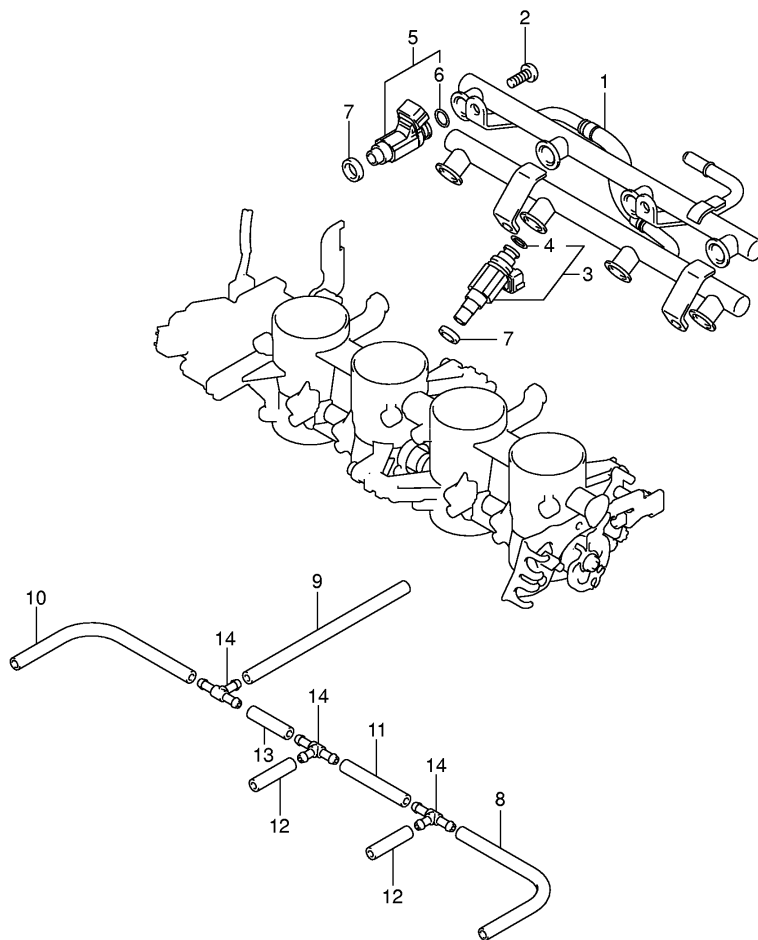

FIG.12

Ref No	Part No	Description
1	15730-01H00	Delivery Pipe Assy
2	13602-06128	Screw
3	15710-01H00	Injector Assy
4	15717-16G00	• O Ring
5	15710-48G00	Injector Assy
6	15717-16G00	• O Ring
7	15722-29G00	Seal
8	13683-29G00	Hose
9	13683-01H00	Hose
10	13683-10F60	Hose
11	13681-39F00-225	Hose
12	13683-10F60	Hose
13	13683-10F60	Hose
14	13685-02FA0	3way, Vacuum Hose