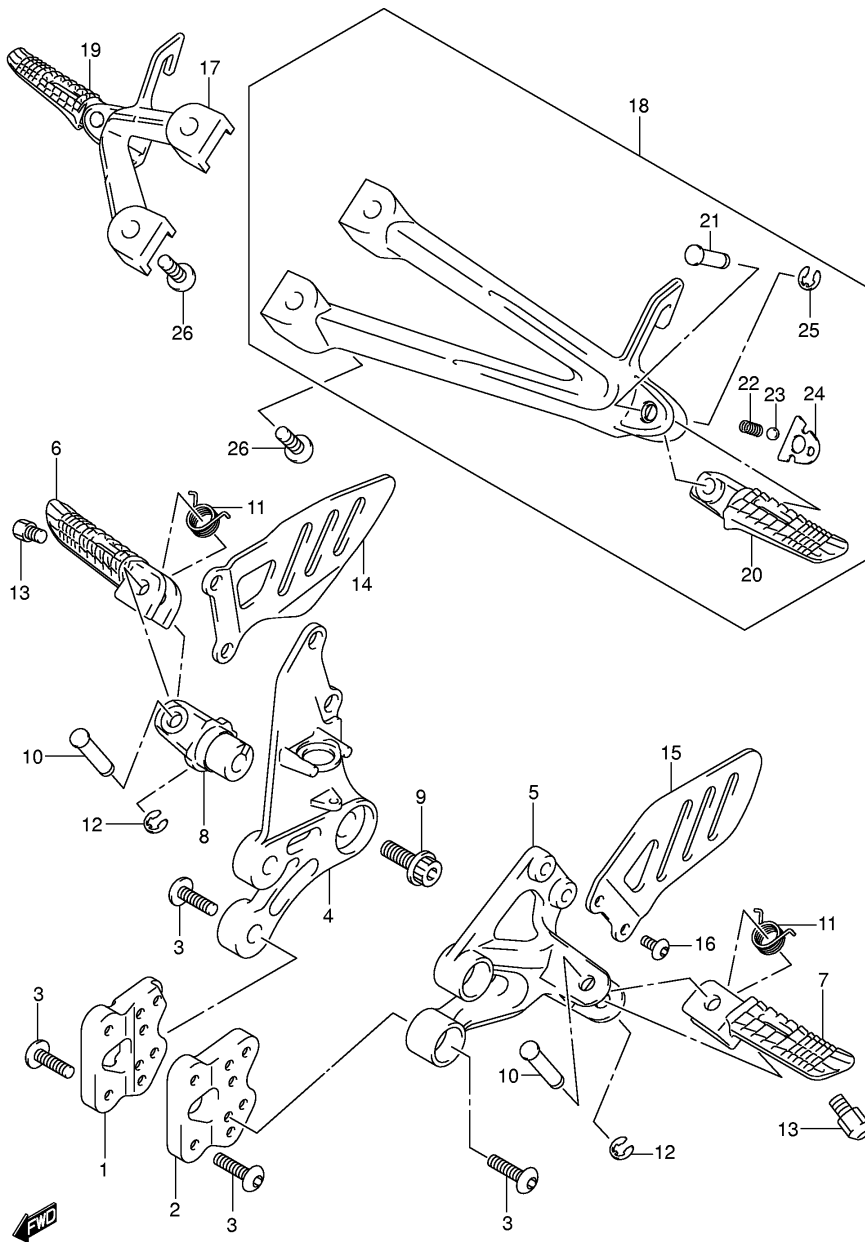

FIG.37

Ref No	Part No	Description
1	43541-01H00	Bracket, Front Footrest No.1 Rh
2	43551-01H01	Bracket, Front Footrest No.1 Lh
3	09106-08181	Bolt
4	43511-01H01	Bracket, Front Footrest No.2 Rh
5	43521-01H00	Bracket, Front Footrest No.2 Lh
6	43516-41G00	Bar, Footrest Rh
7	43526-41G00	Bar, Footrest Lh
8	43531-41G00	Holder, Footrest Bar Rh
9	09106-10064-A05	Bolt, Rh
10	09208-08010-A05	Pin
11	09448-14037-A05	Spring
12	08332-1106A	E Ring
13	43576-07D01-A05	Bolt, Bank Sensor
14	43571-01H00	Guard, Footrest Rh
15	43576-41G00	Guard, Footrest Lh
16	43577-35F00	Screw, Lh
17	43600-01H00-E00	Footrest Assy, Pillion Rh
18	43700-01H00-E00	Footrest Assy, Pillion Lh
19	43611-41G00	. . Bar, Rh
20	43621-41G00	. . Bar, Lh
21	09208-08011-A05	. . Pin
22	09440-05005	. . Spring
23	06111-07004	. . Ball
24	43816-01H01	. . Plate
25	08332-1106A	. . E Ring
26	09106-08181	Bolt

GSX-R600K6 E02_037
FOOTREST