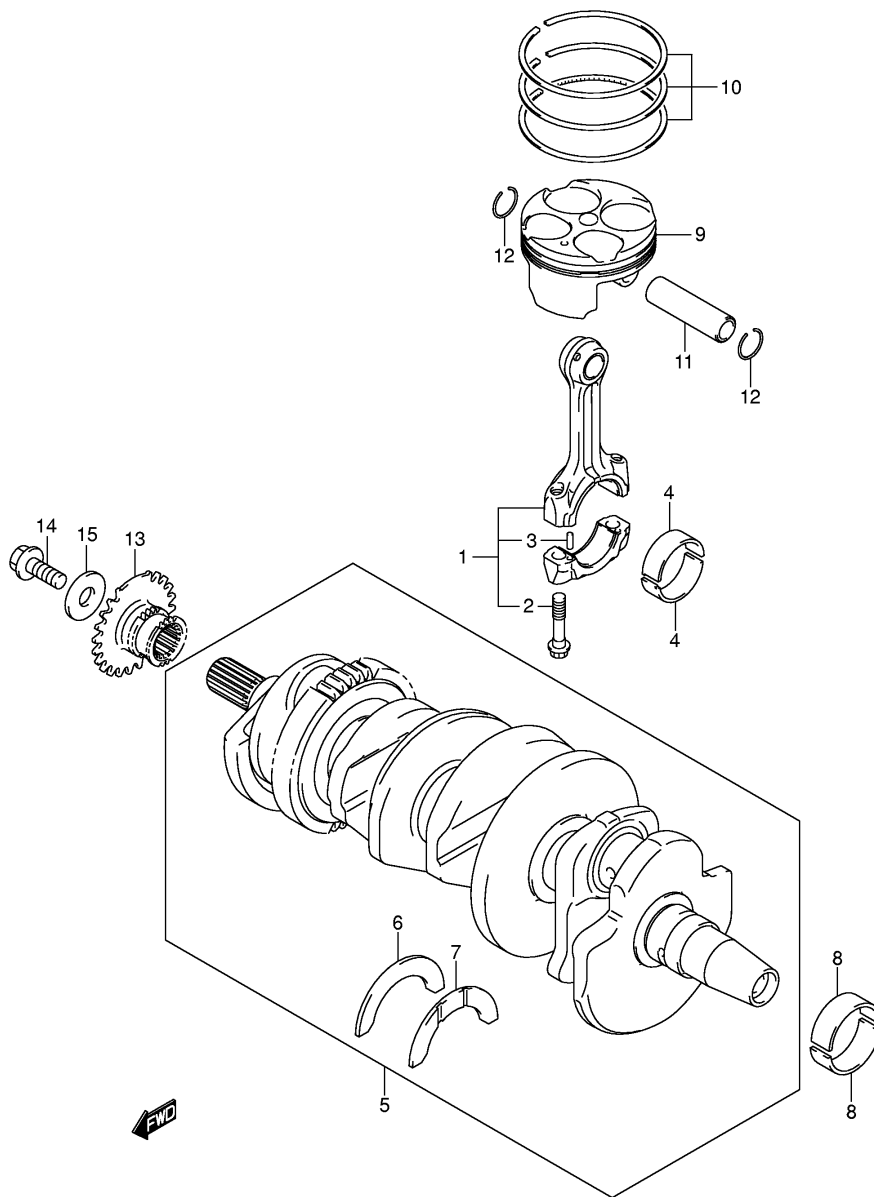

FIG.7

Ref No	Part No	Description
1	12160-01H00	Rod Assy, Connecting
2	12163-35F00	• Bolt
3	04221-04089	• Pin
4	12164-29G00-0A0	Bearing, Crank Pin (green)
4	12164-29G00-0B0	Bearing, Crank Pin (black)
4	12164-29G00-0C0	Bearing, Crank Pin (brown)
4	12164-29G00-0D0	Bearing, Crank Pin (yellow)
5	12000-01810	Crankshaft Set
6	12228-17E00-0D0	• Bearing, Thrust Rh (green)
7	12228-17E00-0A0	• Bearing, Thrust Lh (red)
7	12228-17E00-0B0	• Bearing, Thrust Lh (black)
7	12228-17E00-0C0	• Bearing, Thrust Lh (blue)
7	12228-17E00-0D0	• Bearing, Thrust Lh (green)
7	12228-17E00-0E0	• Bearing, Thrust Lh (yellow)
7	12228-17E00-0F0	• Bearing, Thrust Lh (white)
8	12229-01H00-0A0	Bearing, Crankshaft (green)
8	12229-01H00-0B0	Bearing, Crankshaft (black)
8	12229-01H00-0C0	Bearing, Crankshaft (brown)
8	12229-01H00-0D0	Bearing, Crankshaft (yellow)
8	12229-01H00-0E0	Bearing, Crankshaft (blue)
9	12111-01H00-0F0	Piston
10	12140-29G10	Ring Set, Piston
11	12151-39F00	Pin, Piston
12	09381-14001	Circlip
13	12731-01H00	Sprocket, Cam Chain
14	09103-10189	Bolt
15	08211-10285	Washer