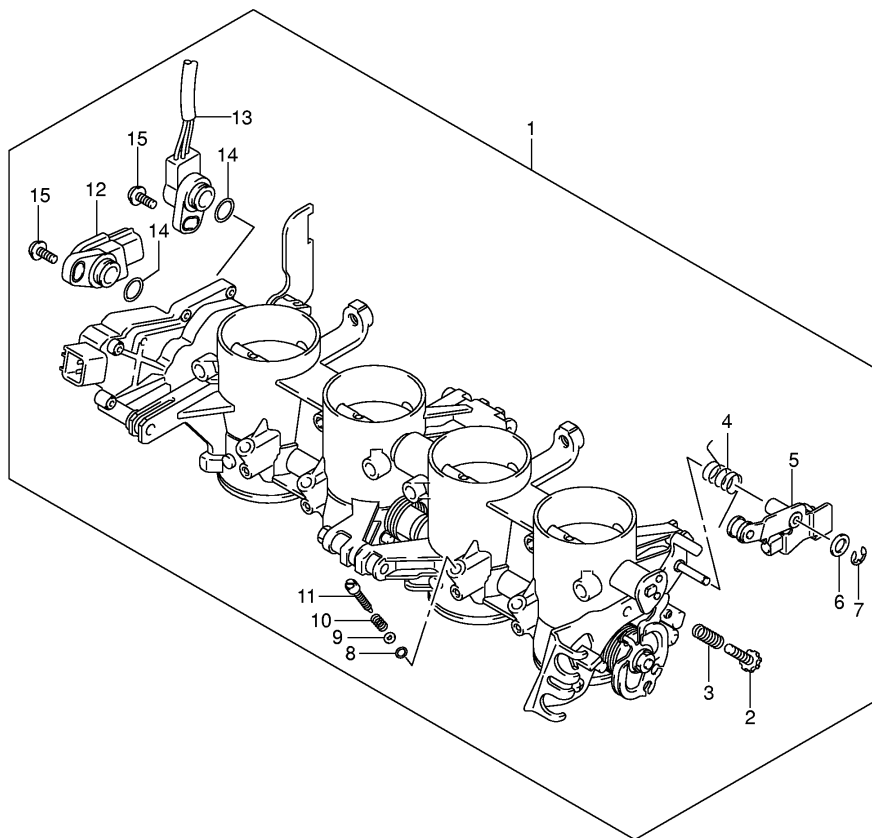

FIG.11

Ref No	Part No	Description
1	13405-01H00	Body Assy, Throttle
2	13267-20E20	. . Screw
3	13268-054A0	. . Spring
4	13426-29G00	. . Torsion Spring
5	13420-44G00	. . Lever Assy
6	13427-29G00	. . Packing
7	13424-29G00	. . E Ring
8	13295-29900	. . O Ring
9	13606-47A00	. . Washer
10	13268-48700	. . Spring, Throttle Screw
11	13269-33E00	. . Screw
12	13580-29G00	. . Sensor Assy
13	13580-40F30	. . Sensor Assy
14	13575-29G00	. . O Ring
15	13605-02F00	. . Screw