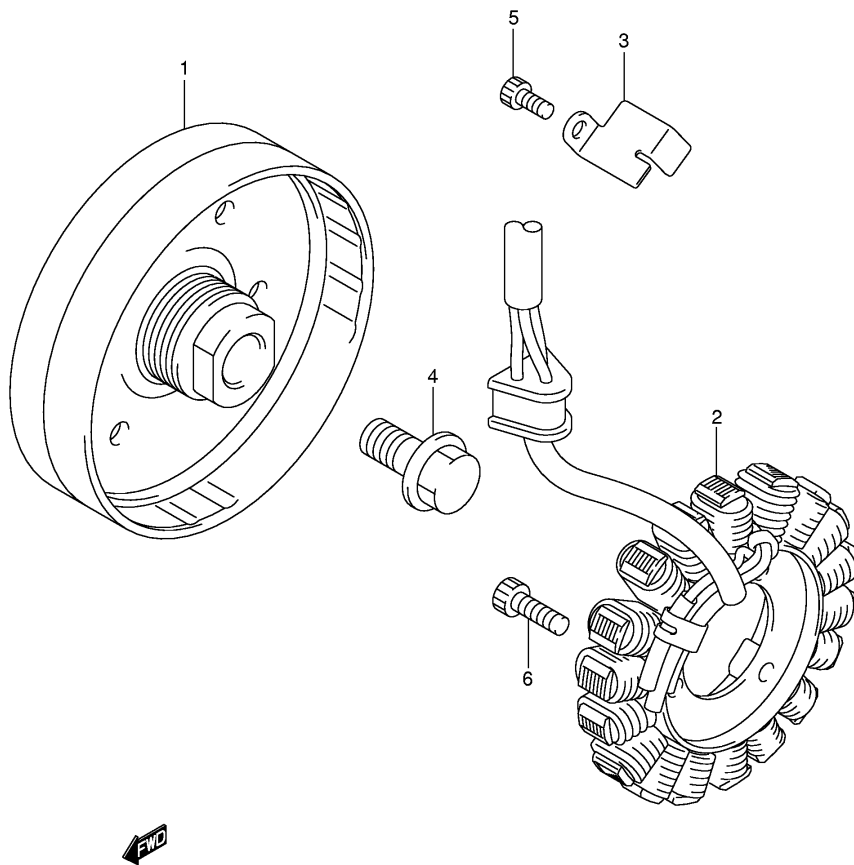

FIG.25

Ref No	Part No	Description
1	31402-01H00	Rotor Assy
2	31401-01H00	Stator Assy
3	32371-13E00	Clamp, Gen Lead
4	09103-12005	Bolt (12x23)
5	07130-0512A	Bolt, Gen Lead
6	07130-0620A	Bolt, Stator

FIG.26

Ref No	Part No	Description
1	33220-01H00	Sensor Assy, Cam Position
2	33110-01H00	Stator, Signal Generator
3	33115-33E00	Clamp, Signal Generator
4	02112-0510A	Screw, Clamp
5	02112-0510A	Screw, Stator
6	07130-0616A	Bolt, Cam Position