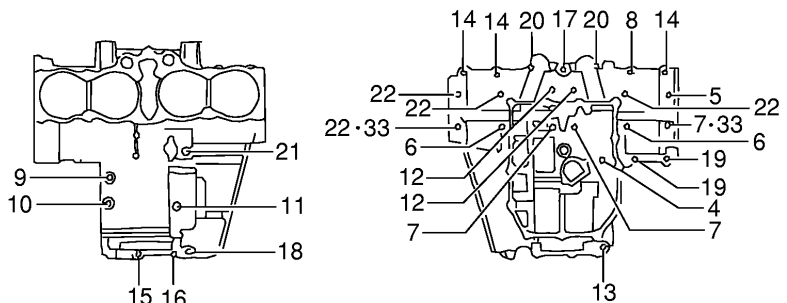

Ref No	Part No	Description
1	11171-43C01	Cover, Cylinder Head
2	11173-27A02	Gasket, Head Cover No.1
3	11178-27A01	Gasket, Head Cover No.2
4	11179-27A02	Gasket, Head Cover No.3
5	09106-07009	Bolt (7x17.5)
6	09106-07010	Bolt (7x31)
7	09161-11008	Washer
8	09360-08009	Bolt, Union
9	09168-08008	Gasket
10	09248-12004	Plug, Head Cover
11	09168-12002	Gasket
12	04221-08129	Pin
13	11176-31301	Cover, Breather
14	11177-27A00-H17	Gasket, Breather Cover
15	01550-06203	Bolt
16	11401-19852	Gasket Set

Ref No	Part No	Description
1	11210-43C00	Cylinder
2	09108-10109	Stud Bolt (10x150)
3	09108-10073	Stud Bolt (10x143)
4	11241-27A03	Gasket, Cylinder
5	01421-06203	Stud Bolt
6	08316-10063	Nut
7	09206-13017	Pin
8	11328-27A04	Hose, Oil Head Cooler
9	09280-14011	O Ring (d:2.5,id:13.8)
10	09280-15007	O Ring (d:2.4,id:15.8)
11	07130-06163	Bolt

Ref No	Part No	Description
1	12760-26E00	Chain, Cam Shaft Drive
2	12771-26E00	Guide, Cam Chain No.1
3	12810-26E00	Tensioner, Cam Chain
4	12814-34200	Cushion
5	12782-26E00	Guide, Cam Chain No.2
6	01550-06163	Bolt
7	12830-46E10	Adjuster Assy, Tensioner
8	12834-27A00	• Plug
9	12832-27A00	• Gasket
10	12833-26D10	• Spring
11	12837-27A10	Gasket, Adjuster
12	07130-06253	Bolt