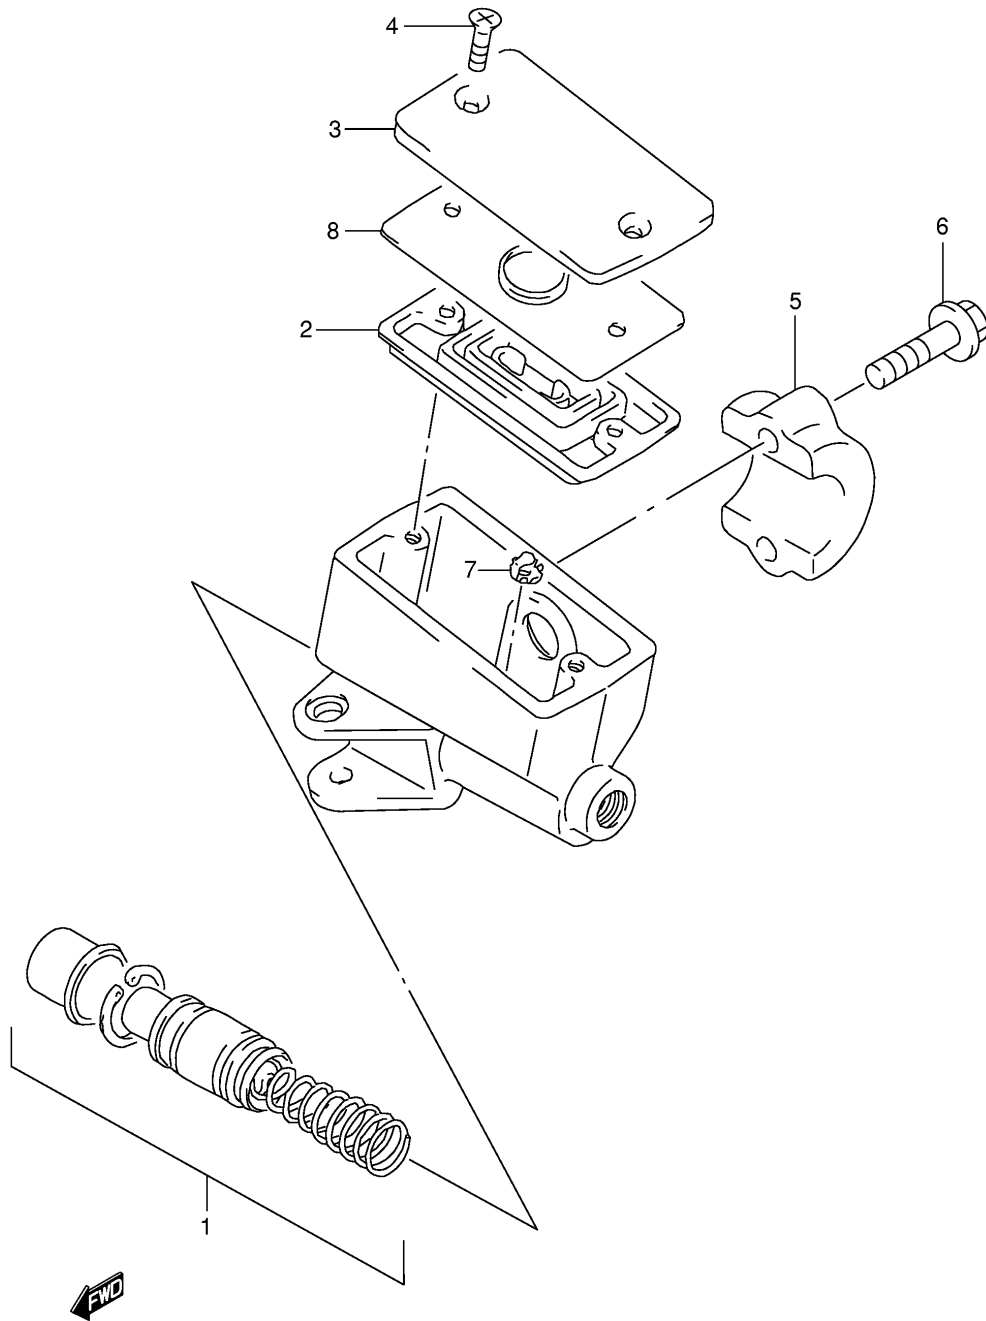

Ref No	Part No	Description
	59600-20C00	Cylinder Assy, Front Master
1	59600-45860	• . Piston/cup Set
2	59667-49460	• . Diaphragm
3	59669-41C00	• . Cap
4	69689-49300	• . Screw
5	59671-19B00	• . Holder
6	59675-19C00	• . Bolt, Holder Set
7	59664-48B00	• . Protector
8	59668-41C00	• . Plate