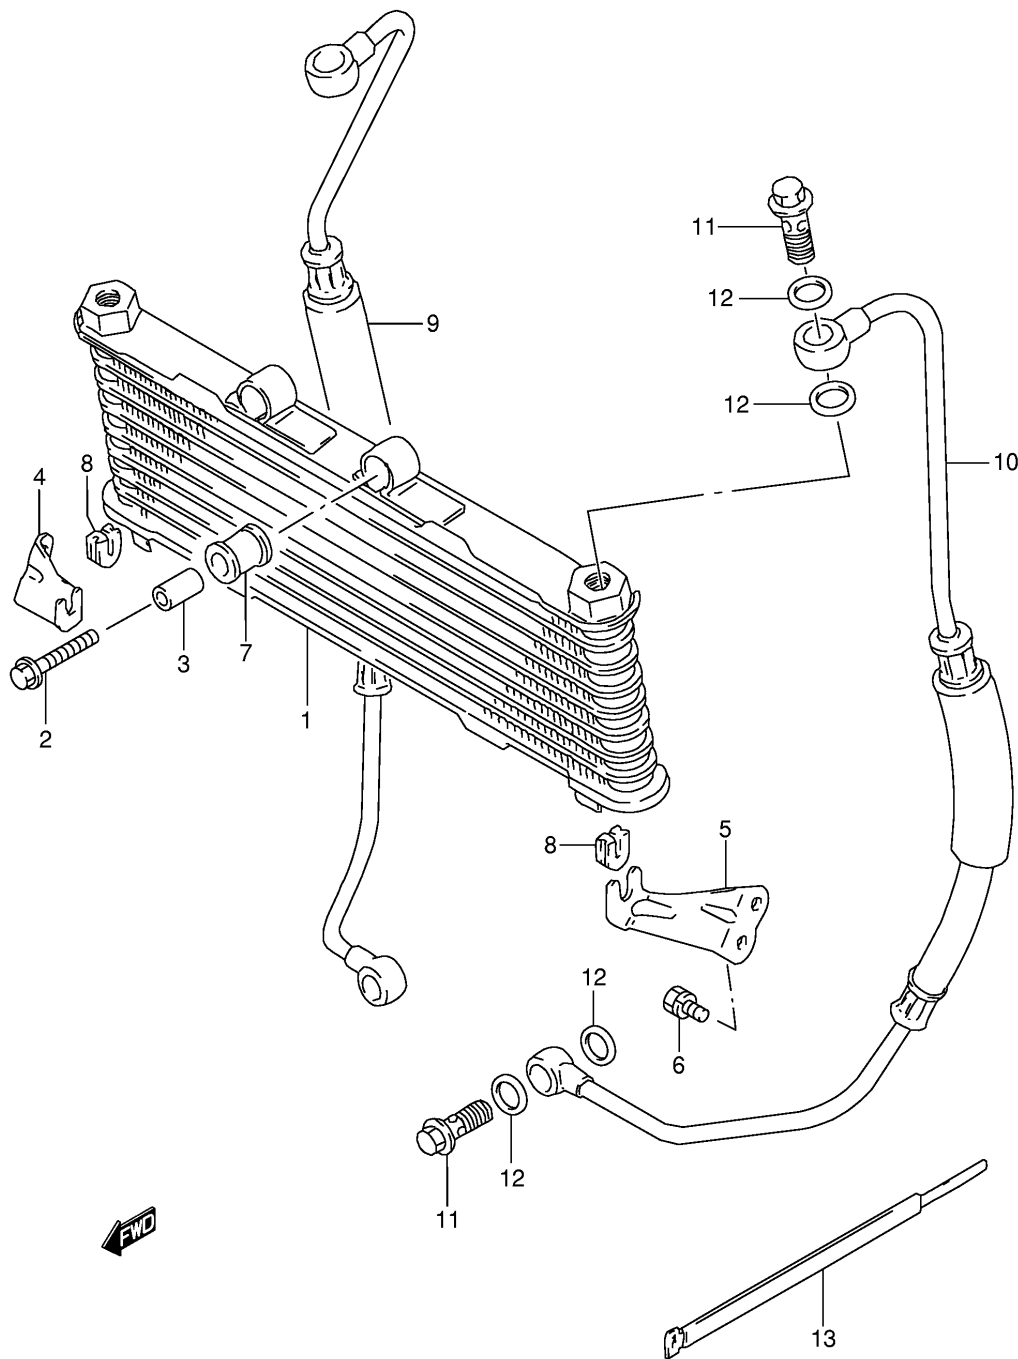

Ref No	Part No	Description
1	16600-19C01	Cooler Assy, Oil
2	09118-08131	Bolt (8x40)
3	09180-08304	Spacer
4	16621-19C00	Bracket, Oil Cooler,rh
5	16622-19C00	Bracket, Oil Cooler,lh
6	01570-06163	Bolt
7	16629-27A01	Cushion, No.1
8	16628-27A00	Cushion, No.2
9	16460-19C02	Hose, Oil Cooler,rh
10	16470-19C02	Hose, Oil Cooler,lh
11	09360-16002	Bolt, Union (16x32)
12	09168-16002	Gasket
13	09407-25401	Clamp, Oil Hose