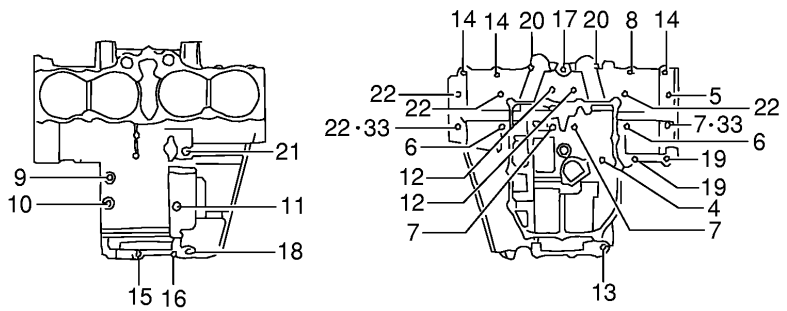

CRANKCASE

Ref No	Part No	Description
50	37820-33D00	Switch, Oil Pressure