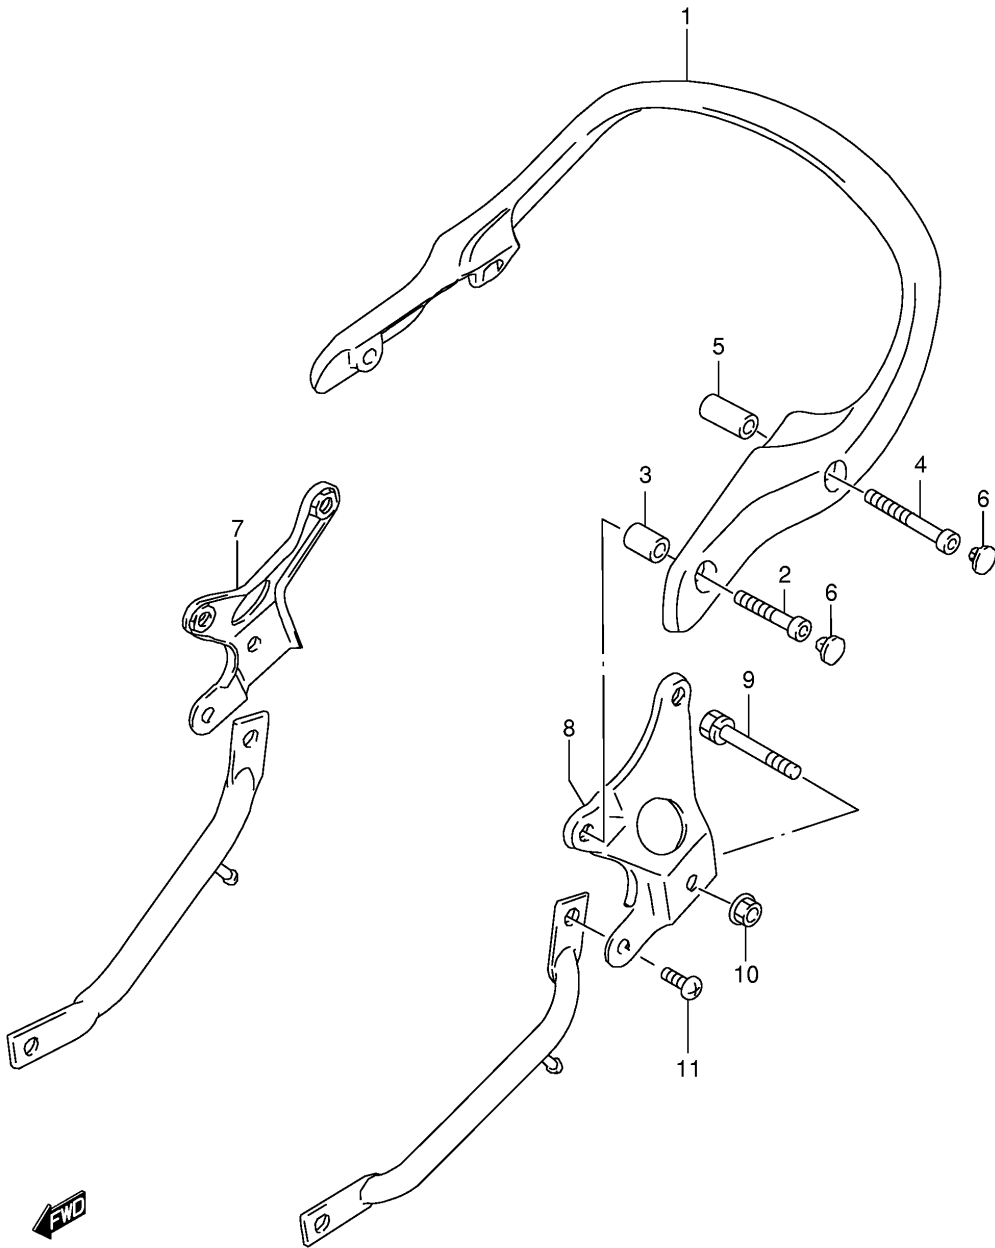

Ref No Part No Description

1	46211-19C00-019	Handle,pillion Rider (black)
2	07130-08353	Bolt, Front
3	09180-08205	Spacer, Front (8.5x14x21.50)
4	07130-08553	Bolt, Rear
5	09180-08206	Spacer, Rear (8.5x14x28)
6	09250-06004	Cap
7	46220-19C01	Bracket, Pillion Handle Rh
8	46230-19C01	Bracket, Pillion Handle Lh
9	01550-08553	Bolt
10	08316-20083	Nut
11	02142-06203	Screw