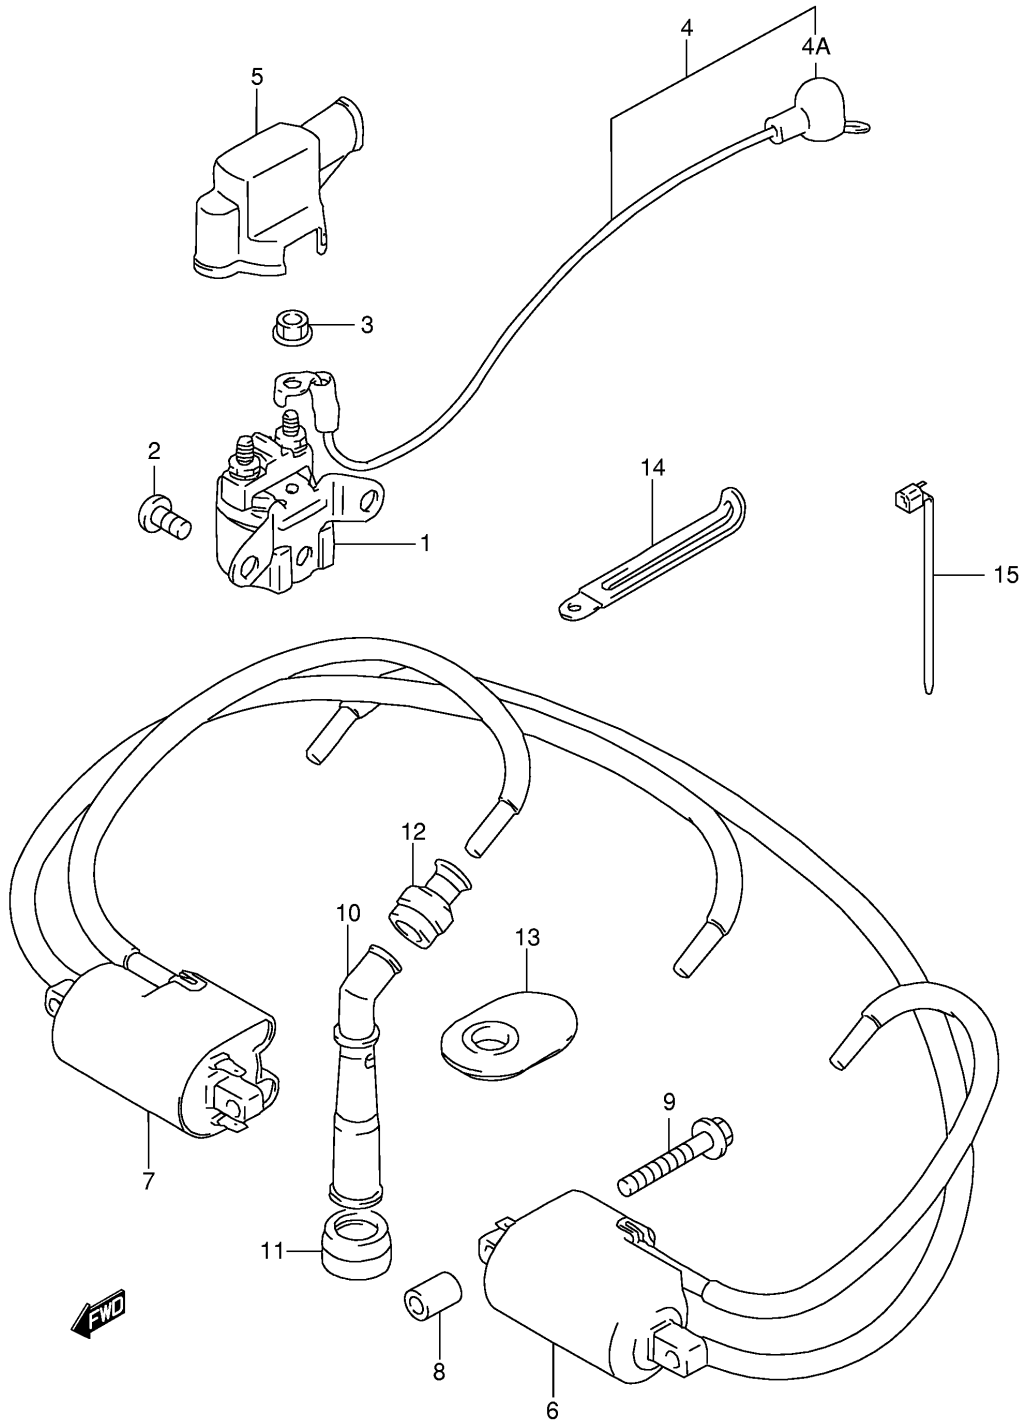

Ref No	Part No	Description
1	31800-49100	Relay, Starting Motor
2	02112-06103	Screw
3	08361-35068	Nut
4	33810-41C00	Lead Wire, Starting Motor
4a	31861-48B10	Cap, Starter Motor
5	31861-10D10	Cap, Terminal
6	33410-19C00	Coil, Ignition,1-4
7	33420-19C00	Coil, Ignition,2-3
8	09180-06198	Spacer
9	01550-06453	Bolt
10	33510-48B10	Cap, Spark Plug
11	33541-23E01	Seal, Plug
12	33542-38B00	Seal, Hightension Cord
13	33543-48B00	Cover
14	09404-06431	Clamp
15	09407-18403	Clamp (l:165)