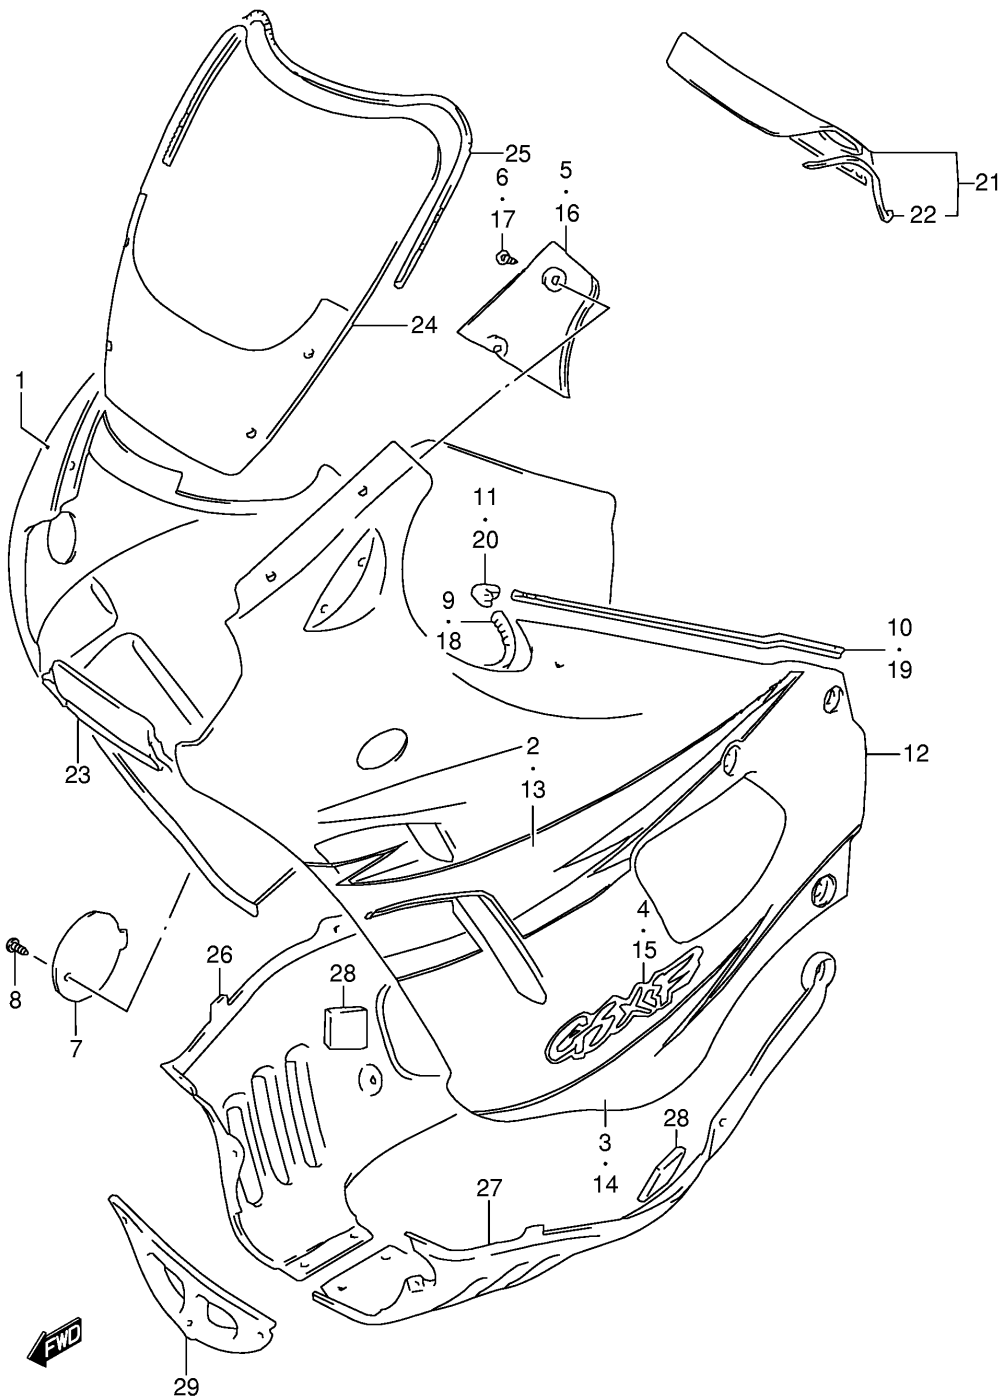

Ref No	Part No	Description
1	94401-43CL0-33J	Cover, Cowl Rh (black)
1	94401-43CL0-1LF	Cover, Cowl Rh (blue)
1	94401-43CL0-Z66	Cover, Cowl Rh (yellow)
2	68685-21C10-G4B	. Tape, Side Upper Rh
2	68685-21C10-G4C	. Tape, Side Upper Rh
2	68685-21C10-G4D	. Tape, Side Upper Rh
3	68686-21C20-G3U	. Tape, Side Lower Rh
3	68686-21C20-G3V	. Tape, Side Lower Rh
3	68686-21C20-G3W	. Tape, Side Lower Rh
4	68681-21C50-G3Y	. Emblem, Side
4	68681-21C50-G3Z	. Emblem, Side
4	68681-21C50-G4A	. Emblem, Side
5	94433-19C01-33J	. Cover, Meter Rh (black)
5	94433-19C01-1LF	. Cover, Meter Rh (blue)
5	94433-19C01-Z66	. Cover, Meter Rh (yellow)
6	03541-04103	. Screw
7	94435-19C01-33J	. Lid, Oil (black)
7	94435-19C01-1LF	. Lid, Oil (blue)
7	94435-19C01-Z66	. Lid, Oil (yellow)
8	09139-06030	. Screw
9	94631-49310	. Molding, Front
10	94635-19C00	. Molding, Rear
11	94438-19C00	. Joint
12	94402-43CL0-33J	Cover, Cowl Lh (black)
12	94402-43CL0-1LF	Cover, Cowl Lh (blue)
12	94402-43CL0-Z66	Cover, Cowl Lh (yellow)
13	68695-21C10-G4B	. Tape, Side Upper Lh
13	68695-21C10-G4C	. Tape, Side Upper Lh
13	68695-21C10-G4D	. Tape, Side Upper Lh
14	68696-21C20-G3U	. Tape, Side Lower Lh
14	68696-21C20-G3V	. Tape, Side Lower Lh
14	68696-21C20-G3W	. Tape, Side Lower Lh
15	68681-21C50-G3Y	. Emblem, Side
15	68681-21C50-G3Z	. Emblem, Side
15	68681-21C50-G4A	. Emblem, Side
16	94443-19C01-33J	. Cover, Meter Lh (black)
16	94443-19C01-1LF	. Cover, Meter Lh (blue)
16	94443-19C01-Z66	. Cover, Meter Lh (yellow)
17	03541-04103	. Screw
18	94631-49310	. Molding, Front
19	94635-19C00	. Molding, Rear
20	94438-19C00	. Joint
21	94420-19C02	Cover, Meter
22	94635-19C00	. Molding
23	94421-19C01-33J	Panel, Center (black)
23	94421-19C01-1LF	Panel, Center (blue)
23	94421-19C01-Z66	Panel, Center (yellow)
24	94610-19C60	Window, Cowling
25	94631-18D01	Molding
26	94471-19C00-Y0R	Cover, Under Rh (red)
26	94471-19C00-17U	Cover, Under Rh (gray)
26	94471-19C00-35W	Cover, Under Rh (charcoal)
27	94481-19C00-Y0R	Cover, Under Lh (red)
27	94481-19C00-17U	Cover, Under Lh (gray)