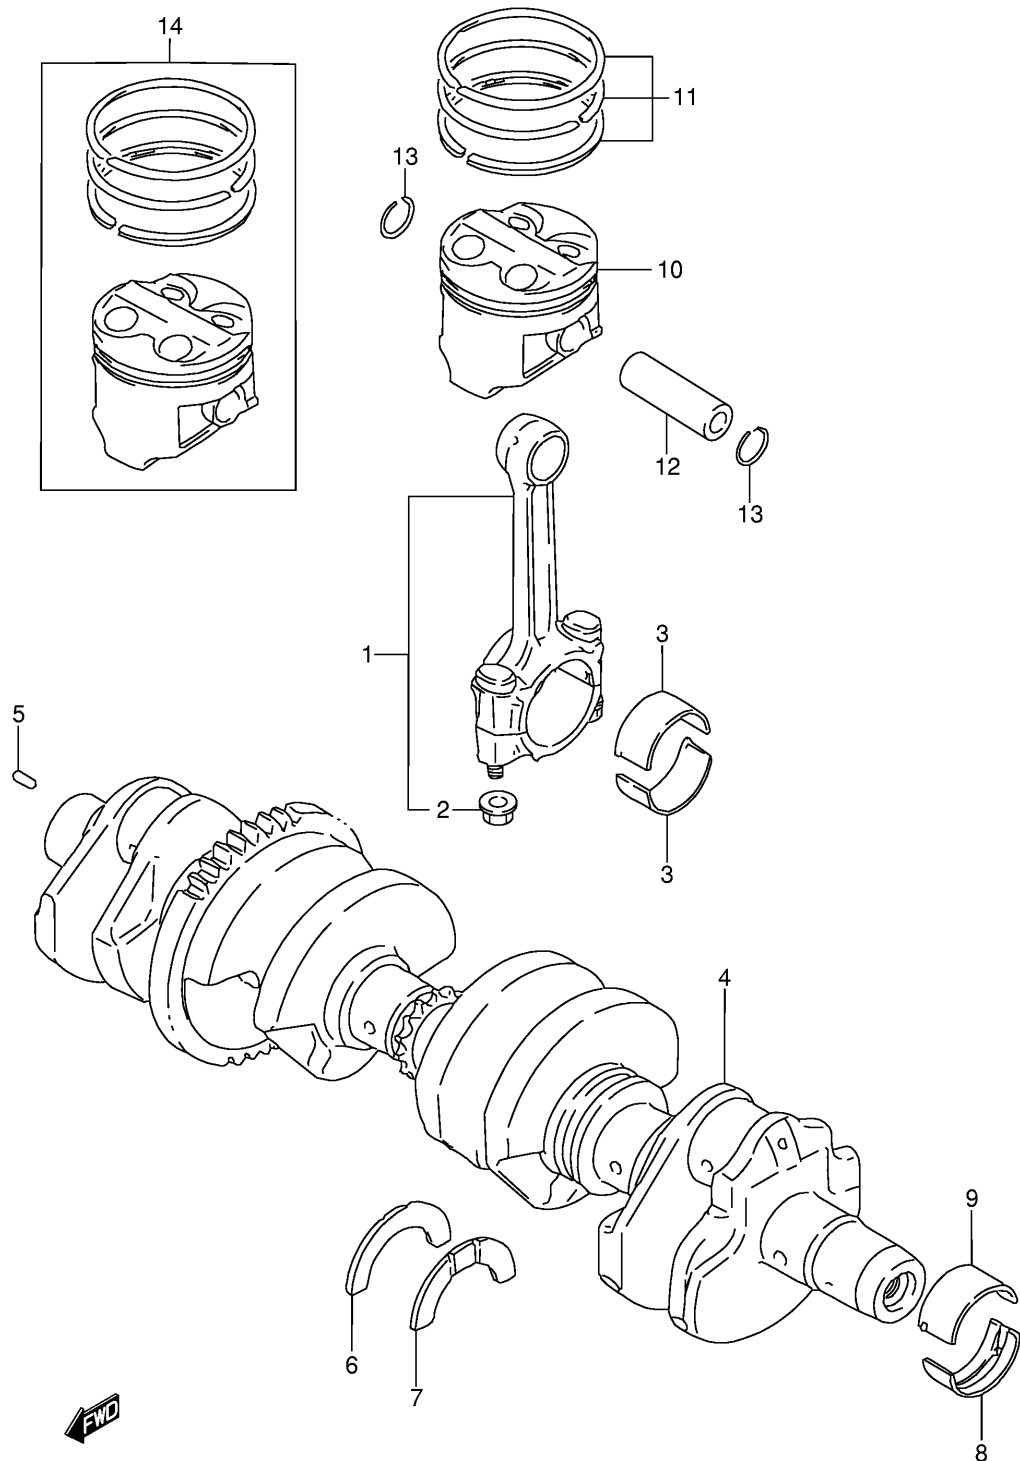

Ref No	Part No	Description
1	12160-27A13	Rod Assy, Connecting
2	09159-08033	. . Nut
3	12164-26E00-0A0	Bearing, Crank Pin (green)
3	12164-26E00-0B0	Bearing, Crank Pin (black)
3	12164-26E00-0C0	Bearing, Crank Pin (brown)
3	12164-26E00-0D0	Bearing, Crank Pin (yellow)
4	12000-26830	Crankshaft Set
5	04221-04089	. . Pin
6	12228-19C00	. . Bearing, Thrust Rh (brown)
7	12228-43411	. . Bearing, Thrust Lh (red)
7	12228-43412	. . Bearing, Thrust Lh (black)
7	12228-43413	. . Bearing, Thrust Lh (blue)
7	12228-43414	. . Bearing, Thrust Lh (green)
7	12228-43415	. . Bearing, Thrust Lh (yellow)
7	12228-43416	. . Bearing, Thrust Lh (white)
8	12229-27A00-0A0	Bearing, Crankshaft (green)
8	12229-27A00-0B0	Bearing, Crankshaft (black)
8	12229-27A00-0C0	Bearing, Crankshaft (brown)
8	12229-27A00-0D0	Bearing, Crankshaft (yellow)
9	12229-27A10-0A0	Bearing, Crankshaft (green)
9	12229-27A10-0B0	Bearing, Crankshaft (black)
9	12229-27A10-0C0	Bearing, Crankshaft (brown)
9	12229-27A10-0D0	Bearing, Crankshaft (yellow)
10	12111-19C20-0F0	Piston
11	12140-19C10	Ring Set, Piston
12	12151-19C02	Pin, Piston
13	09381-18003	Circlip
14	12100-19C20-050	Piston Set (os:0.5)
14	12100-19C20-100	Piston Set (os:1.0)