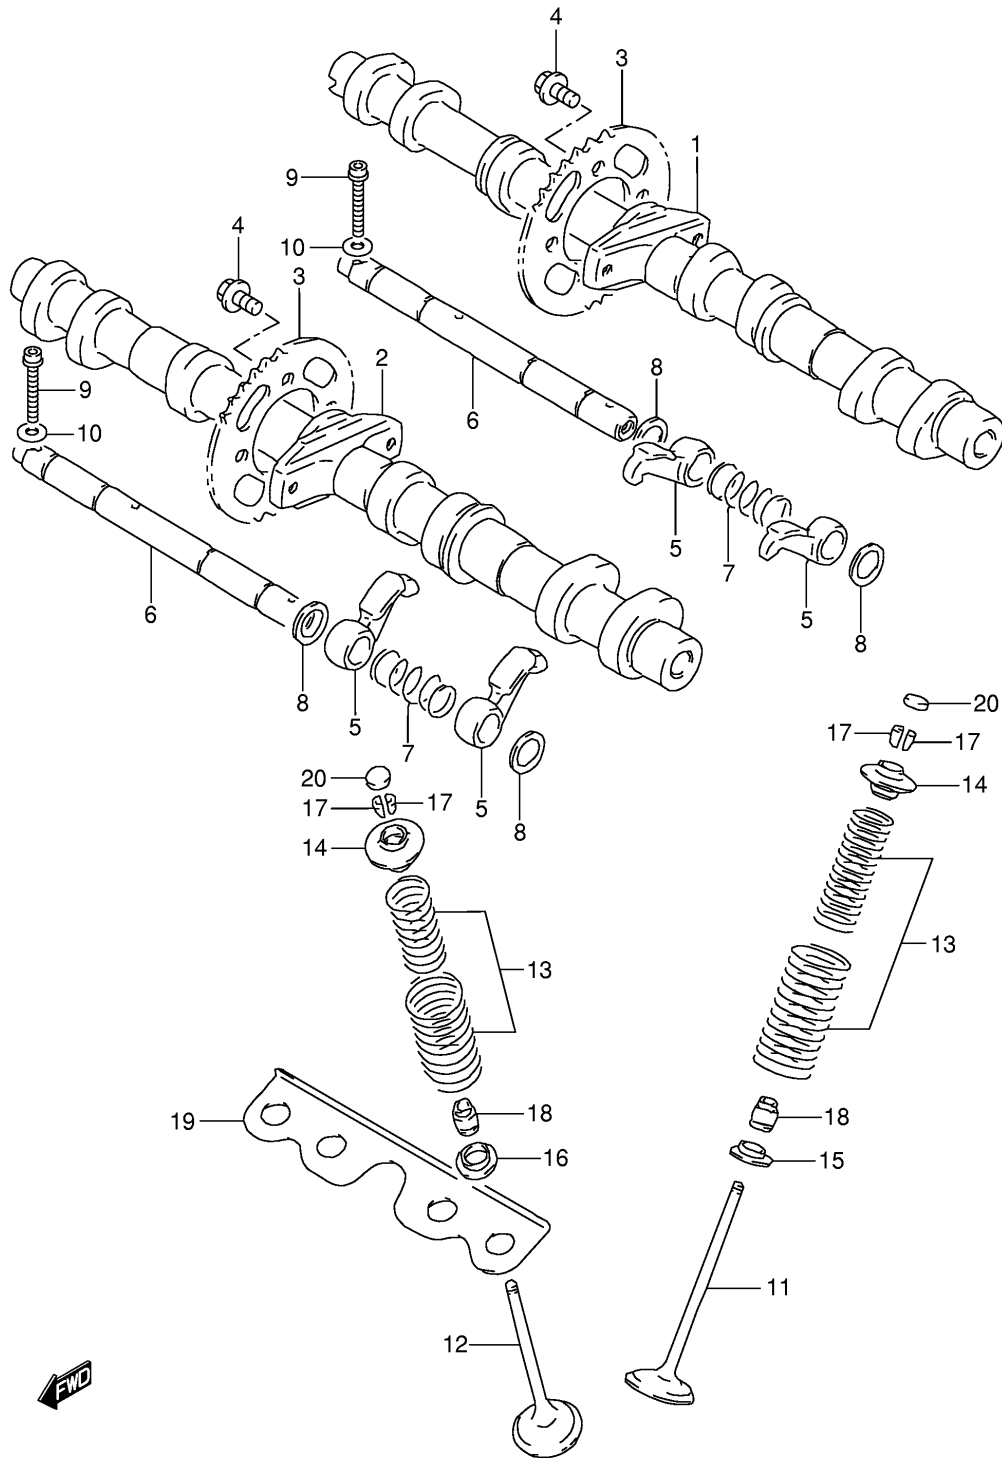

Ref No	Part No	Description
1	12711-19E00	Cam Shaft, Intake
2	12721-19E00	Cam Shaft, Exhaust
3	12741-26E00	Sprocket, Cam Shaft
4	09103-07001	Bolt (7x11.5)
5	12841-33C02	Arm, Valve Rocker
6	12861-19E00	Shaft, Valve Rocker Arm
7	09440-14044	Spring
8	08212-12183	Washer
9	07120-06253	Bolt
10	08322-01063	Washer
11	12911-19E00	Valve, Intake
12	12912-19E00	Valve, Exhaust
13	12920-41C00	Spring Set, Valve
14	12931-41C01	Retainer, Valve Spring
15	12933-81400	Seat, Spring Intake
16	12934-27A01	Seat, Spring Exhaust
17	12932-27A00	Cotter, Valve
18	09289-05011	Oil Seal (5x10x8.7)
19	11137-19C01	Plate, Valve Seat
20	12892-41C00-230	Shim, Tappet (t:2.30)
20	12892-41C00-235	Shim, Tappet (t:2.35)
20	12892-41C00-240	Shim, Tappet (t:2.40)
20	12892-41C00-245	Shim, Tappet (t:2.45)
20	12892-41C00-250	Shim, Tappet (t:2.50)
20	12892-41C00-255	Shim, Tappet (t:2.55)
20	12892-41C00-260	Shim, Tappet (t:2.60)
20	12892-41C00-265	Shim, Tappet (t:2.65)
20	12892-41C00-270	Shim, Tappet (t:2.70)
20	12892-41C00-275	Shim, Tappet (t:2.75)
20	12892-41C00-280	Shim, Tappet (t:2.80)
20	12892-41C00-285	Shim, Tappet (t:2.85)
20	12892-41C00-290	Shim, Tappet (t:2.90)
20	12892-41C00-295	Shim, Tappet (t:2.95)
20	12892-41C00-300	Shim, Tappet (t:3.00)
20	12892-41C00-305	Shim, Tappet (t:3.05)
20	12892-41C00-310	Shim, Tappet (t:3.10)
20	12892-41C00-315	Shim, Tappet (t:3.15)
20	12892-41C00-320	Shim, Tappet (t:3.20)
20	12892-41C00-325	Shim, Tappet (t:3.25)
20	12892-41C00-330	Shim, Tappet (t:3.30)
20	12892-41C00-335	Shim, Tappet (t:3.35)
20	12892-41C00-340	Shim, Tappet (t:3.40)
20	12892-41C00-345	Shim, Tappet (t:3.45)
20	12892-41C00-350	Shim, Tappet (t:3.50)
21	12800-41810	Shim Set, Tappet 0inc.ref.no.20-5~20-25 (5pcs.each) & No.22
22	99000-69471	• . Case, Tappet Shim