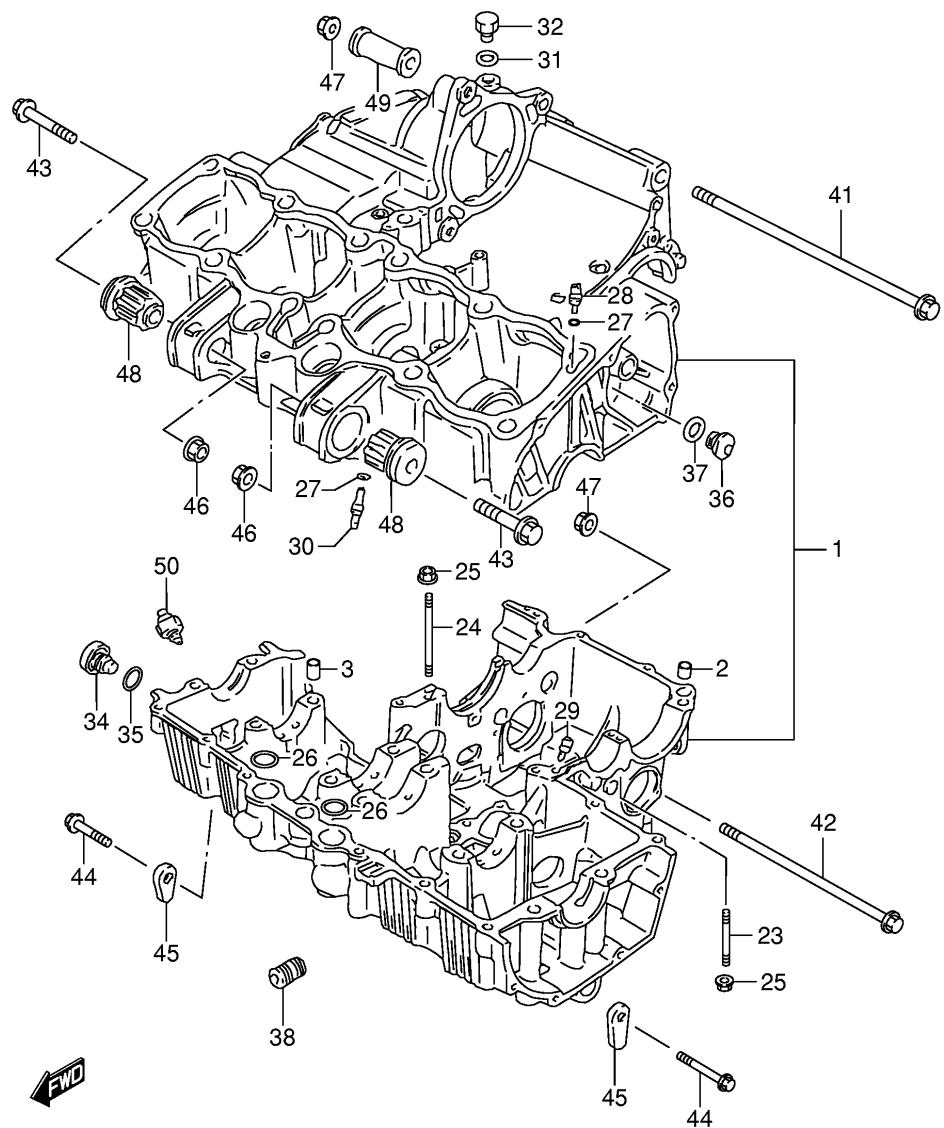

Ref No	Part No	Description
1	11171-43C01	Cover, Cylinder Head
2	11173-27A02	Gasket, Head Cover No.1
3	11178-27A01	Gasket, Head Cover No.2
4	11179-27A02	Gasket, Head Cover No.3
5	09106-07009	Bolt (7x17.5)
6	09106-07010	Bolt (7x31)
7	09161-11008	Washer
8	09360-08009	Bolt, Union
9	09168-08008	Gasket
10	09248-12004	Plug, Head Cover
11	09168-12002	Gasket
12	04221-08129	Pin
13	11176-31301	Cover, Breather
14	11177-27A00-H17	Gasket, Breather Cover
15	01550-06203	Bolt
16	11401-19852	Gasket Set

Ref No	Part No	Description
1	11210-43C00	Cylinder
2	09108-10109	Stud Bolt (10x150)
3	09108-10073	Stud Bolt (10x143)
4	11241-27A03	Gasket, Cylinder
5	01421-06203	Stud Bolt
6	08316-10063	Nut
7	09206-13017	Pin
8	11328-27A04	Hose, Oil Head Cooler
9	09280-14011	O Ring (d:2.5,id:13.8)
10	09280-15007	O Ring (d:2.4,id:15.8)
11	07130-06163	Bolt

Ref No	Part No	Description
1	12760-26E00	Chain, Cam Shaft Drive
2	12771-26E00	Guide, Cam Chain No.1
3	12810-26E00	Tensioner, Cam Chain
4	12814-34200	Cushion
5	12782-26E00	Guide, Cam Chain No.2
6	01550-06163	Bolt
7	12830-46E10	Adjuster Assy, Tensioner
8	12834-27A00	• Plug
9	12832-27A00	• Gasket
10	12833-26D10	• Spring
11	12837-27A10	Gasket, Adjuster
12	07130-06253	Bolt