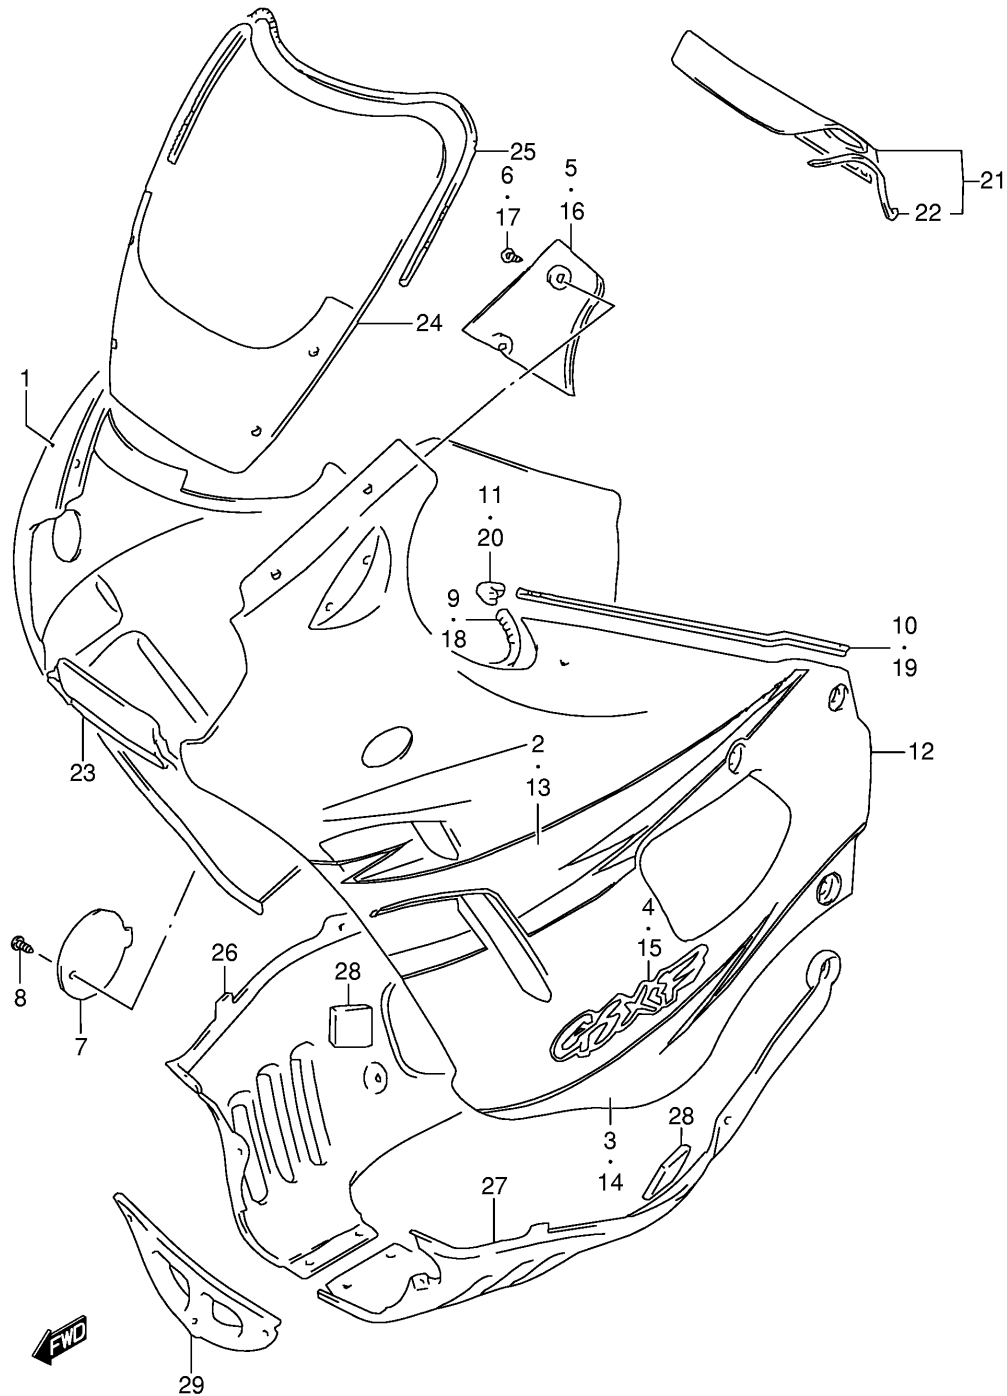

Ref No	Part No	Description
27	94481-19C00-35W	Cover, Under Lh (charcoal)
28	94475-48B10	Cushion
29	94475-19C01	Cover, Under Front