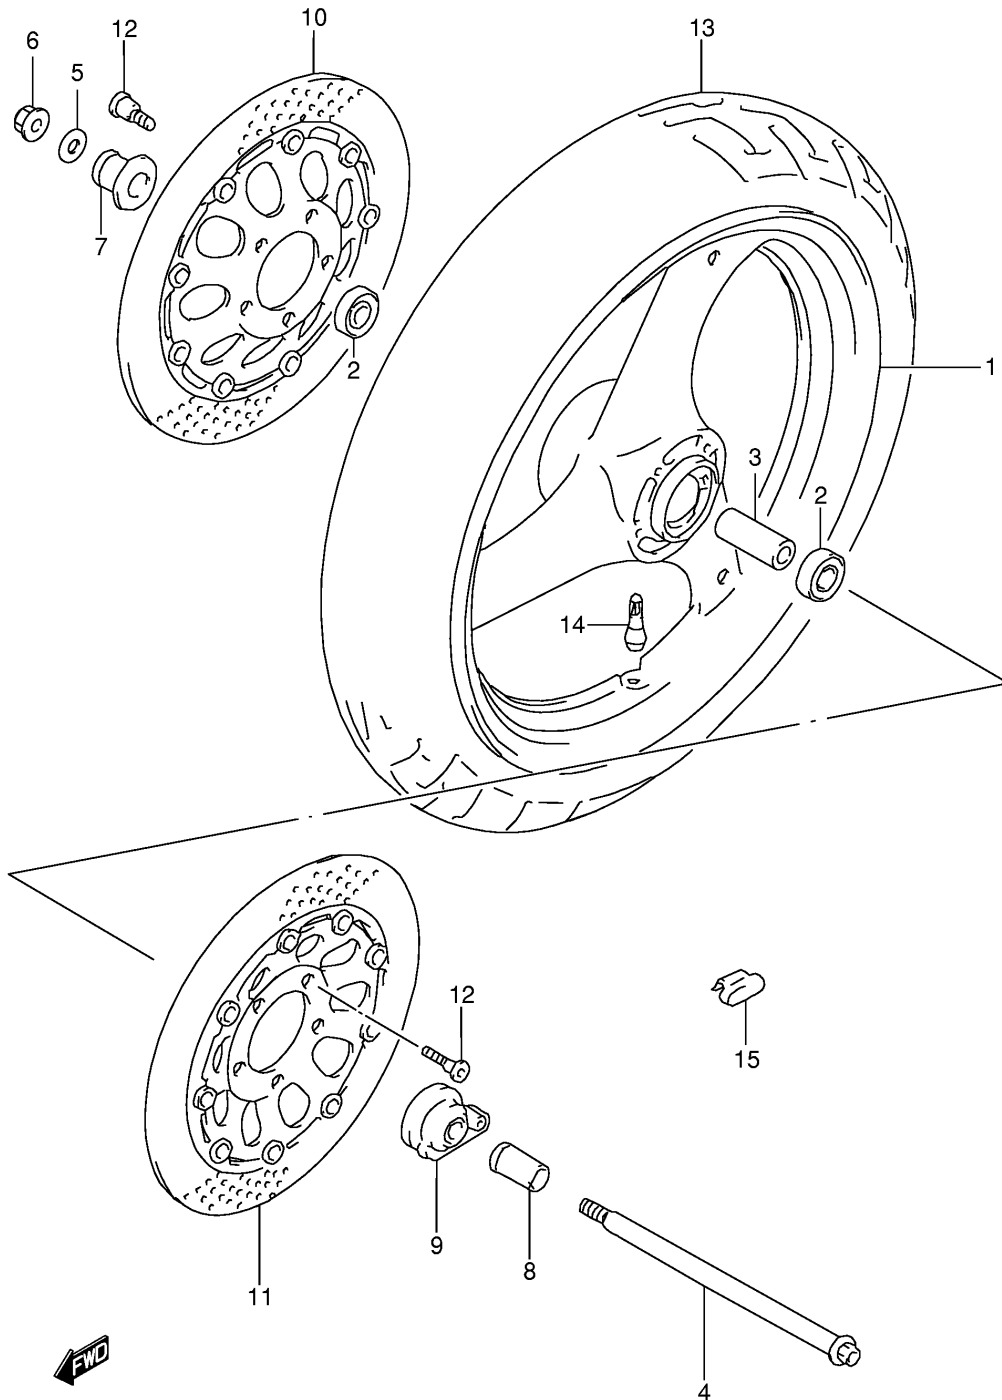

Ref No	Part No	Description	
1	54111-34C00-12R	Wheel, Front (mt3.00x17)	Silver
2	08123-63027	Bearing	
3	09180-15011	Spacer (15.3x21.7x63)	
4	54711-19C00	Axle, Front	
5	08322-01127	Washer	
6	09159-12028	Nut	
7	54740-33410	Spacer, Bearing Rh	
8	54741-19C00	Spacer, Axle Lh	
9	54600-30B02	Box Assy, Speedometer Gear	
10	59210-32C31	Disc, Front Brake Rh	(silver/black)
11	59220-32C31	Disc, Front Brake Lh	(silver/black)
12	09106-08125	Bolt	
13	55110-19C10	Tire, T/I Front (110/80 V17)	Dunlop
14	43130-24A11	Valve Assy, Wheel Rim, Tr412	
15	55411-00A00	Balancer (10g)	
15	55412-00A01	Balancer (20g)