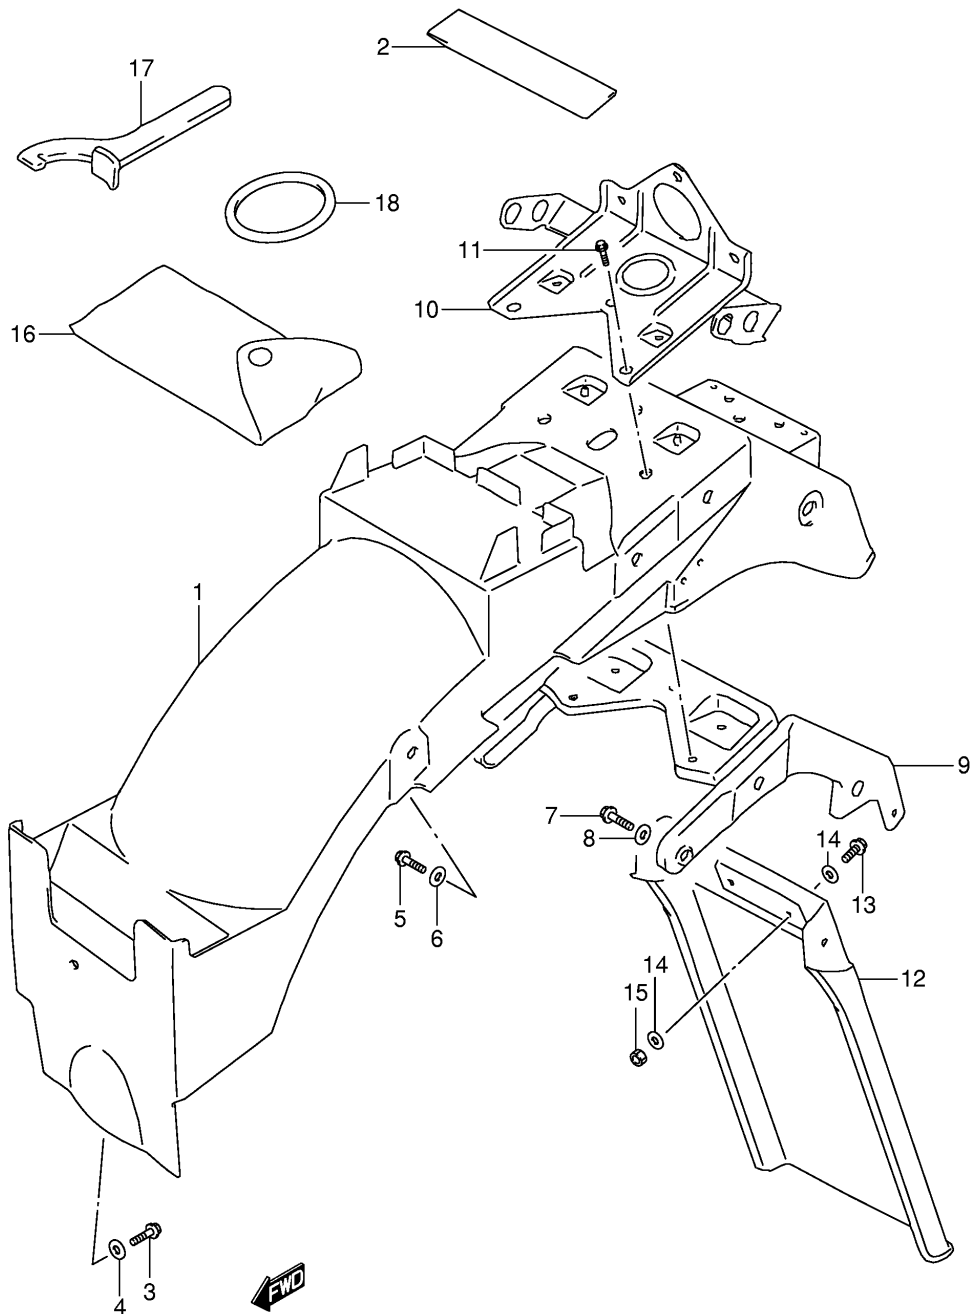

Ref No	Part No	Description
1	63111-19C00	Body, Rear Fender
1	63111-19C20	Body, Rear Fender
2	63191-19C00	Cushion, Fender
3	01550-06103	Bolt, Front
4	09169-06037	Washer
5	01550-06203	Bolt, Side
6	09169-06037	Washer
7	01550-06203	Bolt, Rear
8	09169-06042	Washer
9	63120-19C00	Reinforcement, Rear Fender
10	63460-19C01	Bracket, Lap
11	01550-06123	Bolt
12	63311-19C00	Extension, Rear Fender
13	02142-06163	Screw
14	09160-06019	Washer
15	08319-21066	Nut
16	09800-21036	Tool Assy
17	09822-00005	Clamp, Wrench
18	09280-61002	Band