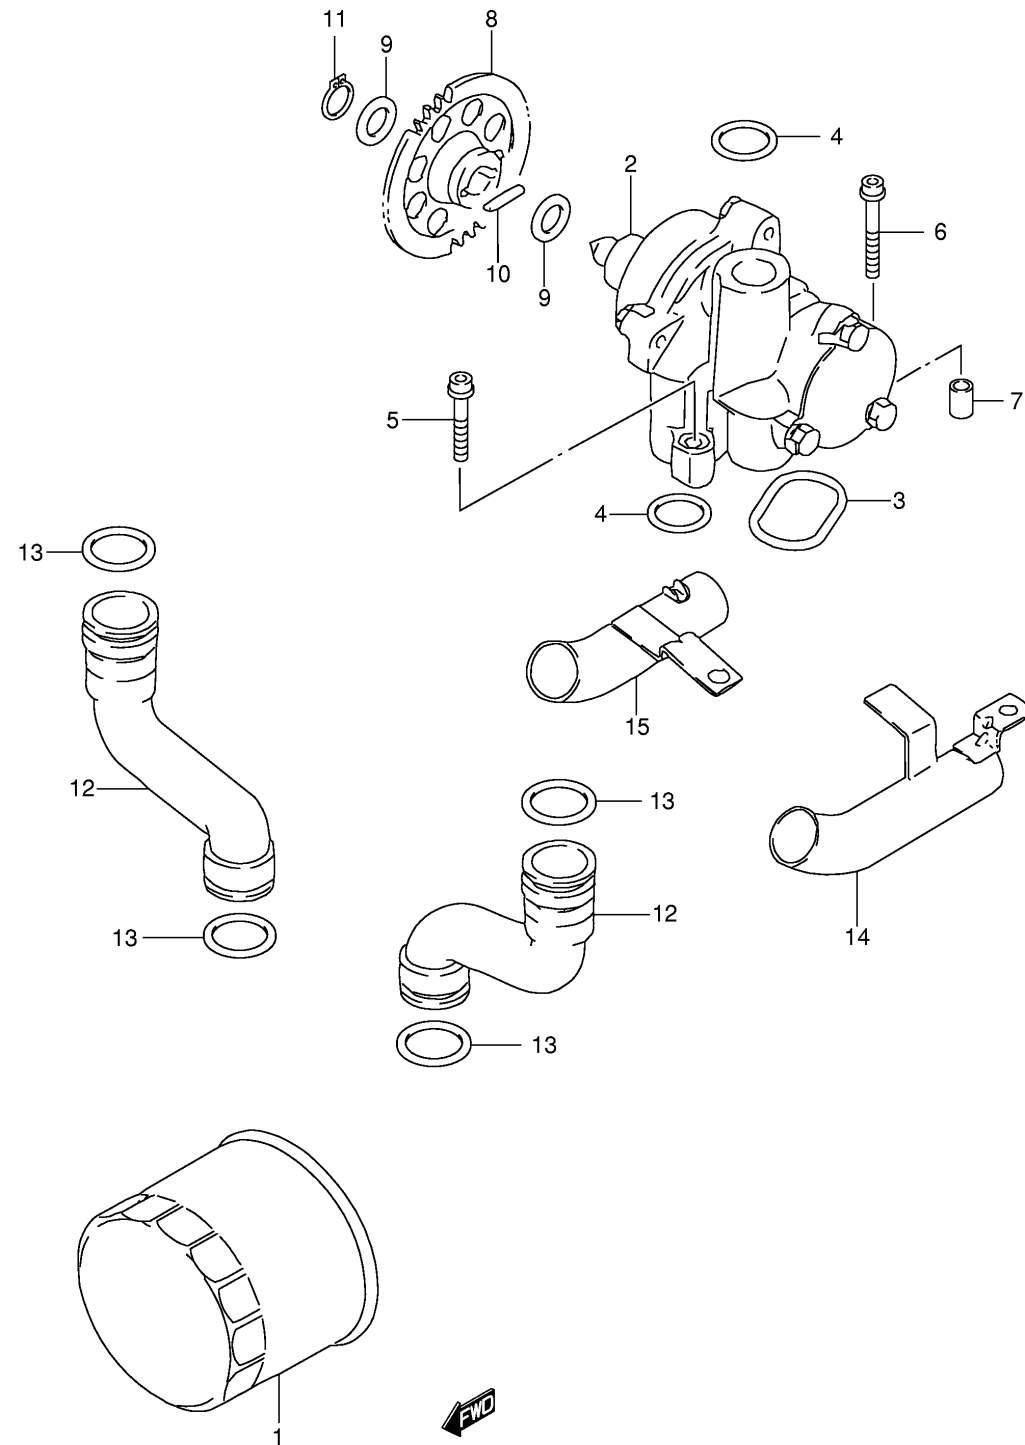

Ref No	Part No	Description
1	16510-06B01	Filter, Engine Oil
2	16400-06B01	Pump Assy, Engine Oil
3	16491-27A01	O Ring, Oil Pump
4	09280-18009	O Ring (d:3.2,id:17.8)
5	07130-06303	Bolt
6	07130-06353	Bolt
7	04211-09129	Pin
8	16332-19C00	Gear, Oil Pump Driven
9	08221-12205	Washer
10	09261-05006	Pin
11	08331-31126	Circlip
12	16481-17D00	Pipe, Outlet
13	09280-22016	O Ring (d:3.7,id:21.7)
14	16530-27A02	Pipe, Oil Under,lh
15	16540-27A02	Pipe, Oil Under,rh