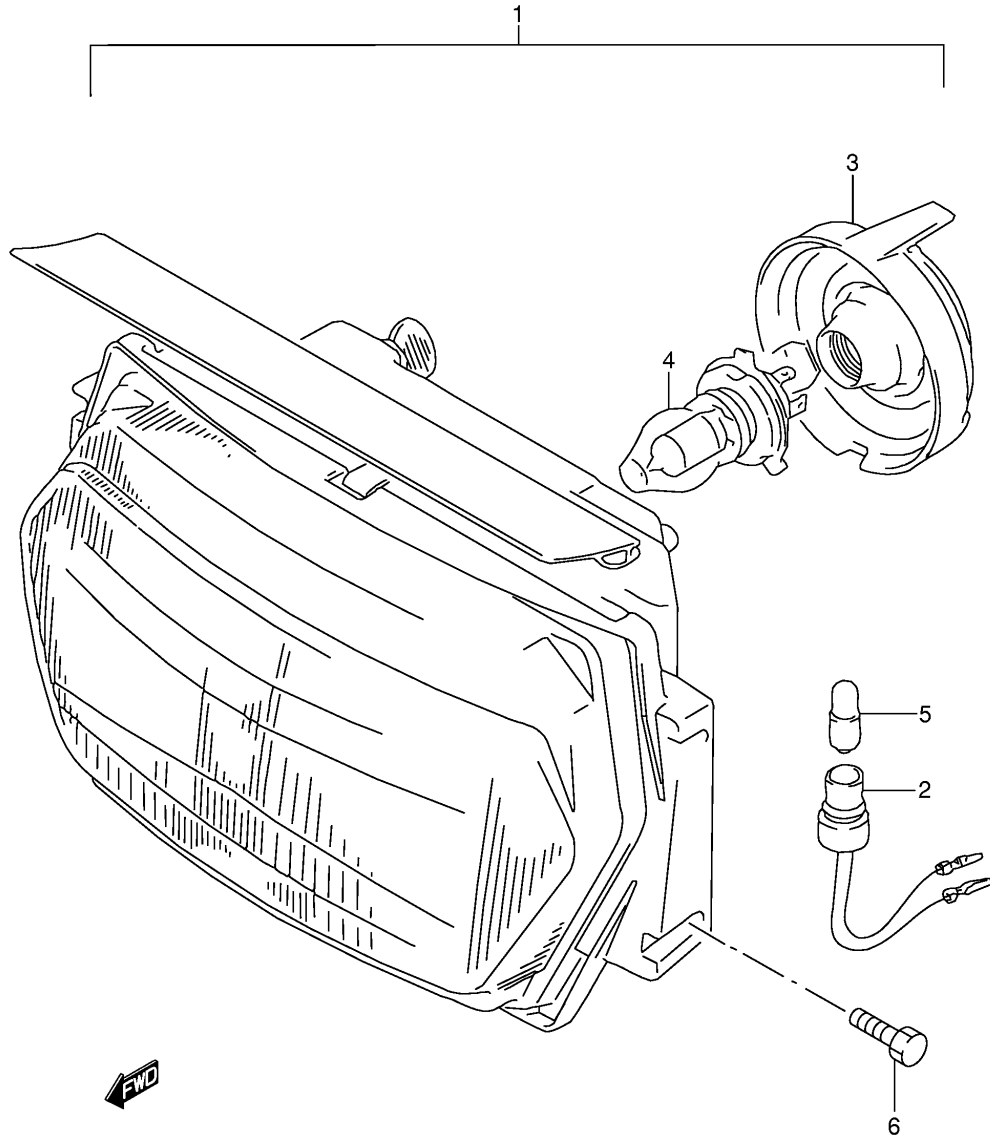

Ref No	Part No	Description
1	35100-34C01-999	Headlamp Assy
1	35100-20C51-999	Headlamp Assy
2	36118-32B10	• Socket
3	35173-48B00	• Socket Cover
4	09471-12060	Bulb (12v,60/55w)
5	09471-12063	Bulb (12v,4w)
6	01580-06203	Bolt