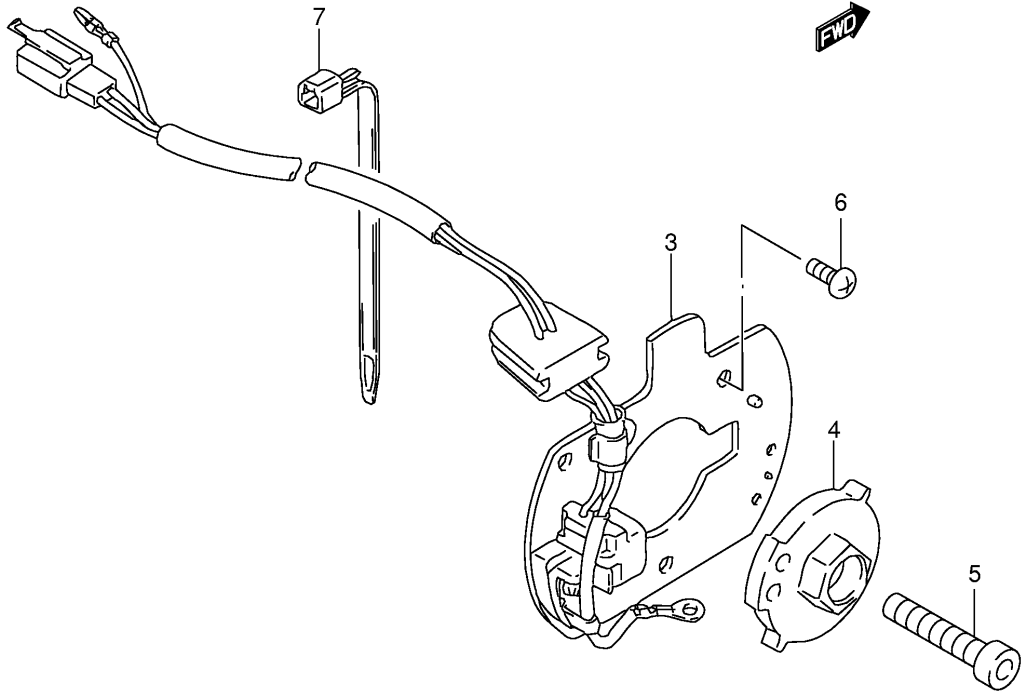

Ref No	Part No	Description
1	32900-19C60	Igniter Assy
2	02142-06123	Screw
3	33110-17C00	Signal Generator Assy
4	33120-19C20	Rotor, Signal
5	07130-08303	Bolt
6	02112-05103	Screw
7	09407-11401	Clamp (1:95)