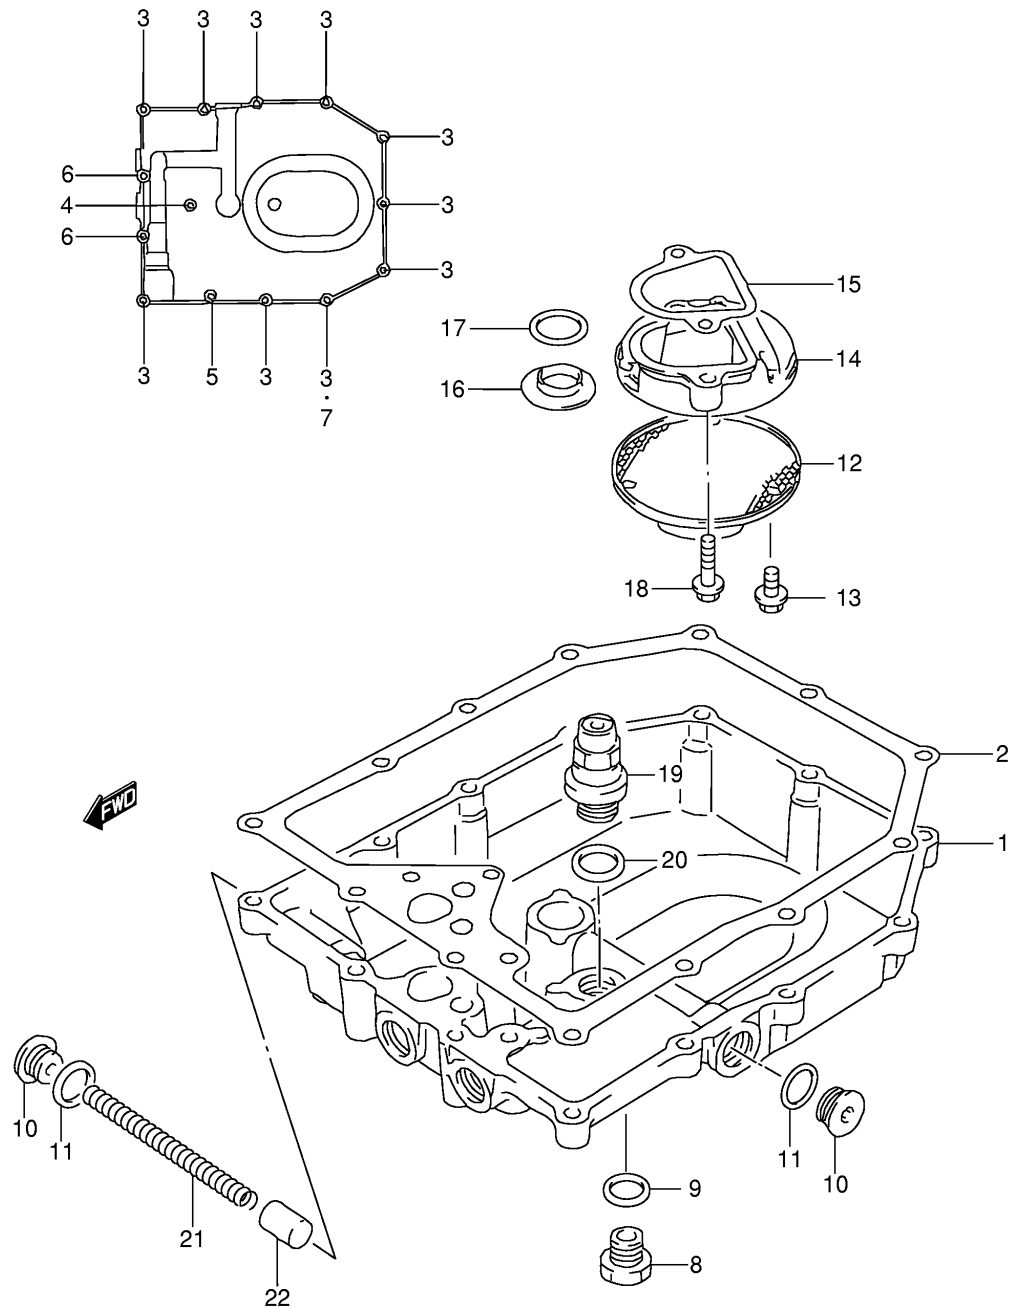

Ref No	Part No	Description
1	11511-19C00	Pan, Oil
2	11489-27A20	Gasket, Oil Pan
3	07130-06253	Bolt
4	07130-06353	Bolt
5	07130-06403	Bolt
6	07130-06453	Bolt
7	09168-06024	Gasket
8	09247-14001	Plug, Oil Drain
9	09168-14002	Gasket
10	09248-16010	Plug, Oil Gallery
11	09168-16002	Gasket
12	16520-06B01	Strainer, Engine Oil
13	01570-06123	Bolt
14	16525-48B01	Protector, Strainer
15	16528-27A20	Gasket, Protector
16	16529-27A01	Gasket, Oil Outlet
17	09280-18009	O Ring (d:3.2,id:17.8)
18	01550-06253	Bolt
19	16440-27A01	Regulator, Engine Oil
20	09168-16002	Washer
21	09440-09023	Spring
22	16442-34301	Plunger, Oil Control