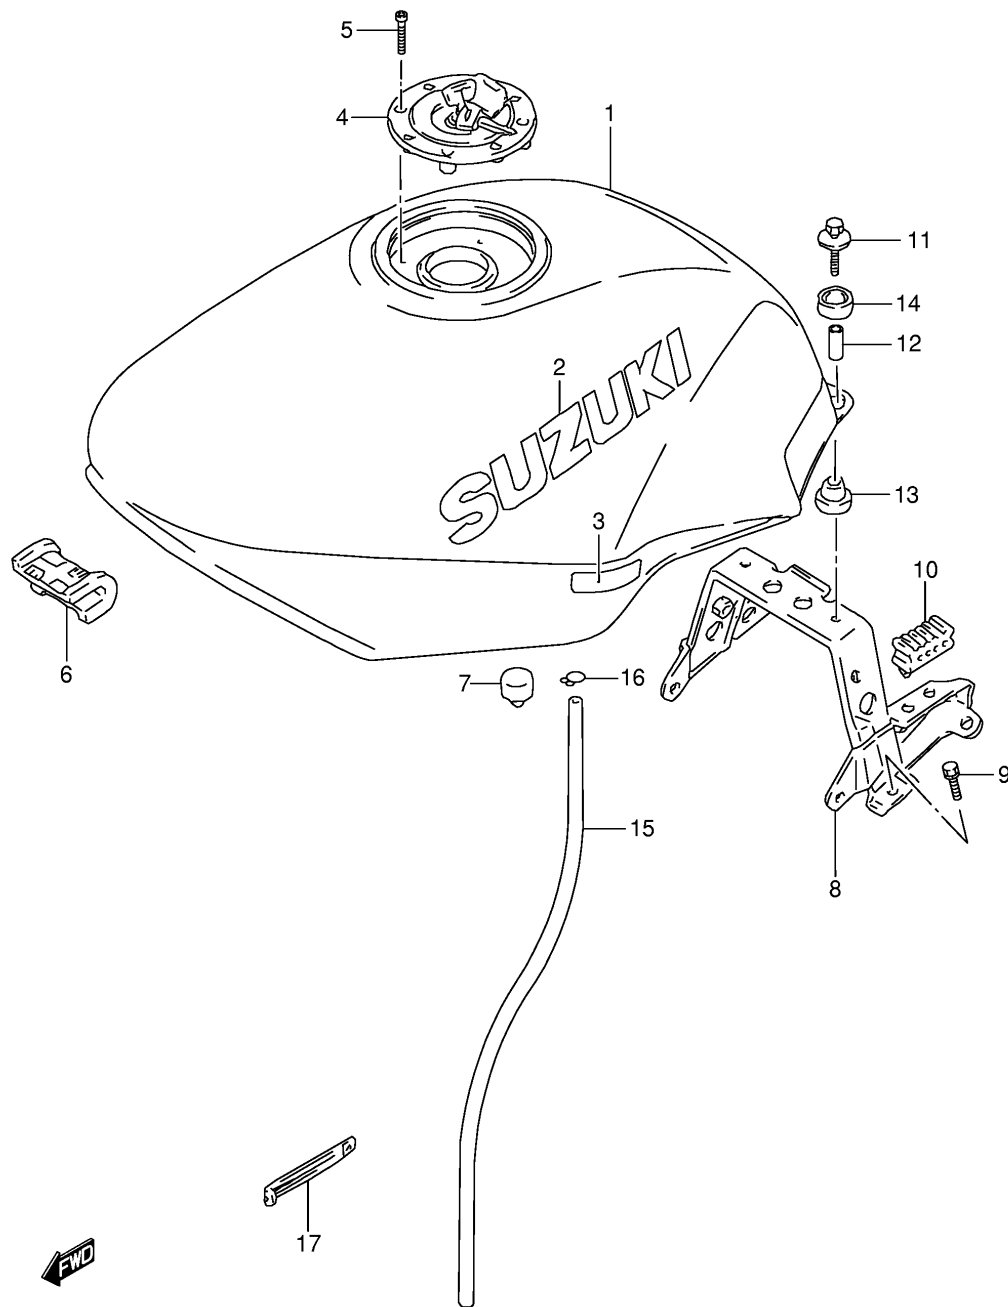

Ref No	Part No	Description
1	44100-43C30-33J	Tank Assy, Fuel (black)
1	44100-43C30-1LF	Tank Assy, Fuel (blue)
1	44100-43C30-Z66	Tank Assy, Fuel (yellow)
1	44100-43C40-33J	Tank Assy, Fuel (black)
1	44100-43C40-1LF	Tank Assy, Fuel (blue)
1	44100-43C40-Z66	Tank Assy, Fuel (yellow)
2	68111-12C00-17U	• . Emblem (gray)
2	68111-12C00-20G	• . Emblem (charcoal)
3	32851-10D00	Protector, Fuel Tank
4	44201-01832	Cap Set, Fuel Tank
5	09106-05017	Bolt
6	44511-19C00	Cushion, Fuel Tank Front
7	09321-10011	Cushion, Fuel Tank Side
8	44550-19C00	Bracket, Rear
9	09137-06017	Bolt
10	45149-31300	Cushion, Fuel Tank Side Rear
11	09116-06172	Bolt, Rear
12	09180-06271	Spacer
13	09320-10038	Cushion, Rear
14	09320-14017	Cushion, Rear
15	44423-19C00	Hose, Water Drain
16	09401-08401	Clip
17	09404-08420	Clamp