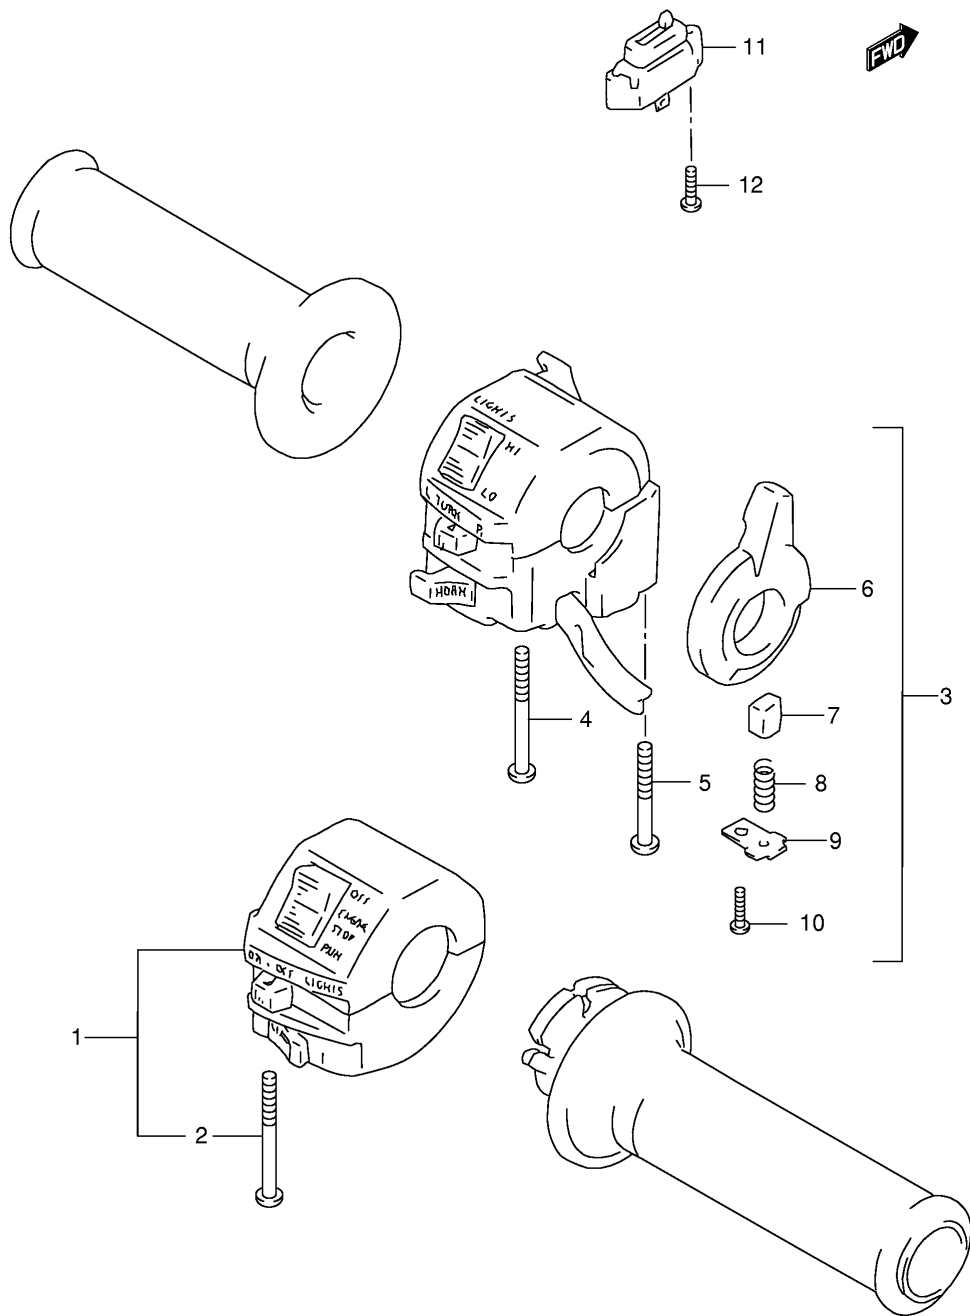

Ref No	Part No	Description
1	37200-17C04	Sdwitch Assy, Handle,rh
2	02112-05455	• . Screw
3	37400-32B01	Switch Assy, Handle,lh
4	02112-05455	• . Screw
5	02112-05403	• . Screw
6	37481-30B01	• . Lever, Choke
7	37482-30B00	• . Piece, Slide
8	37483-30B00	• . Spring
9	37486-30B00	• . Plate
10	03511-04123	• . Screw
11	37560-38A00	Switch Assy, Clutch
12	37564-26E00	Screw