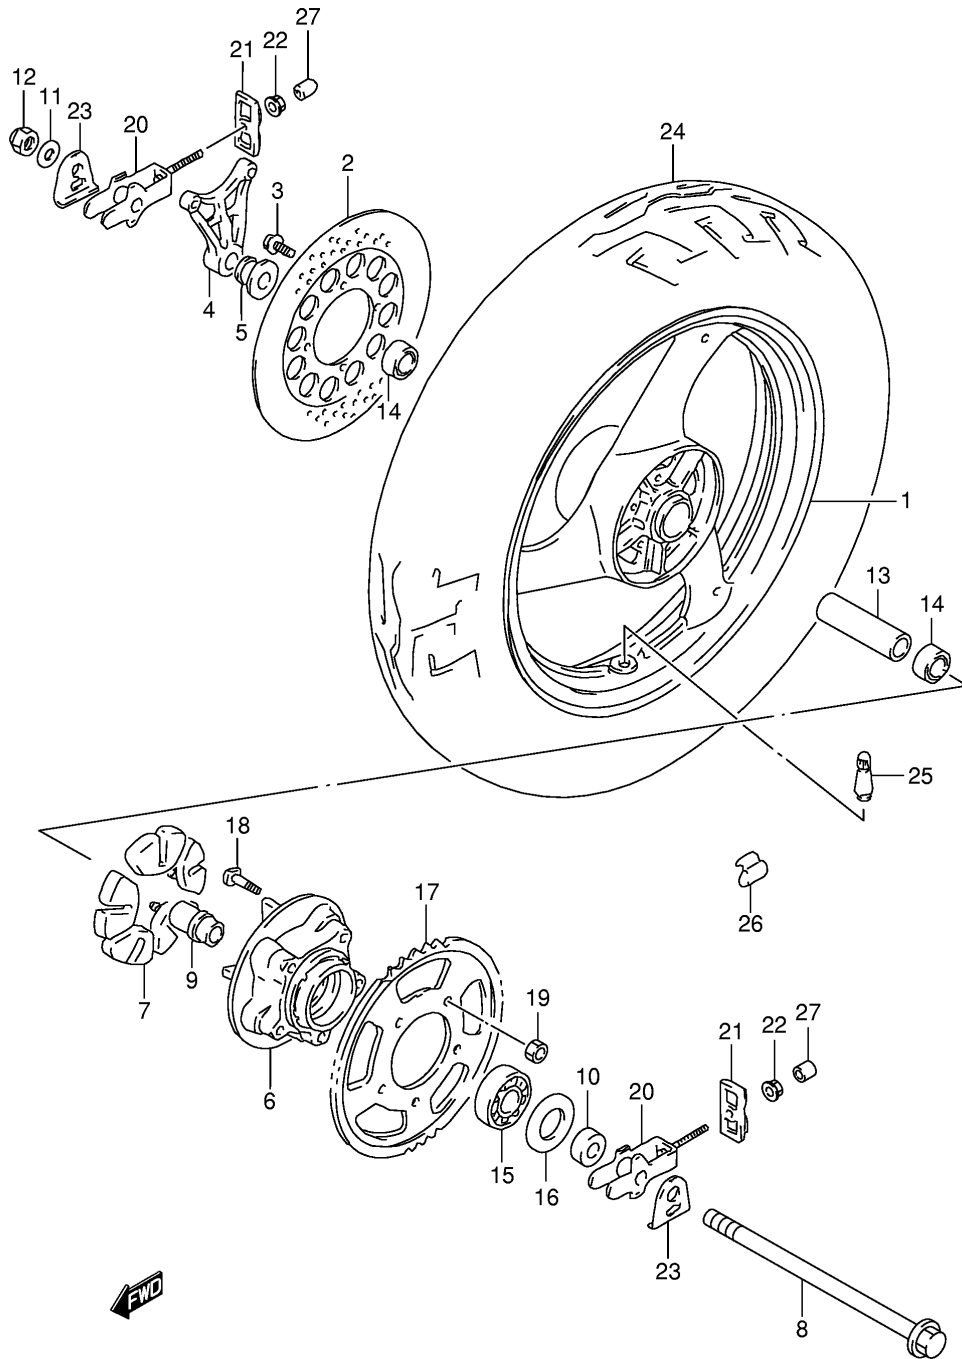

Ref No	Part No	Description
1	64111-34C00-12R	Wheel, Rear (mt3.50x17) Silver
2	69211-01D00	Disc, Rear Brake
3	09106-08131	Bolt
4	69721-43400	Bracket, Caliper
5	64740-19C00	Spacer, Rear Axle,rh
6	64611-17C01	Drum, Rear Sprocket
7	64651-27A01	Absorber, Rear Hub Shock
8	64711-19C00	Axle, Rear
9	64733-34C00	Retainer, Drum
10	64751-34C00	Spacer, Rear Axle,lh
11	09160-17013	Washer
12	08319-21168	Nut
13	09180-17067	Spacer, Bearing (17.5x28x49.80)
14	08143-63037	Bearing
15	09262-25073	Bearing
16	09285-35001	Oil Seal (35x62x8)
17	64511-20C21	Sprocket, Rear (nt:45)
18	09119-10037	Bolt
19	08319-31107	Nut
20	61410-20C02	Adjuster, Chain
21	61421-20C01	Plate, Guide
22	08319-31087	Nut
23	61445-20C01	Washer, Chain Adjuster
24	65110-19C10	Tire, T/I Rear (140/80 V17) Dunlop
25	43130-24A11	Valve Assy, Wheel Rim, Tr412
26	55411-00A00	Balancer (10g)
26	55412-00A01	Balancer (20g)
27	61442-33300	Cap