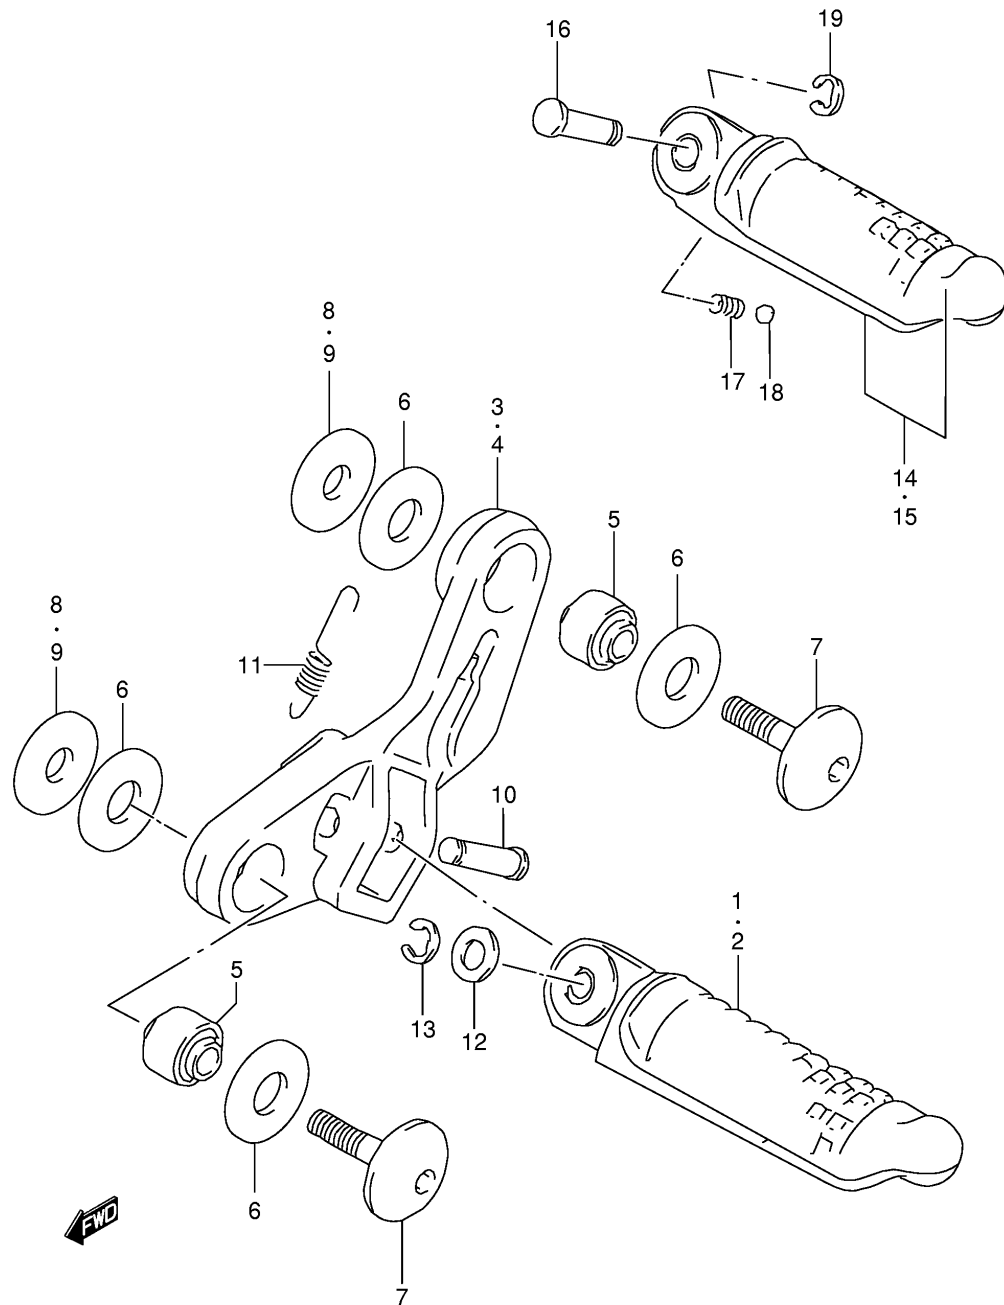

Ref No	Part No	Description
1	43510-19C01	Footrest Assy, Front Rh
2	43520-19C01	Footrest Assy, Front Lh
3	43531-19C00	Holder, Front Footrest Rh
4	43541-19C00	Holder, Front Footrest Lh
5	09319-08033	Bush, Holder
6	09161-12006	Washer, Holder
7	09106-08137	Bolt
8	09160-08110	Washer
9	09160-08503	Washer
10	09208-08010	Pin
11	09443-08049	Spring
12	08322-01083	Washer
13	08332-11063	E Ring
14	43610-20C00	Bar, Pillion Footrest Rh
15	43710-20C00	Bar, Pillion Footrest Lh
16	09208-08011	Pin
17	09440-05005	Spring
18	06111-07004	Ball
19	08332-11063	E Ring