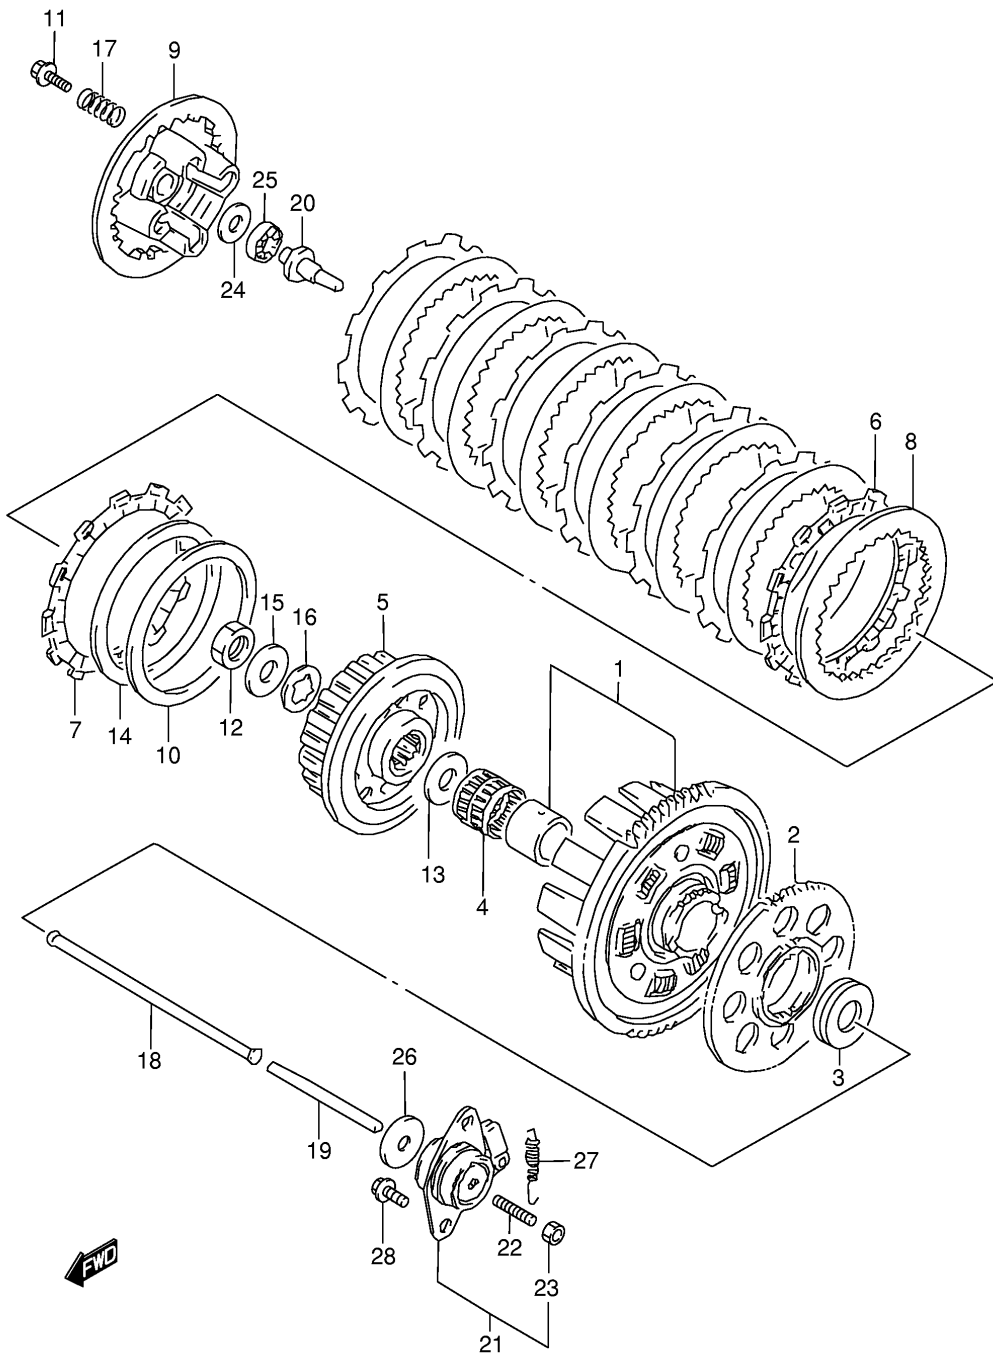

Ref No	Part No	Description
1	21200-26833	Gear, Primary Driven (nt:75)
2	22721-17D02	Gear, Generator (nt:34/64)
3	09160-25037	Washer (25.1x54x2.5)
4	09263-35017	Bearing (35x40x35.8)
5	21410-27A02	Hub, Clutch Sleeve
6	21441-37430	Plate, Clutch Drive No.1
7	21442-37401	Plate, Clutch Drive No.2
8	21451-05A00	Plate, Clutch Driven
9	21462-27A00	Disk, Clutch Pressure
10	21471-37400	Seat, Clutch Plate Wave
11	09116-06150	Bolt (6x25)
12	09140-22008	Nut, Clutch Sleeve Hub
13	09160-25056	Washer (25x50x2.5)
14	09164-00004	Washer
15	09164-22007	Washer (22.2x35x2)
16	09181-22251	Washer (22x36x1.0)
17	09440-20020	Spring, Clutch
18	23110-20C00	Rod, Clutch Push, Rh
19	23111-15501	Rod, Clutch Push, Lh
20	23121-27A00	Piece, Clutch Push
21	23200-31300	Screw Assy, Clutch Release
22	09134-06010	• . Screw (6x25)
23	08310-00067	• . Nut
24	09160-15045	Washer (15.5x28x1)
25	09263-15003	Bearing, Clutch (15x28x2)
26	09285-06015	Seal, Clutch (6x34x5.5)
27	09443-07038	Spring, Clutch Return
28	01550-06163	Bolt, Clutch Screw