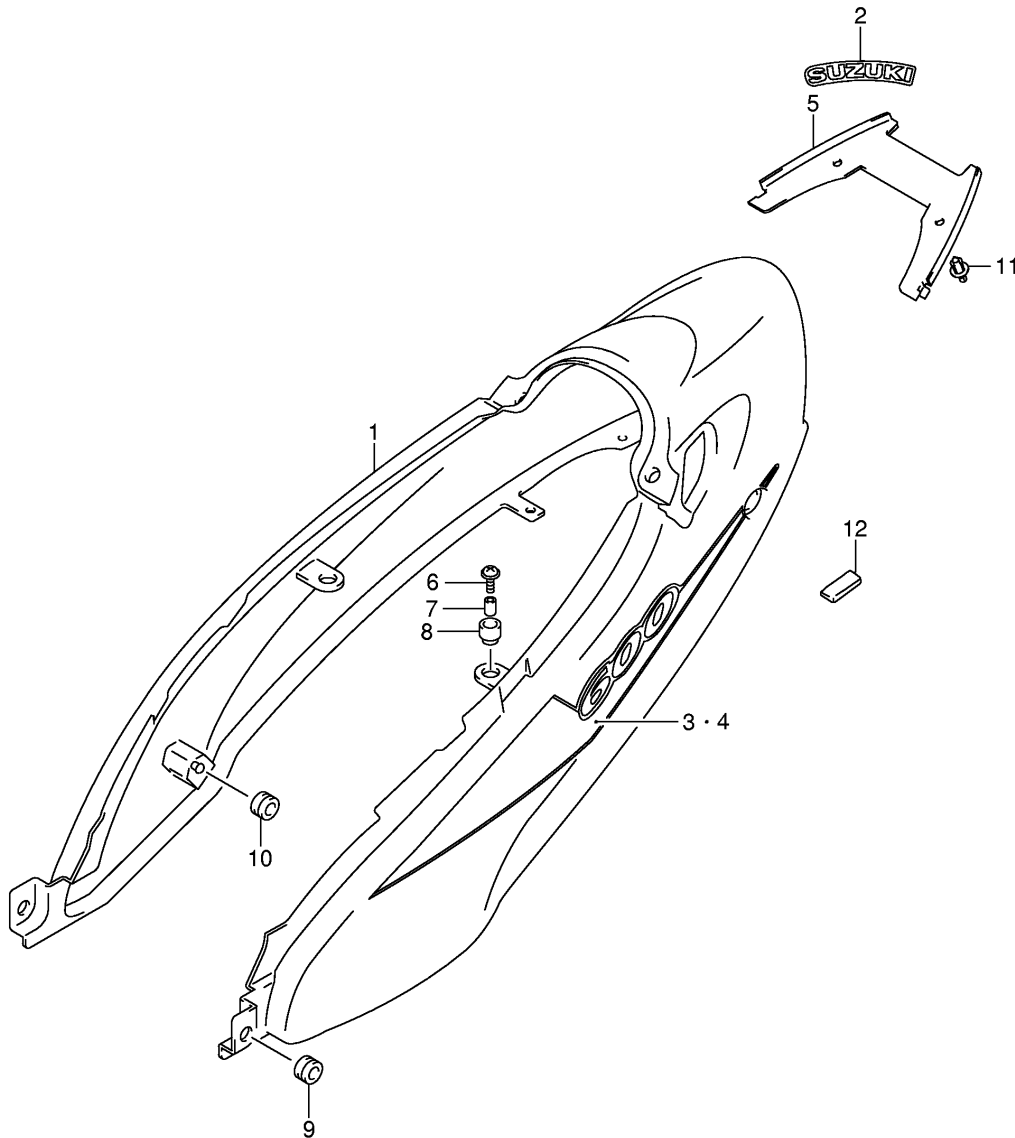

Ref No	Part No	Description

1	47110-08F90-ZXX	Cover, Frame Rh (white)
1	47110-08F90-YU7	Cover, Frame Rh (red)
2	68131-39F00-019	• Emblem (black)
3	68135-08F20-BWB	• Tape, Frame Cover Rh
3	68135-08F20-BWC	• Tape, Frame Cover Rh
4	68145-08F20-BWB	• Tape, Frame Cover Lh
4	68145-08F20-BWC	• Tape, Frame Cover Lh
5	47321-08FA0	Cover, Frame Lower
6	09136-06105	Screw, Upper
7	09180-06286	Spacer
8	09320-10045	Cushion
9	09320-08028	Cushion, Front
10	09320-08018	Cushion, Center
11	09409-08308-5ES	Clip (black)
12	44894-24A00	Cushion, Rear