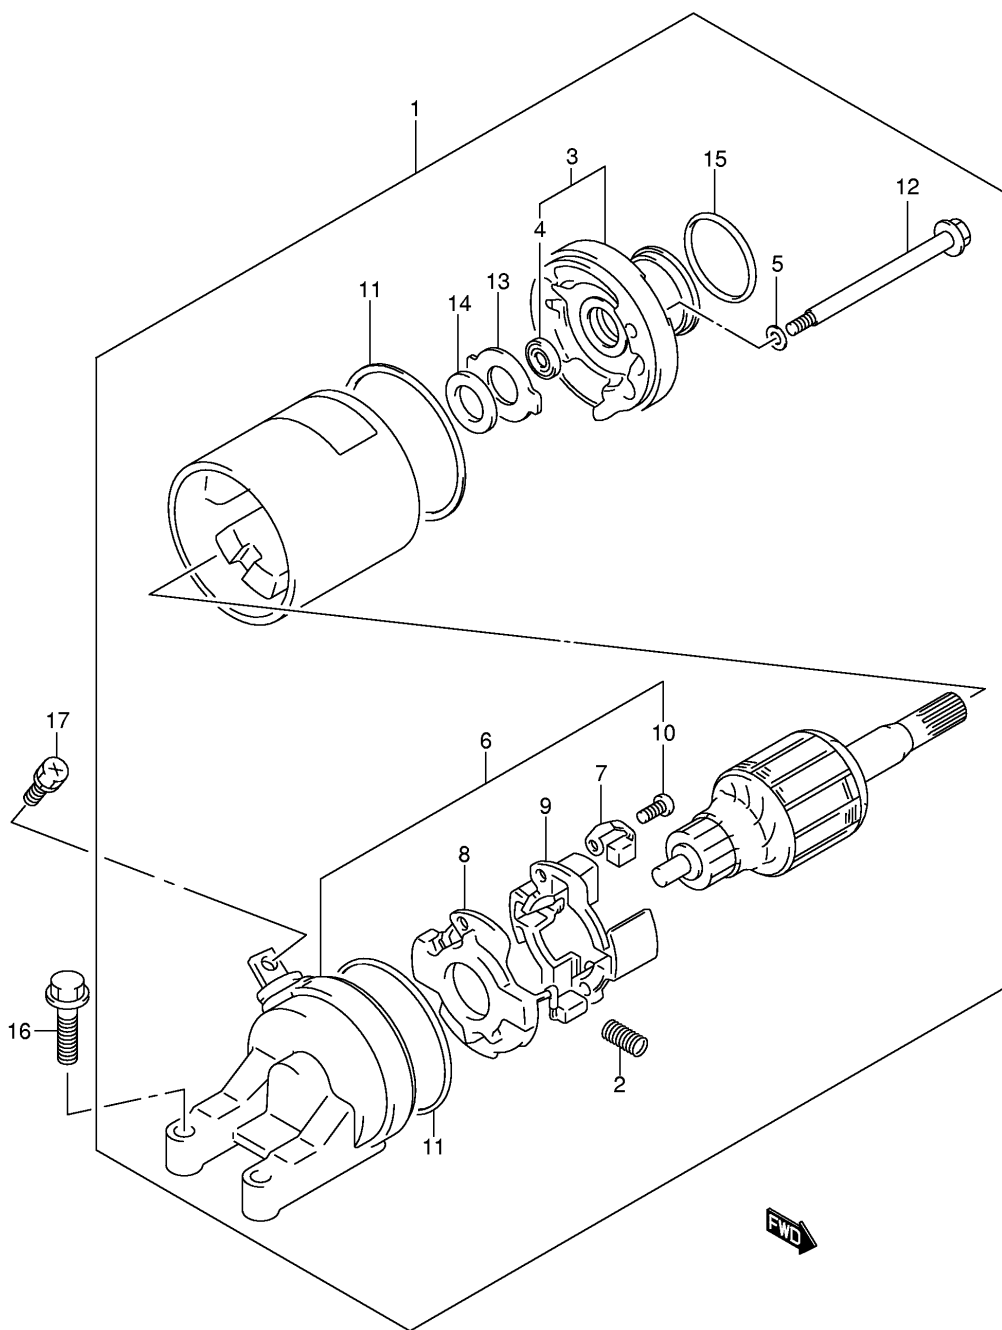

Ref No	Part No	Description
1	31100-08F00	Motor Assy, Starting
2	31135-32C10	• . Spring
3	31150-08F00	• . Bracket
4	31153-49210	•• .. Oil Seal
5	31156-08F00	• . O Ring
6	31175-08F00	• . Frame Assy, Commutator
7	31132-32C10	•• .. Brush
8	31130-32C20	•• .. Brush Sub Assy
9	31133-32C10	•• .. Holder, Brush
10	02112-34123	•• .. Screw
11	31264-32C10	• . O Ring
12	31281-32C10	• . Bolt
13	31361-32C10	• . Plate, Lock
14	31361-38300	• . Shim, No.3
15	09280-24003	• . O Ring (d:3,id:24.5)
16	09128-06024	Bolt, Motor
17	09137-05004	Screw, Mot Lead (5x8)