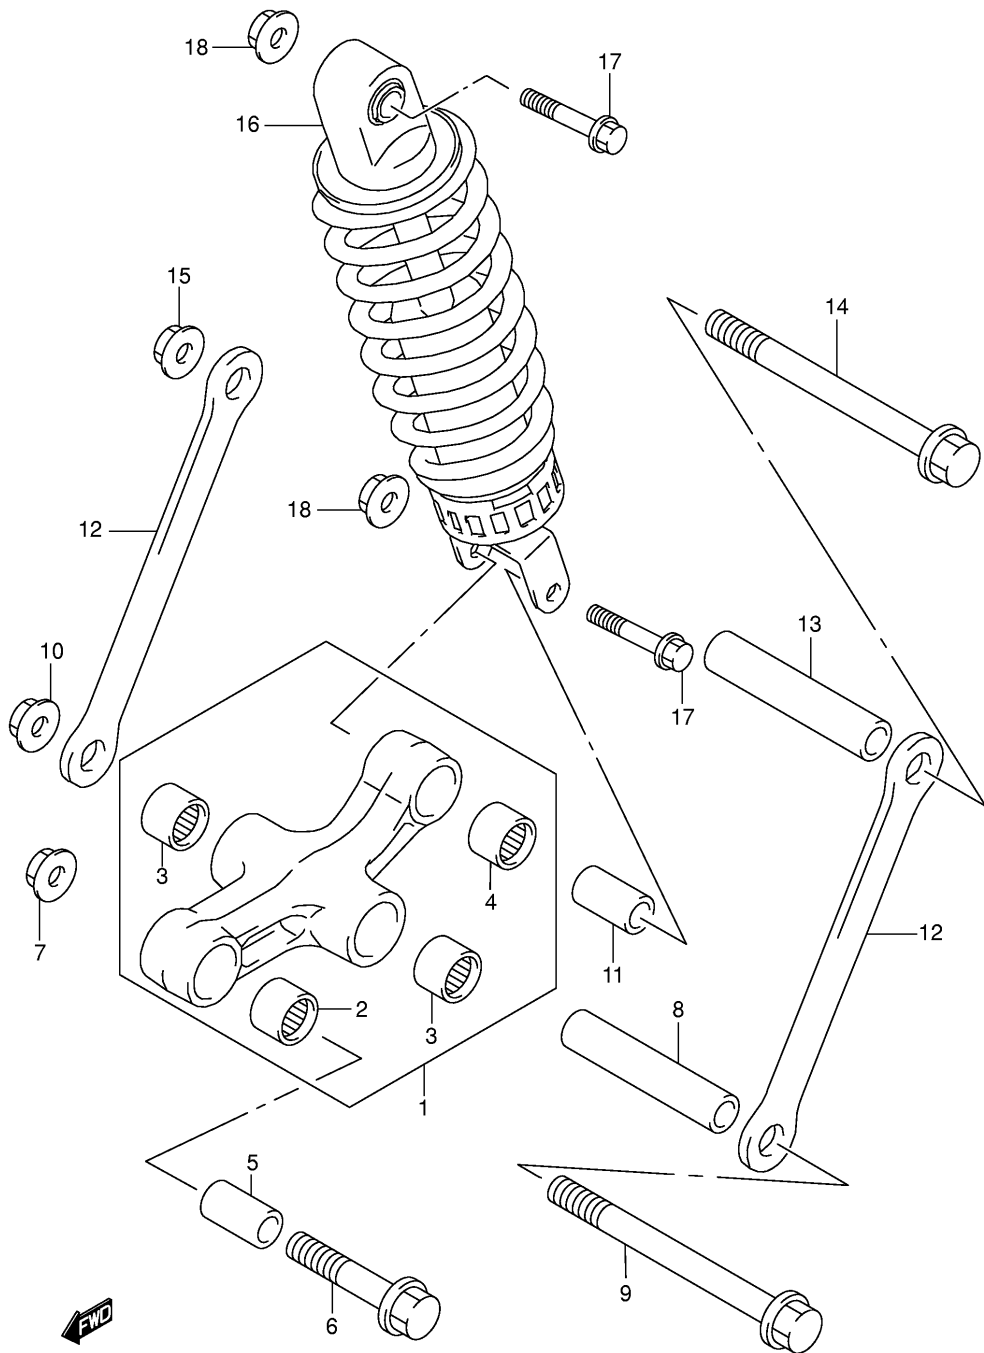

Ref No	Part No	Description
1	62600-08810	Lever Set, Rear Cushion
2	09263-20073	. Bearing, Front (20x27x30)
3	09263-20071	. Bearing, Center (20x27x23.5)
4	09263-17034	. Bearing, Rear (17x24x26)
5	09180-14014	Spacer, Front (14x20x34)
6	09103-14012	Bolt, Front (14x62)
7	08319-31148	Nut
8	62317-40C10	Spacer, Center (14x20x94)
9	62658-40C10	Bolt, Center (14x124)
10	08319-31148	Nut
11	62684-40A10	Spacer, Rear (10x17x30)
12	62641-08F00	Rod, Rear Cushion Lever
13	62317-40C10	Spacer, Rod (14x20x94)
14	62658-40C10	Bolt, Rod (14x124)
15	08319-31148	Nut
16	62100-08F20	Absorber Assy, Rear Shock
17	09103-10213	Bolt (10x52)
18	08319-31107	Nut