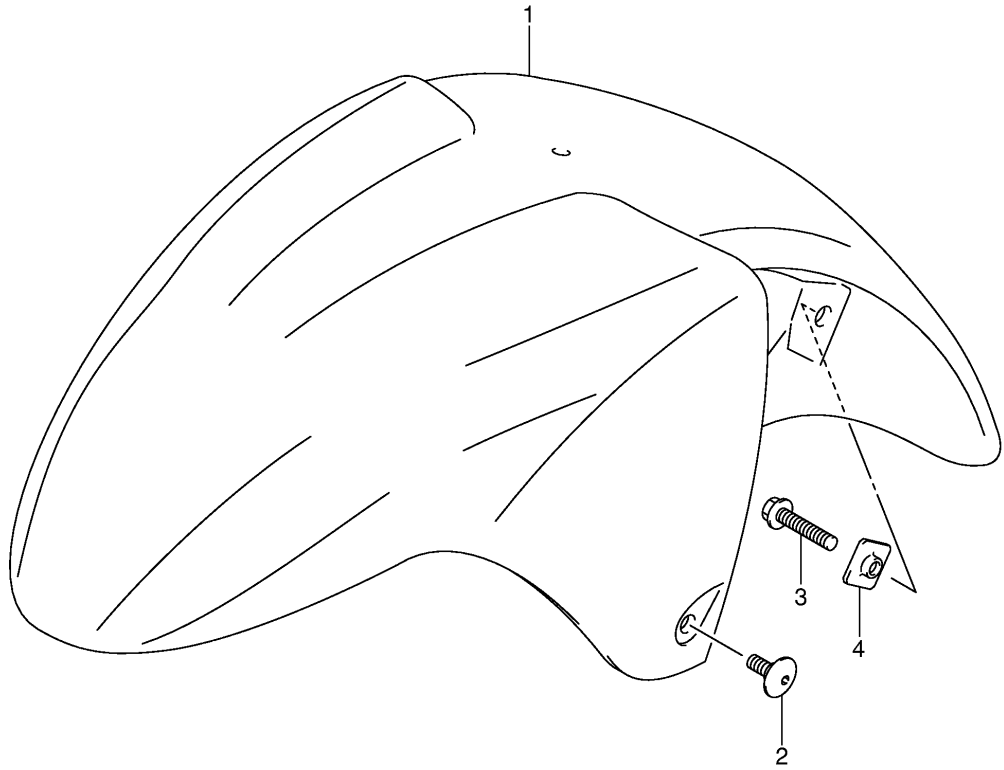

Ref No	Part No	Description
1	53111-08FA0-019	Fender, Front (black)
2	09139-06121	Screw, Fender
3	01550-06303	Bolt, Rear
4	53122-06G00	Nut