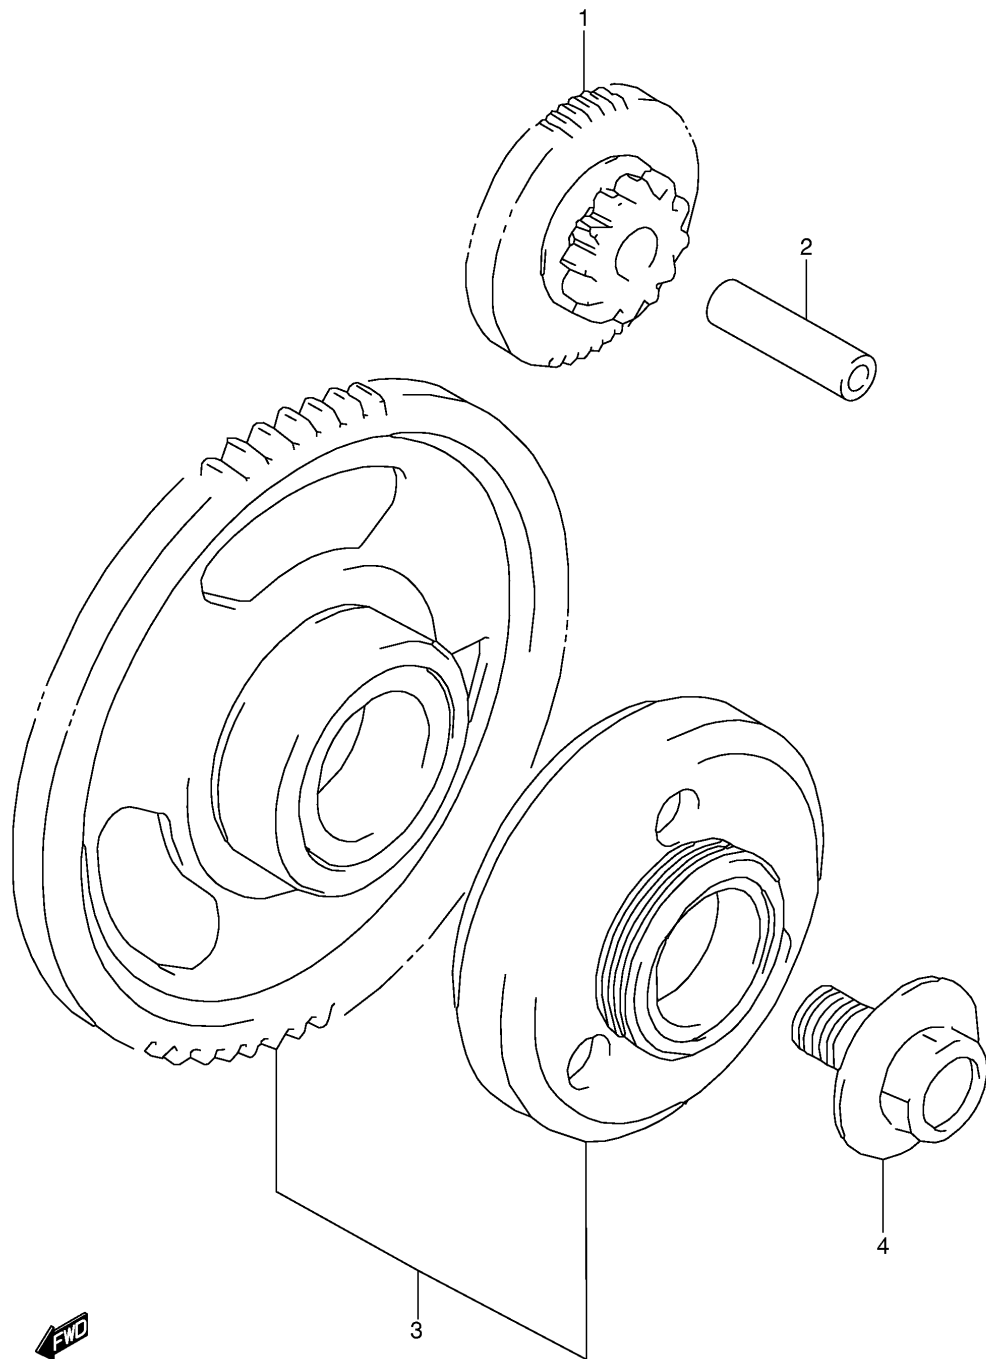

Ref No	Part No	Description
1	12611-03FA0	Gear, Starter Idle (nt:12/53)
2	09206-11014	Pin
3	12600-48812	Clutch Set, Starter
4	09103-14005	Bolt (14x21)