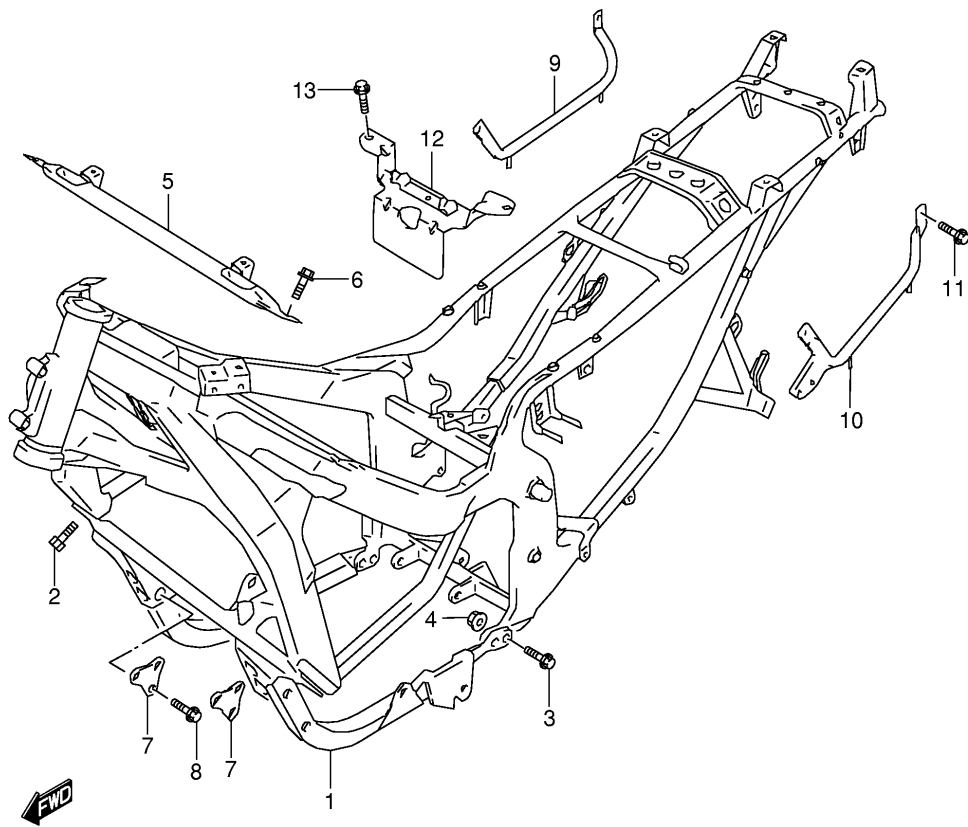

Ref No	Part No	Description
1	41100-08F60-019	Frame (black)
2	01570-08253	Bolt, Upper
3	01550-08303	Bolt, Lower
4	08319-31083	Nut
5	41750-34C00	Tube, Frame Bridge
6	09103-08266	Bolt
7	41911-19C00-019	Plate, No.1 (black)
8	01570-08163	Bolt
9	43970-08F00	Grip, Rear Rh
10	43980-08F00	Grip, Rear Lh
11	01550-08163	Bolt
12	47410-08F01	Holder, Electric Parts
13	01550-06163	Bolt