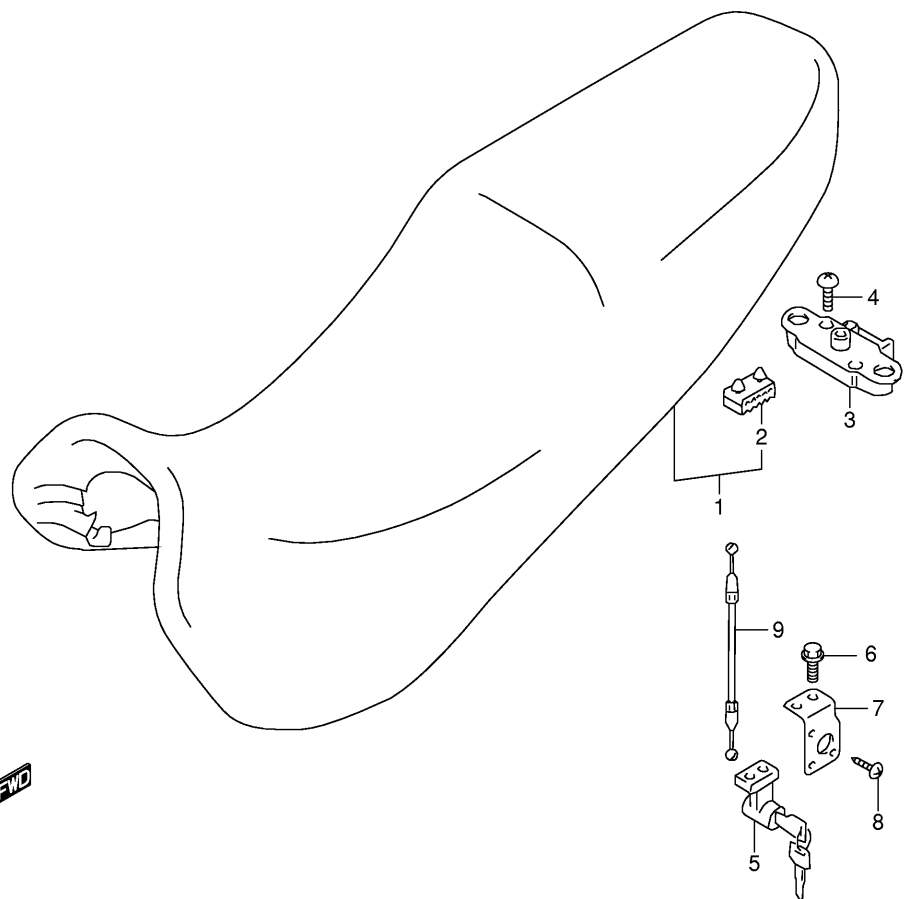

Ref No	Part No	Description
1	45100-08F10-LN6	Seat Assy
2	09321-08006	• . Cushion
3	45220-20A01	Bracket, Seat Support
4	02122-06303	Screw
5	95700-31840	Lock Set, Seat
6	01547-05103	Bolt
7	45289-03F10	Bracket, Seat Lock
8	03141-14123	Screw
9	45280-43510	Cable, Seat Lock
10	46211-03F11-019	Handle, Pillion Rider (black)
11	01551-08303	Bolt
12	46212-03F10	Cushion (17x24x1.5)
13	09160-08501	Washer (8.5x24x2.30)