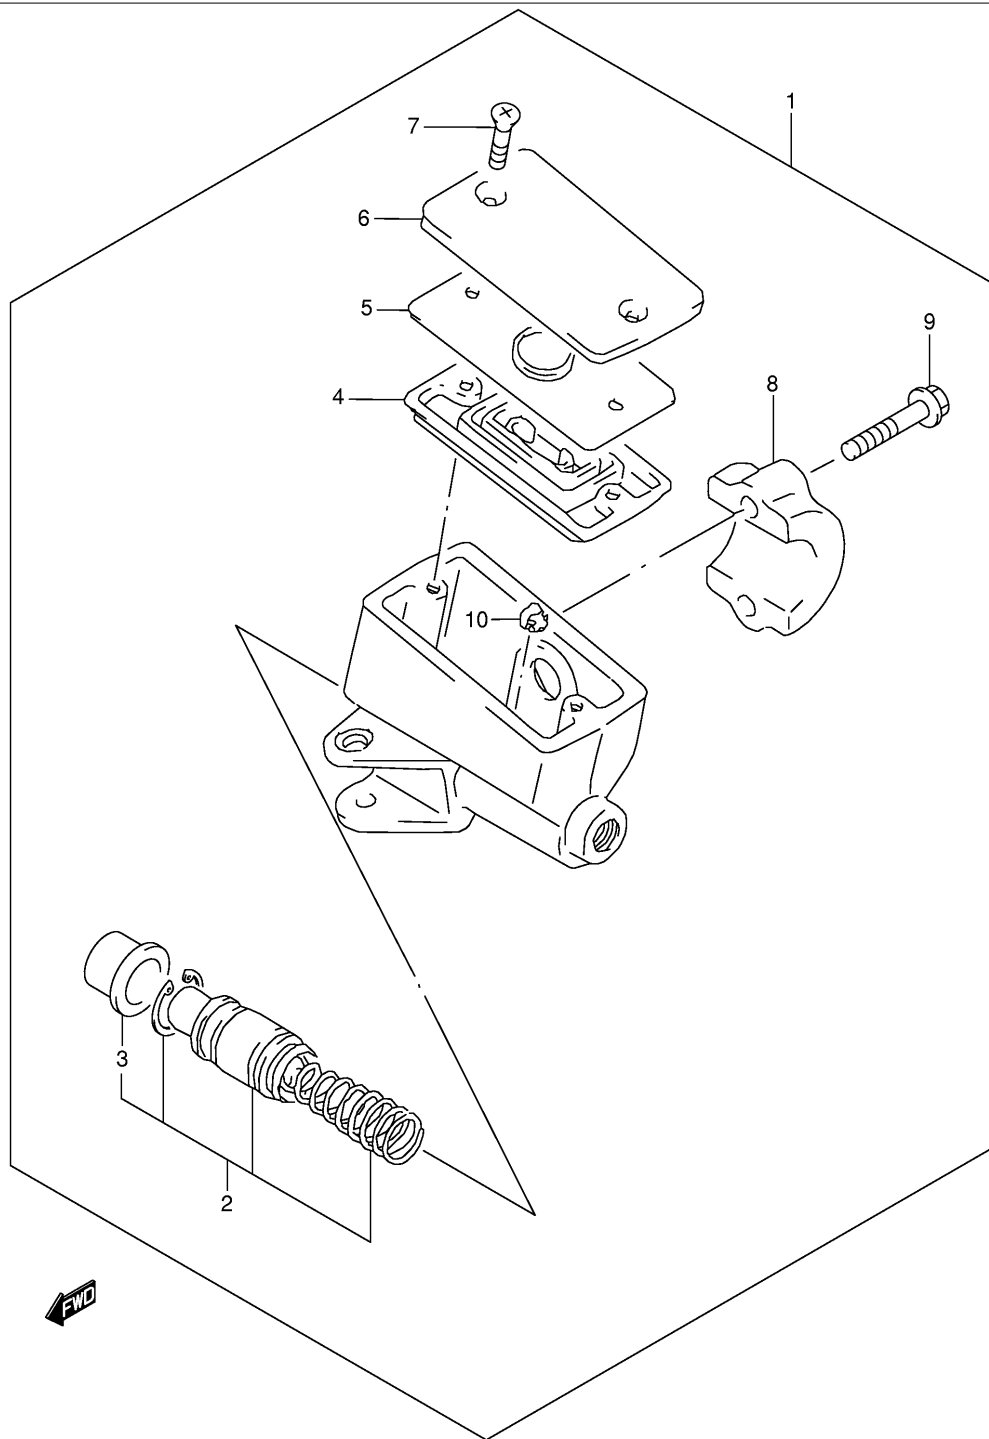

Ref No	Part No	Description
1	59600-20C10	Cylinder Assy, Front Master
2	59600-45850	• . Piston/cup Set
3	59666-44300	•• .. Boot
4	59667-49460	• . Diaphragm
5	59668-41C00	• . Plate, Diaphragm
6	59669-41C00	• . Cap
7	69689-49300	• . Screw
8	59671-19B00	• . Holder
9	59675-19C00	• . Bolt, Holder (6x25)
10	59664-48B00	• . Protector