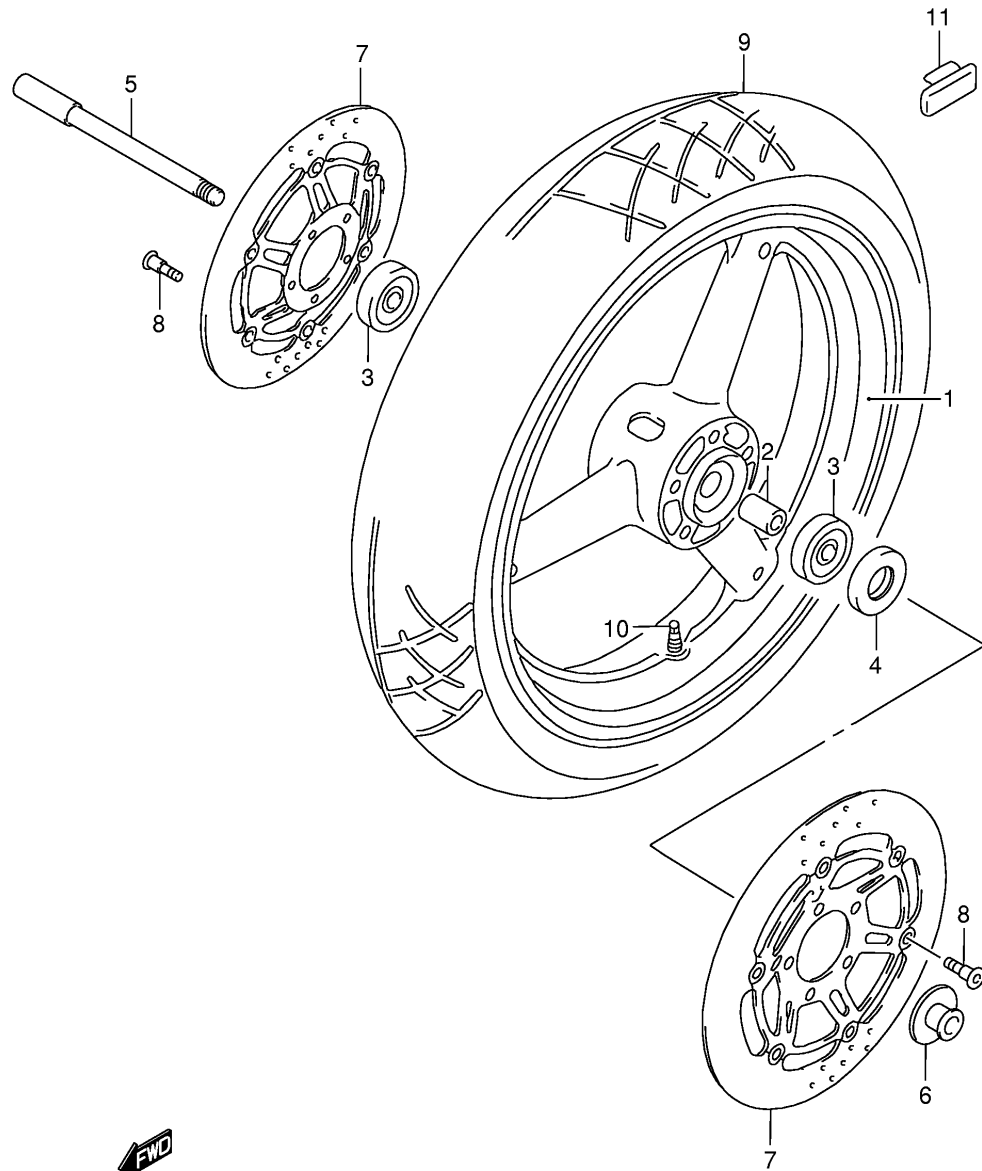

Ref No	Part No	Description
1	54111-08F20-019	Wheel, Front (17m/cxmt3.50) (black)
2	09180-17067	Spacer (17.5x25x88)
3	08133-62037	Bearing
4	09285-22004	Seal, Front Wheel Bearing
5	54711-08F00	Axle, Front
6	54750-31F00	Spacer, Front Axle Lh
7	59210-08F10	Disc, Front Brake
8	09106-08160	Bolt
9	55110-08F30	Tire, Front,120/70 Zr17 (michelin)
10	43130-24A00	Valve Assy, Wheel Rim (tr412)
11	55411-17G00	Balancer, Wheel No.1
11	55412-17G00	Balancer, Wheel No.2
11	55413-17G00	Balancer, Wheel No.3