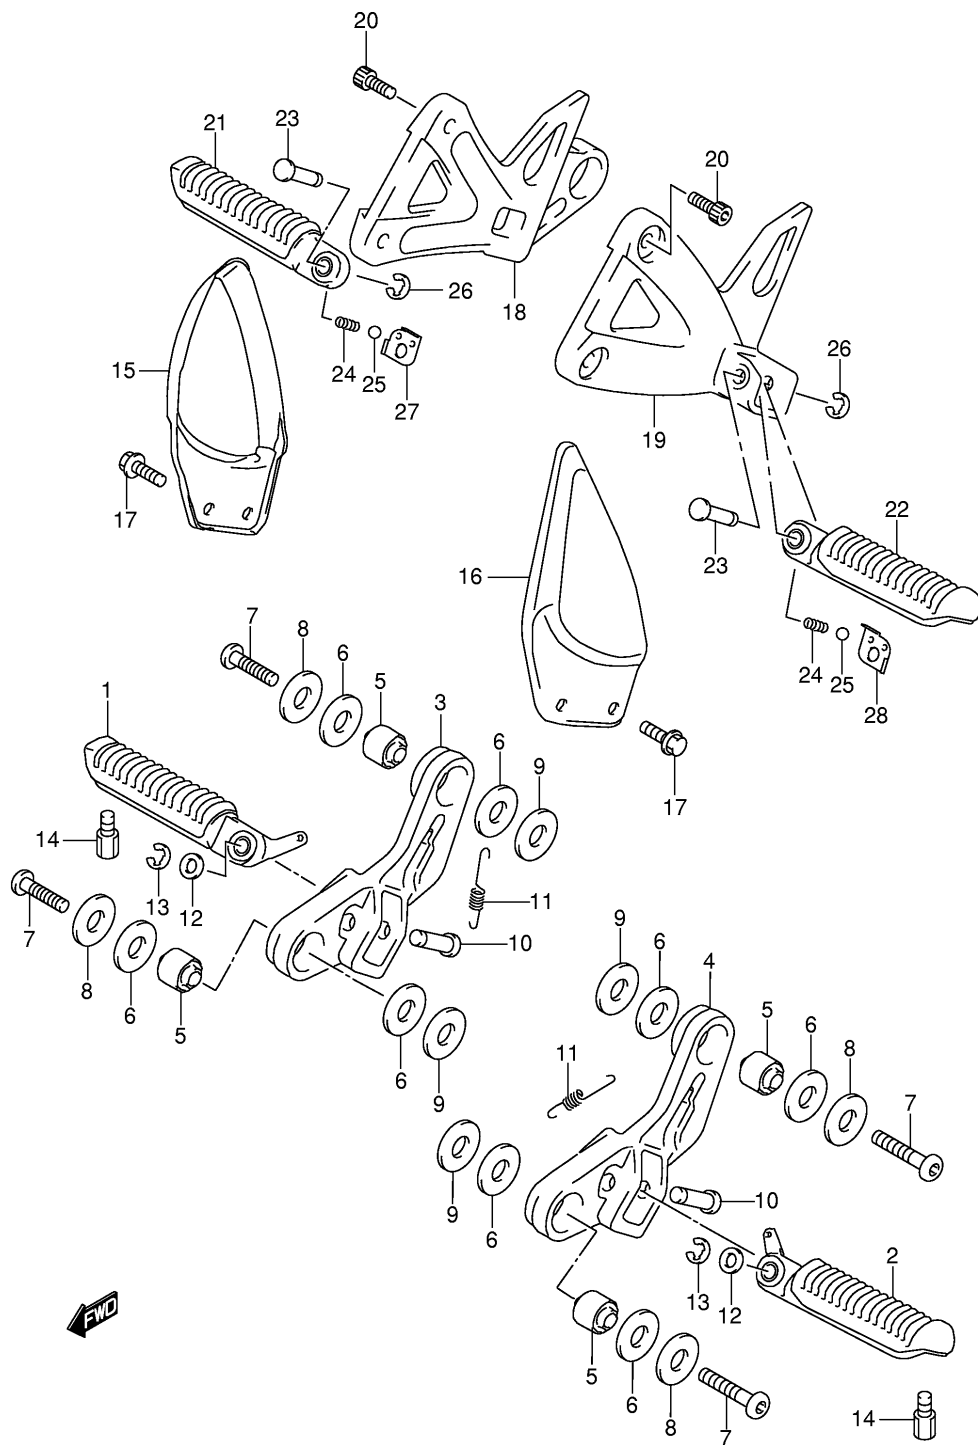

Ref No	Part No	Description
1	43510-19C31	Footrest Assy, Front Rh
2	43520-19C31	Footrest Assy, Front Lh
3	43531-19C00	Holder, Front Footrest Rh
4	43541-19C00	Holder, Front Footrest Lh
5	09319-08033	Bush, Holder
6	09161-12006	Washer, Holder
7	09106-08137	Bolt
8	09160-08138	Washer, Outer
9	09160-08503	Washer, Inner
10	09208-08010	Pin
11	09443-08049	Spring
12	08322-01083	Washer
13	08332-11063	E Ring
14	43576-48B20	Bolt, Bank Sensor
15	43571-08F00	Guard, Front Footrest Rh
16	43581-08F00	Guard, Front Footrest Lh
17	09106-08128	Bolt
18	43811-08F10	Bracket, Pillion Rh
19	43821-08F10	Bracket, Pillion Lh
20	09106-08150	Bolt, Bracket
21	43610-08F00	Bar, Pillion Footrest Rh
22	43710-08F00	Bar, Pillion Footrest Lh
23	09208-08011	Pin
24	09440-05005	Spring
25	06111-07004	Ball
26	08332-11063	E Ring
27	43816-23E00	Plate, Pillion Rh
28	43826-23E00	Plate, Pillion Lh