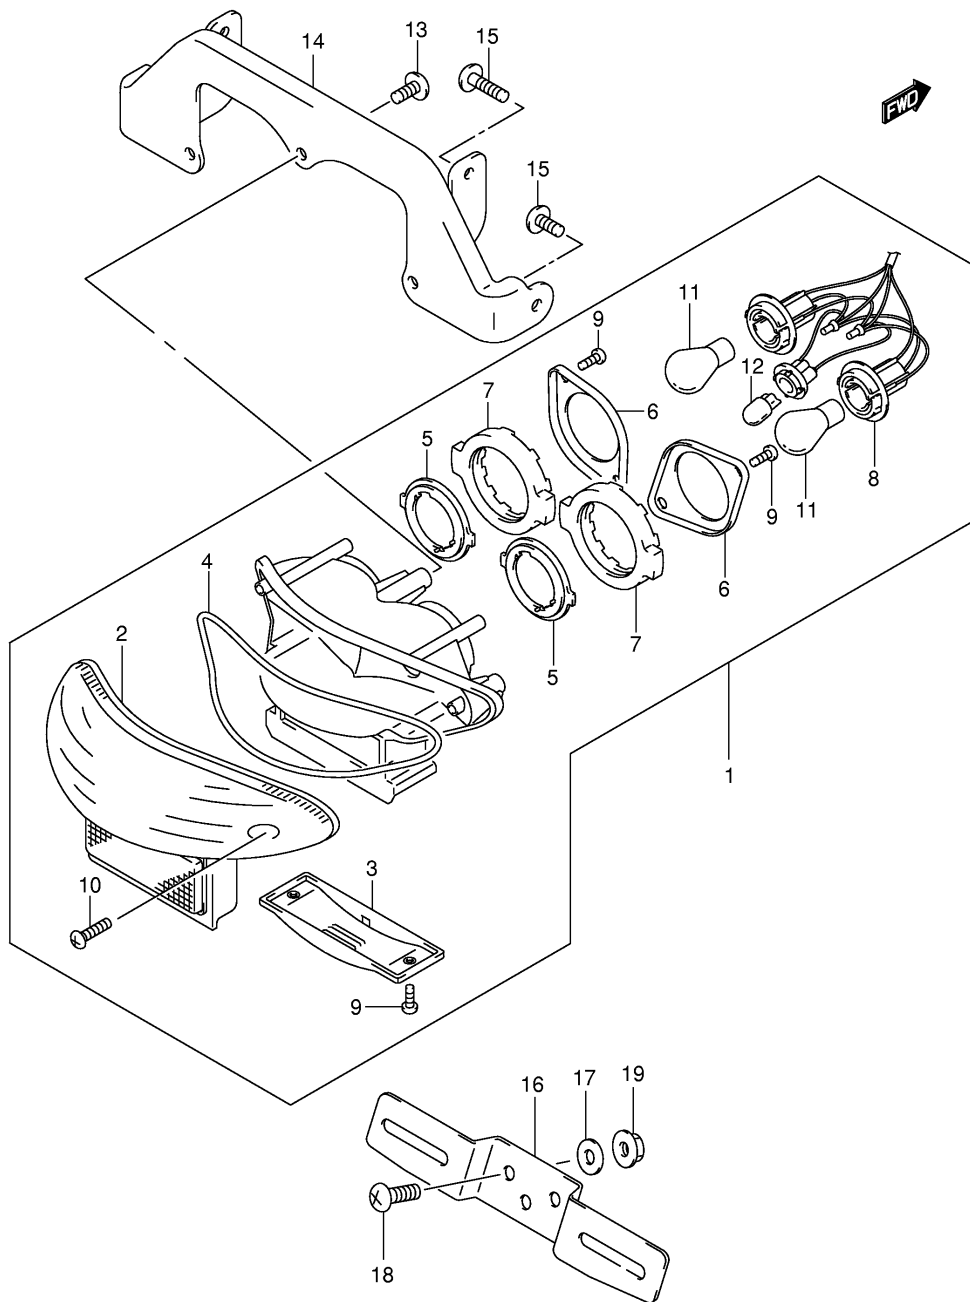

Ref No	Part No	Description
1	35710-24F00	Lamp Assy, Rear Combination
2	35712-24F00	. Lens
3	35912-24F00	. Lens, License
4	35713-24F00	. Gasket
5	35716-48B21	. Plate, No.1
6	35736-48B21	. Plate, No.2
7	35765-48B21	. Cushion
8	35718-24F00	. Socket & Cord
9	03211-04123	. Screw
10	03211-04207	. Screw
11	09471-12083	. Bulb (12v,21/5w)
12	09471-12216	. Bulb (12v,5w)
13	03541-05163	Screw, Rear Comb
14	35726-08F00	Bracket, Rear Comb
15	03541-05163	Screw, Bracket
16	35927-44110	Bracket, License Plate
17	09160-06088	Washer (6.5x20x1.60)
18	02142-06163	Screw
19	08316-10063	Nut