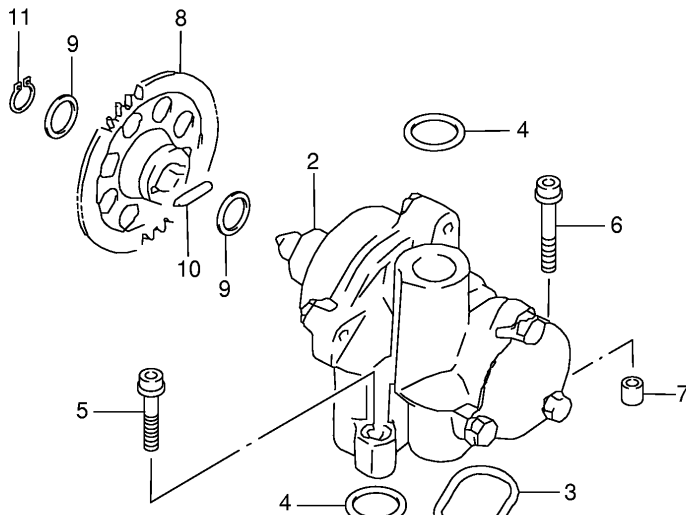

Ref No	Part No	Description
1	16510-03G00-X07	Filter, Engine Oil
2	16400-06B31	Pump Assy, Engine Oil
3	16491-27A01	O Ring, Oil Pump
4	09280-18009	O Ring (d:3.2,id:17.8)
5	09106-06089	Bolt (6x30)
6	09106-06088	Bolt (6x35)
7	04211-09149	Pin
8	16332-19C00	Gear, Oil Pump Driven
9	08221-12205	Washer
10	09261-05006	Pin
11	08331-31126	Circlip
12	16481-17D00	Pipe, Outlet
13	09280-22016	O Ring (d:3.7,id:21.7)
14	16530-27A02	Pipe, Oil Under, Lh
15	16540-27A02	Pipe, Oil Under, Rh