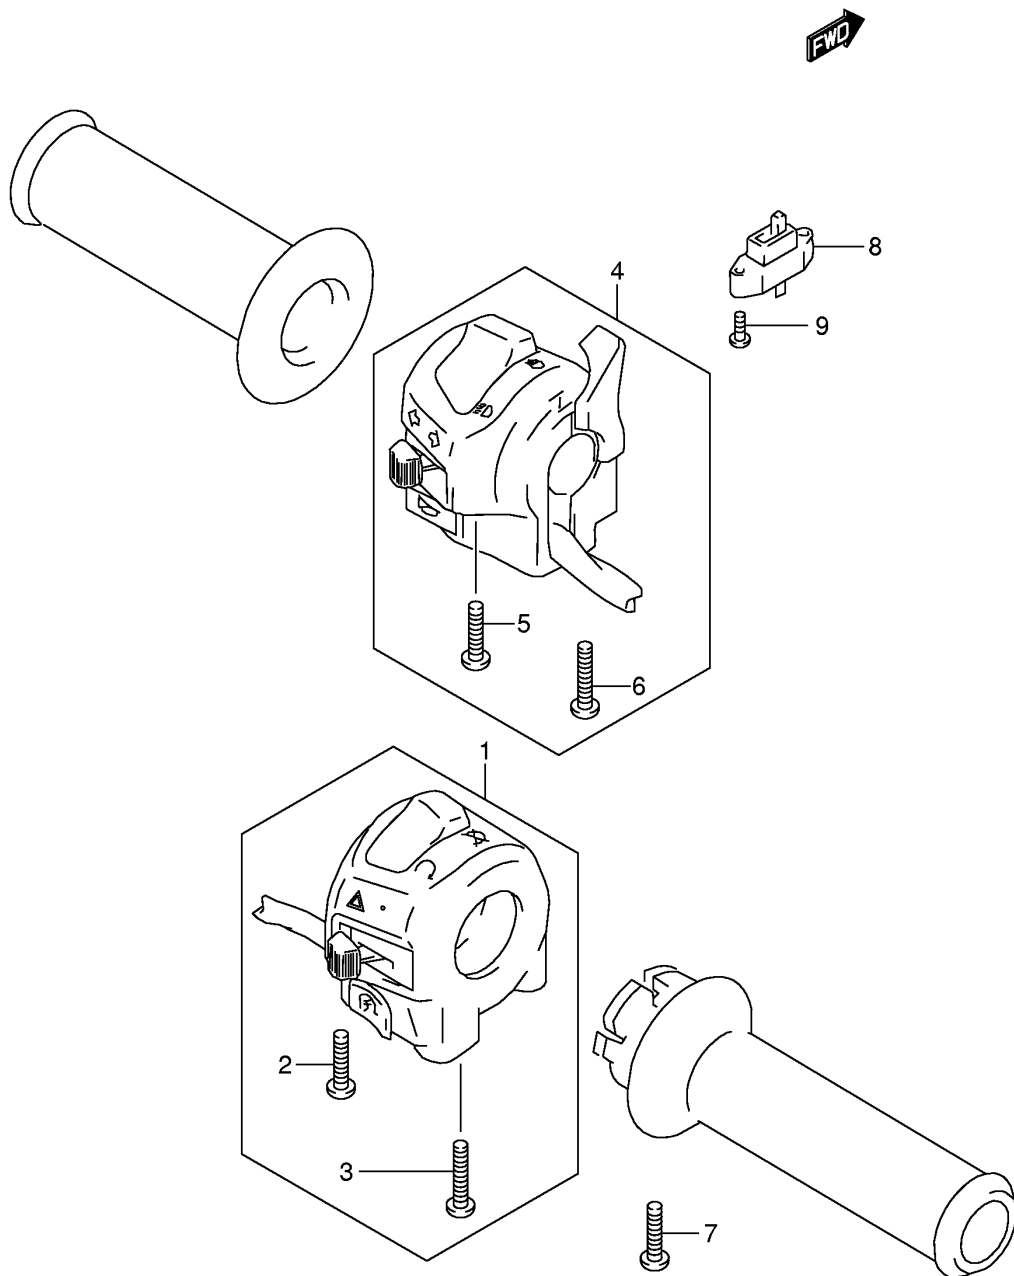

Ref No	Part No	Description
1	37200-33E60	Switch Assy, Handle Rh
2	02112-05305	. Screw
3	02112-05505	. Screw
4	37400-26E11	Switch Assy, Handle Lh
5	02112-05253	. Screw
6	02112-05453	. Screw
7	02112-05103	Screw, Throttle Cable
8	37560-38A00	Switch Assy, Clutch
9	09132-03017	Screw