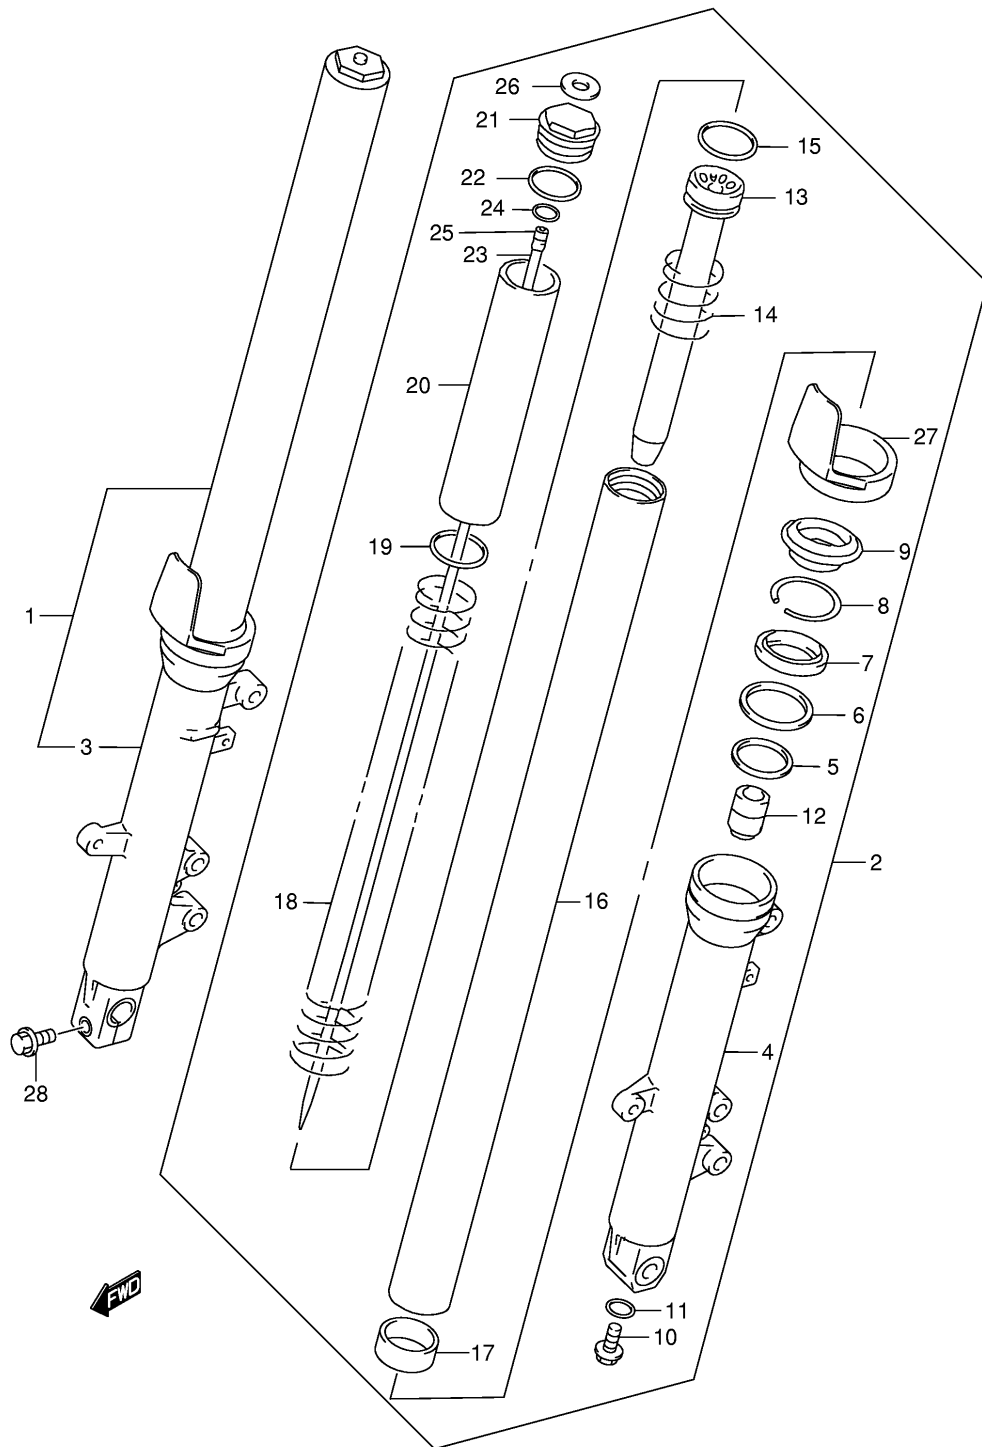

Ref No	Part No	Description
1	51103-08F10	Damper Assy, Front Fork Rh
2	51104-08F10	Damper Assy, Front Fork Lh
3	51130-08F10	. Tube, Outer Rh
4	51140-08F10	. Tube, Outer Lh
5	51152-11D60	. Bush, Guide
6	51168-38B00	. Spacer, Seal
7	51153-08D00	. Seal, Oil
8	51556-38B00	. Ring
9	51571-47D50	. Seal, Dust
10	51147-48I30	. Bolt
11	51148-36O11	. Gasket
12	51195-48B31	. Piece, Oil Lock
13	51194-08F30	. Seat, Under
14	51177-48B31	. Spring
15	51196-12C00	. Ring
16	51110-08F00	. Tube, Inner
17	51121-48B31	. Bush, Slide
18	51171-08F00	. Spring, Front
19	51192-19C00	. Joint, Spring
20	51176-12C00	. Collar, Spring
21	51351-20C20	. Bolt, Fork
22	51117-12C00	. Collar, Spring
23	52111-08F00	. Rod, Damper
24	09280-03002	. O Ring (id:3.8,d:1.9)
25	51169-20C20	. Ring, Stopper (id:6.1,d:0.6)
26	51149-20C20	. Label, S-h
27	51201-32F00	. Protector
28	01550-08407	. Bolt, Rh