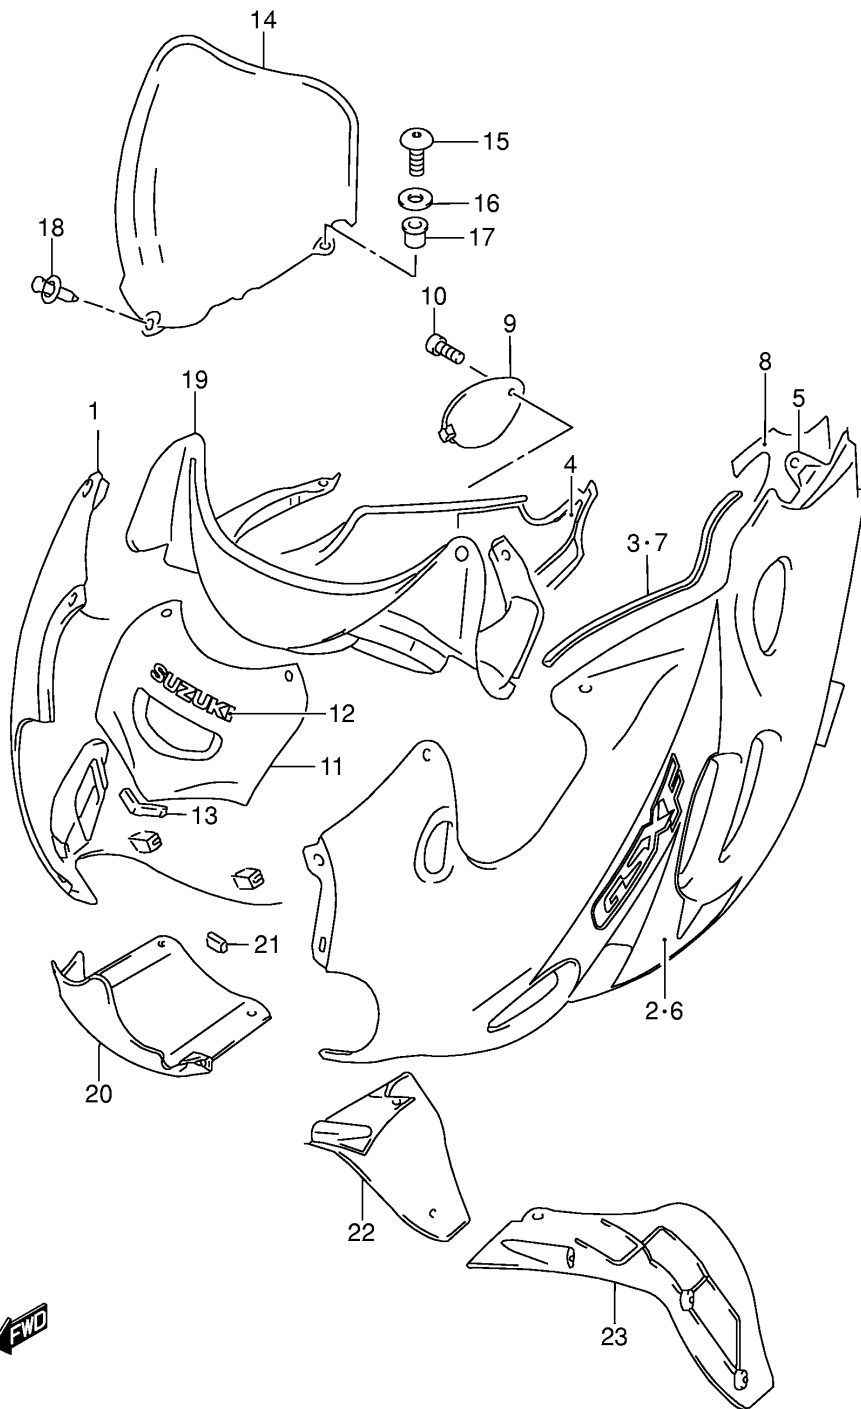

Ref No	Part No	Description
1	94403-08FS0-YU9	Cowl Assy, Side Rh
1	94403-08FS0-YC2	Cowl Assy, Side Rh
2	68680-08F20-YGL	. . Tape, Lower Rh (yellow)
2	68680-08F20-YGM	. . Tape, Lower Rh (blue)
3	94631-44110	. . Molding
4	94439-08F00	. . Shield, Cover Rh
5	94404-08FS0-YU9	Cowl Assy, Side Lh (yellow)
5	94404-08FS0-YC2	Cowl Assy, Side Lh (blue)
6	68690-08F20-YGL	. . Tape, Lower Lh (yellow)
6	68690-08F20-YGM	. . Tape, Lower Lh (blue)
7	94631-44110	. . Molding
8	94449-08F00	. . Shield, Lh
9	94435-08F00-YU9	Lid, Oil (yellow)
9	94435-08F00-YC2	Lid, Oil (blue)
10	09139-06030	Screw
11	94410-08F00-YU9	Panel, Center Upper (yellow)
11	94410-08F00-YEX	Panel, Center Upper (blue)
12	68185-05C10-019	. . Tape, Upper Panel (black)
12	68185-05C10-YBD	. . Tape, Upper Panel (white)
13	94413-08F00	. . Cushion
14	94611-08F00	Windscreen
15	09139-05025	Screw
16	08322-01053	Washer
17	09159-05019	Nut
18	09409-08308-5EE	Clip (black)
19	94421-08F00	Panel, Meter
20	94412-08F00-YU9	Panel, Center Lower (yellow)
20	94412-08F00-YC2	Panel, Center Lower (blue)
21	94414-08F00	Cushion
22	94461-08F10	Panel, Inner Rh
23	94462-08F10	Panel, Inner Lh