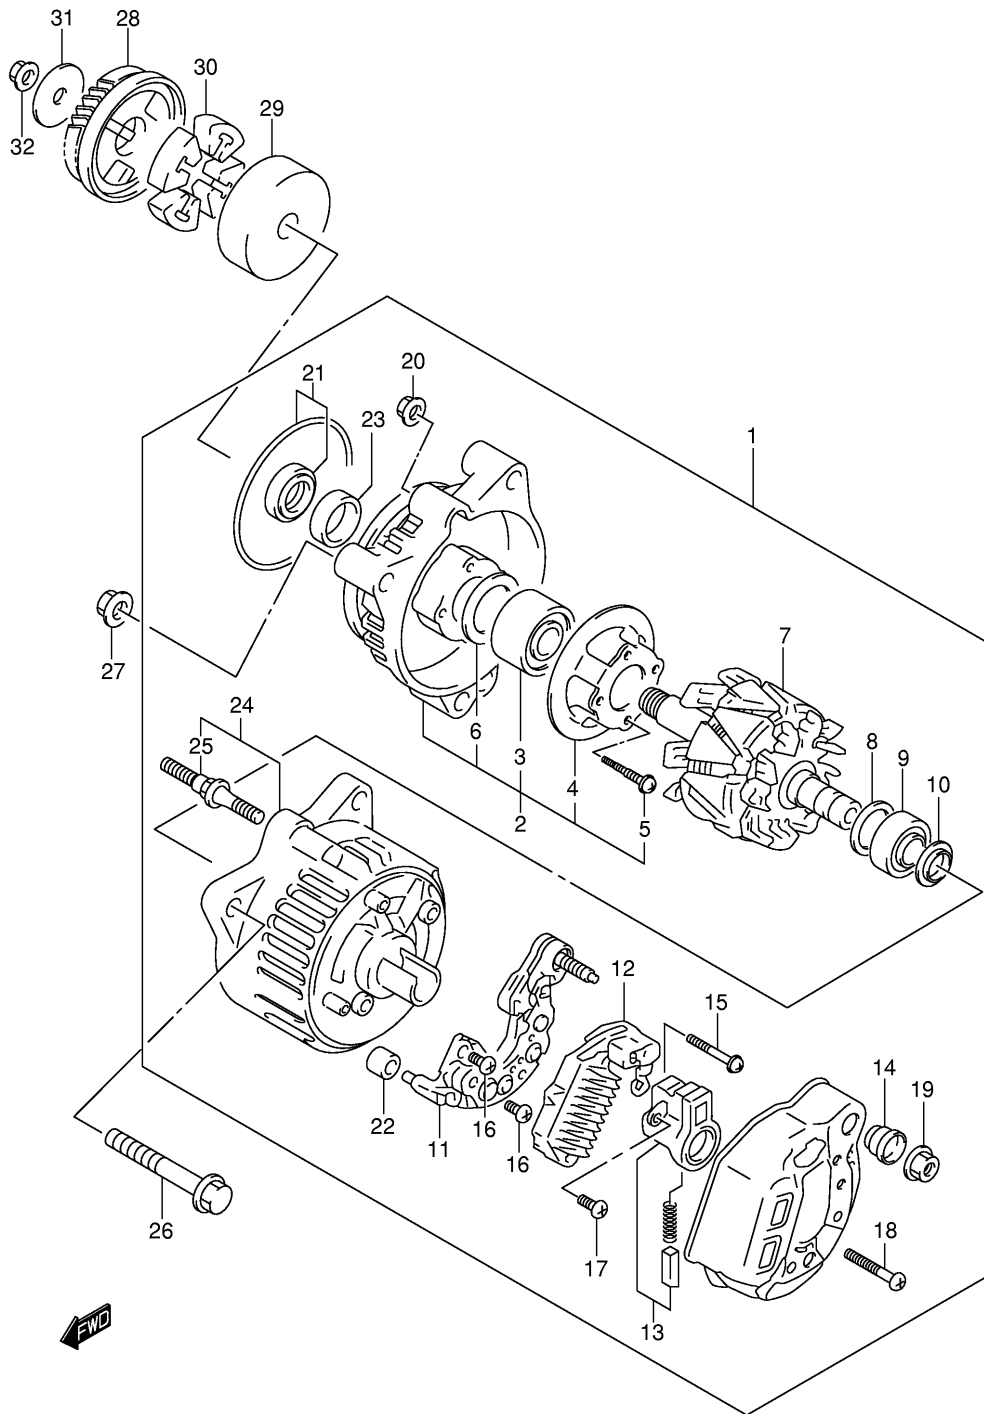

Ref No	Part No	Description
1	31400-03F40	Alternator Assy (black)
2	31580-03F00	. . Frame, Drive End
3	31612-06B00	•• .. Bearing
4	31585-03F00	•• .. Retainer
5	31586-03F00	•• .. Screw (4x14)
6	31613-48B00	•• .. Cover, Bearing
7	31710-03F00	. . Rotor Assy
8	31613-82610	. . Cover, Bearing
9	31612-48B00	. . Bearing
10	31613-27A10	. . Cover, No.2
11	31621-03F00	. . Holder, Rectifier
12	32500-03F10	. . Regulator Assy
13	31656-03F00	. . Holder, Brush
14	31514-85250	. . Insulator, Terminal.
15	02112-34253	. . Screw
16	02112-04063	. . Screw
17	02112-04087	. . Screw
18	02112-04253	. . Screw
19	08361-15063	. . Nut
20	08316-10053	. . Nut
21	31780-27X50	. . Service Kit, A
22	31780-03F02	. . Service Kit, B
23	31776-06B00	. . Spacer
24	31611-03F40	. . Frame, End
25	31587-85250	•• .. Stud Bolt
26	01550-08653	Bolt
27	08361-35068	Nut
28	22730-19C02	Gear, Generator Driven
29	22733-27A05	Housing, Generator Gear Damper
30	21231-06B00	Damper, Generator Driven
31	08211-10283	Washer
32	08316-20103	Nut