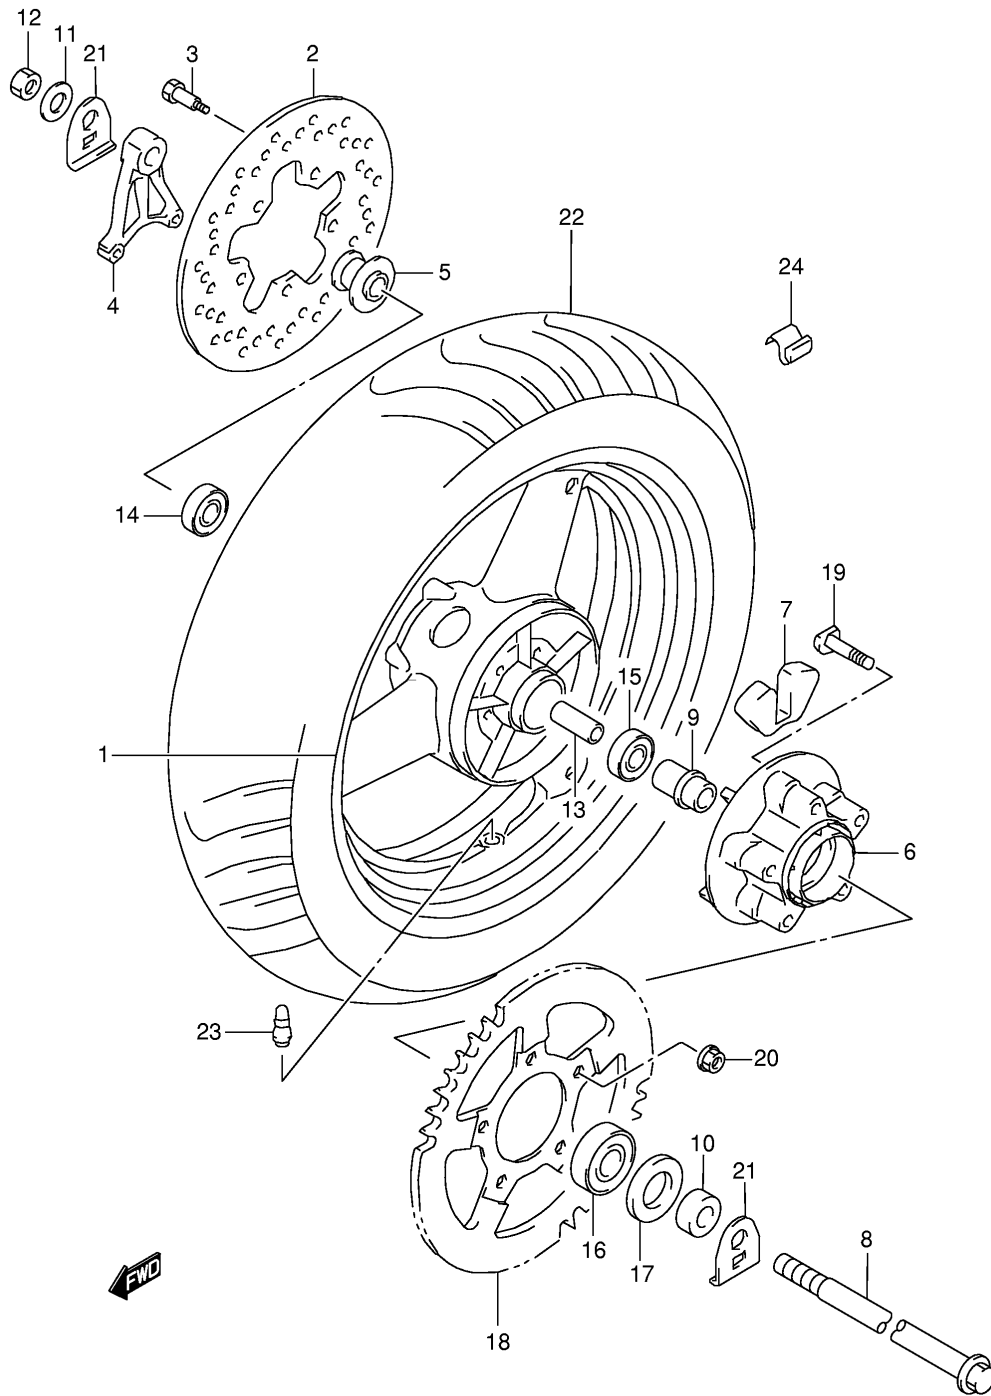

Ref No	Part No	Description
1	64111-08F01-019	Wheel, Rear (17xmt4.50) Black
2	69211-21E00	Disc, Rear Brake
3	09106-08125	Bolt (8x33)
4	69721-33D00	Bracket, Rear Caliper
5	64740-19C00	Spacer, Rear Axle Rh
6	64611-33C00	Drum, Rear Sprocket
7	64651-27A01	Absorber, Rear Hub Shock
8	64711-08F00	Axle, Rear
9	64733-34C00	Retainer, Hub Bearing
10	64741-45D00	Spacer, Rear Axle Lh
11	09160-17050	Washer
12	08319-21168	Nut
13	09180-17067	Spacer, Bearing (17.5x25x88)
14	08123-63037	Bearing, Rh
15	08143-63037	Bearing, Lh
16	09262-25073	Bearing (25x62x17)
17	09285-35001	Oil Seal (35x62x8)
18	64511-20C11	Sprocket, Rear (nt:47)
19	09119-10043	Bolt (10x47)
20	08319-31107	Nut
21	61445-20C01	Washer, Chain Adjuster
22	65110-08F20	Tire, Rear, 150/70 Zr17 (michelin)
23	43130-24A00	Valve Assy, Wheel Rim (tr412)
24	55411-17G00	Balancer, Wheel No.1
24	55412-17G00	Balancer, Wheel No.2
24	55413-17G00	Balancer, Wheel No.3