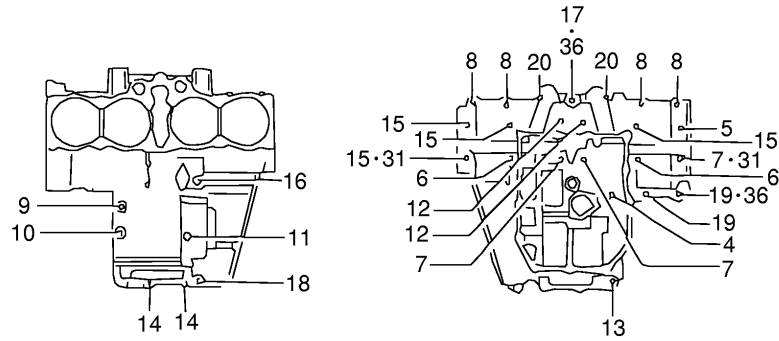

Ref No	Part No	Description
49	37820-33D10	Switch, Oil Pressure