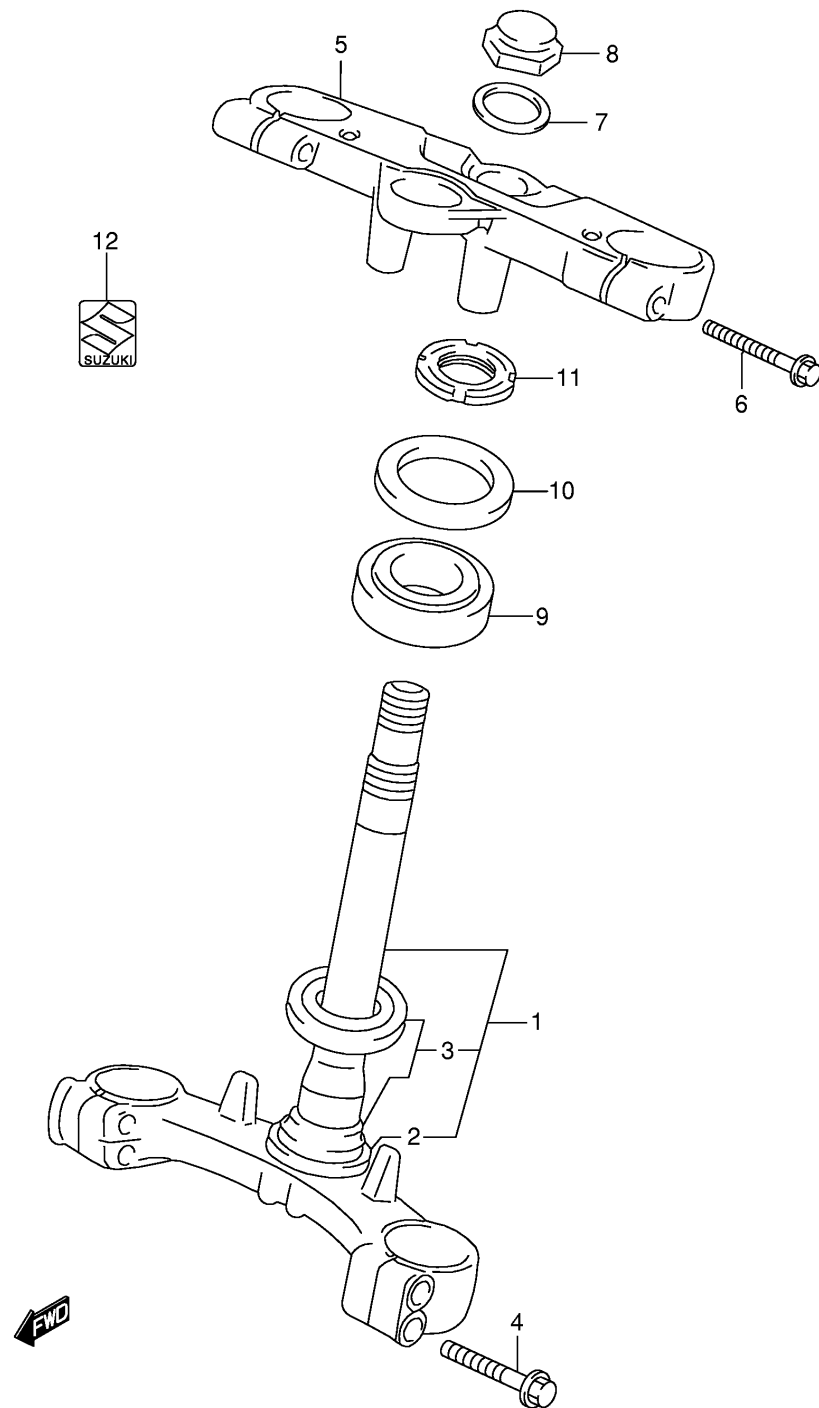

Ref No	Part No	Description
1	51410-08F10	Stem, Steering
2	51644-12C00	• Seal, Steering Lower
3	09265-30020	• Bearing (30x55x17)
4	01550-08403	Bolt
5	51311-08F10	Head, Steering Stem
6	01550-08407	Bolt (8x40)
7	51356-24B01	Washer
8	51353-24B00	Nut
9	09265-25038	Bearing (25x47x15)
10	51643-40502	Dust Seal
11	51631-28000	Nut, Steering Stem
12	68281-35F00	Emblem, "s"