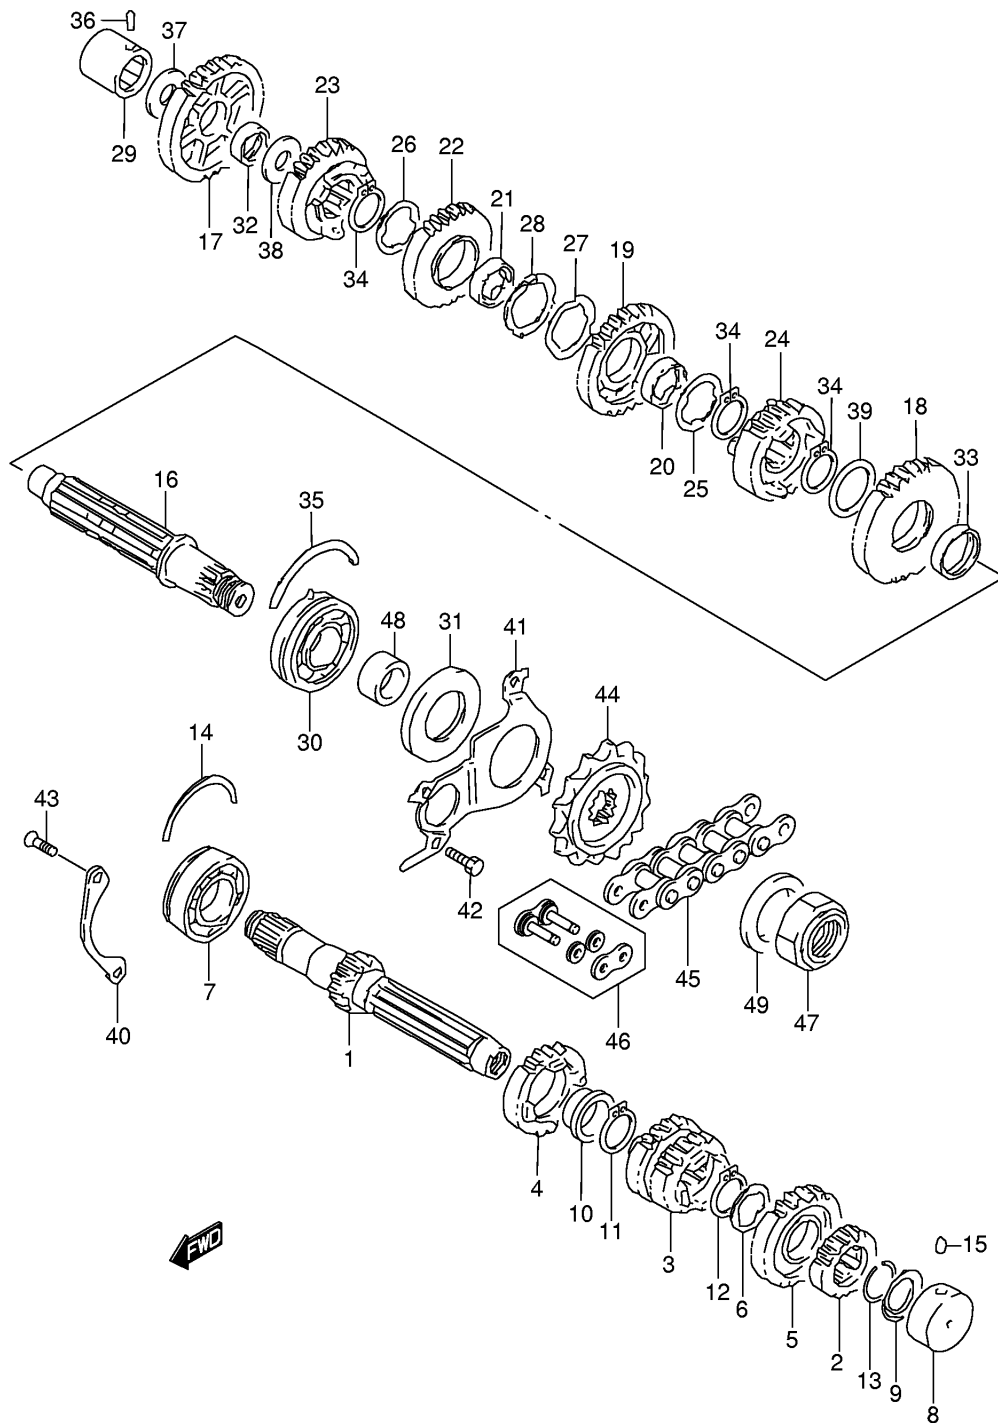

Ref No	Part No	Description
1	24121-19C01	Shaft, Cntr (nt:12)
2	24221-27A01	Gear, 2nd Drive (nt:16)
3	24231-27A00	Gear, 3/4th Drive (nt:17/20)
4	24251-27A01	Gear, 5th Drive (nt:22)
5	24261-17C02	Gear, 6th Drive (nt:21)
6	09167-25012	Washer, 6th Drive (25.1x31x1)
7	09262-25051	Bearing, Cntr Shaft, Rh
8	09263-20049	Bearing, Cntr Shaft, Lh
9	09285-20006	Seal, Oil (20x31.2x2.7)
10	24322-19F00	Bush, 5th Drive Gear
11	09380-25003	Circlip, 5th Gear
12	09380-25003	Circlip, 6th Gear
13	09380-25013	Circlip, 2nd Gear
14	09390-62012	C Ring, Cntr Brg, Rh
15	04221-07129	Pin, Cntr Brg, Lh
16	24131-20C31	Shaft, Drive
17	24311-19C10	Gear, 1st Driven (nt:37)
18	24321-20C00	Gear, 2nd Driven (nt:33)
19	24331-27A00	Gear, 3rd Driven (nt:28)
20	24332-27A00	Bush, 3rd Driven
21	24332-27A00	Bush, 4th Driven
22	24341-27A01	Gear, 4th Driven (nt:28)
23	24351-27A00	Gear, 5th Driven (nt:27)
24	24361-20C01	Gear, 6th Driven (nt:23)
25	09167-28001	Washer, 3rd Lh (28.1x38x1)
26	09167-28001	Washer, 4th Rh (28.1x38x1)
27	09167-28002	Washer, 3rd Rh (28.1x43x1.5)
28	09169-28001	Washer, 3rd Rh (28.1x40x1)
29	09263-20040	Bearing, Drive Shaft Rh
30	09267-25011	Bearing, Drive Shaft Lh
31	09283-34005	Seal, Drive Shaft Oil
32	09300-22008	Bush, 1st Driven Gear
33	09300-28003	Bush, 2nd Driven Gear
34	08331-31286	Circlip, 2nd/3rd/4th
35	09390-62012	C Ring, Drive Brg, Lh
36	04221-07209	Pin, Drive Shaft Brg, Rh
37	09181-20251	Washer, 1st,rh (20x34x1.0)
38	09181-22223	Washer, 1st,lh (22x34x1.0)
39	09181-28195	Washer, 2nd (28x38x1.0)
40	24741-27A00	Retainer, Cntr Shaft
41	24751-40C01	Retainer, Drive Shaft
42	01500-06123	Bolt, Drive Shaft
43	09126-06011	Screw, Cntr Shaft (6x12)
44	27510-17C10	Sprocket, Engine (nt:15)
45	27600-16G00-118	Chain Assy (rk50smoz1.118le)
46	27620-16G00	Joint Set, Chain
47	09159-20004	Nut, Engine Sprocket
48	09180-25091	Spacer, Engine Sprocket
49	09181-25268	Washer, Sprocket (25x40x1.5)