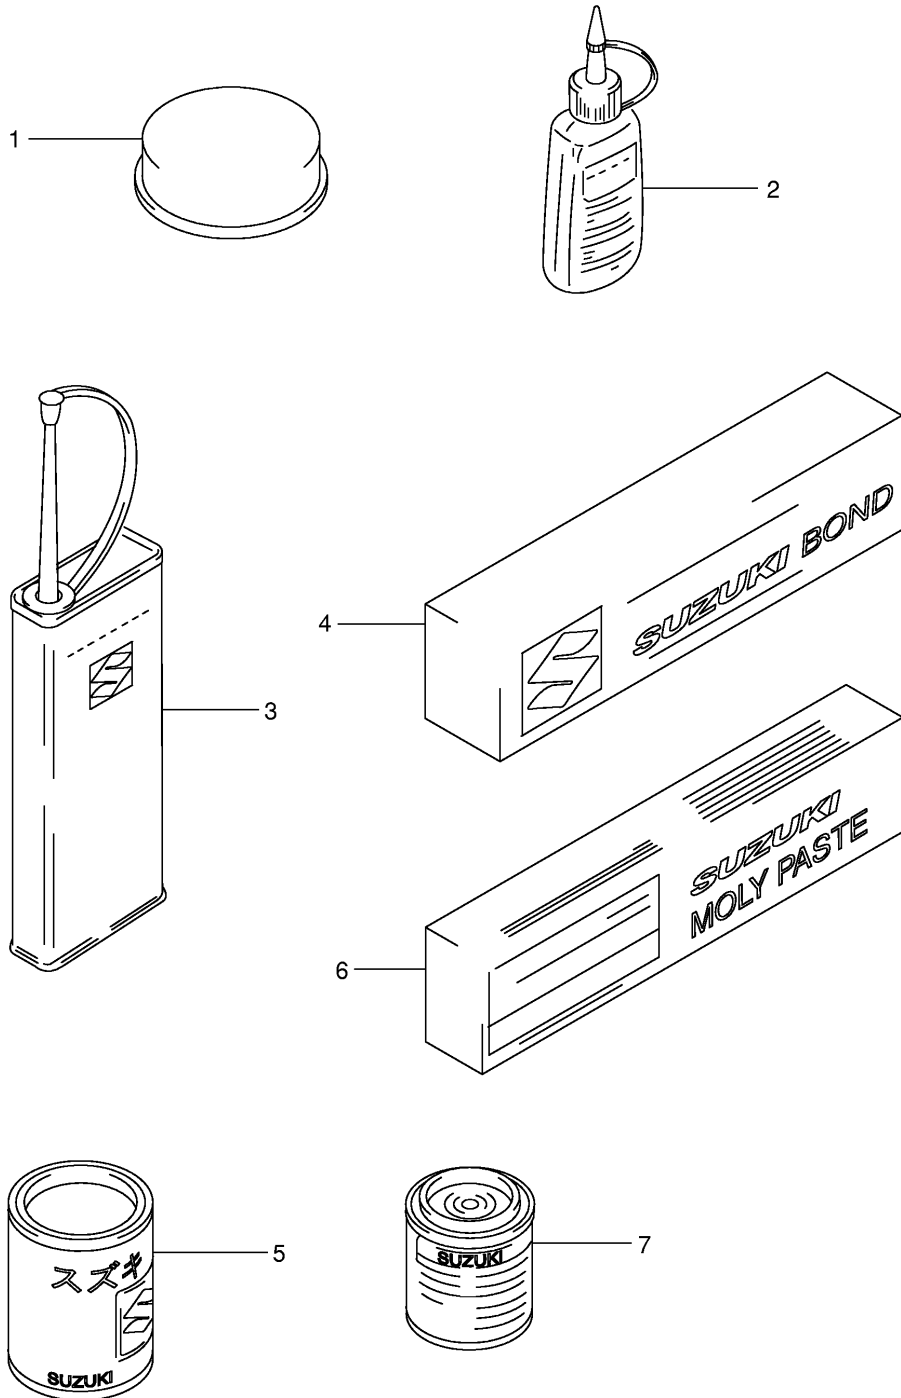

Ref No	Part No	Description
1	99000-25110	Suzuki Pbc Grease
2	99000-32020	Thread Lock Super (1333b)
2	99000-32030	Thread Lock Super (1303b)
2	99000-32050	Thread Lock Super (1342)
2	99000-32100	Thread Lock Super (1305)
2	99000-32130	Thread Lock Super (1360)
3	99000-32040	Thread Lock Cement
4	99000-31140	Suzuki Bond (1207b) Black
4	99000-31110	Suzuki Bond (1215)
5	99000-25030	Suzuki Super Grease
6	99000-25140	Suzuki Moly Paste
7	99000-10109-019	Paint (black)
7	99000-10209-YC2	Paint (candy Grand Blue)
7	99000-10209-YU9	Paint (pearl Yellow)