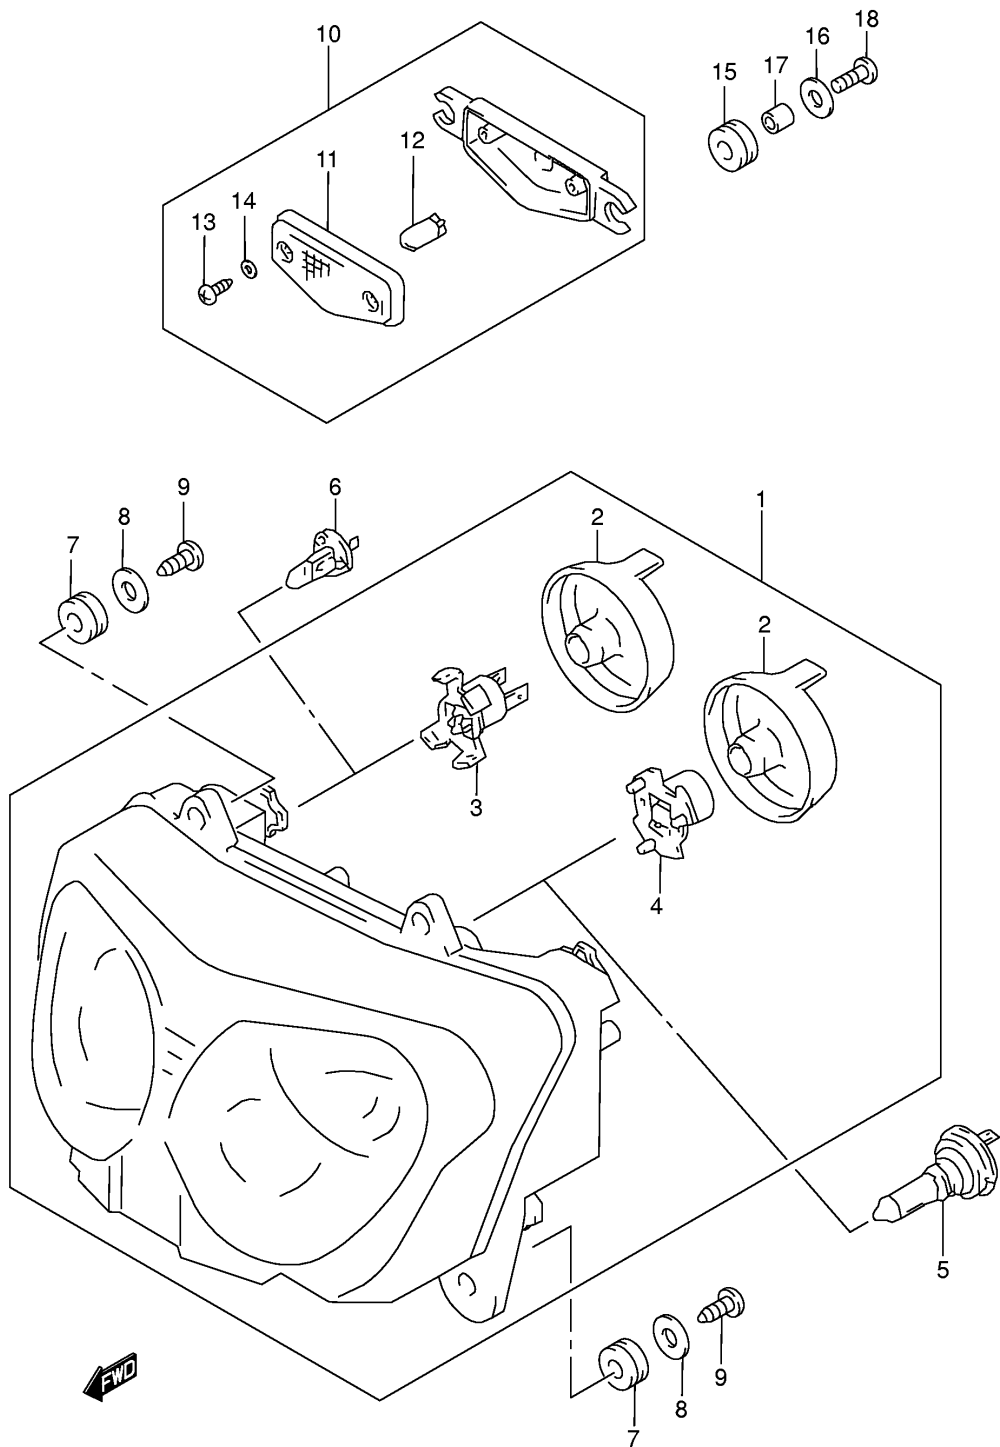

Ref No	Part No	Description
1	35100-08F20-999	Headlamp Assy
1	35100-08F50-999	Headlamp Assy
2	35173-18E50	• . Cover, Socket
3	35175-18E50	• . Adapter Assy, Rh
4	34175-33E50	• . Adapter Assy, Lh
5	09471-12188	Bulb (12v,55w,h7)
6	09471-12122	Bulb (12v,55w,h1)
7	35137-33E00	Cushion, Headlamp
8	09160-05045	Washer (5.5x18x1)
9	03512-05163	Screw
10	36110-08F00	Lamp Assy, Front Position
11	36112-08F00	• . Lens
12	09471-12081	• . Bulb (12v,5w)
13	03211-04123	• . Screw
14	35128-37B00	• . Washer
15	09320-08001	Cushion
16	09160-05045	Washer (5.5x18x1)
17	09180-05048	Spacer (5.5x8x10.5)
18	02142-05203	Screw