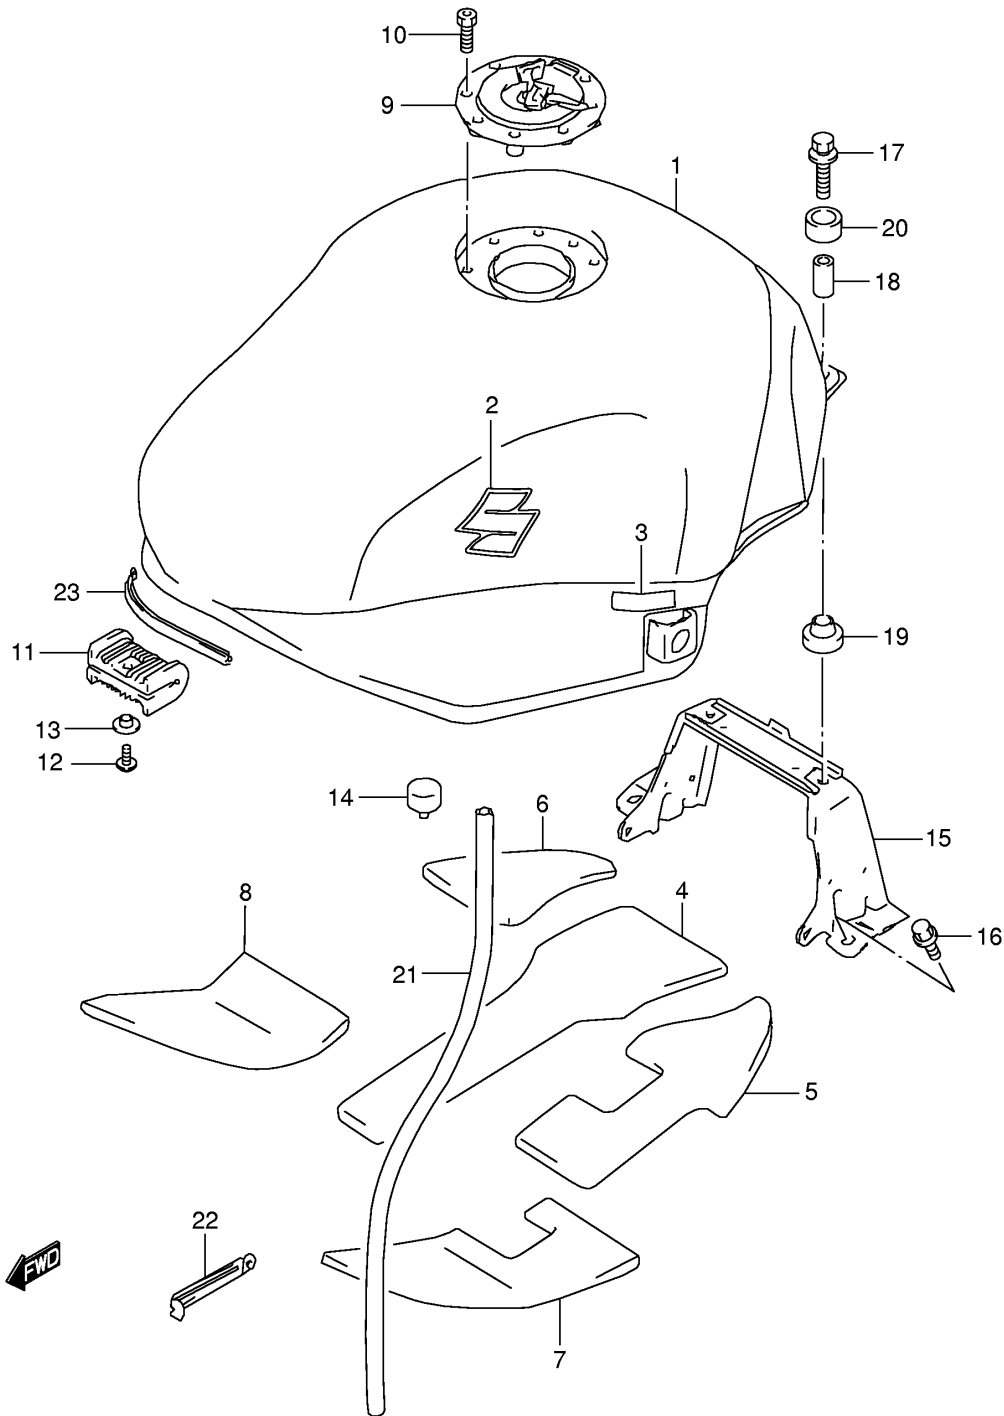

Ref No	Part No	Description
1	44100-08F80-YC2	Tank Assy, Fuel (blue)
1	44100-08F80-YU7	Tank Assy, Fuel (red)
2	68111-18G20	Emblem
3	32851-10D00	Protector, Fuel Tank
4	44191-08F00	Shield, Heat No.1
5	44192-08F00	Shield, Heat No.2
6	44193-08F00	Shield, Heat No.3
7	44194-08F00	Shield, Heat No.4
8	44195-08F00	Shield, Heat No.5
9	44200-33870	Cap Set, Fuel Tank
10	09106-05017	Bolt
11	44510-33D00	Cushion, Fuel Tank Front
12	02142-05123	Screw
13	09169-05012	Washer
14	09321-10011	Cushion, Fuel Tank Side
15	44550-08F00	Bracket, Rear
16	01550-08163	Bolt
17	09116-06172	Bolt, Rear
18	09180-06271	Spacer
19	09320-10038	Cushion, Rear
20	09320-14017	Cushion, Rear
21	44423-08F00	Hose, Water Drain
22	09404-08420	Clamp
23	68241-08F00	Molding, Fuel Tank