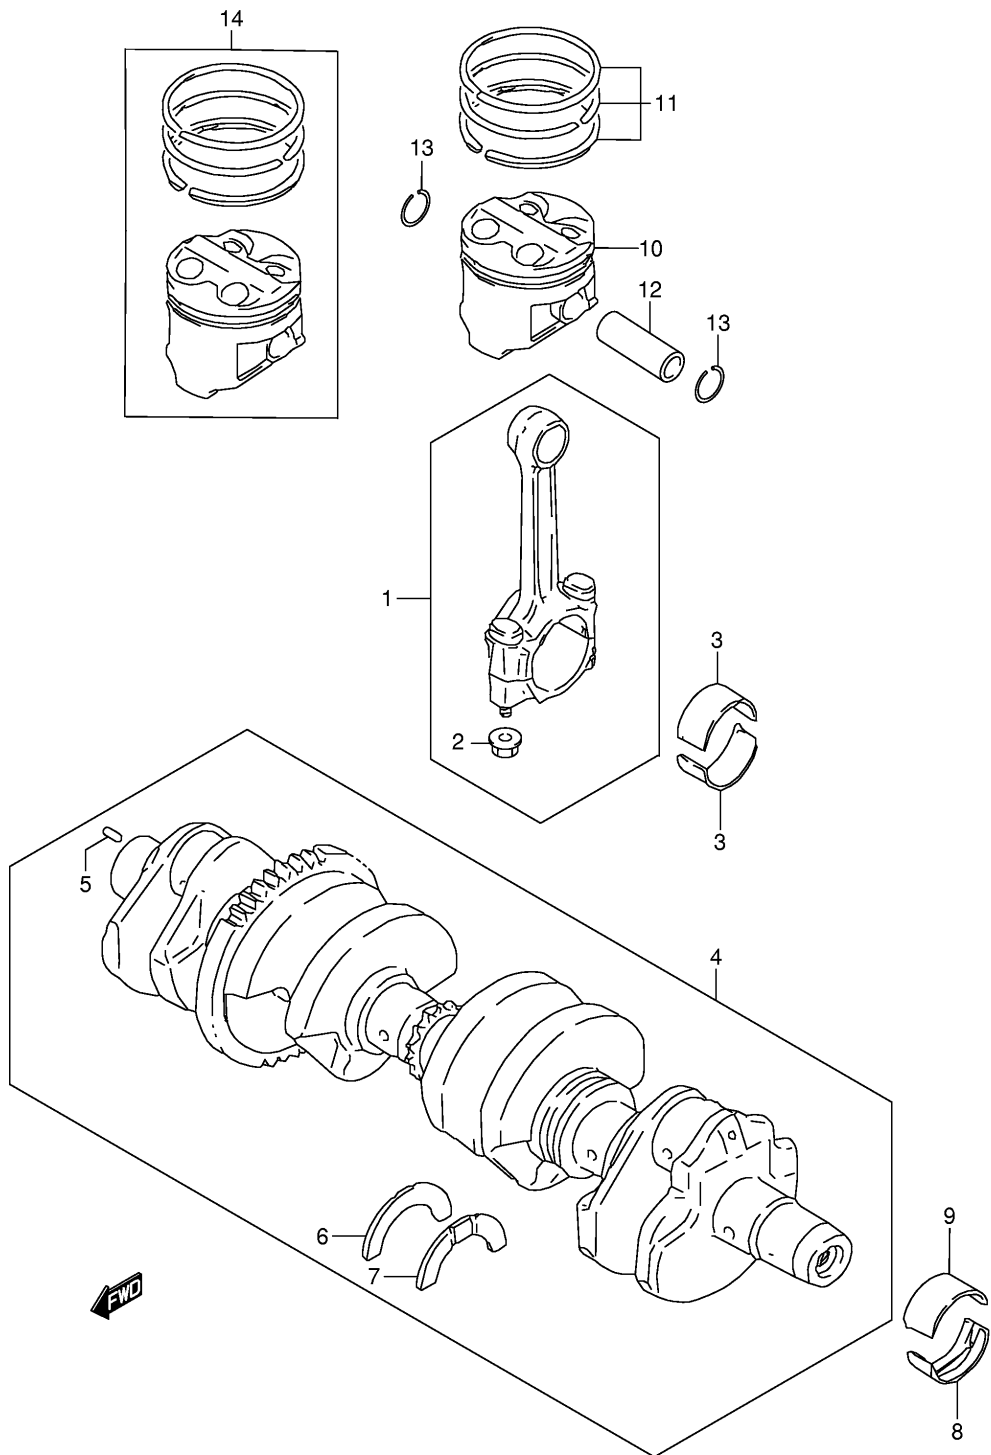

Ref No	Part No	Description
1	12160-27A14	Rod Assy, Connecting
2	09159-08033	. Nut
3	12164-26E00-0A0	. Bearing, Crank Pin (green)
3	12164-26E00-0B0	. Bearing, Crank Pin (black)
3	12164-26E00-0C0	. Bearing, Crank Pin (brown)
3	12164-26E00-0D0	. Bearing, Crank Pin (yellow)
4	12000-26831	Crankshaft Set
5	04221-04089	. Pin
6	12228-43414	. Bearing, Thrust Rh (green)
7	12228-43411	. Bearing, Thrust Lh (red)
7	12228-43412	. Bearing, Thrust Lh (black)
7	12228-43413	. Bearing, Thrust Lh (blue)
7	12228-43414	. Bearing, Thrust Lh (green)
7	12228-43415	. Bearing, Thrust Lh (yellow)
7	12228-43416	. Bearing, Thrust Lh (white)
8	12229-27A00-0A0	Bearing, Crankshaft (green)
8	12229-27A00-0B0	Bearing, Crankshaft (black)
8	12229-27A00-0C0	Bearing, Crankshaft (brown)
8	12229-27A00-0D0	Bearing, Crankshaft (yellow)
9	12229-27A10-0A0	Bearing, Crankshaft (green)
9	12229-27A10-0B0	Bearing, Crankshaft (black)
9	12229-27A10-0C0	Bearing, Crankshaft (brown)
9	12229-27A10-0D0	Bearing, Crankshaft (yellow)
10	12111-19C30-0F0	Piston
11	12140-19C20	Ring Set, Piston
12	12151-19C02	Pin, Piston
13	09381-18003	Circlip
14	12100-19C30-050	Piston Set (os:0.5)