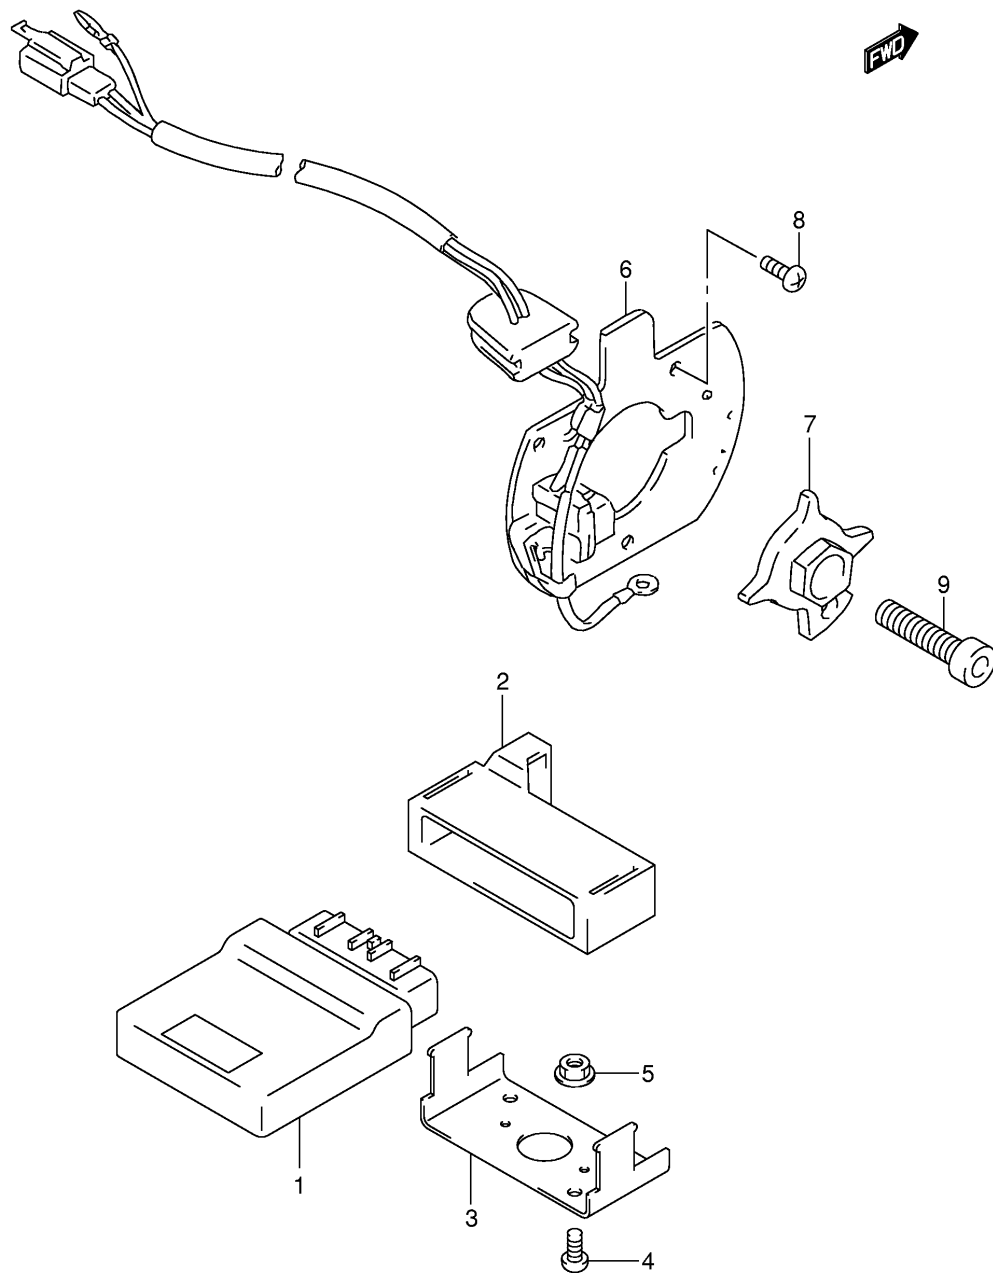

Ref No	Part No	Description
1	32900-08FJ0	Igniter Assy
2	32980-41F00	Cushion, Igniter
3	32933-08F10	Bracket, Igniter
4	02142-05123	Screw
5	08316-10053	Nut
6	33110-31F00	Stator, Signal Generator
7	33120-19C20	Rotor, Signal Generator
8	02112-05103	Screw, Stator
9	07130-08303	Bolt, Rotor