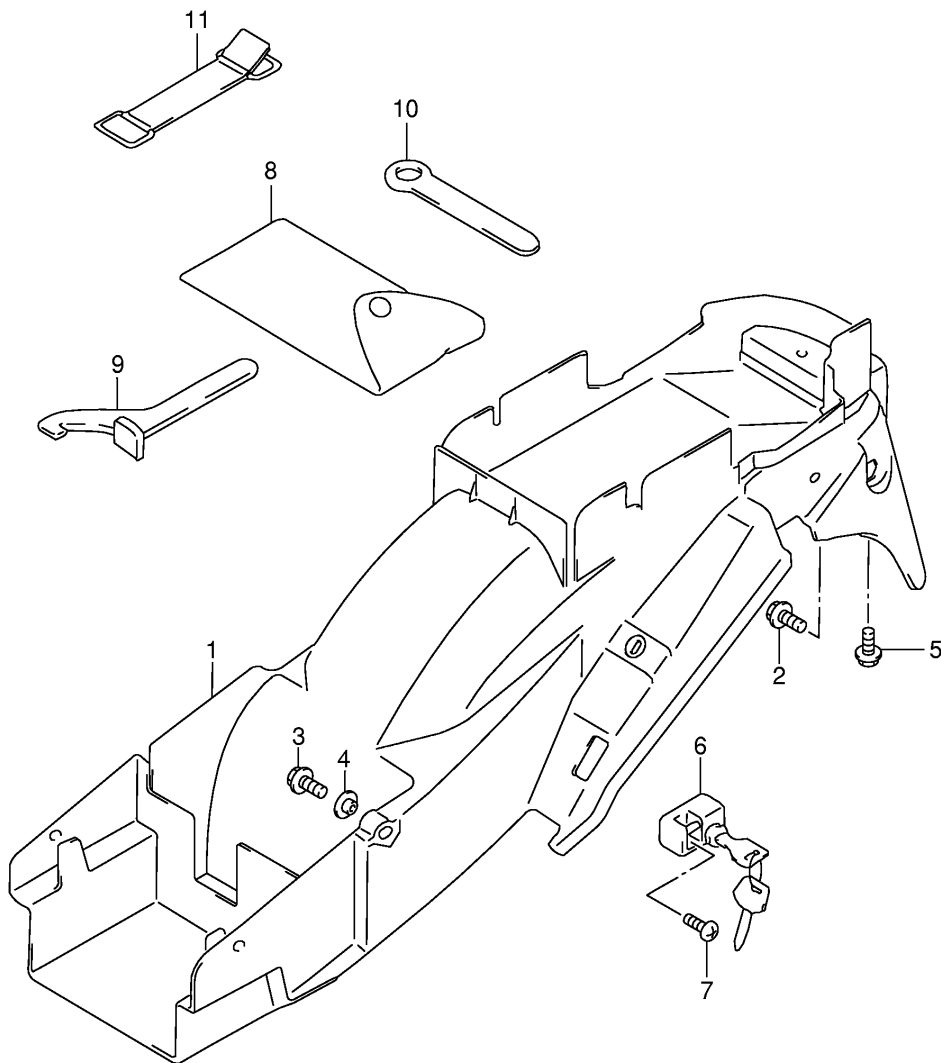

Ref No	Part No	Description
1	63111-08FA0-291	Fender, Rear (black)
2	09113-06001	Bolt
3	01550-06163	Bolt, Front Lh
4	09169-06071	Washer
5	09116-06165	Bolt, Center
6	95700-44820	Lock Set, Helmet
7	09139-06089	Screw
8	09800-21036	Tool Assy
9	09822-00005	Clamp, Wrench
10	09816-00102	Hexagon Spanner, 3
11	47435-02F01	Band, Tool