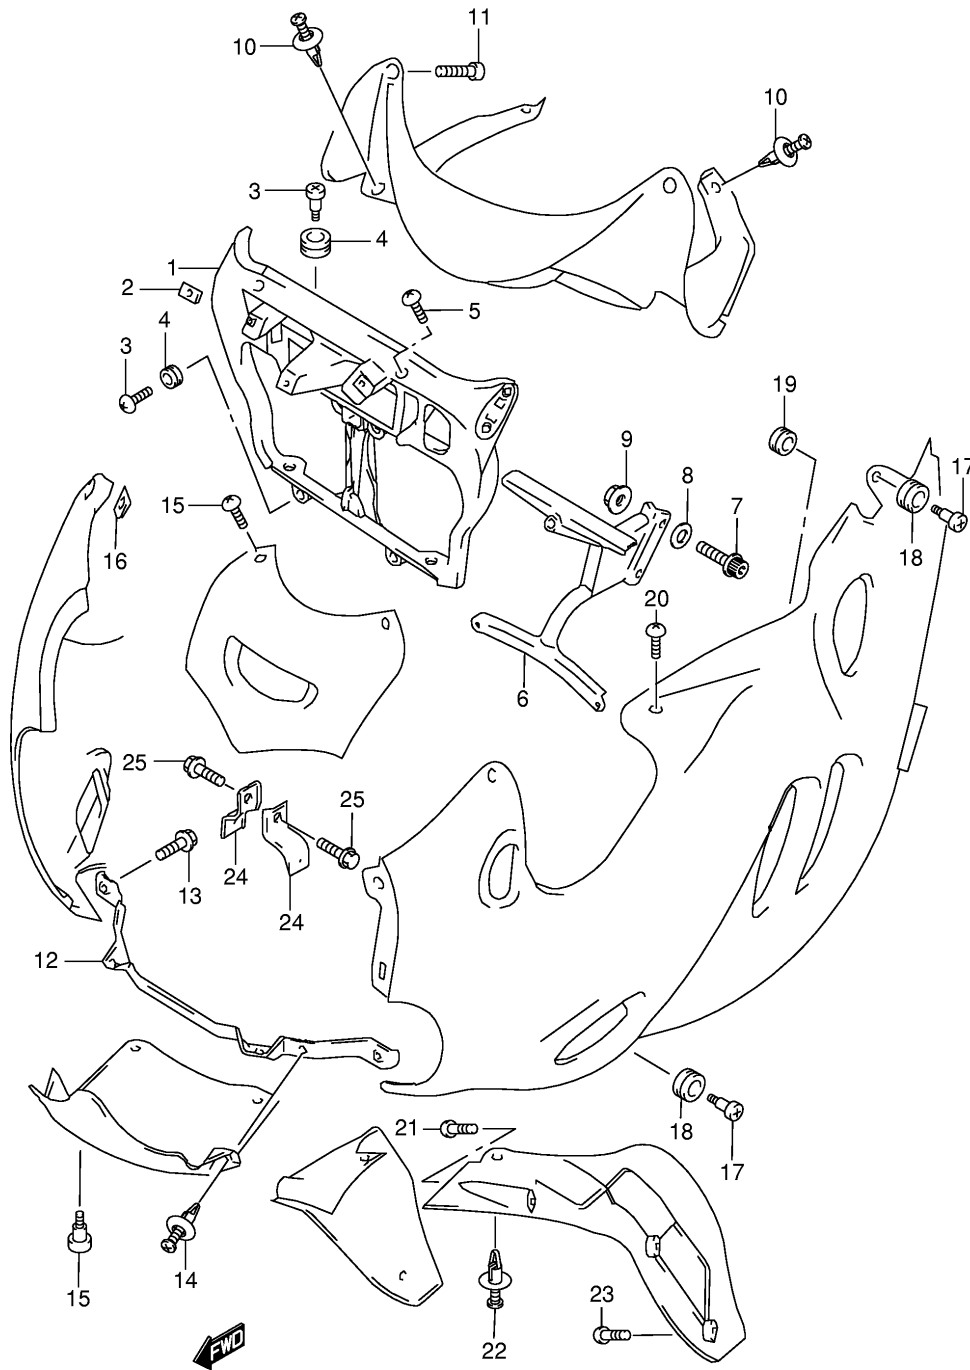

Ref No	Part No	Description
1	94520-08F00	Brace, Cowling Front
2	94484-24F00	Nut
3	09139-06126	Screw
4	09320-09016	Cushion
5	02142-05163	Screw
6	94510-08F10	Brace, Cowling Rear
7	09103-08222	Bolt
8	09164-08020	Washer
9	08316-10083	Nut, Lower
10	09409-08308-5ES	Clip, Meter Panel (black)
11	03541-05163	Screw, Upper
12	94540-08F00	Bracket, Center Lower
13	01580-06163	Bolt, Bracket
14	09409-06322-5PK	Clip (black)
15	09139-05042	Screw, Center Panel
16	09148-05038	Nut, Meter Panel Upper
17	09139-06126	Screw, Side Cowling
18	09320-09016	Cushion
19	09320-08018	Cushion, Center
20	09139-05054	Screw, Meter Panel Rear
21	09136-04003	Screw, Inner Panel Upper
22	09409-08308-5ES	Clip, Inner Panel
23	02142-15163	Screw
24	94530-08F00	Bracket, Side Lower
25	09116-06109	Bolt