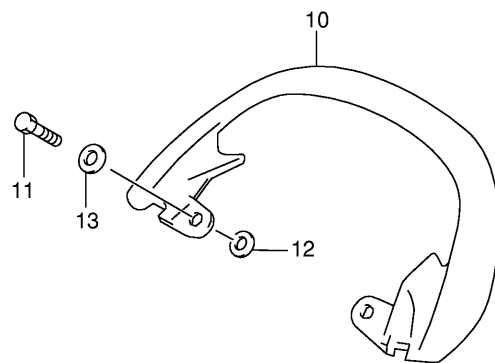

Ref No	Part No	Description
1	45100-08F10-LN6	Seat Assy
2	09321-08006	• . Cushion
3	45220-20A01	Bracket, Seat Support
4	02122-06303	Screw
5	95700-31840	Lock Set, Seat
6	01547-05103	Bolt
7	45289-03F10	Bracket, Seat Lock
8	03141-14123	Screw
9	45280-43510	Cable, Seat Lock
10	46211-03F11-019	Handle, Pillion Rider (black)
11	01551-08303	Bolt
12	46212-03F10	Cushion (17x24x1.5)
13	09160-08501	Washer (8.5x24x2.30)