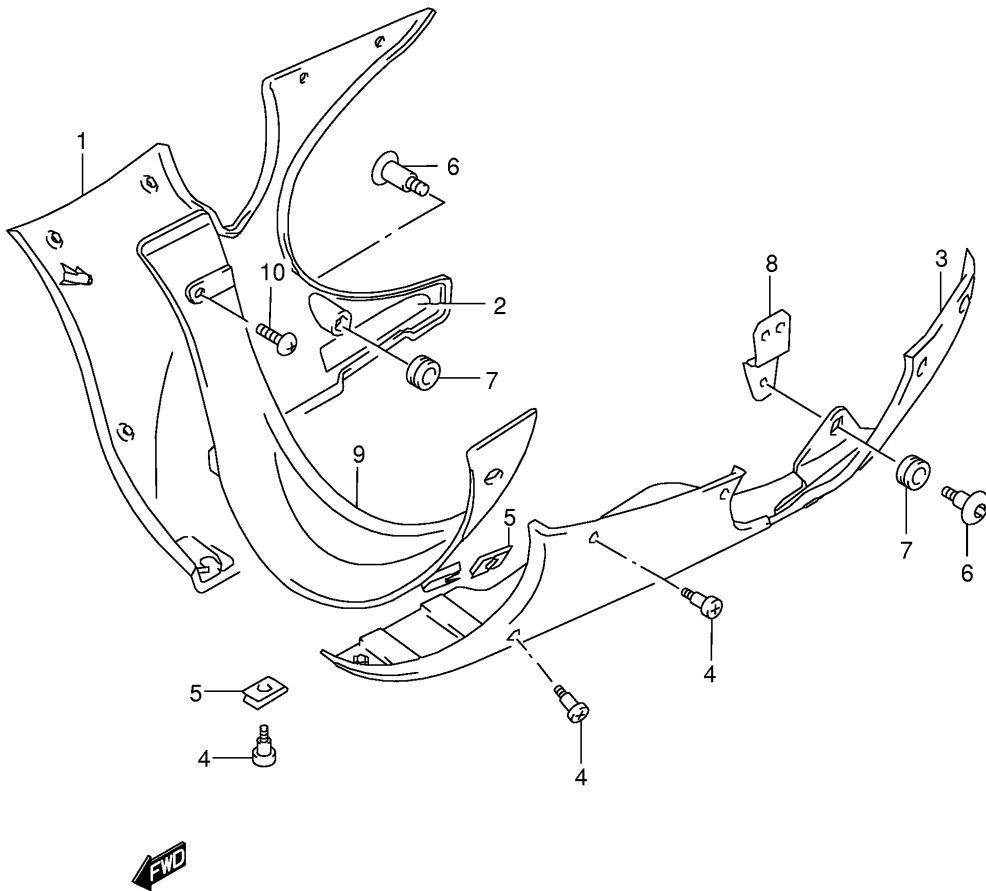

Ref No	Part No	Description

1	94470-08F00-YBD	Cowling, Under Rh (white)
1	94470-08F00-YU7	Cowling, Under Rh (red)
2	94472-08F00	• Shield, Under Rh
3	94481-08F00-YBD	Cowling, Under Lh (white)
3	94481-08F00-YU7	Cowling, Under Lh (red)
4	09139-05054	Screw
5	94484-24F00	Nut
6	09139-06126	Screw, Center
7	09320-09016	Cushion
8	94570-08F00	Bracket, Lower Lh
9	94475-08F00	Cowling, Under Center
10	03541-05123	Screw