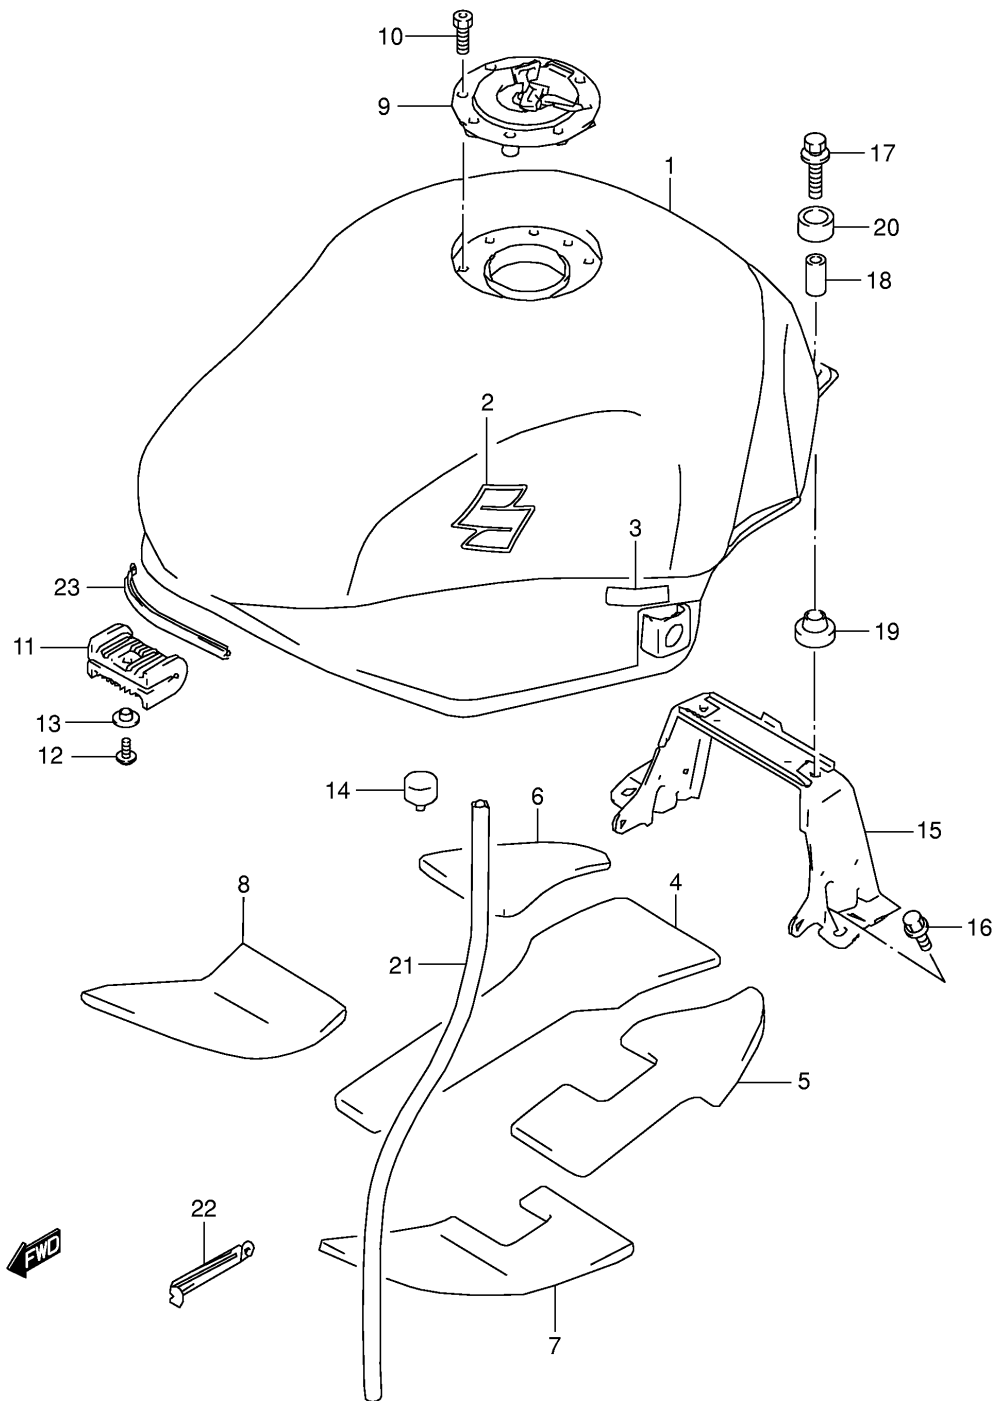

Ref No	Part No	Description
1	44100-08FA0-YU9	Tank Assy, Fuel (yellow)
1	44100-08FA0-YC2	Tank Assy, Fuel (blue)
2	68111-18G00-ASJ	. Emblem
2	68111-18G00-CS4	. Emblem
3	32851-10D00	Protector, Fuel Tank
4	44191-08F00	Shield, Heat No.1
5	44192-08F00	Shield, Heat No.2
6	44193-08F00	Shield, Heat No.3
7	44194-08F00	Shield, Heat No.4
8	44195-08F00	Shield, Heat No.5
9	44200-33870	Cap Set, Fuel Tank
10	09106-05017	Bolt
11	44510-33D00	Cushion, Fuel Tank Front
12	02142-05123	Screw
13	09169-05012	Washer
14	09321-10011	Cushion, Fuel Tank Side
15	44550-08F00	Bracket, Rear
16	01550-08163	Bolt
17	09116-06172	Bolt, Rear
18	09180-06271	Spacer
19	09320-10038	Cushion, Rear
20	09320-14017	Cushion, Rear
21	44423-08F00	Hose, Water Drain
22	09404-08420	Clamp
23	68241-08F00	Molding, Fuel Tank