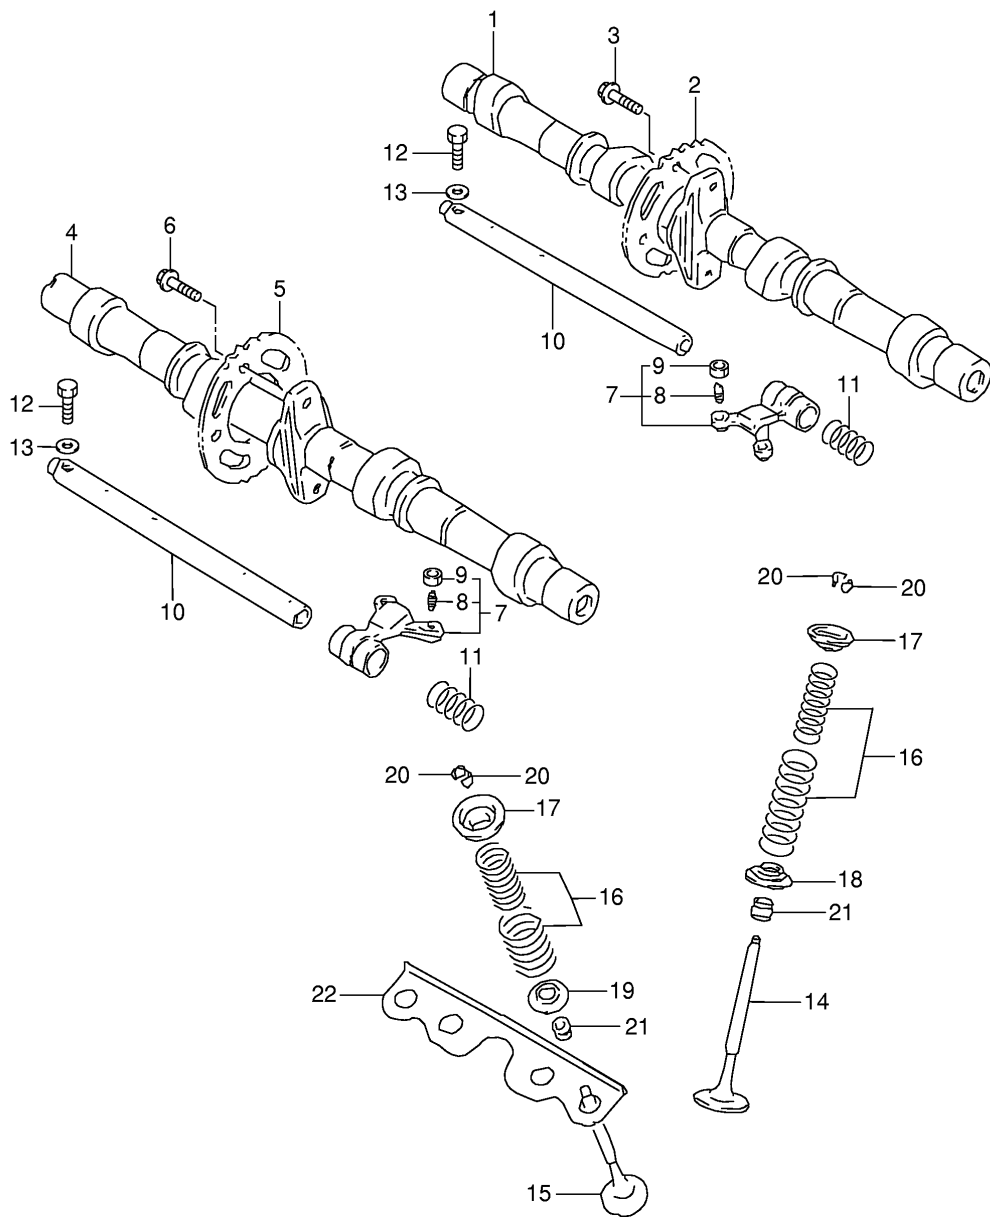

Ref No	Part No	Description
1	12711-26E00	Camshaft, Intake
2	12741-26E00	Sprocket, Camshaft
3	09103-07001	Bolt (7x11.5)
4	12721-26E00	Cam Shaft, Exhaust
5	12741-26E00	Sprocket, Cam Shaft
6	09103-07001	Bolt (7x11.5)
7	12840-19C00	Arm, Valve Rocker
8	12842-49201	• . Screw
9	12843-27A00	• . Nut
10	12861-27A00	Shaft, Valve Rocker Arm
11	09440-13014	Spring
12	09112-06004	Bolt
13	08322-01063	Washer
14	12911-19C00	Valve, Intake
15	12912-19C00	Valve, Exhaust
16	12920-27A01	Spring Set, Valve
17	12931-27A20	Retainer, Spring
18	12933-81400	Seat, Intake
19	12934-27A01	Seat, Exhaust
20	12932-27A00	Cotter, Valve
21	09289-05011	Oil Seal (5x10x8.7)
22	11137-19C01	Plate, Valve Seat