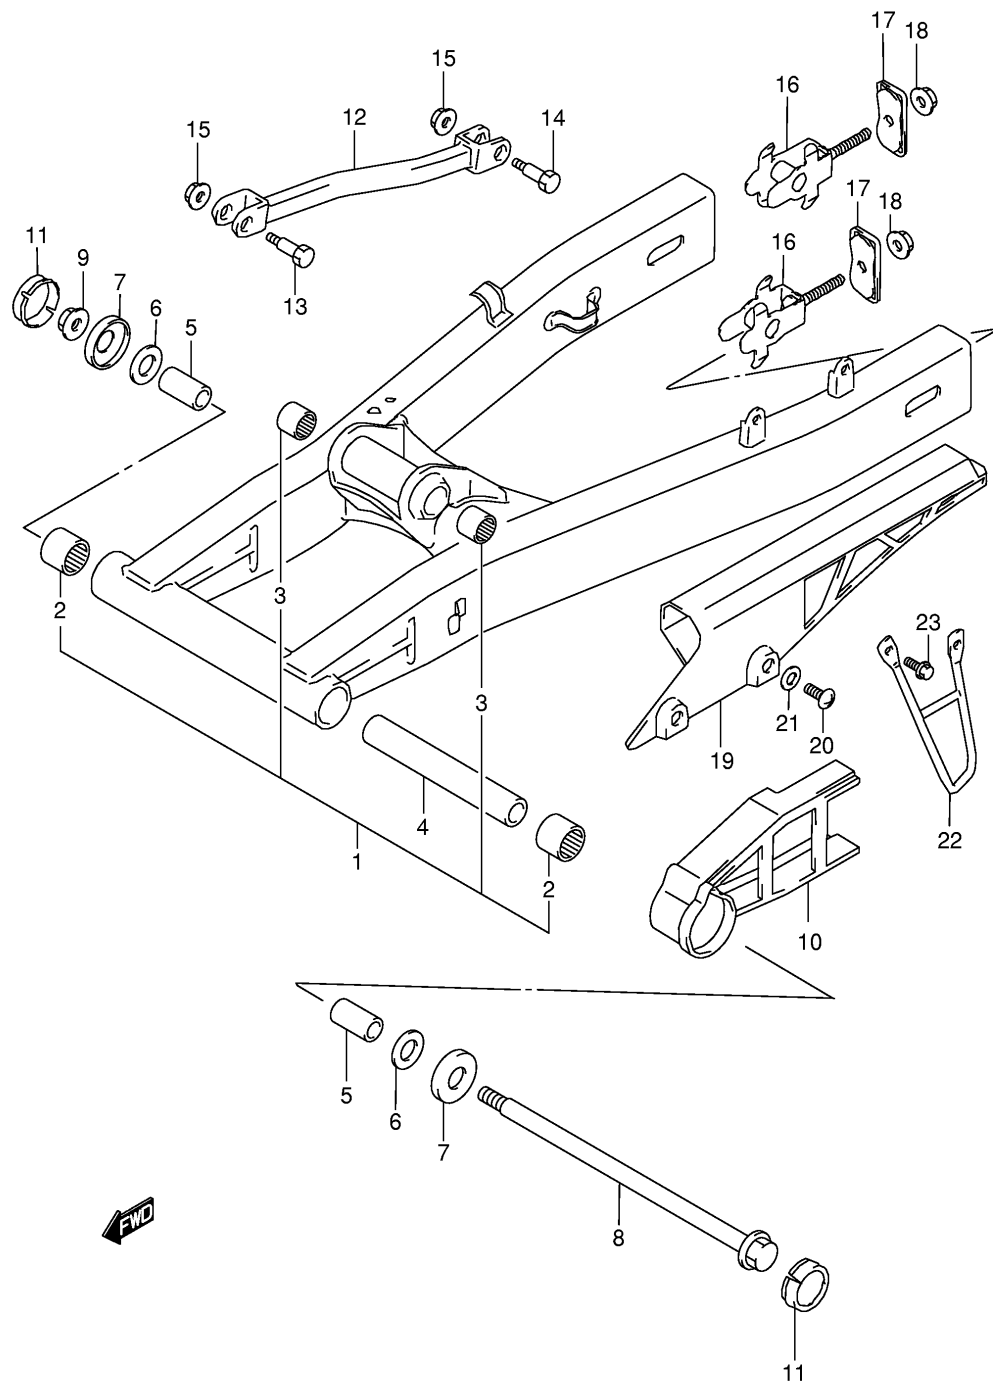

Ref No	Part No	Description
1	61000-08F10-13L	Swinging Arm Assy, Rear
2	09263-22017	• . Bearing, Pivot (22x29x30)
3	09263-20071	• . Bearing, Rod (20x27x23.5)
4	61282-08F00	Spacer, Pivot Center
5	61251-38B00	Spacer, Pivot
6	08211-16341	Thrust Washer
7	61262-32410	Dust Seal
8	61211-08F00	Shaft, Pivot
9	08319-31143	Nut
10	61273-20C00	Buffer, Chain Touch Defense
11	61222-43400	Cap, Pivot
12	64310-08F00	Torque Link, Rear (black)
13	09111-10051	Bolt, Front (10x39)
14	09100-10187	Bolt, Rear (10x34)
15	08319-31107	Nut
16	61410-08F00	Adjuster, Chain
17	61420-08F00	Plate, Adjuster Guide
18	08319-31087	Nut
19	61310-08F00	Case, Chain
20	02142-06123	Screw
21	09169-06026	Washer
22	61390-08F00	Guard, Chain
23	01547-06123	Bolt