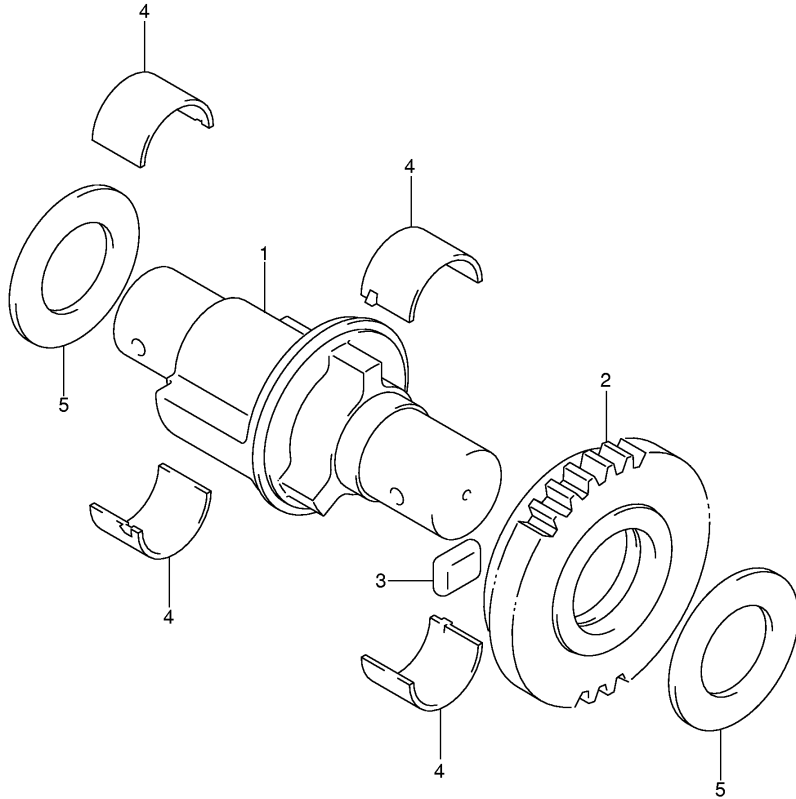

FIG.9

Ref No	Part No	Description
1	12654-02H00	Balancer, Crank
2	12666-01H00	Gear, Crank Balancer
3	12686-40F00	Damper, Crank Balancer Gear
4	12229-40F50-0A0	Bearing, Crank Balancer (green)
4	12229-40F50-0B0	Bearing, Crank Balancer (black)
4	12229-40F50-0C0	Bearing, Crank Balancer (brown)
5	09181-23002	Washer