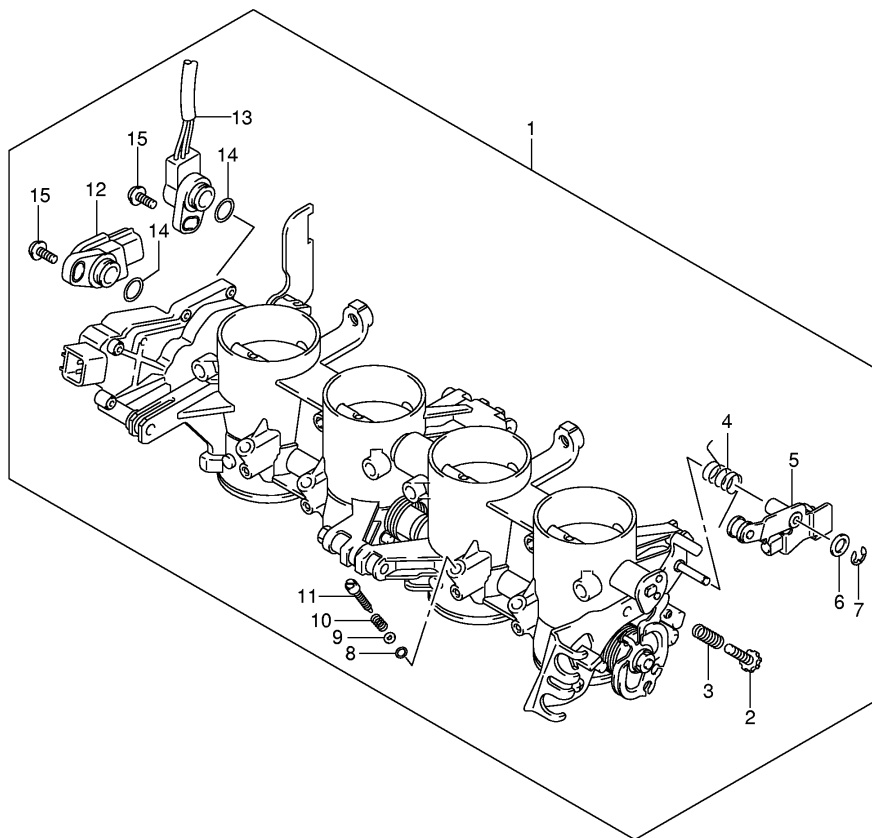

FIG.12

Ref No	Part No	Description
1	13405-02H00	Body Assy, Throttle
1	13405-02H10	Body Assy, Throttle
2	13267-20E20	. . Screw
3	13268-054A0	. . Spring
4	13426-29G00	. . Torsion Spring
5	13420-44G00	. . Lever Assy
6	13427-29G00	. . Packing
7	13424-29G00	. . E Ring
8	13295-29900	. . O Ring
9	13606-47A00	. . Washer
10	13268-48700	. . Spring, Throttle Screw
11	13269-33E00	. . Screw
12	13580-29G00	. . Sensor Assy
13	13580-40F30	. . Sensor, Assy
14	13575-29G00	. . O Ring
15	13605-02F00	. . Screw