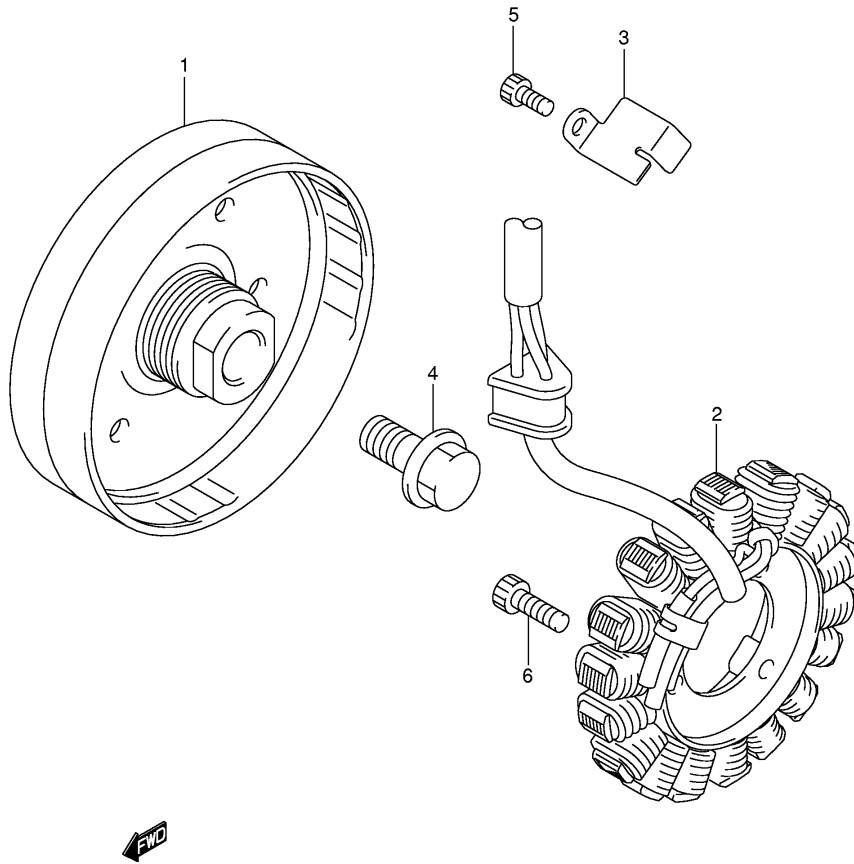

FIG.26

Ref No	Part No	Description
1	31402-01H00	Rotor Assy
2	31401-01H00	Stator Assy
3	32371-13E00	Clamp, Gen Lead
4	09103-12005	Bolt (12x23)
5	07130-0512A	Bolt, Gen Lead
6	07130-0620A	Bolt, Stator