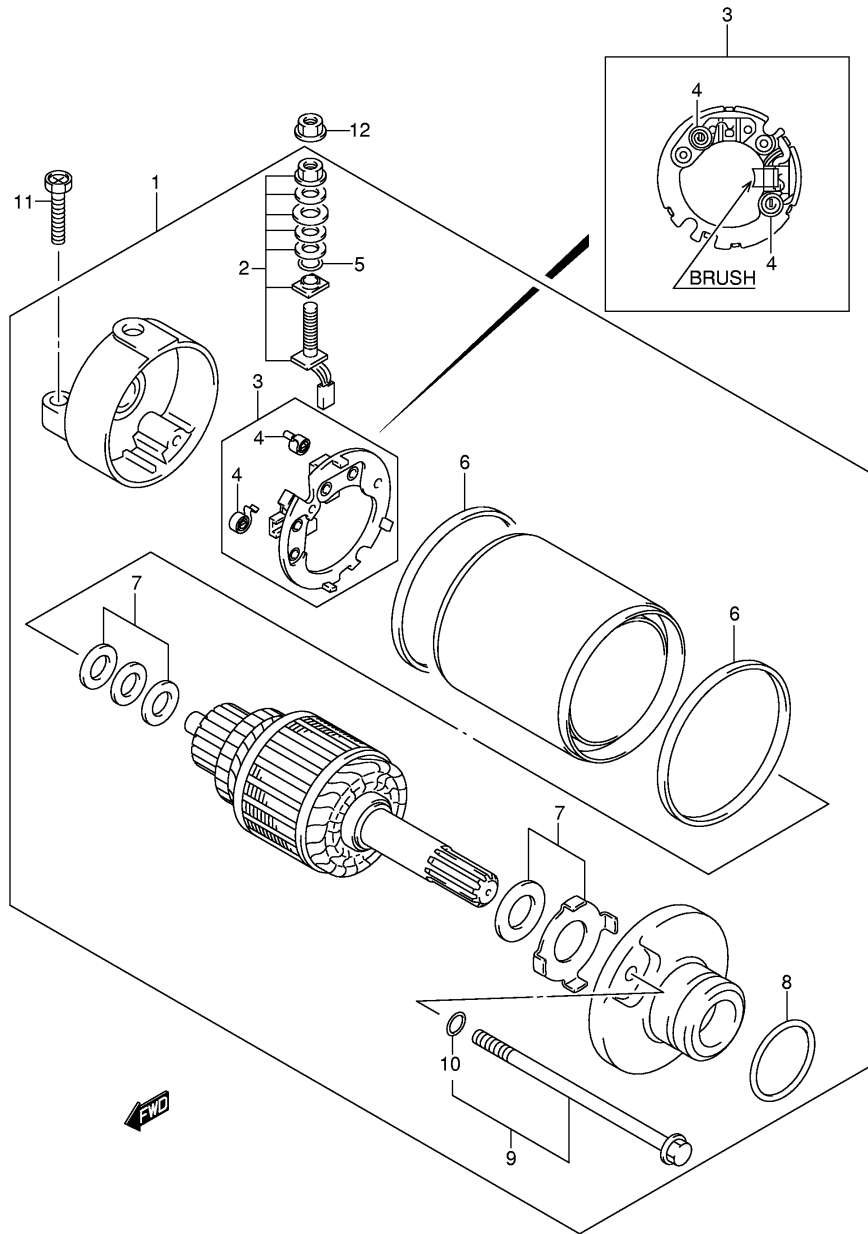

FIG.25

Ref No	Part No	Description
1	31100-01H00	Motor Assy, Starting
2	31130-13E00	• . Brush Terminal Set
3	31132-13E00	• . Brush Holder Set
4	31135-31300	•• .. Spring, Brush
5	31143-49040	• . O Ring
6	31264-13E00	• . O Ring
7	31170-19B10	• . Washer Set
8	09280-24003	• . O Ring (d:3.0,id:24.5)
9	31280-13E00	• . Bolt
10	31156-13E00	•• .. O Ring
11	09128-06024	Bolt (6x25)
12	08361-3506A	Nut

GSX-R750K6 E03 E28_025
STARTING MOTOR