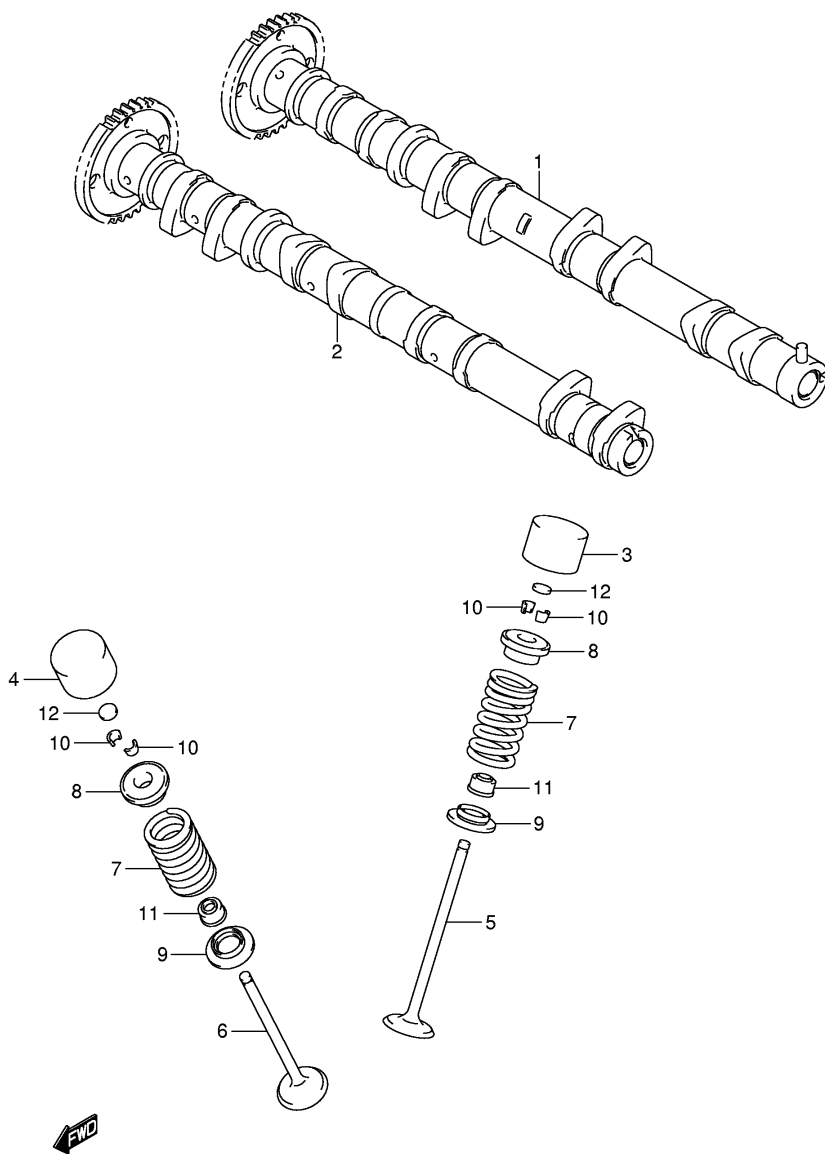

FIG.10

Ref No	Part No	Description
1	12710-02H00	Camshaft, Intake
2	12720-02H00	Camshaft, Exhaust
3	12891-17E00	Tappet, Intake
4	12891-35F00	Tappet, Exhaust
5	12911-02H00	Valve, Intake
6	12912-02H00	Valve, Exhaust
7	12921-02H00	Spring, Valve
8	12931-29G00	Retainer, Valve Spring
9	12933-29G00	Seat, Valve Spring
10	12932-32C00	Cotter, Valve
11	09289-04002	Oil Seal
12	12892-05C00-120	Shim, Tappet (t:1.20)
12	12892-05C00-125	Shim, Tappet (t:1.25)
12	12892-05C00-130	Shim, Tappet (t:1.30)
12	12892-05C00-135	Shim, Tappet (t:1.35)
12	12892-05C00-140	Shim, Tappet (t:1.40)
12	12892-05C00-145	Shim, Tappet (t:1.45)
12	12892-05C00-150	Shim, Tappet (t:1.50)
12	12892-05C00-155	Shim, Tappet (t:1.55)
12	12892-05C00-160	Shim, Tappet (t:1.60)
12	12892-05C00-165	Shim, Tappet (t:1.65)
12	12892-05C00-170	Shim, Tappet (t:1.70)
12	12892-05C00-175	Shim, Tappet (t:1.75)
12	12892-05C00-180	Shim, Tappet (t:1.80)
12	12892-05C00-185	Shim, Tappet (t:1.85)
12	12892-05C00-190	Shim, Tappet (t:1.90)
12	12892-05C00-195	Shim, Tappet (t:1.95)
12	12892-05C00-200	Shim, Tappet (t:2.00)
12	12892-05C00-205	Shim, Tappet (t:2.05)
12	12892-05C00-210	Shim, Tappet (t:2.10)
12	12892-05C00-215	Shim, Tappet (t:2.15)
12	12892-05C00-220	Shim, Tappet (t:2.20)
13	12800-05830	Shim Set, Tappet T:1.20, 1.25...2.95, 3.00 (5pcs.each) & No.14
14	99000-69491	• . Case, Tappet Shim