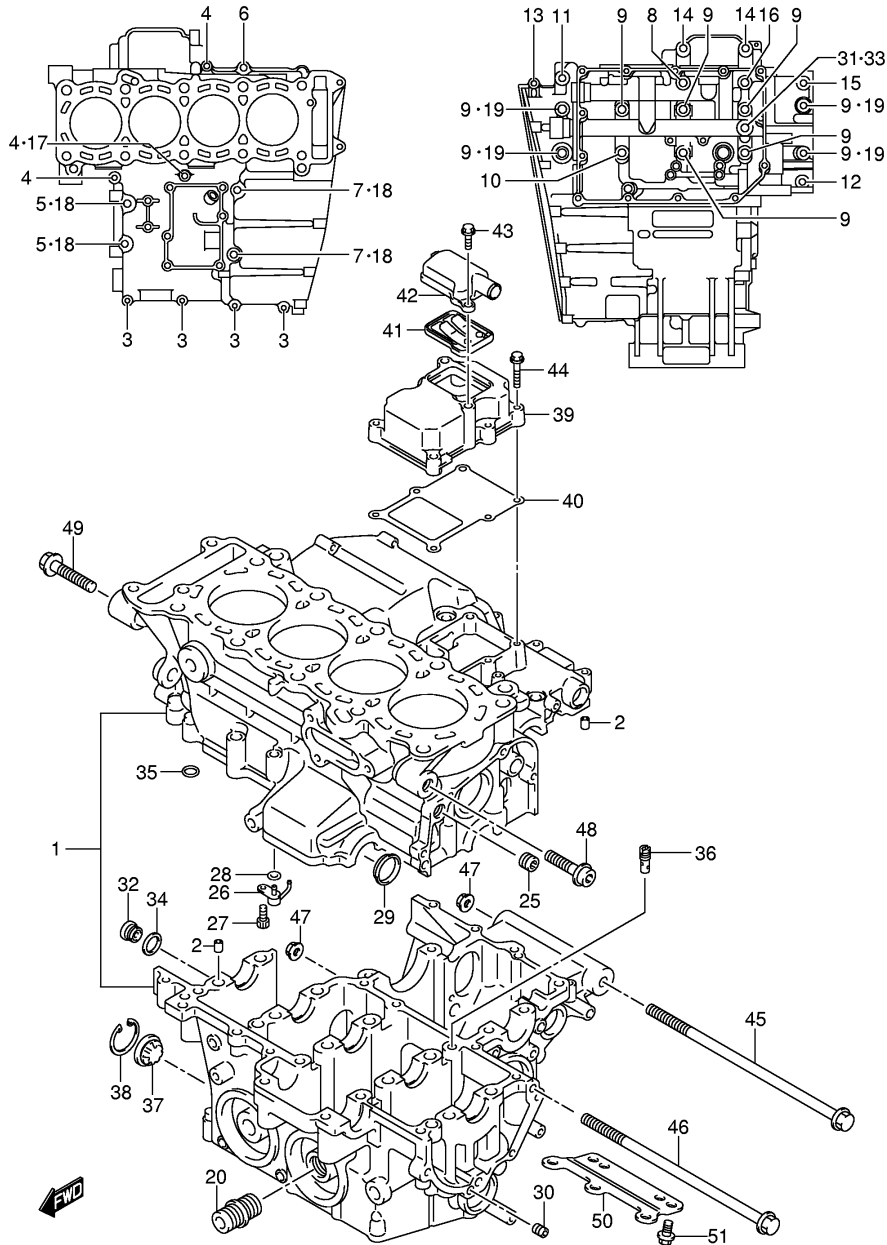

FIG.4

Ref No	Part No	Description
50	11322-01H00	Plate, Lower
51	09103-06188	Bolt

GSX-R750K6 E03 E28_004
CRANKCASE