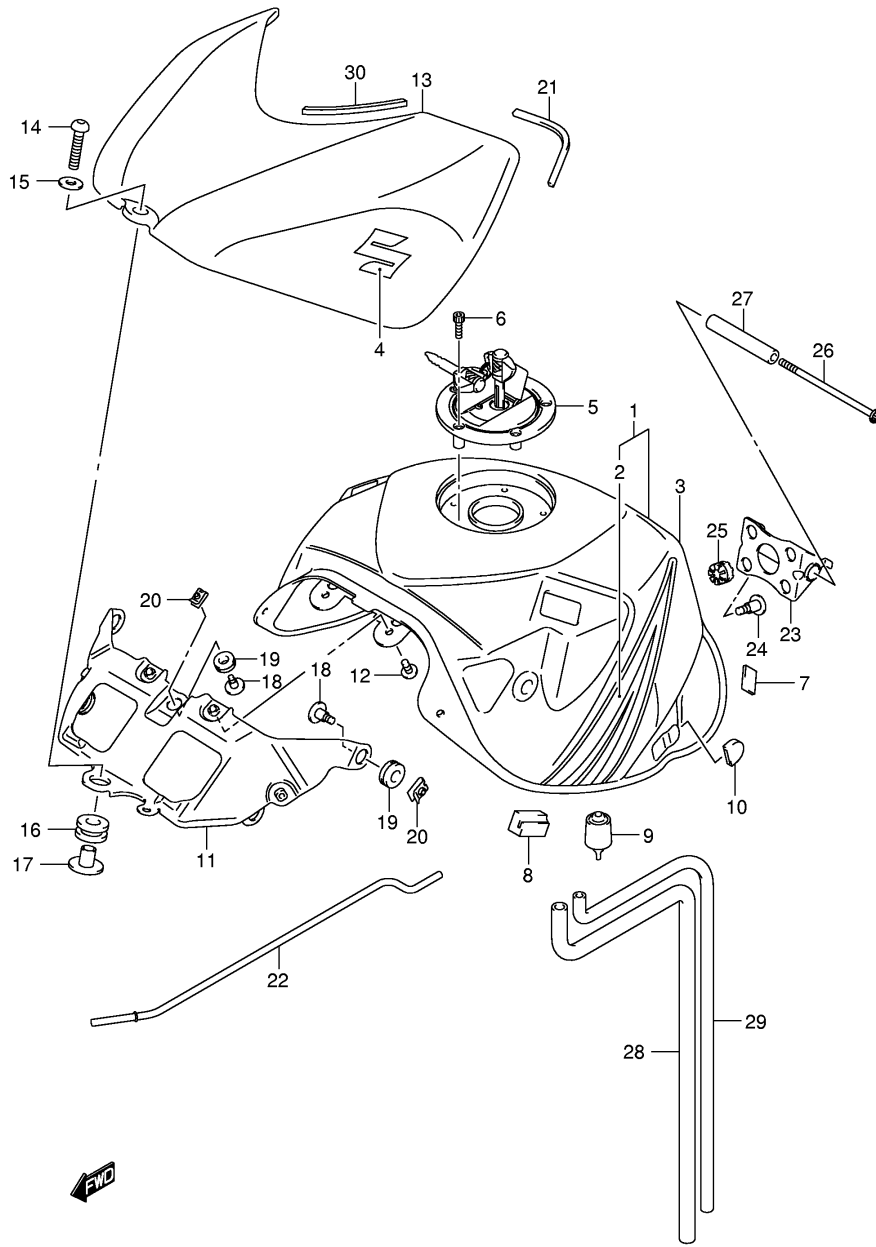

FIG.39

Ref No	Part No	Description
1	44100-02H00-019	Tank Assy, Fuel (black)
1	44100-02H00-1PX	Tank Assy, Fuel (black)
1	44100-02H00-YKY	Tank Assy, Fuel (blue)
1	44100-02H20-019	Tank Assy, Fuel (black)
1	44100-02H20-1PX	Tank Assy, Fuel (black)
1	44100-02H20-YKY	Tank Assy, Fuel (blue)
2	68110-02H00-DBV	• . Tape Set
2	68110-02H00-DBW	• . Tape Set
2	68110-02H00-DBY	• . Tape Set
3	44100-01H00-019	Tank Assy, Fuel (black)
3	44100-01H20-019	Tank Assy, Fuel (black)
4	68111-18G20	Emblem
5	44200-16850	Cap Set, Fuel Tank
5	44200-16860	Cap Set, Fuel Tank
6	09106-05017	Bolt
7	44572-13G00	Fastener
8	44541-33E00	Cushion, Side
9	44542-41G00	Cushion, Lower
10	09329-18001	Cushion, Side Cover
11	44520-01H00	Bracket, Front
12	09139-06122	Screw, Bracket
13	44291-01H00-019	Cover, Tank Front (black)
13	44291-01H00-YKY	Cover, Tank Front (blue)
14	09106-08156	Screw, Front
15	09160-08054	Washer
16	09320-12053	Cushion
17	09180-08174-A05	Spacer
18	09139-05078	Screw, Tank Cover
19	09320-08021	Cushion
20	09148-05052	Nut
21	44277-01H00	Cushion, Tank Cover No.1
22	44574-35F00	Stay, Fuel Tank
23	44530-41G00	Bracket, No.1
24	09139-06132	Screw
25	09320-08071	Cushion
26	09106-06103-A05	Bolt, Joint
27	44561-18G00	Spacer, Joint
28	44423-41G00	Hose, Drain
29	44424-41G00	Hose, Breather
30	44278-01H00	Cushion, Tank Cover No.2

GSX-R750K6 E03 E28_039
FUEL TANK