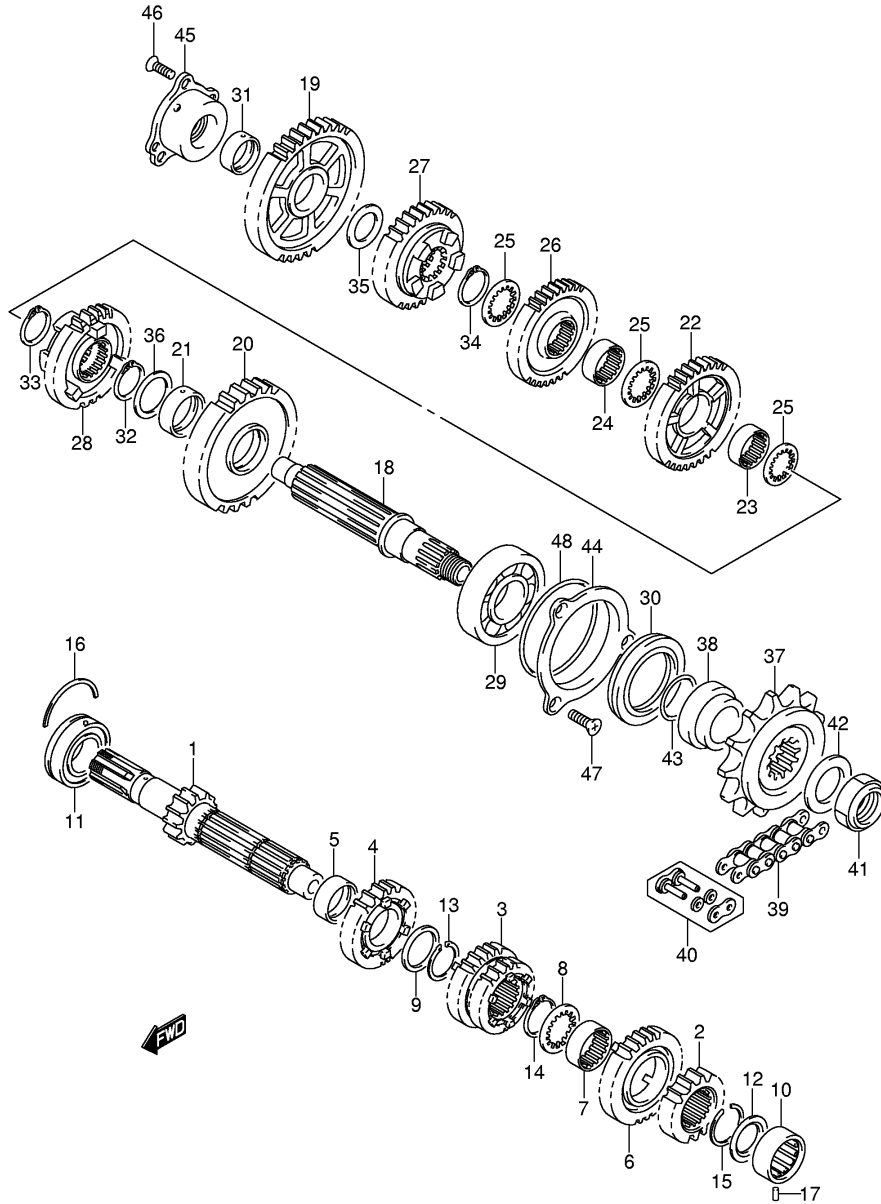

FIG.23

Ref No	Part No	Description
1	24120-01H00	Shaft, Counter (nt:14)
2	24221-35F00	Gear, 2nd Drive (nt:19)
3	24231-01H00	Gear, 3rd & 4th (nt:21/24)
4	24251-01H00	Gear, 5th Drive (nt:23)
5	24252-35F00	Bush 5th Drive Gear
6	24261-01H01	Gear, 6th Drive (nt:24)
7	24262-35F00	Bush, 6th Drive Gear
8	09167-27001	Washer, 6th Drive
9	09160-27008	Washer, 5th Drive
10	09263-20087	Bearing, Cntr Lh
11	09262-25150	Bearing, Cntr Rh
12	09285-20006	Seal, Oil (20x31.2x2.7)
13	09380-27006	Circlip, 5th Drive
14	09380-27006	Circlip, 6th Drive
15	09380-27004	Circlip, 2nd Drive
16	09390-62012	C Ring, Cntr Rh
17	09261-06003	Pin, Counter Shaft, Lh
18	24131-01H00	Shaft, Drive
19	24311-35F20	Gear, 1st Driven (nt:39)
20	24321-35F10	Gear, 2nd Driven (nt:39)
21	24322-35F00	Bush, 2nd Driven
22	24331-40F20	Gear, 3rd Driven (nt:38)
23	24262-17E01	Bush, 3rd Driven
24	24262-17E01	Bush, 4th Driven Gear
25	24333-02F00	Washer, 3rd & 4th Driven
26	24341-40F20	Gear, 4th Driven (nt:36)
27	24351-01H01	Gear, 5th Driven (nt:31)
28	24361-01H00	Gear, 6th Driven (nt:26)
29	09262-28045	Bearing, Drive Shaft, Lh
30	09283-42017	Seal, Drive Shaft, Oil
31	09300-22008	Bush, 1st Driven Gear
32	09380-27006	Circlip, 2nd Driven Gear
33	09380-27006	Circlip, 3rd Driven Gear
34	09380-27006	Circlip, 4th Driven Gear
35	09181-22223	Washer, 1st Driven Lh
36	09160-27008	Washer, 2nd Driven
37	27510-20A20	Sprocket, Engine (nt:17)
38	27531-01H00	Spacer, Engine Sprocket
39	27600-33E40-116	Chain Assy (rk Gb525roz5y)
40	27620-33E40	Joint Set
41	09159-20004	Nut, Engine Sprocket
42	09160-25009	Washer (25x41x3)
43	09280-24010	O Ring (d:2.4,id:23.7)
44	24751-01H00	Retainer, Drive Shaft, L
45	24771-01810	Housing, Drive Shaft, Set
46	09139-06159-A05	Screw, Drive Shaft (6x20)
47	09139-06159-A05	Screw, Retainer (6x20)
48	09280-68009	O Ring