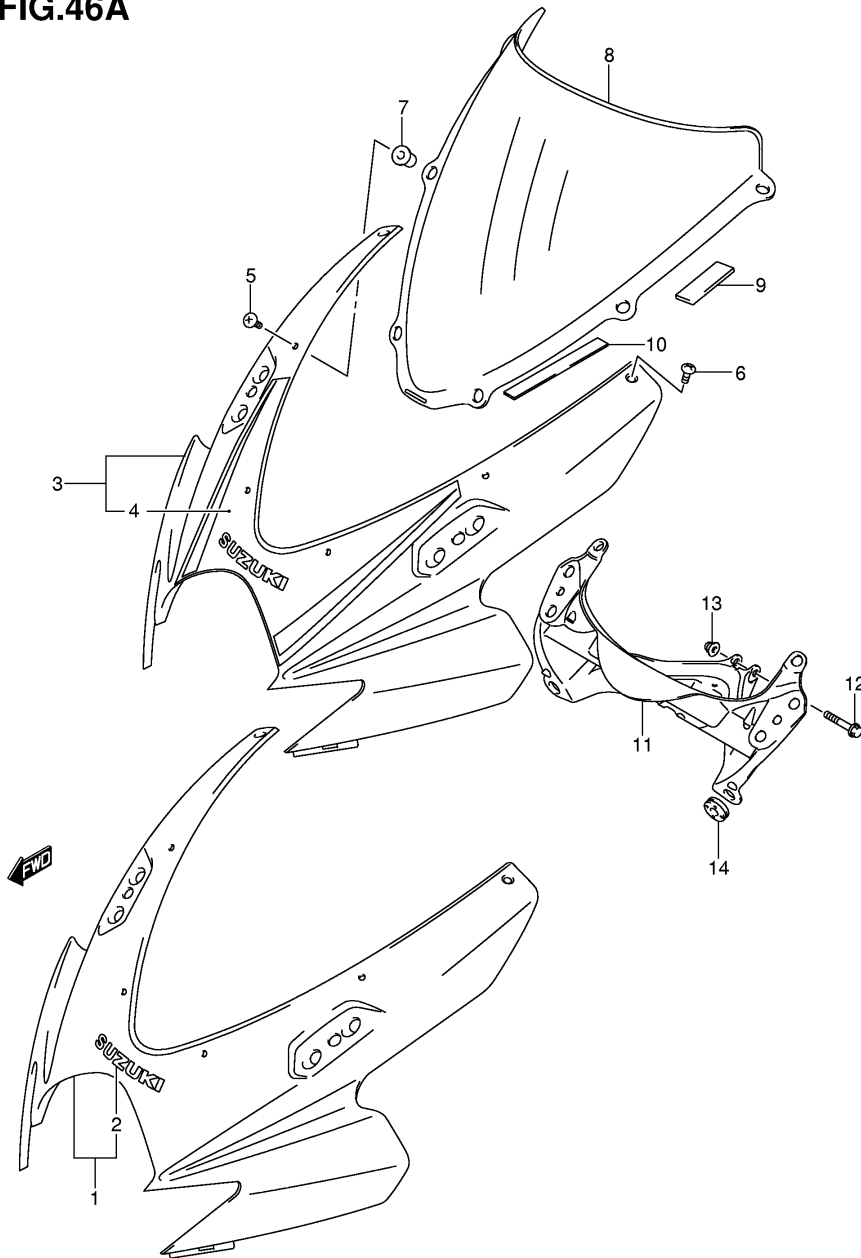

FIG.46A

Ref No	Part No	Description
1	94401-01H00-YBA	Body, Cowling (blue)
1	94401-01H00-YHG	Body, Cowling (gray)
1	94401-01H00-019	Body, Cowling (black)
2	68641-19F00-YU8	• . Emblem (gray)
2	68281-24F10-019	• . Emblem (black)
3	94401-02H10-YBD	Body, Cowling (white)
4	68275-02H00-DZF	• . Tape Set
5	09125-05133	Screw, Front
6	09125-05134	Screw, Rear
7	09159-05019	Nut
8	94610-01H01	Windscreen
9	94443-06G00	• . Tape
10	94612-01H00	• . Cushion
11	94511-01H00	Brace, Cowling
12	01550-0840A	Bolt
13	08313-2008A	Nut
14	09320-08028	Cushion

GSX-R750K6 E03 E28_046A
COWLING BODY