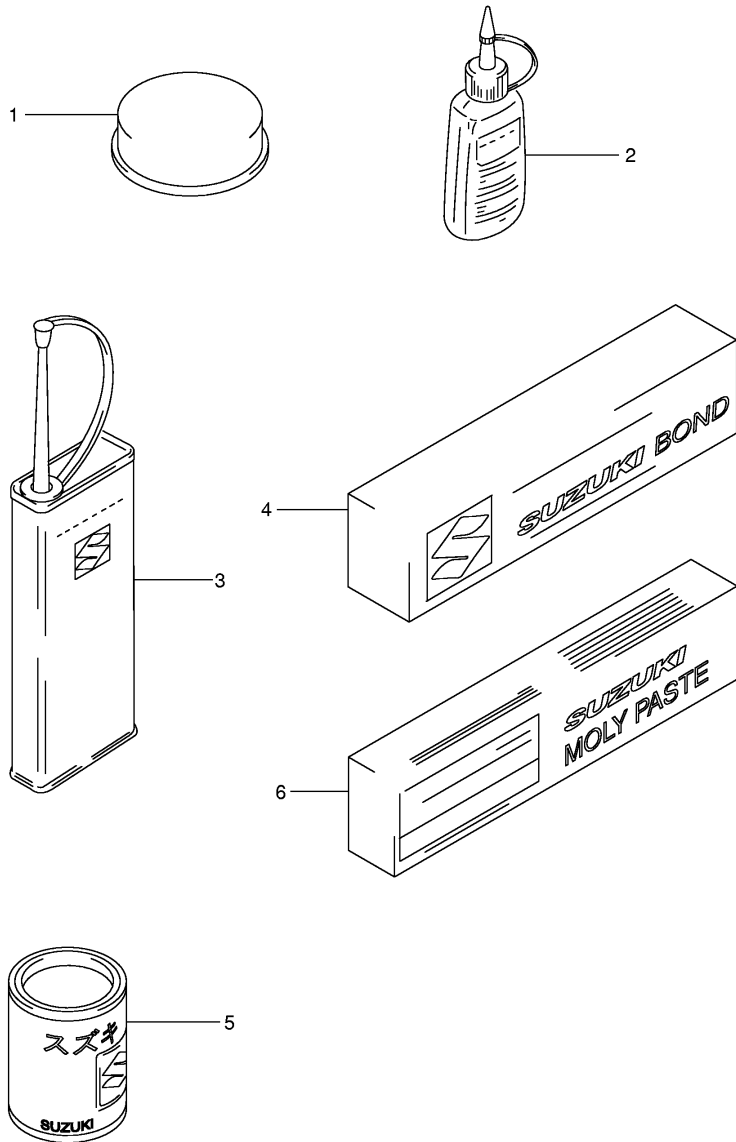

FIG.66

Ref No	Part No	Description
1	99000-25110	Suzuki Pbc Grease
2	99104-32020	Thread Lock Super (1361a)
2	99104-32030	Thread Lock Super (1363a)
2	99000-32050	Thread Lock Super (1342)
2	99000-32100	Thread Lock Super (1305)
2	99000-32130	Thread Lock Super (1360)
3	99000-32040	Thread Lock Cement
4	99000-31140	Suzuki Bond (1207b)
5	99000-25030	Suzuki Super Grease
6	99000-25140	Suzuki Moly Paste