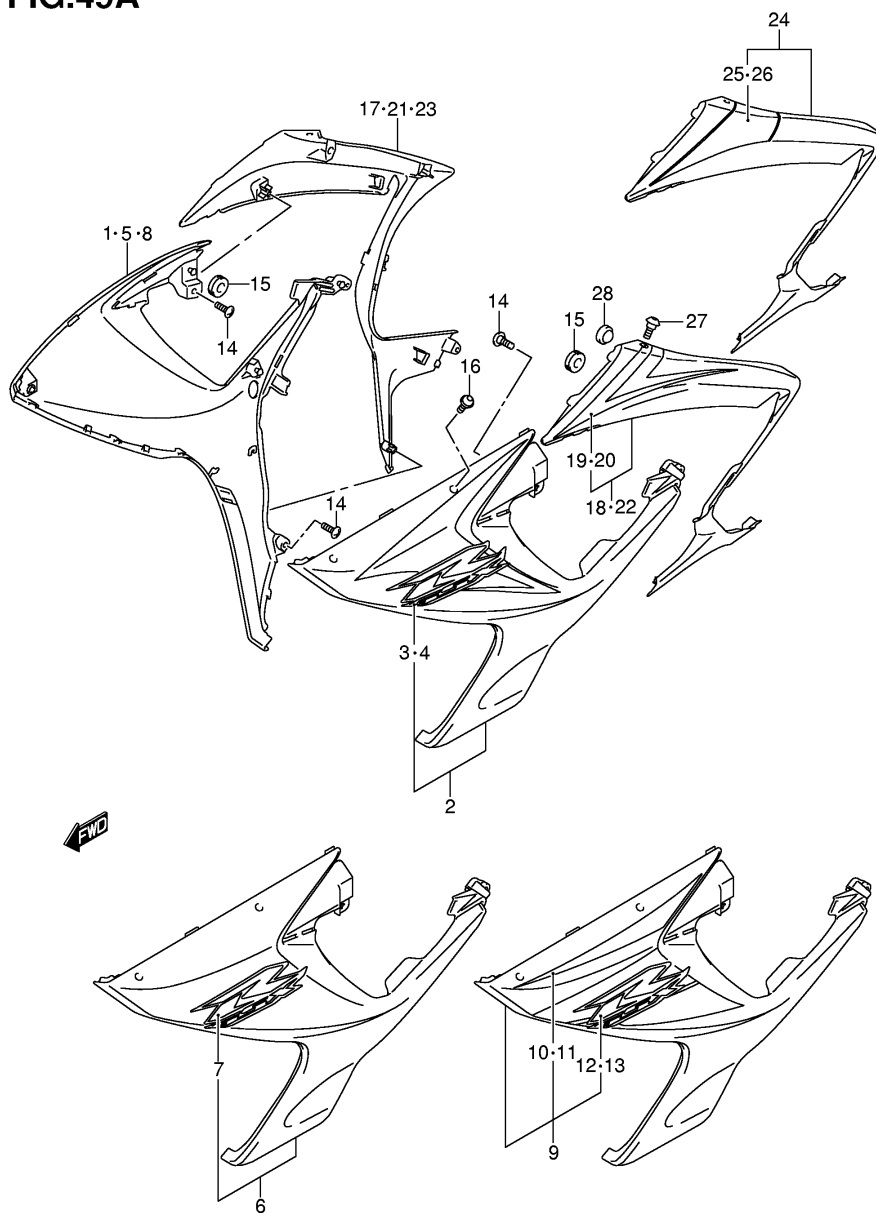

FIG.49A

Ref No	Part No	Description
1	94490-02H20-YBA	Cowl, Side Rh (blue)
1	94490-02H20-YHF	Cowl, Side Rh (gray)
2	94440-02H20-YBA	Cowl, Side Lh (blue)
2	94440-02H20-YHF	Cowl, Side Lh (gray)
3	68685-02H30-DZG	. . Tape, Side Rh
3	68685-02H30-DZH	. . Tape, Side Rh
4	68695-02H30-DZG	. . Tape, Side Lh
4	68695-02H30-DZH	. . Tape, Side Lh
5	94490-01H10-YKV	Cowl, Side Rh (black)
6	94440-01H10-YKV	Cowl, Side Lh (black)
7	68681-41G00-DCD	. . Emblem
8	94490-02H10-YKY	Cowl, Side Rh (blue)
9	94440-02H10-YKY	Cowl, Side Lh (blue)
10	68685-02H10-DZK	. . Tape, Side Upper Rh
11	68695-02H10-DZK	. . Tape, Side Upper Lh
12	68685-02H20-DZJ	. . Tape, Side Rh
13	68695-02H20-DZJ	. . Tape, Side Lh
14	03541-0516A	Screw
15	09320-08028	Cushion
16	09139-05064	Screw
17	94450-02H20-019	Cover, Cowl Rh (black)
17	94450-02H20-YHG	Cover, Cowl Rh (gray)
18	94460-02H20-019	Cover, Cowl Lh (black)
18	94460-02H20-YHG	Cover, Cowl Lh (gray)
19	68185-02H20-DZL	. . Tape Set, Rh
19	68185-02H20-DZM	. . Tape Set, Rh
20	68195-02H20-DZL	. . Tape Set, Lh
20	68195-02H20-DZM	. . Tape Set, Lh
21	94475-01H00-019	Cover, Cowl Rh (black)
22	94485-01H00-019	Cover, Cowl Lh (black)
23	94450-02H10-YBD	Cover, Cowl Rh (white)
24	94460-02H10-YBD	Cover, Cowl Lh (white)
25	68185-02H10-LR5	. . Tape, Rh
26	68195-02H10-LR5	. . Tape, Lh
27	09139-05077	Screw, Rear
28	09321-10018	Cushion

GSX-R750K6 E03 E28_049A
SIDE COWLING