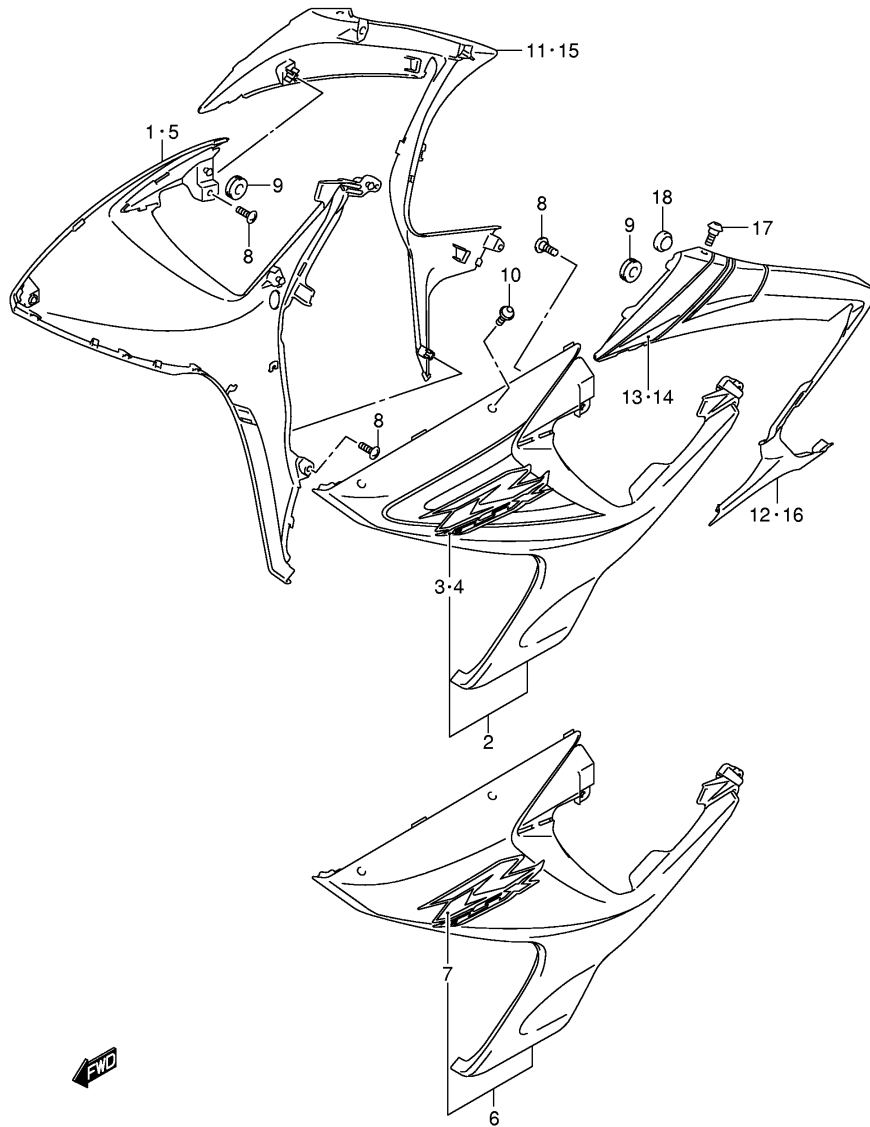

FIG.49

Ref No	Part No	Description
1	94490-02H00-019	Cowl, Side Rh (black)
1	94490-02H00-1PX	Cowl, Side Rh (black)
1	94490-02H00-YKY	Cowl, Side Rh (blue)
2	94440-02H00-019	Cowl, Side Lh (black)
2	94440-02H00-1PX	Cowl, Side Lh (black)
2	94440-02H00-YKY	Cowl, Side Lh (blue)
3	68685-02H00-DCA	. . Tape, Side Rh
3	68685-02H00-DCB	. . Tape, Side Rh
3	68685-02H00-DCC	. . Tape, Side Rh
4	68695-02H00-DCA	. . Tape, Side Lh
4	68695-02H00-DCB	. . Tape, Side Lh
4	68695-02H00-DCC	. . Tape, Side Lh
5	94490-01H10-YKV	Cowl, Side Rh (black)
6	94440-01H10-YKV	Cowl, Side Lh (black)
7	68681-41G00-DCD	. . Emblem
8	03541-0516A	Screw
9	09320-08028	Cushion
10	09139-05064	Screw
11	94450-02H00-YEC	Cover, Cowl Rh (yellow)
11	94450-02H00-YHL	Cover, Cowl Rh (red)
11	94450-02H00-YBD	Cover, Cowl Rh (white)
12	94460-02H00-YEC	Cover, Cowl Lh (yellow)
12	94460-02H00-YHL	Cover, Cowl Lh (red)
12	94460-02H00-YBD	Cover, Cowl Lh (white)
13	68180-02H00-DCE	. . Tape Set, Rh
13	68180-02H00-DCF	. . Tape Set, Rh
13	68180-02H00-DBZ	. . Tape Set, Rh
14	68190-02H00-DCE	. . Tape Set, Lh
14	68190-02H00-DCF	. . Tape Set, Lh
14	68190-02H00-DBZ	. . Tape Set, Lh
15	94475-01H00-019	Cover, Cowl Rh (black)
16	94485-01H00-019	Cover, Cowl Lh (black)
17	09139-05077	Screw, Rear
18	09321-10018	Cushion