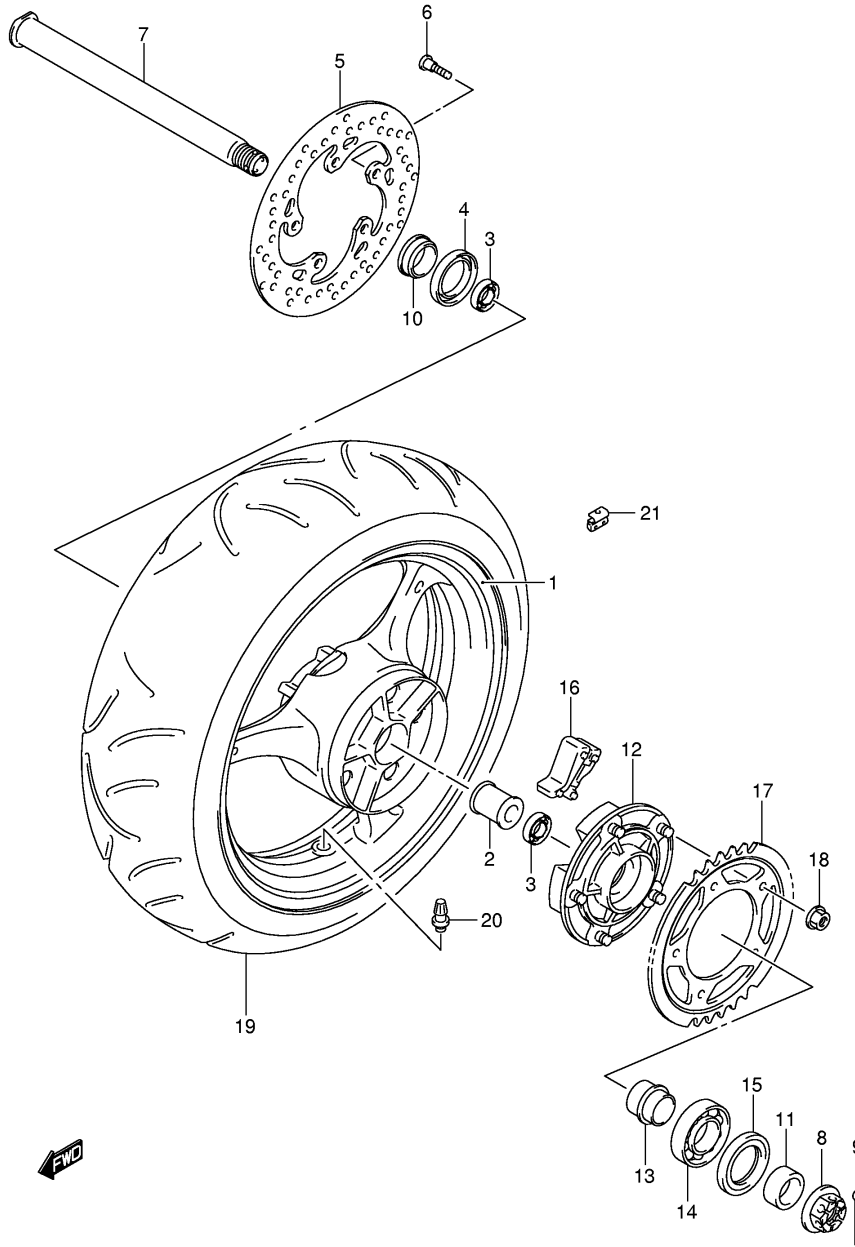

FIG.63

Ref No	Part No	Description
1	64111-01H00-019	Wheel, Rear (17m/cxmt5.50) (black)
2	64731-01H00	Spacer, Hub Bearing
3	09262-28043	Bearing (28x52x12)
4	09284-37001	Seal, Rr Wheel Bearing, R
5	69211-18G00	Disc, Rear Brake
6	09106-08160	Bolt
7	64711-49G10-A05	Axle, Rear
8	09141-25001-A05	Nut
9	04111-4035A	Cotter Pin
10	64741-35F00	Spacer, Axle Rh
11	64751-35F00	Spacer, Axle Lh
12	64610-44G00-E00	Drum, Rear Sprocket
13	64733-35F00-A05	Retainer, Sprocket Drum
14	09262-32007	Bearing (32x65x17)
15	09285-39001	Seal (39x65x7)
16	64651-44G00	Absorber, Hub Shock
17	64511-39F00-A05	Sprocket, Rear (nt:45)
18	08319-3110A	Nut
19	65110-02H00	Tire, Rear, 180/55 Zr17m/c (73w)(bridgestone)
20	43130-24A00	Valve Assy, Wheel Rim (tr412)
21	43222-73H10-A05	Balancer, Wheel No.1
21	43224-73H10-A05	Balancer, Wheel No.2
21	43226-73H10-A05	Balancer, Wheel No.3

GSX-R750K6 E03 E28_063
REAR WHEEL