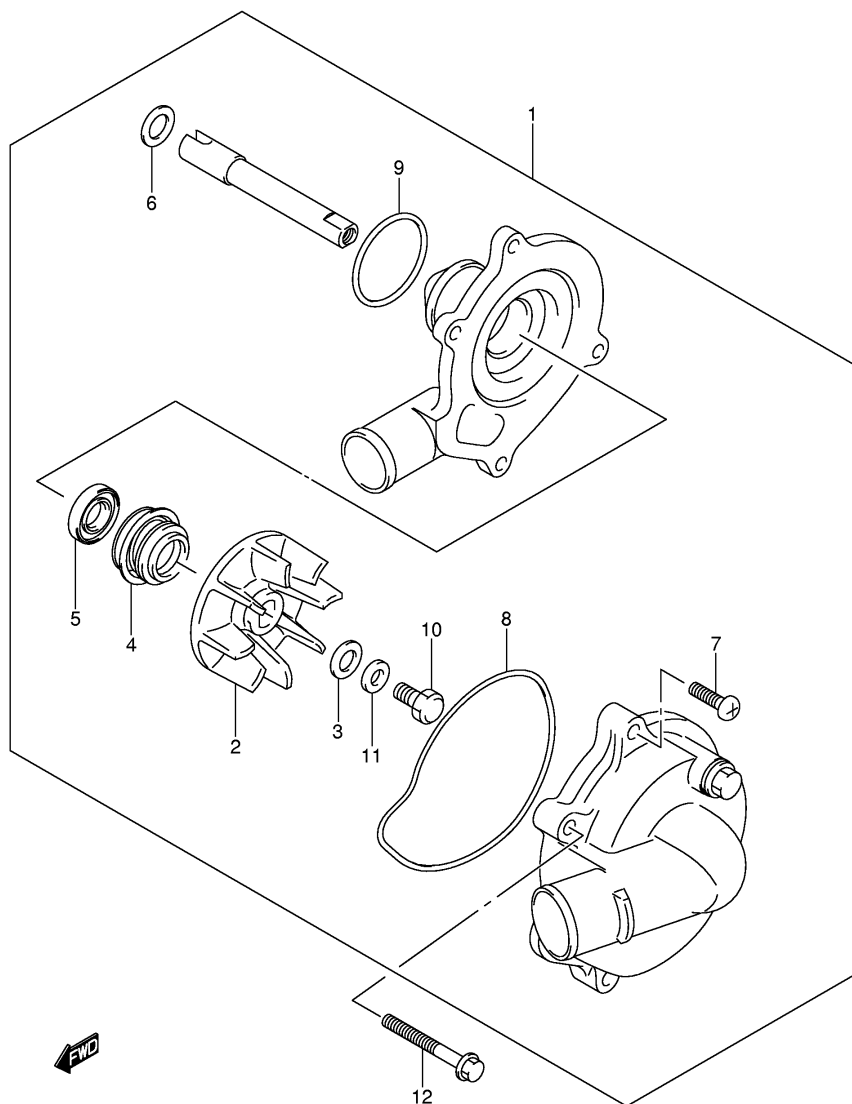

FIG.18

Ref No	Part No	Description
1	17400-01H00-E00	Pump Assy, Water
2	17491-17E01	. Impeller
3	09168-06025	. Gasket
4	17470-02F10	. Seal, Mechanical
5	17461-01H00	. Oil Seal
6	09181-10167	. Washer
7	02112-06163	. Screw
8	17418-33400	. O Ring
9	17435-33400	. O Ring
10	09100-06099	. Bolt (6x13)
11	09164-06006	. Lock Washer
12	01547-0635A	Bolt