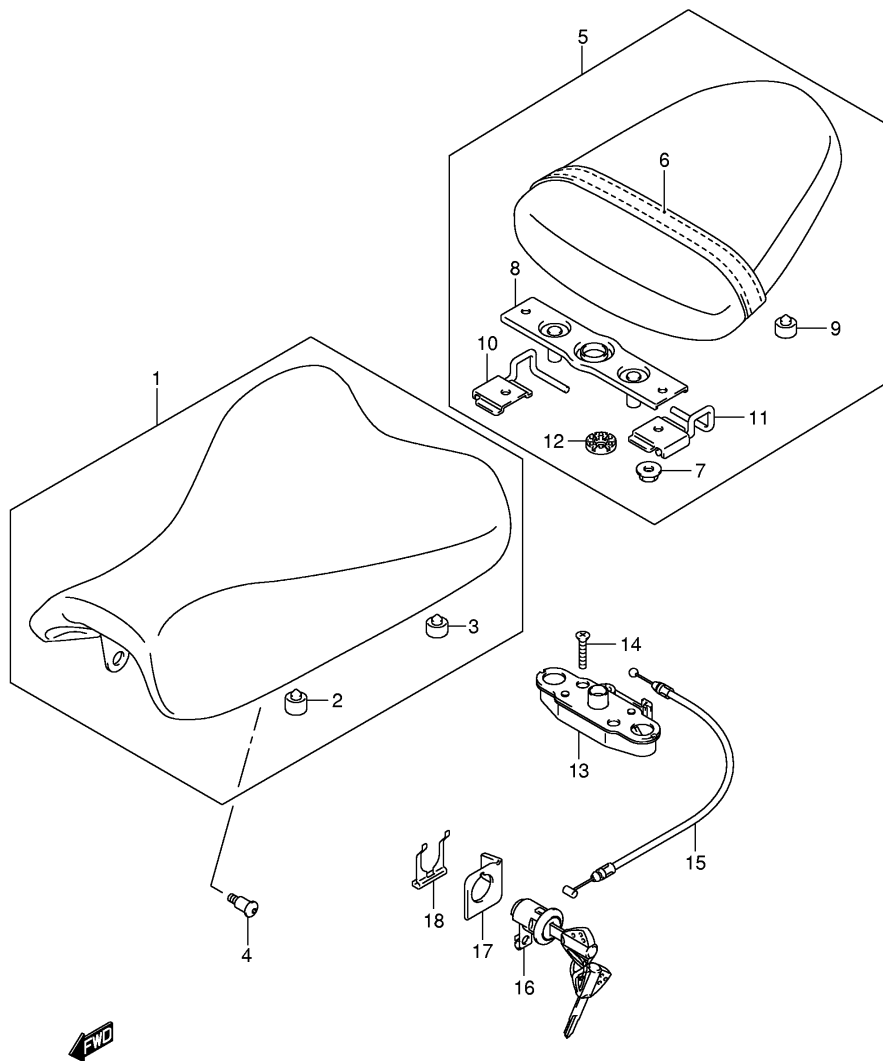

FIG.52

Ref No	Part No	Description
1	45100-01H00-6BY	Seat Assy (black)
2	09321-10039	. Cushion, Front
3	09321-10011	. Cushion
4	09139-06146	Screw, Seat
5	45300-01H00-6BY	Seat Assy, Pillion (black)
6	45180-01H00	. Band Assy, Seat
7	08319-31063	. Nut
8	45290-18G00	. Striker
9	09321-10011	. Cushion
10	45315-01H00	. Holder, Helmet, R
11	45316-01H00	. Holder, Helmet, L
12	45213-31300	. Cushion
13	45220-20A01	Bracket, Seat Support
14	02122-0630A	Screw, Rear
15	45280-38400	Cable, Seat Lock
16	95700-14810	Lock Set, Seat
17	45288-14F10	Guide, Seat Lock Cable
18	45289-11F00	Plate, Seat Lock Assy