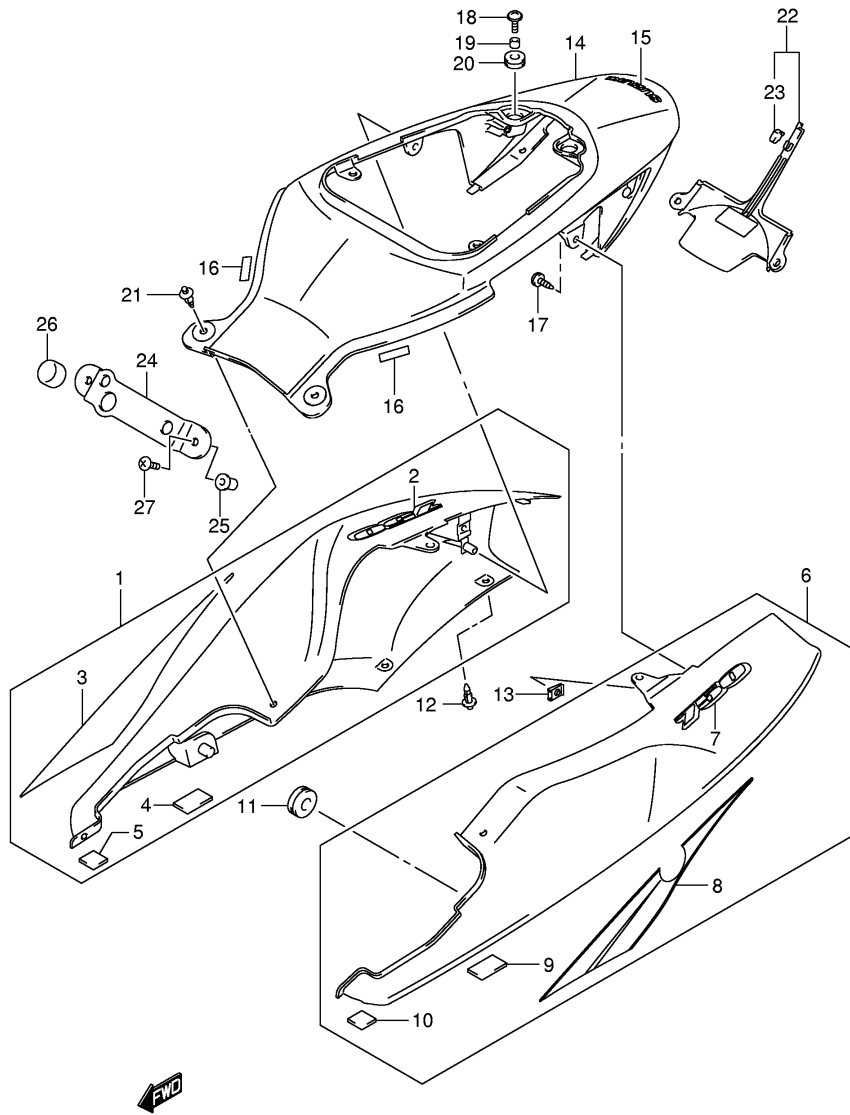

FIG.53

Ref No	Part No	Description
1	45501-02H00-YBD	Cover, Seat Tail, R (white)
1	45501-02H10-YEC	Cover, Seat Tail, R (yellow)
1	45501-02H10-YHL	Cover, Seat Tail, R (red)
1	45501-02H10-YKV	Cover, Seat Tail, R (black)
2	68161-02H00-LV8	• Emblem, 750, R
2	68161-02H00-CVZ	• Emblem, 750, R
3	68165-02H00-DBZ	• Tape, Seat Tail Cover, R
4	45516-01H00	• Cushion, Rr
5	45517-01H00	• Cushion, Fr
6	45502-02H00-YBD	Cover, Seat Tail, L (white)
6	45502-02H10-YEC	Cover, Seat Tail, L (yellow)
6	45502-02H10-YHL	Cover, Seat Tail, L (red)
6	45502-02H10-YKV	Cover, Seat Tail, L (silver)
7	68171-02H00-LV8	• Emblem, 750, L
7	68171-02H00-CVZ	• Emblem, 750, L
8	68175-02H00-DBZ	• Tape, Seat Tail Cover, L
9	45516-01H00	• Cushion, Rr
10	45517-01H00	• Cushion, Fr
11	09320-08028	Cushion, Seat Tail Cover Fr
12	09409-06314-5PK	Clip, Seat Tail Cover
13	09148-05038	Nut, Seat Tail Cover Ctr
14	45503-01H00-YKY	Cover, Seat Tail Ctr (blue)
14	45503-01H00-3WX	Cover, Seat Tail Ctr (black)
14	45503-01H00-019	Cover, Seat Tail Ctr (black)
15	68280-04F00-YD8	• Emblem, Suzuki (silver)
15	68280-04F00-YU8	• Emblem, Suzuki (gray)
16	94443-06G00	• Tape, Seat Tail Cover Ctr
17	03241-1516A	Screw, Seat Tail Cover
18	09116-06011-A05	Screw, Seat Tail Cover
19	09180-06283-A05	Spacer, Seat Tail Cover
20	09320-10059	Cushion, Seat Tail Cover
21	09409-06314-5PK	Clip, Seat Tail Cover Upper
22	45504-01H00-YKY	Cover, Seat Tail R (blue)
22	45504-01H00-019	Cover, Seat Tail R (black)
23	45515-01H00	• Cushion, Seat Tail Cover
24	45250-01H00	Bracket, Seat Tail Cover
25	09159-05019	Nut, Seat Tail Cover Bracket
26	09321-10011	Cushion, Seat Tail Cover Brkt
27	02142-0520A	Screw, Seat Tail Cover Brkt