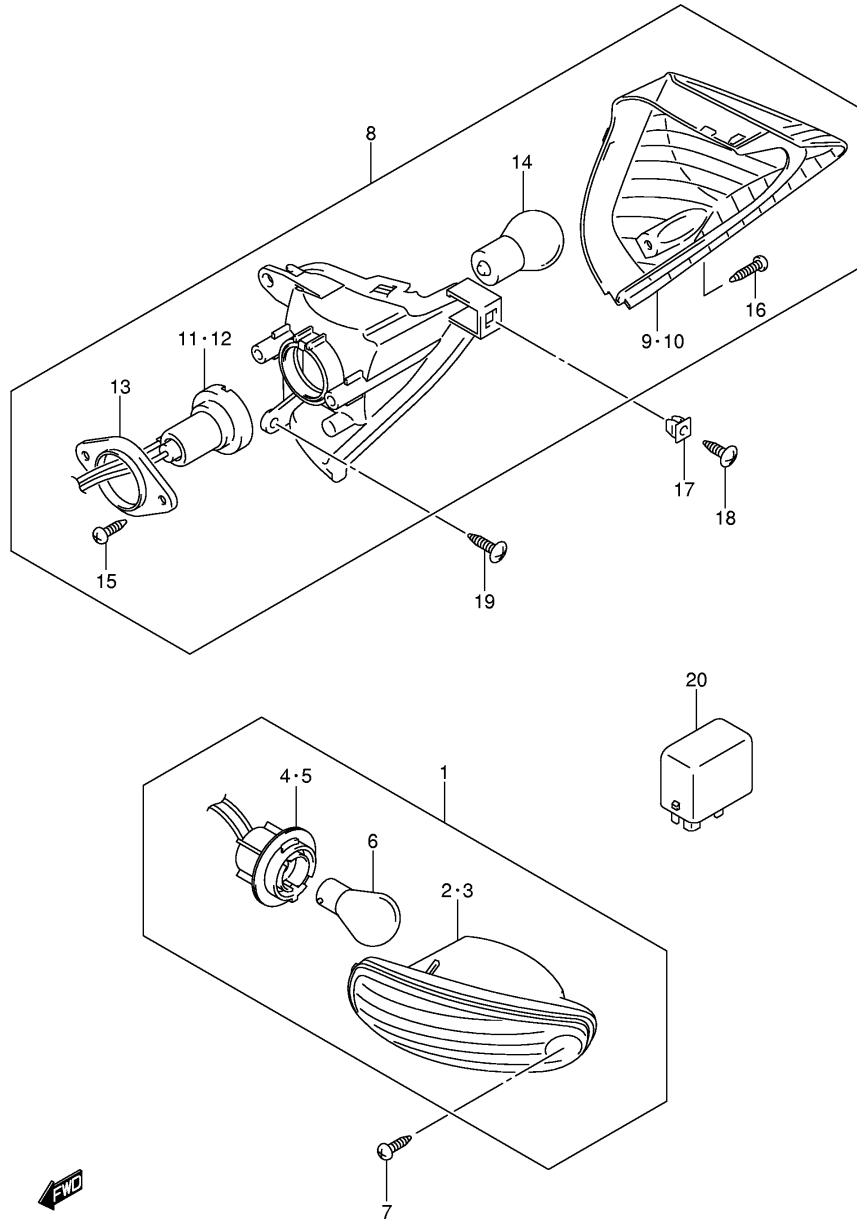

HEAD LAMP-C

FIG.32

Ref No	Part No	Description
1	35601-41G00	Lamp Assy, Front, R
1	35602-41G00	Lamp Assy, Front, L
2	35610-41G00	• . Lamp Unit, R
3	35630-41G00	• . Lamp Unit, L
4	35618-10G50	• . Socket & Cord, R
5	35638-10G50	• . Socket & Cord, L
6	09471-12186	• . Bulb (12v21w)
7	09132-04032	Screw (4x20)
8	35603-41G01	Lamp Assy, Rear, R
8	35604-41G01	Lamp Assy, Rear, L
9	35652-41G00	• . Lens, R
10	35672-41G00	• . Lens, L
11	35658-41G00	• . Socket & Cord, R
12	35678-41G00	• . Socket & Cord, L
13	35716-07A30	• . Plate, Rear
14	09471-12186	• . Bulb (12v21w)
15	03211-04123	• . Screw
16	03211-0416A	• . Screw
17	09148-04021	Nut, Rear Turnsignal
18	03541-0412A	Screw, Rear
19	03541-0512A	Screw, Rear
20	38610-03F00	Relay Assy, Turnsignal