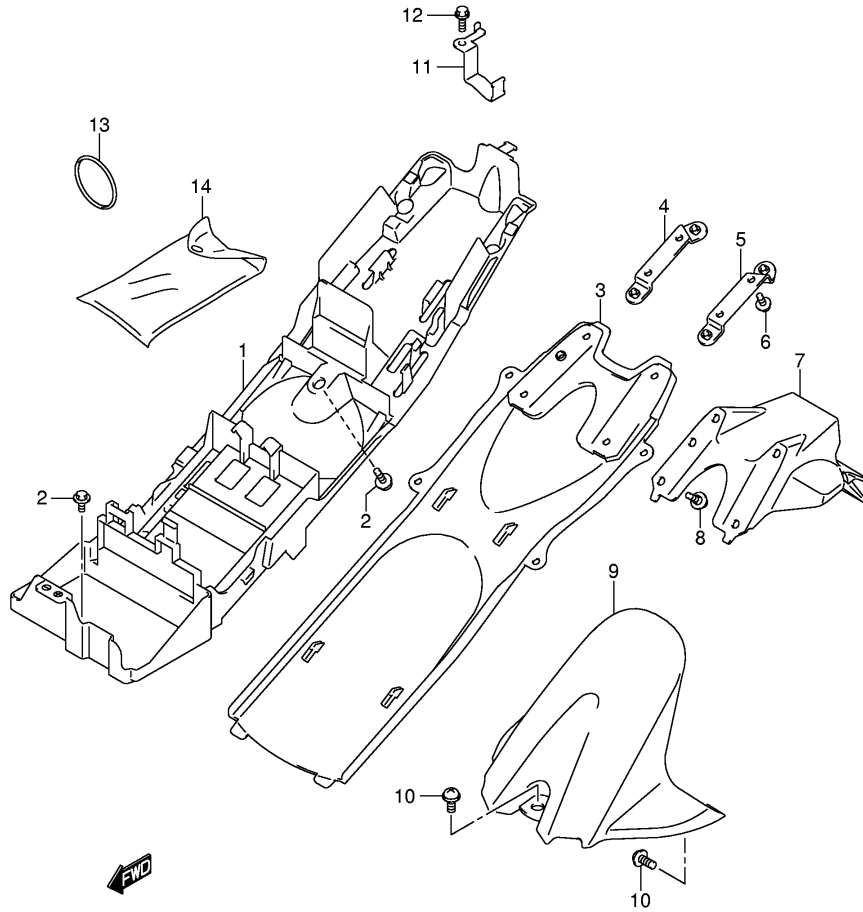

FIG.45

Ref No	Part No	Description
1	63111-01H00	Fender, Rear Front Upper
2	63161-43E00-A05	Bolt
3	63112-01H00	Fender, Rear Front Lower
4	63120-01H00	Bracket, Rh
5	63220-01H00	Bracket, Lh
6	01550-0612A	Bolt
7	63113-01H00	Fender, Rear
8	09111-06089-A05	Bolt
9	63114-01H00	Fender, Rear Lower
10	09103-06289	Bolt
11	47410-01H00	Plate, Fuse Box
12	01550-0612A	Bolt
13	09280-61002	Band, Tool
14	09800-21039	Tool Assy