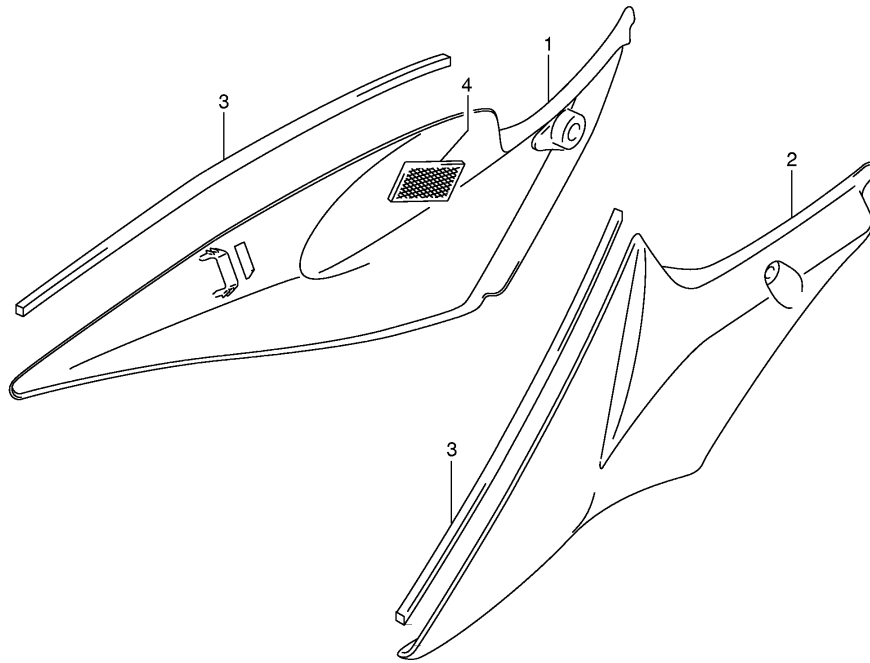

FIG.41

Ref No	Part No	Description
1	47111-01H00-291	Cover, Frame Rh (black)
2	47211-01H00-291	Cover, Frame Lh (black)
3	44277-29G00	Cushion
4	44572-13G00	Fastener