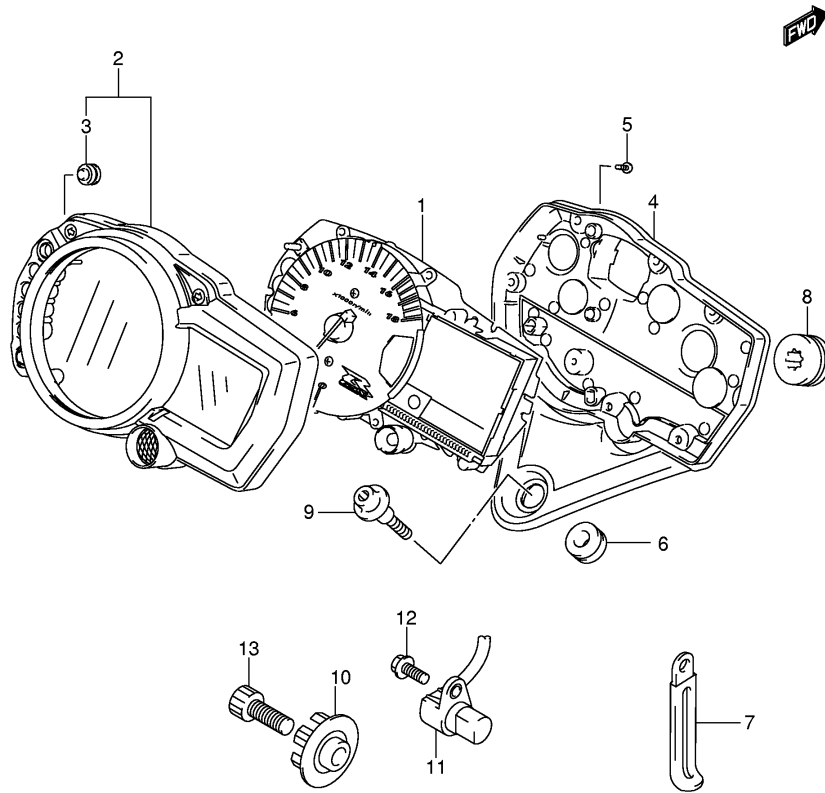

FIG.30

Ref No	Part No	Description
1	34120-02H20	Speed & Tachometer Assy
1	34120-02H30	Speed & Tachometer Assy
2	34150-01H20	Case, Upper
3	34124-39G00	• Switch, Rubber
4	34111-01H00	Case, Lower
5	09132-03008	Screw (3x16)
6	34955-33E00	Cushion
7	09404-06429	Clamp (1:45)
8	34955-13E00	Cushion, Meter
9	34149-18G00	Screw
10	34981-35F00	Rotor, Speed
11	34990-35F00	Sensor, Speed
12	07120-0512A	Bolt, Speed Sensor
13	07130-0825A	Bolt, Speed Rotor