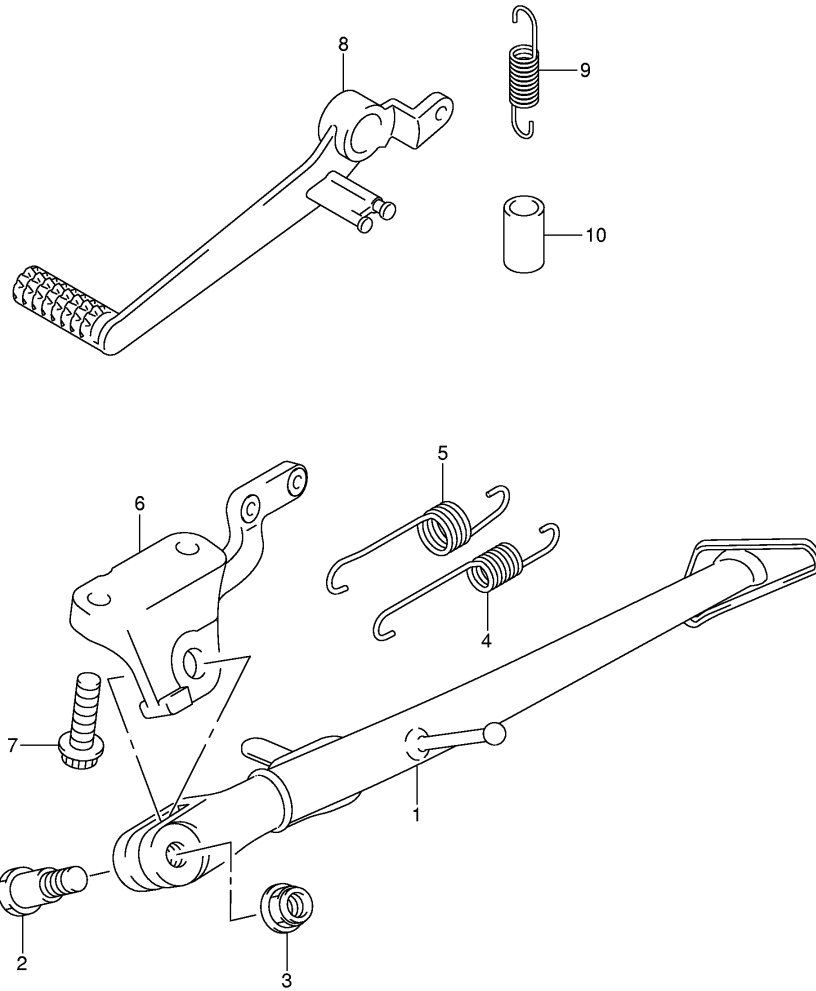

FIG.37

Ref No	Part No	Description
1	42310-40F30	Stand, Prop
2	09111-10059	Bolt, Prop Stand
3	09159-10103-A05	Nut
4	09443-14070-A05	Spring, Inner
5	09443-19016-A05	Spring, Outer
6	42330-01H00	Bracket, Prop Stand
7	09106-10064-A05	Bolt
8	43110-41G00	Pedal, Brake
9	09443-11033-A05	Spring
10	09352-11153-600	Tube (l:600->2)