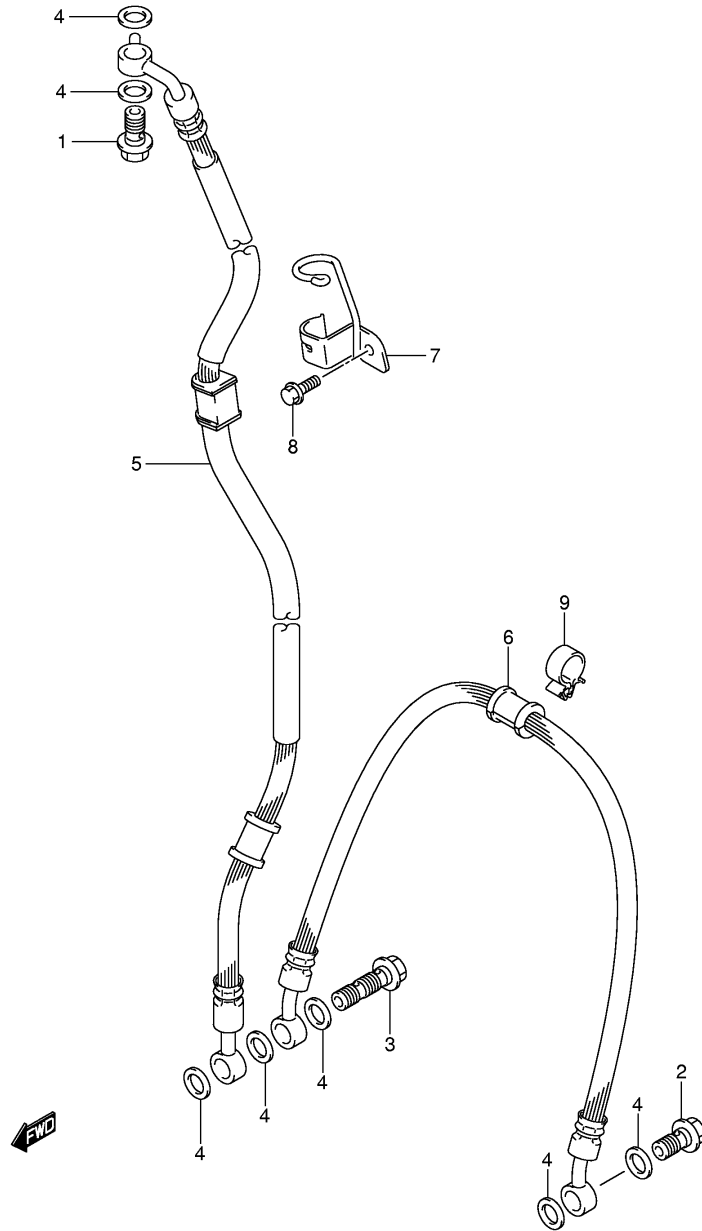

FIG.59

Ref No	Part No	Description
1	09360-10040-A08	Bolt, Upper (10x1.25x22)
2	09360-10040-A08	Bolt, Lh (10x1.25x22)
3	09360-10038-A08	Bolt, Rh (10x1.25x36)
4	09161-10009	Washer
5	59480-01H00	Hose, Front Brake No.1
6	59240-01H00	Hose, Front Brake No.2
7	59260-41G00-A05	Clamp, Brake Hose No.1
8	01547-0612A	Bolt
9	09403-16412	Clamp, Brake Hose No.2

GSX-R750K6 E03 E28_059
FRONT BRAKE HOSE