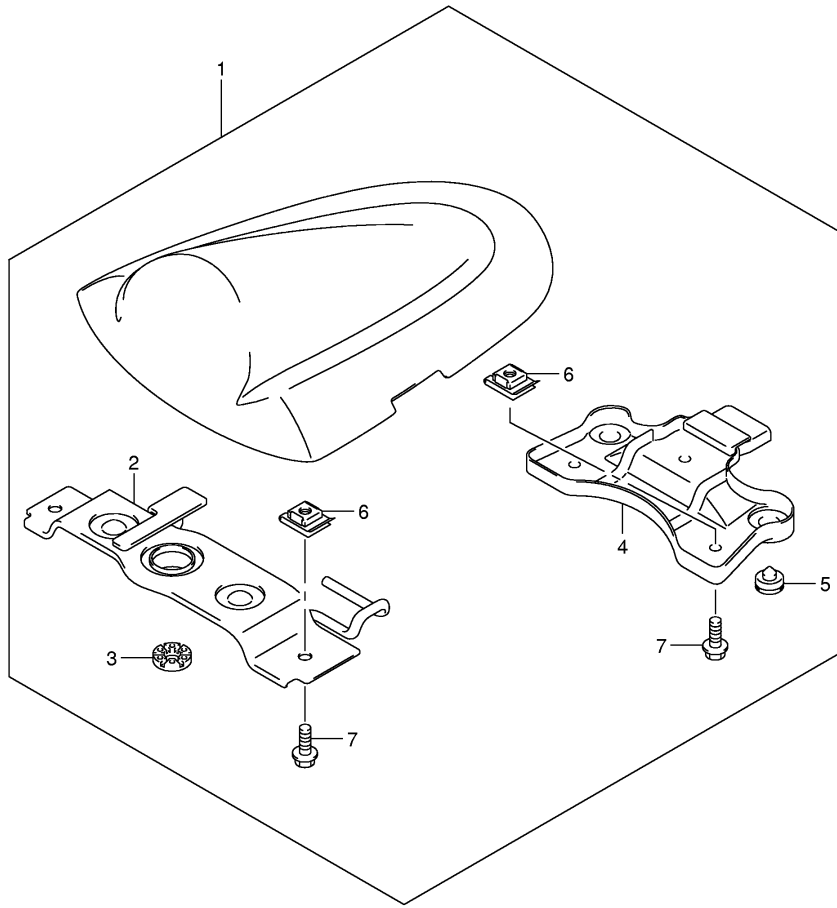

FIG.54

Ref No	Part No	Description
1	45550-01H00-YKY	Box, Seat Tail (blue)
1	45550-01H00-019	Box, Seat Tail (black)
1	45550-01H00-YBA	Box, Seat Tail (blue)
1	45550-01H00-YHF	Box, Seat Tail (gray)
2	45290-01H00	• Striker
3	45213-31300	• Cushion
4	45552-01H00	• Bottom
5	45148-16700	• Cushion, Front
6	09148-06018	• Nut
7	01550-0612A	• Bolt