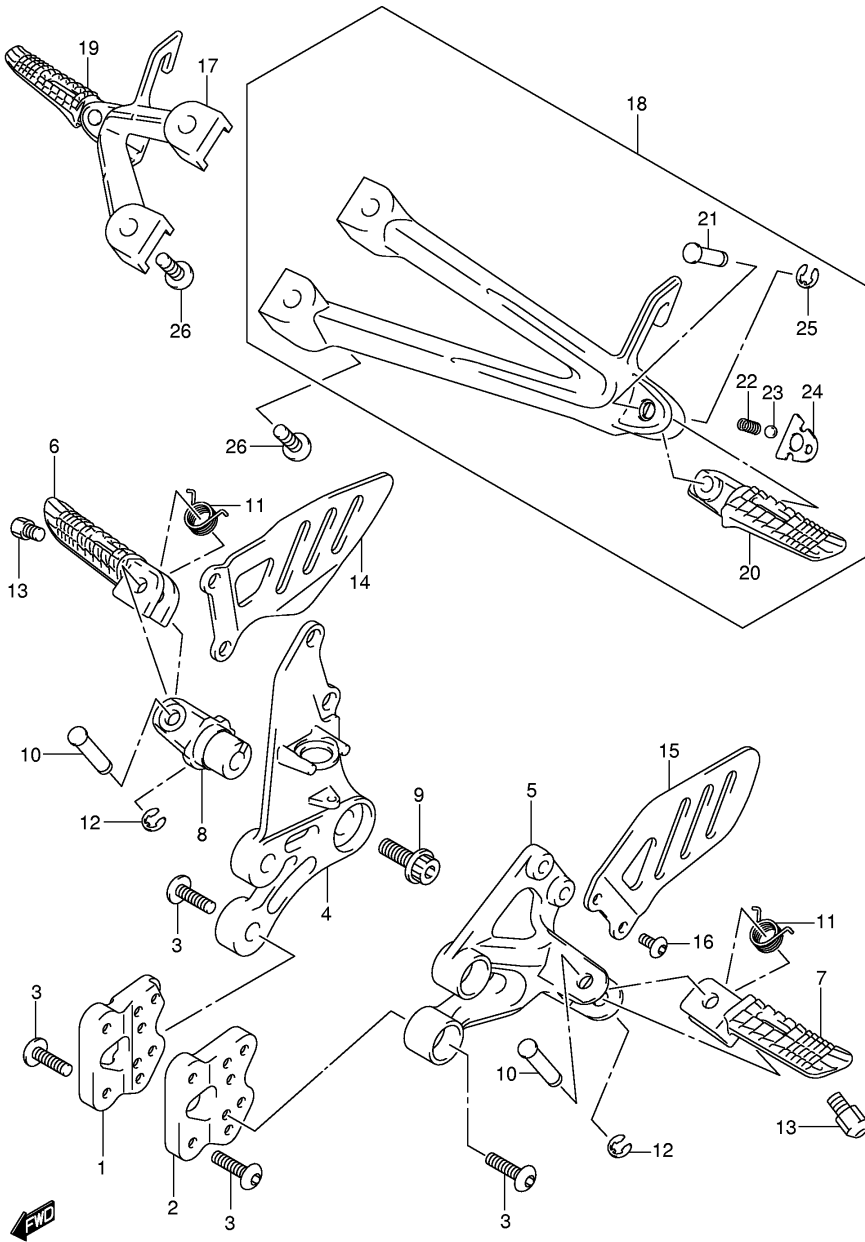

FIG.35

Ref No	Part No	Description
1	37200-01H30	Switch Assy, Handle, Rh
2	02112-05303	• Screw
3	37400-01H10	Switch Assy, Handle Lh
4	02112-05253	• Screw
5	02112-05403	• Screw

**FIG.36**

Ref No	Part No	Description
1	41100-02H00-YAP	Frame (black)
2	43585-01H00	Plug, Tank Rail
3	41211-01H00-YAP	Rail, Seat Rh (black)
4	41221-01H00-YAP	Rail, Seat Lh (black)
5	41233-18G00	Bolt, Seat Rail
6	41231-41G10	Bracket, Pillion Seat
7	07120-08203-A05	Bolt
8	41240-01H00	Bride, Seat Rail Rear
9	41770-01H00	Bride, Seat Rail Front
10	09103-06083-A05	Bolt
11	41251-01H00	Plate, Seat Rail Upper
12	09103-06083-A05	Bolt
13	41911-40F01	Spacer
14	09106-08149	Bolt
15	41921-35F00	Bolt, Crankcase Adjust
16	41922-18G00	Nut

GSX-R750K6 E03 E28\_036  
 FRAME

**FIG.37**

Ref No	Part No	Description
1	42310-40F30	Stand, Prop
2	09111-10059	Bolt, Prop Stand
3	09159-10103-A05	Nut
4	09443-14070-A05	Spring, Inner
5	09443-19016-A05	Spring, Outer
6	42330-01H00	Bracket, Prop Stand
7	09106-10064-A05	Bolt
8	43110-41G00	Pedal, Brake
9	09443-11033-A05	Spring
10	09352-11153-600	Tube (l:600->2)

**FIG.38**

Ref No	Part No	Description
1	43541-01H00	Bracket, Front Footrest No.1 Rh
2	43551-01H01	Bracket, Front Footrest No.1 Lh
3	09106-08181	Bolt
4	43511-01H01	Bracket, Front Footrest No.2 Rh
5	43521-01H00	Bracket, Front Footrest No.2 Lh
6	43516-41G00	Bar, Footrest Rh
7	43526-41G00	Bar, Footrest Lh
8	43531-41G00	Holder, Footrest Bar Rh
9	09106-10064-A05	Bolt, Rh
10	09208-08010-A05	Spring
11	09448-14037-A05	Spring
12	08332-1106A	E Ring
13	43576-07D01-A05	Bolt, Bank Sensor
14	43571-01H00	Guard, Footrest Rh
15	43576-41G00	Guard, Footrest Lh
16	43577-35F00	Screw, Lh
17	43600-01H00-E00	Footrest Assy, Pillion Rh
18	43700-01H00-E00	Footrest Assy, Pillion Lh
19	43611-41G00	. . Bar, Rh
20	43621-41G00	. . Bar, Lh
21	09208-08011-A05	. . Pin
22	09440-05005	. . Spring
23	06111-07004	. . Ball
24	43816-01H01	. . Plate
25	08332-1106A	. . E Ring
26	09106-08181	Bolt