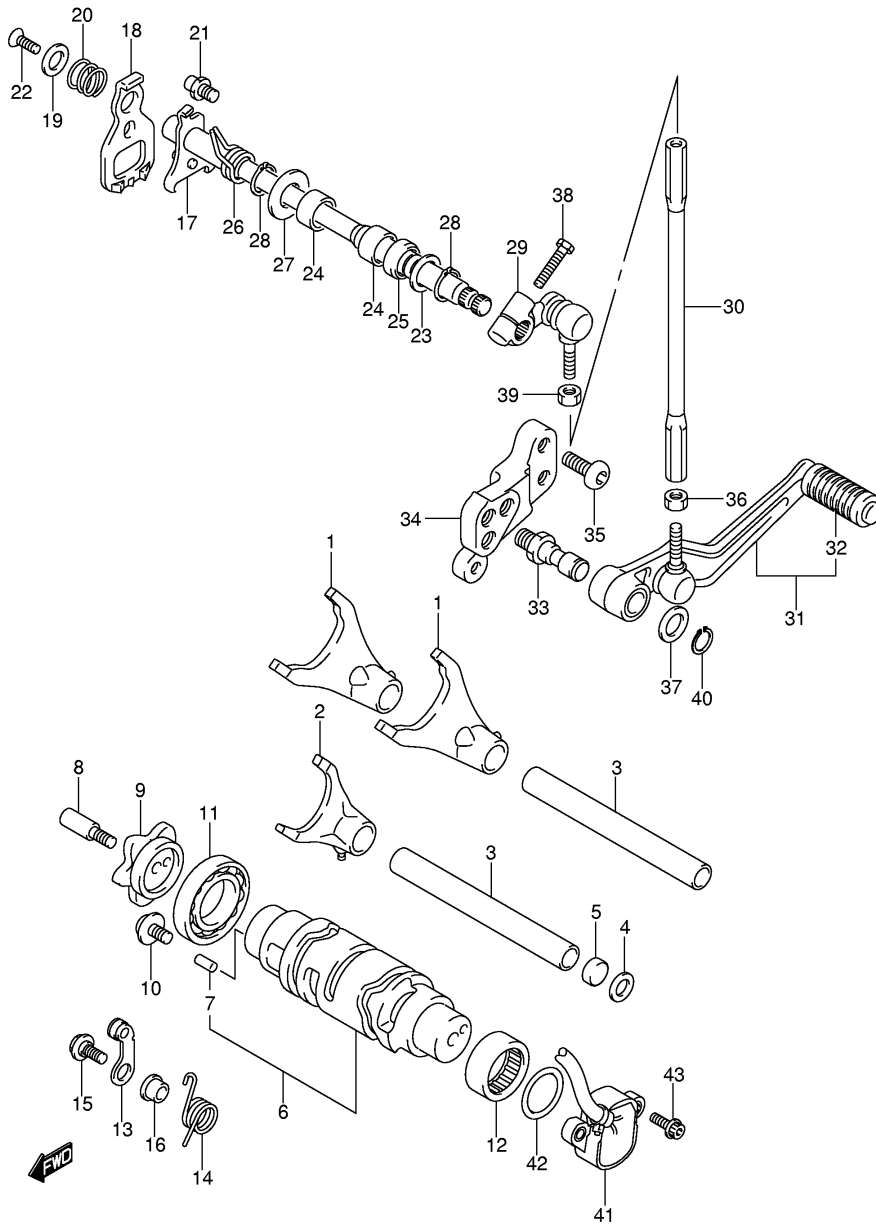

FIG.24

Ref No	Part No	Description
1	25211-01H00	Fork, Gear Shift, No.1
2	25231-01H00	Fork, Gear Shift, No.3
3	25411-35F00	Shaft, Gear Shift Fork
4	09160-06019-A05	Washer, Fork Shaft
5	09241-14001	Plug, Gear Shift Fork
6	25310-01H00	Cam, Gear Shift
7	04221-04089	• . Pin, Shift Cam
8	25312-42F00	Bolt, Gear Shift Cam
9	25381-13E30	Plate, Gear Shift Cam
10	09136-06147-A05	Screw, Gear Shift Cam
11	09262-25006	Bearing, Gear Shift Cam
12	09263-25018	Bearing, Gear Shift
13	25350-06G00	Stopper, Shift Cam
14	25355-01H00	Spring, Shift Cam Stopper
15	25357-01H00	Bolt, Shift Cam
16	25358-01H00	Spacer, Cam Stopper
17	25510-01H00	Shaft, Gear Shift
18	25512-06G10	Plate, Gear Shift Cam
19	25519-01H00	Plate, Gear Shift Cam
20	25518-01H00	Spring, Gear Shift Return
21	25671-01011	Stopper, Gear Shift Arm
22	09126-06014-A05	Bolt, Gear Shift End
23	09160-14016	Washer, Gear Shaft, Lh
24	09263-14027	Bearing, Gear Shaft
25	09283-14006	Seal, Gear Shaft
26	09444-20001	Spring, Shift Return
27	09181-14167	Washer, Gear Shaft
28	08331-31146	Circlip, Gear Shaft
29	25520-01H00	Arm, Gear Shift Link
30	25525-01H00	Rod, Gear Shift Link
31	25600-01H00	Lever Assy, Gear Shift
32	25652-20C00	• . Rubber, Gear Pedal
33	25617-03F00-A05	Shaft, Gear Shift Lever
34	25681-01H00	Bracket, Gear Shift Lever
35	09106-08167	Bolt, Gear Bracket
36	09140-06025	Nut, Link Rod, L
37	09160-12011-A05	Washer, Gear Shift Lever
38	01500-0625A	Bolt, Gear Shift Arm
39	08310-00067	Nut, Gear Shift Rod
40	08331-3112A	Circlip
41	37730-01H00	Sensor Assy, Gear Position
42	09280-26007	O Ring, Gear Shift
43	09106-05023	Bolt, Gear Shift Sw

GSX-R750K6 E03 E28_024
GEAR SHIFTING