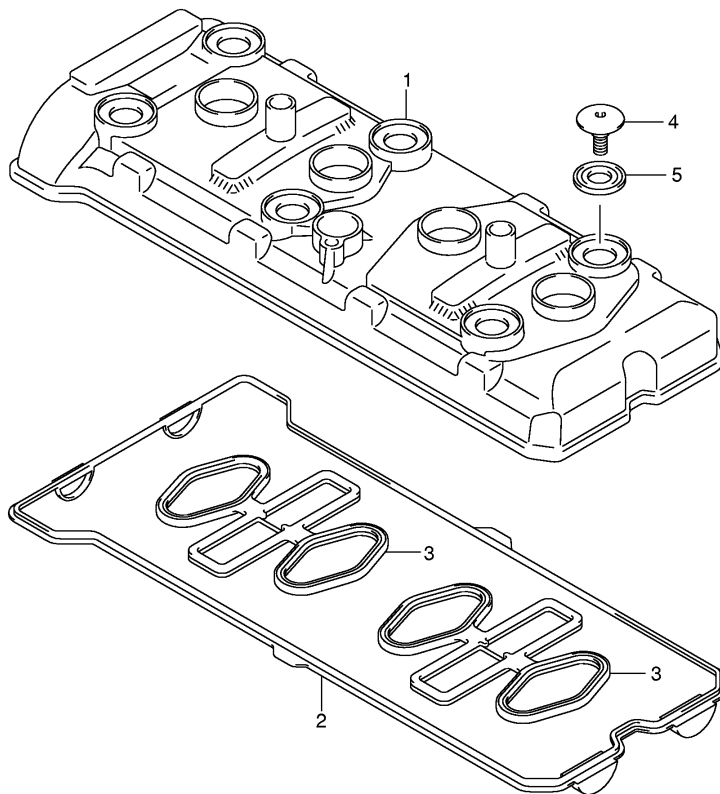

FIG.1

Ref No	Part No	Description
1	11401-02890	Gasket Set
2	11141-02H00	. Gasket, Cylinder Head
3	11173-01H00	. Gasket, Cylinder Head Cover No.1
4	11178-01H00	. Gasket, Cylinder Head Cover No.2
5	11191-27E00	. Washer, Head Cover
6	11482-01H00	. Gasket, Clutch Cover
7	11483-01H00	. Gasket, Generator Cover
8	11484-01H00	. Gasket, Breather Cover
9	11489-01H00	. Gasket, Oil Pan
10	12837-02H00	. Gasket, Tensioner Adjuster
11	14181-46E00	. Gasket, Exhaust Pipe
12	15201-35F00	. O Ring, Fuel Pump
13	09280-15007	. O Ring, Oil Pump
14	09280-17003	. O Ring, Oil Filler Plug
15	09280-25004	. O Ring, Oil Strainer
16	09280-33004	. O Ring, Crankshaft Hole Plug
17	09280-71008	. O Ring, Starter Gear Cover

**FIG.2**

Ref No	Part No	Description
1	11171-01H00	Cover, Cylinder Head
2	11173-01H00	Gasket, Head Cover No.1
3	11178-01H00	Gasket, Head Cover No.2
4	09106-07009-A08	Bolt (7x17.5)
5	11191-27E00	Washer

**FIG.3**

Ref No	Part No	Description
1	11100-02H00	Head Assy, Cylinder
2	09103-06266	• Bolt
3	09206-08007	• Pin
4	09168-06018	Washer
5	11115-29G70	Guide, Valve (os 0.5)
6	11141-02H00	Gasket, Cylinder Head
7	04211-11169	Pin
8	11117-29G00	Bolt (10x95)
9	09103-06222	Bolt, Oil Gallery
10	09168-06023	Gasket
11	07120-0650A	Bolt, Cylinder Head
12	11179-81402	O Ring, Spark Plug Pipe
13	09280-11001	O Ring
14	09493-80005	Jet, Oil
15	09280-04004	O Ring
16	09482-00458	Spark Plug (ngk,cr9e)
16	09482-00459	Spark Plug (denso,u27esr-n)
16	09482-00456	Spark Plug (ngk,cr8e)
16	09482-00460	Spark Plug (ngk,cr10e)
16	09482-00457	Spark Plug (denso,u24esr-n)
16	09482-00461	Spark Plug (denso,u31esr-n)
17	13101-02H00	Pipe, Intake
18	09280-42003	• O Ring (d:2.40,id:41.7)
19	13170-02H00-E00	Clamp, Intake Pipe
20	09120-06007-A05	Screw
21	13650-10G00	Sensor, Water Temperature
22	09168-12017	Gasket