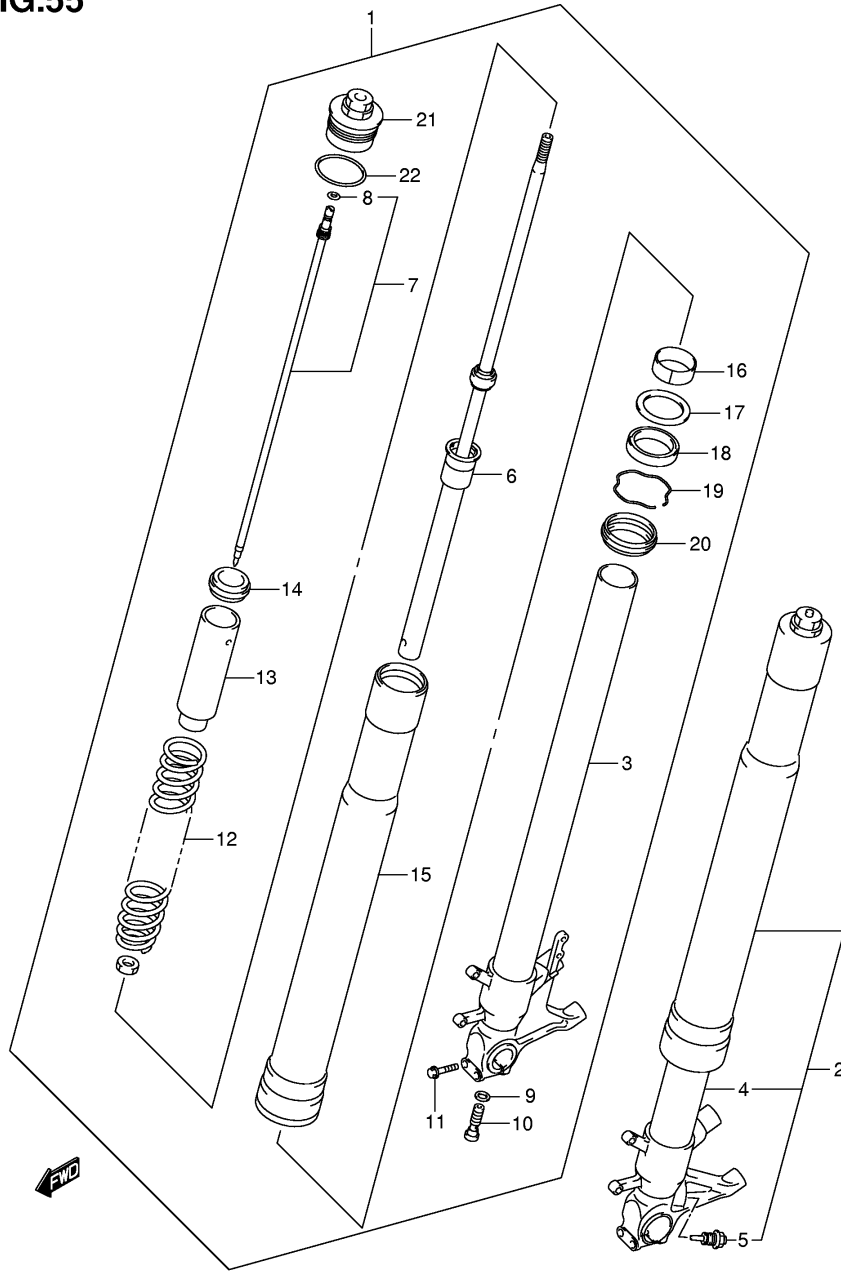

FIG.55

Ref No	Part No	Description
1	51103-02H00	Damper Assy, Front Fork Rh
2	51104-02H00	Damper Assy, Front Fork Lh
3	51110-02H00	. Tube, Inner Rh
4	51120-02H00	. Tube, Inner Lh
5	51830-01H00	. Piece, Adjuster Lower
6	52110-01H00	. Rod, Damper
7	51821-01H00	. Push Rod
8	09280-03002	.. O Ring
9	09161-10009	. Gasket
10	51147-17C00	. Bolt
11	51166-35F00	. Bolt, Axle Holder
12	51171-02H00	. Spring
13	51176-29G00	. Spacer, Spring
14	51175-22D00	. Joint, Spring Upper
15	51131-02H00	. Tube, Outer
16	51152-17G00	. Bush, Guide
17	51168-01H00	. Spacer, Seal
18	51153-01H00	. Seal, Oil
19	51556-38B00	. Ring, Stopper
20	51173-01H00	. Seal, Dust
21	51189-01H00	. Bolt, Fork
22	51187-01H00	. O Ring, Fork Bolt