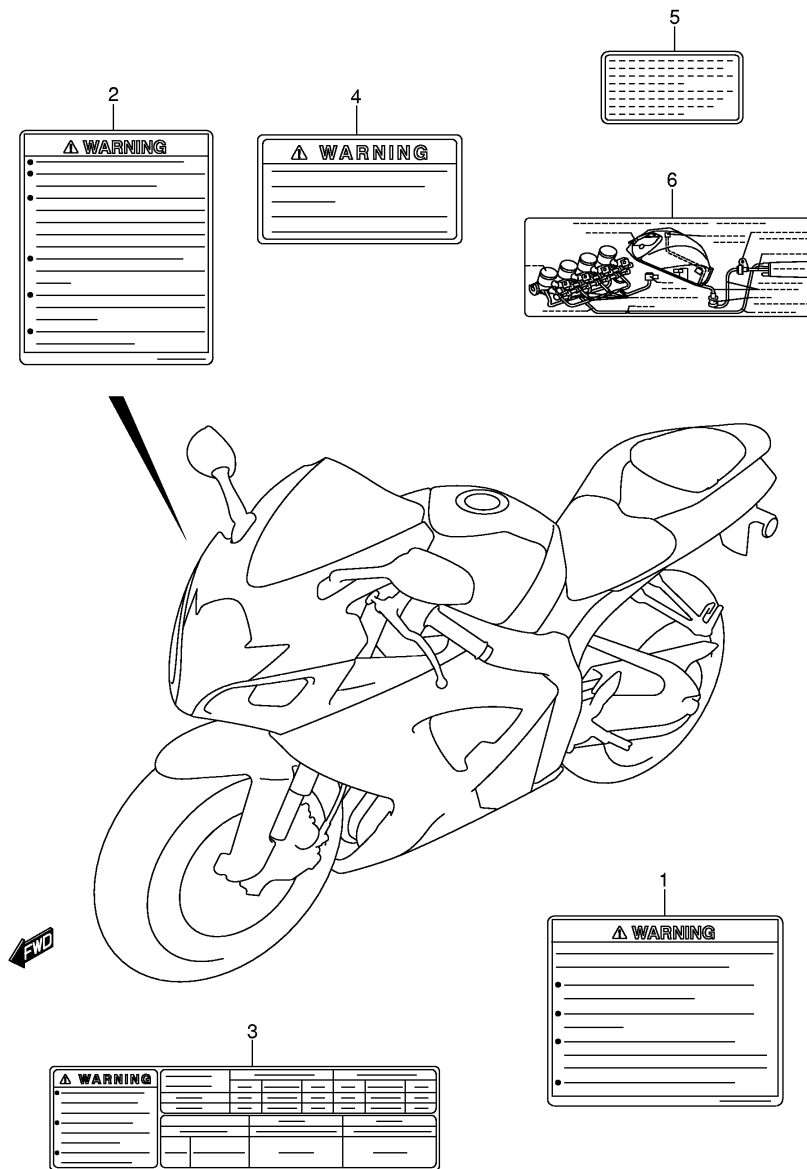

FIG.51

Ref No	Part No	Description
1	68319-29F00	Label, Warning
1	68319-29F10	Label, Warning
2	68922-29F00	Label, Screen
2	68922-29F30	Label, Screen
3	68332-02H10	Label, Tire Information
3	68332-02H00	Label, Tire Information
4	68613-18E00	Label, Steering
4	68613-24F00	Label, Steering
5	68353-26E02	Label, Notice
6	68387-01H00	Label, Routing
7	99011-02H51-03A	Manual, Owner's
7	99011-02H51-01A	Manual, Owner's
7	99011-02H51-01F	Manual, Owner's (french)