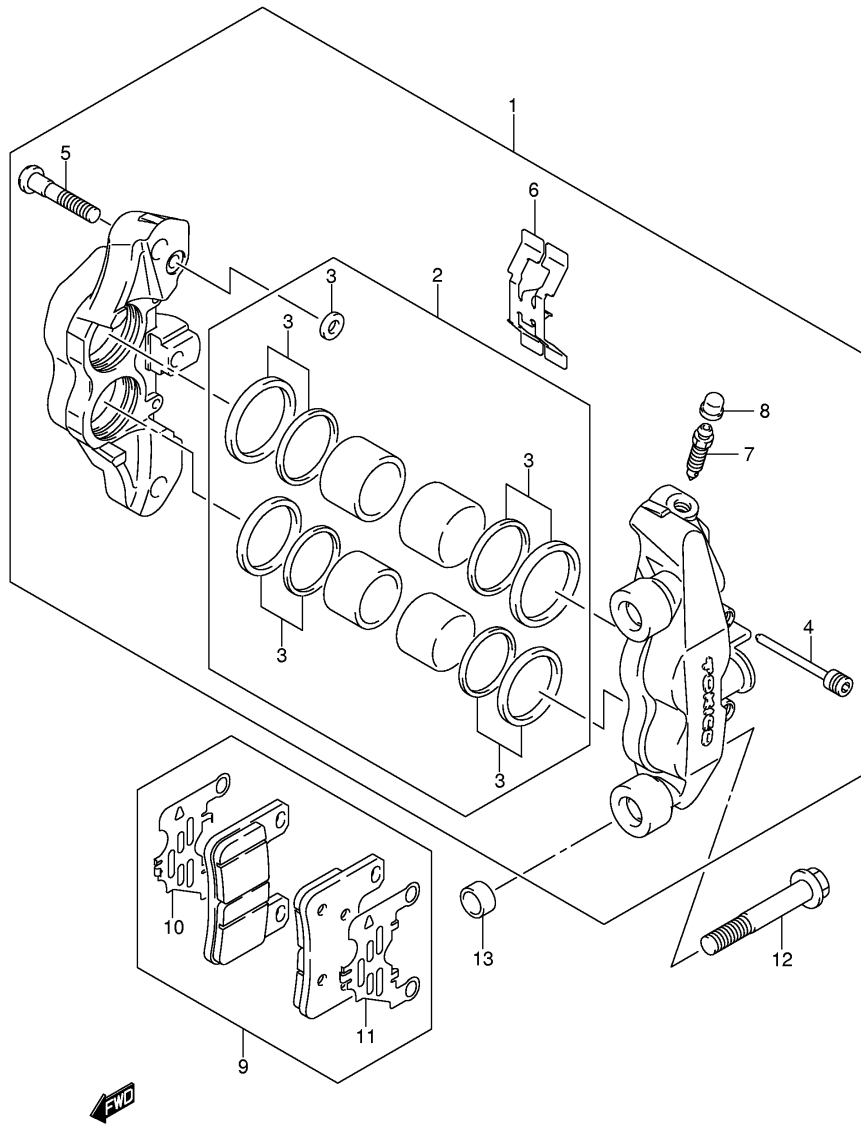

FIG.58

Ref No	Part No	Description
1	59100-41G00-999	Caliper Assy, Front Rh
1	59300-41G00-999	Caliper Assy, Front Lh
2	59100-35890	• . Piston Set
3	59100-29830	•• .. Seal Set, Piston
4	59141-41G00	• . Pin, Pad
5	59145-18G00	• . Bolt
6	59151-29G00	• . Spring, Pad
7	59121-18410	• . Bleeder
8	55156-66310	• . Cap
9	59100-29840	Pad & Shim Set
10	59171-41G00	• . Shim, Pad A
11	59172-41G00	• . Shim, Pad B
12	09103-10392	Bolt
13	59151-41G00	Pin, Caliper

GSX-R750K6 E03 E28_058
FRONT CALIPER