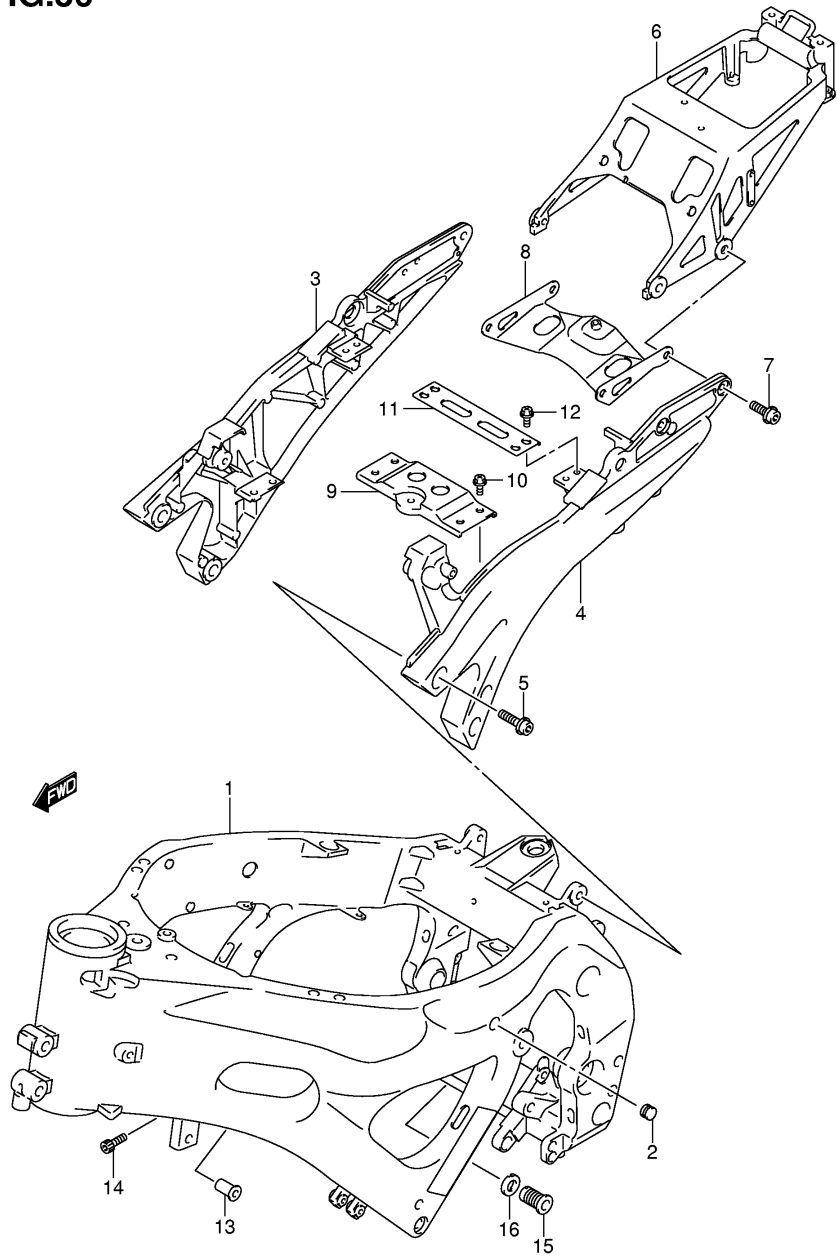

**FIG.34**

Ref No	Part No	Description
1	36610-01H30	Harness, Wiring No.1
2	09481-10501	• . Fuse (10a)
3	09481-15501	• . Fuse (15a)
4	36618-18G00	• . Cover
5	33652-29F00	Protector (30x80x1)
6	36619-01H00	Guide, Wiring Harness
7	36620-01H00	Harness, Wiring No.2
8	36618-41G00	• . Cover, Speedometer
9	36855-01H00	Wire, Rear Comb
10	09404-06429	Clamp (l:45)
11	09407-17403	Clamp (l:170)
12	09407-14403	Clamp (l:125)
13	01550-0612A	Bolt
14	36851-01H00	Wire, Oil Pressure Lead
15	37101-40820	Lock Set
16	37101-40830	Lock Set
17	37100-41G10	• . Lock Assy, Steering
18	09139-08016	Screw
19	37740-45D00	Switch Assy, Stop Lamp
20	09443-06087-A05	Spring
21	37840-35F10	Switch Assy, Side Stand
22	01550-0616A	Bolt
23	38500-01H00	Horn Assy
24	01550-0816A	Bolt
25	38740-24X50	Relay Assy, Fan Motor
26	38740-24X50	Relay Assy, Fuel Pump
26	37146-41G10	Key, Blank

FIG.35

Ref No	Part No	Description
1	37200-01H30	Switch Assy, Handle, Rh
2	02112-05303	• Screw
3	37400-01H10	Switch Assy, Handle Lh
4	02112-05253	• Screw
5	02112-05403	• Screw

**FIG.36**

Ref No	Part No	Description
1	41100-02H00-YAP	Frame (black)
2	43585-01H00	Plug, Tank Rail
3	41211-01H00-YAP	Rail, Seat Rh (black)
4	41221-01H00-YAP	Rail, Seat Lh (black)
5	41233-18G00	Bolt, Seat Rail
6	41231-41G10	Bracket, Pillion Seat
7	07120-08203-A05	Bolt
8	41240-01H00	Bride, Seat Rail Rear
9	41770-01H00	Bride, Seat Rail Front
10	09103-06083-A05	Bolt
11	41251-01H00	Plate, Seat Rail Upper
12	09103-06083-A05	Bolt
13	41911-40F01	Spacer
14	09106-08149	Bolt
15	41921-35F00	Bolt, Crankcase Adjust
16	41922-18G00	Nut