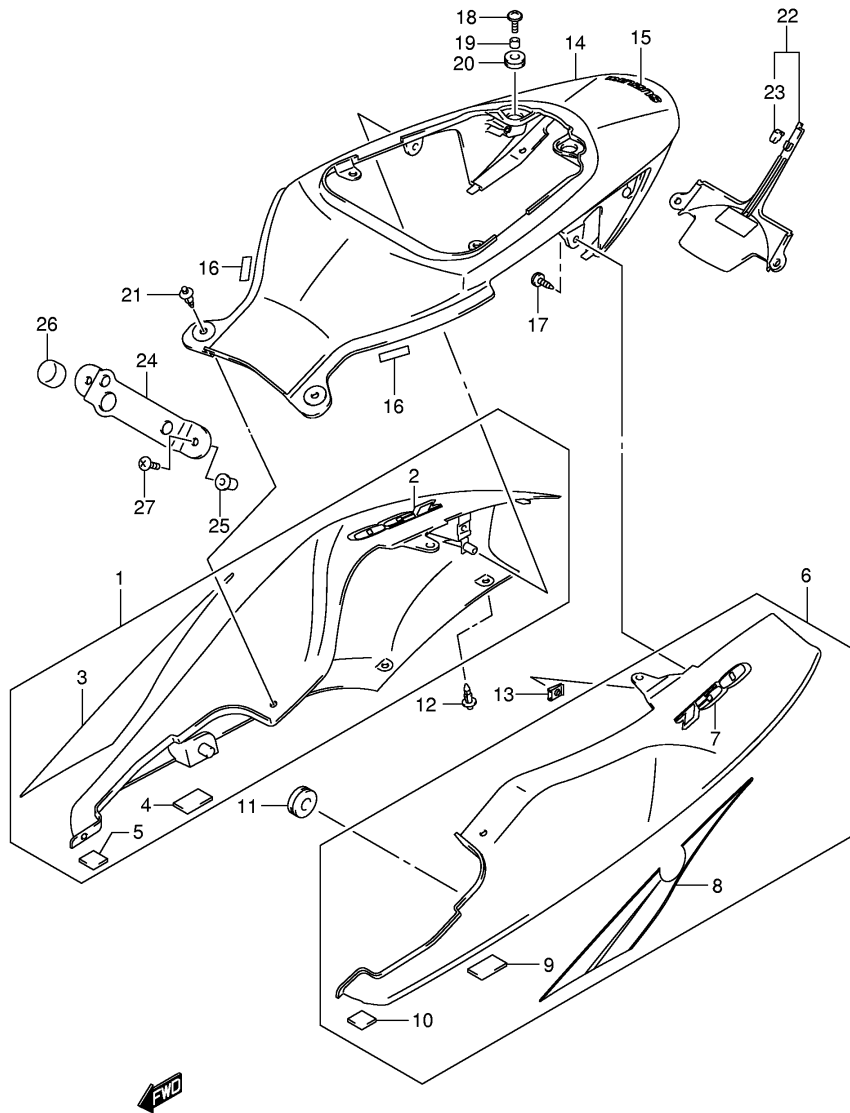

FIG.53A

Ref No	Part No	Description
1	45501-02H10-YHG	Cover, Seat Tail, R (gray)
1	45501-02H10-YKV	Cover, Seat Tail, R (black)
1	45501-02H10-019	Cover, Seat Tail, R (black)
1	45501-02H20-YBD	Cover, Seat Tail, R (white)
2	68161-02H00-LV8	• Emblem, 750, R
2	68161-02H00-CVZ	• Emblem, 750, R
2	68161-02H00-CVY	• Emblem, 750, R
3	68165-02H10-DZE	• Tape, Seat Tail Cover, R
4	45516-01H00	• Cushion, Rr
5	45517-01H00	• Cushion, Fr
6	45502-02H10-YHG	Cover, Seat Tail, L (gray)
6	45502-02H10-YKV	Cover, Seat Tail, L (silver)
6	45502-02H10-019	Cover, Seat Tail, L (black)
6	45502-02H20-YBD	Cover, Seat Tail, L (white)
7	68171-02H00-LV8	• Emblem, 750, L
7	68171-02H00-CVZ	• Emblem, 750, L
7	68171-02H00-CVY	• Emblem, 750, L
8	68175-02H10-DZE	• Tape, Seat Tail Cover, L
9	45516-01H00	• Cushion, Rr
10	45517-01H00	• Cushion, Fr
11	09320-08028	Cushion, Seat Tail Cover Fr
12	09409-06314-5PK	Clip, Seat Tail Cover
13	09148-05038	Nut, Seat Tail Cover Ctr
14	45503-01H01-YKY	Cover, Seat Tail Ctr (blue)
14	45503-01H01-YBA	Cover, Seat Tail Ctr (blue)
14	45503-01H01-019	Cover, Seat Tail Ctr (black)
14	45503-01H01-YHF	Cover, Seat Tail Ctr (gray)
15	68281-01H00-YD8	• Emblem, Suzuki (silver)
15	68281-01H00-YU8	• Emblem, Suzuki (gray)
16	94443-06G00	• Tape, Seat Tail Cover Ctr
17	03241-1516A	Screw, Seat Tail Cover
18	09116-06011-A05	Screw, Seat Tail Cover
19	09180-06283-A05	Spacer, Seat Tail Cover
20	09320-10059	Cushion, Seat Tail Cover
21	09409-06314-5PK	Clip, Seat Tail Cover Upper
22	45504-01H00-YKY	Cover, Seat Tail R (blue)
22	45504-01H00-YBA	Cover, Seat Tail R (blue)
22	45504-01H00-019	Cover, Seat Tail R (black)
22	45504-01H00-YHF	Cover, Seat Tail R (gray)
23	45515-01H00	• Cushion, Seat Tail Cover
24	45250-01H00	Bracket, Seat Tail Cover
25	09159-05019	Nut, Seat Tail Cover Bracket
26	09321-10011	Cushion, Seat Tail Cover Brkt
27	02142-0520A	Screw, Seat Tail Cover Brkt