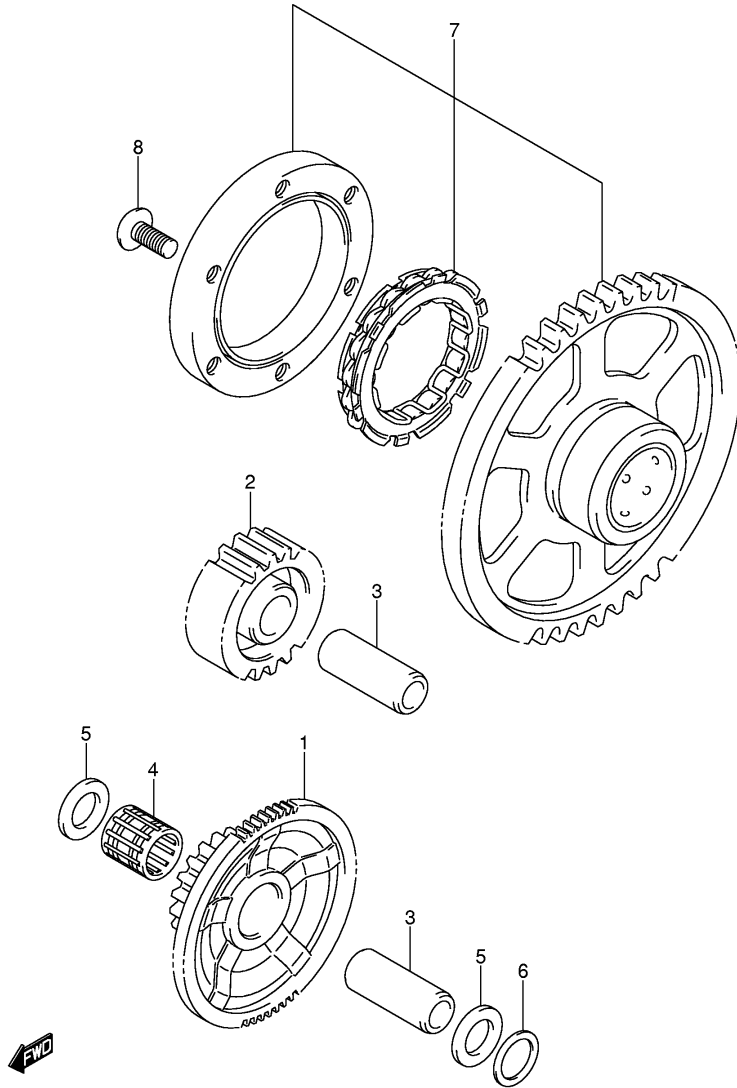

FIG.8

Ref No	Part No	Description
1	12611-01H00	Gear, Starter Idle No.1
2	12612-01H00	Gear, Starter Idle No.2
3	09206-12007	Pin
4	09263-12023	Bearing (12x16x15.8)
5	09181-12167	Washer, Starter Idle No.1
6	09164-12021	Washer
7	12600-01810	Clutch Set, Starter
8	09139-06153-A05	Bolt (6x30)