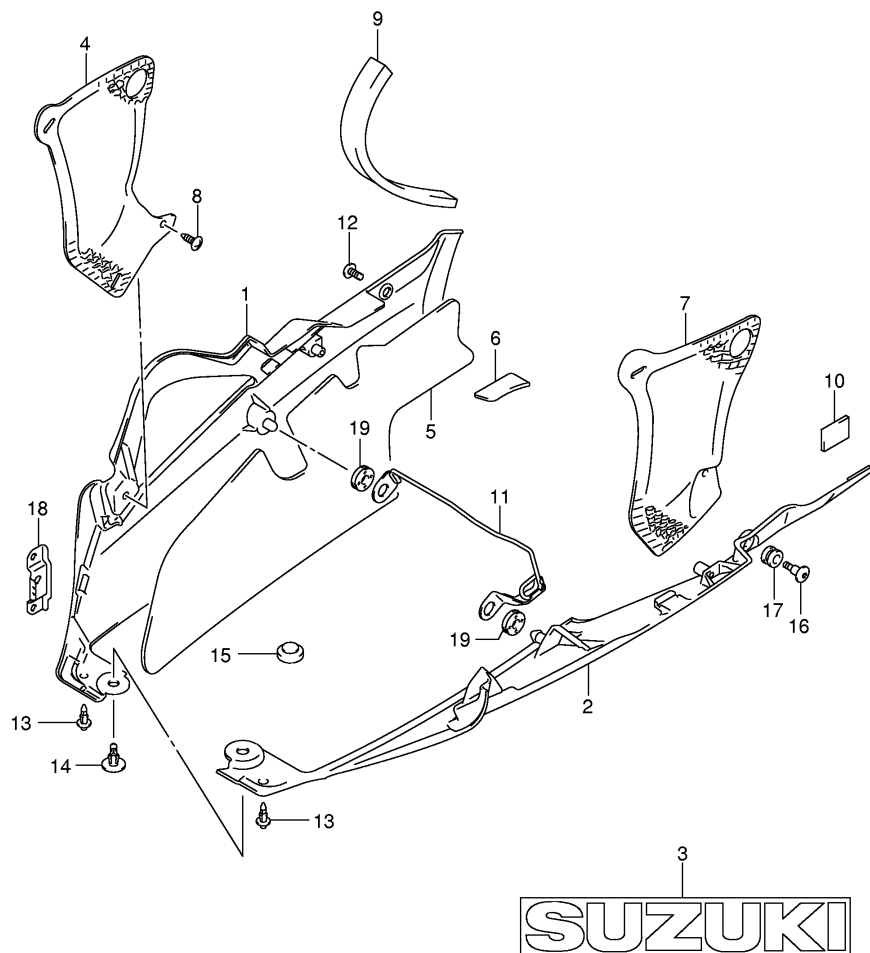

FIG.50

Ref No	Part No	Description
1	94470-01H00-YKV	Cowl, Under Rh (black)
1	94470-01H00-4TX	Cowl, Under Rh (black)
1	94470-01H00-4UX	Cowl, Under Rh (black)
2	94480-01H00-YKV	Cowl, Under Lh (black)
2	94480-01H00-4TX	Cowl, Under Lh (black)
2	94480-01H00-4UX	Cowl, Under Lh (black)
3	68181-01H00-YD8	• Emblem (silver)
3	68181-01H00-YU8	• Emblem (gray)
3	68181-01H00-019	• Emblem (black)
4	94472-01H01	Shield, Heat No.1 Rh
5	94472-01H10	Shield, Heat No.2 Rh
6	94472-01H20	Shield, Heat No.3 Rh
7	94482-01H01	Shield, Heat Lh
8	03541-1516A	Screw
9	94460-01H00	Cushion
10	33652-27G00	Cushion, Lh
11	94530-01H00	Bracket, Lower
12	09139-05064	Screw, Rh
13	09409-06314-5PK	Clip, Front (black)
14	94479-35F00	Clip, Joint
15	09321-10018	Cushion, Lower
16	09139-06126	Screw, Lh
17	09320-09016	Cushion
18	94498-01H00	Plate
19	09320-08028	Cushion