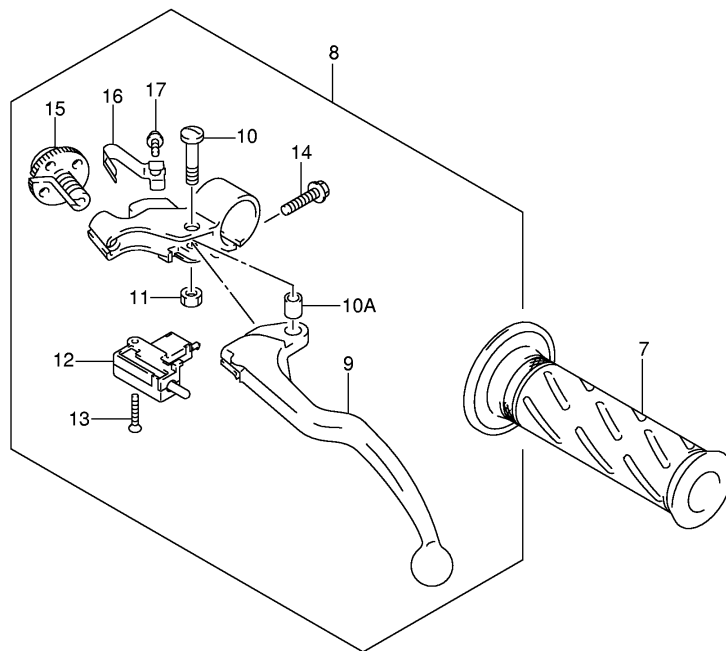

GSX-R750K6 E03 E28_044
HANDLE LEVER