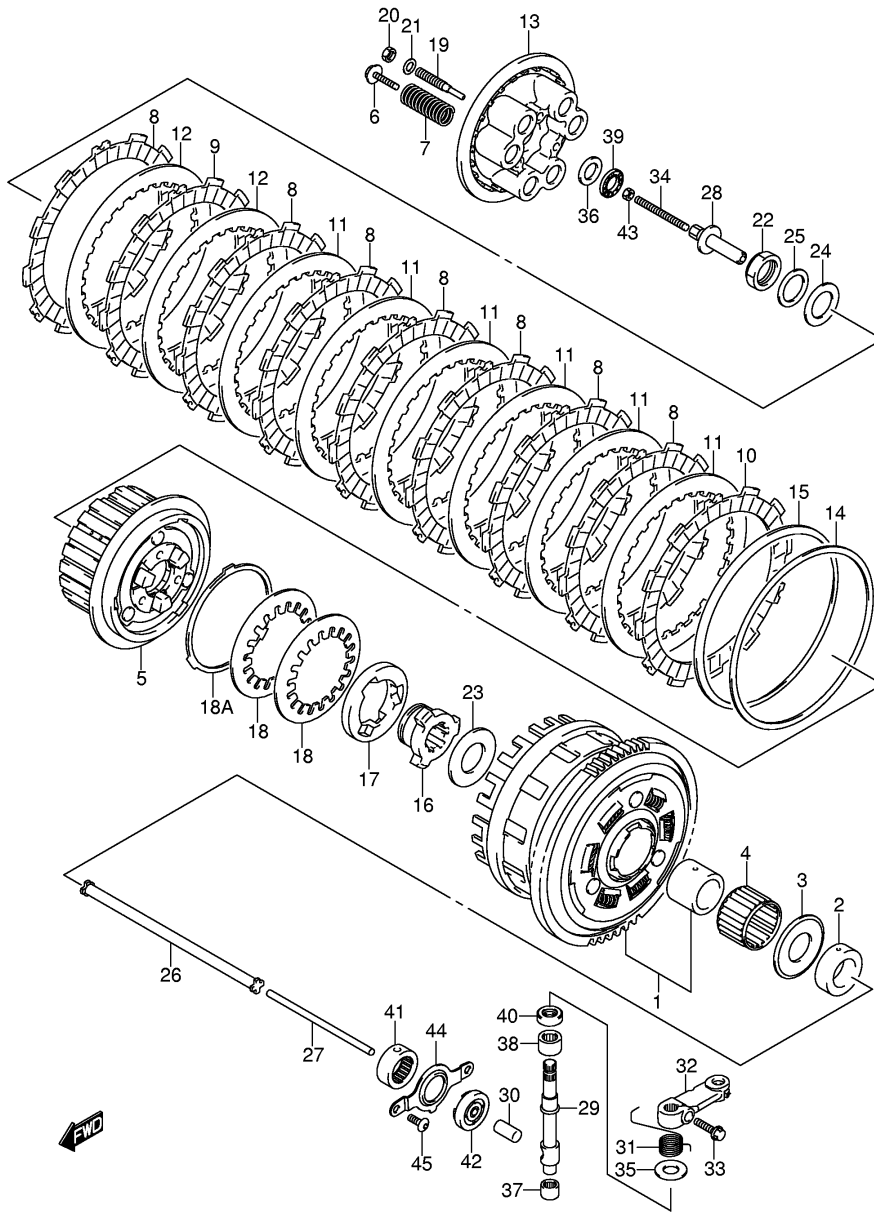

**FIG.22**

Ref No	Part No	Description
1	21200-02830	Gear Assy, Primary Driven
2	21253-01H00	Spacer, Oil Pump Drive
3	09160-25073	Washer (25x54x2.4)
4	09263-35015	Bearing (35x40x26.8)
5	21410-41G10	Hub, Clutch Sleeve
6	21482-41G00	Bolt, Clutch Spring
7	21413-01H00	Spring, Clutch
8	21441-36F30	Plate, Clutch Drive No.1
9	21441-36F10	Plate, Clutch Drive No.2
10	21442-41G00	Plate, Clutch Drive No.3
11	21451-41G10	Plate, Clutch Driven No.1
12	21451-41G30	Plate, Clutch Driven No.2
13	21462-41G00	Disc, Clutch Pressure
14	21471-41G00	Seat, Wave Washer
15	21472-41G10	Washer, Clutch Plate Wave
16	21611-41G10	Cam, Clutch Drive
17	21612-41G10	Cam, Clutch Driven
18	21621-41G00	Washer, Cam Reaction Wave
18a	21624-41G00	Washer, Cam Reaction Seat
19	21622-41G00	Lifter, Clutch Pressure Disc
20	21623-41G00	Nut, Cl Press Disc
21	09181-08139	Washer (8x14x1.0)
22	09159-24010	Nut, Clutch Sleeve Hub
23	09160-25056	Washer, Clutch Sleeve Thr
24	09164-24006	Washer, Clutch Wave
25	09160-25077	Washer, Sleeve Hub Nut
26	23110-38B00	Rod, Clutch Push Rh
27	23111-35F00	Rod, Clutch Push Lh
28	23121-41G10	Piece, Clutch Push
29	23122-41G00-A05	Camshaft, Clutch Release
30	23123-41G00	Cap, Clutch Push Rod
31	23125-41G00	Spring, Clutch Release
32	23271-41G20	Arm, Clutch Release
33	09103-06223	Bolt, Cl Release
34	09134-06015-A05	Screw, Clutch Push
35	09160-10020-A05	Washer, Clutch Push
36	09160-15045	Washer, Clutch Push
37	09263-10014	Bearing, Cl Cam Shaft
38	09263-12027	Bearing, Cl Rise Cam
39	09263-15003	Bearing, Cl Push Piece
40	09282-10012	Seal, Cl Rise Cam Shaft
41	09285-06011	Seal, Clutch Push Rod
42	09285-10004	Seal, Clutch Push Rod
43	08310-0006A	Nut, Clutch Release
44	24741-01H00-A05	Retainer, Cl Push Rod
45	09139-06153	Screw, Push Rod