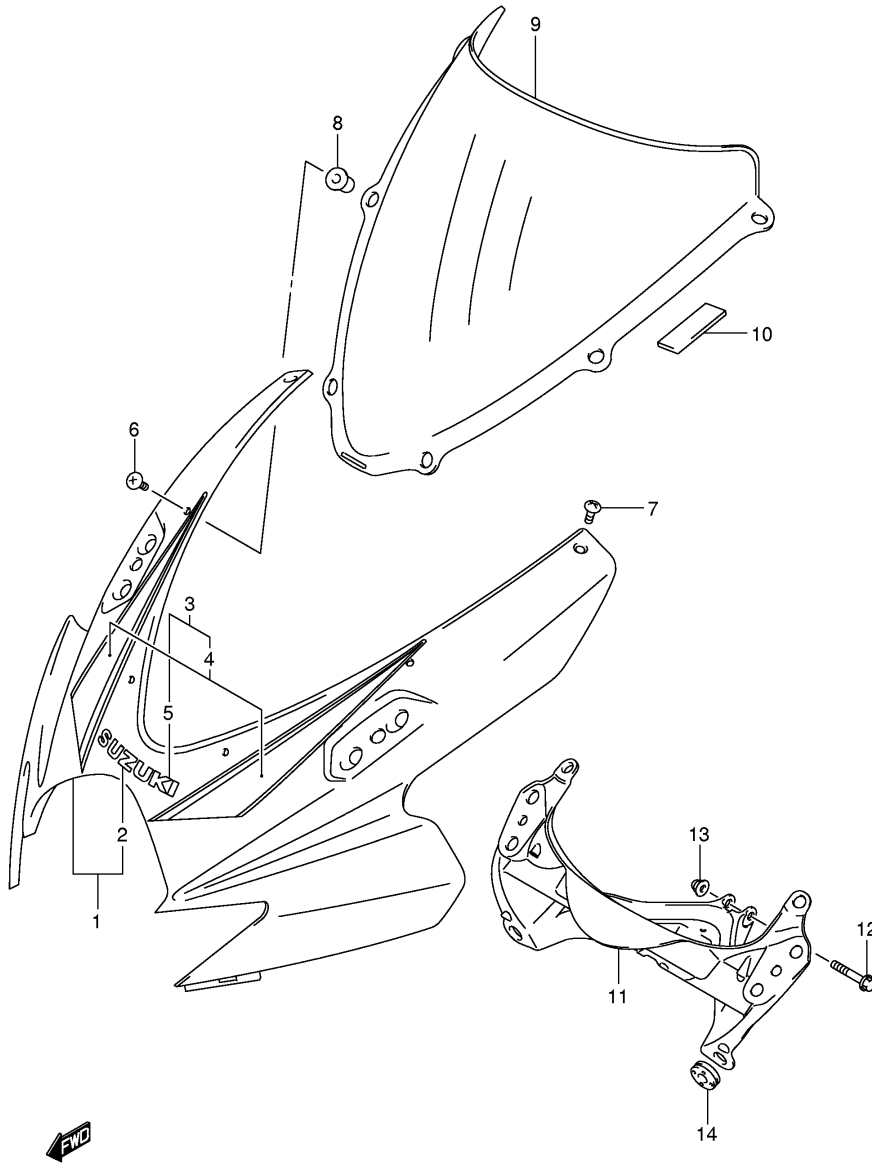

FIG.46

Ref No	Part No	Description
1	94401-01H00-019	Body, Cowling (black)
2	68641-19F00-YU8	• Emblem (gray)
3	94401-02H00-019	Body, Cowling (black)
3	94401-02H00-YHL	Body, Cowling (red)
3	94401-02H00-YKY	Body, Cowling (blue)
4	68270-02H00-DBV	• Tape Set
4	68270-02H00-DBW	• Tape Set
4	68270-02H00-DBY	• Tape Set
5	68641-19F00-YD8	• Emblem (silver)
5	68641-19F00-019	• Emblem (black)
6	09125-05133	Screw, Front
7	09125-05134	Screw, Rear
8	09159-05019	Nut
9	94610-01H00	Windscreen
10	94443-06G00	• Tape
11	94511-01H00	Brace, Cowling
12	01550-0840A	Bolt
13	08313-2008A	Nut
14	09320-08028	Cushion