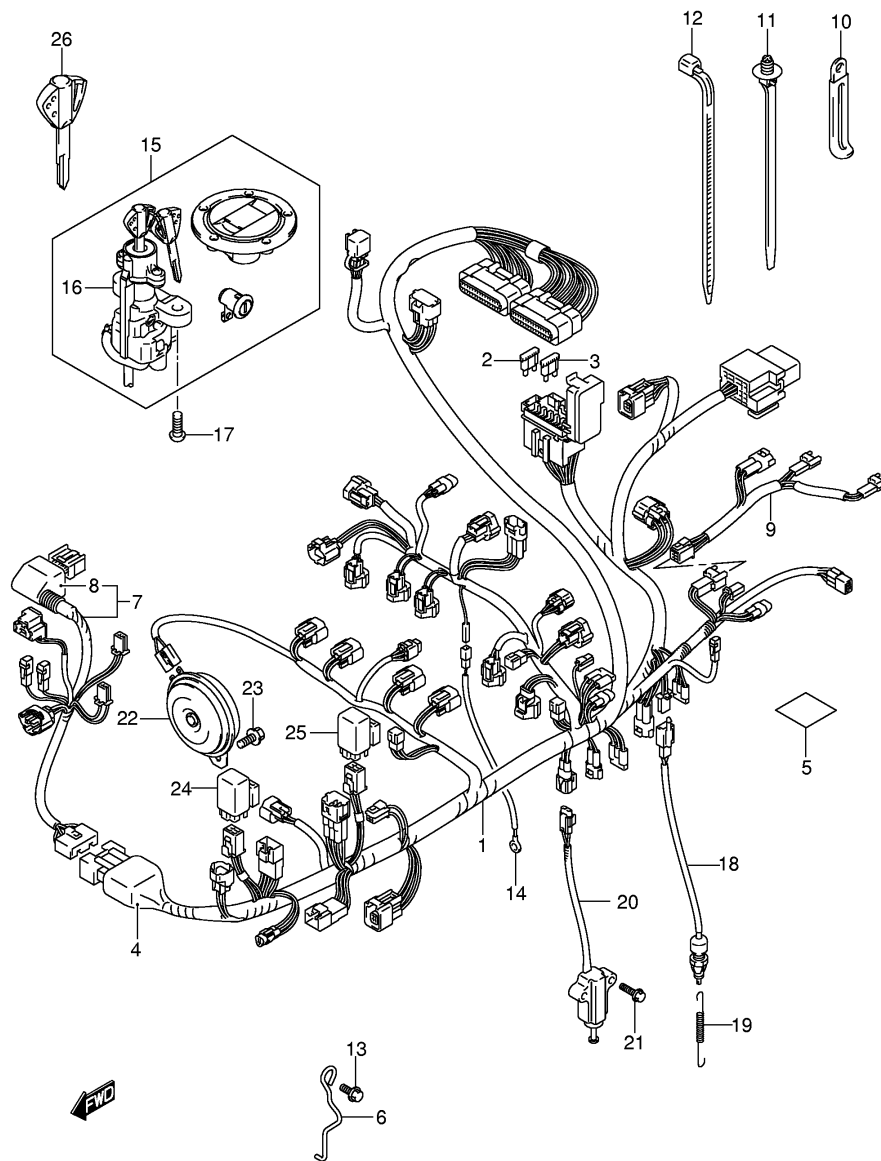

FIG.34

Ref No	Part No	Description
1	36610-01H30	Harness, Wiring No.1
2	09481-10501	• . Fuse (10a)
3	09481-15501	• . Fuse (15a)
4	36618-18G00	• . Cover
5	33652-29F00	Protector (30x80x1)
6	36619-01H00	Guide, Wiring Harness
7	36620-01H00	Harness, Wiring No.2
8	36618-41G00	• . Cover, Speedometer
9	36855-01H00	Wire, Rear Comb
10	09404-06429	Clamp (l:45)
11	09407-17403	Clamp (l:170)
12	09407-14403	Clamp (l:125)
13	01550-0612A	Bolt
14	36851-01H00	Wire, Oil Pressure Lead
15	37101-40820	Lock Set
16	37101-40830	Lock Set
17	37100-41G10	• . Lock Assy, Steering
18	09139-08016	Screw
19	37740-45D00	Switch Assy, Stop Lamp
20	09443-06087-A05	Spring
21	37840-35F10	Switch Assy, Side Stand
22	01550-0616A	Bolt
23	38500-01H00	Horn Assy
24	01550-0816A	Bolt
25	38740-24X50	Relay Assy, Fan Motor
26	38740-24X50	Relay Assy, Fuel Pump
26	37146-41G10	Key, Blank