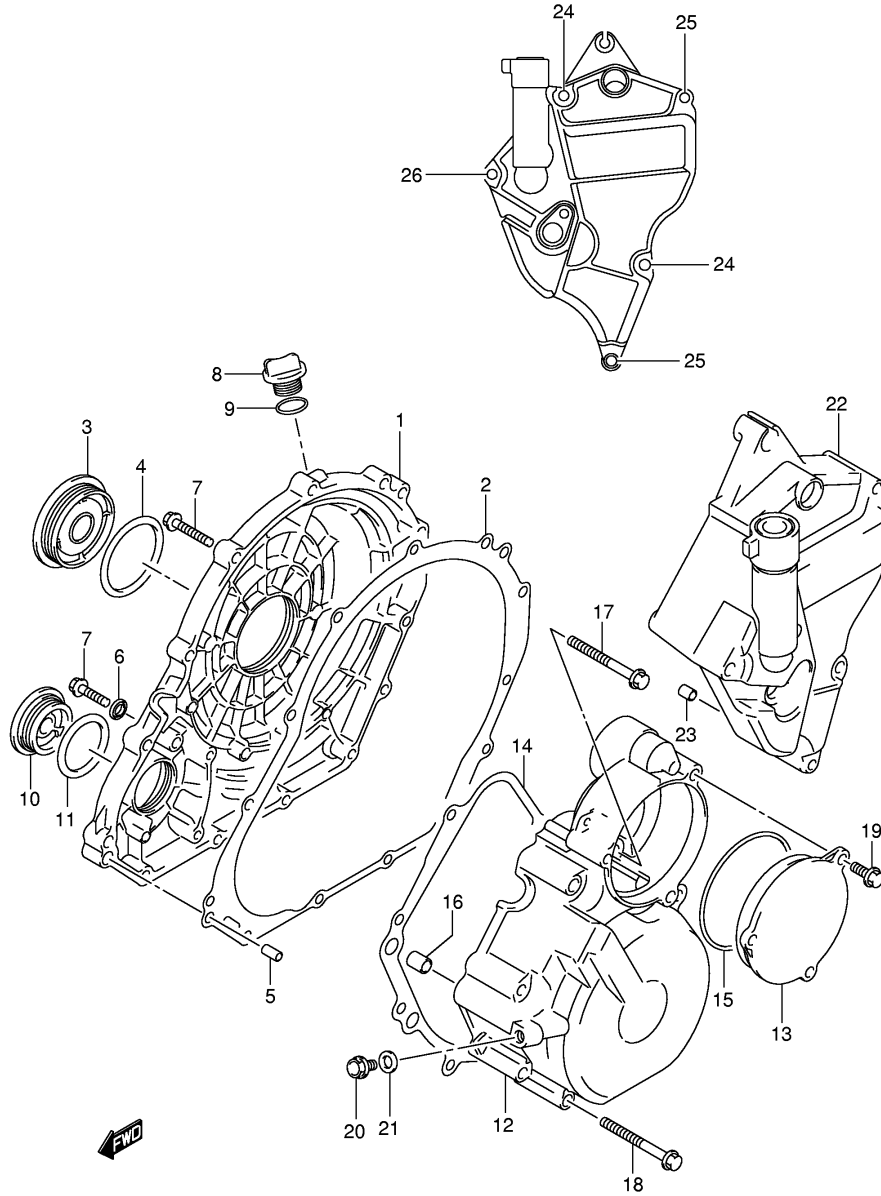

GSX-R750K6 E03 E28\_004  
 CRANKCASE

**FIG.4**

Ref No	Part No	Description
50	11322-01H00	Plate, Lower
51	09103-06188	Bolt

GSX-R750K6 E03 E28\_004  
 CRANKCASE

**FIG.5**

Ref No	Part No	Description
1	11341-01H00	Cover, Clutch
2	11482-01H00	Gasket, Clutch Cover
3	11342-41G10	Cap, Clutch Release Adjust
4	09280-54001	O Ring (d:2.4,id:52.6)
5	04211-09189	Pin
6	09168-06023	Gasket (5.8x13x1.2)
7	09103-06213	Bolt
8	11971-25D00	Plug, Engine Oil Filter
9	09280-17003	O Ring (d:3.1,id:16.8)
10	09259-36021	Plug, Shaft Hole
11	09280-33004	O Ring (d:3.1,id:32.7)
12	11351-01H00	Cover, Generator
13	11352-01H00	Cap, Starter Idle Gear
14	11483-01H00	Gasket
15	09280-71008	O Ring
16	04211-09149	Pin
17	09103-06212	Bolt
18	09103-06238	Bolt
19	09103-06274	Bolt
20	09103-06222	Plug, Oil Gallery
21	09168-06018	Gasket
22	11361-01H00	Cover, Engine Sprocket
23	04211-09129	Pin
24	09103-06224	Bolt (6x45)
25	09103-06239	Bolt (6x65)
26	09103-06257	Bolt (6x75)

**FIG.6**

Ref No	Part No	Description
1	11511-01H00	Pan, Oil
2	11489-01H00	Gasket
3	01547-0625A	Bolt
4	09103-06204	Bolt (6x30)
5	09168-06023	Gasket (5.8x13x1.2)
6	09247-14036	Plug, Oil Drain
7	09168-14002	Gasket
8	37820-33D10	Switch, Oil Pressure
9	37822-33D00	• Bolt
10	16400-01H00	Pump Assy, Oil
11	01547-0635A	Bolt
12	09280-15007	O Ring
13	04211-09149	Pin
14	16321-01H00	Sprocket, Drive
15	09181-10158	Washer
16	16331-01H00	Sprocket, Driven
17	09103-06285	Bolt (6x12)
18	16310-01H00	Chain, Oil Pump Drive
19	16440-24F00	Valve Assy, Oil Relief
20	09280-13004	• O Ring (d:1.9,id:13.0)
21	16520-01H00	Strainer, Engine Oil No.1
22	09280-25004	O Ring

**FIG.11**

Ref No	Part No	Description
1	12760-39F00	Chain, Cam Shaft Drive
2	12771-01H00	Guide, Cam Chain No.1
3	12782-29G00	Guide, Cam Chain No.2
4	12811-02H00	Tensioner, Cam Chain
5	12812-31G00-A05	Bolt
6	12830-02H00	Adjuster Assy, Tensioner
7	12837-02H00	Gasket, Adjuster
8	07130-0625A	Bolt