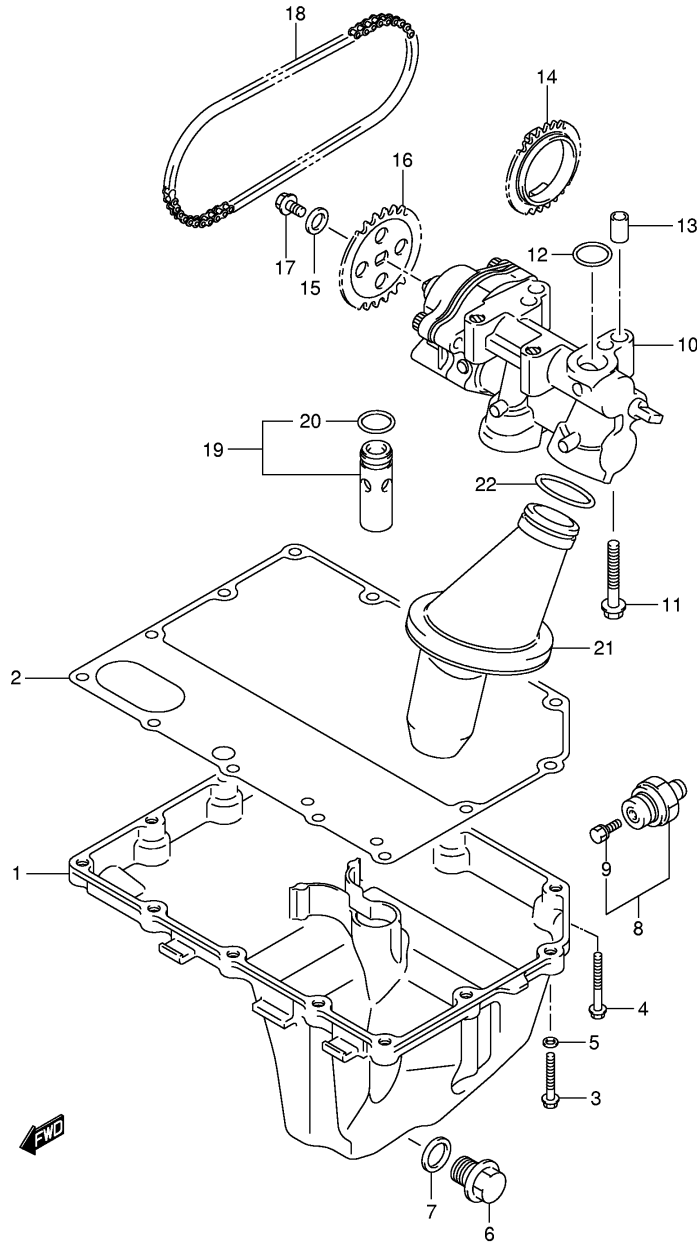

GSX-R750K6 E03 E28\_004  
 CRANKCASE

**FIG.4**

Ref No	Part No	Description
50	11322-01H00	Plate, Lower
51	09103-06188	Bolt

GSX-R750K6 E03 E28\_004  
 CRANKCASE

**FIG.5**

Ref No	Part No	Description
1	11341-01H00	Cover, Clutch
2	11482-01H00	Gasket, Clutch Cover
3	11342-41G10	Cap, Clutch Release Adjust
4	09280-54001	O Ring (d:2.4,id:52.6)
5	04211-09189	Pin
6	09168-06023	Gasket (5.8x13x1.2)
7	09103-06213	Bolt
8	11971-25D00	Plug, Engine Oil Filter
9	09280-17003	O Ring (d:3.1,id:16.8)
10	09259-36021	Plug, Shaft Hole
11	09280-33004	O Ring (d:3.1,id:32.7)
12	11351-01H00	Cover, Generator
13	11352-01H00	Cap, Starter Idle Gear
14	11483-01H00	Gasket
15	09280-71008	O Ring
16	04211-09149	Pin
17	09103-06212	Bolt
18	09103-06238	Bolt
19	09103-06274	Bolt
20	09103-06222	Plug, Oil Gallery
21	09168-06018	Gasket
22	11361-01H00	Cover, Engine Sprocket
23	04211-09129	Pin
24	09103-06224	Bolt (6x45)
25	09103-06239	Bolt (6x65)
26	09103-06257	Bolt (6x75)

**FIG.6**

Ref No	Part No	Description
1	11511-01H00	Pan, Oil
2	11489-01H00	Gasket
3	01547-0625A	Bolt
4	09103-06204	Bolt (6x30)
5	09168-06023	Gasket (5.8x13x1.2)
6	09247-14036	Plug, Oil Drain
7	09168-14002	Gasket
8	37820-33D10	Switch, Oil Pressure
9	37822-33D00	• Bolt
10	16400-01H00	Pump Assy, Oil
11	01547-0635A	Bolt
12	09280-15007	O Ring
13	04211-09149	Pin
14	16321-01H00	Sprocket, Drive
15	09181-10158	Washer
16	16331-01H00	Sprocket, Driven
17	09103-06285	Bolt (6x12)
18	16310-01H00	Chain, Oil Pump Drive
19	16440-24F00	Valve Assy, Oil Relief
20	09280-13004	• O Ring (d:1.9,id:13.0)
21	16520-01H00	Strainer, Engine Oil No.1
22	09280-25004	O Ring