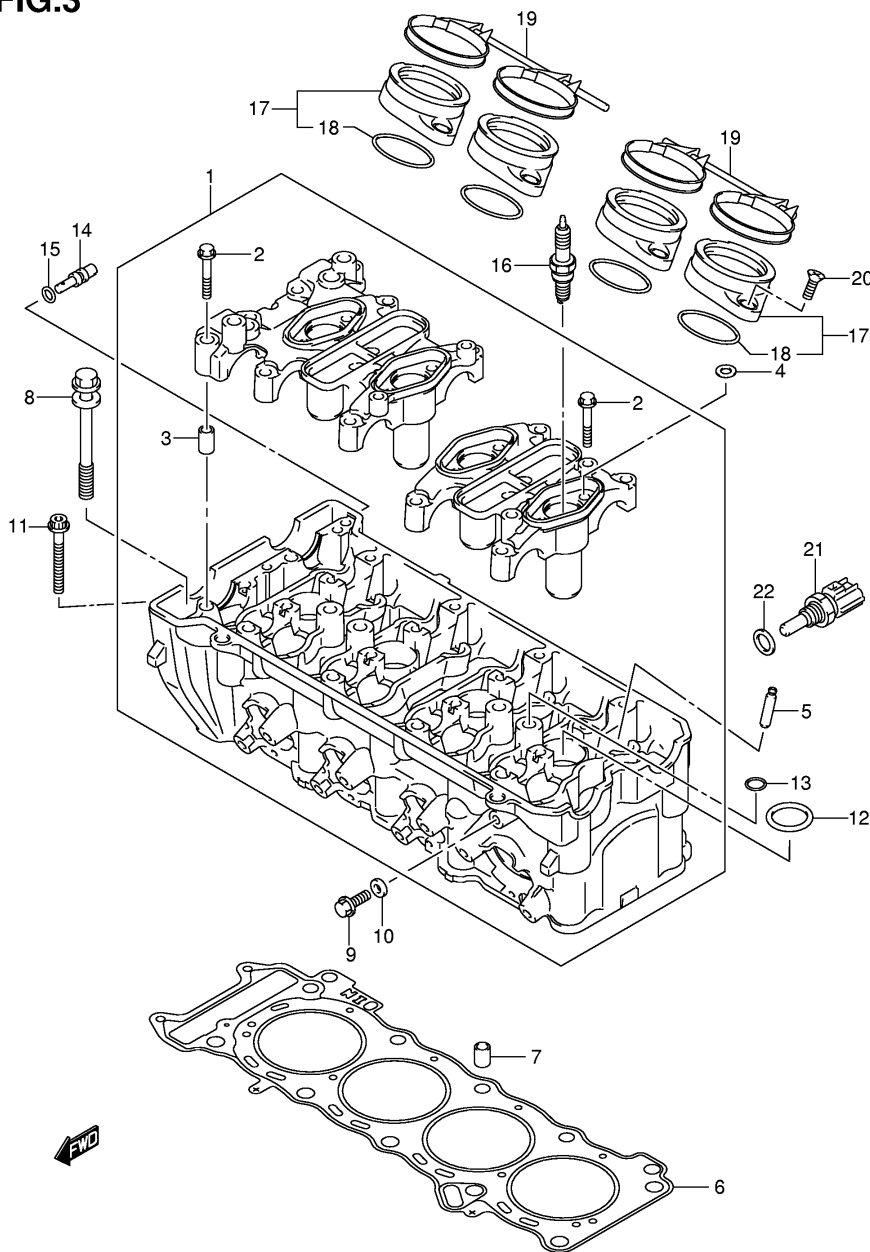

FIG.1

Ref No	Part No	Description
1	11401-02890	Gasket Set
2	11141-02H00	. Gasket, Cylinder Head
3	11173-01H00	. Gasket, Cylinder Head Cover No.1
4	11178-01H00	. Gasket, Cylinder Head Cover No.2
5	11191-27E00	. Washer, Head Cover
6	11482-01H00	. Gasket, Clutch Cover
7	11483-01H00	. Gasket, Generator Cover
8	11484-01H00	. Gasket, Breather Cover
9	11489-01H00	. Gasket, Oil Pan
10	12837-02H00	. Gasket, Tensioner Adjuster
11	14181-46E00	. Gasket, Exhaust Pipe
12	15201-35F00	. O Ring, Fuel Pump
13	09280-15007	. O Ring, Oil Pump
14	09280-17003	. O Ring, Oil Filler Plug
15	09280-25004	. O Ring, Oil Strainer
16	09280-33004	. O Ring, Crankshaft Hole Plug
17	09280-71008	. O Ring, Starter Gear Cover

**FIG.2**

Ref No	Part No	Description
1	11171-01H00	Cover, Cylinder Head
2	11173-01H00	Gasket, Head Cover No.1
3	11178-01H00	Gasket, Head Cover No.2
4	09106-07009-A08	Bolt (7x17.5)
5	11191-27E00	Washer

**FIG.3**

Ref No	Part No	Description
1	11100-02H00	Head Assy, Cylinder
2	09103-06266	• Bolt
3	09206-08007	• Pin
4	09168-06018	Washer
5	11115-29G70	Guide, Valve (os 0.5)
6	11141-02H00	Gasket, Cylinder Head
7	04211-11169	Pin
8	11117-29G00	Bolt (10x95)
9	09103-06222	Bolt, Oil Gallery
10	09168-06023	Gasket
11	07120-0650A	Bolt, Cylinder Head
12	11179-81402	O Ring, Spark Plug Pipe
13	09280-11001	O Ring
14	09493-80005	Jet, Oil
15	09280-04004	O Ring
16	09482-00458	Spark Plug (ngk,cr9e)
16	09482-00459	Spark Plug (denso,u27esr-n)
16	09482-00456	Spark Plug (ngk,cr8e)
16	09482-00460	Spark Plug (ngk,cr10e)
16	09482-00457	Spark Plug (denso,u24esr-n)
16	09482-00461	Spark Plug (denso,u31esr-n)
17	13101-02H00	Pipe, Intake
18	09280-42003	• O Ring (d:2.40,id:41.7)
19	13170-02H00-E00	Clamp, Intake Pipe
20	09120-06007-A05	Screw
21	13650-10G00	Sensor, Water Temperature
22	09168-12017	Gasket