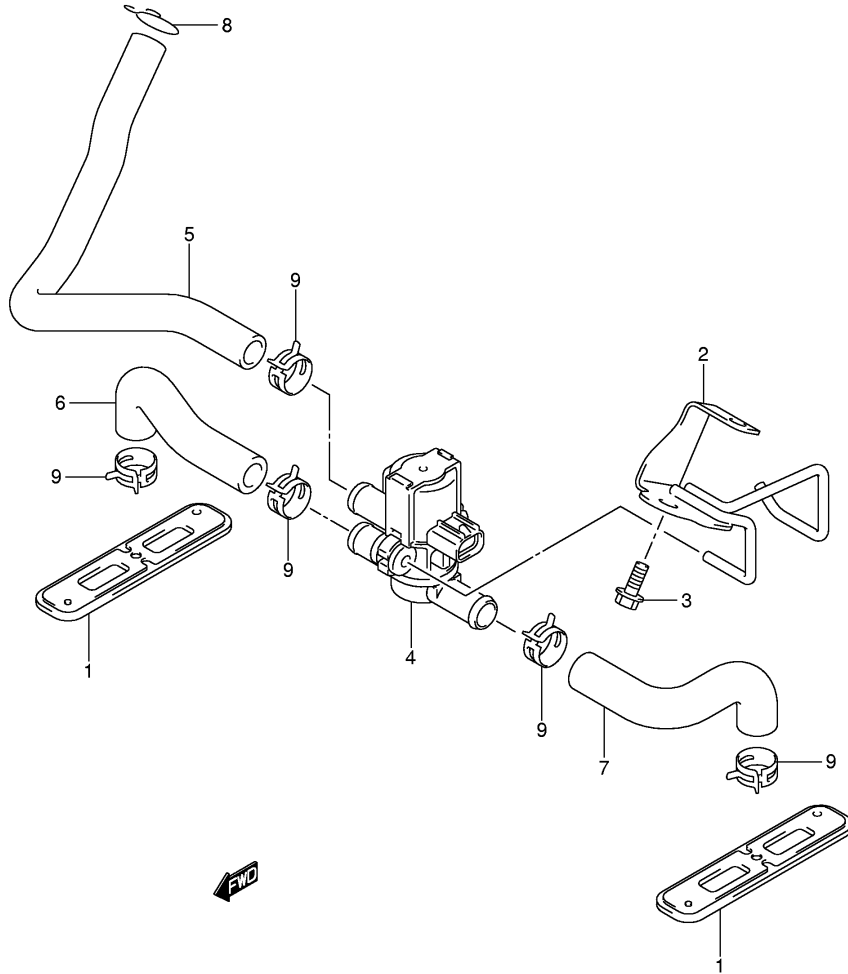

FIG.21

Ref No	Part No	Description
1	18450-01H00-E00	Valve Assy, 2nd Air Reed
2	18610-01H00-A05	Bracket, 2nd Air Valve
3	01550-0616A	Bolt
4	18510-29G00-E00	Valve Assy, Air Cut
5	18711-01H00	Hose, 2nd Air Cleaner
6	18461-01H00	Hose, 2nd Air Valve, R
7	18471-01H00	Hose, 2nd Air Valve, L
8	09401-15101-A05	Clip
9	09401-17401-C05	Clip