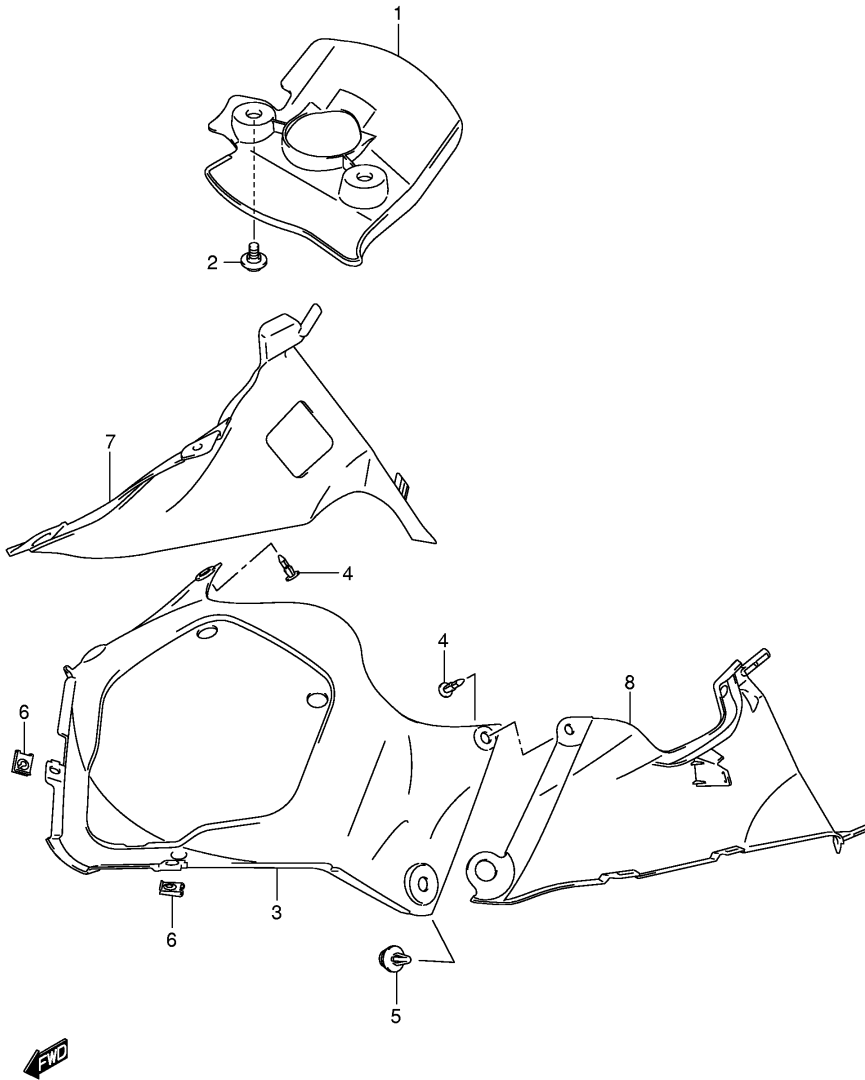

FIG.48

Ref No	Part No	Description
1	94458-01H00	Cover, Lower Bracket
2	63161-43E00	Bolt
3	94419-01H00	Cover, Body Cowl
4	09409-06314-5PK	Clip (black)
5	09409-07333	Clip
6	09148-05038	Nut
7	94461-01H00	Cowl, Under Inner Rh
8	94462-01H00	Cowl, Under Inner Lh