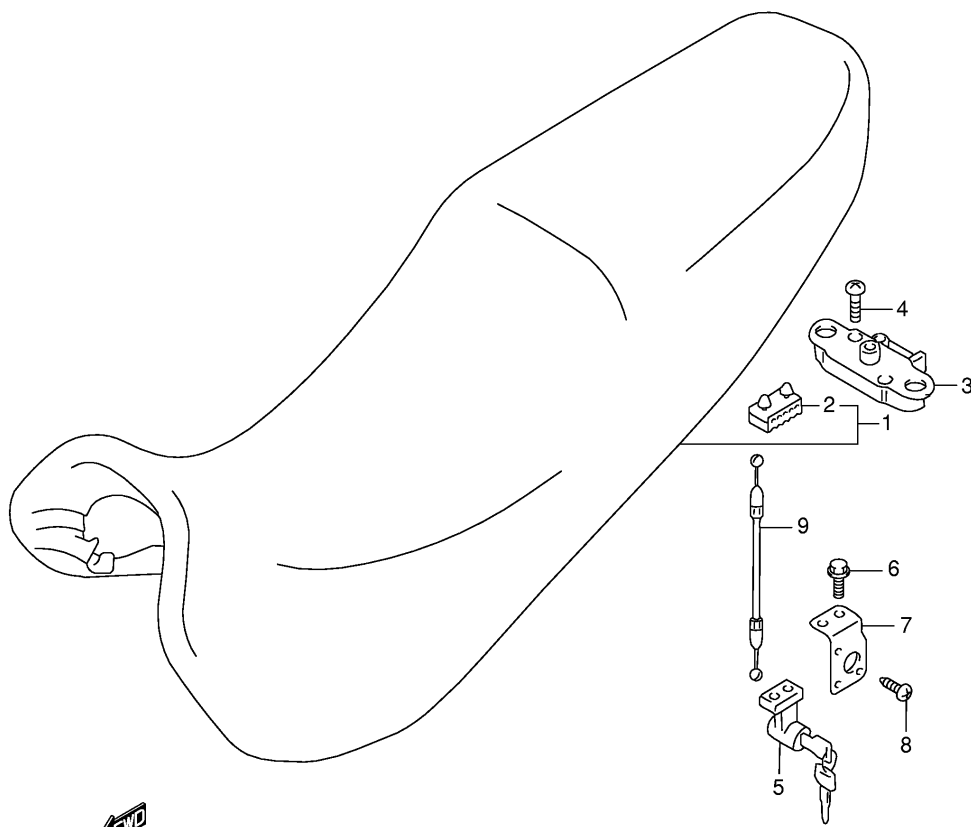

Ref No	Part No	Description

1	45100-08F10-LN6	Seat Assy
2	09321-08006	• Cushion
3	45220-20A01	Bracket, Seat Support
4	02122-06303	Screw
5	95700-31840	Lock Set, Seat
6	01547-05103	Bolt
7	45289-03F10	Bracket, Seat Lock
8	03141-14123	Screw
9	45280-43510	Cable, Seat Lock
10	46211-03F11-YU8	Handle, Pillion Rider (gray)
10	46211-03F11-YAR	Handle, Pillion Rider (blue)
11	01551-08303	Bolt (8x30)
12	46212-03F10	Cushion (17x24x1.5)
13	09160-08501	Washer (8.5x24x2.3)