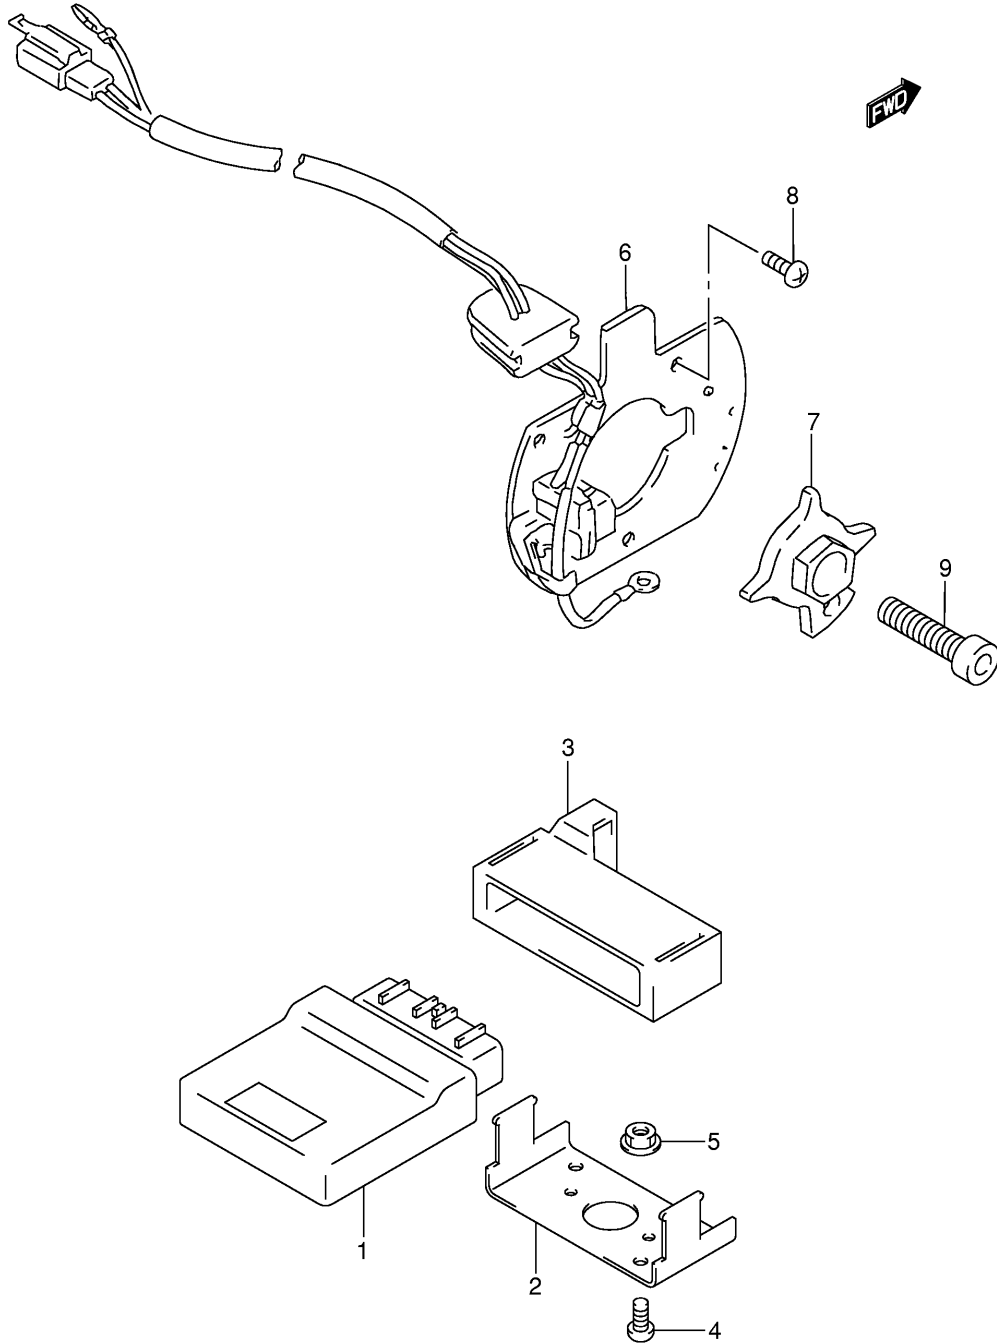

Ref No	Part No	Description
1	32900-08FL0	Igniter Assy
2	32933-08F10	Bracket, Igniter
3	32980-41F00	Cushion, Igniter
4	02142-05123	Screw
5	08316-10053	Nut
6	33110-31F00	Stator, Signal Generator
7	33120-19C20	Rotor, Signal Generator
8	02112-05103	Screw, Stator
9	07130-08303	Bolt, Rotor