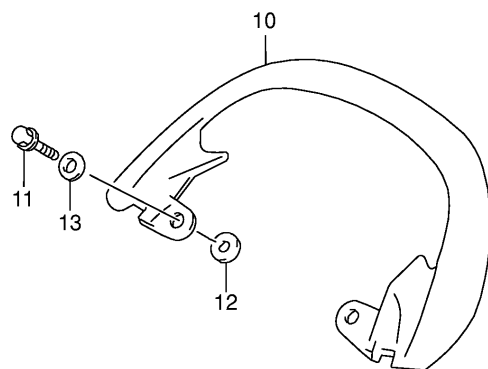

Ref No	Part No	Description

1	45100-08F10-LN6	Seat Assy
2	09321-08006	• Cushion
3	45220-20A01	Bracket, Seat Support
4	02122-06303	Screw
5	95700-31840	Lock Set, Seat
6	01547-05103	Bolt
7	45289-03F10	Bracket, Seat Lock
8	03141-14123	Screw
9	45280-43510	Cable, Seat Lock
10	46211-03F11-YU8	Handle, Pillion Rider (gray)
10	46211-03F11-YAR	Handle, Pillion Rider (blue)
11	01551-08303	Bolt (8x30)
12	46212-03F10	Cushion (17x24x1.5)
13	09160-08501	Washer (8.5x24x2.3)