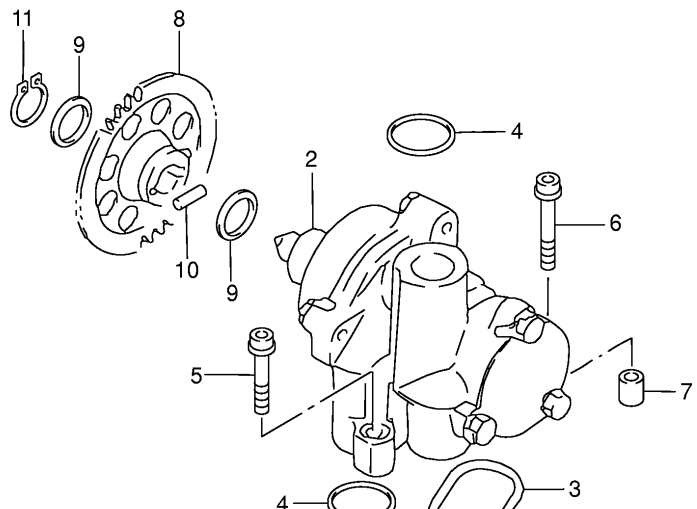

Ref No	Part No	Description
1	16510-03G00-X07	Filter, Engine Oil
2	16400-06B31	Pump Assy, Engine Oil
3	16491-27A01	O Ring, Oil Pump
4	09280-18009	O Ring (d:3.2,id:17.8)
5	09106-06089	Bolt (6x30)
6	09106-06088	Bolt (6x35)
7	04211-09129	Pin
8	16332-19C00	Gear, Oil Pump Driven
9	08221-12205	Washer
10	09261-05006	Pin
11	08331-31126	Circlip
12	16481-17D00	Pipe, Outlet
13	09280-22016	O Ring (d:3.7,id:21.7)
14	16530-27A02	Pipe, Oil Under, Lh
15	16540-27A02	Pipe, Oil Under, Rh