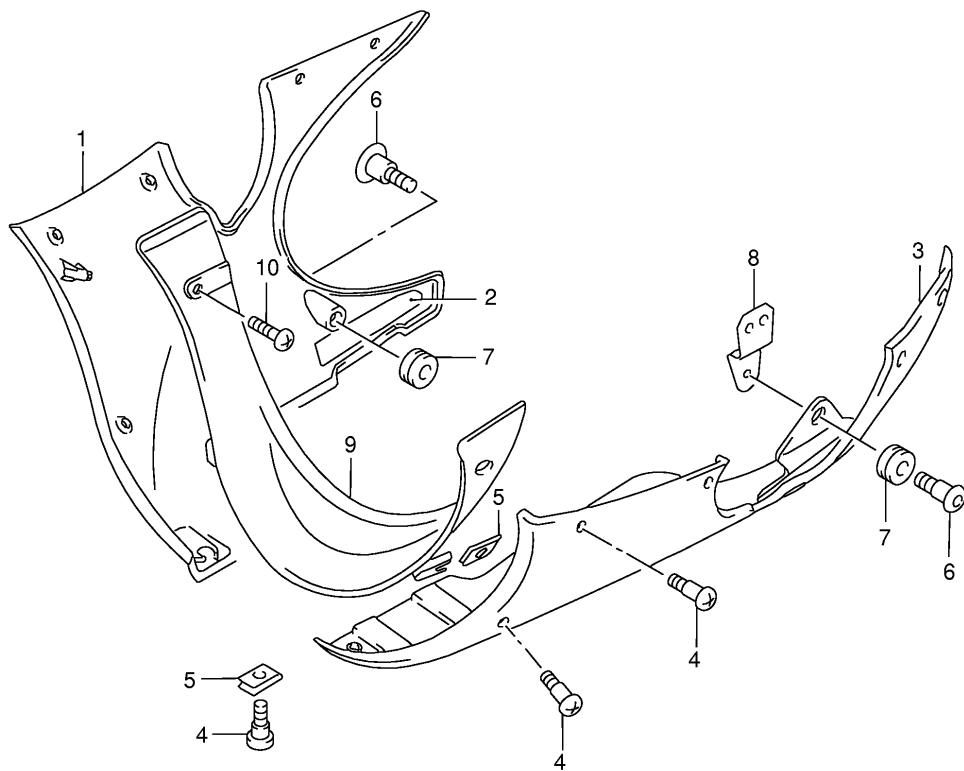

Ref No	Part No	Description
1	94470-08F00-YU8	Cowling, Under Rh (gray)
1	94470-08F00-YD8	Cowling, Under Rh (silver)
2	94472-08F00	• Shield, Under Cowl
3	94481-08F00-YU8	Cowling, Under Lh (gray)
3	94481-08F00-YD8	Cowling, Under Lh (silver)
4	09139-05054	Screw
5	94484-24F00	Nut
6	09139-06126	Screw, Center
7	09320-09016	Cushion
8	94570-08F00	Bracket, Lower Lh
9	94475-08F00	Cowling, Under Center
10	03541-05123	Screw