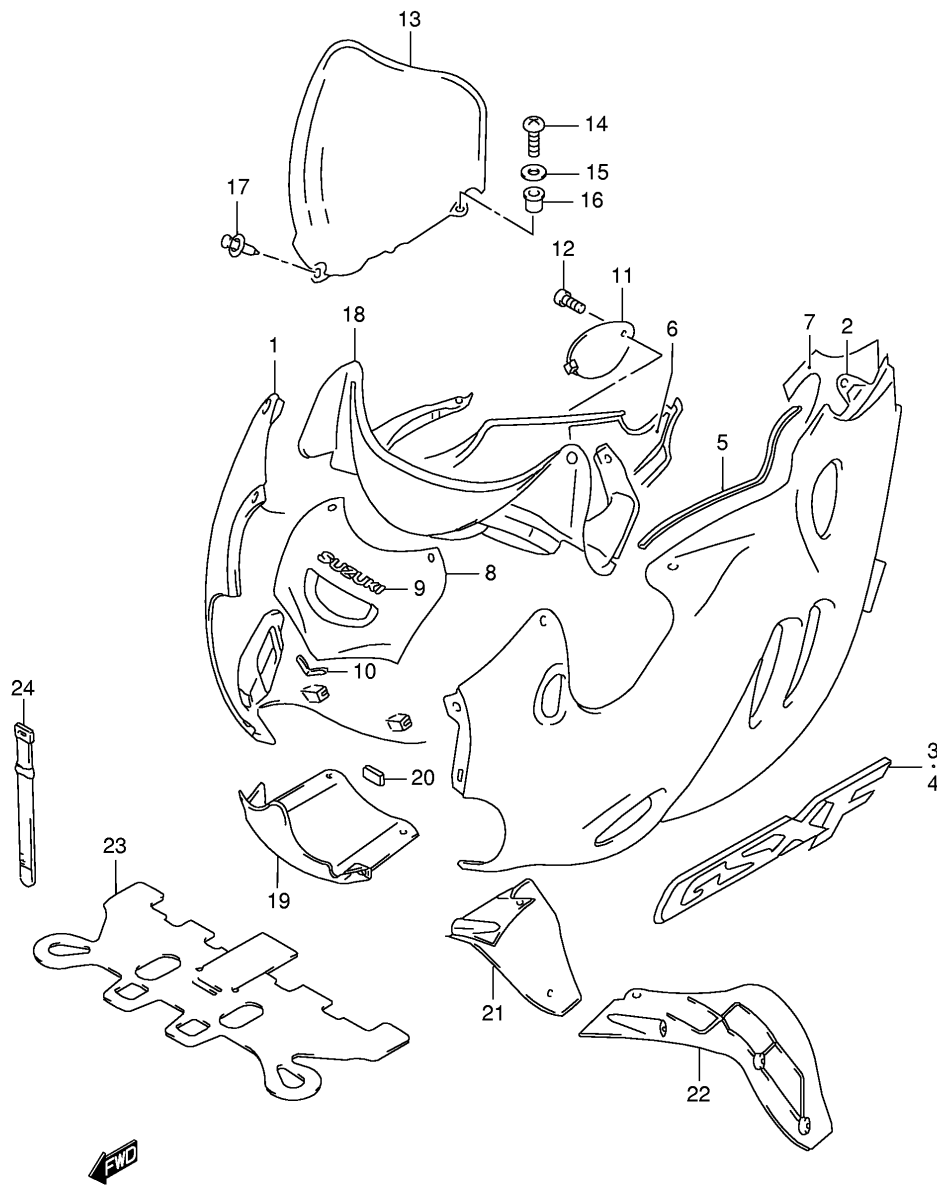

Ref No	Part No	Description

1	94403-08FF0-YAR	Cowl Assy, Side Rh (blue)
1	94403-08FF0-YU8	Cowl Assy, Side Rh (gray)
2	94404-08FF0-YAR	Cowl Assy, Side Lh (blue)
2	94404-08FF0-YU8	Cowl Assy, Side Lh (gray)
3	68681-08F40	. . Emblem, Gsxf Rh
4	68691-08F40	. . Emblem, Gsxf Lh
5	94631-44110	. . Molding
6	94439-08F00	. . Shield, Side Rh
7	94449-08F00	. . Shield, Side Lh
8	94410-08F00-ZTX	Panel, Center Upper (gray)
8	94410-08F00-YAR	Panel, Center Upper (blue)
9	68185-05C10-YD8	. . Emblem, "suzuki" (silver)
10	94413-08F00	. . Cushion, Upper
11	94435-08F00-YAR	Lid, Oil (blue)
11	94435-08F00-YU8	Lid, Oil (gray)
12	09139-06030	Screw
13	94611-08F00	Wind Screen
14	09139-05025	Screw
15	08322-01053	Washer
16	09159-05019	Nut
17	09409-08308-5ES	Clip (black)
18	94421-08F00	Panel, Meter
19	94412-08F00-YAR	Panel, Center Lower (blue)
19	94412-08F00-YU8	Panel, Center Lower (gray)
20	94414-08F00	Cushion, Lower
21	94461-08F10	Panel, Inner Rh
22	94462-08F10	Panel, Inner Lh
23	94451-20C01	Plate, Air Guide
24	09407-18402	Clamp
24	09407-25401	Clamp