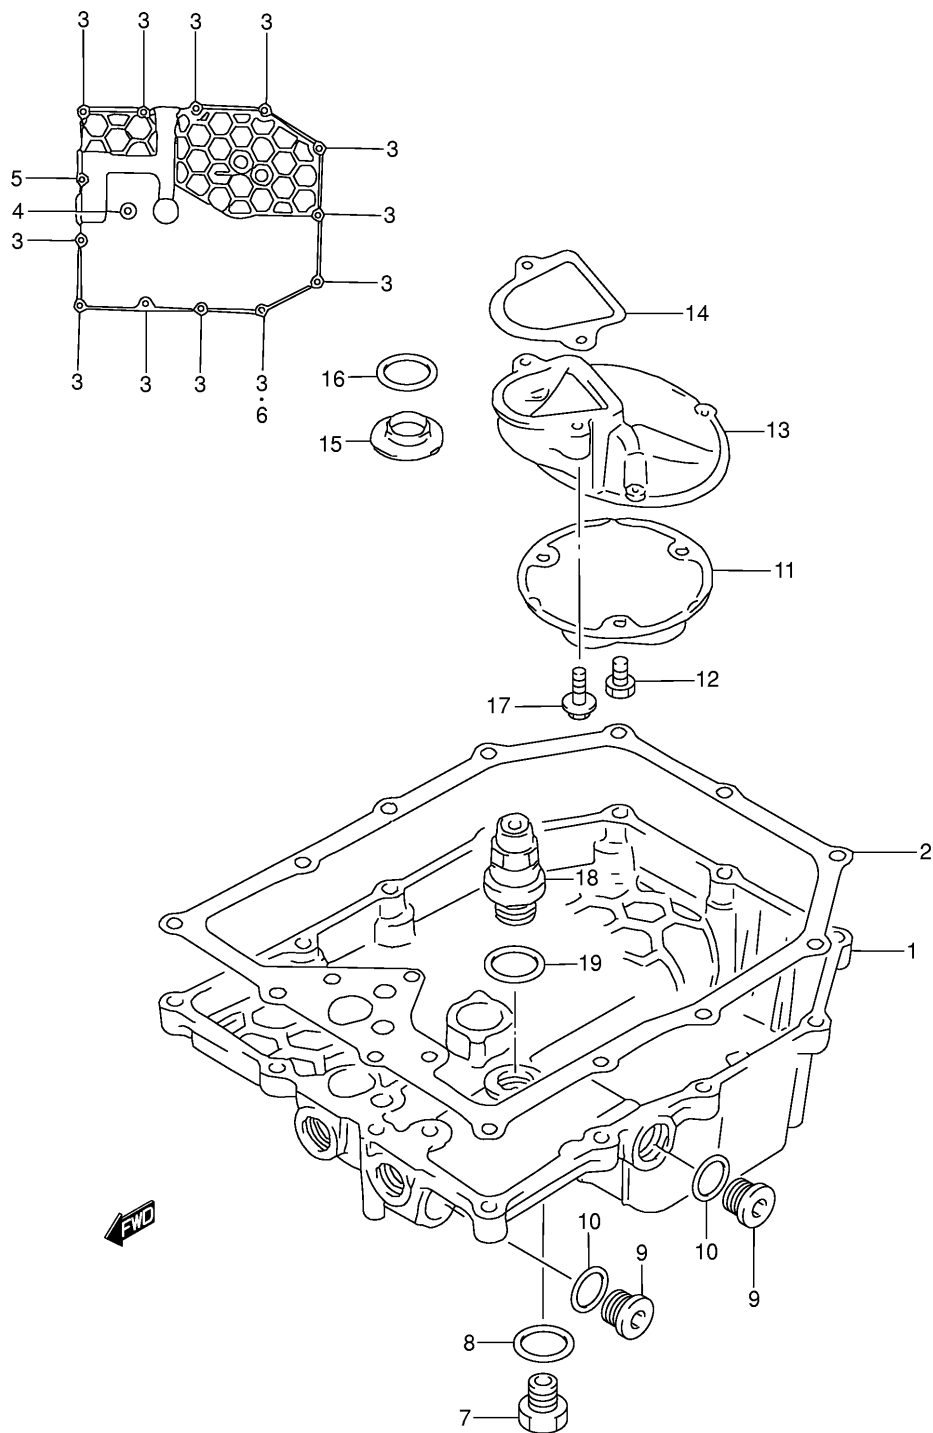

GSX750FK4 (GSX750FK4 E2)

Ref No	Part No	Description
1	11511-26E01	Pan, Oil
2	11489-27A21	Gasket, Oil Pan
3	01550-06253	Bolt
4	01550-06303	Bolt
5	01550-06503	Bolt
6	09168-06023	Gasket (5.8x13x1.2)
7	09247-14026	Plug, Oil Drain
8	09168-14002	Gasket
9	09248-16012	Plug, Oil Gallery
10	09168-16002	Gasket
11	16520-09301	Strainer, Engine Oil
12	01570-06123	Bolt
13	16525-06B00	Protector, Strainer
14	16528-27A21	Gasket, Protector
15	16529-27A01	Gasket, Oil Outlet
16	09280-18009	O Ring (d:3.2,id:17.8)
17	01550-06253	Bolt
18	16440-17C01	Valve Assy, Oil Relief
19	09168-16002	Washer