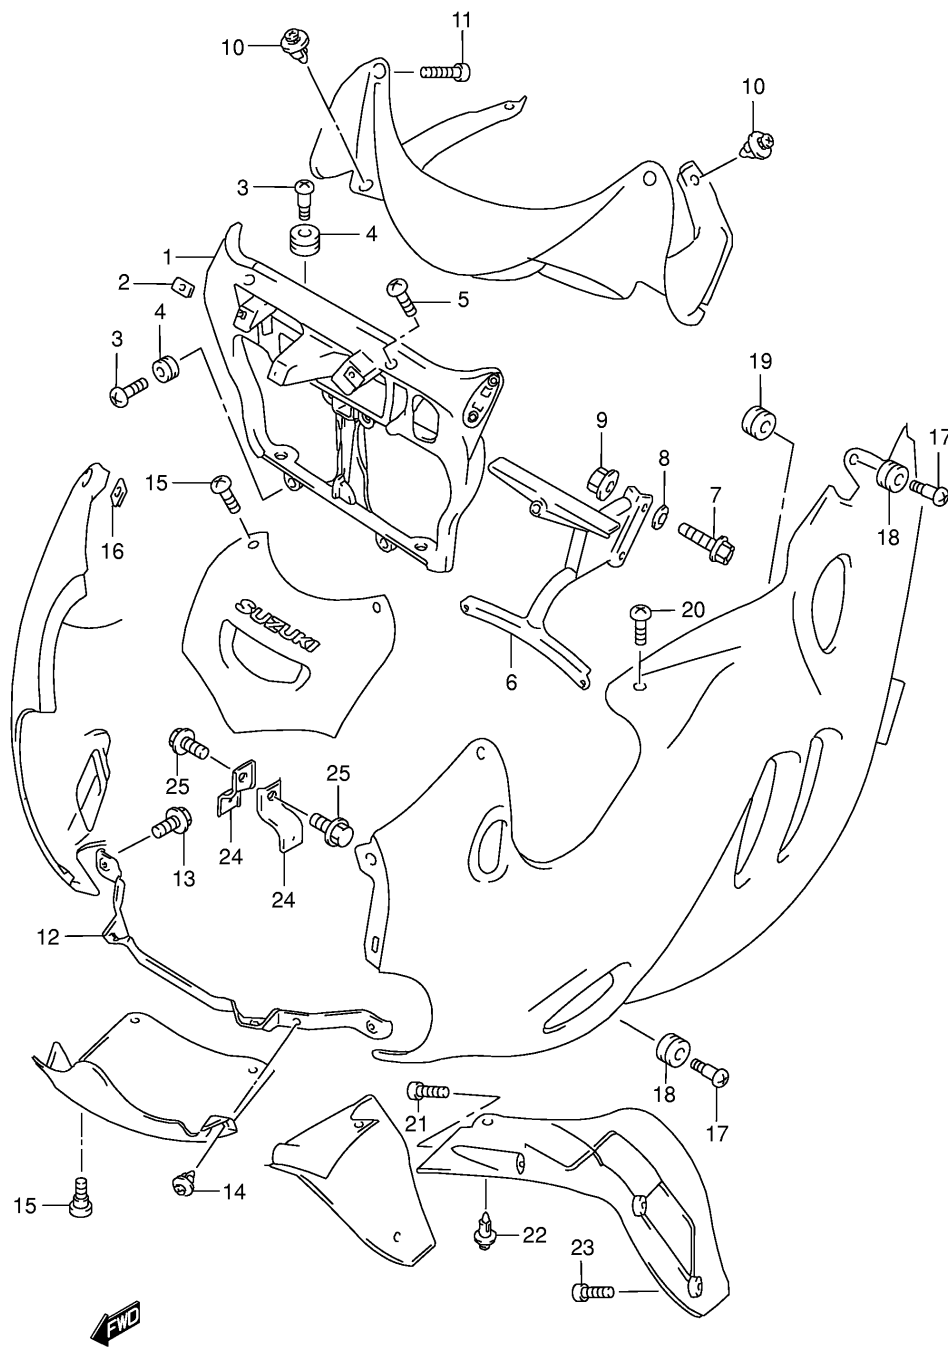

Ref No	Part No	Description
1	94520-08F00	Brace, Cowling Front
2	94484-24F00	Nut
3	09139-06126	Screw
4	09320-09016	Cushion
5	02142-05163	Screw
6	94510-08F10	Brace, Cowling Rear
7	09103-08222	Bolt
8	09164-08020	Washer
9	08316-10083	Nut, Lower
10	09409-08308-5ES	Clip, Meter Panel (black)
11	03541-05163	Screw, Upper
12	94540-08F00	Bracket, Center Lower
13	01580-06163	Bolt, Bracket
14	09409-06322-5PK	Clip (black)
15	09139-05042	Screw, Center Panel
16	09148-05038	Nut, Meter Panel Upper
17	09139-06126	Screw, Side Cowling
18	09320-09016	Cushion
19	09320-08018	Cushion, Center
20	09139-05054	Screw, Meter Panel Rear
21	09136-04003	Screw, Inner Panel Upper
22	09409-08308-5ES	Clip, Inner Panel
23	02142-15163	Screw
24	94530-08F00	Bracket, Side Lower
25	09116-06109	Bolt