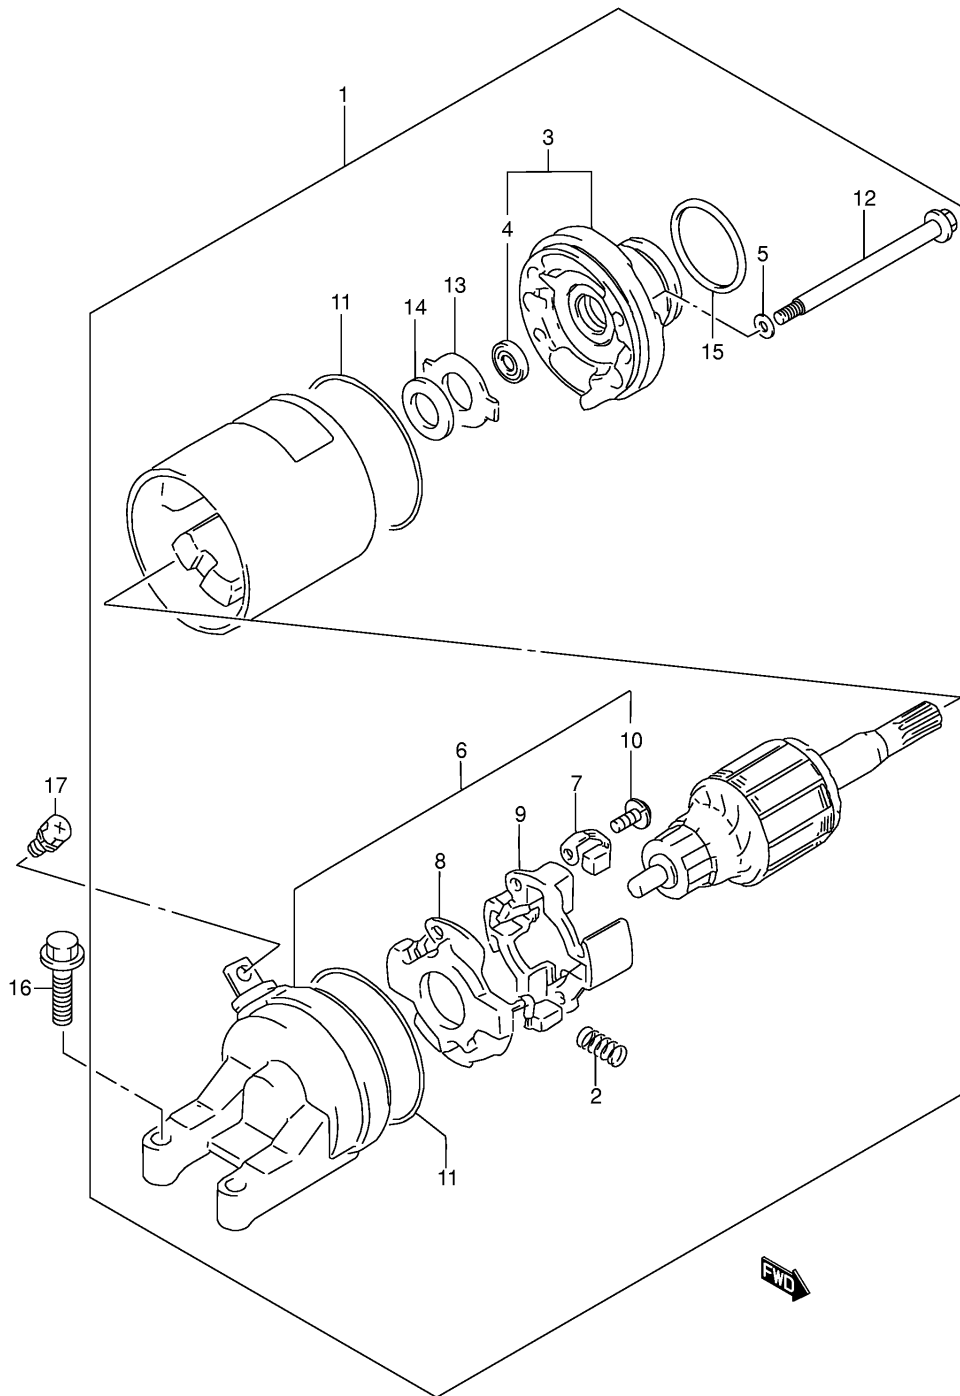

Ref No	Part No	Description
1	31100-08F00	Motor Assy, Starting
2	31135-32C10	• . Spring
3	31150-08F00	• . Bracket
4	31153-49210	•• .. Oil Seal
5	31156-08F00	• . O Ring
6	31175-08F00	• . Frame Assy, Commutator
7	31132-32C10	•• .. Brush
8	31130-32C20	•• .. Brush Sub Assy
9	31133-32C10	•• .. Holder, Brush
10	02112-34123	•• .. Screw
11	31264-32C10	• . O Ring
12	31281-32C10	• . Bolt
13	31361-32C10	• . Plate, Lock
14	31361-38300	• . Shim, No.3
15	09280-24003	• . O Ring (d:3,id:24.5)
16	09128-06024	Bolt, Motor (6x25)
17	09137-05004	Screw, Motor Lead (5x8)