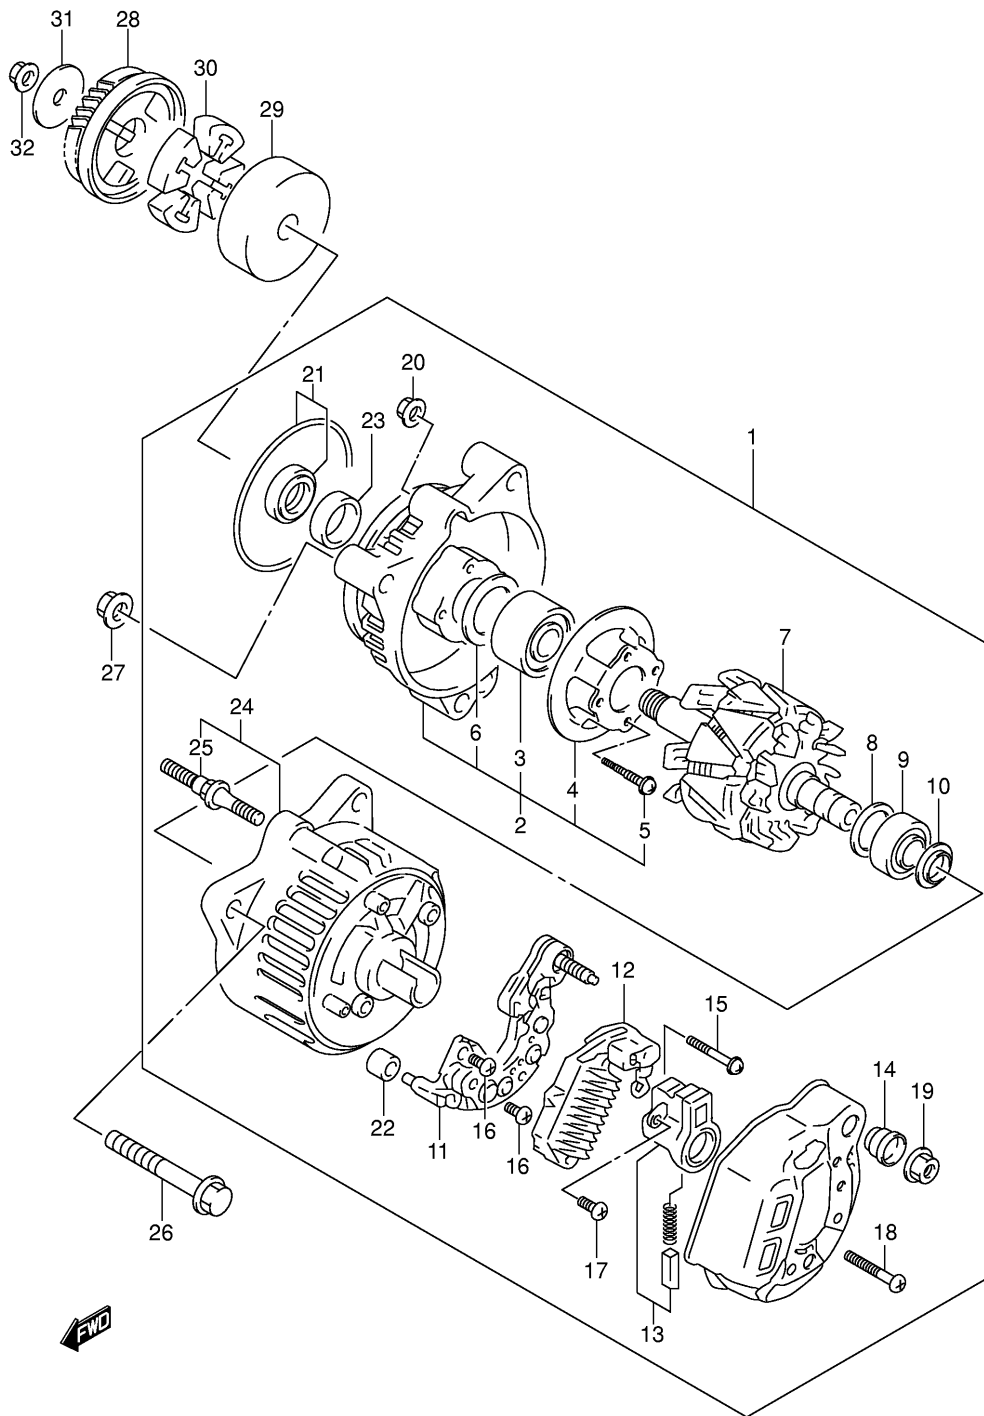

Ref No	Part No	Description
1	31400-03F40	Alternator Assy
2	31580-03F00	. . Frame, Drive End
3	31612-06B00	•• .. Bearing
4	31585-03F00	•• .. Retainer
5	31586-03F00	•• .. Screw (4x14)
6	31613-48B00	•• .. Cover, Bearing
7	31710-03F00	. . Rotor Assy
8	31613-82610	. . Cover, Bearing
9	31612-48B00	. . Bearing
10	31613-27A10	. . Cover, No.2
11	31621-03F00	. . Holder, Rectifier
12	32500-03F10	. . Regulator Assy
13	31656-03F00	. . Holder, Brush
14	31514-85250	. . Insulator, Terminal
15	02112-34253	. . Screw
16	02112-04063	. . Screw
17	02112-04087	. . Screw
18	02112-04253	. . Screw
19	08361-15063	. . Nut
20	08316-10053	. . Nut
21	31780-27X50	. . Service Kit, A
22	31780-03F02	. . Service Kit, B
23	31776-06B00	. . Spacer
24	31611-03F40	. . Frame, End
25	31587-85250	•• .. Stud Bolt
26	01550-08653	Bolt
27	08361-35068	Nut
28	22730-19C02	Gear, Generator Driven (nt:30)
29	22733-27A05	Housing Damper
30	21231-06B00	Damper
31	08211-10283	Washer
32	08316-20103	Nut