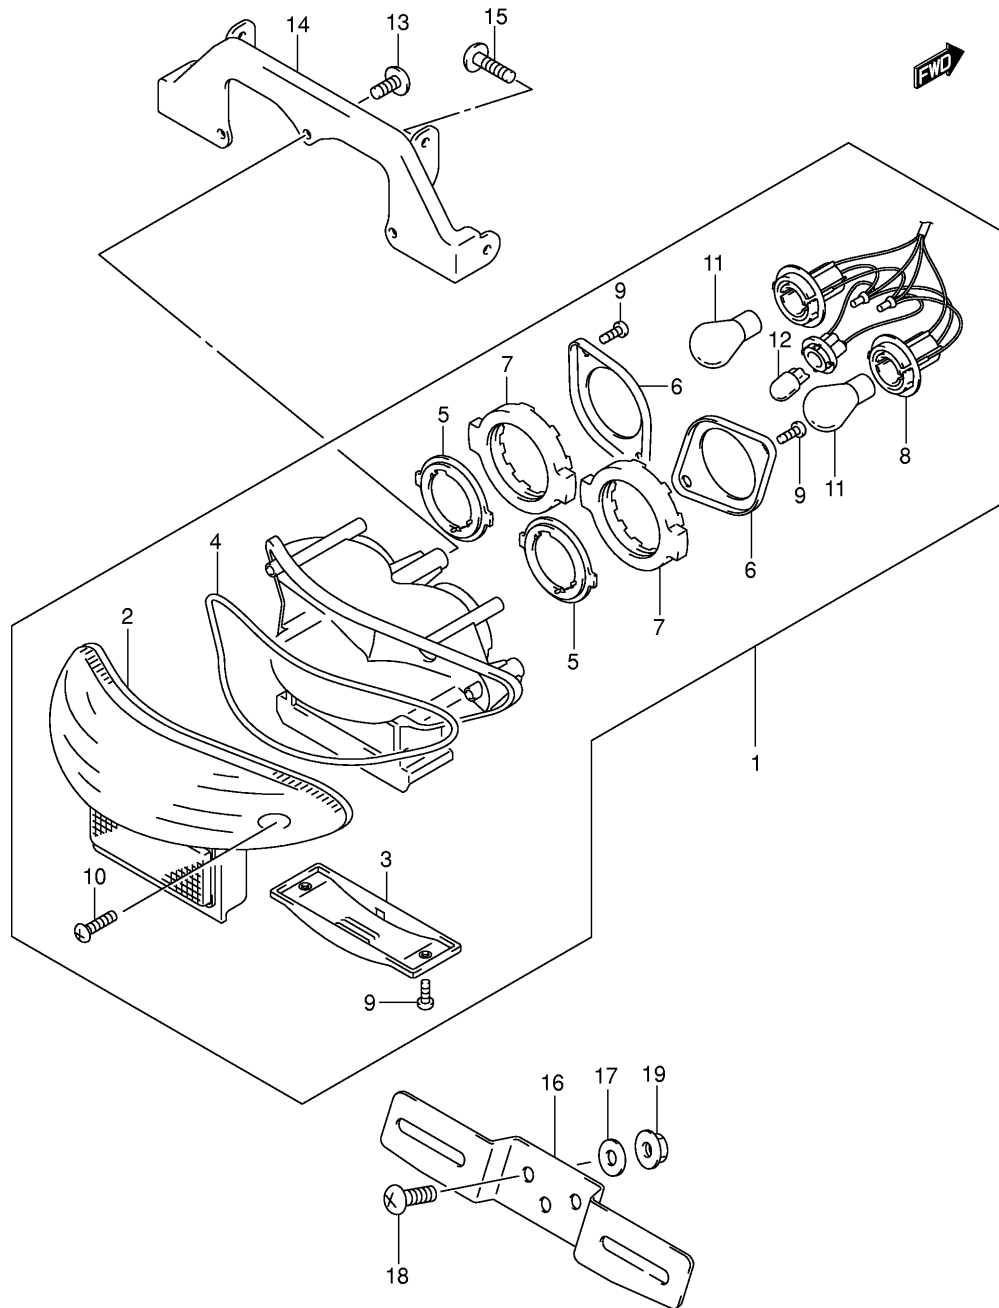

Ref No	Part No	Description
1	35710-24F00	Lamp Assy, Rear Combination
2	35712-24F00	. Lens
3	35912-24F00	. Lens, License
4	35713-24F00	. Gasket
5	35716-48B21	. Plate No.1
6	35736-48B21	. Plate No.2
7	35765-48B21	. Cushion
8	35718-24F00	. Socket & Cord
9	03211-04123	. Screw
10	03211-04207	. Screw
11	09471-12083	. Bulb (12v,21/5w)
12	09471-12216	. Bulb (12v,5w)
13	03541-05163	Screw, Rear Comb
14	35726-08F00	Bracket, Rear Comb
15	03541-05163	Screw, Bracket
16	35927-44110	Bracket, License Plate
17	09160-06088	Washer (6.5x20x1.60)
18	02142-06163	Screw
19	08316-10063	Nut