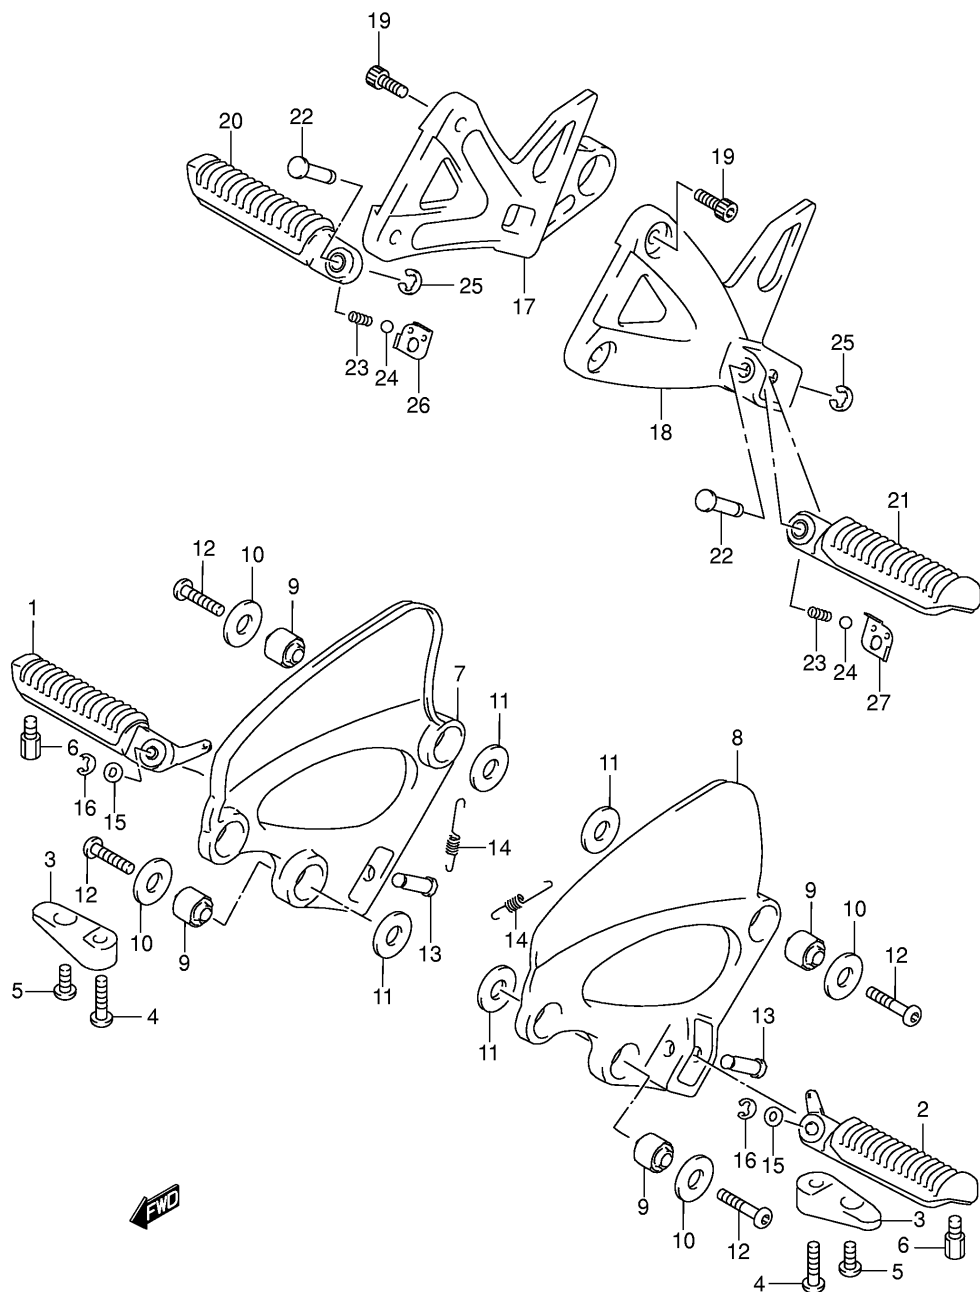

Ref No	Part No	Description
1	43510-19C22	Footrest Assy, Front Rh
2	43520-19C22	Footrest Assy, Front Lh
3	43536-19C21	Balancer, Footrest Lower
4	02112-05353	Screw, Inner
5	02112-05203	Screw, Outer
6	43576-48B20	Bolt, Bank Sensor
7	43517-08FA0	Holder, Front Footrest Rh
8	43527-08FA0	Holder, Front Footrest Lh
9	09319-08045	Bush, Holder
10	09161-13004	Washer, Outer
11	09161-17002	Washer, Inner
12	09106-08147	Bolt
13	09208-08010	Pin
14	09443-10037	Spring
15	08322-01083	Washer
16	08332-11063	E Ring
17	43811-08F10	Bracket, Pillion Rh
18	43821-08F10	Bracket, Pillion Lh
19	09106-08150	Bolt, Bracket
20	43610-08F00	Bar, Pillion Footrest Rh
21	43710-08F00	Bar, Pillion Footrest Lh
22	09208-08011	Pin
23	09440-05005	Spring
24	06111-07004	Ball
25	08332-11063	E Ring
26	43816-23E00	Plate, Pillion Rh
27	43826-23E00	Plate, Pillion Lh