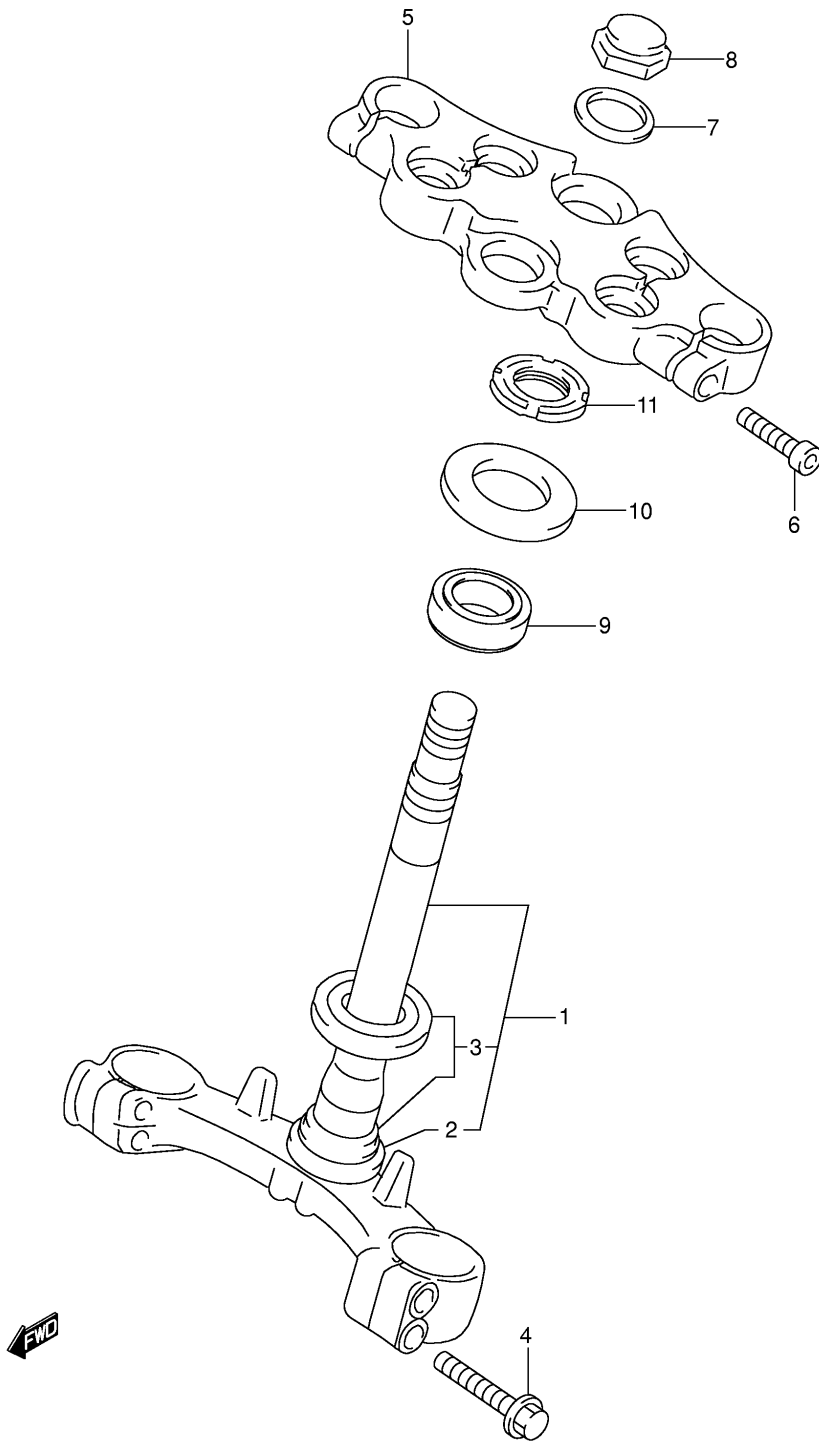

Ref No	Part No	Description
1	51410-08F10	Stem, Steering
2	51644-12C00	• . Seal, Steering Lower
3	09265-30020	• . Bearing (30x55x17)
4	01550-08403	Bolt
5	51311-08FC0	Head, Steering Stem
6	07130-08353	Bolt
7	51356-24B01	Washer
8	51353-24B00	Nut
9	09265-25038	Bearing (25x47x15)
10	51643-40502	Dust Seal
11	51631-28000	Nut, Steering Stem