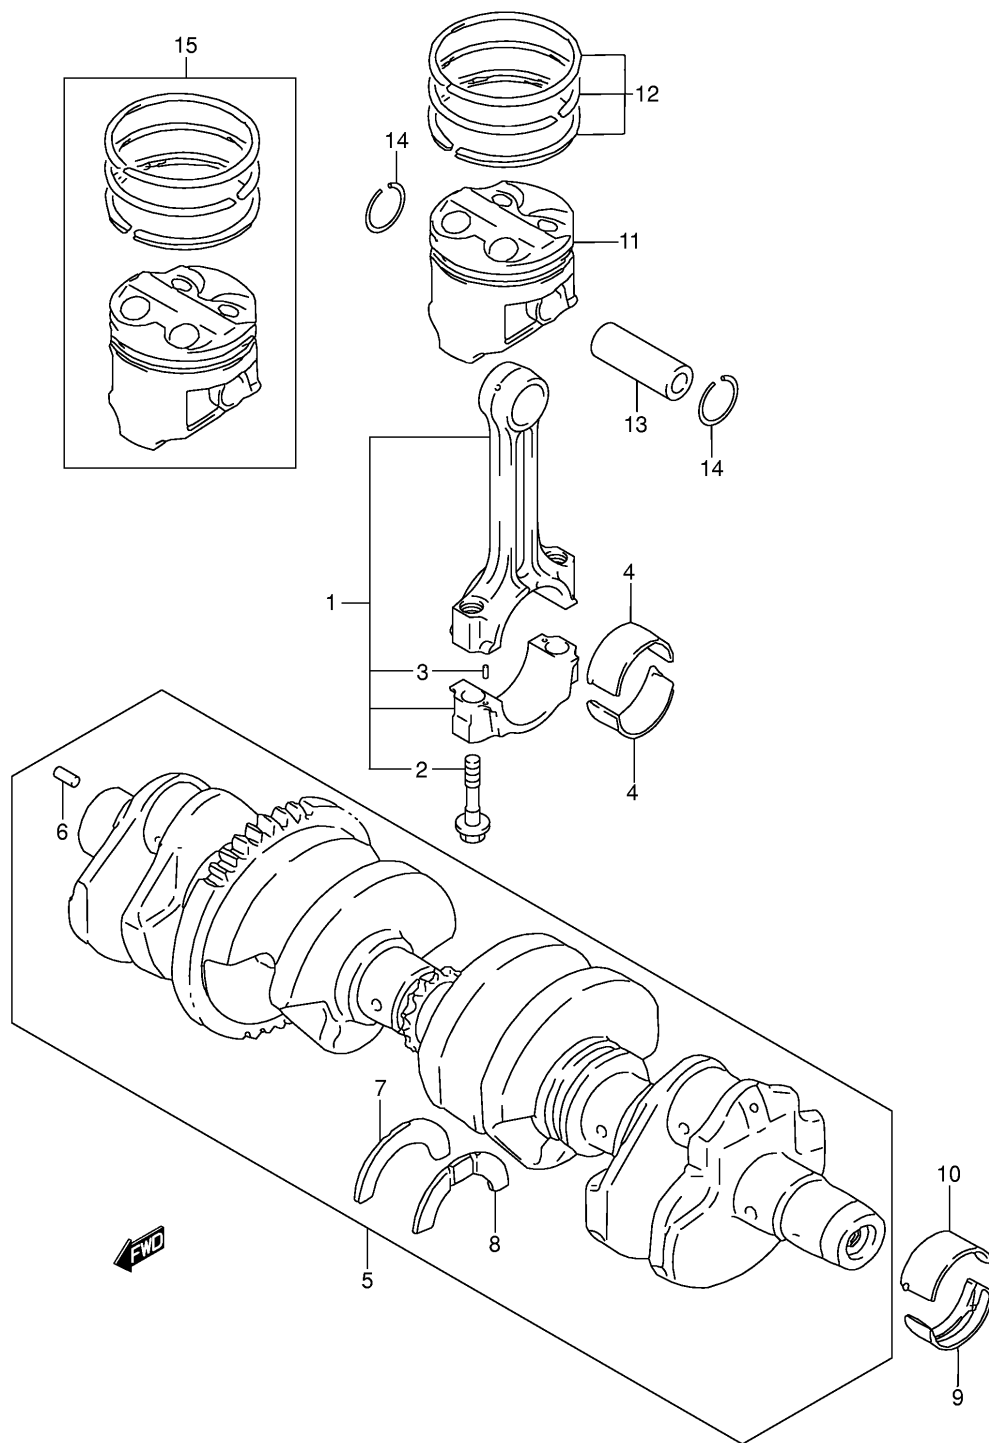

Ref No	Part No	Description
1	12160-17E01	Rod Assy, Connecting
2	12163-27A52	. Bolt
3	12165-27A50	. Pin, Connrod
4	12164-26E00-0A0	Bearing, Crank Pin (green)
4	12164-26E00-0B0	Bearing, Crank Pin (black)
4	12164-26E00-0C0	Bearing, Crank Pin (brown)
4	12164-26E00-0D0	Bearing, Crank Pin (yellow)
5	12000-03810	Crankshaft Set
6	04221-04089	. Pin
7	12228-43414	. Bearing, Thrust Rh (brown)
8	12228-43411	. Bearing, Thrust Lh (red)
8	12228-43412	. Bearing, Thrust Lh (black)
8	12228-43413	. Bearing, Thrust Lh (blue)
8	12228-43414	. Bearing, Thrust Lh (green)
8	12228-43415	. Bearing, Thrust Lh (yellow)
8	12228-43416	. Bearing, Thrust Lh (white)
9	12229-27A00-0A0	Bearing, Crankshaft (green)
9	12229-27A00-0B0	Bearing, Crankshaft (black)
9	12229-27A00-0C0	Bearing, Crankshaft (brown)
9	12229-27A00-0D0	Bearing, Crankshaft (yellow)
10	12229-27A10-0A0	Bearing, Crankshaft (green)
10	12229-27A10-0B0	Bearing, Crankshaft (black)
10	12229-27A10-0C0	Bearing, Crankshaft (brown)
10	12229-27A10-0D0	Bearing, Crankshaft (yellow)
11	12111-03F00-0F0	Piston
12	12140-03F00	Ring Set, Piston
13	12151-07D00	Pin, Piston
14	09381-18003	Circlip
15	12100-03F00-050	Piston Set (os:0.5)