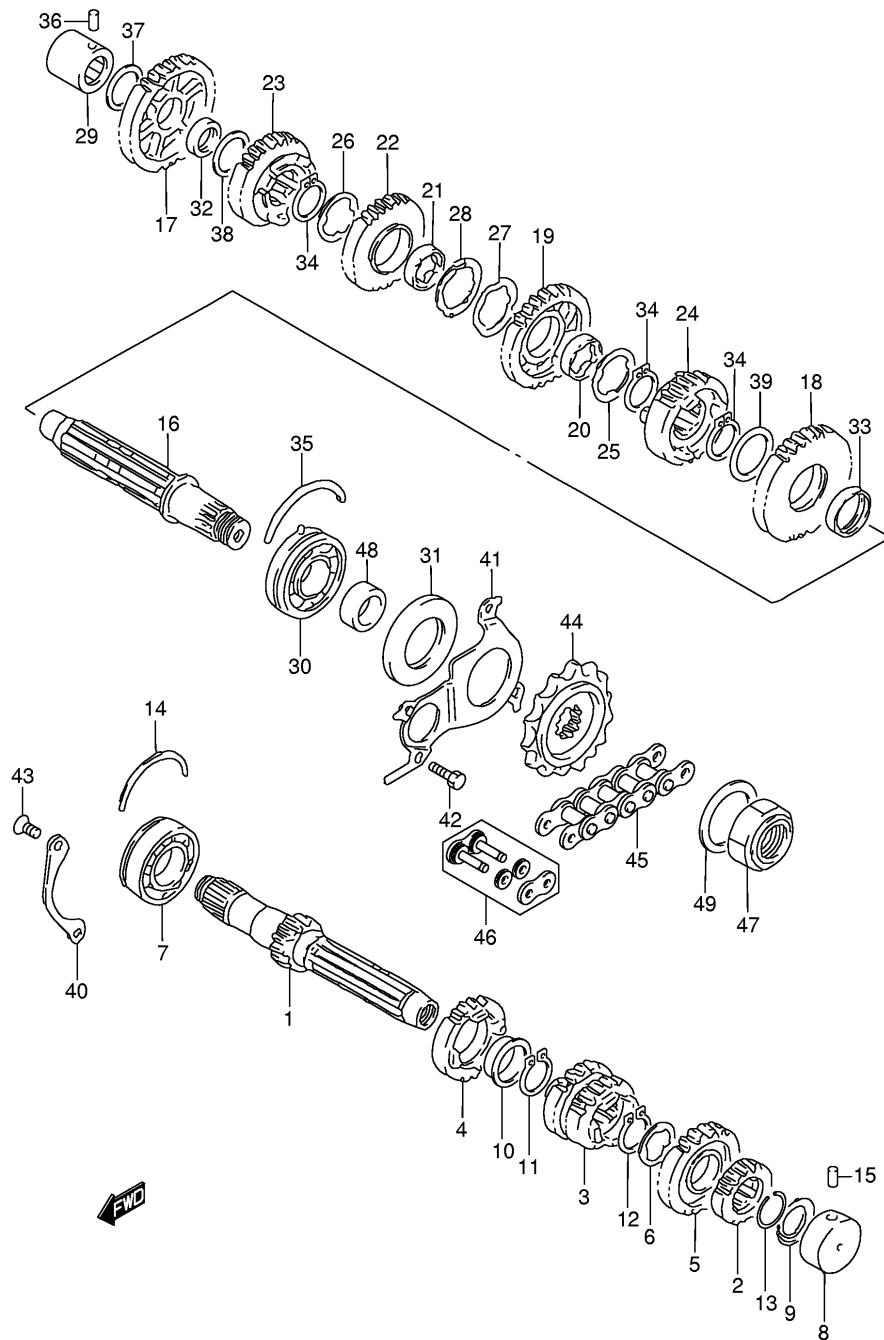

Ref No	Part No	Description
1	24121-19C01	Shaft, Cntr (nt:12)
2	24221-27A01	Gear, 2nd Drive (nt:16)
3	24231-27A00	Gear, 3/4th Drive (nt:17/20)
4	24251-27A01	Gear, 5th Drive (nt:22)
5	24261-17C02	Gear, 6th Drive (nt:21)
6	09167-25012	Washer, 6th Drive (25.1x31x1)
7	09262-25051	Bearing, Cntr Shaft, Rh
8	09263-20049	Bearing, Cntr Shaft, Lh
9	09285-20006	Seal, Oil (20x31.2x2.7)
10	24322-19F00	Bush, 5th Drive Gear
11	09380-25003	Circlip, 5th Gear
12	09380-25003	Circlip, 6th Gear
13	09380-25013	Circlip, 2nd Gear
14	09390-62012	C Ring, Cntr Brg, Rh
15	04221-07129	Pin, Cntr Brg, Lh
16	24131-20C31	Shaft, Drive
17	24311-19C10	Gear, 1st Driven (nt:37)
18	24321-20C00	Gear, 2nd Driven (nt:33)
19	24331-27A00	Gear, 3rd Driven (nt:28)
20	24332-27A00	Bush, 3rd Driven
21	24332-27A00	Bush, 4th Driven
22	24341-27A01	Gear, 4th Driven (nt:28)
23	24351-27A00	Gear, 5th Driven (nt:27)
24	24361-20C01	Gear, 6th Driven (nt:23)
25	09167-28001	Washer, 3rd Lh (28.1x38x1)
26	09167-28001	Washer, 4th Rh (28.1x38x1)
27	09167-28002	Washer, 3rd Rh (28.1x43x1.5)
28	09169-28001	Washer, 3rd Rh (28.1x40x1)
29	09263-20040	Bearing, Drive Shaft Rh
30	09267-25011	Bearing, Drive Shaft Lh
31	09283-34005	Seal, Drive Shaft Oil
32	09300-22008	Bush, 1st Driven Gear
33	09300-28003	Bush, 2nd Driven Gear
34	08331-31286	Circlip, 2nd/3rd/4th
35	09390-62012	C Ring, Drive Brg, Lh
36	04221-07209	Pin, Drive Shaft Brg, Rh
37	09181-20251	Washer, 1st,rh (20x34x1.0)
38	09181-22223	Washer, 1st,lh (22x34x1.0)
39	09181-28195	Washer, 2nd (28x38x1.0)
40	24741-27A00	Retainer, Cntr Shaft
41	24751-40C01	Retainer, Drive Shaft
42	01500-06123	Bolt, Drive Shaft
43	09126-06011	Screw, Cntr Shaft (6x12)
44	27510-17C10	Sprocket, Engine (nt:15)
45	27600-16G00-116	Chain Assy (rk 50sm0z1)
46	27620-16G00	Joint Set, Chain
47	09159-20004	Nut, Engine Sprocket
48	09180-25091	Spacer, Engine Sprocket
49	09181-25268	Washer, Sprocket (25x40x1.5)