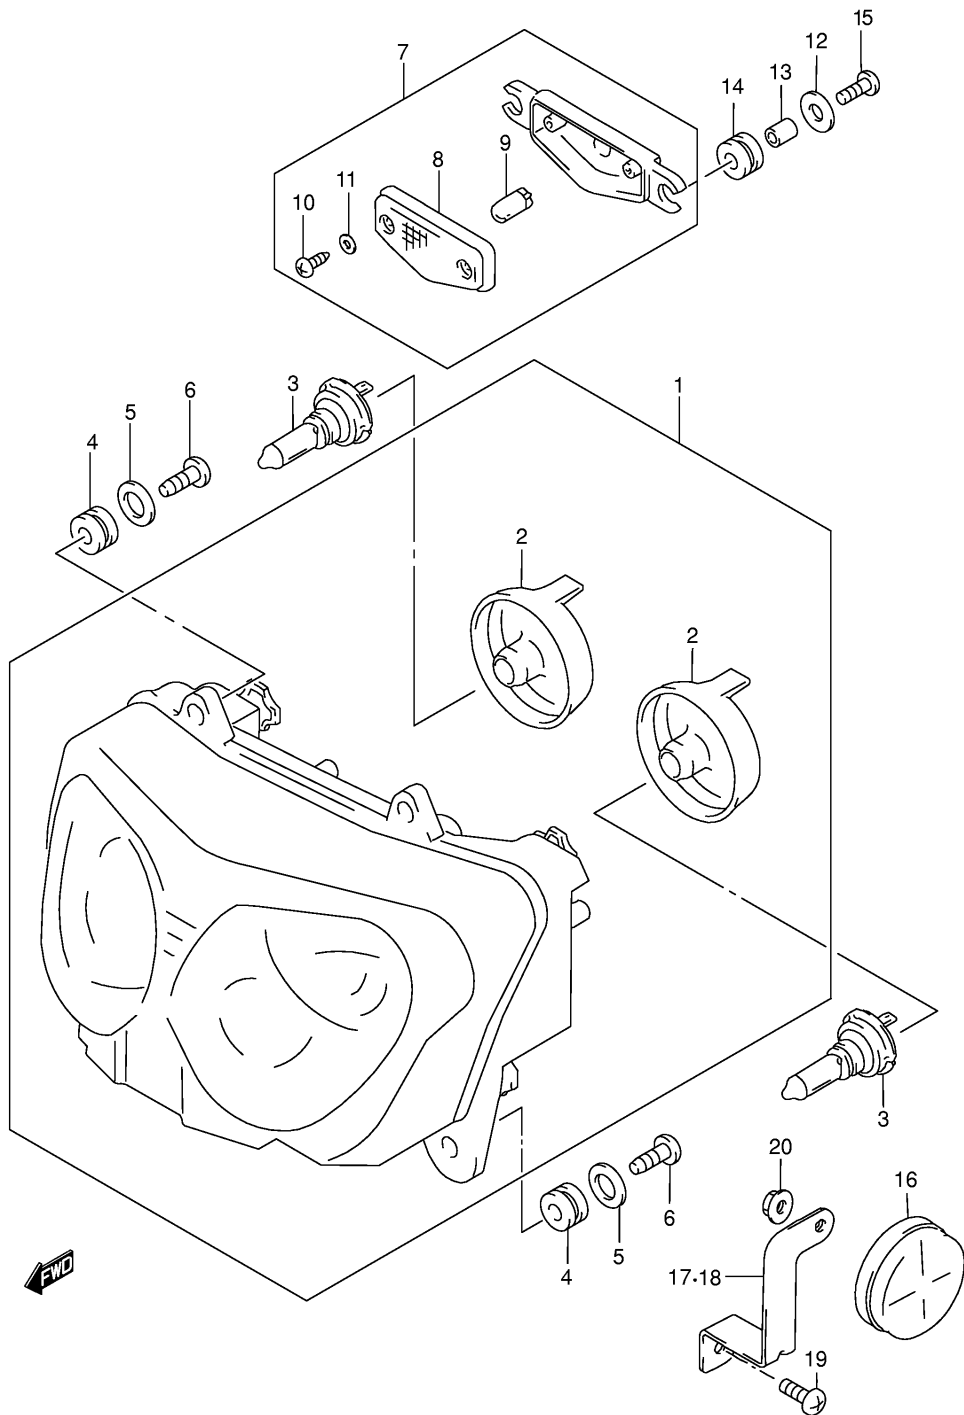

Ref No	Part No	Description

1	35100-08F30-999	Headlamp Assy
2	35125-74F00	• . Cover, Socket
3	09471-12185	Bulb (12v,60/55w,h4)
4	35137-33E00	Cushion
5	09160-05045	Washer (5.5x18x1.0)
6	03512-05163	Screw
7	36110-08F00	Lamp Assy, Front Position
8	36112-08F00	• . Lens
9	09471-12081	• . Bulb (12v,5w)
10	03211-04123	• . Screw
11	35128-37B00	• . Washer
12	09160-05045	Washer (5.5x18x1.0)
13	09180-05048	Spacer (5.5x8x10.5)
14	09320-08001	Cushion
15	02142-05203	Screw
16	35950-14A00	Reflex Reflector Assy
17	35956-08F01	Bracket, Front Side Rh
18	35957-08F01	Bracket, Front Side Lh
19	02142-05103	Screw
20	08316-10053	Nut