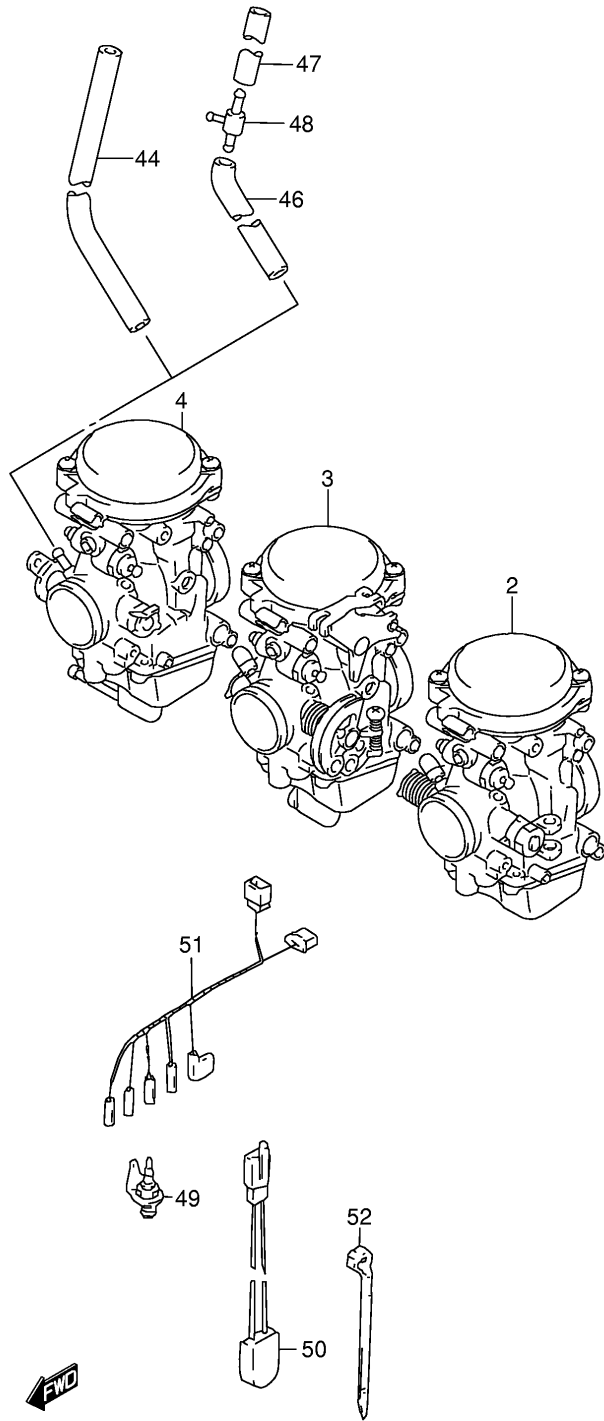

Ref No	Part No	Description
44	09355-50105-600	. Hose
45	13295-33010	. O Ring
46	09352-50901-600	. Hose
47	09352-50903-600	. Hose
48	13685-48B00	. Nipple
49	13650-25E01	Heater Assy, Carburetor
50	13655-16F00	Thermo Switch
51	36856-21E00	Wire, Carb Heater
52	09408-00100	Clamp