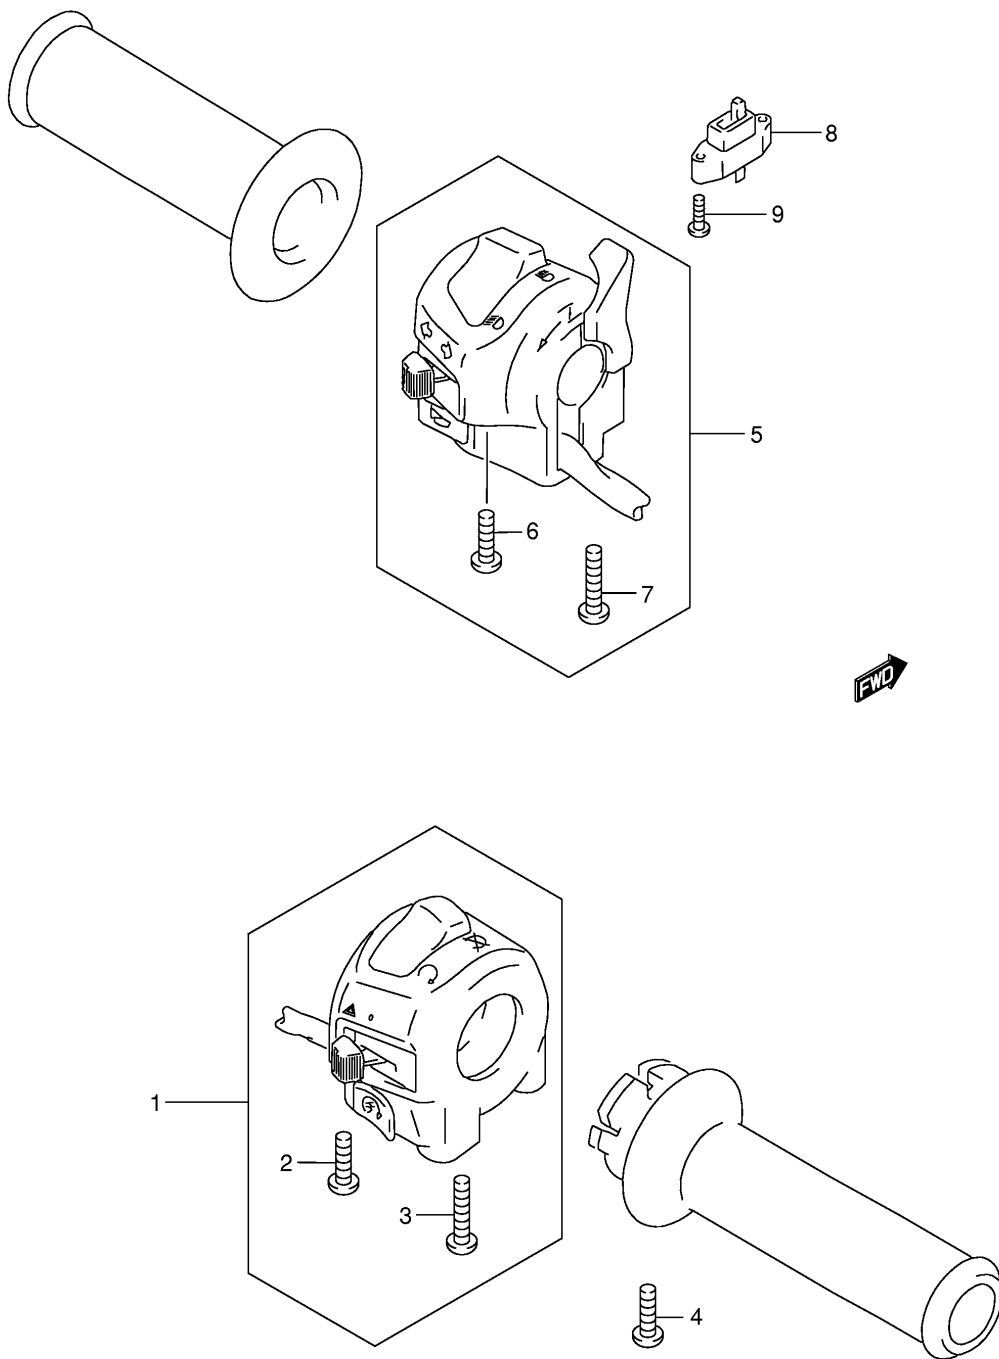

Ref No	Part No	Description
1	37200-33E60	Switch Assy, Handle, Rh
2	02112-05303	• Screw
3	02112-05503	• Screw
4	02112-05103	Screw, Throttle
5	37400-26E11	Switch Assy, Handle, Lh
6	02112-05253	• Screw
7	02112-05453	• Screw
8	37560-38A00	Switch Assy, Clutch
9	09132-03017	Screw, Clutch Switch