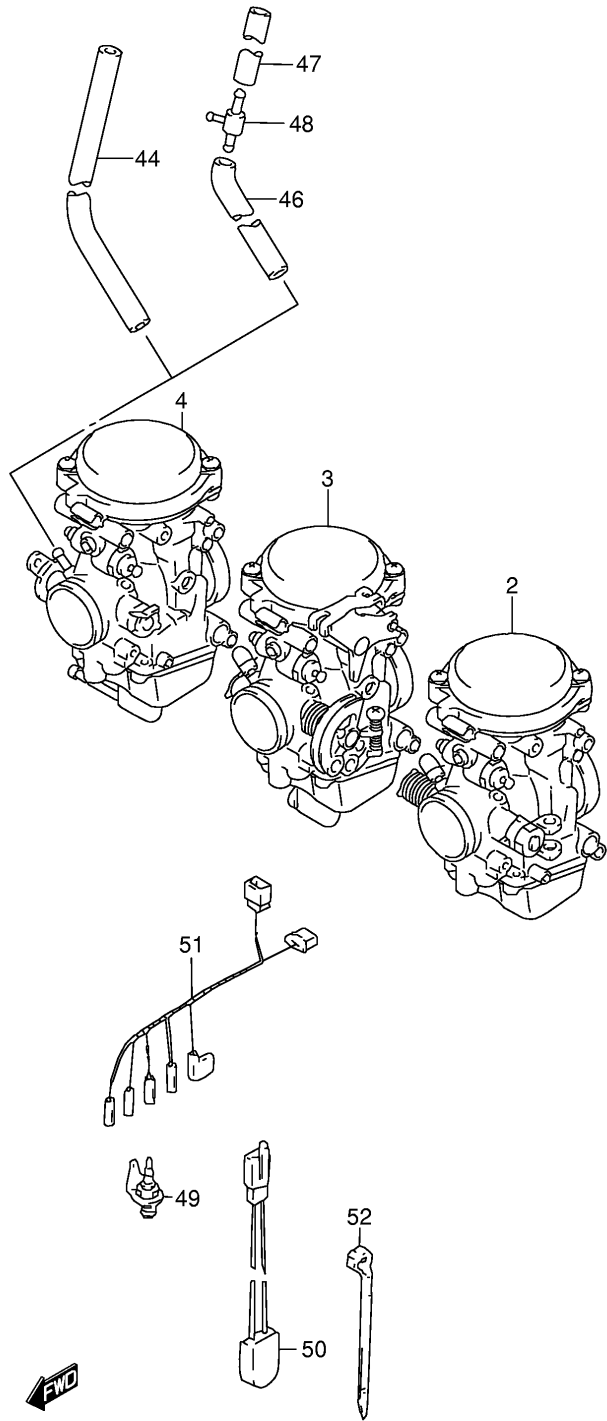

Ref No	Part No	Description
1	12611-06B00	Gear, Starter Idle (nt:12/53)
2	09206-11014	Pin
3	12600-48812	Clutch Set, Starter
4	09103-14005	Bolt (14x21)

Ref No	Part No	Description
1	12711-03F00	Camshaft, Intake
2	12741-26E00	Sprocket, Cam Shaft
3	09103-07001	Bolt (7x11.5)
4	12721-26E20	Camshaft, Exhaust
5	12741-26E00	Sprocket, Cam Shaft
6	09103-07001	Bolt (7x11.5)
7	12840-27A01	Arm, Valve Rocker
8	12842-49201	• Screw
9	12843-27A00	• Nut
10	12861-27A00	Shaft, Valve Rocker Arm
11	09440-13014	Spring
12	09112-06004	Bolt
13	08322-01063	Washer
14	12911-03F00	Valve, Intake
15	12912-03F00	Valve, Exhaust
16	12920-17C00	Spring Set, Valve
17	12931-17C01	Retainer, Spring
18	12933-17C00	Seat, Valve Spring
19	12932-27A00	Cotter, Valve
20	09289-05011	Oil Seal (5x10x8.7)

Ref No	Part No	Description
1	12760-26E00	Chain, Cam Shaft Drive
2	12771-26E00	Guide, Cam Chain No.1
3	12810-26E00	Tensioner, Cam Chain
4	12814-34200	Cushion
5	12782-26E00	Guide, Cam Chain No.2
6	01550-06163	Bolt
7	12830-46E10	Adjuster Assy, Tensioner
8	12834-27A00	• . Plug
9	12832-27A00	• . Gasket
10	12833-46E10	• . Spring
11	12837-27A10	Gasket, Adjuster
12	07130-06253	Bolt