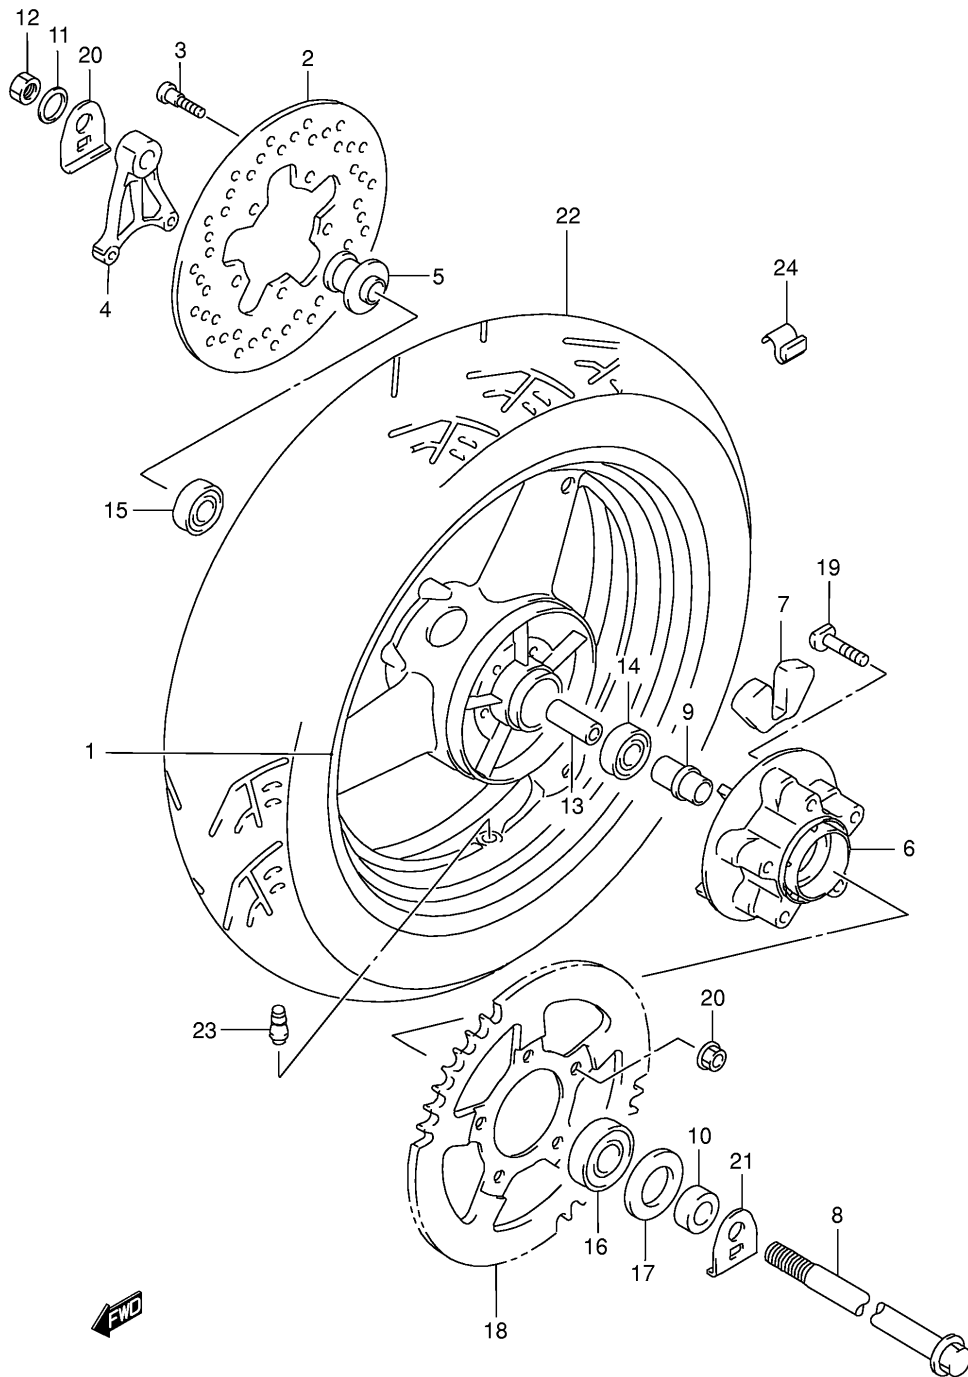

Ref No	Part No	Description
1	64111-08F01-019	Wheel, Rear (17xmt4.50) Black
2	69211-21E00	Disc, Rear Brake
3	09106-08125	Bolt (8x33)
4	69721-33D00	Bracket, Rear Caliper
5	64740-19C00	Spacer, Rear Axle Rh
6	64611-33C00	Drum, Rear Sprocket
7	64651-27A01	Absorber, Rear Hub Shock
8	64711-08F00	Axle, Rear
9	64733-34C00	Retainer, Hub Bearing
10	64741-45D00	Spacer, Rear Axle Lh
11	09160-17050	Washer
12	08319-21168	Nut
13	09180-17067	Spacer, Bearing (17.5x25x88)
14	08143-63037	Bearing, Rr Hub, L
15	08123-63037	Bearing, Rr Hub, R
16	09262-25073	Bearing (25x62x17)
17	09285-35001	Oil Seal (35x62x8)
18	64511-20C21	Sprocket, Rear (nt:45)
19	09119-10043	Bolt (10x47)
20	08319-31107	Nut
21	61445-20C01	Washer, Chain Adjuster
22	65110-08F10	Tire, Rear,150/70 Zr17(69w) (dunlop)
23	43130-24A00	Valve Assy, Wheel Rim (tr412)
24	55411-17G00	Balancer, Wheel No.1
24	55412-17G00	Balancer, Wheel No.2
24	55413-17G00	Balancer, Wheel No.3