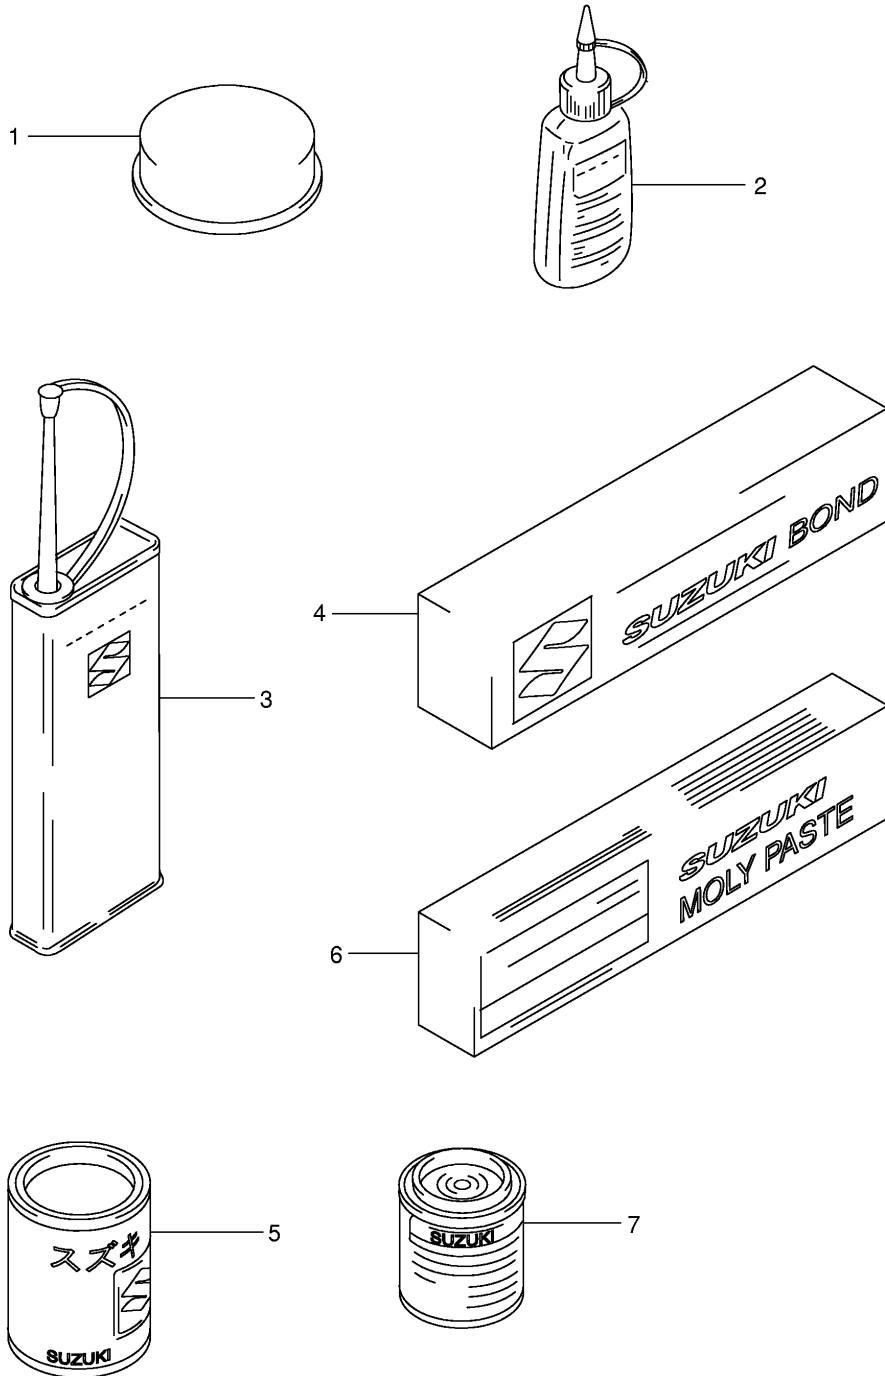

Ref No	Part No	Description
1	99000-25110	Suzuki Pbc Grease
2	99000-32020	Thread Lock Super (1333b)
2	99000-32030	Thread Lock Super (1303b)
2	99000-32050	Thread Lock Super (1342)
2	99000-32100	Thread Lock Super (1305)
2	99000-32130	Thread Lock Super (1360)
3	99000-32040	Thread Lock Cement
4	99000-31140	Suzuki Bond (1207b)(black)
4	99000-31110	Suzuki Bond (1215)
5	99000-25030	Suzuki Super Grease
6	99000-25140	Suzuki Moly Paste
7	99000-10109-019	Paint (black)
7	99000-10209-13L	Paint (bright Silver Metallic)
7	99000-10209-YBA	Paint (pearl Deep Blue No.2)
7	99000-10209-YAR	Paint (pearl Deep Sea Blue)