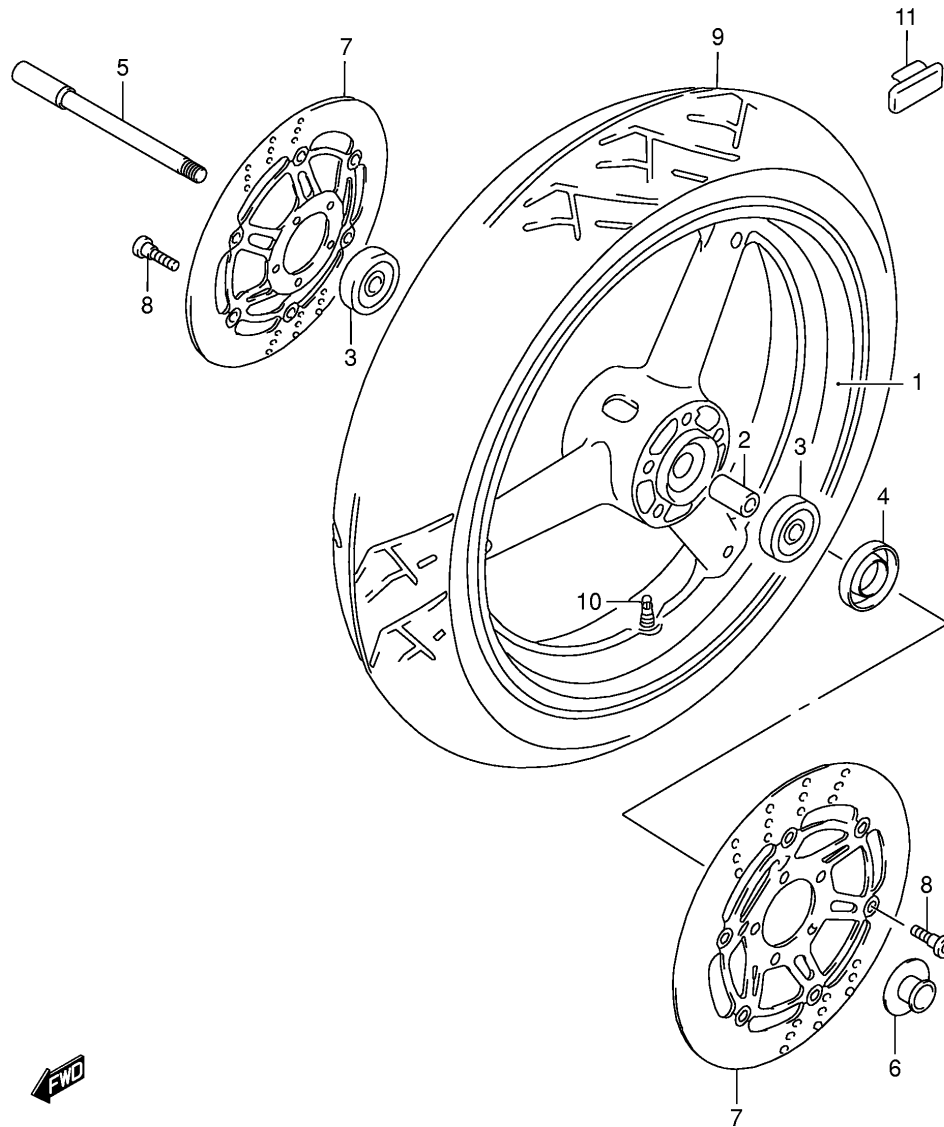

Ref No	Part No	Description
1	54111-08F20-019	Wheel, Front (17m/cxmt3.50) Black
2	09180-17067	Spacer (17.5x25x88)
3	08133-62037	Bering
4	09285-22004	Seal, Front Wheel Bearing
5	54711-08F00	Axle, Front
6	54750-31F00	Spacer, Front Axle Lh
7	59210-08F10	Disc, Front Brake
8	09106-08160	Bolt
9	55110-08F10	Tire, Front,120/70 Zr17 (58w) (dunlop)
10	43130-24A00	Valve Assy, Wheel Rim (tr412)
11	55411-17G00	Balancer, Wheel No.1
11	55412-17G00	Balancer, Wheel No.2
11	55413-17G00	Balancer, Wheel No.3