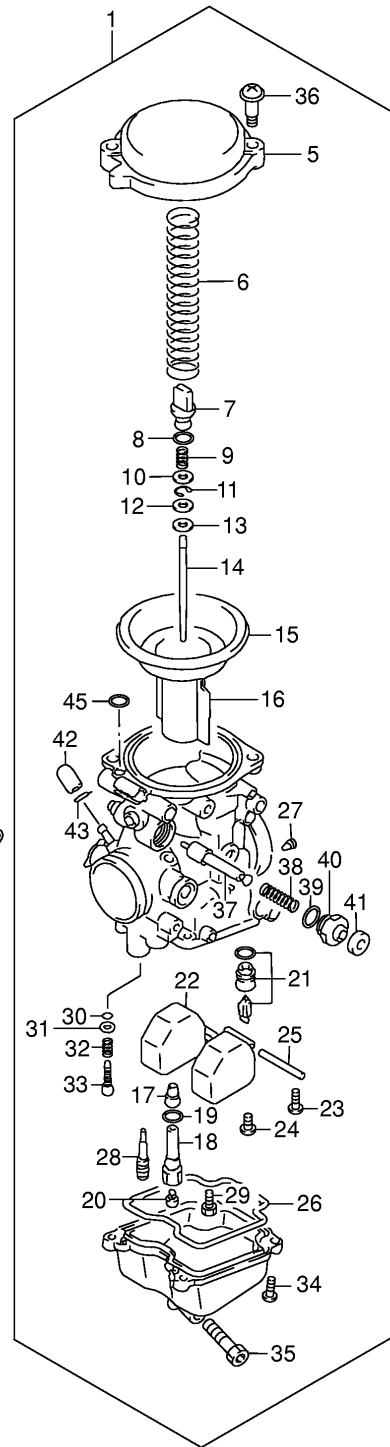

Ref No	Part No	Description
44	09355-50105-600	. Hose
45	13295-33010	. O Ring
46	09352-50901-600	. Hose
47	09352-50903-600	. Hose
48	13685-48B00	. Nipple
49	13650-25E01	Heater Assy, Carburetor
50	13655-16F00	Thermo Switch
51	36856-21E00	Wire, Carb Heater
52	09408-00100	Clamp