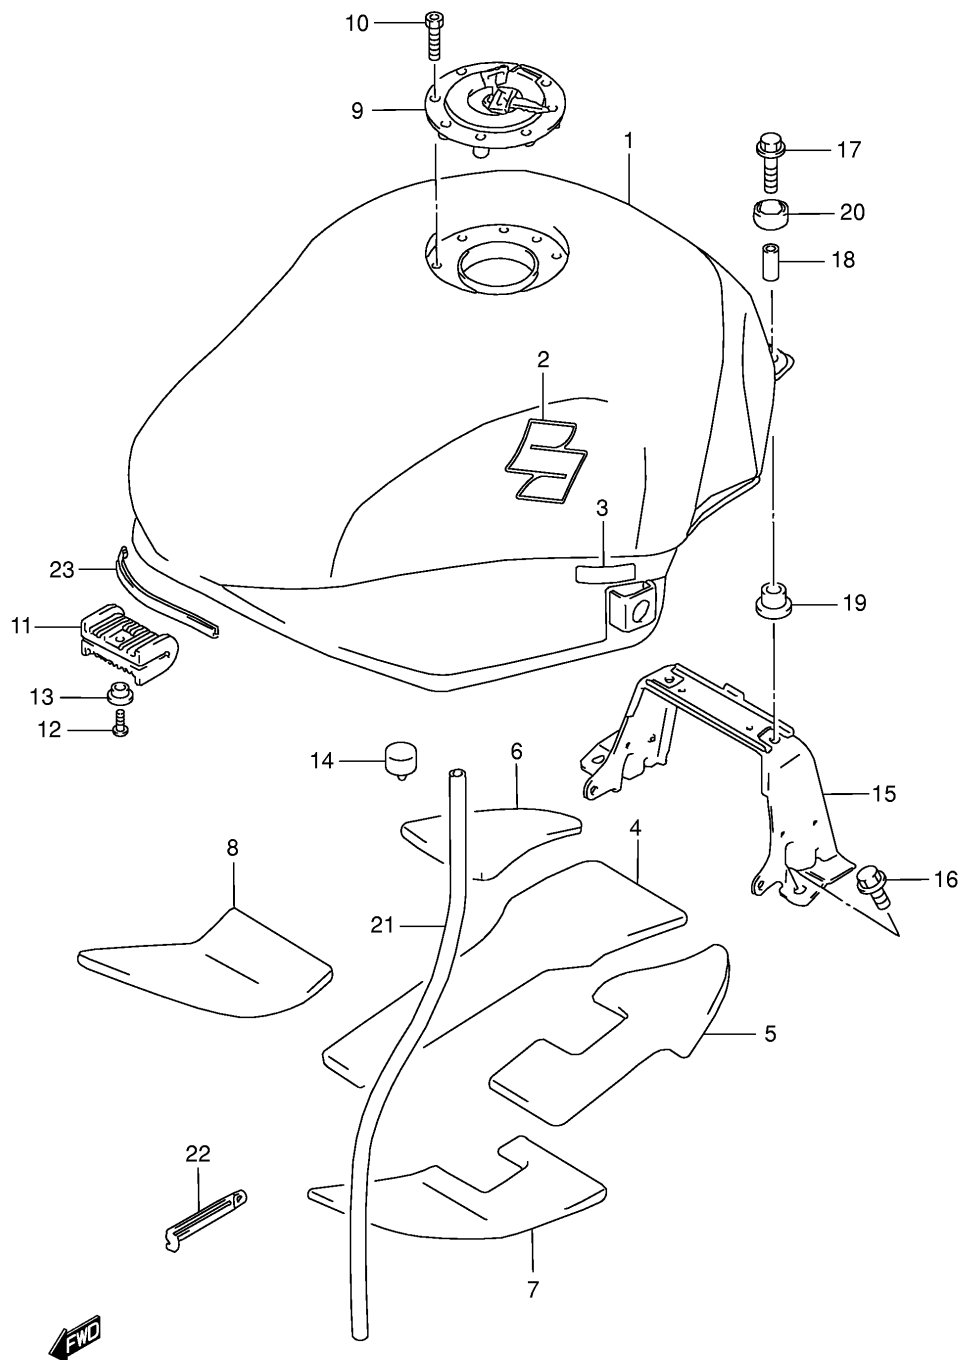

Ref No	Part No	Description
1	44100-08FA0-YU8	Tank Assy, Fuel (gray)
1	44100-08FA0-YBA	Tank Assy, Fuel (blue)
1	44100-08F40-YU8	Tank Assy, Fuel (gray)
1	44100-08F40-YBA	Tank Assy, Fuel (blue)
2	68111-18G00-ANA	• . Emblem
2	68111-18G00-ABF	• . Emblem
3	32851-10D00	Protector, Fuel Tank
4	44191-08F00	Shield, Heat No.1
5	44192-08F00	Shield, Heat No.2
6	44193-08F00	Shield, Heat No.3
7	44194-08F00	Shield, Heat No.4
8	44195-08F00	Shield, Heat No.5
9	44200-33870	Cap Set, Fuel Tank
10	09106-05017	Bolt
11	44510-33D00	Cushion, Fuel Tank Front
12	02142-05123	Screw
13	09169-05012	Washer
14	09321-10011	Cushion, Fuel Tank Side
15	44550-08F00	Bracket, Rear
16	01550-08163	Bolt
17	09116-06172	Bolt, Rear
18	09180-06271	Spacer
19	09320-10038	Cushion, Rear
20	09320-14017	Cushion, Rear
21	44423-08F00	Hose, Water Drain
22	09404-08420	Clamp
23	68241-08F00	Molding, Fuel Tank