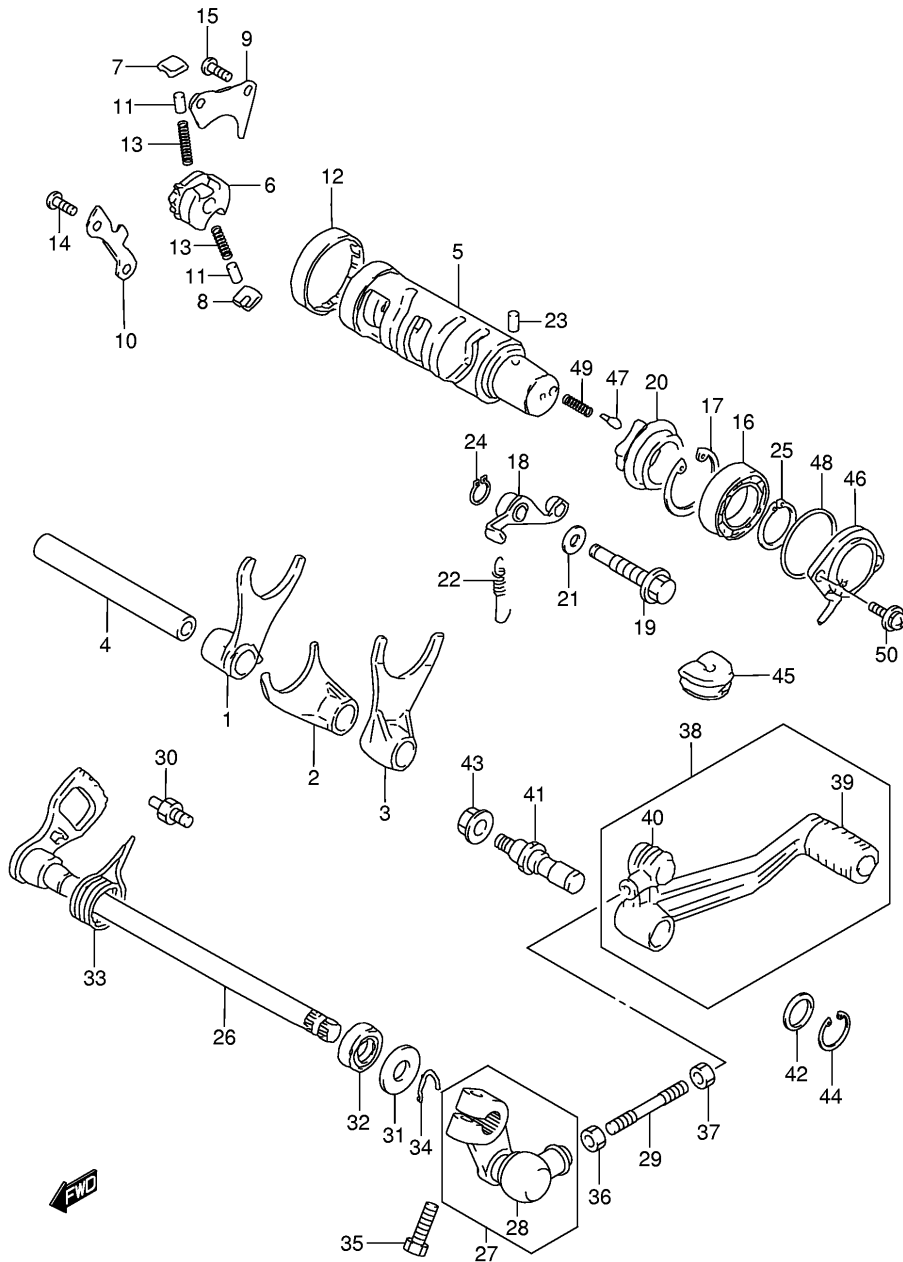

1	25211-27A12	Fork, Gear Shift No.1
2	25221-27A01	Fork, Gear Shift No.2
3	25231-27A00	Fork, Gear Shift No.3
4	25411-27A00	Shaft, Gear Shift Fork
5	25310-27A03	Cam, Gear Shift
6	25322-31310	Gear, Gear Shift Cam
7	25323-34201	Pole, Gear Shift No.1
8	25324-34201	Pole, Gear Shift No.2
9	25331-31301	Lifter, Gear Shift Pole
10	25341-27A00	Guide, Cam
11	09261-05003	Pin, Gear
12	09263-43001	Bearing, Gear Rh (43x49x12)
13	09440-04003	Spring, Gear Return
14	09126-06011	Screw, Cam Guide
15	09126-06011	Screw, Pole
16	08113-69050	Bearing, Gear Lh
17	08331-41426	Circlip, Gear
18	25350-27A00	Stopper, Gear Shift Cam
19	25353-27A00	Shaft, Gear Shift Stopper
20	25381-38400	Plate, Gear Shift Stopper
21	09168-10002	Gasket, Gear Shift Stopper
22	09443-09033	Spring, Gear Shift Stopper
23	04221-04069	Pin, Tear Shift Stopper
24	08331-31086	Circlip, Gear Shift Cam
25	08331-31256	Circlip, Shift Cam Stopper
26	25510-19C01	Shaft, Gear Shift
27	25520-47000	Arm, Gear Shift Link
28	25526-47000	• . Cover, Dust
29	25525-12C10	Rod, Gear Shift Link
30	25671-01011	Stopper, Gear Shift Arm
31	09160-12090	Washer, Gear (12.5x26x1.6)
32	09285-12002	Seal, Gear Shift (12x22x9.0)
33	09444-26017	Spring, Gear Shift Return
34	08331-31126	Circlip, Gear
35	01500-06203	Bolt, Gear Shift Link
36	08310-00067	Nut, Gear Shift Link
37	09140-06025	Nut, Gear Shift Lh
38	25600-19C04	Lever Assy, Gear Shift
39	25652-20C00	• . Rubber, Gear Shift
40	25526-47000	• . Cover, Dust
41	25617-20A00	Shaft, Gear Shift Lever
42	09160-12011	Washer (12.5x20x1)
43	08316-10103	Nut
44	08331-31126	Circlip
45	33885-27A01	Grommet, Lead Wire
46	37720-20C00	Terminal Base Assy, Neutral
47	09209-05011	Contact, Neutral Sw
48	09280-35006	O Ring (d:2.40,id:35.5)
49	09440-04010	Spring, Neutral Sw
50	09138-05015	Screw, Neutral Sw (5x16)