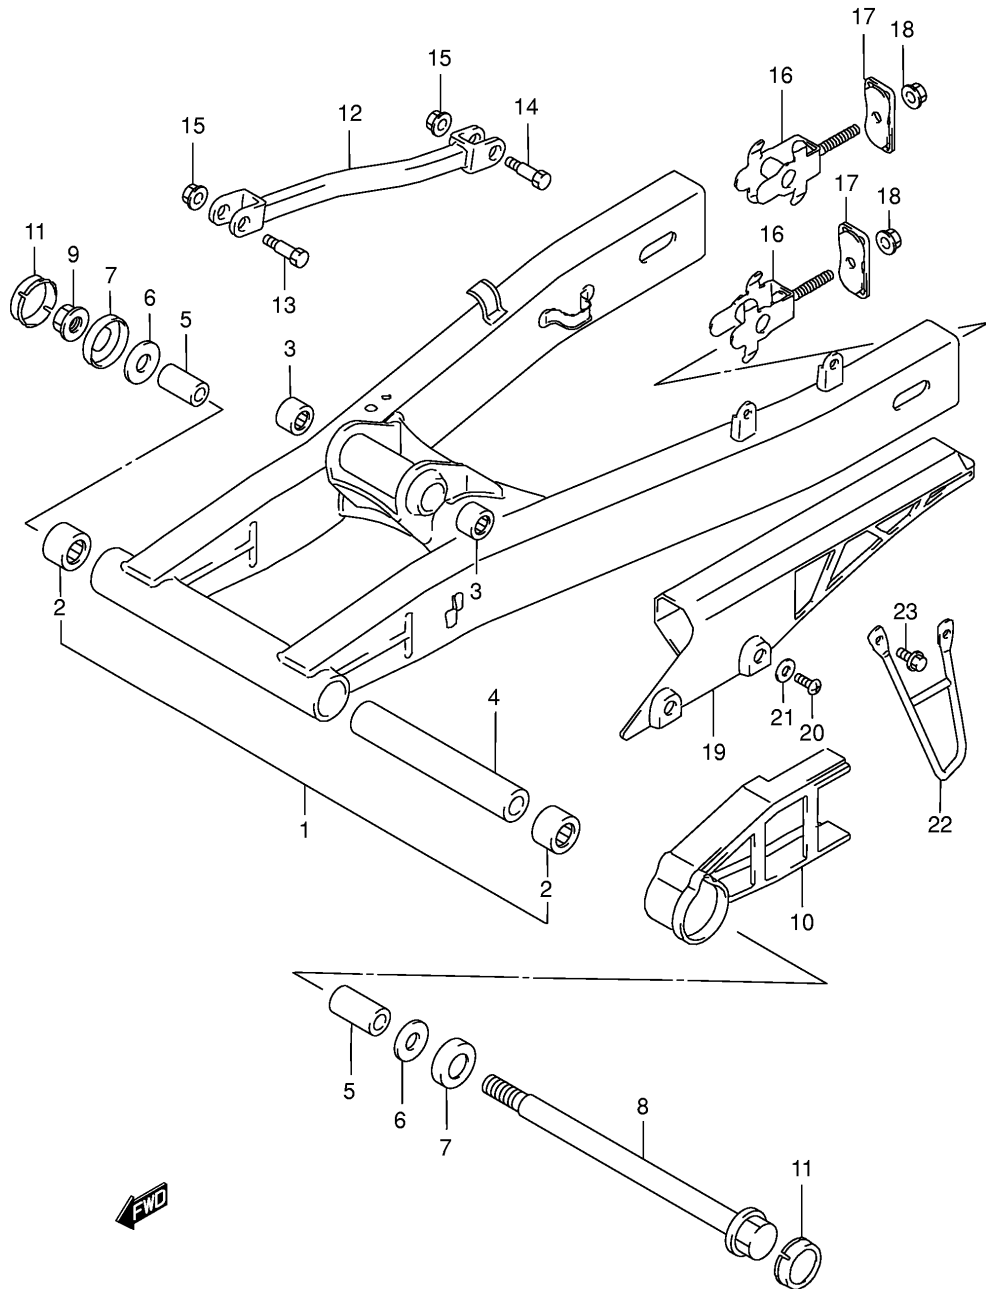

Ref No	Part No	Description
1	61000-08F10-13L	Swinging Arm Assy, Rear (silver)
2	09263-22017	• . Bearing, Pivot (22x29x30)
3	09263-20071	• . Bearing, Rod (20x27x23.5)
4	61282-08F00	Spacer, Pivot Center
5	61251-38B00	Spacer, Pivot
6	08211-16341	Thrust Washer
7	61262-32410	Dust Seal
8	61211-08F00	Shaft, Pivot
9	08319-31143	Nut
10	61273-20C00	Buffer, Chain Touch Defense
11	61222-43400	Cap, Pivot
12	64310-08F00	Torque Link, Rear
13	09111-10051	Bolt, Front (10x39)
14	09100-10187	Bolt, Rear (10x34)
15	08319-31107	Nut
16	61410-08F00	Adjuster, Chain
17	61420-08F00	Plate, Adjuster Guide
18	08319-31088	Nut
19	61310-08F00	Case, Chain
20	02142-06123	Screw
21	09169-06026	Washer
22	61390-08F00	Guard, Chain
23	01547-06123	Bolt