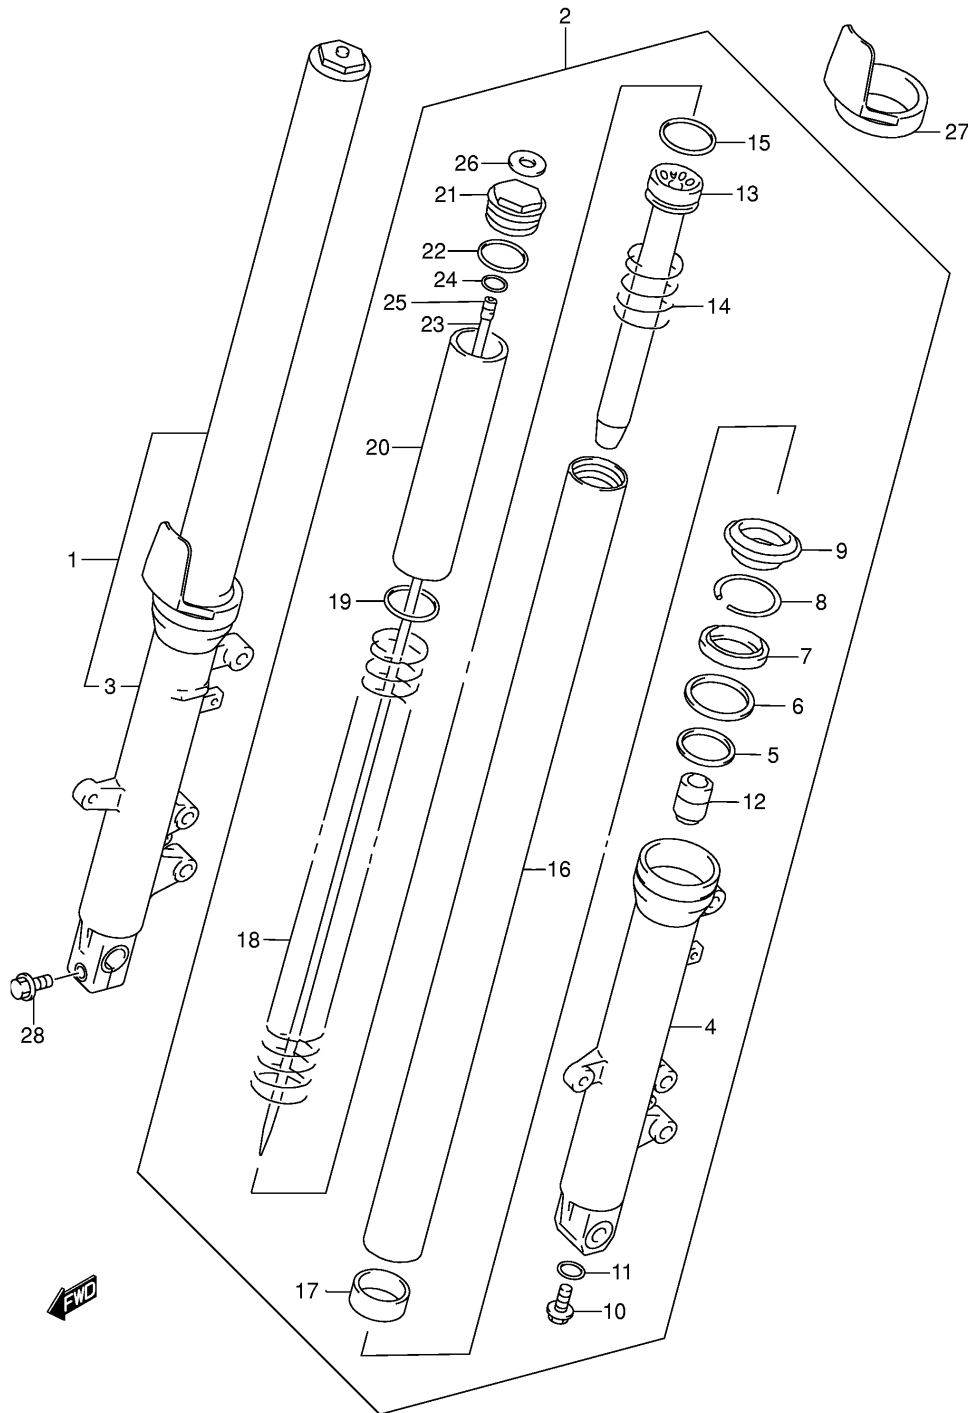

Ref No	Part No	Description
--------	---------	-------------

1	45100-08F10-LN6	Seat Assy
2	09321-08006	• Cushion
3	45220-20A01	Bracket, Seat Support
4	02122-06303	Screw
5	95700-31840	Lock Set, Seat
6	01547-05103	Bolt
7	45289-03F10	Bracket, Seat Lock
8	03141-14123	Screw
9	45280-43510	Cable, Seat Lock
10	46211-03F11-YU8	Handle, Pillion Rider (gray)
10	46211-03F11-YAR	Handle, Pillion Rider (blue)
11	01551-08303	Bolt (8x30)
12	46212-03F10	Cushion (17x24x1.5)
13	09160-08501	Washer (8.5x24x2.3)