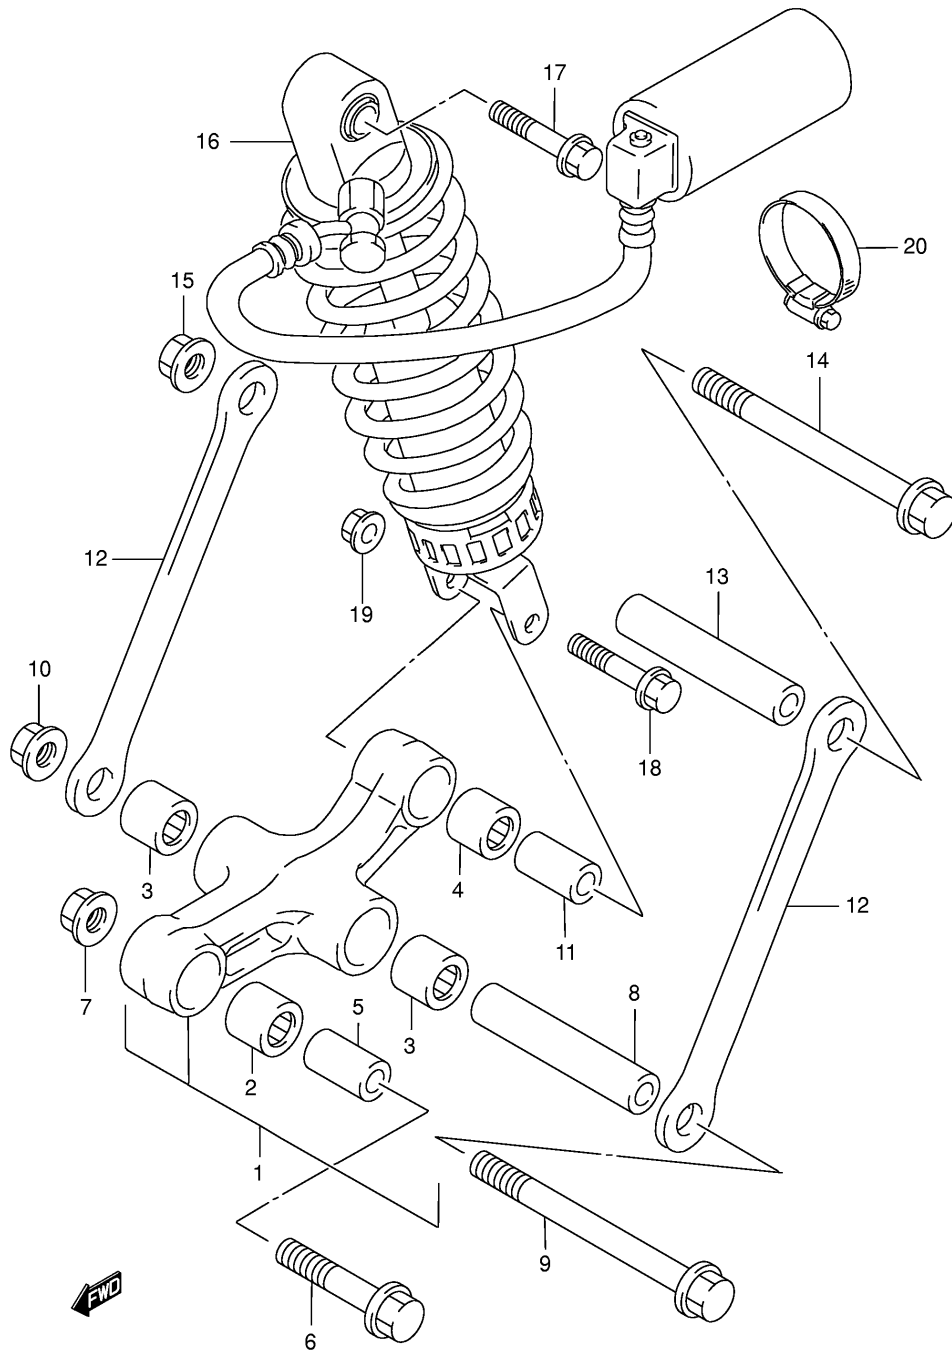

Ref No	Part No	Description
1	62600-08810	Lever Set, Rear Cushion
2	09263-20073	. Bearing, Front (20x27x30)
3	09263-20071	. Bearing, Center (20x27x23.5)
4	09263-17034	. Bearing, Rear (17x24x26)
5	09180-14014	Spacer, Front (14x20x34)
6	09103-14012	Bolt, Front (14x62)
7	08319-31148	Nut
8	62317-40C10	Spacer, Center (14x20x94)
9	62658-40C10	Bolt, Center (14x124)
10	08319-31148	Nut
11	62684-40A10	Spacer, Rear
12	62641-08F00	Rod, Rear Cushion Lever
13	62317-40C10	Spacer, Rod (14x20x94)
14	62658-40C10	Bolt, Rod (14x124)
15	08319-31148	Nut
16	62100-08FA1	Absorber Assy, Rear Shock
17	09103-10213	Bolt, Upper (10x52)
18	09103-10086	Bolt, Lower (10x44)
19	08319-31103	Nut
20	09402-50511	Clamp, Tank