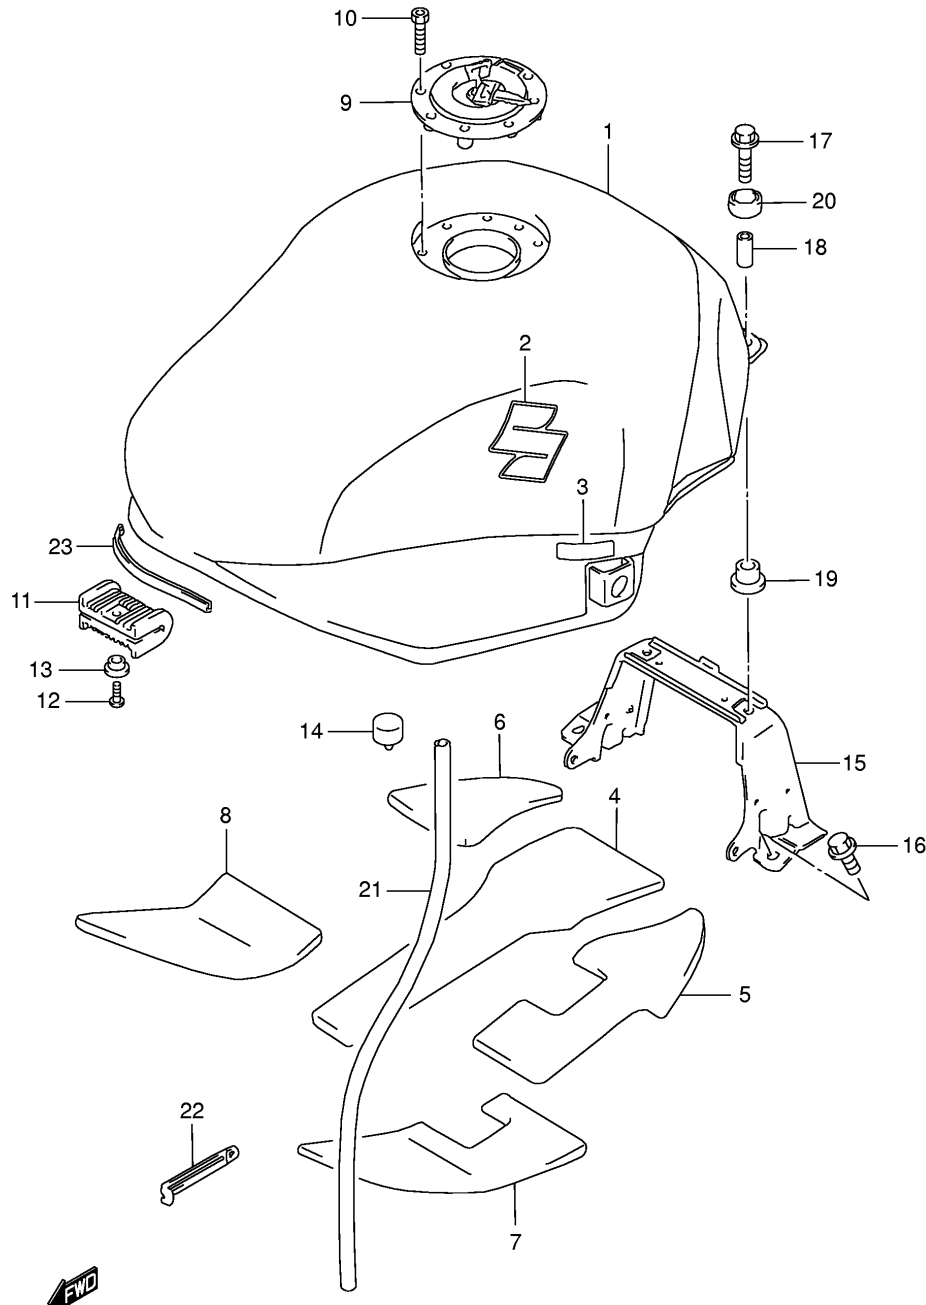

Ref No	Part No	Description
1	44100-08F80-YU8	Tank Assy, Fuel (gray)
1	44100-08F80-YAR	Tank Assy, Fuel (blue)
1	44100-08F60-YU8	Tank Assy, Fuel (gray)
1	44100-08F60-YAR	Tank Assy, Fuel (blue)
2	68111-18G20	Emblem
3	32851-10D00	Protector, Fuel Tank
4	44191-08F00	Shield, Heat No.1
5	44192-08F00	Shield, Heat No.2
6	44193-08F00	Shield, Heat No.3
7	44194-08F00	Shield, Heat No.4
8	44195-08F00	Shield, Heat No.5
9	44200-33870	Cap Set, Fuel Tank
10	09106-05017	Bolt
11	44510-33D00	Cushion, Fuel Tank Front
12	02142-05123	Screw
13	09169-05012	Washer
14	09321-10011	Cushion, Fuel Tank Side
15	44550-08F00	Bracket, Rear
16	01550-08163	Bolt
17	09116-06172	Bolt, Rear
18	09180-06271	Spacer
19	09320-10038	Cushion, Rear
20	09320-14017	Cushion, Rear
21	44423-08F00	Hose, Water Drain
22	09404-08420	Clamp
23	68241-08F00	Molding, Fuel Tank