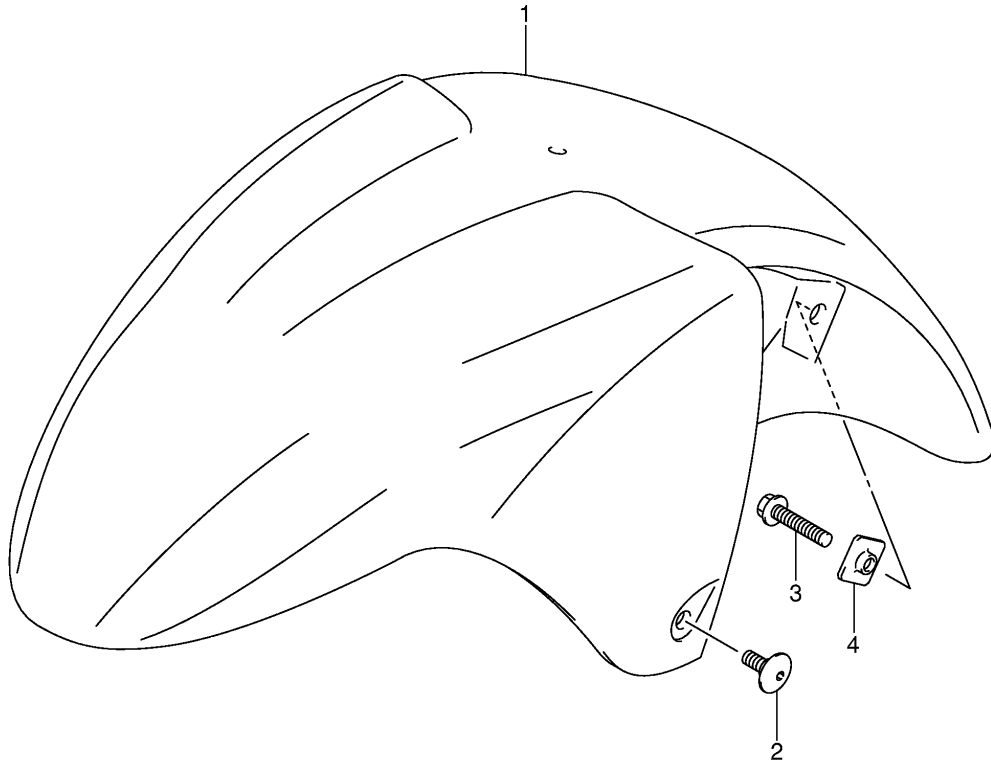

Ref No	Part No	Description
1	53111-08FA0-YU8	Fender, Front (gray)
1	53111-08FA0-YAR	Fender, Front (blue)
2	09139-06121	Screw, Fender
3	01550-06303	Bolt
4	53122-06G00	Nut