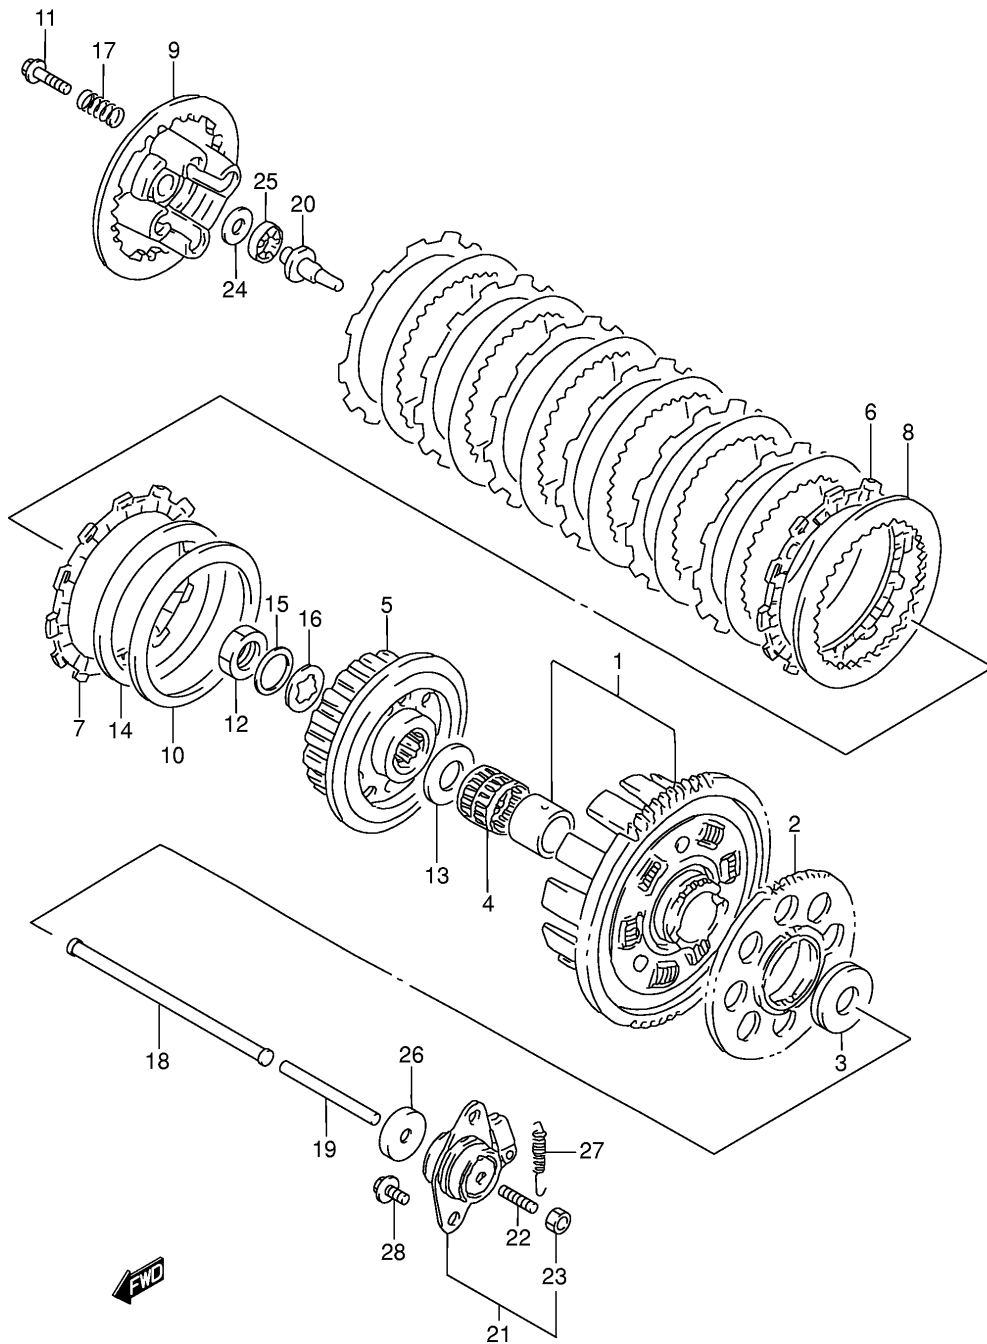

Ref No	Part No	Description
1	21200-26833	Gear, Primary Driven (nt:75)
2	22721-17D02	Gear, Generator (nt:34/64)
3	09160-25037	Washer (25.1x54x2.5)
4	09263-35017	Bearing (35x40x35.8)
5	21410-27A02	Hub, Clutch Sleeve
6	21441-37430	Plate, Clutch Drive No.1
7	21442-37401	Plate, Clutch Drive No.2
8	21451-05A00	Plate, Clutch Driven
9	21462-27A00	Disk, Clutch Pressure
10	21471-37400	Seat, Clutch Plate Wave Washer
11	09116-06150	Bolt (6x25)
12	09140-22008	Nut, Clutch Sleeve Hub
13	09160-25056	Washer (25x50x2.5)
14	09164-00004	Washer
15	09164-22007	Washer (22.2x35x2)
16	09181-22251	Washer (22x36x1.0)
17	09440-20020	Spring, Clutch
18	23110-20C00	Rod, Clutch Push, Rh
19	23111-15501	Rod, Clutch Push, Lh
20	23121-27A00	Piece, Clutch Push
21	23200-31300	Screw Assy, Clutch Release
22	09134-06010	• . Screw (6x25)
23	08310-00067	• . Nut
24	09160-15045	Washer (15.5x28x1)
25	09263-15003	Bearing, Clutch (15x28x2)
26	09285-06015	Seal, Clutch (6x34x5.5)
27	09443-07038	Spring, Clutch Return
28	01550-06163	Bolt, Clutch Screw