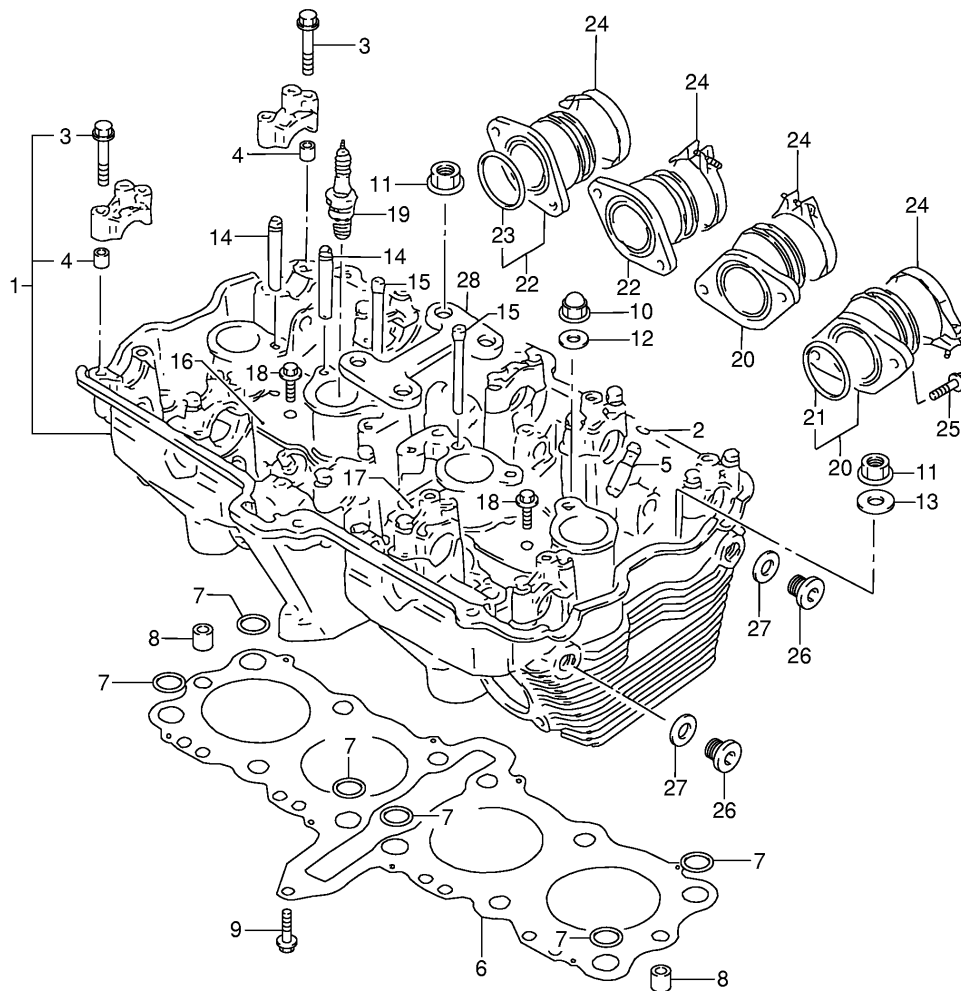

Ref No	Part No	Description
1	11402-07891	Gasket Set
2	11141-17D10	. Gasket, Cylinder Head
3	11143-06B00	. O Ring, Head Gasket
4	11173-27A02	. Gasket, Cylinder Head Cover
5	11177-27A00-H17	. Gasket, Breather Cover
6	11178-27A01	. Gasket, Head Cover No.2
7	11179-27A02	. Gasket, Head Cover No.3
8	11241-27A04	. Gasket, Cylinder
9	11482-27A20	. Gasket, Clutch Cover
10	11483-27A20	. Gasket, Starter Gear Cover
11	11489-27A21	. O Ring, Oil Pan
12	11491-27A30	. Gasket, Signal Gen Cover
13	12837-27A10	. Gasket, Tensioner Adjuster
14	14181-18C00	. Gasket, Exhaust Pipe
15	16491-27A01	. O Ring, Oil Pump
16	16528-27A21	. Gasket, Oil Str Protector
17	16529-27A01	. Gasket, Oil Outlet
18	09168-06024	. Gasket (5.8x11x1.2)
19	09168-08016	. Gasket (8.2x14x1)
20	09168-08021	. Gasket (8.5x17x2.3)
21	09168-10031	. Gasket (10.2x20x2.3)
22	09168-14004	. Gasket (14.1x18x1.5)
23	09168-16002	. Gasket (16x22x2)
24	09280-04004	. O Ring (d:1.2,id:4.0)
25	09280-14011	. O Ring (d:2.5,id:13.8)
26	09280-15007	. O Ring (d:2.4,id:15.8)
27	09280-17002	. O Ring (d:2.4,id:16.8)
28	09280-17003	. O Ring (d:3.1,id:16.8)
29	09280-18009	. O Ring (d:3.2,id:17.8)
30	09280-21008	. O Ring (d:2.5,id:21.0)
31	09280-22016	. O Ring (d:3.7,id:21.7)
32	09280-24003	. O Ring (d:3.0,id:24.5)
33	09280-25001	. O Ring (d:1.0,id:24.5)
34	09280-36001	. O Ring (d:2.4,id:36.5)
35	09280-42003	. O Ring (d:2.4,id:41.7)

Ref No	Part No	Description
1	11171-26E01	Cover, Cylinder Head
2	11173-27A02	Gasket, Head Cover No.1
3	11178-27A01	Gasket, Head Cover No.2
4	11179-27A02	Gasket, Head Cover No.3
5	09106-07020	Bolt (l:5.5)
6	09106-07010	Bolt (l:19)
7	09161-11008	Washer
8	11181-27E00	Bolt, Union
9	09168-08029	Gasket
10	09248-12010	Plug, Head Cover
11	09168-12002	Gasket
12	04221-08129	Pin
13	11176-31301	Cover, Breather
14	11177-27A00-H17	Gasket, Breather Cover
15	01550-06203	Bolt