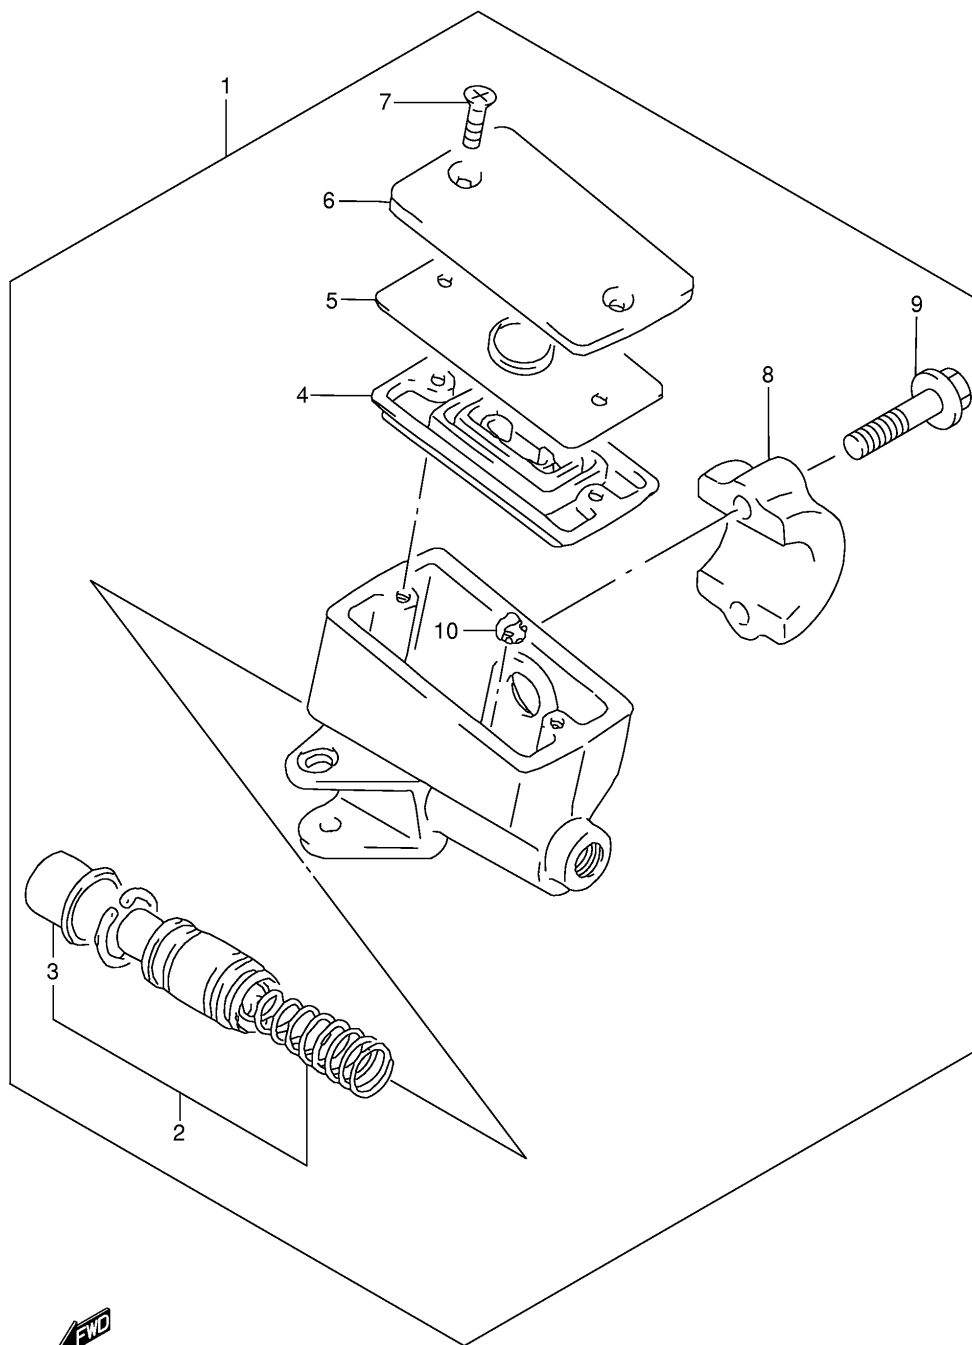

Ref No	Part No	Description
1	59600-20C10	Cylinder Assy, Front Master
2	59600-45850	. Piston/cup Set
3	59666-44300	•• . Boot
4	59667-49460	. Diaphragm
5	59668-41C00	. Plate, Diaphragm
6	59669-41C00	. Cap
7	69689-49300	. Screw
8	59671-19B00	. Holder
9	59675-19C00	. Bolt, Holder (6x25)
10	59664-48B00	. Protector