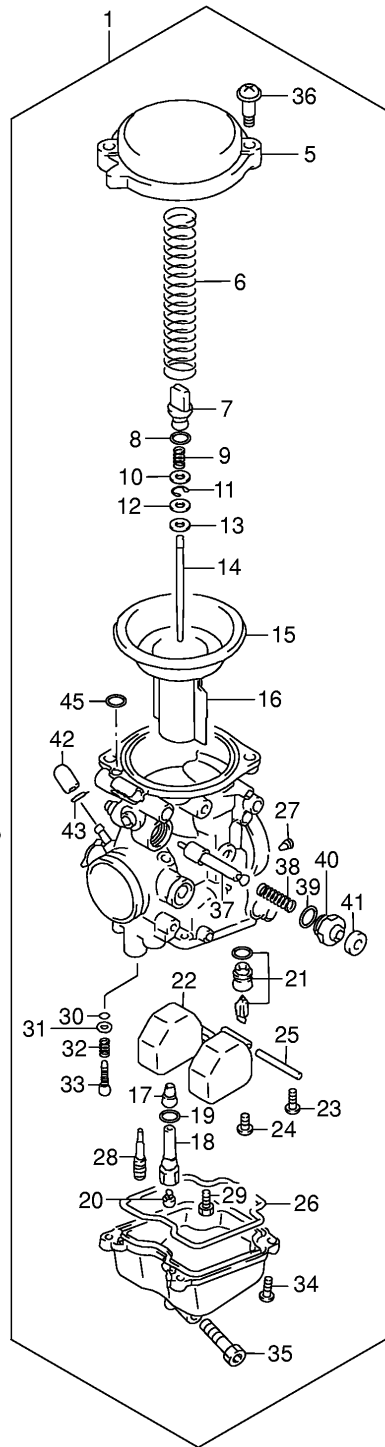

Ref No	Part No	Description
1	12611-06B00	Gear, Starter Idle (nt:12/53)
2	09206-11014	Pin
3	12600-48812	Clutch Set, Starter
4	09103-14005	Bolt (14x21)

Ref No	Part No	Description
1	12711-03F00	Camshaft, Intake
2	12741-26E00	Sprocket, Cam Shaft
3	09103-07001	Bolt (7x11.5)
4	12721-26E20	Camshaft, Exhaust
5	12741-26E00	Sprocket, Cam Shaft
6	09103-07001	Bolt (7x11.5)
7	12840-27A01	Arm, Valve Rocker
8	12842-49201	• Screw
9	12843-27A00	• Nut
10	12861-27A00	Shaft, Valve Rocker Arm
11	09440-13014	Spring
12	09112-06004	Bolt
13	08322-01063	Washer
14	12911-03F00	Valve, Intake
15	12912-03F00	Valve, Exhaust
16	12920-17C00	Spring Set, Valve
17	12931-17C01	Retainer, Spring
18	12933-17C00	Seat, Valve Spring
19	12932-27A00	Cotter, Valve
20	09289-05011	Oil Seal (5x10x8.7)

Ref No	Part No	Description
1	12760-26E00	Chain, Cam Shaft Drive
2	12771-26E00	Guide, Cam Chain No.1
3	12810-26E00	Tensioner, Cam Chain
4	12814-34200	Cushion
5	12782-26E00	Guide, Cam Chain No.2
6	01550-06163	Bolt
7	12830-46E10	Adjuster Assy, Tensioner
8	12834-27A00	• . Plug
9	12832-27A00	• . Gasket
10	12833-46E10	• . Spring
11	12837-27A10	Gasket, Adjuster
12	07130-06253	Bolt