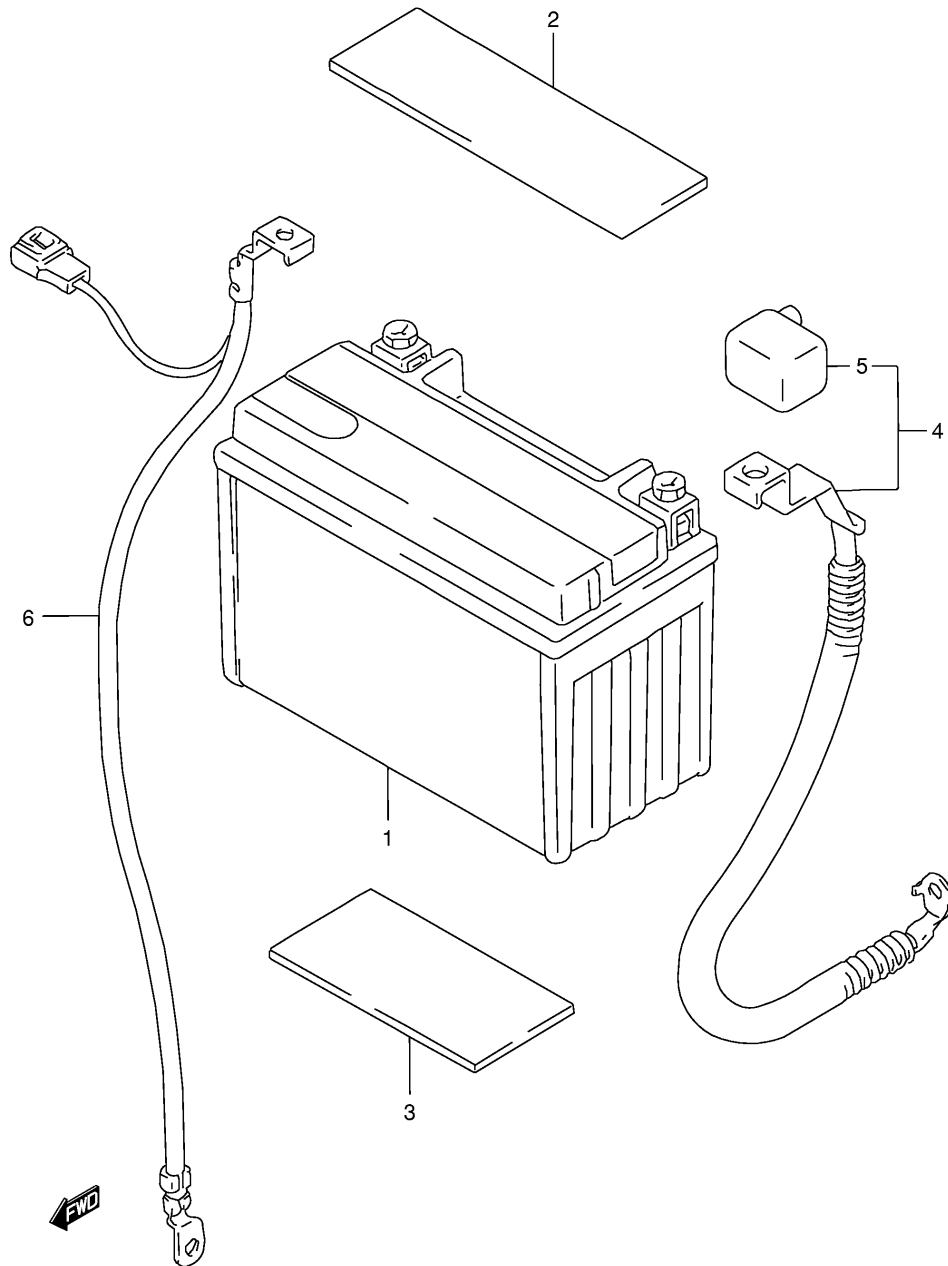

Ref No	Part No	Description
1	33610-33E20	Battery Assy (12v,8ah)
2	33651-37000	Protector (170x95x3.0)
3	33652-35400	Protector (20x50x8.0)
4	33820-48E00	Wire, Battery Plus Lead
5	33624-16E00	• . Cap, Battery Plus
6	33860-08F00	Wire, Battery Minus Lead