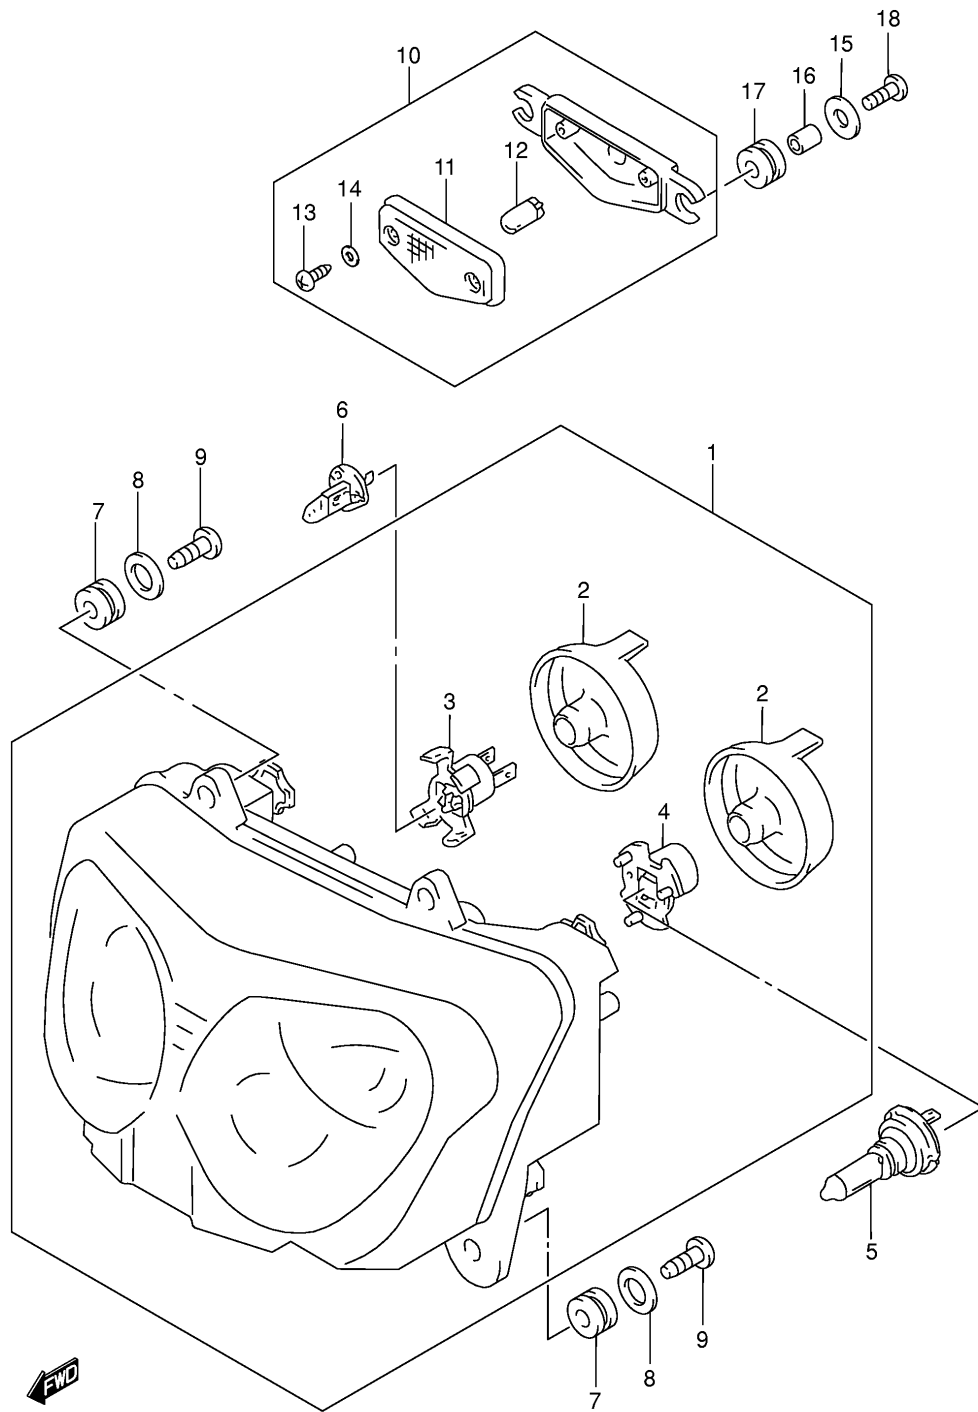

Ref No	Part No	Description
1	35100-08F20-999	Headlamp Assy
1	35100-08F50-999	Headlamp Assy
2	35173-18E50	• . Cover, Socket
3	35175-18E50	• . Adapter Assy, Rh
4	34175-33E50	• . Adapter Assy, Lh
5	09471-12188	Bulb (12v,55w,h7,px26d,philips)
6	09471-12122	Bulb (12v,55w,h1, P14.5s Osra/philips)
7	35137-33E00	Cushion, Headlamp
8	09160-05045	Washer (5.5x18x1)
9	03512-05163	Screw
10	36110-08F00	Lamp Assy, Front Position
11	36112-08F00	• . Lens
12	09471-12081	• . Bulb (12v,5w)
13	03211-04123	• . Screw
14	35128-37B00	• . Washer
15	09160-05045	Washer (5.5x18x1.0)
16	09180-05048	Spacer (5.5x8x10.5)
17	09320-08001	Cushion
18	02142-05203	Screw