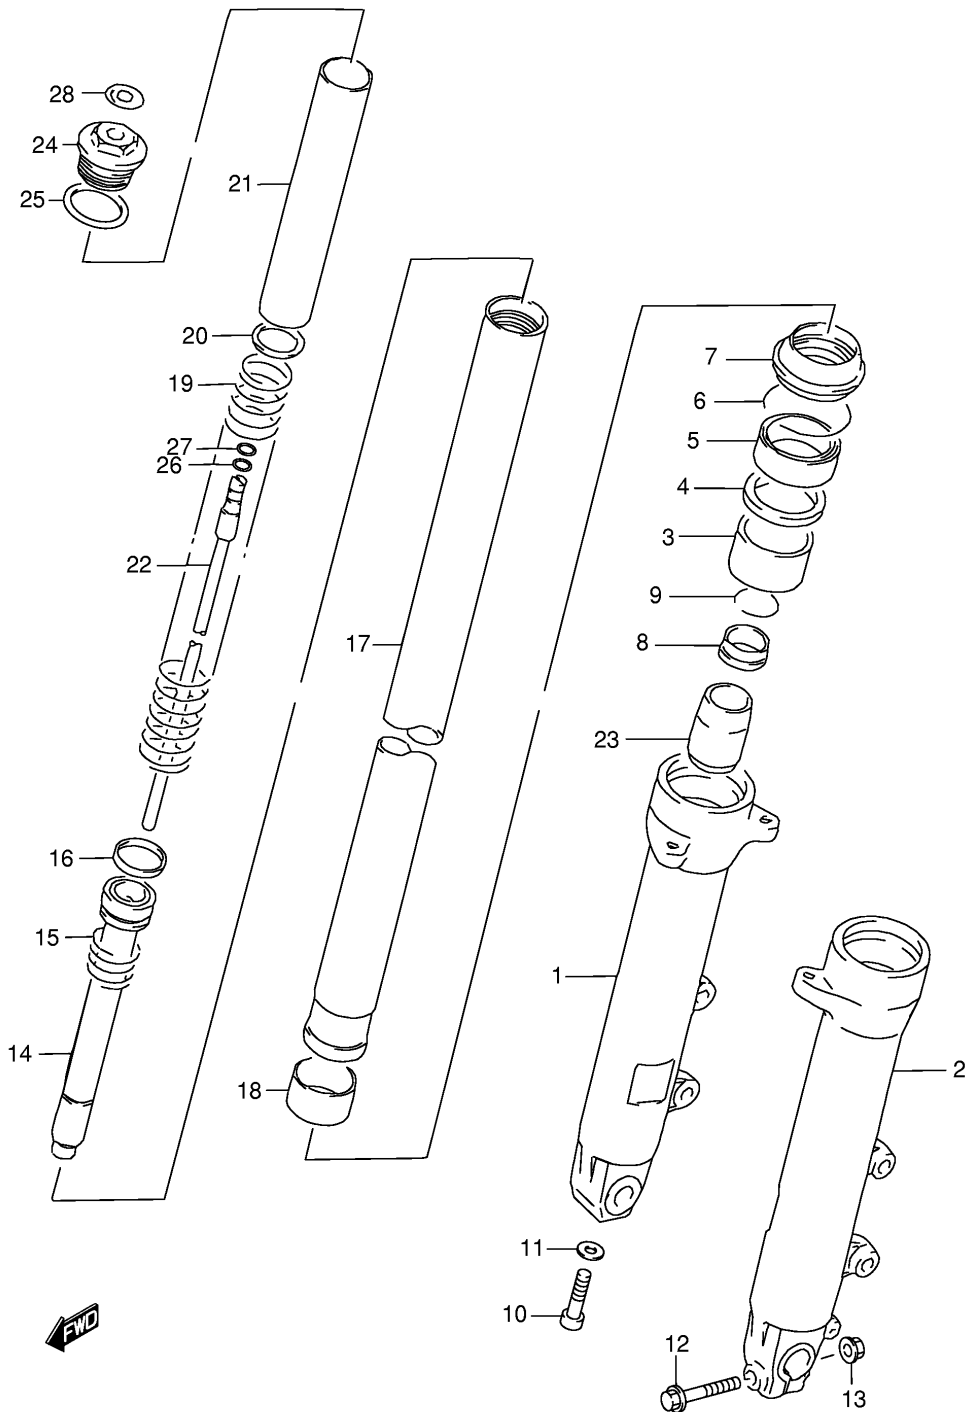

Ref No	Part No	Description
	51103-20C30	Damper Assy, Front Fork Rh
	51104-20C30	Damper Assy, Front Fork Lh
	51103-20C20-13L	Damper Assy, Front Fork Rh (silver)
	51104-20C20-13L	Damper Assy, Front Fork Lh (silver)
1	51130-20C20-13L	. Tube, Outer Rh (silver)
2	51140-20C20-13L	. Tube, Outer Lh (silver)
3	51152-48B31	. Bush, Guide
4	51168-38B00	. Spacer, Seal
5	51153-08D00	. Oil Seal
6	51556-38B00	. Ring, Stopper
7	51571-47D50	. Dust Seal
8	51197-20C10	. Valve, Oil Lock Piece
9	52277-20C10	. Ring, Stopper
10	51147-48130	. Bolt, Lower
11	51148-36011	. Gasket
12	01550-08507	. Bolt, Lh
13	08316-10087	. Nut, Lh
14	51194-20C20	. Pipe, Seat Under
15	51177-48B31	. Spring, Rebound
16	51196-19C00	. Ring, Piston
17	51110-20C20	. Tube, Inner
18	51121-48B31	. Bush, Slide
19	51171-20C20	. Spring, Main
20	51192-19C00	. Joint, Spring
21	51176-34C00	. Spacer, Spring
22	52111-20C20	. Rod, Inner
23	51195-20C30	. Piece, Oil Lock
23	51195-48B31	. Piece, Oil Lock
24	51351-20C20	. Bolt, Fork
25	51117-12C00	. O Ring
26	09280-06005	. O Ring
27	51169-20C20	. Ring, Stopper
28	51149-20C20	. Lable