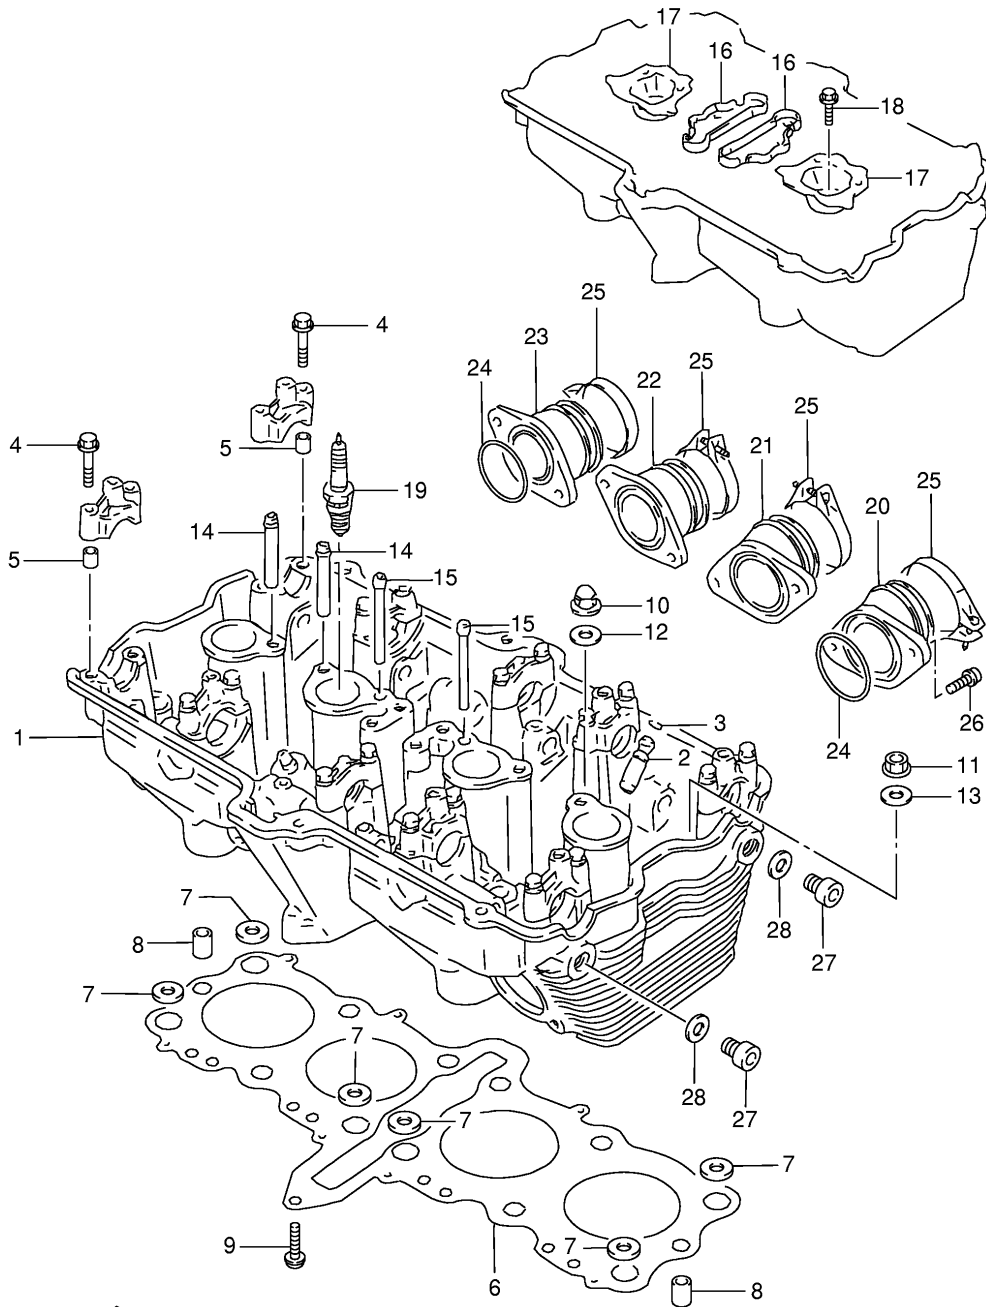

Ref No	Part No	Description
1	11171-48B03	Cover, Cylinder Head
2	11173-06B02	Gasket, Head Cover No.1
3	11178-27A01	Gasket, Head Cover No.2
4	11179-27A02	Gasket, Head Cover No.3
5	09106-07009	Bolt (l:5.5)
6	09106-07010	Bolt (l:19)
7	09161-11008	Washer
8	09360-08009	Bolt, Union
9	07130-08123	Plug, Head Cover
10	09168-08008	Gasket
11	04221-08129	Pin
12	11176-31301	Cover, Breather
13	11177-48B00-H17	Gasket, Breather Cover
14	01550-06203	Bolt
15	11401-17830	Gasket Set

Ref No	Part No	Description
1	11100-20C02	Head Assy, Cylinder
1	11100-20C12	Head Assy, Cylinder
2	11116-06B70	• . Guide, Valve
3	09381-10004	• . Ring, Valve Guide
4	09103-06026	• . Bolt
5	09206-08001	• . Pin
6	11141-17C02	Gasket, Cylinder Head
7	11143-06B00	O Ring
8	04211-11189	Pin
9	01550-06253	Bolt
10	09159-10054	Nut
11	08316-10103	Nut
12	09168-10031	Gasket
13	09160-10060	Washer (10.5x22x2.3)
14	11131-27A00	Pipe, Oil No.1,2
15	11133-27A00	Pipe, Oil No.3
16	11135-17C10	Plate, Oil Pipe No.1
17	11137-17C01	Plate, Oil Pipe,no.2
18	01547-06123	Bolt
19	09482-00397	Spark Plug (ngk,jr9c)
20	13101-17C01	Pipe, Intake, Lh
21	13102-17C01	Pipe, Intake, Ml
22	13103-17C01	Pipe, Intake, Mr
23	13104-17C01	Pipe, Intake, Rh
24	09280-40010	• . O Ring (d:2.4,id:39.7)
25	09402-52208	Clamp
26	02112-16163	Screw
27	09248-14010	Plug, Cylinder Head
28	09168-14002	Gasket

Ref No	Part No	Description
1	11210-20C00	Cylinder
1	11210-20C10	Cylinder
2	09108-10097	Stud Bolt (l:144)
3	09108-10096	Stud Bolt (l:137)
4	11241-27A03	Gasket, Cylinder
5	01421-06203	Stud Bolt
6	08316-10063	Nut
7	09206-13017	Pin
8	11328-17C03	Hose, Oil Head Cooler
9	09280-14011	O Ring (d:2.5,id:13.8)
10	09280-15007	O Ring (d:2.4,id:15.8)
11	07130-06163	Bolt