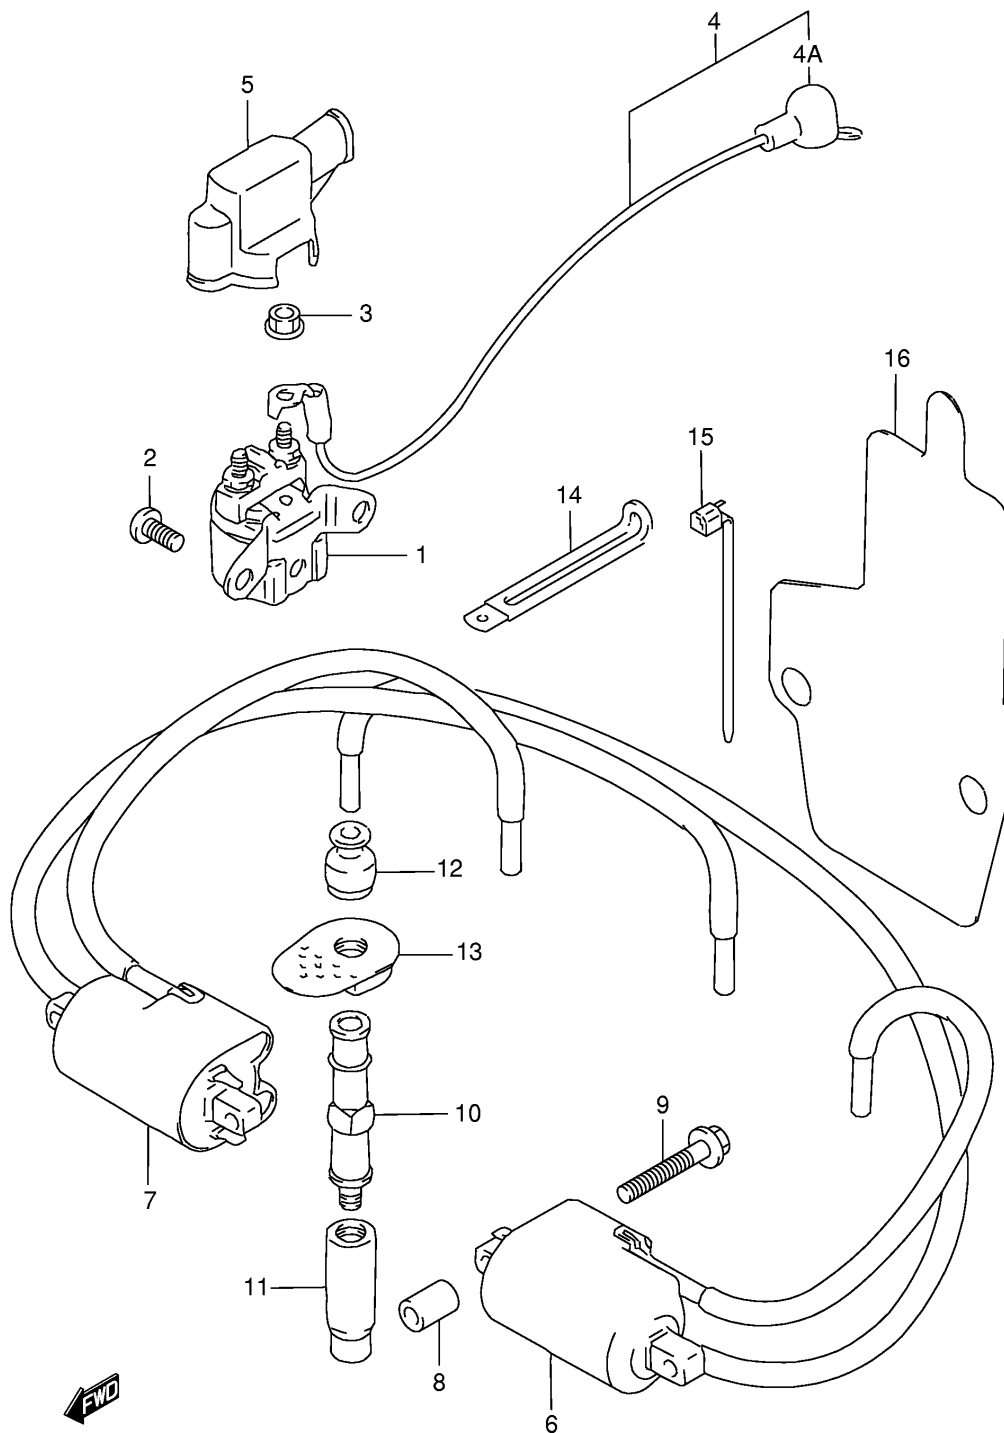

Ref No	Part No	Description
1	31800-49100	Relay, Starting Motor
2	02112-06103	Screw
3	08361-35068	Nut
4	33810-41C00	Lead Wire, Starting Motor
4a	31861-48B10	• . Cap, Starting
5	31861-10D10	Cap, Terminal
6	33410-19C00	Coil, Ignition,1-4
7	33420-19C00	Coil, Ignition,2-3
8	09180-06198	Spacer
9	01550-06453	Bolt
10	33510-20C02	Cap, Spark Plug
11	33541-20C00	Seal, Plug
12	33542-38B00	Seal, Hightension Cord
13	33543-48B00	Cover
14	09404-06431	Clamp (l:80)
15	09407-18403	Clamp (l:165)
16	33411-20C00	Cover, Ignition