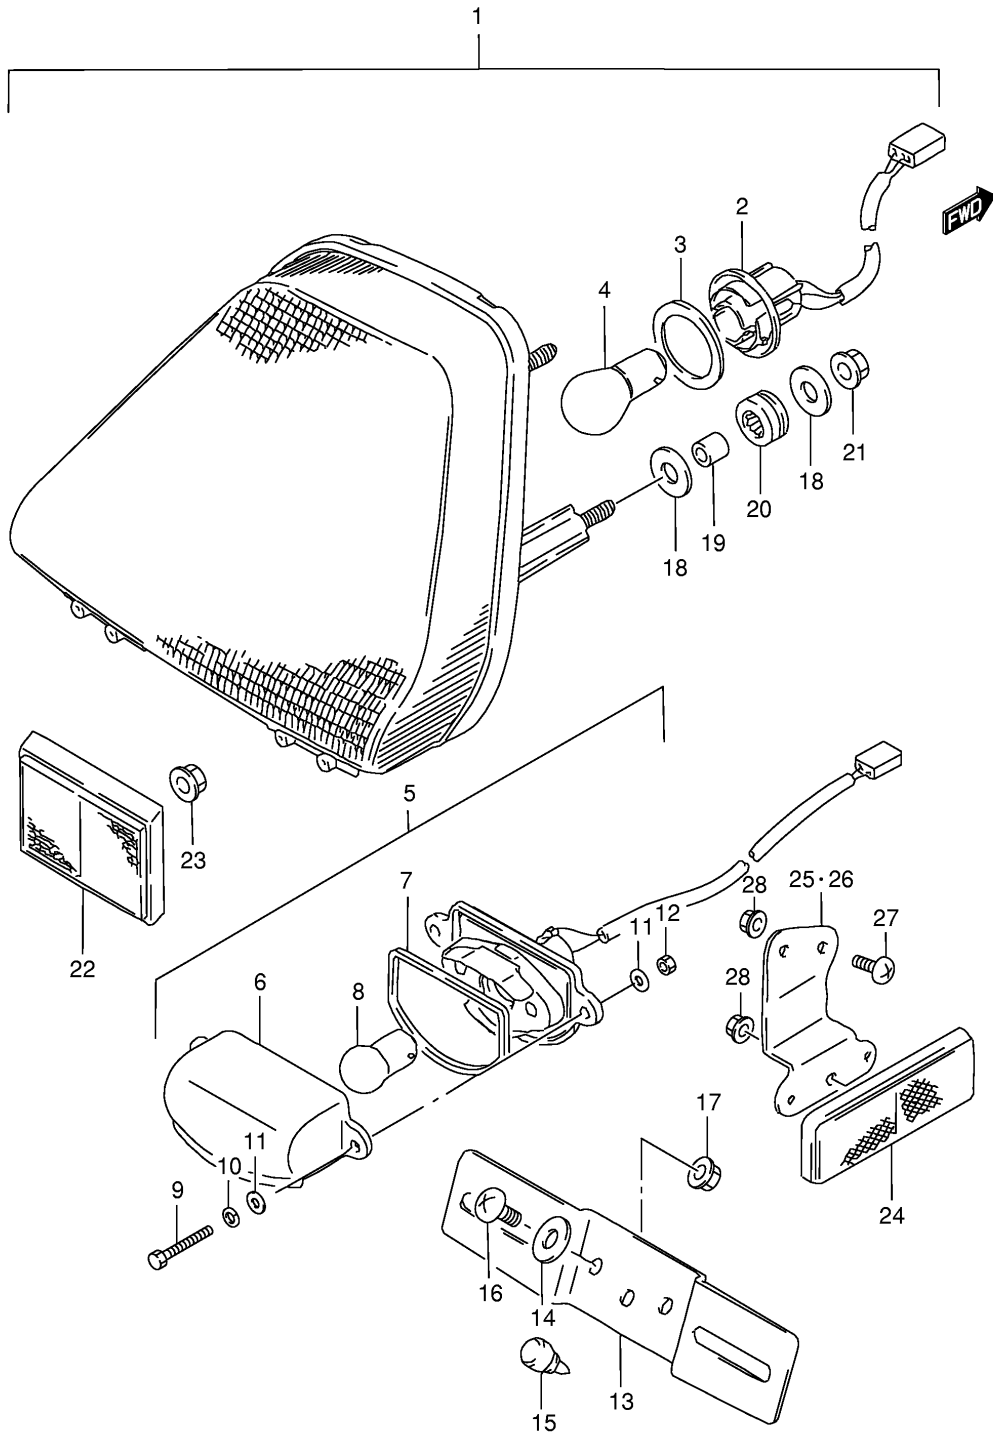

Ref No	Part No	Description
1	35710-48C20	Lamp Assy, Rear Combination
2	35718-48B20	. . Socket
3	35764-48B20	. . Rubber
4	09471-12083	. . Bulb (12v,21/5w)
5	35910-48B20	. . Lamp Assy, License
6	35912-00A21	.. Lens, License Lamp
7	35913-04A00	.. Gasket
8	09471-12140	.. Bulb (12v,5w)
9	01104-04256	.. Bolt
10	08321-01043	.. Lock Washer
11	08322-01047	.. Washer
12	08310-00047	.. Nut
13	35927-44110	Bracket, License Plate
14	09160-06053	Washer (6.3x14x1.6)
15	09321-06023	Cushion
16	02112-06163	Screw
17	08316-10063	Nut
18	09160-06077	Washer (6.5x20x1.2)
19	09180-06248	Spacer (6.1x8x9.5)
20	09320-09009	Cushion
21	08316-10063	Nut
22	35970-48B00	Reflex Reflector, Rear
23	08316-10053	Nut
24	35950-43431	Reflector, Rear Side
25	35975-20C01	Bracket, Rh
26	35976-20C01	Bracket, Lh
27	02142-05123	Screw
28	08310-00053	Nut