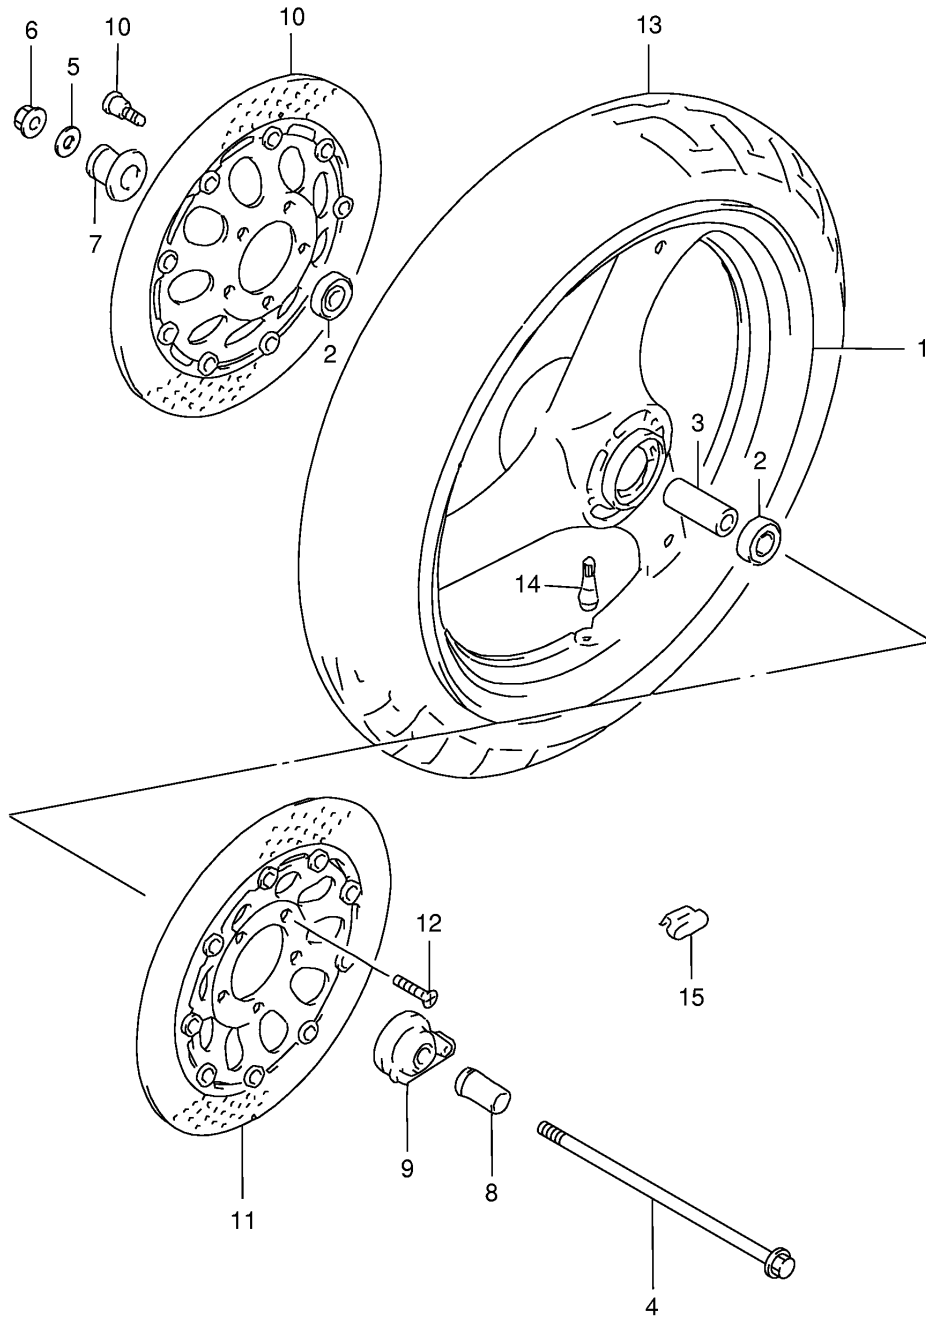

Ref No	Part No	Description	
1	54111-34C00-12R	Wheel, Front (mt3.00x17)	(silver)
2	08123-63027	Bearing	
3	09180-15011	Spacer (15.3x21.7x63)	
4	54711-19C00	Axle, Front	
5	08322-01127	Washer	
6	09159-12028	Nut	
7	54740-33410	Spacer, Bearing Rh	
8	54741-19C00	Spacer, Axle Lh	
9	54600-30B02	Box Assy, Speedometer Gear	
10	59210-32C31	Disc, Front Brake Rh	(silver/black)
11	59220-32C31	Disc, Front Brake Lh	(silver/black)
12	09106-08125	Bolt (8x33)	
13	55110-20CB0	Tire, Front (110/80v17 V250)	(metzeler)
14	43130-24A11	Valve Assy, Wheel Rim Tr412	
15	55411-00A00	Balancer (10g)	
15	55412-00A01	Balancer (20g)