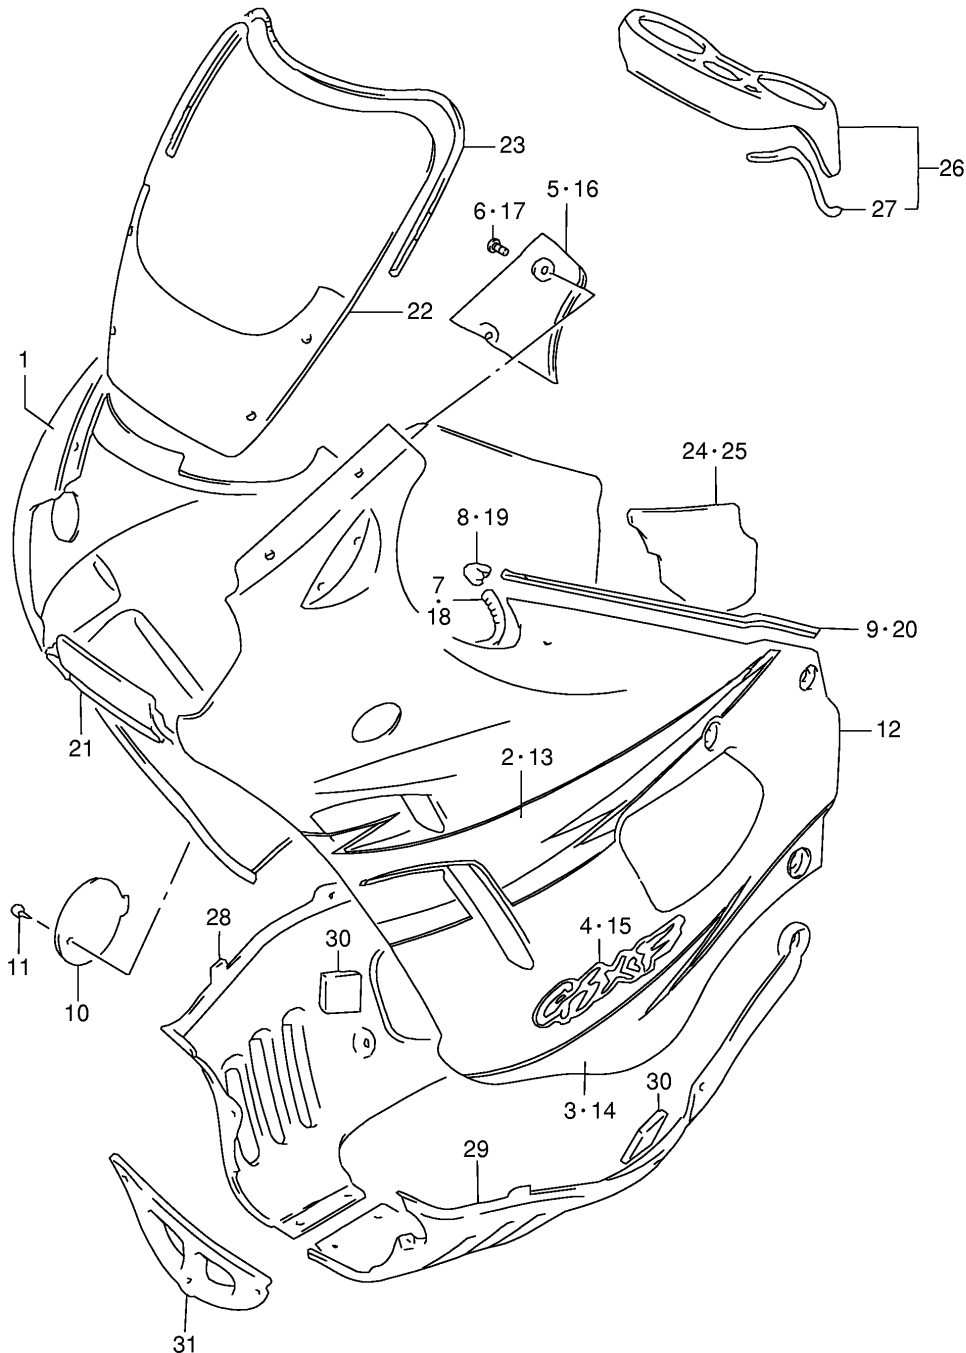

Ref No	Part No	Description
1	94401-21CN0-33J	Cover, Cowling Rh (black)
1	94401-21CN0-22U	Cover, Cowling Rh (maroon)
2	68685-21C10-G2T	. Tape, Side Upper Rh
2	68685-21C10-G2U	. Tape, Side Upper Rh
3	68686-21C20-G2N	. Tape, Side Lower Rh
3	68686-21C20-G2P	. Tape, Side Lower Rh
4	68681-21C50-G2R	. Emblem
4	68681-21C50-G2S	. Emblem
5	94433-19C01-33J	. Cover, Meter Rh (black)
5	94433-19C01-22U	. Cover, Meter Rh (maroon)
6	03541-04103	. Screw
7	94631-49310	. Molding, Front (l:1000->00)
8	94438-19C00	. Joint
9	94635-19C00	. Molding, Rear
10	94435-19C01-33J	. Lid, Oil (black)
10	94435-19C01-22U	. Lid, Oil (maroon)
11	09139-06030	. Screw
12	94402-21CN0-33J	Cover, Cowling Lh (black)
12	94402-21CN0-22U	Cover, Cowling Lh (maroon)
13	68695-21C10-G2T	. Tape, Side Upper Lh
13	68695-21C10-G2U	. Tape, Side Upper Lh
14	68696-21C20-G2N	. Tape, Side Lower Lh
14	68696-21C20-G2P	. Tape, Side Lower Lh
15	68681-21C50-G2R	. Emblem
15	68681-21C50-G2S	. Emblem
16	94443-19C01-33J	. Cover, Meter Lh (black)
16	94443-19C01-22U	. Cover, Meter Lh (maroon)
17	03541-04103	. Screw
18	94631-49310	. Molding, Front (l:1000->00)
19	94438-19C00	. Joint
20	94635-19C00	. Molding, Rear
21	94421-19C01-33J	Panel, Center (black)
21	94421-19C01-22U	Panel, Center (maroon)
22	94610-20C60	Screen, Window
23	94631-18D01	Molding (l:800->00)
24	94576-20C00	Cushion, Rh
25	94586-20C00	Cushion, Lh
26	94420-20C02	Cover, Meter
27	94635-20C00	. Molding
28	94471-19C00-17U	Cover, Under Rh (gray)
28	94471-19C00-33J	Cover, Under Rh (black)
29	94481-19C00-17U	Cover, Under Lh (gray)
29	94481-19C00-33J	Cover, Under Lh (black)
30	94475-48B10	Cushion
31	94475-19C01	Cover, Front