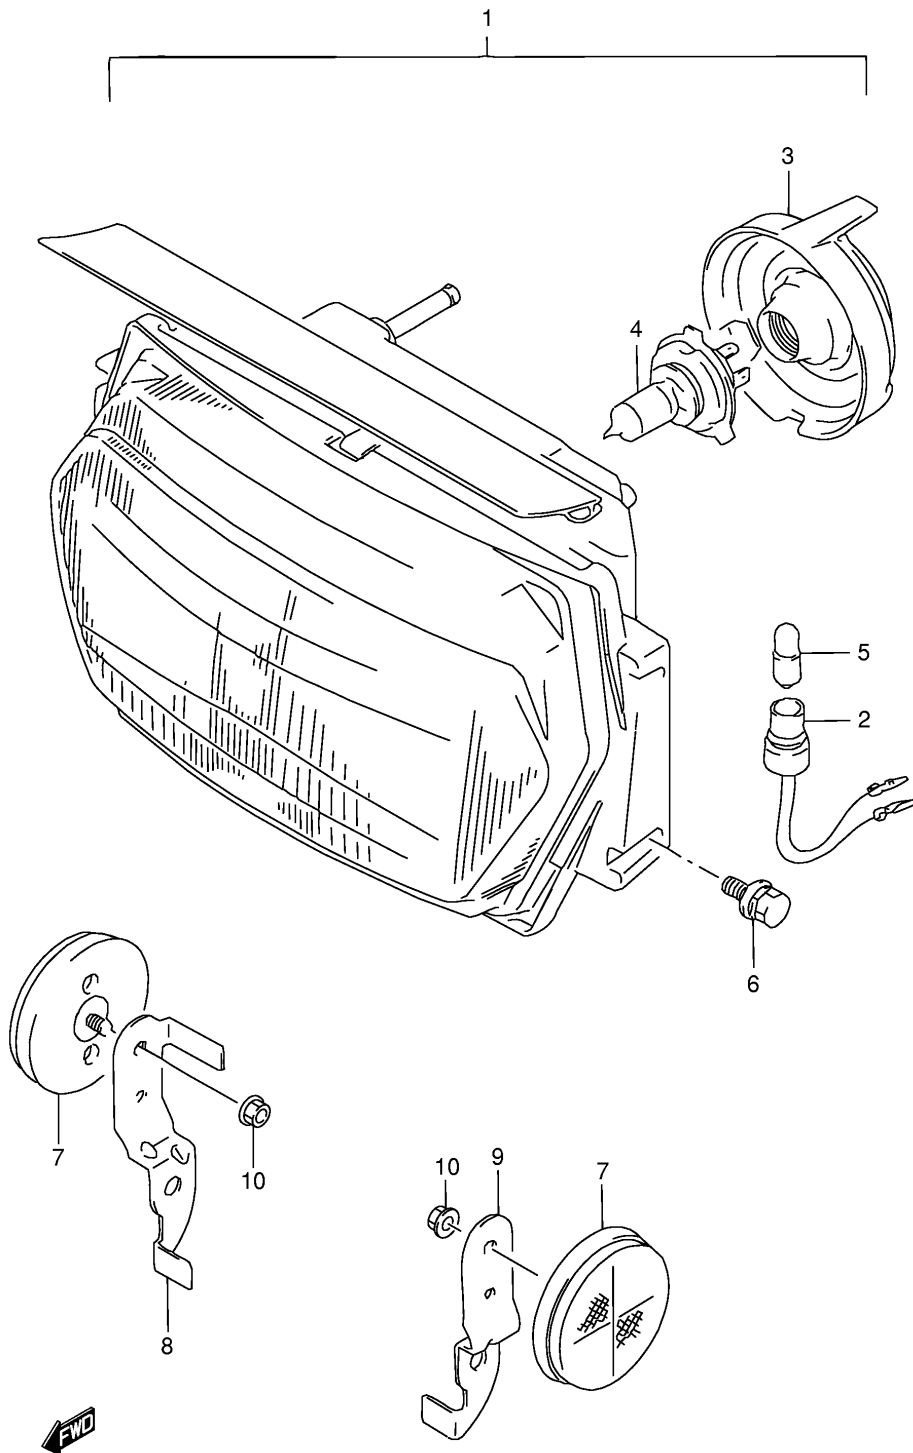

Ref No	Part No	Description
1	35100-20C51-999	Headlamp Assy
1	35100-20C10-999	Headlamp Assy
2	36118-32B10	• . Socket
3	35173-48B00	• . Cover, Socket
4	09471-12060	Bulb (12v,60/55w)
5	09471-12063	Bulb (12v,4w)
6	01580-06203	Bolt
7	35950-14A00	Reflector, Front Side
8	35956-19C00	Bracket, Rh
9	35957-19C00	Bracket, Lh
10	08310-00053	Nut