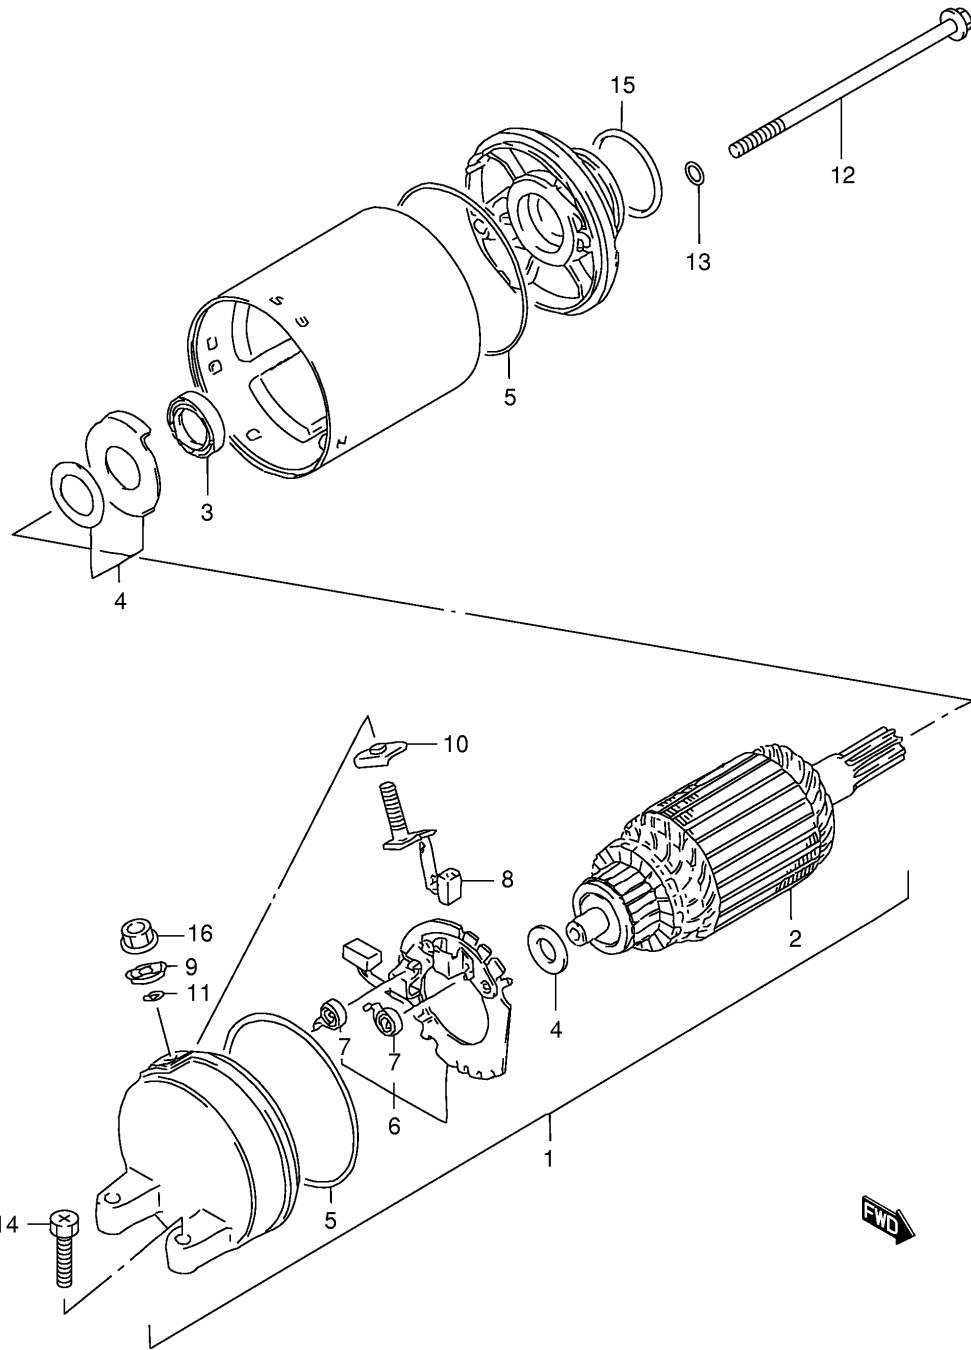

Ref No	Part No	Description
1	31100-20C00	Motor, Starting
2	31310-27A01-H17	. Armature
3	31153-43400	. Oil Seal
4	31170-43400	. Shim Set
5	31264-44110	. O Ring
6	31132-27A01	. Brush Holder Assy
7	31135-65010	•• Spring
8	31130-38300	. Brush
9	31172-38300	. Bushing (a)
10	31171-38300	. Bushing (b)
11	31143-38300	. O Ring
12	31281-88C00	. Screw
13	31156-38300	. O Ring
14	09128-06024	Bolt
15	09280-24003	O Ring
16	08361-35068	Nut