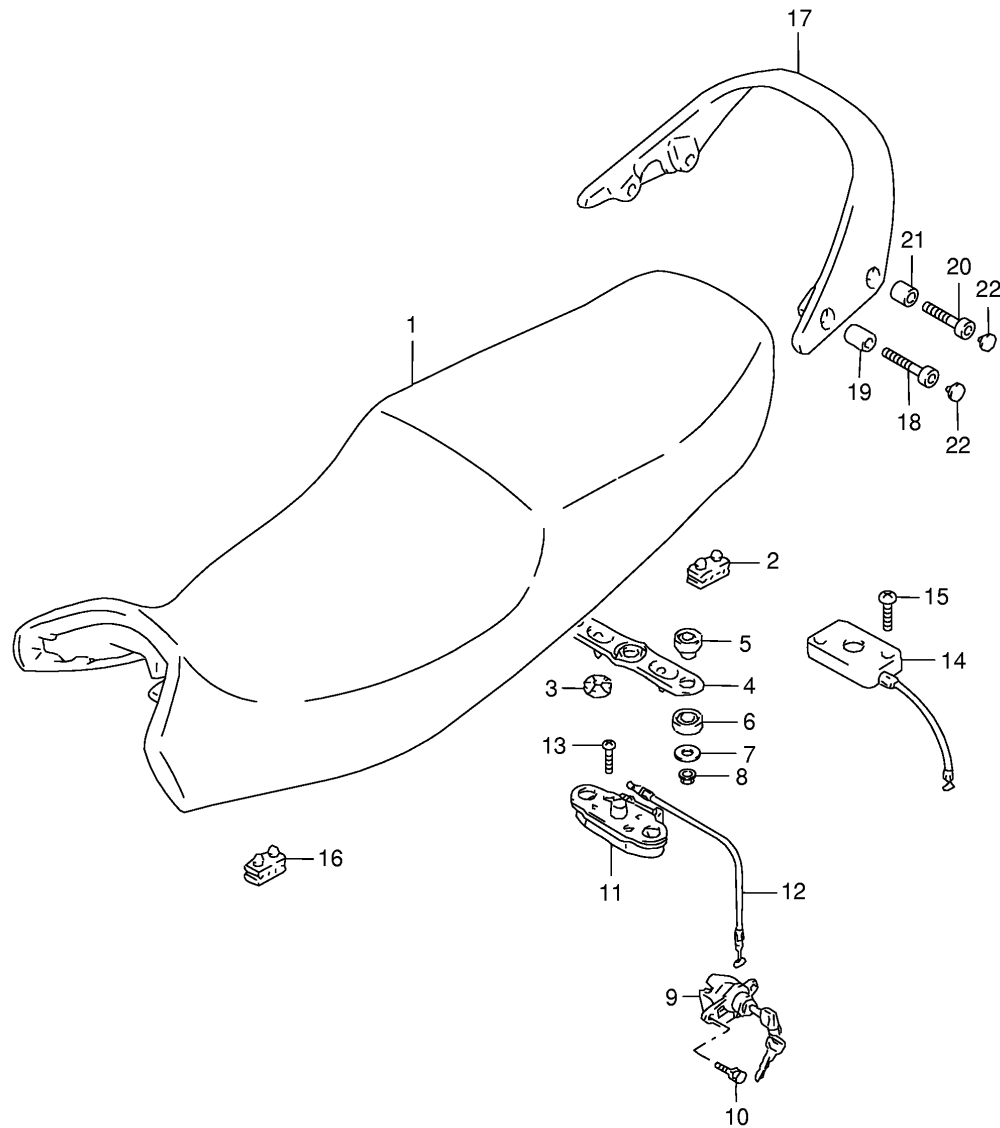

Ref No	Part No	Description
1	45100-20C21-58R	Seat Set (black)
2	45149-31300	. Cushion
3	45213-13601	. Cushion, Boss
4	45210-48B20	. Striker, Seat Lock
5	09320-10038	. Cushion, Striker Upper
6	09320-14017	. Cushion, Striker Lower
7	08212-06201	. Washer
8	08316-20063	. Nut
9	45700-19840	Lock Set, Seat
10	01570-06163	Bolt
11	45220-20A01	Bracket, Seat Support Rear
12	45280-20C00	Cable, Seat Lock
13	02122-06303	Screw
14	45220-06C00	Bracket, Seat Support Rear
15	02122-06203	Screw
16	45149-31300	Cushion, Seat Front
17	46211-20C00-019	Handle, Pillion Rider (black)
18	07130-08403	Bolt, Front (8x40)
19	09180-08111	Spacer, Front (8.1x16x17)
20	07130-08303	Bolt, Rear (8x30)
21	09180-10144	Spacer, Rear (10.2x16x12)
22	09250-06004	Cap