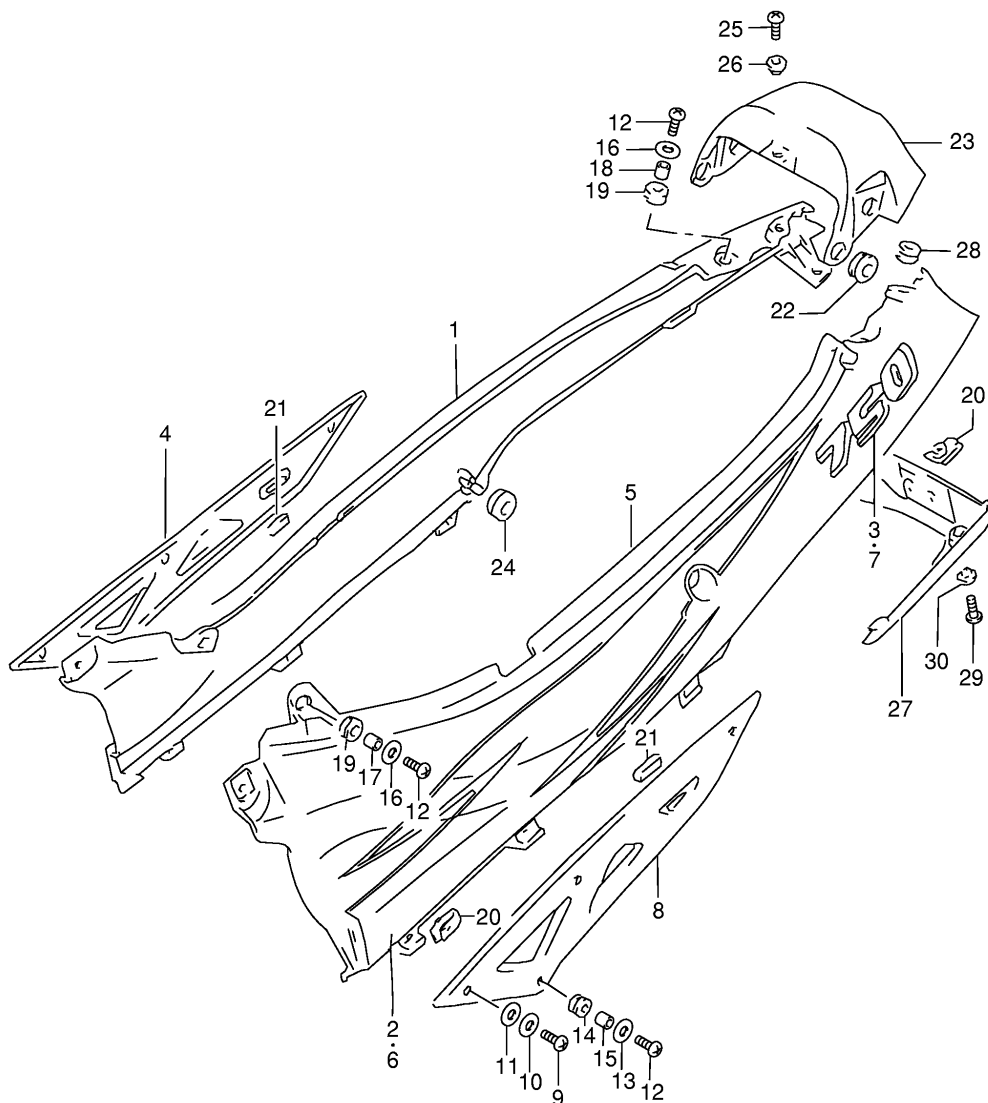

Ref No	Part No	Description
1	47110-21CA0-22U	Cover, Frame Rh (maroon)
1	47110-21CA0-33J	Cover, Frame Rh (black)
2	68135-21C10-G2P	. . Tape, Rh
2	68135-21C10-G2N	. . Tape, Rh
3	68131-21C40-G2S	. . Emblem
3	68131-21C40-G2R	. . Emblem
4	47131-20C00	Cover, Frame Lower Rh
5	47210-21CA0-22U	Cover, Frame Lh (maroon)
5	47210-21CA0-33J	Cover, Frame Lh (black)
6	68145-21C10-G2P	. . Tape, Lh
6	68145-21C10-G2N	. . Tape, Lh
7	68131-21C40-G2S	. . Emblem
7	68131-21C40-G2R	. . Emblem
8	47231-20C00	Cover, Frame Lower Lh
9	09120-06005	Screw, Lower Cover No.1
10	09160-06003	Washer
11	09161-05016	Cushion
12	09139-06030	Screw, Lower Cover No.2
13	09160-06054	Washer
14	09320-08013	Cushion
15	09180-06092	Spacer
16	09160-06057	Washer
17	09180-06038	Spacer, Front
18	09180-06263	Spacer, Rear
19	09320-09016	Cushion
20	47153-19C01	Plate, Fitting
21	47161-20C00	Cushion, Lower
22	09308-16006	Cushion, Pillion Rider
23	47311-20C01-22U	Cover, Frame Center (maroon)
23	47311-20C01-33J	Cover, Frame Center (black)
24	09320-08018	Cushion, Center Boss
25	02142-06103	Screw, Center Cover
26	09169-06037	Washer
27	47321-20C00	Cover, Frame Rear
28	94433-26B00	Cushion, Rear Box
29	02142-06163	Screw, Rear Cover
30	09169-06037	Washer