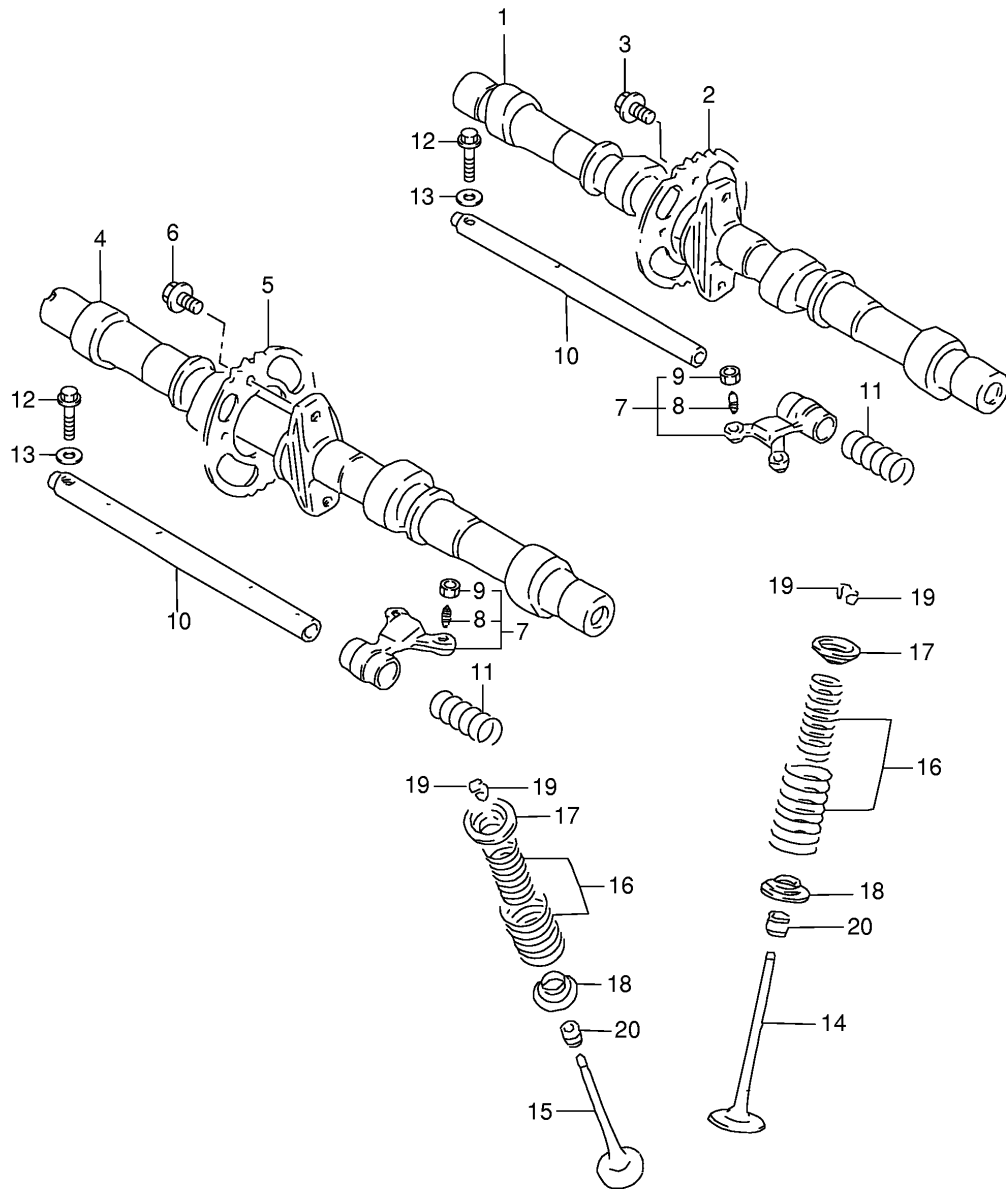

Ref No	Part No	Description
1	16510-06B01	Filter, Engine Oil
2	16400-06B20	Pump Assy, Engine Oil
3	16491-27A01	O Ring, Oil Pump
4	09280-18009	O Ring (d:3.2,id:17.8)
5	07130-06303	Bolt
6	07130-06353	Bolt
7	04211-09129	Pin
8	16331-06B01-0B1	Gear, Oil Pump Driven
9	08221-12205	Washer
10	09261-05006	Pin
11	08331-31126	Circlip
12	16481-17C00	Pipe, Outlet
13	09280-22016	O Ring (d:3.7,id:21.7)
14	16530-27A02	Pipe, Oil Under, Lh
15	16540-27A02	Pipe, Oil Under, Rh

Ref No	Part No	Description
1	12611-27A01	Gear, Starter Idle (nt:12/52)
2	09206-11014	Pin
3	12600-48811	Clutch Set, Starter
4	09103-14005	Bolt (14x21)

Ref No	Part No	Description
1	12711-20C00	Cam Shaft, Intake
2	12741-17C01	Sprocket, Cam Shaft
3	09103-07001	Bolt (7x11.5)
4	12721-20C00	Cam Shaft, Exhaust
5	12741-17C01	Sprocket, Cam Shaft
6	09103-07001	Bolt
7	12840-27A01	Arm, Valve Rocker
8	12842-49201	• . Screw
9	12843-27A00	• . Nut
10	12861-27A00	Shaft, Valve Rocker Arm
11	09440-13014	Spring
12	01800-06303	Bolt
13	08322-01063	Washer
14	12911-17C02	Valve, Intake
15	12912-17C00	Valve, Exhaust
16	12920-17C00	Spring Set, Valve
17	12931-17C01	Retainer, Spring
18	12933-17C00	Seat, Spring
19	12932-27A00	Cotter, Valve
20	09289-05011	Oil Seal (5x10x8.7)

Ref No	Part No	Description
1	12760-17C02	Chain, Cam Shaft Drive
2	12771-17C01	Guide, Cam Chain No.1
3	12780-40C00	Idler, Cam Chain
4	01550-06303	Bolt
5	09180-06317	Spacer, Cushion
6	12788-48B01	Cushion (t:5.2)
7	12788-48B11	Cushion (t:8.6)
8	12810-17C00	Tensioner, Cam Chain
9	12814-34200	Cushion
10	12791-17C00	Guide, Cam Chain No.2
11	02142-06103	Screw
12	09168-06023	Washer
13	12830-27A08	Adjuster Assy, Tensioner
14	12834-27A00	• . Plug
15	12832-27A00	• . Gasket
16	12833-27A00	• . Spring
17	12837-27A10	Gasket, Adjuster
18	07130-06253	Bolt