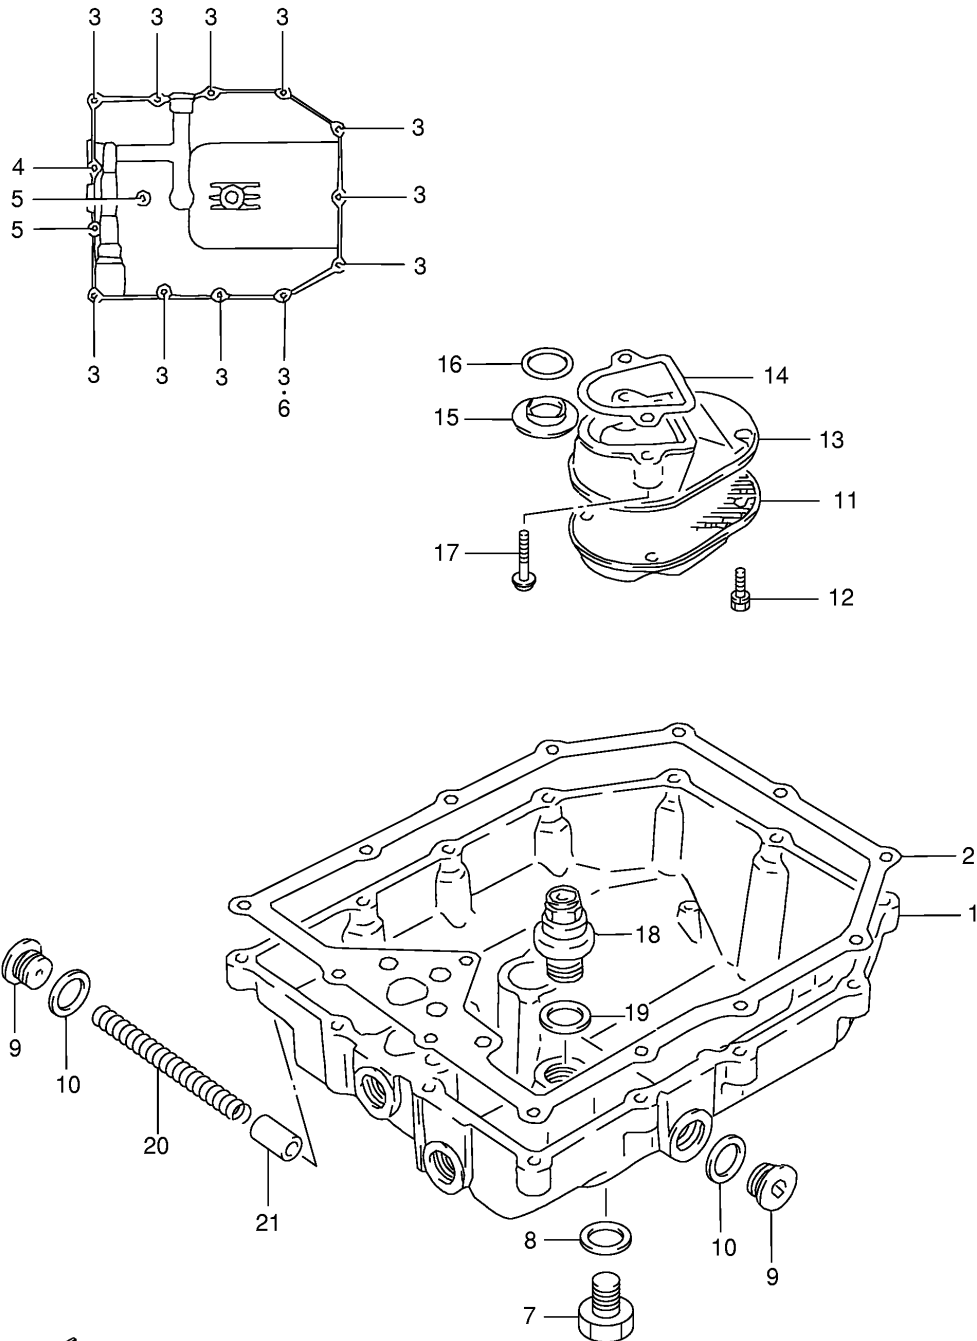

Ref No	Part No	Description
1	11511-20C00	Pan, Oil
2	11489-27A20	Gasket, Oil Pan (na)
3	01547-06253	Bolt
4	01547-06503	Bolt
5	01547-06453	Bolt
6	09168-06024	Gasket
7	09247-14001	Plug, Oil Drain
8	09168-14002	Gasket
9	09248-16010	Plug, Oil Gallery
10	09168-16002	Gasket
11	16520-17C00	Strainer, Engine Oil
12	01570-06123	Bolt
13	16525-17C00	Protector, Strainer
14	16528-27A20	Gasket, Protector
15	16529-27A01	Gasket, Outlet
16	09280-18009	O Ring (d:3,2,id:17.8)
17	01550-06253	Bolt
18	16440-17C01	Regulator, Engine Oil
19	09168-16002	Washer
20	09440-09027	Spring
21	16442-34301	Plunger, Oil Control