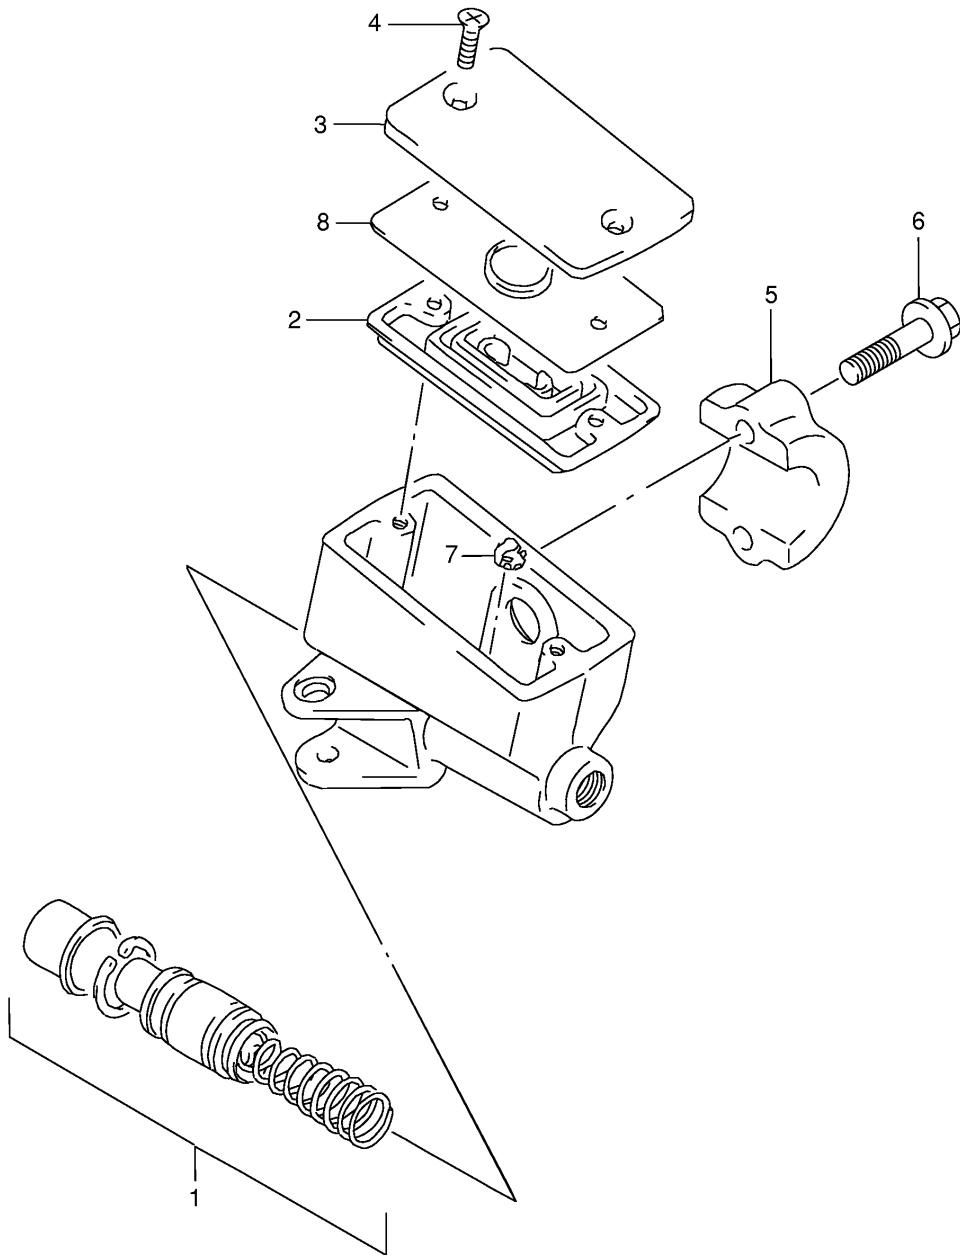

Ref No	Part No	Description
	59600-20C10	Cylinder Assy, Front Master
1	59600-45850	• . Piston/cup Set
2	59667-49460	• . Diaphragm
3	59669-41C00	• . Cap
4	69689-49300	• . Screw
5	59671-19B00	• . Holder
6	59675-19C00	• . Bolt, Holder
7	59664-48B00	• . Protector
8	59668-41C00	• . Plate