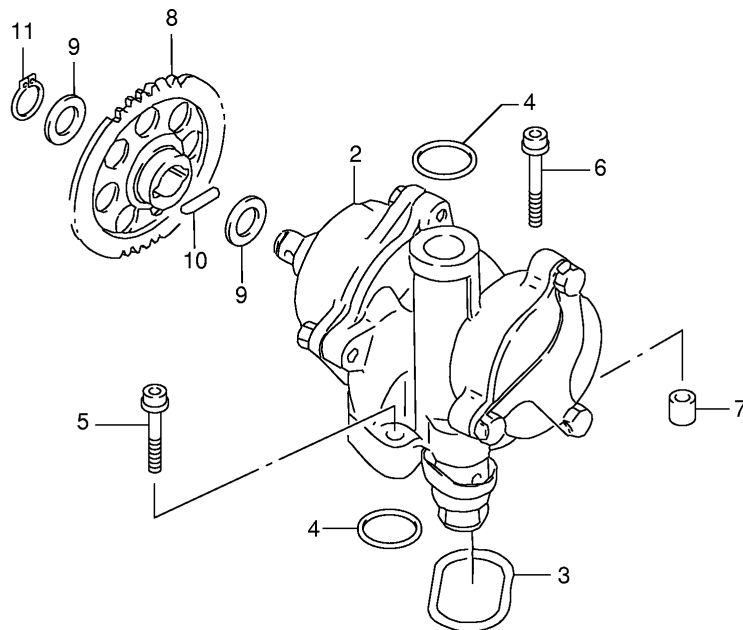

Ref No	Part No	Description
1	16510-06B01	Filter, Engine Oil
2	16400-06B20	Pump Assy, Engine Oil
3	16491-27A01	O Ring, Oil Pump
4	09280-18009	O Ring (d:3.2,id:17.8)
5	07130-06303	Bolt
6	07130-06353	Bolt
7	04211-09129	Pin
8	16331-06B01-0B1	Gear, Oil Pump Driven
9	08221-12205	Washer
10	09261-05006	Pin
11	08331-31126	Circlip
12	16481-17C00	Pipe, Outlet
13	09280-22016	O Ring (d:3.7,id:21.7)
14	16530-27A02	Pipe, Oil Under, Lh
15	16540-27A02	Pipe, Oil Under, Rh