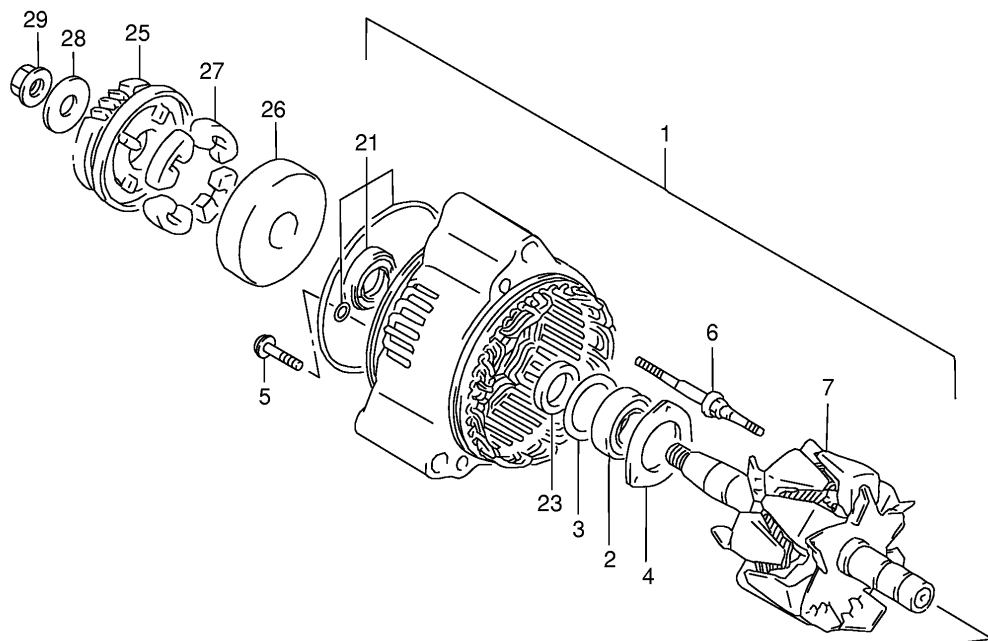

Ref No	Part No	Description
1	31400-17C04	Alternator Assy
2	31612-06B00	. Bearing
3	31613-48B00	. Cover, Bearing
4	31585-48B00	. Retainer, Bearing
5	31586-48B00	. Screw, Bearing Retainer
6	31587-85250	. Stud Bolt
7	31710-48B04	. Rotor Assy
8	31613-82610	. Cover (1)
9	31612-48B00	. Bearing
10	31613-27A10	. Cover (2)
11	31611-48B00	. Frame, End
12	31621-27A00	. Holder, Rectifier
13	32500-27A00	. Regulator
14	31656-48B00	. Holder, Brush
15	31687-17E00	. Cover, Rectifier
16	31480-48B00	. Lead Wire
17	02112-04063	. Screw
18	31688-27A00	. Screw (5x17)
19	31614-48B00	. Cover
20	08316-10053	. Nut
21	31780-27X50	. Oil Seal Set
22	31687-17E00	. Bush
23	31776-06B00	. Spacer
24	01550-08903	Bolt
25	22730-20C00	Gear, Generator Driven (nt:30)
26	22733-27A04	Housing, Damper
27	21231-06B00	Damper
28	08211-10283	Washer
29	08316-20103	Nut