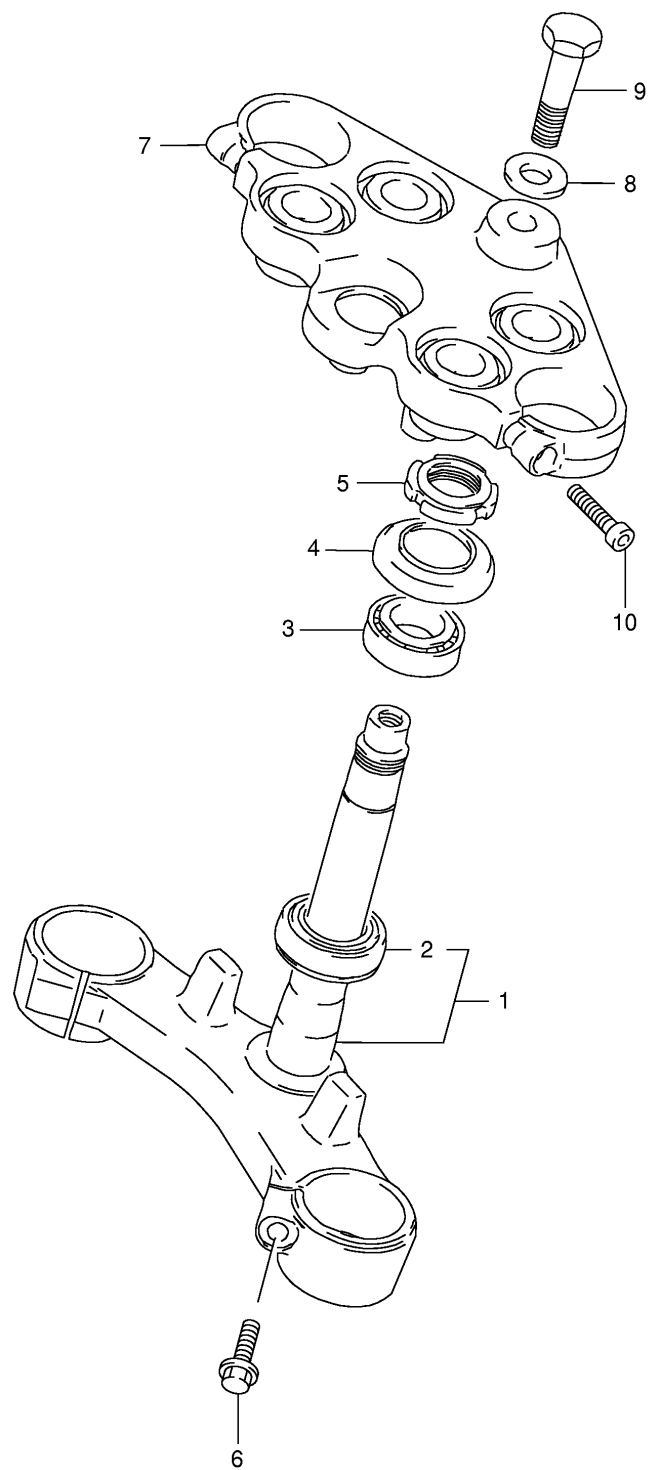

Ref No	Part No	Description
1	51410-19C20	Stem, Steering
2	09265-30009	• . Bearing
3	09265-25019	Bearing, Upper
4	51643-49002	Dust Seal
5	51631-28000	Nut, Steering Stem
6	01550-10403	Bolt, Lower
7	51311-20C00	Head, Steering Stem
8	51356-43530	Washer
9	51352-20C00	Bolt, Upper
10	07130-08303	Bolt, Upper Side