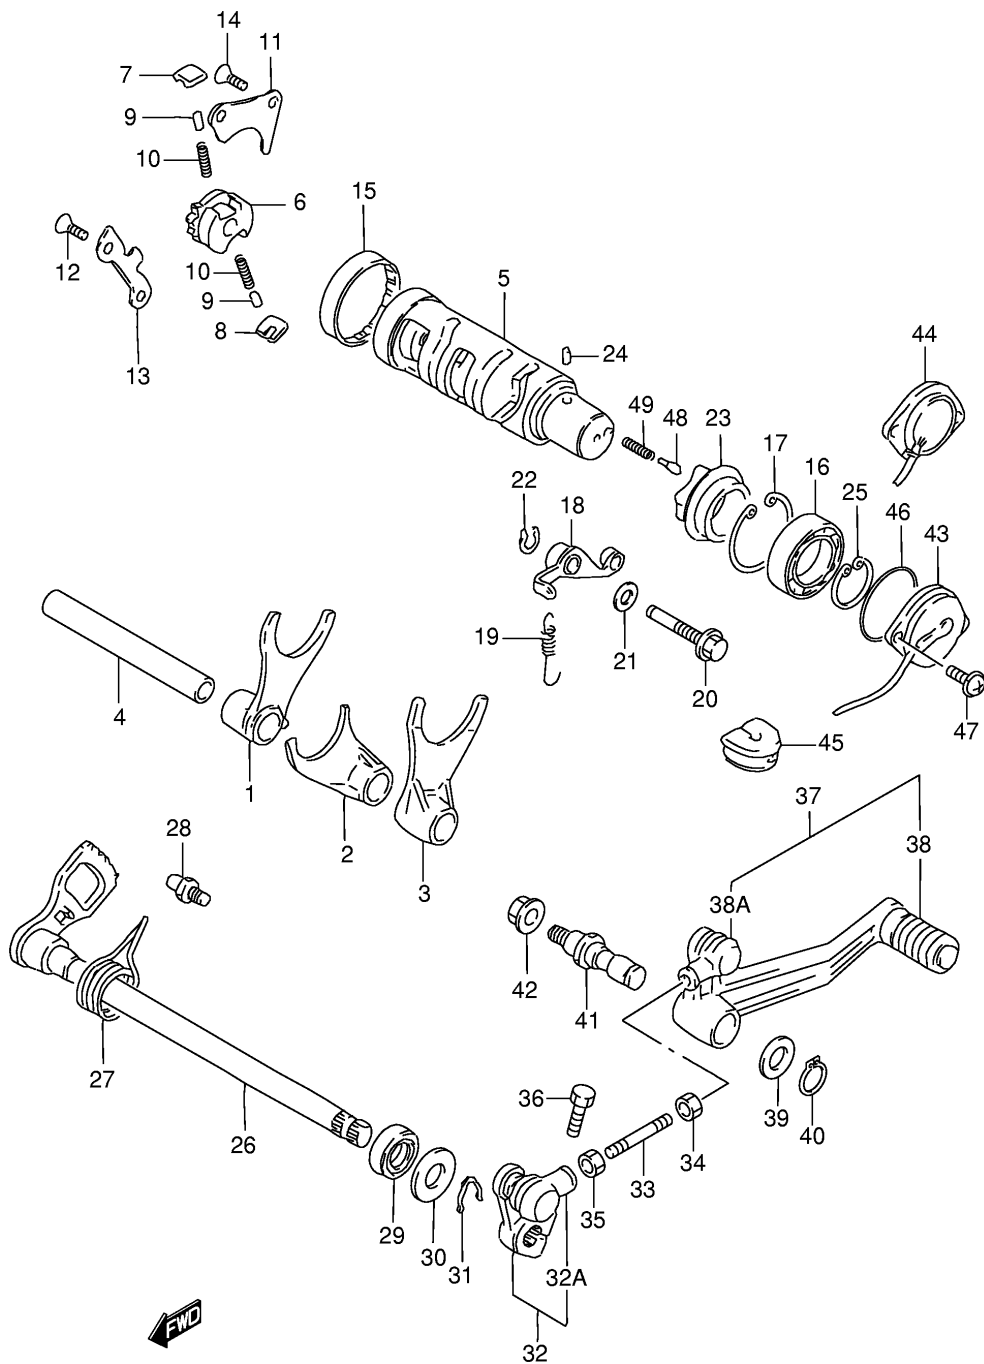

Ref No	Part No	Description
1	25211-27A00	Fork, Gear Shifting No.1
2	25221-27A01	Fork, Gear Shifting No.2
3	25231-27A00	Fork, Gear Shifting No.3
4	25411-27A00	Shaft, Gear Shifting Fork
5	25310-27A02	Cam, Gear Shifting
6	25322-31302	Gear, Cam Driven
7	25323-34201	Pawl, No.1
8	25324-34201	Pawl, No.2
9	09261-05003	Pin
10	09440-04003	Spring
11	25331-31301	Lifter, Pawl
12	02122-06123	Screw
13	25341-27A00	Guide, Cam
14	02122-06123	Screw
15	09263-43001	Bearing, Rh
16	08113-69050	Bearing, Lh
17	08331-41426	Circlip
18	25350-27A00	Stopper, Cam
19	09443-09031	Spring
20	25353-27A00	Shaft, Stopper
21	09168-10002	Washer
22	08331-31086	Circlip
23	25381-38400	Plate, Stopper
24	04221-04069	Pin
25	08331-31256	Circlip
26	25510-19C01	Shaft, Gear Shifting
27	09444-26017	Spring
28	25671-01000	Stopper, Arm
29	09285-12002	Oil Seal (12x22x9)
30	09160-12020	Washer (12.5x27x1.6)
31	08331-31126	Circlip
32	25520-19C02	Arm, Gear Shift Link
32a	25526-47000	• Cover, Dust
33	25525-27A30	Rod, Gear Shift Link
34	09140-06011	Nut
35	08310-00067	Nut
36	01500-06257	Bolt
37	25600-19C04	Lever Assy, Gear Shifting
38	25652-20C00	• Rubber
38a	25526-47000	• Cover, Dust
39	09160-12011	Washer (12.5x20x1)
40	08331-31126	Circlip
41	25617-20A00	Shaft, Gear Shift Lever
42	08316-10103	Nut
43	37720-48B00	Body, Gear Shifting Switch
44	37720-20C00	Base Assy, Gear Shift Term
45	33885-27A01	Grommet, Lead Wire
46	09280-35006	O Ring (d:2.4,id:35.5)
47	02112-75163	Screw (5x16)
48	09209-05011	Contact
49	09440-04010	Spring