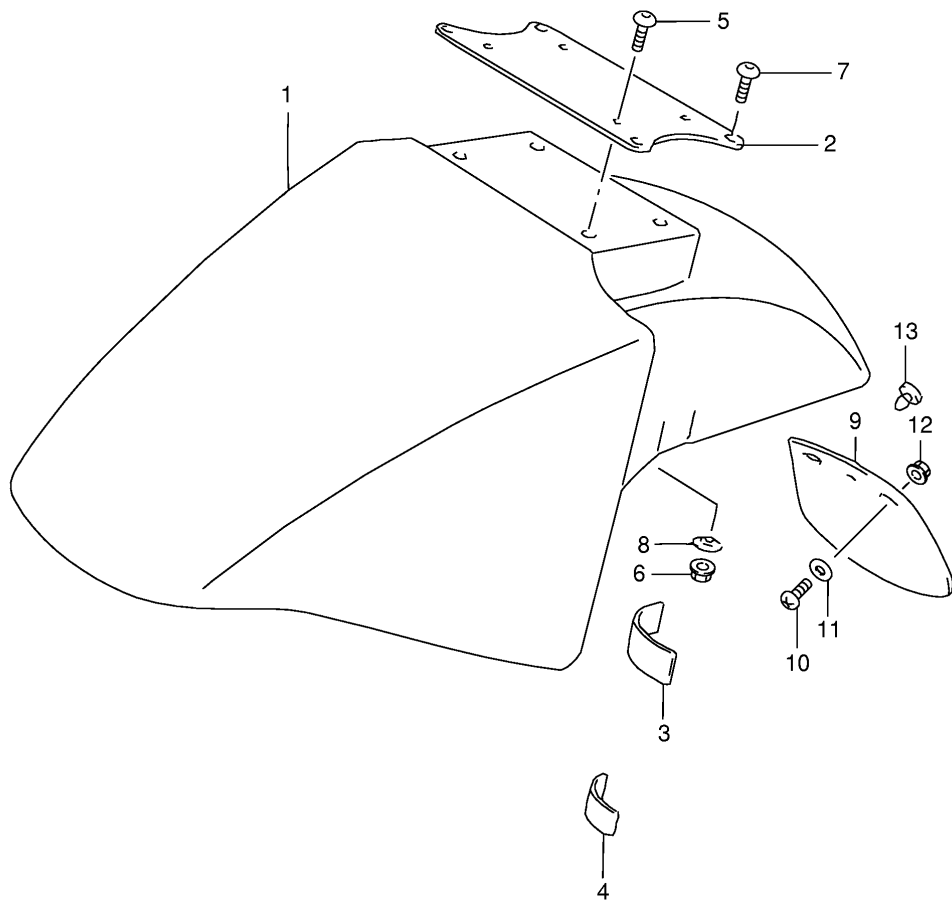

Ref No	Part No	Description
1	53111-20C00-33J	Fender, Front (black)
1	53111-20C00-22U	Fender, Front (maroon)
1	53111-20C10-33J	Fender, Front (black)
1	53111-20C10-22U	Fender, Front (maroon)
2	53114-01D00	Brace, Front Fender
3	53145-19C00	Cushion
4	53146-20C00	Cushion, Under
5	09139-05022	Screw, Brace
6	09159-05026	Nut
7	09139-06027	Screw, Fender
8	09169-05010	Washer
9	53311-19C00	Mud Flap, Front Fender
10	02142-05123	Screw
11	09160-05501	Washer
12	08313-20053	Nut
13	09250-06012	Plug