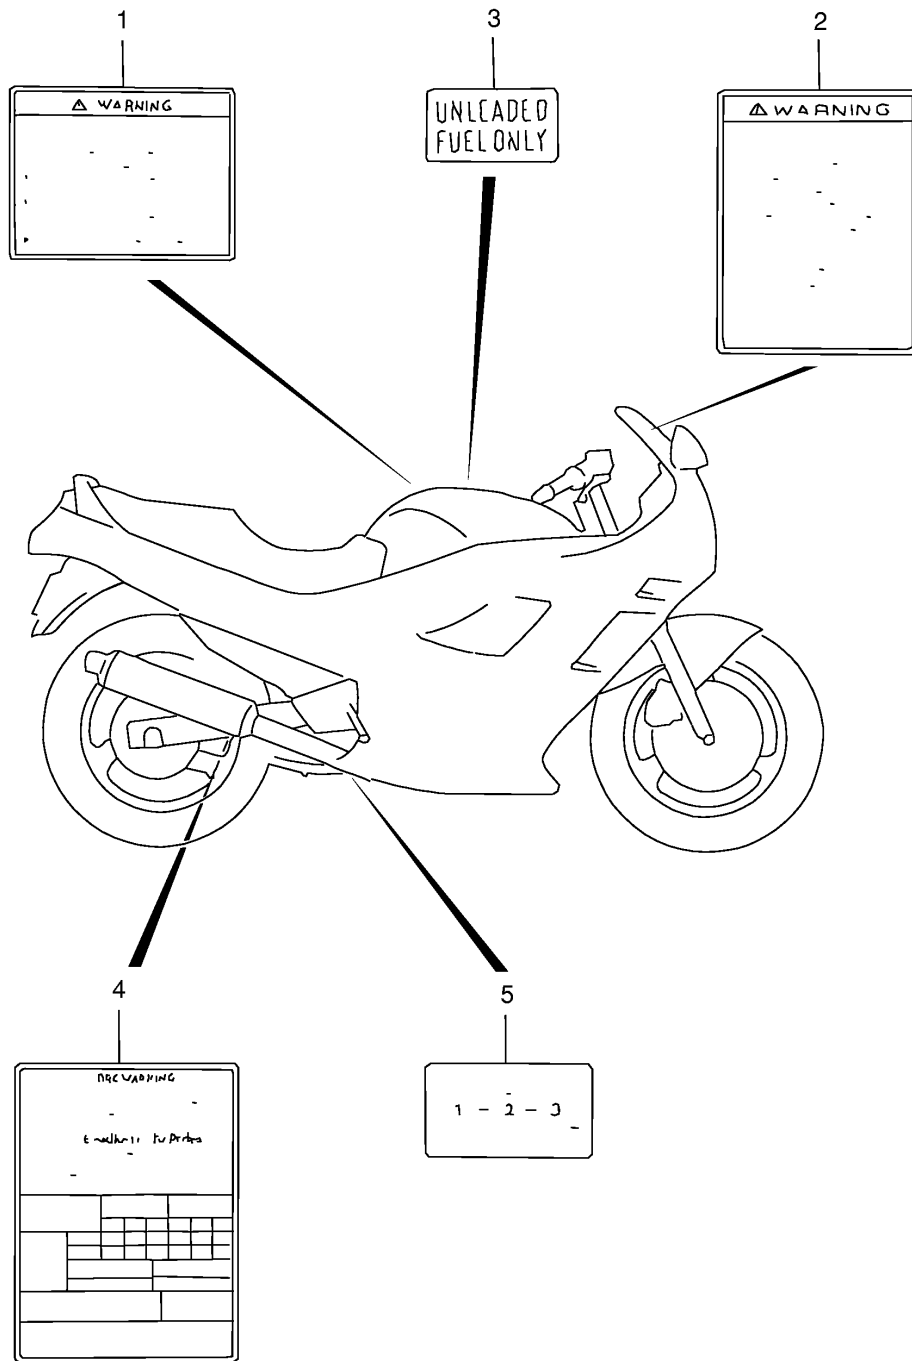

Ref No	Part No	Description
1	68319-33E30	Label, Warning Safety (french)
1	68319-33E20	Label, Warning Safety (german)
1	68319-33E00	Label, Warning Safety (english)
1	68319-33E40	Label, Warning Safety (italian)
1	68319-33E50	Label, Warning Safety (spanish)
1	68319-33E70	Label, Warning Safety (dutch)
1	68319-33E80	Label, Warning Safety (potuguese)
2	68612-48B10	Label, Warning Screen
2	68612-48B20	Label, Warning Screen
2	68612-48B00	Label, Warning Screen
3	86932-73060	Label, Fuel Caution
4	68332-20C30	Label, Tire Air
4	68332-20C10	Label, Tire Air
5	68341-20C00	Label, Rear Shock
6	99011-20C58-042	Manual, Owner's