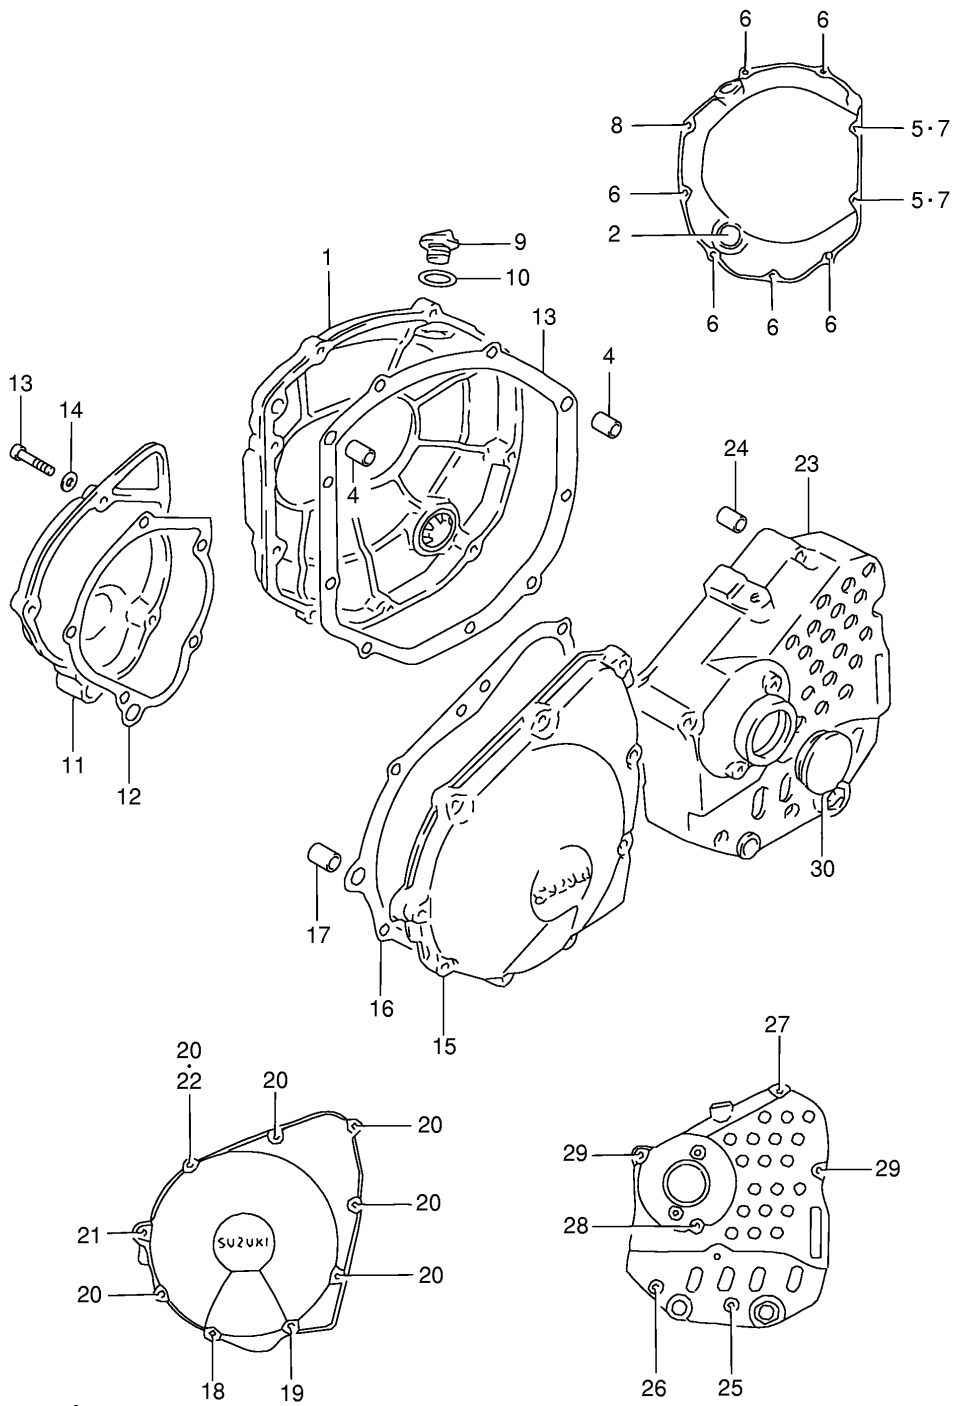

Ref No	Part No	Description
1	11340-20C00	Cover, Clutch
2	11971-33210	• Lens, Oil Level
3	11482-27A20	Gasket, Clutch Cover
4	04211-09189	Pin
5	09168-06024	Gasket
6	07130-06253	Bolt
7	07130-06303	Bolt
8	07130-06353	Bolt
9	09259-20008	Plug, Engine Oil Filler
10	09280-17003	O Ring (d:3.1,id:16.8)
11	11381-48B01	Cover, Signal Generator
12	11491-27A30	Gasket, Signal Generator Cover
13	09106-06082	Bolt (6x23)
14	09168-06024	Gasket
15	11351-20C00	Cover, Starter Gear
16	11483-27A20	Gasket, Starter Gear Cover
17	09206-11017	Pin
18	07130-06163	Bolt
19	07130-06203	Bolt
20	07130-06253	Bolt
21	07130-06403	Bolt
22	09168-06024	Gasket
23	11361-20C02	Cover, Engine Sprocket
24	04211-09129	Pin
25	07130-06403	Bolt
26	07130-06303	Bolt
27	07130-06503	Bolt
28	07130-06653	Bolt
29	07130-06703	Bolt
30	09250-30003	Cap, Clutch Release