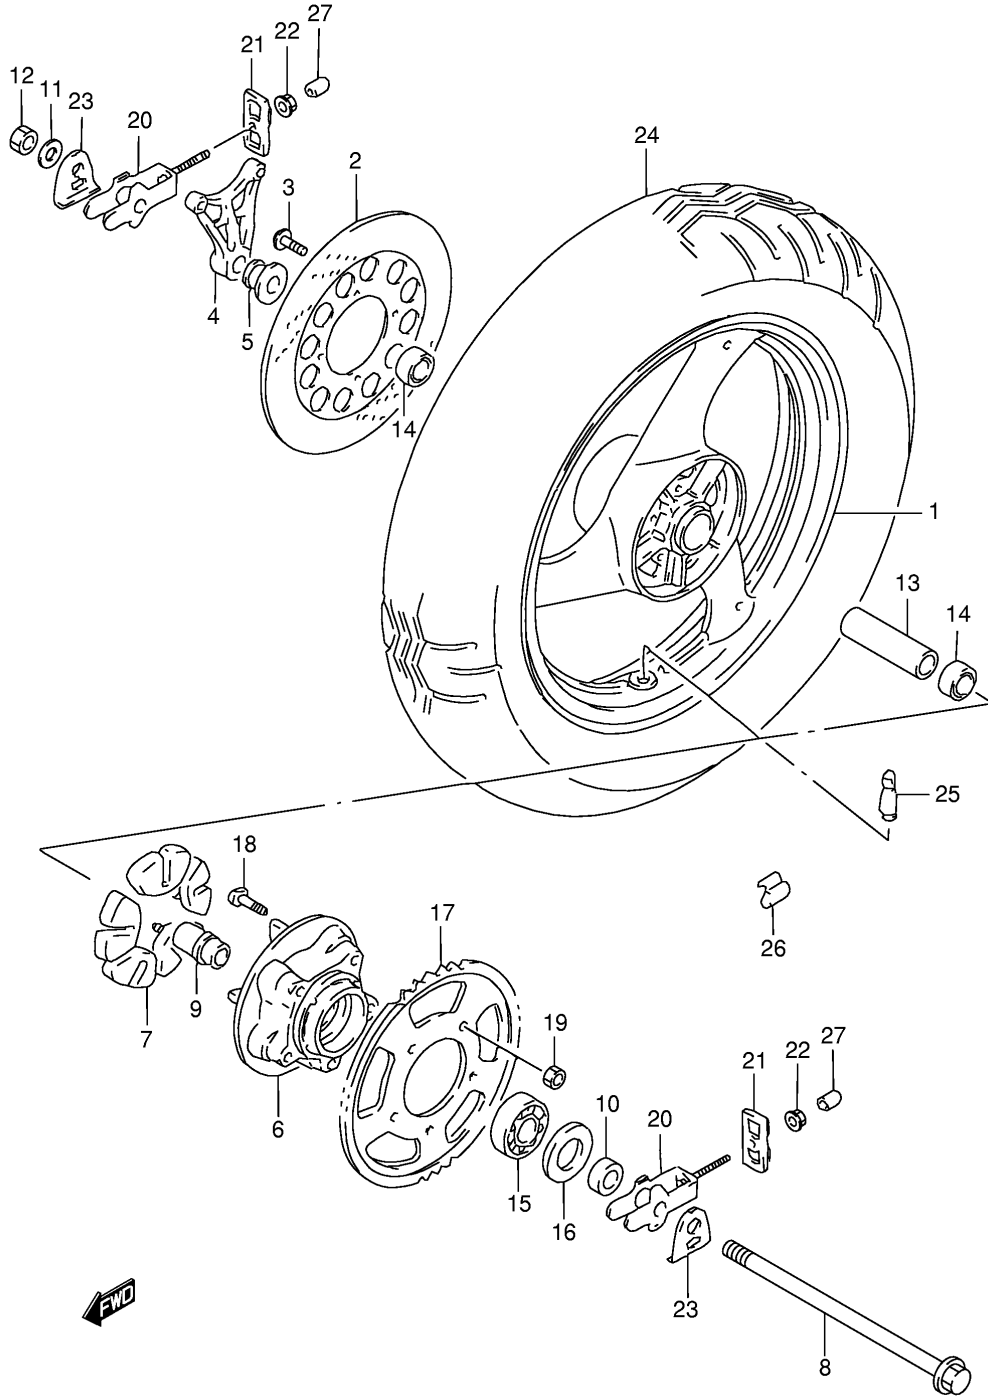

Ref No	Part No	Description
1	64111-34C00-12R	Wheel, Rear (mt3.50x17) Silver
2	69211-01D00	Disc, Rear Brake
3	09106-08131	Bolt
4	69721-43400	Bracket, Caliper
5	64740-19C00	Spacer, Rear Axle,rh
6	64611-17C01	Drum, Rear Sprocket
7	64651-27A01	Absorber, Rear Hub Shock
8	64711-19C00	Axle, Rear
9	64733-34C00	Retainer, Drum
10	64751-34C00	Spacer, Rear Axle,lh
11	09160-17013	Washer
12	08319-21168	Nut
13	09180-17067	Spacer, Bearing (17.5x25x88)
14	08143-63037	Bearing
15	09262-25073	Bearing (25x62x17)
16	09285-35001	Oil Seal (35x62x8)
17	64511-20C11	Sprocket, Rear (nt:47)
18	09119-10037	Bolt
19	08319-31107	Nut
20	61410-20C02	Adjuster, Chain
21	61421-20C01	Plate, Guide (white)
22	08319-31087	Nut
23	61445-20C01	Washer, Chain Adjuster
24	65110-20CB0	Tire, Rear (150/70vb17 V250)
25	43130-24A11	Valve Assy, Wheel Rim Tr412
26	55411-00A00	Balancer (10g)
26	55412-00A01	Balancer (20g)
27	61442-33300	Cap

Metzeler