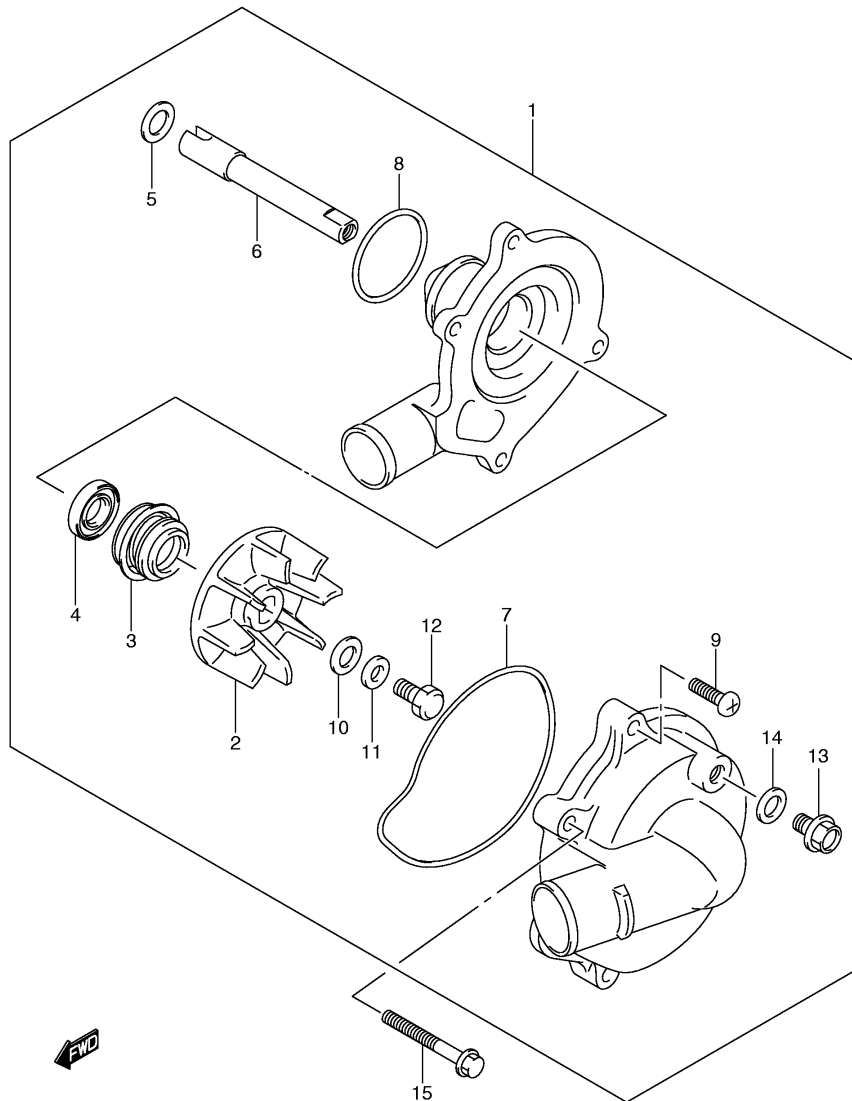

FIG.18

Ref No	Part No	Description
1	17400-01H10	Pump Assy, Water
2	17491-01H00	• Impeller
3	17470-02F10	• Seal, Mechanical
4	17461-01H00	• Seal, Oil
5	17432-07G00	• Washer
6	17511-01H00	• Shaft
7	17418-33400	• O Ring
8	17435-33400	• O Ring
9	02112-0616A	• Screw
10	09168-06016	• Gasket (6x15x2.2)
11	09164-06006	• Washer
12	09100-06099	• Bolt (6x13)
13	17415-20920	• Bolt, Drain
14	09168-08016	• Washer
15	01547-0635A	Bolt