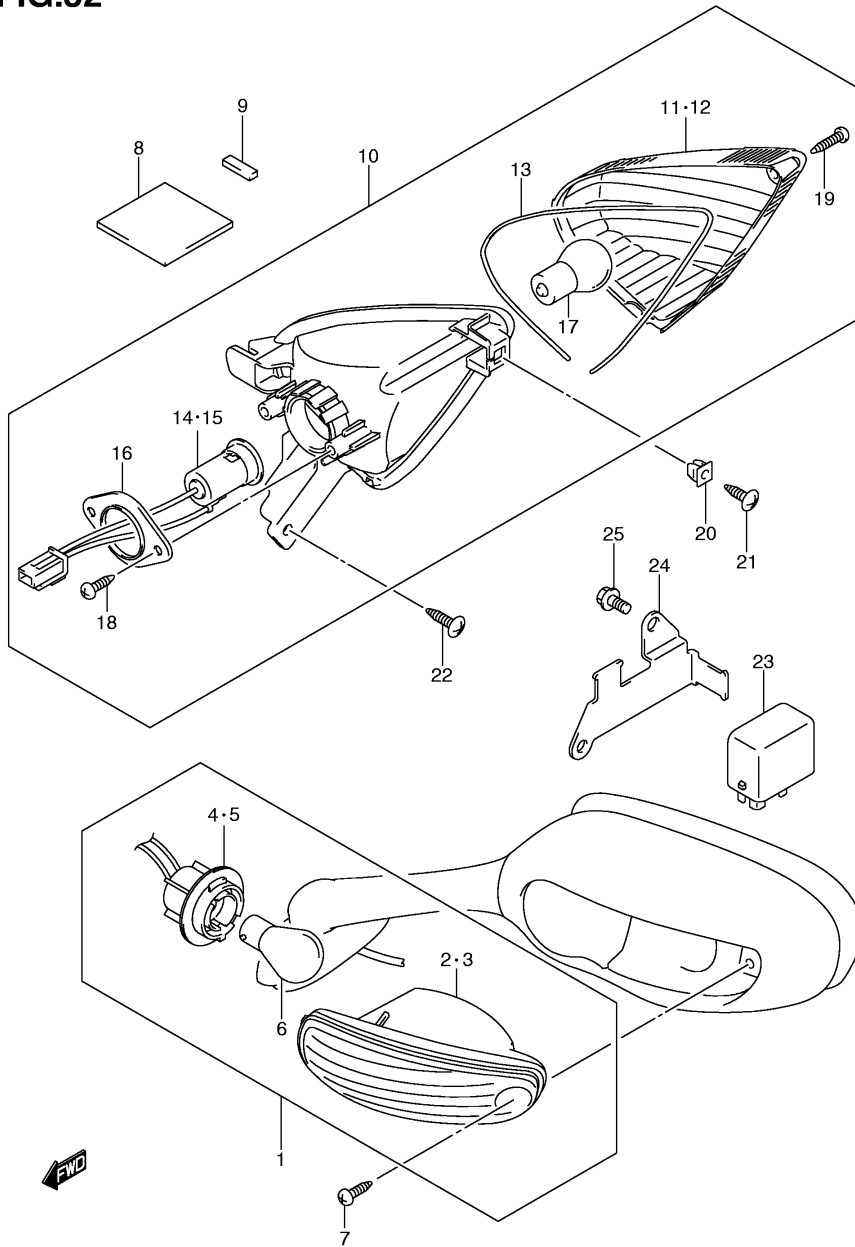

FIG.32

Ref No	Part No	Description
1	35601-41G00	Lamp Assy, Front, R
1	35602-41G00	Lamp Assy, Front, L
2	35610-41G00	• . Lamp Unit, R
3	35630-41G00	• . Lamp Unit, L
4	35618-10G50	• . Socket & Cord, R
5	35638-10G50	• . Socket & Cord, L
6	09471-12186	• . Bulb (12v21w)
7	09132-04032	Screw (4x20)
8	33652-20C00	Tape, Front (50x50x5)
9	94443-21H00	Cushion, Front (20x5x0.4)
10	35603-21H00	Lamp Assy, Rear, R
10	35604-21H00	Lamp Assy, Rear, L
11	35652-21H00	• . Lens, R
12	35672-21H00	• . Lens, L
13	35653-21H00	• . Gasket
14	35658-41G00	• . Socket & Cord, R
15	35678-41G00	• . Socket & Cord, L
16	35716-07A30	• . Plate, Rear
17	09471-12186	• . Bulb (12v21w)
18	03211-0412A	• . Screw
19	03212-04169	• . Screw
20	09148-04021	Nut, Rear Turnsignal
21	03541-0412A	Screw, Rear
22	03541-0512A	Screw, Rear
23	38610-03F00	Relay Assy, Turnsignal
24	38621-37H00	Bracket, Relay
25	01550-0612A	Nut, Brkt