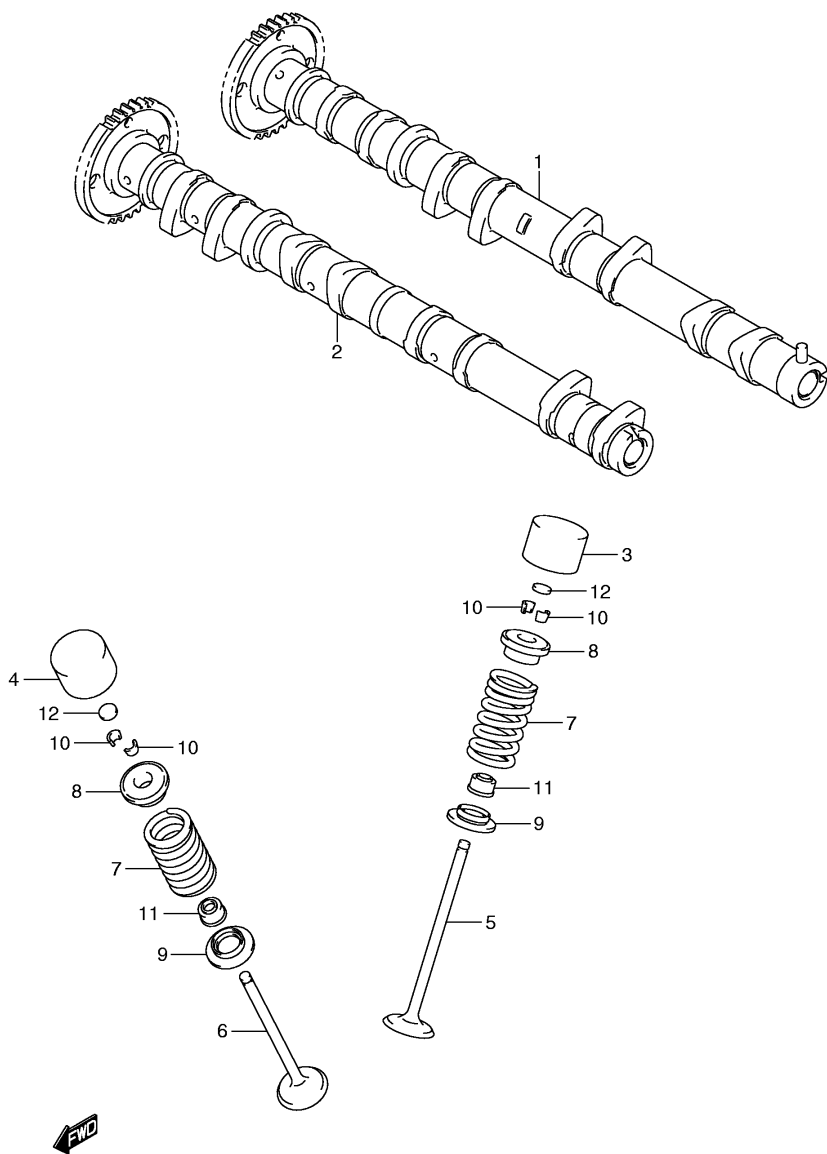

FIG.10

Ref No	Part No	Description
1	12710-38H00	Camshaft, Intake
2	12720-38H00	Camshaft, Exhaust
3	12891-17E00	Tappet, Intake
4	12891-35F00	Tappet, Exhaust
5	12911-02H00	Valve, Intake
6	12912-02H00	Valve, Exhaust
7	12921-02H00	Spring, Valve
8	12931-29G00	Retainer, Valve Spring
9	12933-29G00	Seat, Valve Spring
10	12932-32C00	Cotter, Valve
11	09289-04002	Oil Seal
12	12892-05C00-120	Shim, Tappet (t:1.20)
12	12892-05C00-125	Shim, Tappet (t:1.25)
12	12892-05C00-130	Shim, Tappet (t:1.30)
12	12892-05C00-135	Shim, Tappet (t:1.35)
12	12892-05C00-140	Shim, Tappet (t:1.40)
12	12892-05C00-145	Shim, Tappet (t:1.45)
12	12892-05C00-150	Shim, Tappet (t:1.50)
12	12892-05C00-155	Shim, Tappet (t:1.55)
12	12892-05C00-160	Shim, Tappet (t:1.60)
12	12892-05C00-165	Shim, Tappet (t:1.65)
12	12892-05C00-170	Shim, Tappet (t:1.70)
12	12892-05C00-175	Shim, Tappet (t:1.75)
12	12892-05C00-180	Shim, Tappet (t:1.80)
12	12892-05C00-185	Shim, Tappet (t:1.85)
12	12892-05C00-190	Shim, Tappet (t:1.90)
12	12892-05C00-195	Shim, Tappet (t:1.95)
12	12892-05C00-200	Shim, Tappet (t:2.00)
12	12892-05C00-205	Shim, Tappet (t:2.05)
12	12892-05C00-210	Shim, Tappet (t:2.10)
12	12892-05C00-215	Shim, Tappet (t:2.15)
12	12892-05C00-220	Shim, Tappet (t:2.20)
13	12800-05830	Shim Set, Tappet T:1.20, 1.25...2.95, 3.00
14	99000-69491	• . Case, Tappet Shim

(5pcs.each) & No.14