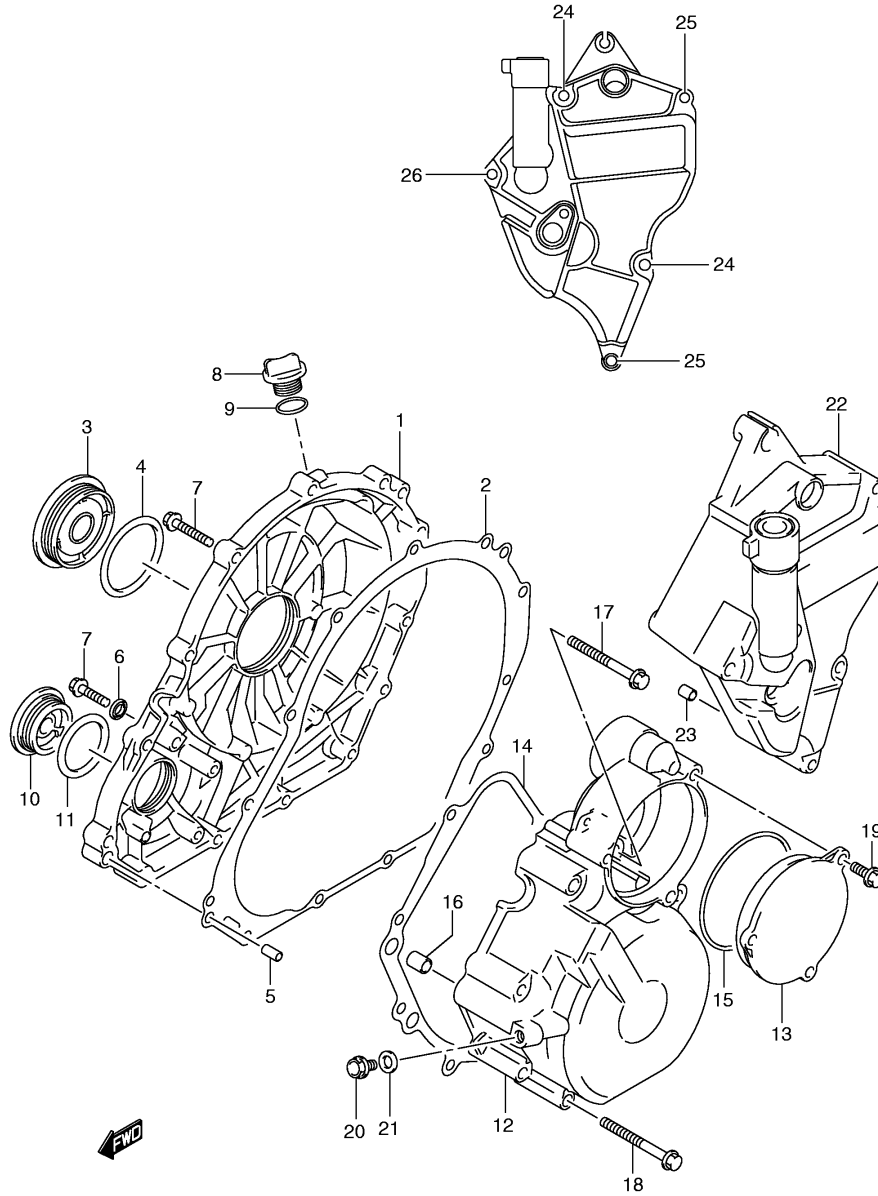

GSX-R750K8 E03 E28\_004  
 CRANKCASE

**FIG.4**

Ref No	Part No	Description
50	11322-01H00	Plate, Lower
51	09103-06188	Bolt

GSX-R750K8 E03 E28\_004  
 CRANKCASE

**FIG.5**

Ref No	Part No	Description
1	11341-37H00	Cover, Clutch
2	11482-01H00	Gasket, Clutch Cover
3	11342-41G10	Cap, Clutch Release Adjust
4	09280-54001	O Ring (d:2.4,id:52.6)
5	04211-09189	Pin
6	09168-06023	Gasket (5.8x13x1.2)
7	09103-06213	Bolt
8	11971-25D00	Plug, Engine Oil Filter
9	09280-17003	O Ring (d:3.1,id:16.8)
10	09259-36021	Plug, Shaft Hole
11	09280-33004	O Ring (d:3.1,id:32.7)
12	11351-01H02	Cover, Generator
13	11352-01H00	Cap, Starter Idle Gear
14	11483-01H00	Gasket
15	09280-71008	O Ring
16	04211-09149	Pin
17	09103-06212	Bolt
18	09103-06238	Bolt
19	09103-06274	Bolt
20	09103-06222	Plug, Oil Gallery
21	09168-06018	Gasket
22	11361-01H00	Cover, Engine Sprocket
23	04211-09129	Pin
24	09103-06224	Bolt (6x45)
25	09103-06239	Bolt (6x65)
26	09103-06257	Bolt (6x75)

(5pcs.each) & No.14

**FIG.11**

Ref No	Part No	Description
1	12760-39F00	Chain, Cam Shaft Drive
2	12771-37H00	Guide, Cam Chain No.1
3	12782-29G00	Guide, Cam Chain No.2
4	12811-02H00	Tensioner, Cam Chain
5	12812-31G00	Bolt
6	12830-37H00	Adjuster Assy, Tensioner
7	12837-02H00	Gasket, Adjuster
8	07130-0625B	Bolt