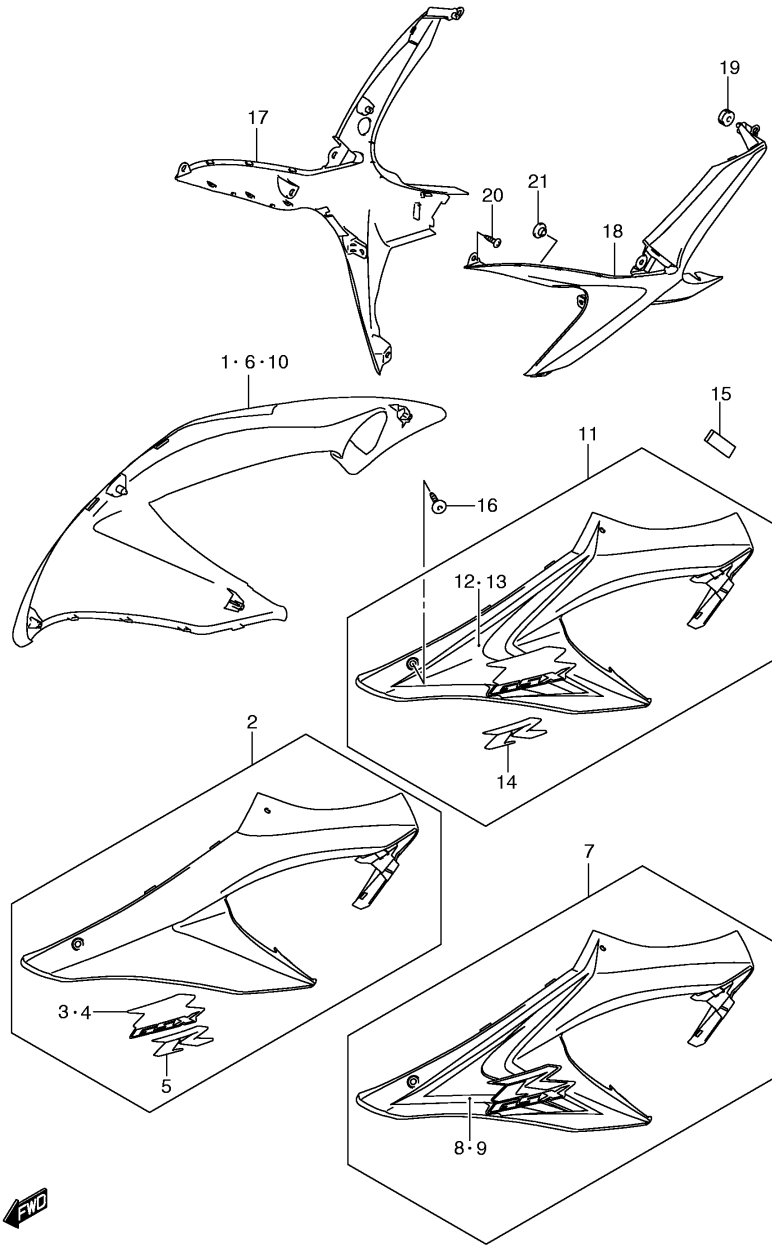

FIG.52

Ref No	Part No	Description
1	94490-37H20-019	Cowling, Side Rh (black)
2	94440-37H20-019	Cowling, Side Lh (black)
3	68681-21H10-CTY	• . Emblem, "gsx" Rh
4	68691-21H10-CTY	• . Emblem, "gsx" Lh
5	68681-37HA0	• . Emblem, "r"
6	94490-38H00-YKY	Cowling, Side Rh (blue)
7	94440-38H00-YKY	Cowling, Side Lh (blue)
8	68685-38H00-FNH	• . Tape, Rh
9	68695-38H00-FNH	• . Tape, Lh
10	94490-38H10-019	Cowling, Side Rh (black)
11	94440-38H10-019	Cowling, Side Lh (black)
12	68685-38H10-FNM	• . Tape, Rh
13	68695-38H10-FNM	• . Tape, Lh
14	68681-37HA0	• . Emblem, "r"
15	94478-37H00	Cushion
16	09139-05077	Screw
17	94475-37H00-YKV	Cover, Under Cowl Rh (black)
17	94475-37H00-YBD	Cover, Under Cowl Rh (white)
17	94475-37H00-YLF	Cover, Under Cowl Rh (gray)
18	94485-37H00-YKV	Cover, Under Cowl Lh (black)
18	94485-37H00-YBD	Cover, Under Cowl Lh (white)
18	94485-37H00-YLF	Cover, Under Cowl Lh (gray)
19	09320-08028	Cushion, Side Cowl
20	03541-0516A	Screw
21	09320-06026	Cushion, Cowl Cover

GSX-R750K8 E03 E28_052
SIDE COWLING