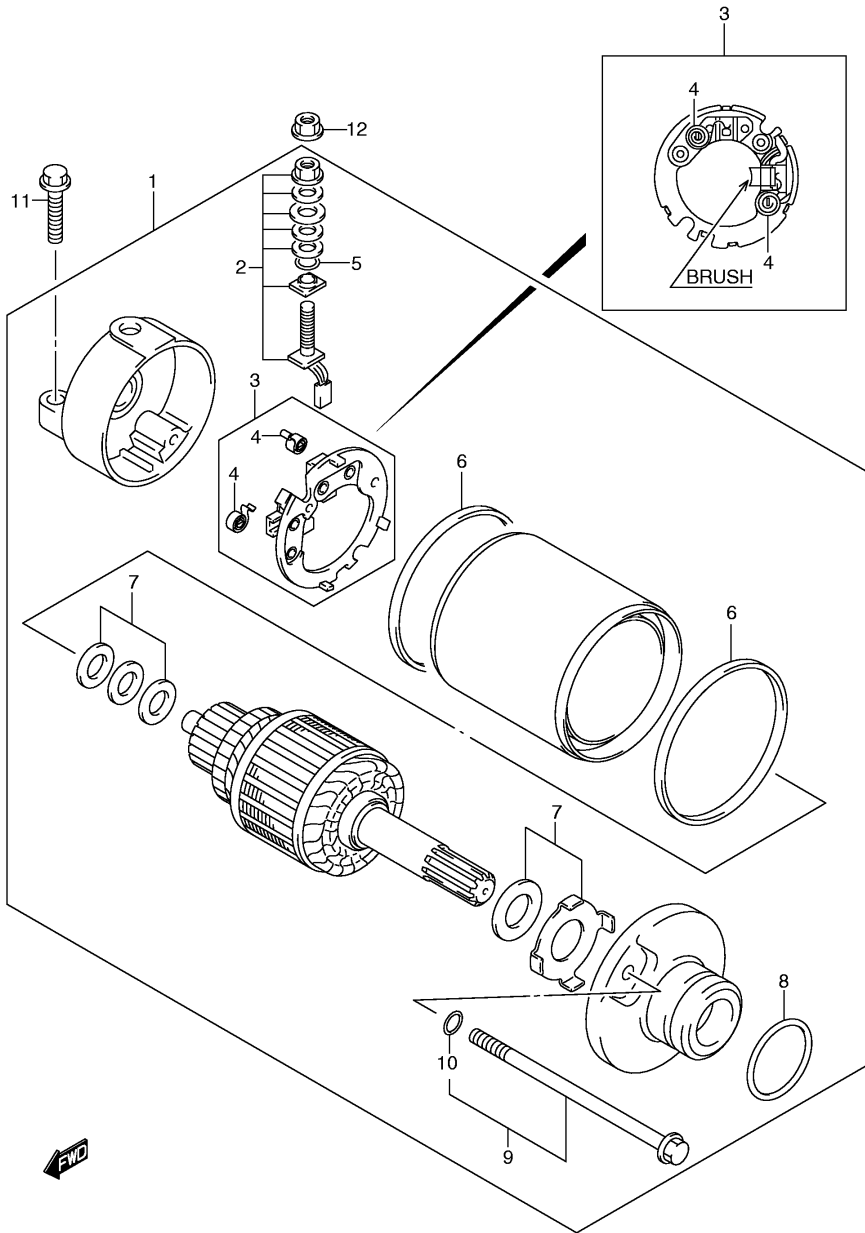

FIG.25

Ref No	Part No	Description
1	31100-37H00	Motor Assy, Starting
2	31130-13E00	• . Brush Terminal Set
3	31132-13E00	• . Brush Holder Set
4	31135-31300	•• .. Spring, Brush
5	31143-49040	• . O Ring
6	31264-13E00	• . O Ring
7	31170-19B10	• . Washer Set
8	09280-24003	• . O Ring (d:3.0,id:24.5)
9	31280-15D10	• . Set Bolt
10	31156-13E00	•• .. O Ring
11	09103-06212	Bolt (6x25)
12	08361-3506A	Nut