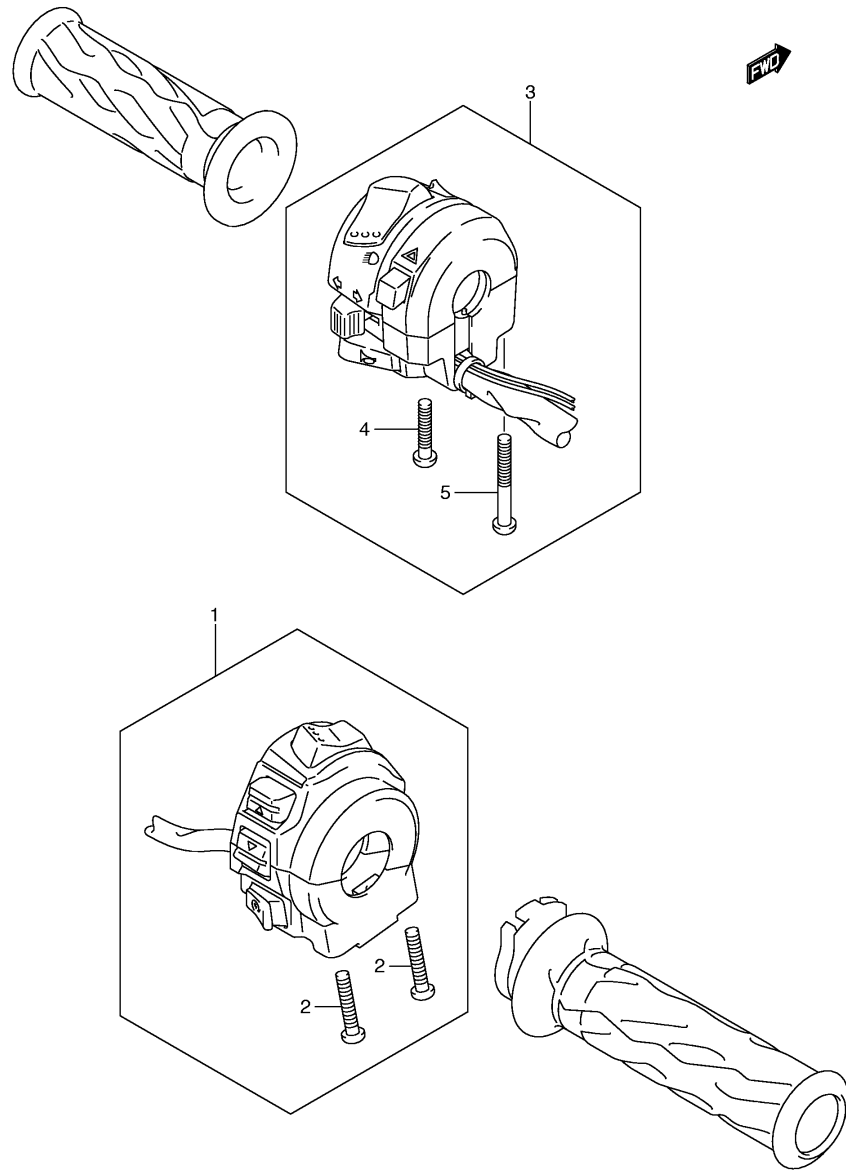

FIG.35

Ref No	Part No	Description
1	37200-21H01	Switch Assy, Handle, Rh
2	02112-0530A	• . Screw
3	37400-37H10	Switch Assy, Handle Lh
4	02112-0525A	• . Screw
5	02112-05453	• . Screw