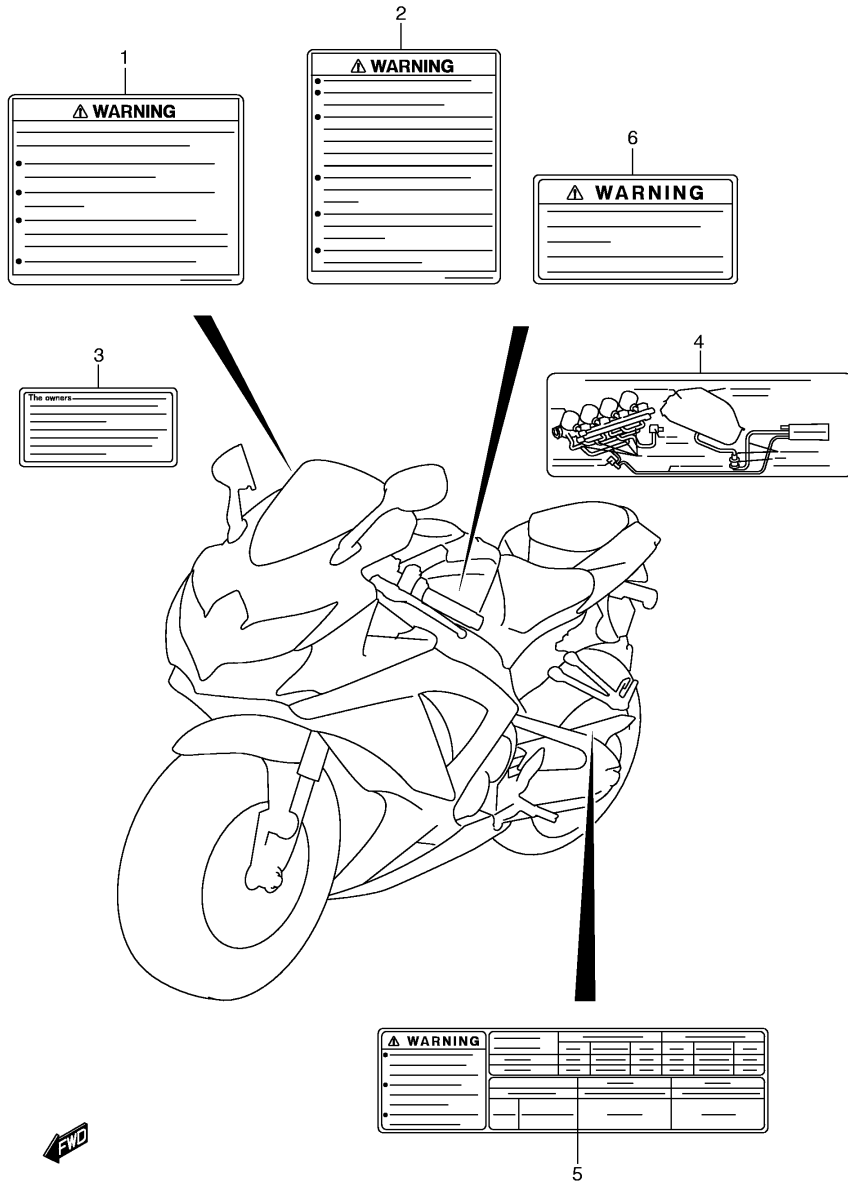

FIG.54

Ref No	Part No	Description
1	68319-29F00	Label, Warning
1	68319-29F10	Label, Warning
2	68922-29F00	Label, Screen
2	68922-29F30	Label, Screen
3	68353-26E02	Label, Notice
4	68387-37H00	Label, Routing
5	68332-38H10	Label, Tire Information
5	68332-38H00	Label, Tire Information
6	68613-24F00	Label, Steering
6	68613-18E00	Label, Steering
7	99011-38H50-03A	Manual, Owner's
7	99011-38H50-01A	Manual, Owner's
7	99011-38H50-01F	Manual, Owner's