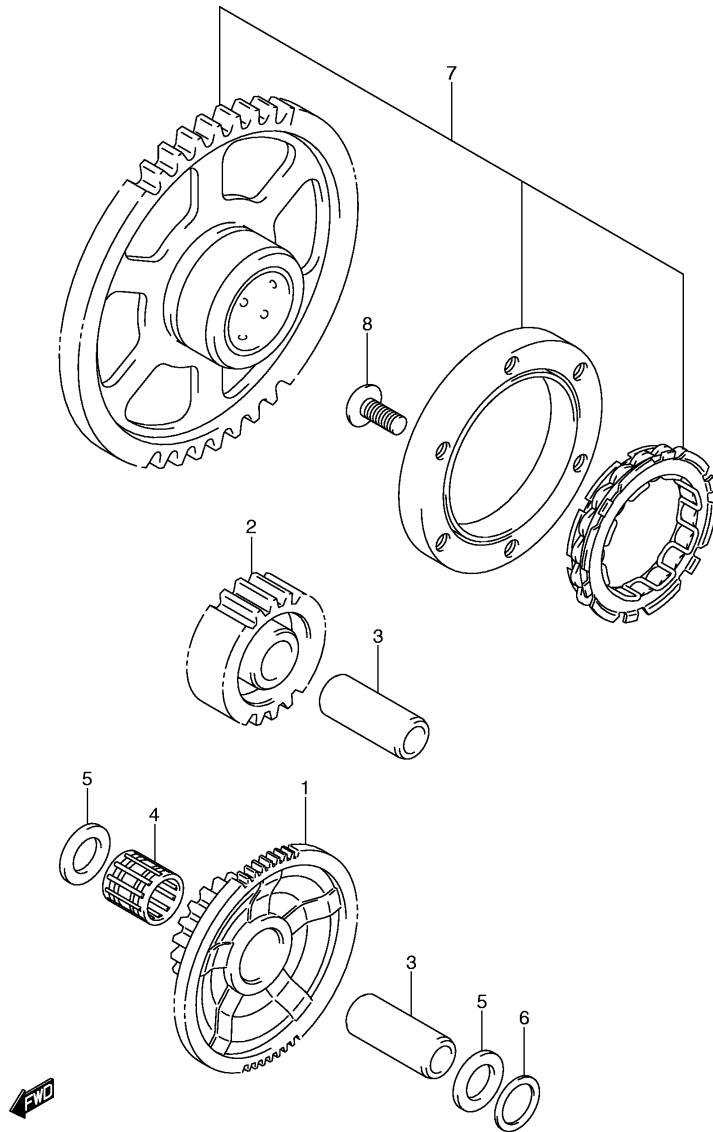

GSX-R750K8 E03 E28\_005  
 CRANKCASE COVER

**FIG.6**

Ref No	Part No	Description
1	11511-01H00	Pan, Oil
2	11489-01H00	Gasket
3	01547-0625A	Bolt
4	09103-06204	Bolt (6x30)
5	09168-06023	Gasket (5.8x13x1.2)
6	09247-14036	Plug, Oil Drain
7	09168-14002	Gasket
8	37820-33D10	Switch, Oil Pressure
9	37822-33D00	• Bolt
10	16400-01H00	Pump Assy, Oil
11	01547-0635A	Bolt
12	09280-15007	O Ring
13	04211-09149	Pin
14	16321-01H00	Sprocket, Drive
15	09181-10158	Washer
16	16331-01H00	Sprocket, Driven
17	09103-06285	Bolt (6x12)
18	16310-01H00	Chain, Oil Pump Drive
19	16440-24F00	Valve Assy, Oil Relief
20	09280-13004	• O Ring (d:1.9,id:13.0)
21	16520-01H00	Strainer, Engine Oil No.1
22	09280-25004	O Ring

GSX-R750K8 E03 E28\_006  
 OIL PAN/OIL PUMP

**FIG.8**

Ref No	Part No	Description
1	12611-01H00	Gear, Starter Idle No.1
2	12612-01H00	Gear, Starter Idle No.2
3	09206-12007	Pin
4	09263-12023	Bearing (12x16x15.8)
5	09181-12167	Washer, Starter Idle No.1
6	09164-12021	Washer
7	12600-01810	Clutch Set, Starter
8	09139-06153	Bolt (6x30)

(5pcs.each) & No.14

**FIG.11**

Ref No	Part No	Description
1	12760-39F00	Chain, Cam Shaft Drive
2	12771-37H00	Guide, Cam Chain No.1
3	12782-29G00	Guide, Cam Chain No.2
4	12811-02H00	Tensioner, Cam Chain
5	12812-31G00	Bolt
6	12830-37H00	Adjuster Assy, Tensioner
7	12837-02H00	Gasket, Adjuster
8	07130-0625B	Bolt