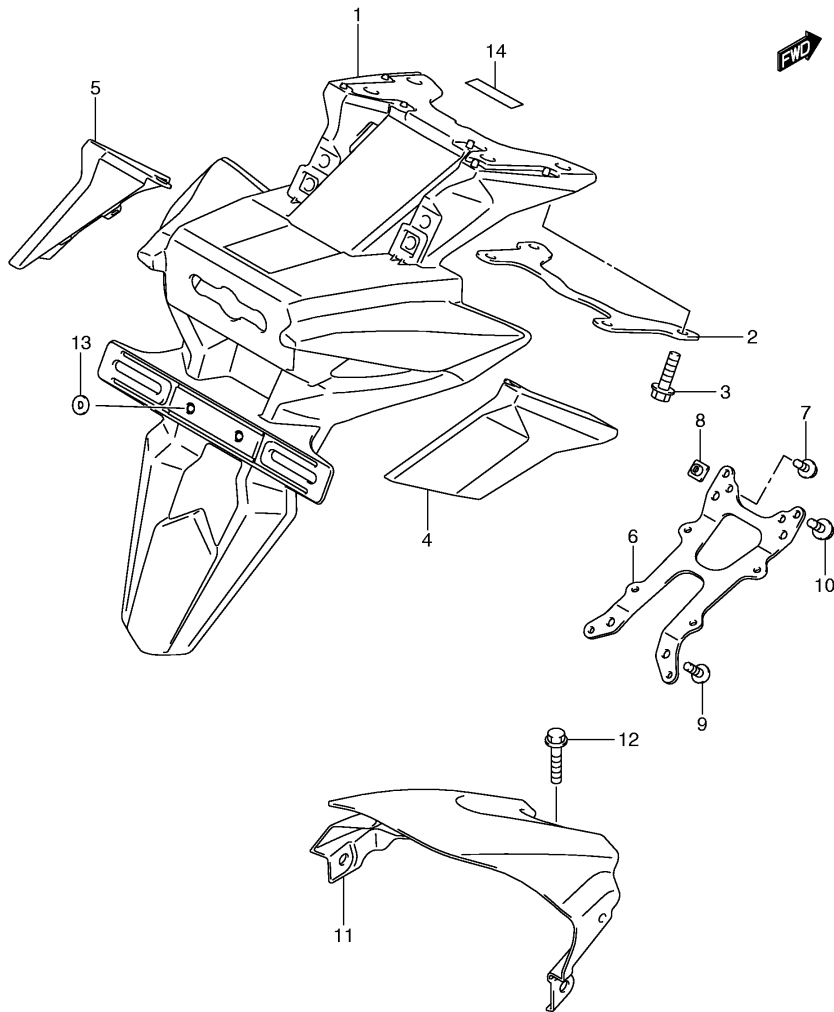

FIG.48

Ref No	Part No	Description
1	63113-37H00	Fender, Rear Lower
2	63122-37H00	Plate, Rear Fender
3	09103-06282	Bolt
4	63170-37H00-YMC	Cover, Rear Rh (silver)
5	63180-37H00-YMC	Cover, Rear Lh (silver)
6	63121-37H00	Bracket, Rear Fender
7	09139-06108	Bolt, Bracket
8	09152-06024	Nut
9	03541-0616B	Screw, Rear
10	07120-0510B	Bolt, Rear Cover
11	63114-01H02	Fender, Lower
12	09103-06302	Bolt
13	08322-0106A	Washer, License Plate
14	94423-03H00	Cushion, Cover