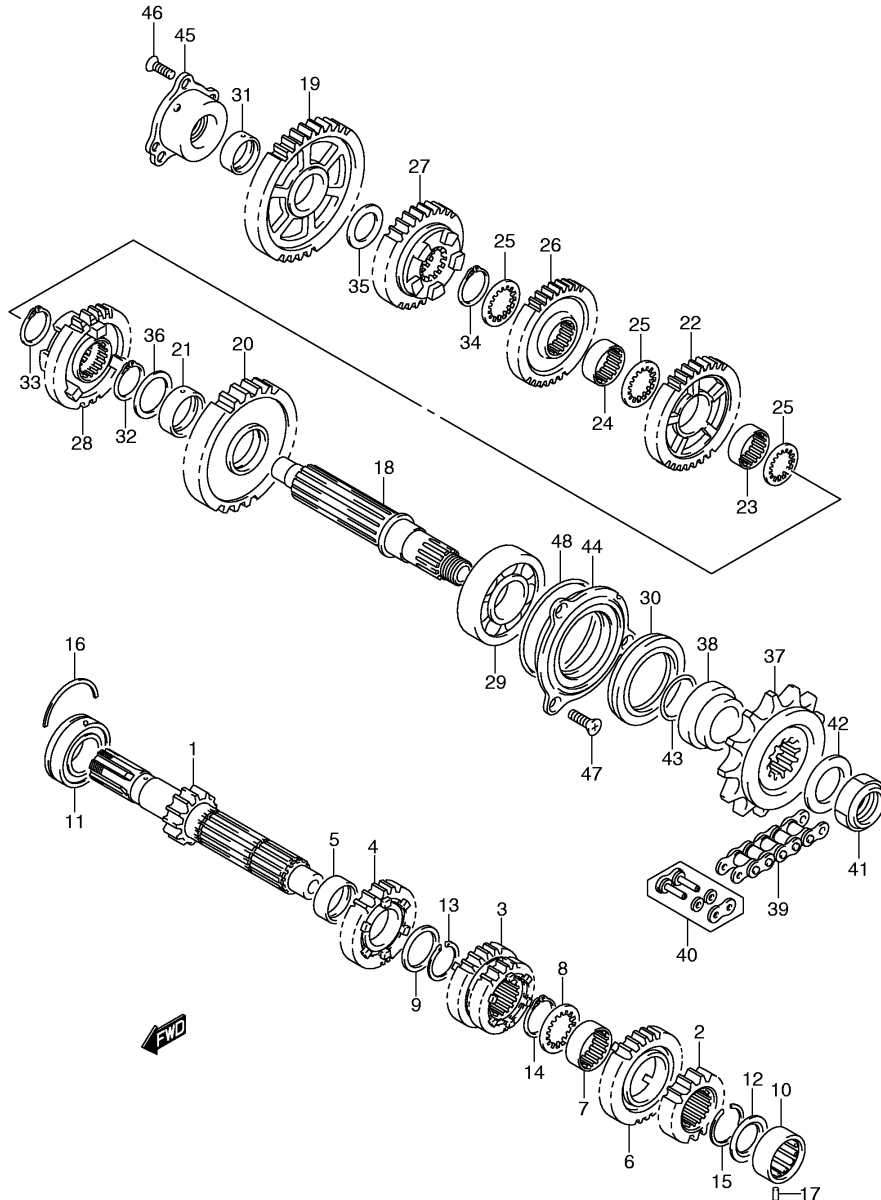

FIG.23

Ref No	Part No	Description
1	24120-01H00	Shaft, Counter (nt:14)
2	24221-35F00	Gear, 2nd Drive (nt:19)
3	24231-01H00	Gear, 3rd & 4th (nt:21/24)
4	24251-01H00	Gear, 5th Drive (nt:23)
5	24252-35F00	Bush 5th Drive Gear
6	24261-01H01	Gear, 6th Drive (nt:24)
7	24262-35F00	Bush, 6th Drive Gear
8	09167-27001	Washer, 6th Drive
9	09160-27008	Washer, 5th Drive
10	09263-20087	Bearing, Cntr Lh
11	09262-25150	Bearing, Cntr Rh
12	09285-20006	Seal, Oil (20x31.2x2.7)
13	09380-27006	Circlip, 5th Drive
14	09380-27006	Circlip, 6th Drive
15	09380-27004	Circlip, 2nd Drive
16	09390-62012	C Ring, Cntr Rh
17	09261-06003	Pin, Counter Shaft, Lh
18	24131-01H01	Shaft, Drive
19	24311-35F20	Gear, 1st Driven (nt:39)
20	24321-35F11	Gear, 2nd Driven (nt:39)
21	24322-35F00	Bush, 2nd Driven
22	24331-40F30	Gear, 3rd Driven (nt:36)
23	24262-17E01	Bush, 3rd Driven
24	24262-17E01	Bush, 4th Driven Gear
25	24333-02F00	Washer, 3rd & 4th Driven
26	24341-40F20	Gear, 4th Driven (nt:36)
27	24351-01H20	Gear, 5th Driven (nt:31)
28	24361-01H00	Gear, 6th Driven (nt:26)
29	09262-28045	Bearing, Drive Shaft, Lh
30	09283-42018	Seal, Drive Shaft, Oil
31	09300-22008	Bush, 1st Driven Gear
32	09380-27006	Circlip, 2nd Driven Gear
33	09380-27006	Circlip, 3rd Driven Gear
34	09380-27006	Circlip, 4th Driven Gear
35	09181-22223	Washer, 1st Driven Lh
36	09160-27008	Washer, 2nd Driven
37	27510-20A20	Sprocket, Engine (nt:17)
38	27531-01H00	Spacer, Engine Sprocket
39	27600-33E40-116	Chain Assy (rk Gb525r0z5y)
40	27620-33E40	Joint Set
41	09159-20004	Nut, Engine Sprocket
42	09160-25009	Washer (25x41x3)
43	09280-24010	O Ring (d:2.4,id:23.7)
44	24751-01H10	Retainer, Drive Shaft, L
45	24771-01810	Housing, Drive Shaft Set
46	09139-06159	Screw, Drive Shaft (6x20)
47	09139-06159	Screw, Retainer (6x20)
48	09280-68009	O Ring