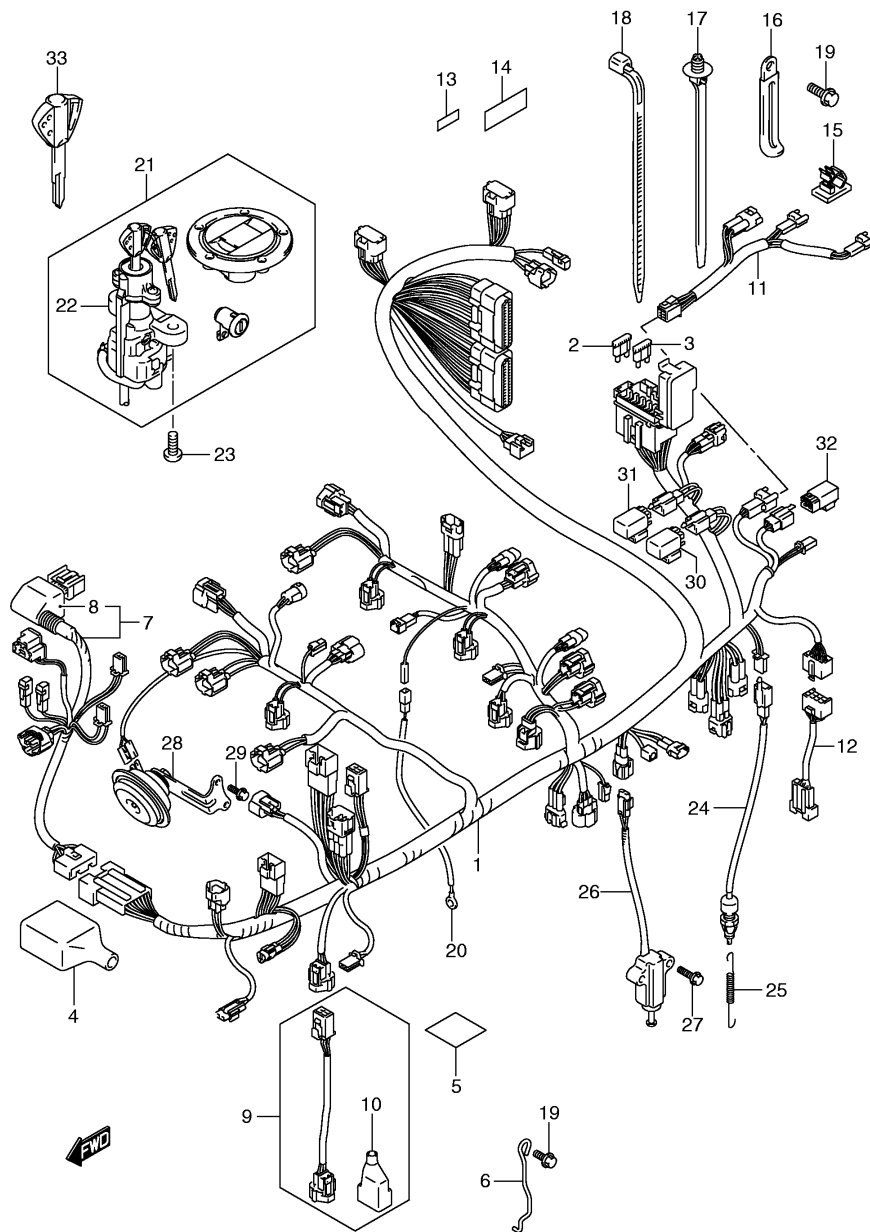

FIG.34

Ref No	Part No	Description
1	36610-37H30	Harness, Wiring No.1
2	09481-10501	• . Fuse (10a)
3	09481-15501	• . Fuse (15a)
4	36618-18G00	• . Boot
5	33652-29F00	Protector, Harness (30x80x1)
6	36619-37H00	Guide, Wiring Harness
7	36620-37H00	Harness, Wiring No.2
8	36618-41G00	• . Cover, Speedometer
9	36854-37H00	Wire, Actuator Lead
10	13311-01H10	• . Boot
11	36855-37H00	Wire, Rear Comb
12	36857-37H00	Wire, Relay Lead
13	36920-37H00	Protector (10x25x0.13)
14	36920-45G00	Protector (20x50x2.0)
15	09403-06310	Clamp
16	09404-06429	Clamp (l:45)
17	09407-17403	Clamp (l:170)
18	09407-14403	Clamp (l:125)
19	01550-0612A	Bolt
20	36851-01H00	Wire, Oil Pressure Lead
21	37101-40820	Lock Set
21	37101-40840	Lock Set
22	37100-41G10	• . Lock Assy, Steering
23	09139-08016	Screw, Steering Lock
24	37740-45D00	Switch Assy, Stop Lamp
25	09443-06087	Spring
26	37840-35F10	Switch Assy, Side Stand
27	01550-0616A	Bolt
28	38500-37H00	Horn Assy
29	01550-0616A	Bolt
30	38740-24X50	Relay Assy, Fan Motor
31	38740-24X50	Relay Assy, Fuel Pump
32	38740-39G00	Relay Assy, Head Lamp
33	37146-41G00	Key, Blank

GSX-R750K8 E03 E28_034
WIRING HARNESS