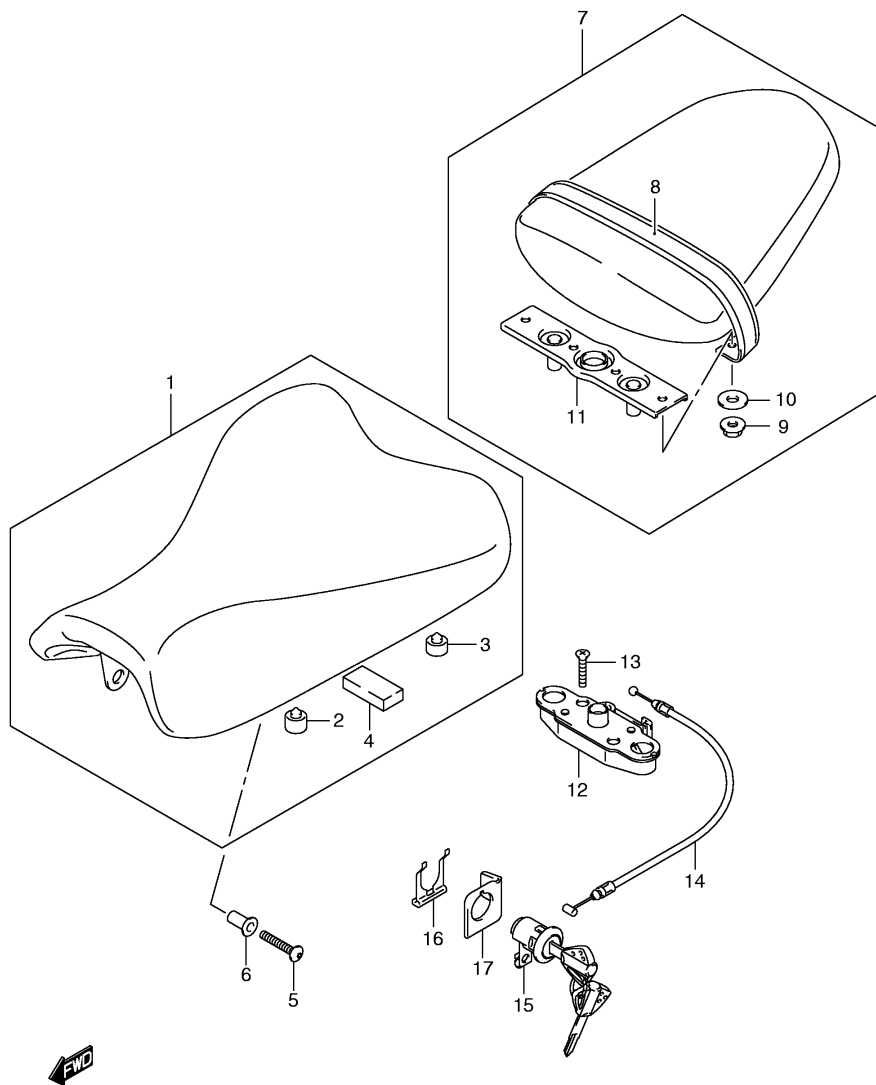

FIG.55

Ref No	Part No	Description
1	45100-37H00-6BY	Seat Assy (black)
2	09321-10039	• . Cushion, Front
3	09321-10011	• . Cushion
4	45149-37H00	• . Cushion
5	09139-06065-XC0	Bolt, Seat
6	09180-06320	Washer, Seat
7	45300-37H00-6BY	Seat Assy, Pillion (black)
8	45180-37H00-6BY	• . Band Assy, Seat
9	08319-3106A	• . Nut
10	09160-06088	• . Washer
11	45290-18G00	• . Striker
12	45220-20A01	Bracket, Seat Support
13	02122-0630A	Screw, Rear
14	45280-13A01	Cable, Seat Lock
15	95700-14810	Lock Set, Seat
16	45289-11F00	Plate, Seat Lock Assy
17	45288-14F00	Guide, Seat Lock Cable

GSX-R750K8 E03 E28_055
SEAT