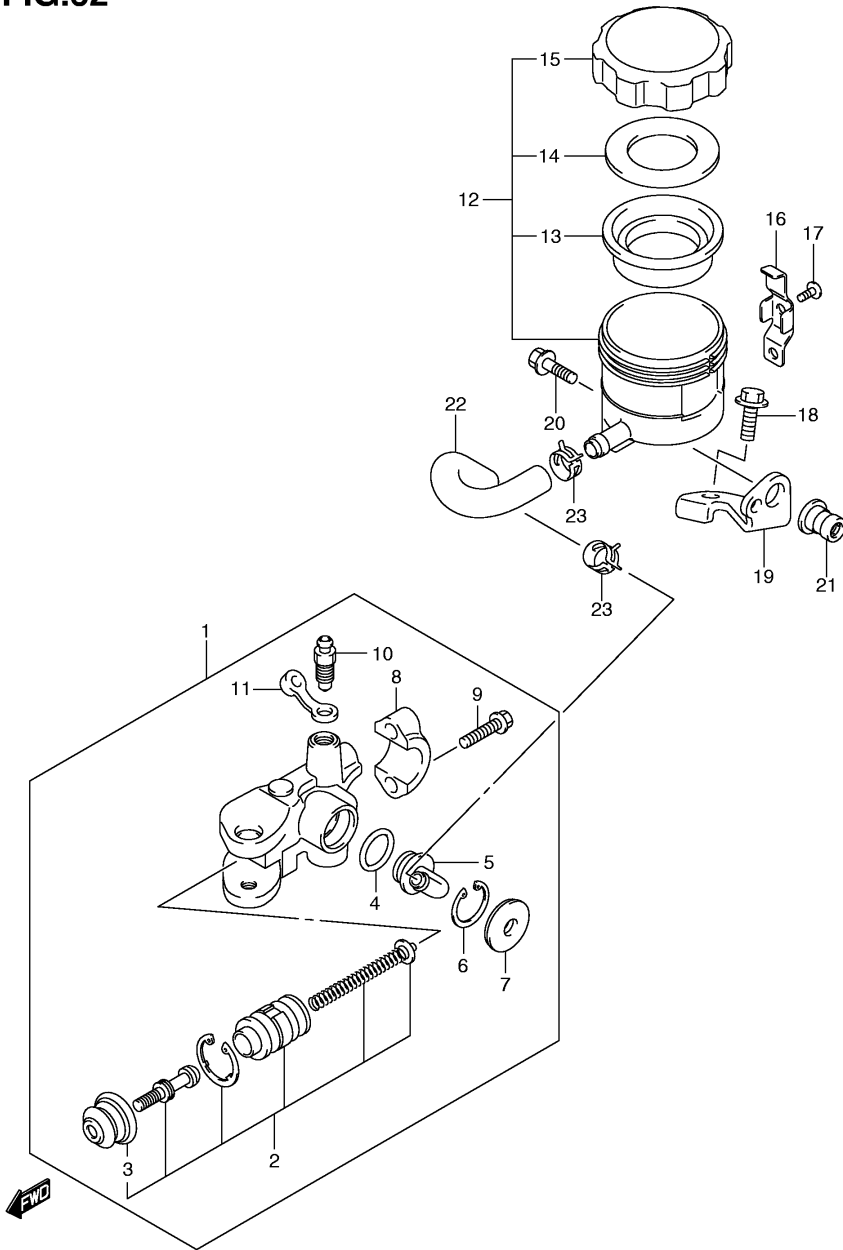

FIG.62

Ref No	Part No	Description
1	59600-01H20	Cylinder Assy, Front Master
2	59600-01810	• Piston/cup Set
3	59666-29G00	•• Boot
4	69686-34200	• O Ring
5	59672-17C00	• Connector
6	69674-00B20	• Circlip
7	59673-17C00	• Cover, Dust
8	59671-36500	• Holder
9	59675-02FA0	• Bolt
10	59121-01A00	• Bleeder
11	59122-01A00	• Cap, Bleeder
12	59740-07D00	Tank Assy, Reservoir
13	59667-18441	• Diaphragm
14	59668-18441	• Plate
15	59669-07D00	• Cap
16	59743-17C00	Plate, Tank Cap
17	02142-0410A	Screw
18	09111-05004	Bolt
19	59751-01H00	Bracket, Reservoir Tank
20	01547-0612A	Bolt
21	09159-05048	Nut
22	59731-01H00	Hose, Reservoir Tank
23	59735-17C00	Clamp, Hose