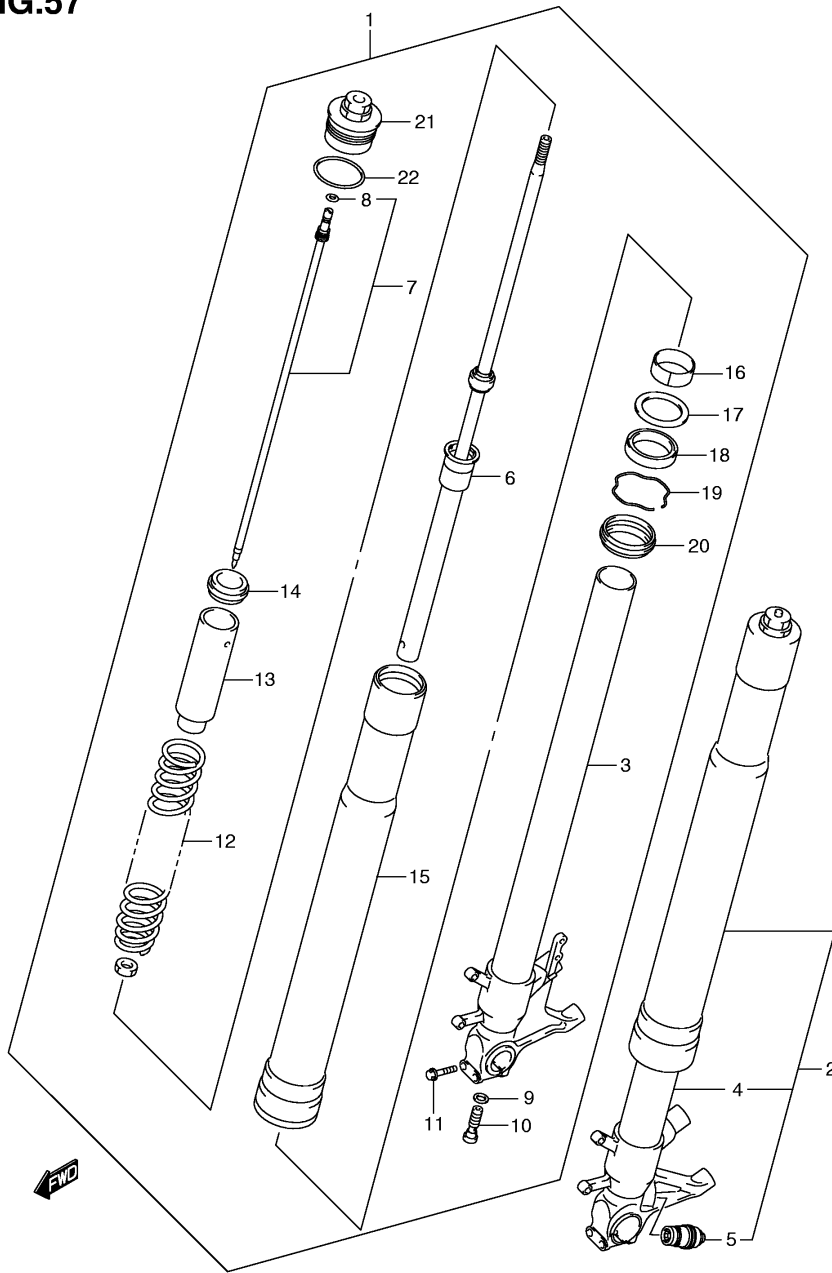

FIG.57

Ref No	Part No	Description
1	51103-38H00	Damper Assy, Front Fork Rh
2	51104-38H00	Damper Assy, Front Fork Lh
3	51110-38H00	. Tube, Inner Rh
4	51120-38H00	. Tube, Inner Lh
5	51830-38H00	. Piece, Adjuster Lower
6	52110-38H00	. Rod, Damper
7	51821-01H00	. Push Rod
8	09280-03002	.. O Ring
9	51161-38H00	. Packing
10	51147-38H00	. Bolt
11	51166-01H10	. Bolt, Axle Holder
12	51171-38H00	. Spring
13	51176-01H10	. Spacer, Spring
14	51175-22D00	. Joint, Spring Upper
15	51131-38H00	. Tube, Outer
16	51152-01H10	. Bush, Guide
17	51168-01H00	. Spacer, Seal
18	51153-01H10	. Seal, Oil
19	51556-38B00	. Ring, Stopper
20	51173-01H00	. Seal, Dust
21	51189-01H00	. Bolt, Fork
22	51187-01H00	. O Ring, Fork Bolt

GSX-R750K8 E03 E28_057
FRONT DAMPER