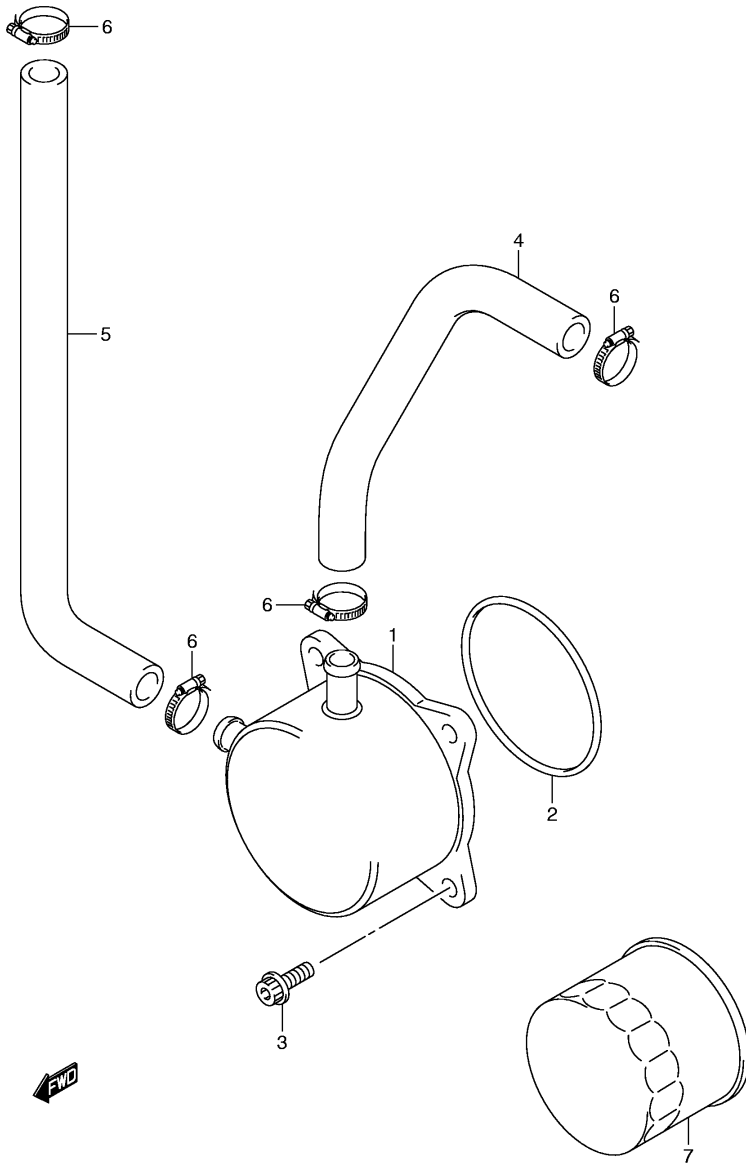

FIG.16

Ref No	Part No	Description
1	16600-01H00	Cooler Assy, Oil
2	09280-64003	O Ring (d:3.1,id:63.9)
3	09106-06099	Bolt
4	16461-01H00	Hose, Inlet
5	16471-01H10	Hose, Outlet
6	09402-22512	Clamp
7	16510-03G00-X07	Filter Assy, Engine Oil

GSX-R750K8 E03 E28_016
OIL COOLER