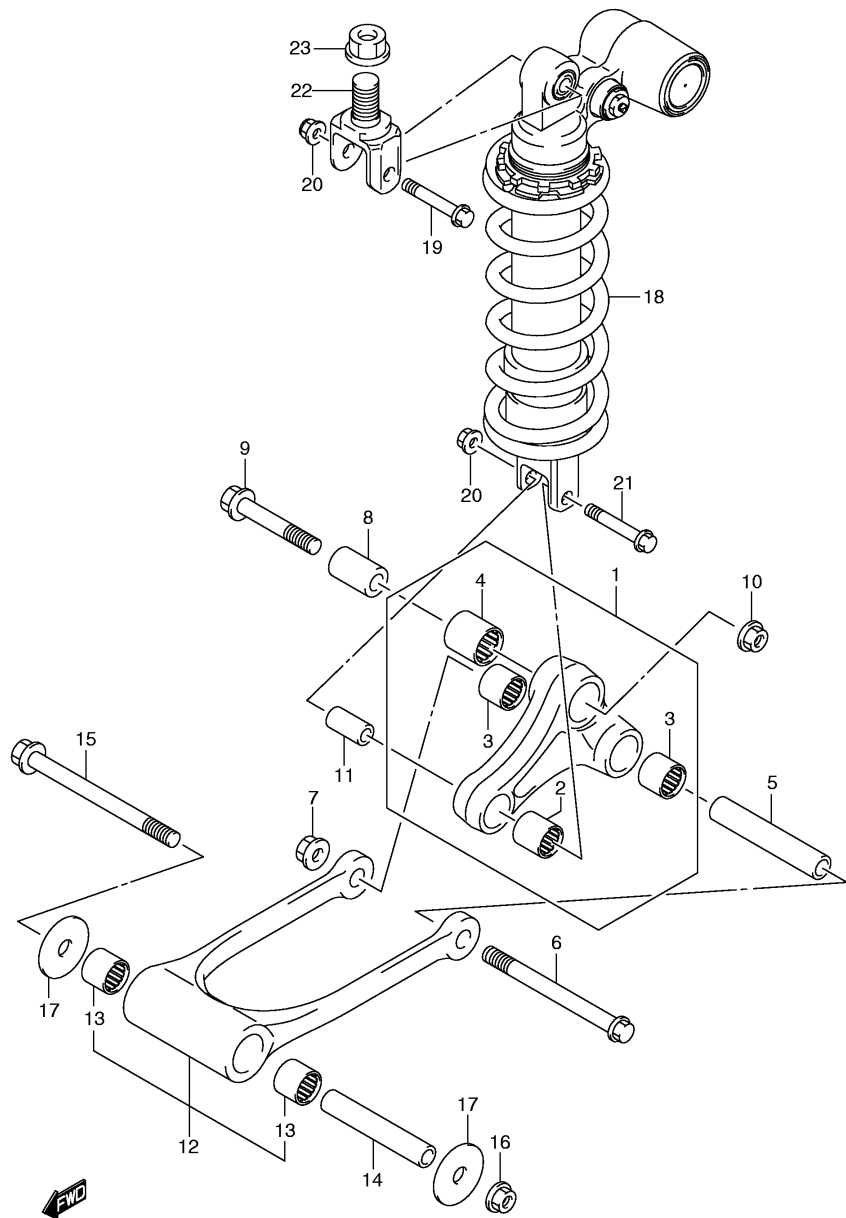

FIG.64

Ref No	Part No	Description	
1	62601-01850	Lever Set, Rear Cushion	
2	09263-17034	. Bearing, Front (17x24x26)	
3	09263-17037	. Bearing, Lower (17x24x25)	
4	09263-20074	. Bearing, Upper (20x27x32)	
5	62646-08G00	Spacer, Lower	
6	62621-42E20	Bolt, Lower	
7	09159-12056	Nut	
8	62317-27C10	Spacer, Upper	
9	62658-35F00	Bolt, Upper	
10	09159-12056	Nut	
11	62684-40A10	Spacer, Front	
12	62601-01870	Rod Set, Rear Cushion Lever	
13	09263-17037	. Bearing, Rod (17x24x25)	
14	62626-21H00	Spacer, Rod	
15	62621-21H00	Bolt, Rod	
16	09159-12056	Nut	
17	09160-12037	Washer	
18	62100-38H10-163	Absorber Assy, Rear Shock	(yellow)
18	62100-38H00-163	Absorber Assy, Rear Shock	(yellow)
19	09103-10143	Bolt, Upper (10x55)	
20	09159-10115	Nut	
21	09103-10143	Bolt, Lower (10x55)	
22	62993-35F00	Bracket, Absorber	
23	09159-20006	Nut	

GSX-R750K8 E03 E28_064
REAR CUSHION LEVER