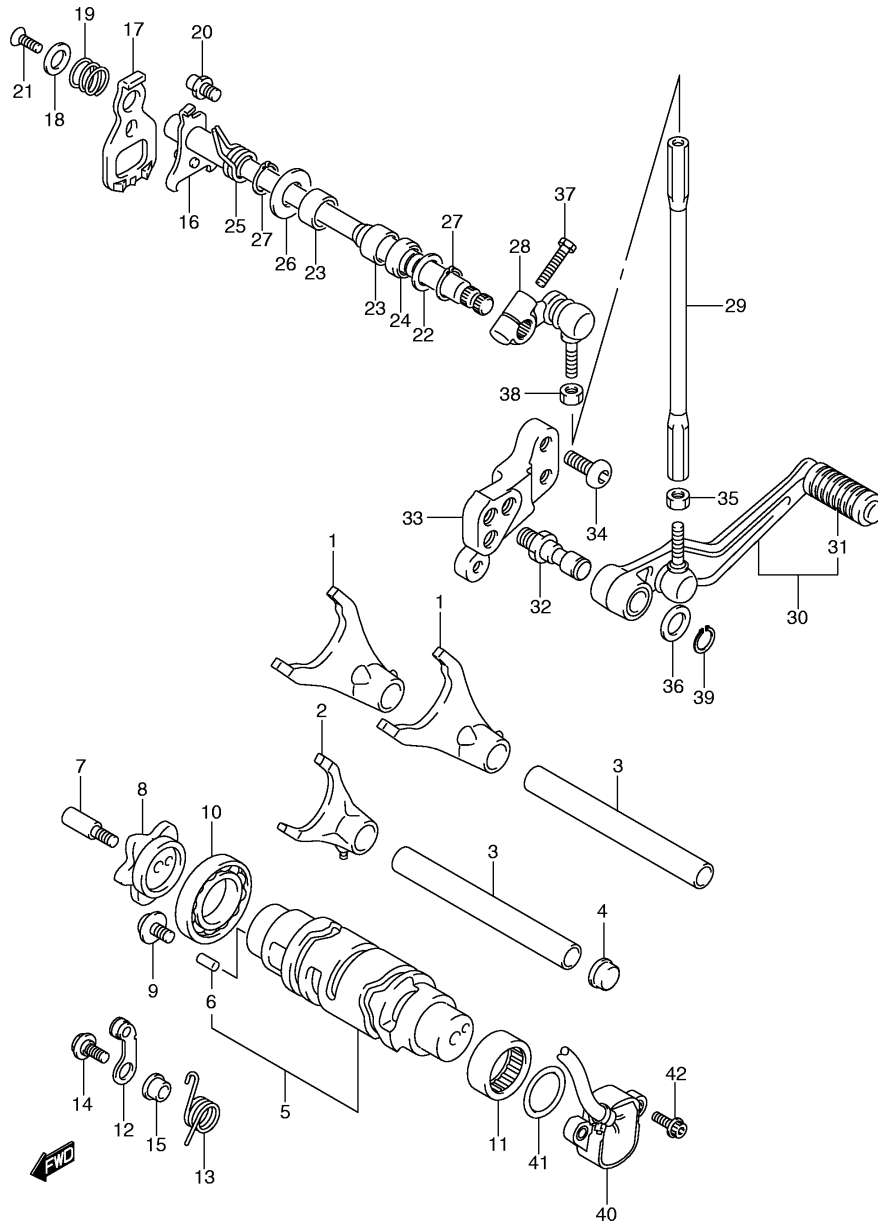

FIG.24

Ref No	Part No	Description
1	25211-01H01	Fork, Gear Shift, No.1
2	25231-01H01	Fork, Gear Shift, No.3
3	25411-35F00	Shaft, Gear Shift Fork
4	25712-37H00	Plug, Gear Shift Fork
5	25310-01H00	Cam, Gear Shift
6	04221-04089	• Pin, Shift Cam
7	25312-42F01	Bolt, Gear Shift Cam
8	25381-13E30	Plate, Gear Shift Cam
9	09136-06147	Screw, Gear Shift Cam
10	09262-25006	Bearing, Gear Shift Cam
11	09263-25018	Bearing, Gear Shift
12	25350-06G00	Stopper, Shift Cam
13	25355-01H00	Spring, Shift Cam Stopper
14	25357-01H00	Bolt, Shift Cam
15	25358-01H00	Spacer, Cam Stopper
16	25510-01H00	Shaft, Gear Shift
17	25512-06G10	Plate, Gear Shift Cam
18	25519-01H00	Washer, Gear Shift Shaft
19	25518-01H00	Spring, Gear Shift Return
20	25671-01011	Stopper, Gear Shift Arm
21	09126-06014	Bolt, Gear Shift End
22	09160-14016	Washer, Gear Shaft, Lh
23	09263-14027	Bearing, Gear Shaft
24	09283-14006	Seal, Gear Shaft
25	09444-20001	Spring, Shift Return
26	09181-14167	Washer, Gear Shaft
27	08331-31146	Circlip, Gear Shaft
28	25520-01H00	Arm, Gear Shift Link
29	25525-01H00	Rod, Gear Shift Link
30	25600-01H00	Lever Assy, Gear Shift
31	25652-20C00	• Rubber, Gear Pedal
32	25617-03F10	Shaft, Gear Shift Lever
33	25681-01H00	Bracket, Gear Shift Lever
34	09106-08167	Bolt, Gear Bracket
35	09140-06025	Nut, Link Rod, L
36	09160-12011	Washer, Gear Shift Lever
37	01500-0625A	Bolt, Gear Shift Arm
38	08310-00067	Nut, Gear Shift Rod
39	08331-3112A	Circlip
40	37730-01H01	Sensor Assy, Gear Position
41	09280-26005	O Ring, Gear Shift
42	09106-05023	Bolt, Gear Shift Sw

GSX-R750K8 E03 E28_024
GEAR SHIFTING