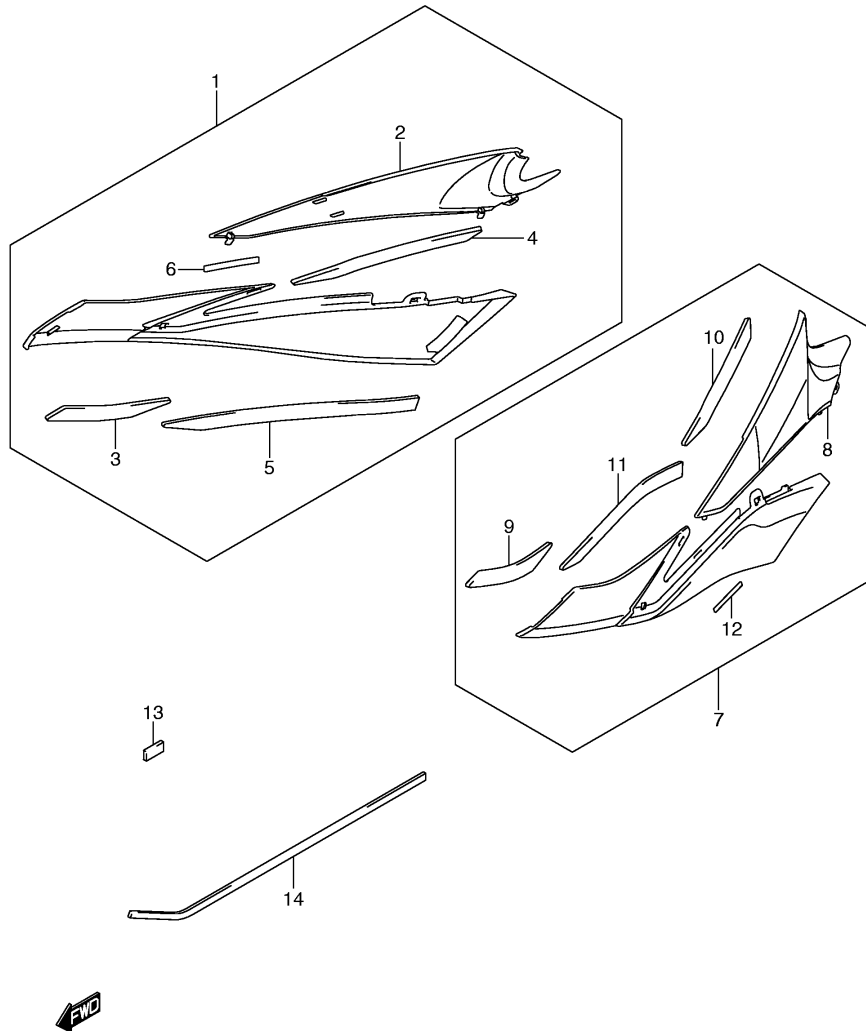

FIG.43

Ref No	Part No	Description
1	47410-37H00-019	Cover, Frame Side Rh (black)
1	47410-37H00-YBD	Cover, Frame Side Rh (white)
1	47410-37H00-YLF	Cover, Frame Side Rh (gray)
2	47411-37H00-019	• Cover, Upper Rh (black)
2	47411-37H00-YBD	• Cover, Upper Rh (white)
2	47411-37H00-YLF	• Cover, Upper Rh (gray)
3	47412-37H00	• Cushion, Front Rh
4	47413-37H00	• Cushion, Upper Rh
5	47415-37H00	• Cushion, Lower Rh
6	47416-37H00	• Cushion, Center
7	47510-37H00-019	Cover, Frame Side Lh (black)
7	47510-37H00-YBD	Cover, Frame Side Lh (white)
7	47510-37H00-YLF	Cover, Frame Side Lh (gray)
8	47511-37H00-019	• Cover, Upper Lh (black)
8	47511-37H00-YBD	• Cover, Upper Lh (white)
8	47511-37H00-YLF	• Cover, Upper Lh (gray)
9	47512-37H00	• Cushion, Front Lh
10	47513-37H00	• Cushion, Upper Lh
11	47515-37H00	• Cushion, Lower Lh
12	47416-37H00	• Cushion, Center
13	44894-24A00	Cushion, Middle
14	47412-21H00	Cushion, Upper