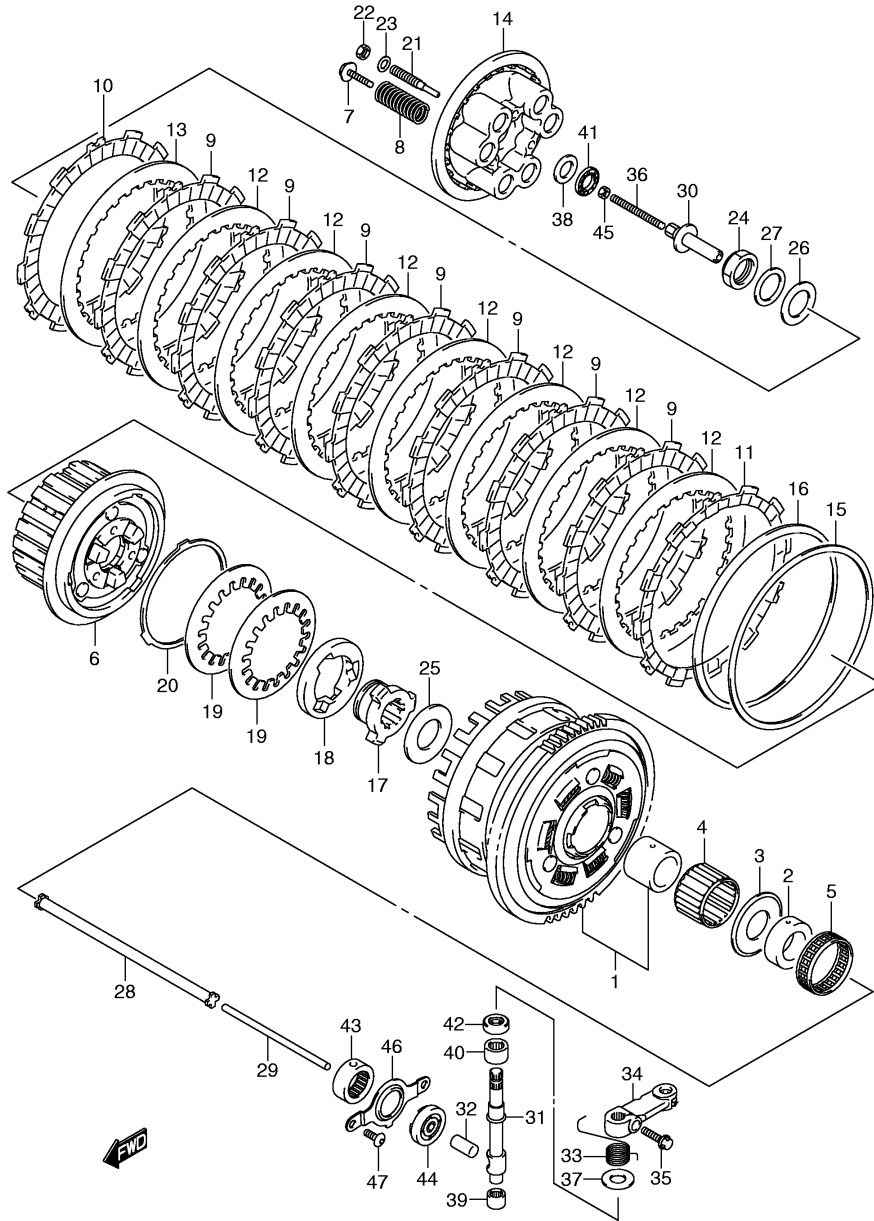

FIG.22

Ref No	Part No	Description
1	21200-02840	Gear Assy, Primary Driven
2	21253-01H10	Spacer, Oil Pump Drive
3	09160-25073	Washer (25x54x2.4)
4	09263-35015	Bearing (35x40x26.8)
5	09263-35045	Bearing (35x40x12.8)
6	21410-41G30	Hub, Clutch Sleeve
7	21482-41G00	Bolt, Clutch Spring
8	21413-01H00	Spring, Clutch
9	21441-36F30	Plate, Clutch Drive No.1
10	21441-36F10	Plate, Clutch Drive No.2
11	21442-41G00	Plate, Clutch Drive No.3
12	21451-41G10	Plate, Clutch Driven No.1
13	21451-41G30	Plate, Clutch Driven No.2
14	21462-41G00	Disc, Clutch Pressure
15	21471-41G00	Seat, Wave Washer
16	21472-41G10	Washer, Clutch Plate Wave
17	21611-41G30	Cam, Clutch Drive
18	21612-41G10	Cam, Clutch Driven
19	21621-41G00	Washer, Cam Reaction Wave
20	21624-41G00	Washer, Cam Reaction Seat
21	21622-41G00	Lifter, Clutch Pressure Disc
22	21623-41G00	Nut, Cl Press Disc
23	09181-08139	Washer (8x14x1.0)
24	09159-24010	Nut, Clutch Sleeve Hub
25	09160-25056	Washer, Clutch Sleeve Thr
26	09164-24006	Washer, Clutch Wave
27	09160-25077	Washer, Sleeve Hub Nut
28	23110-38B00	Rod, Clutch Push Rh
29	23111-35F00	Rod, Clutch Push Lh
30	23121-41G00	Piece, Clutch Push
31	23122-41G00	Camshaft, Clutch Release
32	23123-41G00	Cap, Clutch Push Rod
33	23125-41G00	Spring, Clutch Release
34	23271-41G20	Arm, Clutch Release
35	09103-06223	Bolt, Cl Release
36	09134-06015	Screw, Clutch Push
37	09160-10020	Washer, Clutch Push
38	09160-15045	Washer, Clutch Push
39	09263-10014	Bearing, Cl Cam Shaft
40	09263-12027	Bearing, Cl Rise Cam
41	09263-15003	Bearing, Cl Push Piece
42	09282-10012	Seal, Cl Rise Cam Shaft
43	09285-06011	Seal, Clutch Push Rod
44	09285-10004	Seal, Clutch Push Rod
45	08310-0006A	Nut, Clutch Release
46	24741-01H00	Retainer, Cl Push Rod
47	09139-06153	Screw, Push Rod

GSX-R750K8 E03 E28_022
CLUTCH