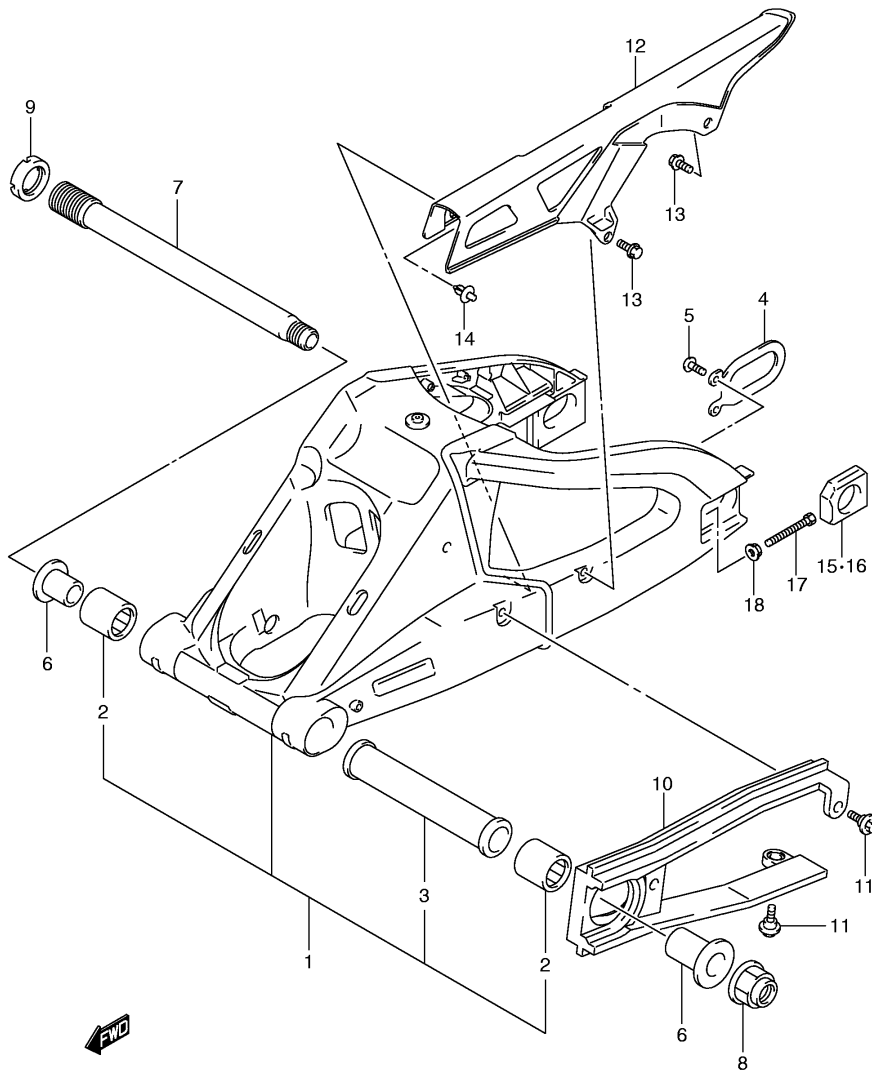

**FIG.63**

Ref No	Part No	Description
1	61000-01H10-YAP	Swinging Arm Assy, Rear (black)
2	09263-27013	. Bearing, Pivot
3	61281-41G00	. Spacer, Center
4	61124-41G00	Plate, Bracket
5	09125-06073	Screw
6	61251-41G00	Spacer, Bearing
7	61211-01H00	Shaft, Pivot
8	09159-20006	Nut
9	61214-42E00	Nut, Pivot
10	61273-01H00	Buffer, Chain Touch Defense
11	09111-06072	Screw
12	61311-01H10	Case, Chain
13	09103-06289	Bolt
14	09409-08308-5ES	Clip (black)
15	61445-40F20	Adjuster, Chain Rh
16	61446-40F10	Adjuster, Chain Lh
17	09100-08287	Bolt (8x50)
18	08316-1008A	Nut