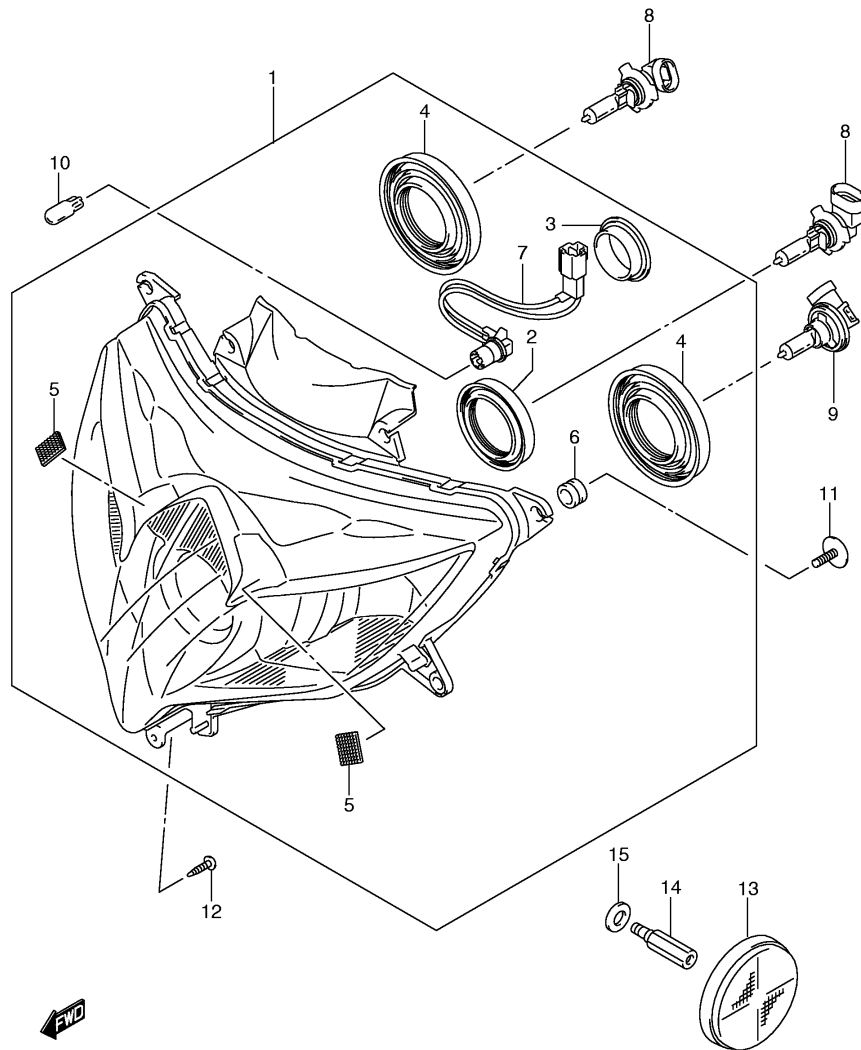

FIG.31

Ref No	Part No	Description
1	35100-37H30-999	Headlamp Assy
2	35179-01H00	. Cover, Socket
3	35179-37H00	. Cover, Back
4	35179-76F10	. Cover, Socket
5	44572-37H00	. Fastener, Fuel Tank
6	09320-09039	. Cushion
7	36118-37H00	. Socket & Lead
8	09471-12151	Bulb (12v60w,hb3,#9005)
9	09471-12210	Bulb (12v55w,h11)
10	09471-12216	Bulb (12v5w)
11	09136-05062	Screw, Headlamp
12	03541-0516B	Bolt, Headlamp
13	35950-14A10	Reflex Reflector Assy, Fr
14	09119-06109	Bolt
15	09160-08090	Washer (8.5x14x1.5)