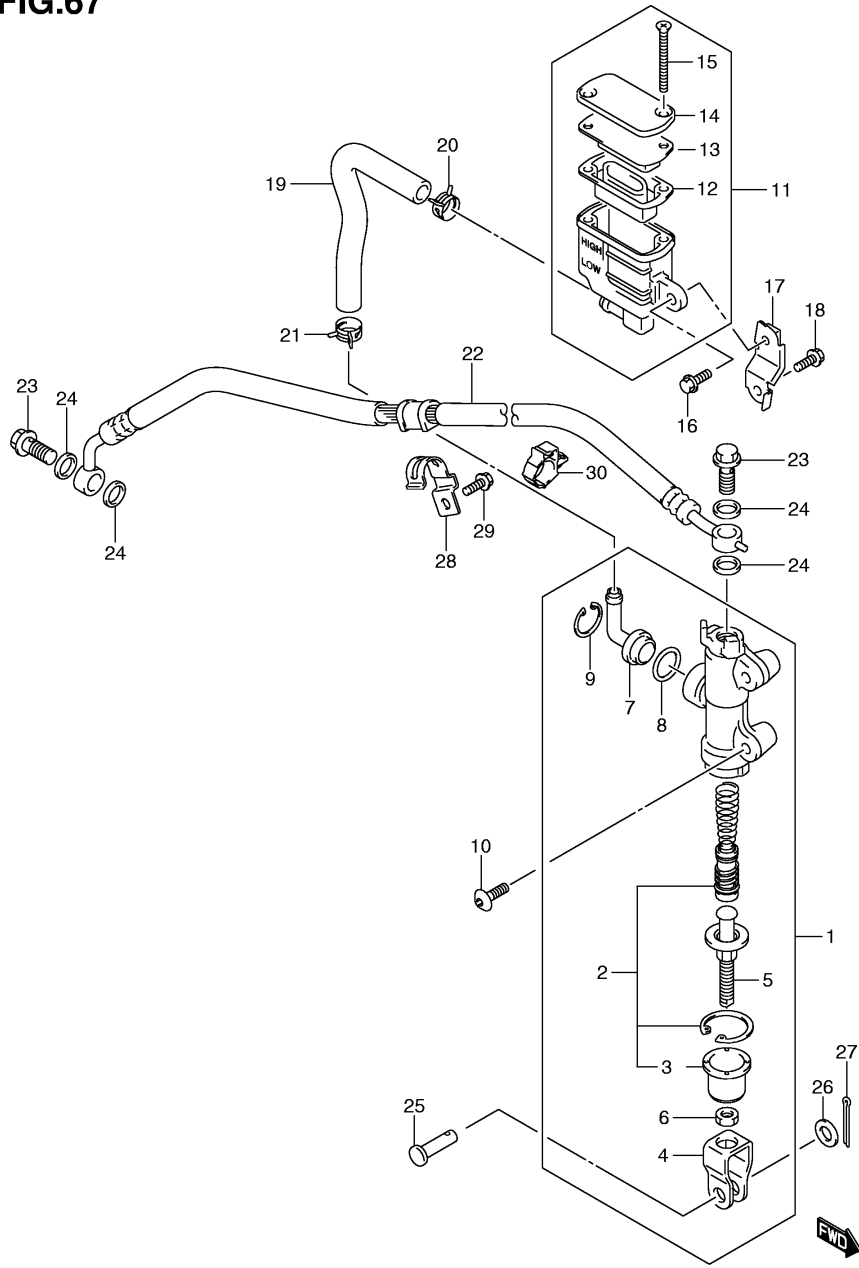

FIG.67

Ref No	Part No	Description
1	69600-01H20	Cylinder Assy, Rear Master
2	69600-34820	. Piston / Cap Set
3	69691-00A00	•• . Boot
4	69692-22H00	. Yoke
5	69670-01H00	. Rod, Push
6	69693-05A00	. Nut
7	69672-00B20	. Connector
8	69686-34200	. O Ring
9	69674-00B20	. Circlip
10	09139-06125	Bolt
11	69740-01H10	Tank Assy, Rear Reservoir
12	69667-01H00	. Diaphragm
13	69668-01H00	. Plate, Diaphragm
14	69669-01H00	. Cap
15	69689-01H00	. Screw
16	01547-0612A	Bolt, Reservoir Tank
17	69750-01H00	Bracket, Rr Reservoir Tank
18	01547-0612A	Bolt, Bracket
19	69730-01H10	Hose, Reservoir Tank
20	09401-12404	Clamp
21	09401-14410	Clip, Lower
22	69480-01H00	Hose, Rear Brake
23	09360-10062	Bolt, Brake Fluid
24	09161-10009	Washer (10x15x1.5)
25	09200-06068	Pin
26	08322-0106A	Washer
27	04111-2015A	Pin, Cotter
28	69268-01H00	Clamp, Rr Brake Hose
29	01547-0612A	Bolt
30	09403-17306	Guide, Rr Brake Hose