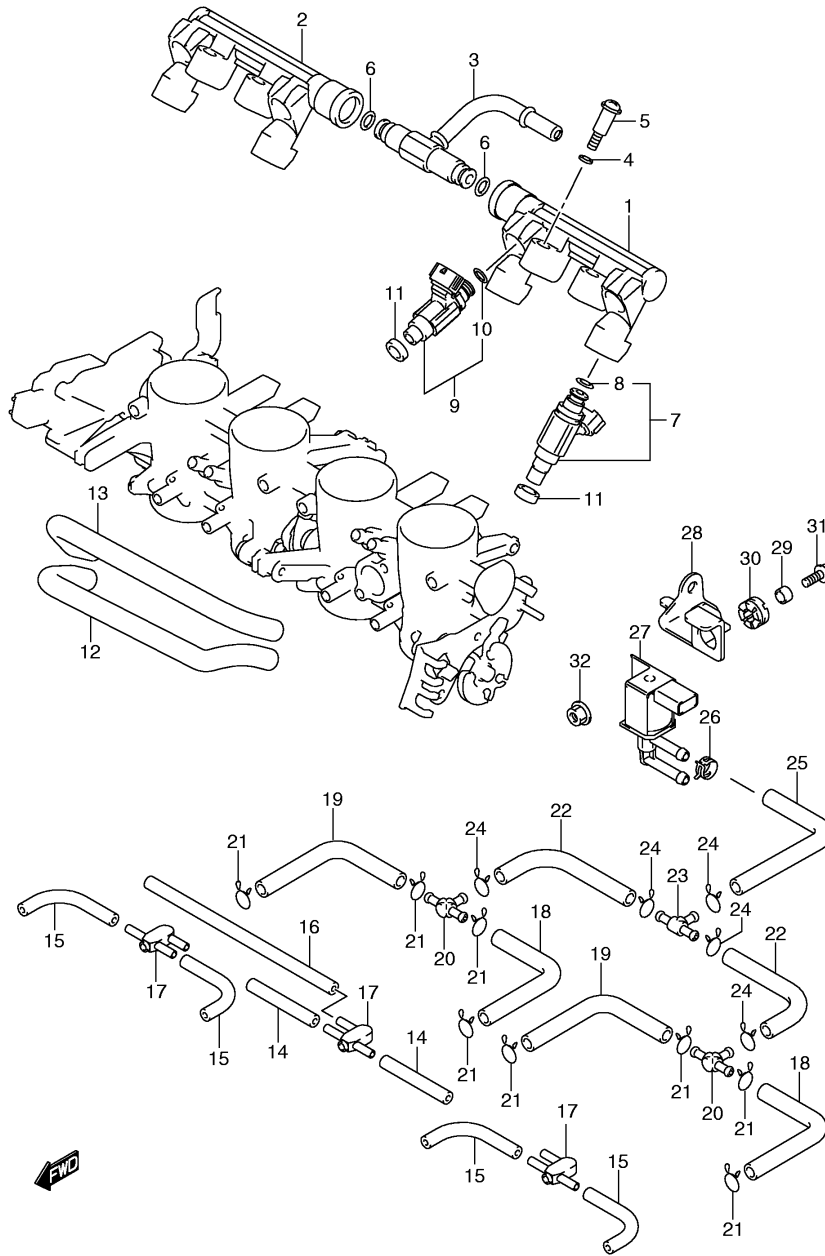

FIG.13

Ref No	Part No	Description
1	13473-37H00	Delivery Pipe Assy
2	13473-37H10	Delivery Pipe Assy
3	13473-29G00	Nipple Assy
4	13602-29G00	Packing
5	13601-29G00	Screw
6	15721-29G00	O Ring
7	15710-37H00	Injector Assy
8	15717-16G00	• O Ring
9	15710-37H10	Injector Assy
10	15717-16G00	• O Ring
11	15722-29G00	Seal
12	13698-37H00	Hose
13	13698-37H10	Hose
14	13683-37H00	Hose
15	13683-37H10	Hose
16	13683-04F50	Hose
17	13471-18H00	Nipple
18	13683-37H20	Hose
19	13683-37H30	Hose
20	13685-29G00	Nipple
21	13671-29G00	Clip
22	13680-37H00	Hose
23	13685-48B00	Nipple
24	13671-06A10	Clip
25	13680-37H10	Hose
26	09401-10411	Clip
27	18117-82K00	Valve, Canister Purge
28	13165-37H00	Bracket
29	09180-06310	Spacer
30	09320-10055	Cushion
31	09116-06212	Bolt
32	08316-1006A	Nut

GSX-R750K8 E03 E28_013
THROTTLE BODY HOSE/JOINT