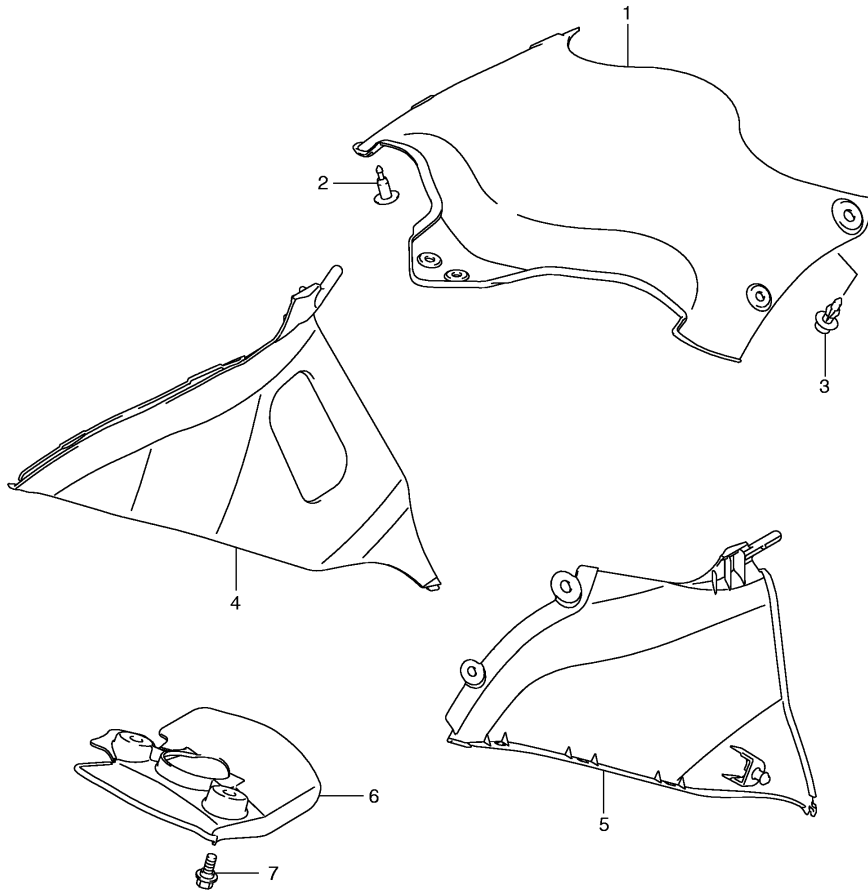

FIG.51

Ref No	Part No	Description
1	94419-37H00	Cover, Body Cowl
2	09409-06314-5PK	Clip, Front (black)
3	09409-08308-5ES	Clip, Rear (black)
4	94461-37H00	Cowl, Cover Inner Rh
5	94462-37H00	Cowl, Cover Inner Lh
6	94458-01H00	Cover, Lower Bracket
7	63161-43E00	Bolt