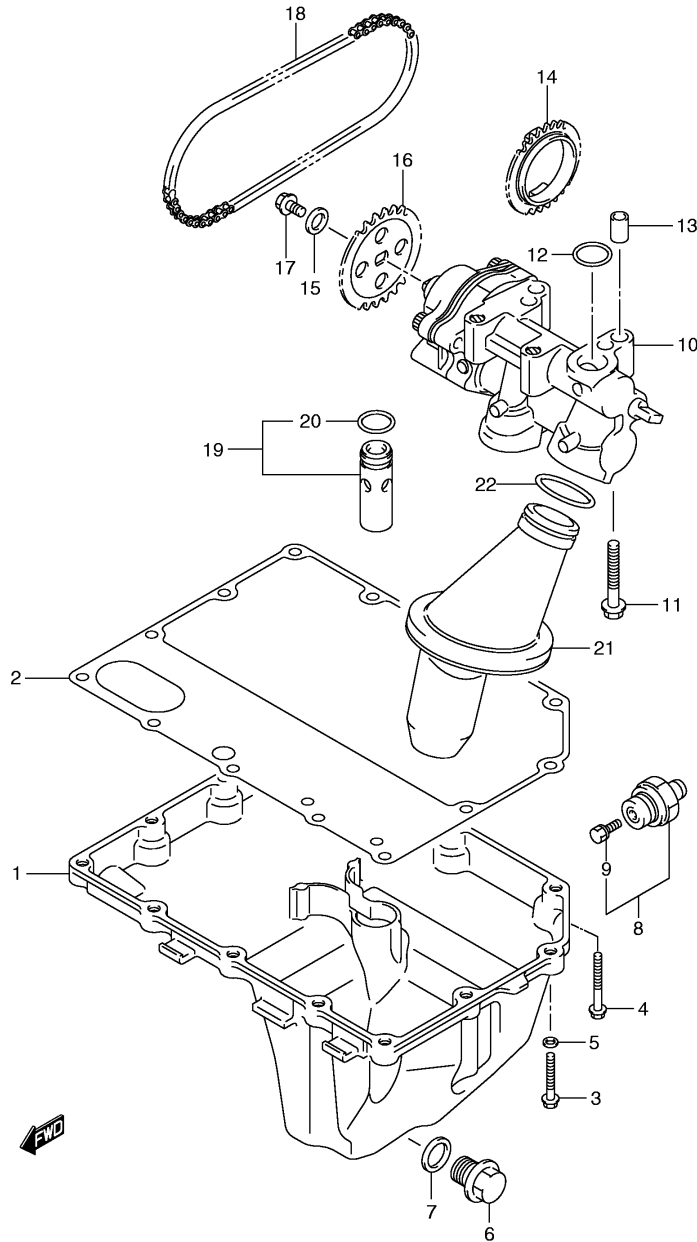

GSX-R750K8 E03 E28\_004  
 CRANKCASE

**FIG.4**

Ref No	Part No	Description
50	11322-01H00	Plate, Lower
51	09103-06188	Bolt

GSX-R750K8 E03 E28\_004  
 CRANKCASE

**FIG.5**

Ref No	Part No	Description
1	11341-37H00	Cover, Clutch
2	11482-01H00	Gasket, Clutch Cover
3	11342-41G10	Cap, Clutch Release Adjust
4	09280-54001	O Ring (d:2.4,id:52.6)
5	04211-09189	Pin
6	09168-06023	Gasket (5.8x13x1.2)
7	09103-06213	Bolt
8	11971-25D00	Plug, Engine Oil Filter
9	09280-17003	O Ring (d:3.1,id:16.8)
10	09259-36021	Plug, Shaft Hole
11	09280-33004	O Ring (d:3.1,id:32.7)
12	11351-01H02	Cover, Generator
13	11352-01H00	Cap, Starter Idle Gear
14	11483-01H00	Gasket
15	09280-71008	O Ring
16	04211-09149	Pin
17	09103-06212	Bolt
18	09103-06238	Bolt
19	09103-06274	Bolt
20	09103-06222	Plug, Oil Gallery
21	09168-06018	Gasket
22	11361-01H00	Cover, Engine Sprocket
23	04211-09129	Pin
24	09103-06224	Bolt (6x45)
25	09103-06239	Bolt (6x65)
26	09103-06257	Bolt (6x75)

GSX-R750K8 E03 E28\_005  
 CRANKCASE COVER

**FIG.6**

Ref No	Part No	Description
1	11511-01H00	Pan, Oil
2	11489-01H00	Gasket
3	01547-0625A	Bolt
4	09103-06204	Bolt (6x30)
5	09168-06023	Gasket (5.8x13x1.2)
6	09247-14036	Plug, Oil Drain
7	09168-14002	Gasket
8	37820-33D10	Switch, Oil Pressure
9	37822-33D00	• Bolt
10	16400-01H00	Pump Assy, Oil
11	01547-0635A	Bolt
12	09280-15007	O Ring
13	04211-09149	Pin
14	16321-01H00	Sprocket, Drive
15	09181-10158	Washer
16	16331-01H00	Sprocket, Driven
17	09103-06285	Bolt (6x12)
18	16310-01H00	Chain, Oil Pump Drive
19	16440-24F00	Valve Assy, Oil Relief
20	09280-13004	• O Ring (d:1.9,id:13.0)
21	16520-01H00	Strainer, Engine Oil No.1
22	09280-25004	O Ring

(5pcs.each) & No.14

**FIG.11**

Ref No	Part No	Description
1	12760-39F00	Chain, Cam Shaft Drive
2	12771-37H00	Guide, Cam Chain No.1
3	12782-29G00	Guide, Cam Chain No.2
4	12811-02H00	Tensioner, Cam Chain
5	12812-31G00	Bolt
6	12830-37H00	Adjuster Assy, Tensioner
7	12837-02H00	Gasket, Adjuster
8	07130-0625B	Bolt