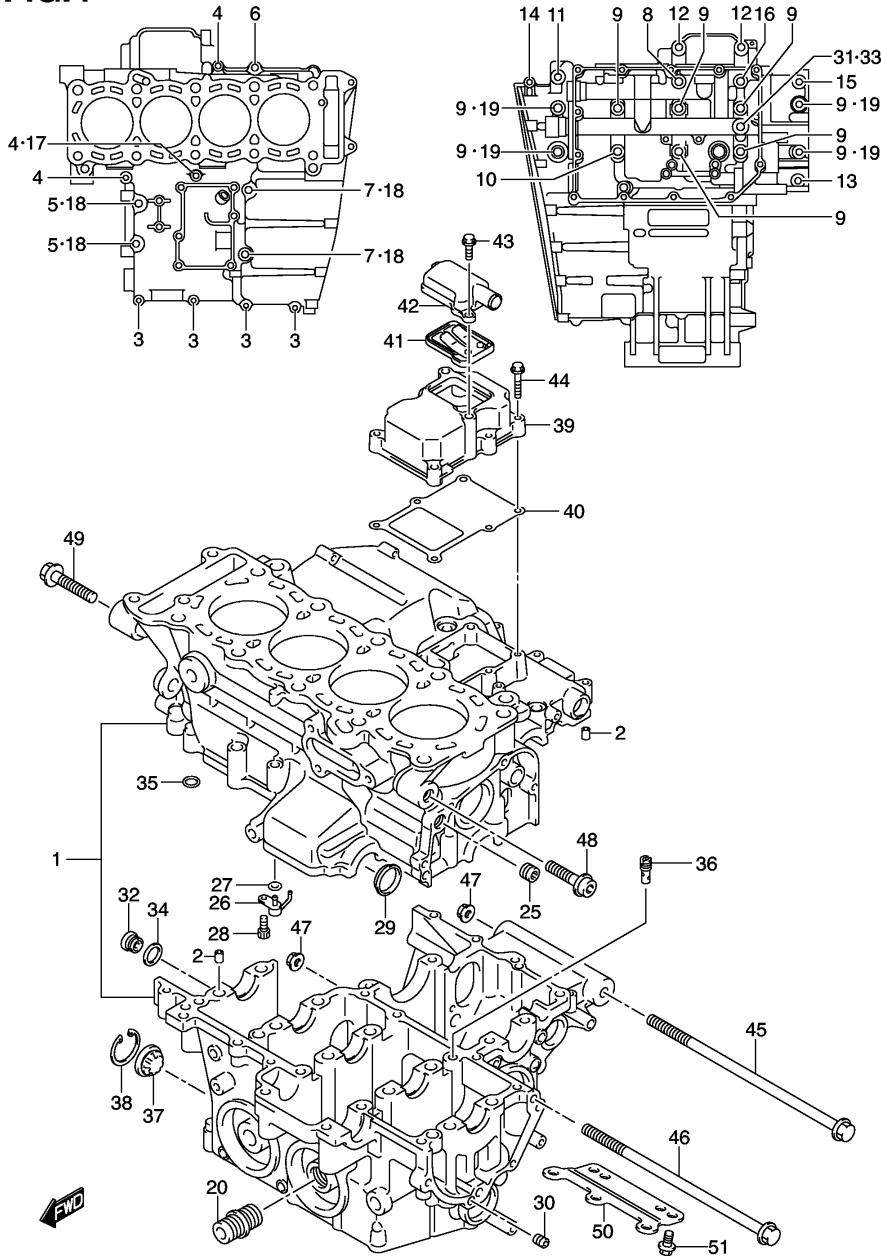

FIG.4

Ref No	Part No	Description
50	11322-01H00	Plate, Lower
51	09103-06188	Bolt

GSX-R750K8 E03 E28_004
CRANKCASE