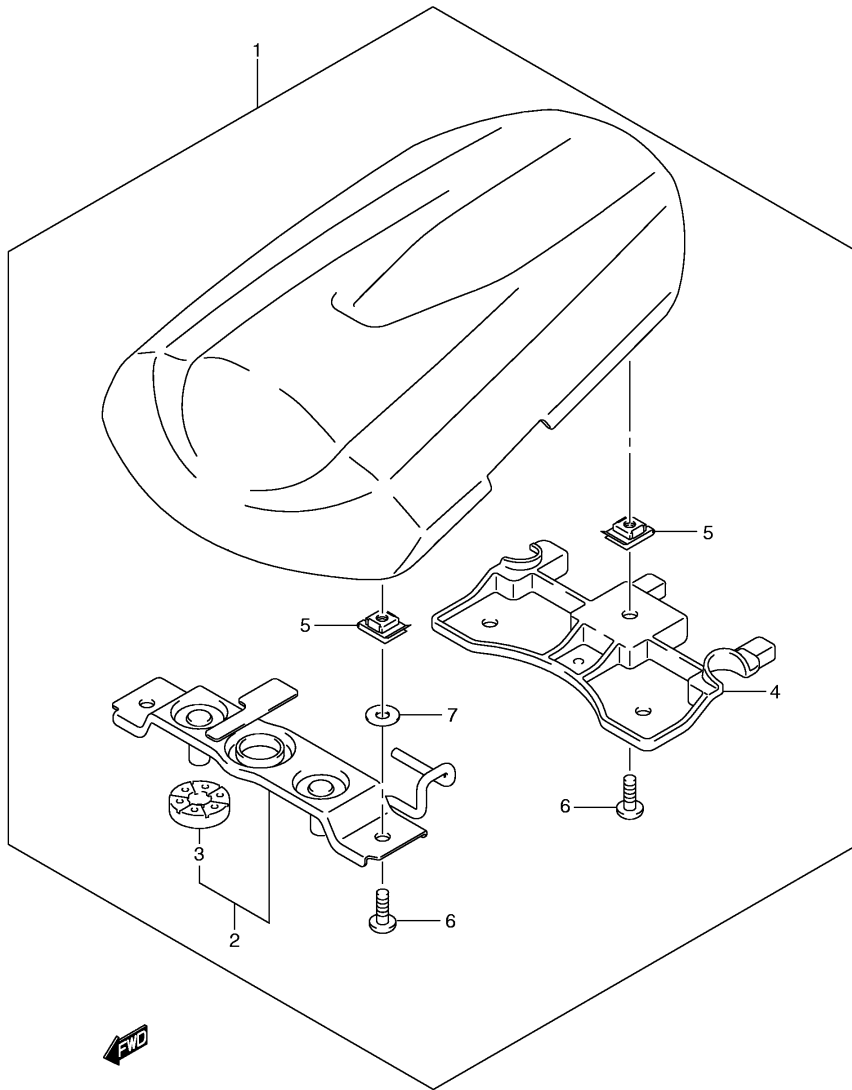

FIG.56

Ref No	Part No	Description
1	45550-37H00-YKY	Box, Seat Tail (blue)
1	45550-37H00-019	Box, Seat Tail (black)
2	45290-37H00	• Striker
3	45213-42F00	•• Cushion
4	45552-37H00	• Bottom
5	09148-06018	• Nut
6	02142-0612A	• Screw
7	09160-06077	• Washer