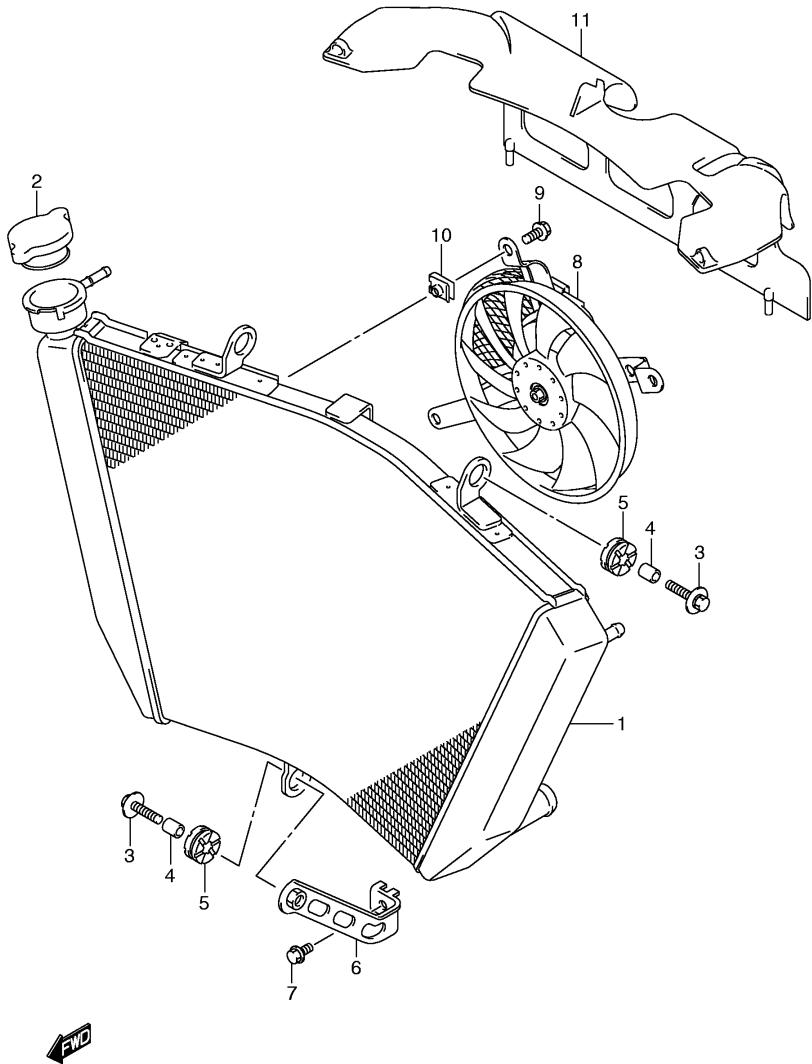

FIG.19

Ref No	Part No	Description
1	17710-01H10	Radiator Assy, Water
2	17730-14G00	Cap
3	09118-06097	Bolt
4	09180-06290	Spacer
5	09320-10051	Cushion
6	17750-01H00	Bracket
7	01550-0612A	Bolt
8	17800-01H00	Fan Assy, Radiator
9	17711-14G00	Bolt
10	17802-14F00	Nut
11	17771-37H00	Shield, Heat