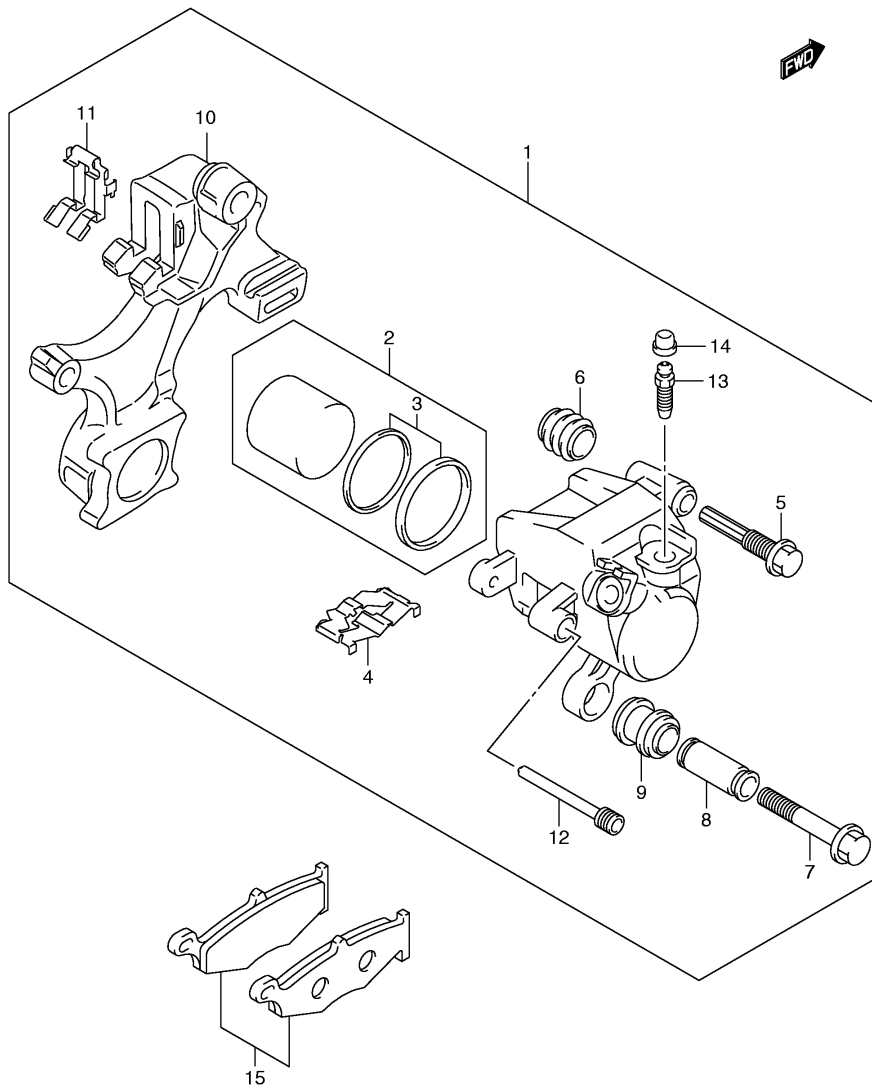

Ref No	Part No	Description
1	69100-21H00-999	Caliper Assy, Rear
2	69100-01860	• Piston Set
3	69102-05880	•• Seal Set, Piston
4	69115-44G00	• Spring, Pad
5	69105-44G00	• Pin, Bolt
6	59112-44B00	• Boot, Axle
7	69182-44G00	• Bolt
8	69185-44G00	• Sleeve
9	69186-44G00	• Boot, Sleeve
10	69150-21H00	• Bracket
11	69116-44G00	• Retainer
12	59141-40F00	• Pin, Pad
13	59121-18410	• Bleeder
14	55156-66310	• Cap, Bleeder Plug
15	69101-44810	Pad Set

FIG.66