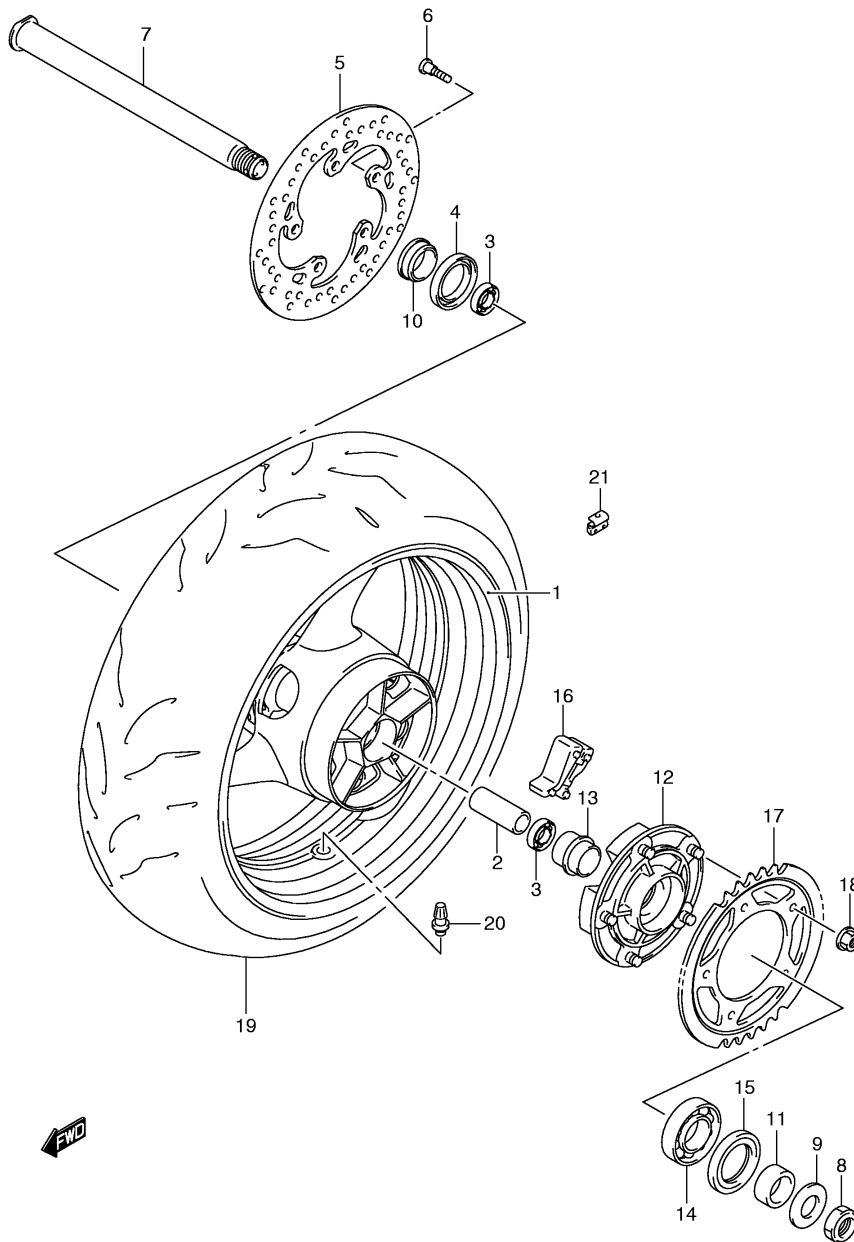

FIG.65

Ref No	Part No	Description
1	64111-37H00-019	Wheel, Rear (17m/cxmt5.50) (black)
1	64111-37H00-PLY	Wheel, Rear (17m/cxmt5.50) (blue)
2	64731-01H00	Spacer, Hub Bearing
3	09262-28043	Bearing (28x52x12)
4	09284-37001	Seal, Rr Wheel Bearing, R
5	69211-18G00	Disc, Rear Brake
6	09106-08160	Bolt
7	64711-49G00	Axle, Rear
8	09159-25003	Nut
9	09160-25070	Washer
10	64741-35F00	Spacer, Axle Rh
11	64751-35F00	Spacer, Axle Lh
12	64610-44G00	Drum, Rear Sprocket
13	64733-35F00	Retainer, Sprocket Drum
14	09262-32007	Bearing (32x65x17)
15	09285-39001	Seal (39x65x7)
16	64651-44G00	Absorber, Hub Shock
17	64511-39F00	Sprocket, Rear (nt:45)
18	08319-3110A	Nut
19	65110-38H00	Tire, Rear, 180/55 Zr17m/c (73w)(bridgestone)
20	43130-24A00	Valve Assy, Wheel Rim (tr412)
21	55411-22H00	Balancer, Wheel No.1
21	55412-22H00	Balancer, Wheel No.2
21	55413-22H00	Balancer, Wheel No.3

GSX-R750K8 E03 E28_065
REAR WHEEL