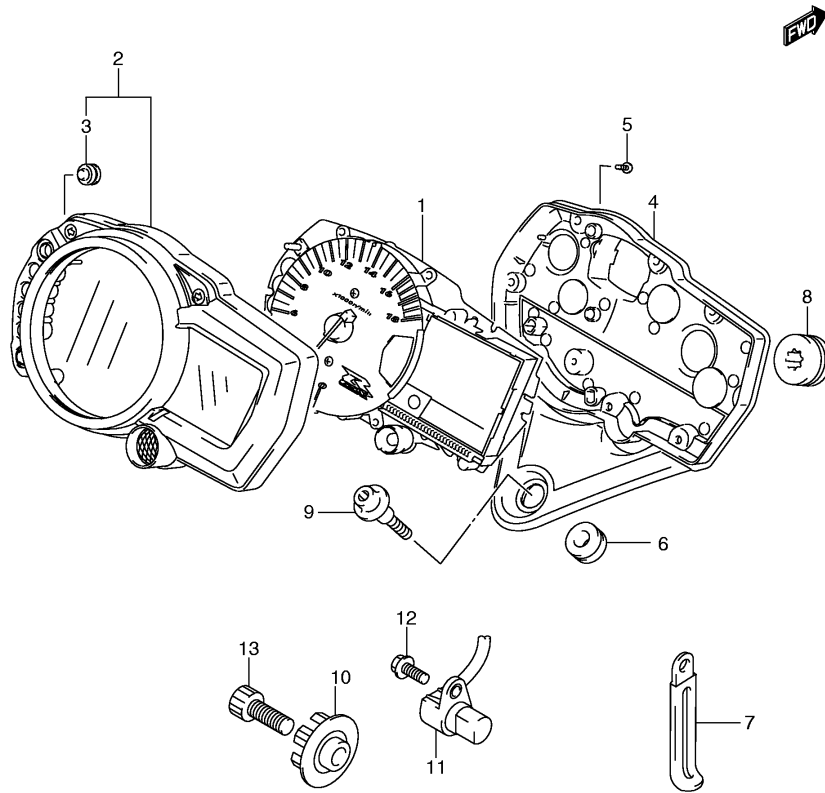

FIG.30

Ref No	Part No	Description
1	34120-38H20	Speed & Tachometer Assy
1	34120-38H30	Speed & Tachometer Assy
2	34150-01H20	Case, Upper
3	34124-39G00	• . Switch, Rubber
4	34111-01H00	Case, Lower
5	09132-03008	Screw (3x16)
6	34955-33E00	Cushion
7	09404-06429	Clamp (1:45)
8	34955-13E00	Cushion, Meter
9	34149-18G00	Screw
10	34981-38G00	Rotor, Speed
11	34990-35F00	Sensor, Speed
12	07120-0512A	Bolt, Speed Sensor
13	07130-0825B	Bolt, Speed Rotor