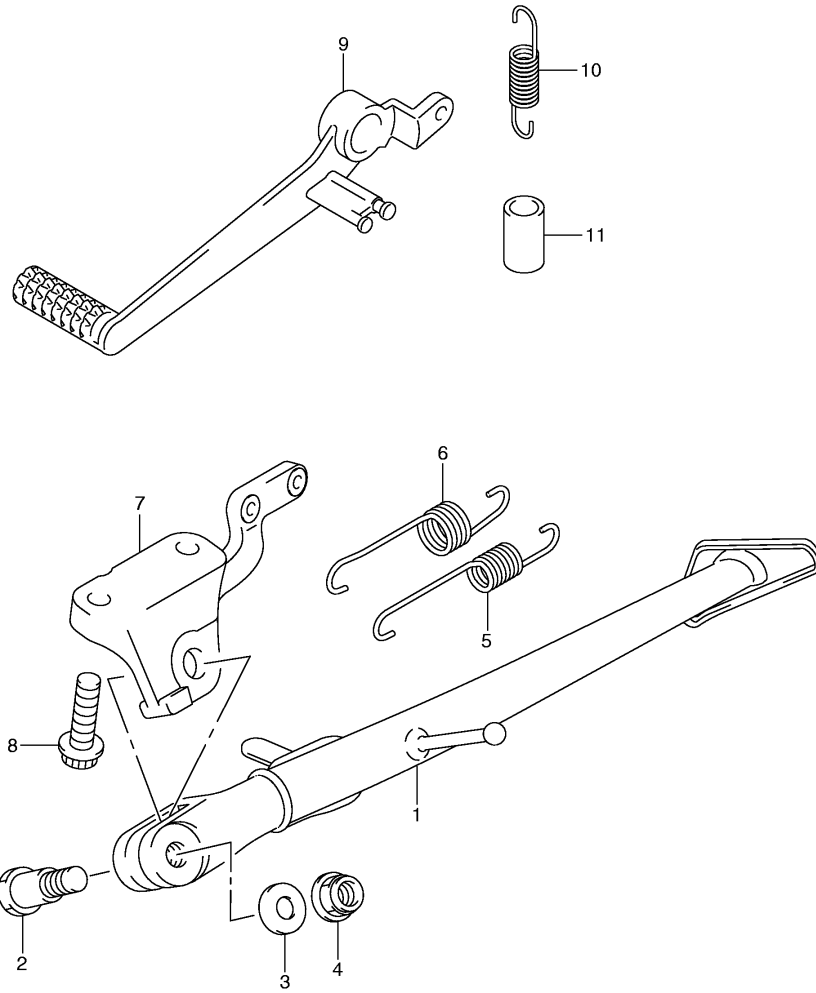

FIG.37

Ref No	Part No	Description
1	42310-40F40	Stand, Prop
2	09111-10058	Bolt, Prop Stand
3	12935-27A00	Washer
4	09159-10103	Nut
5	09443-14070	Spring, Inner
6	09443-19016	Spring, Outer
7	42330-01H00	Bracket, Prop Stand
8	09106-10064	Bolt
9	43110-41G00	Pedal, Brake
10	09443-11033	Spring
11	09352-11153-600	Tube (l:600->2)