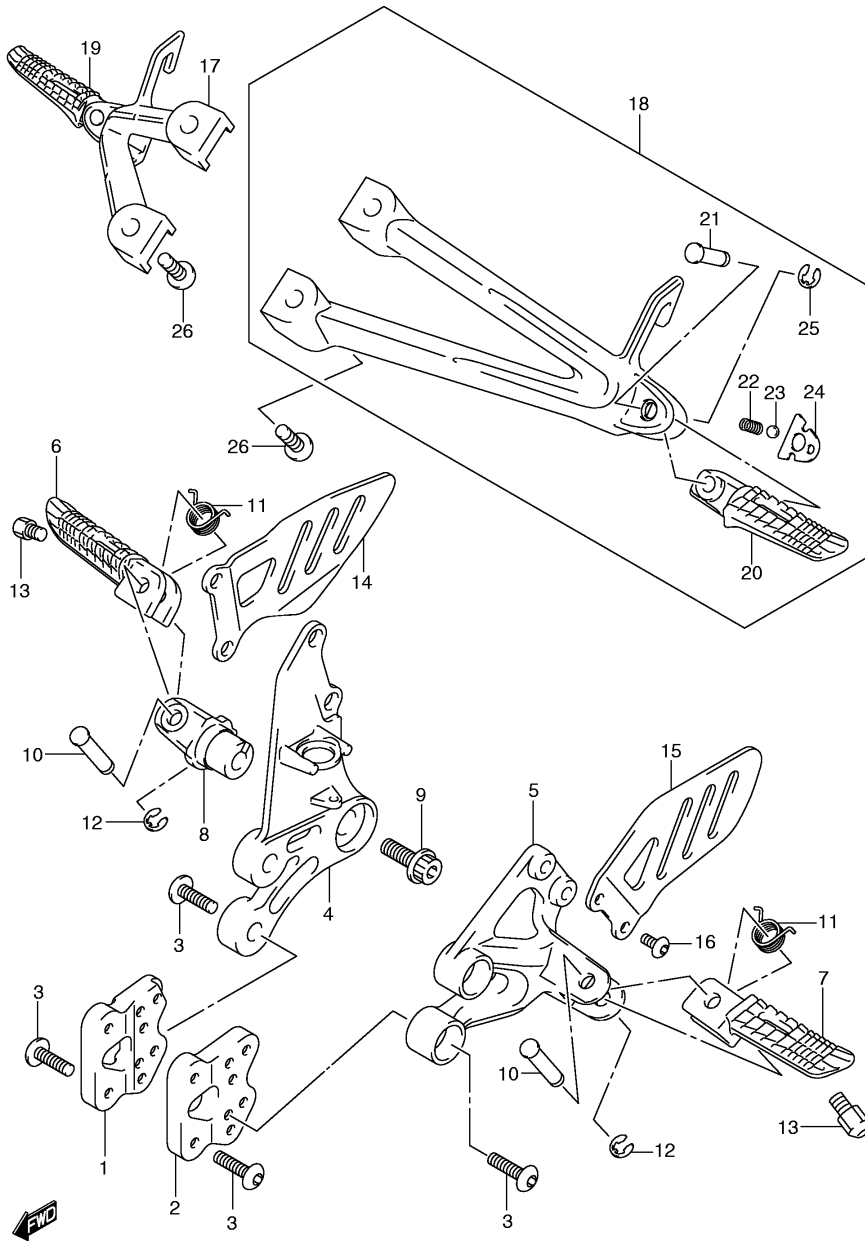

FIG.38

Ref No	Part No	Description
1	43541-01H00	Bracket, Front Footrest No.1 Rh
2	43551-01H01	Bracket, Front Footrest No.1 Lh
3	09106-08186	Bolt
4	43511-01H01	Bracket, Front Footrest No.2 Rh
5	43521-01H00	Bracket, Front Footrest No.2 Lh
6	43516-37H00	Bar, Footrest Rh
7	43526-37H00	Bar, Footrest Lh
8	43531-41G00	Holder, Footrest Bar Rh
9	09106-10064	Bolt, Rh
10	09208-08010	Pin
11	09448-14037	Spring
12	08332-1106A	E Ring
13	43576-07D01	Bolt, Bank Sensor
14	43571-01H00	Guard, Footrest Rh
15	43576-41G00	Guard, Footrest Lh
16	43577-35F00	Screw, Lh
17	43600-37H00	Footrest Assy, Pillion Rh
18	43700-37H00	Footrest Assy, Pillion Lh
19	43611-37H00	. Bar, Rh
20	43621-37H00	. Bar, Lh
21	09208-08011	. Pin
22	09440-05005	. Spring
23	06111-07004	. Ball
24	43816-01H01	. Plate
25	08332-1106A	. E Ring
26	09106-08186	Bolt

GSX-R750K8 E03 E28_038
FOOTREST