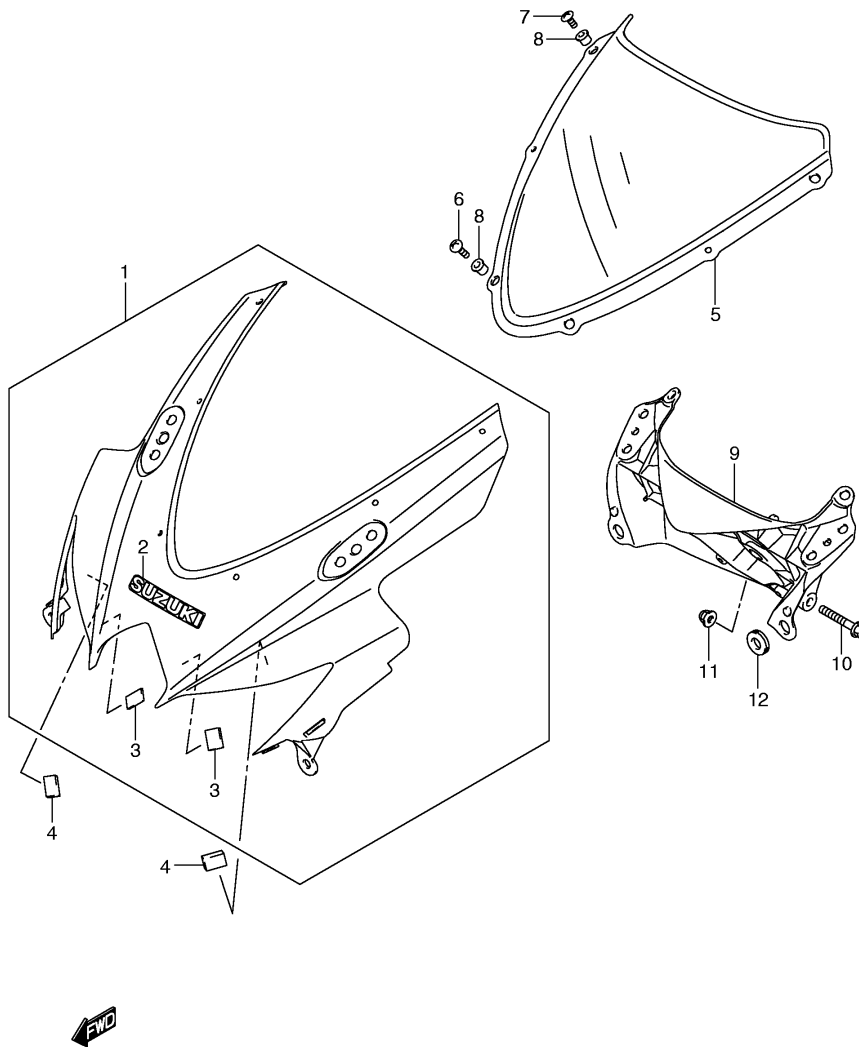

FIG.49

Ref No	Part No	Description
1	94401-37H10-019	Body, Cowling (black)
1	94401-37H10-YKY	Body, Cowling (blue)
1	94401-37H10-1PX	Body, Cowling (black)
2	68641-19F00-YU8	• Emblem (gray)
2	68641-19F00-YBD	• Emblem (white)
2	68641-19F00-YD8	• Emblem (silver)
3	44572-37H00	• Fastener
4	92146-37H00	Cushion
5	94611-37H00	Windscreen
6	09125-05133	Screw, Front
7	09125-05134	Screw, Upper
8	09159-05019	Nut
9	94511-37H00	Brace, Cowling
10	01550-0845A	Bolt
11	08313-2008A	Nut
12	09320-08028	Cushion