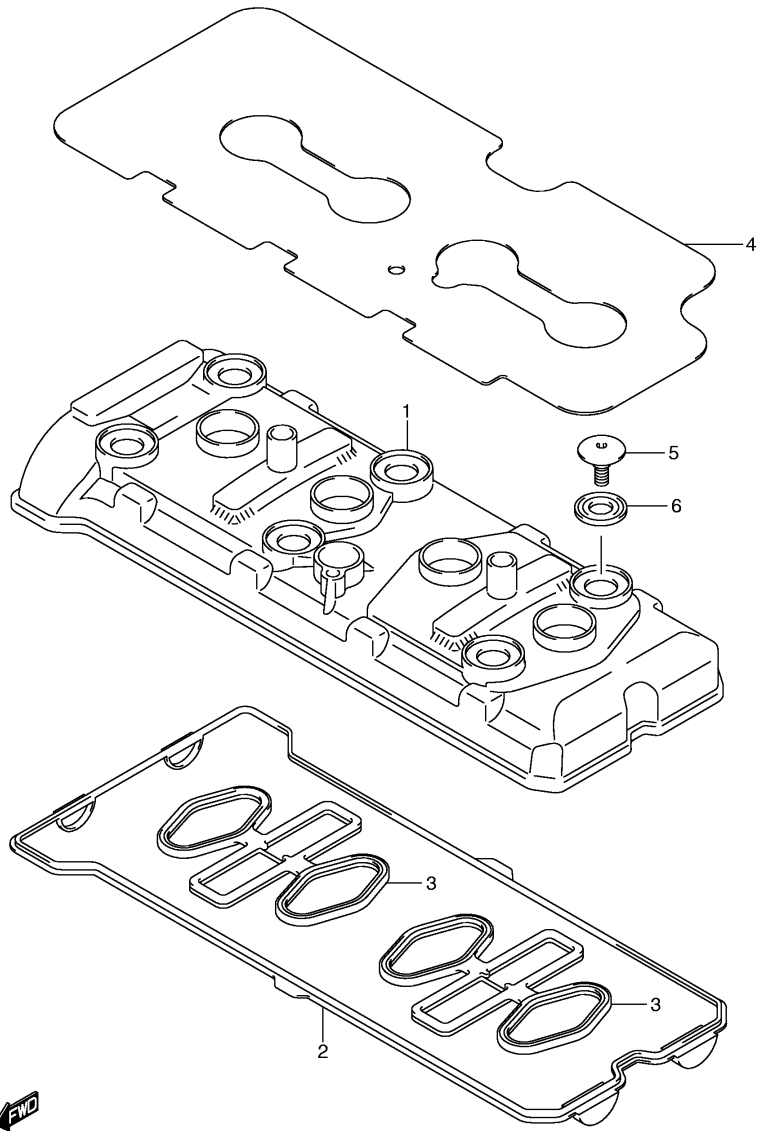

FIG.1

Ref No	Part No	Description
1	11401-02890	Gasket Set
2	11141-02H00	. Gasket, Cylinder Head
3	11173-01H00	. Gasket, Cylinder Head Cover No.1
4	11178-01H00	. Gasket, Cylinder Head Cover No.2
5	11191-27E00	. Washer, Head Cover
6	11482-01H00	. Gasket, Clutch Cover
7	11483-01H00	. Gasket, Generator Cover
8	11484-01H00	. Gasket, Breather Cover
9	11489-01H00	. Gasket, Oil Pan
10	12837-02H00	. Gasket, Tensioner Adjuster
11	14181-46E00	. Gasket, Exhaust Pipe
12	09280-15007	. O Ring, Oil Pump
13	09280-17003	. O Ring, Oil Filler Plug
14	09280-25004	. O Ring, Oil Strainer
15	09280-33004	. O Ring, Crankshaft Hole Plug
16	09280-71008	. O Ring, Starter Gear Cover

**FIG.2**

Ref No	Part No	Description
1	11171-01H00	Cover, Cylinder Head
2	11173-01H00	Gasket, Head Cover No.1
3	11178-01H00	Gasket, Head Cover No.2
4	11179-37H00	Shield, Head Cover
5	09106-07021	Bolt (7x17.5)
6	11191-27E00	Washer

**FIG.3**

Ref No	Part No	Description
1	11100-38H00	Head Assy, Cylinder
2	09103-06266	• Bolt
3	09206-08007	• Pin
4	09168-06018	Washer
5	11115-29G70	Guide, Valve (os 0.5)
6	11141-02H00	Gasket, Cylinder Head
7	04211-11169	Pin
8	11117-29G00	Bolt (10x95)
9	09103-06222	Bolt, Oil Gallery
10	09168-06023	Gasket
11	07120-0650A	Bolt, Cylinder Head
12	11179-81402	O Ring, Spark Plug Pipe
13	09280-11001	O Ring
14	09493-80005	Jet, Oil
15	09280-04004	O Ring
16	09248-16012	Plug
17	09168-16009	Gasket
18	09482-00558	Spark Plug (ngk,cr9eia-9)
18	09482-00557	Spark Plug (denso,iu27d)
18	09482-00556	Spark Plug (ngk,cr8eia-9)
18	09482-00560	Spark Plug (ngk,cr10eia-9)
18	09482-00555	Spark Plug (denso,iu24d)
18	09482-00559	Spark Plug (denso,iu31d)
19	13101-38H00	Pipe, Intake
20	09280-46006	• O Ring (d:2.40,id:47.0)
21	13826-02H12	Clamp, Intake Pipe
22	09120-06007	Screw
23	13650-49X00	Sensor, Water Temperature
24	09168-12017	Gasket