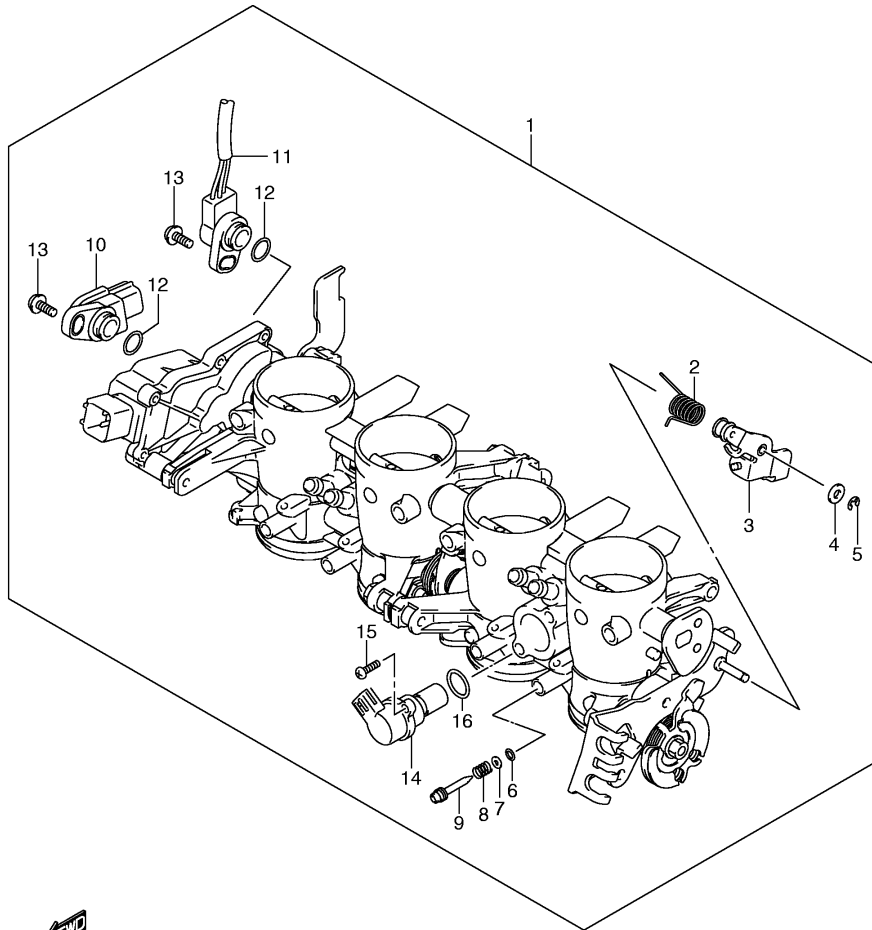

FIG.12

Ref No	Part No	Description
1	13406-38H00	Body Assy, Throttle
1	13406-38H10	Body Assy, Throttle
2	13426-29G00	. Torsion Spring
3	13420-37H00	. Lever Assy
4	13427-29G00	. Packing
5	13424-29G00	. E Ring
6	13295-29900	. O Ring
7	13606-47A00	. Washer
8	13268-48700	. Spring, Throttle Screw
9	13269-33E00	. Screw
10	13580-29G00	. Sensor Assy
11	13580-40F30	. Sensor Assy
12	13575-29G00	. O Ring
13	13605-02F00	. Screw
14	18117-37H00	. Motor Assy
15	13605-37H00	. Screw
16	13679-37H00	. O Ring