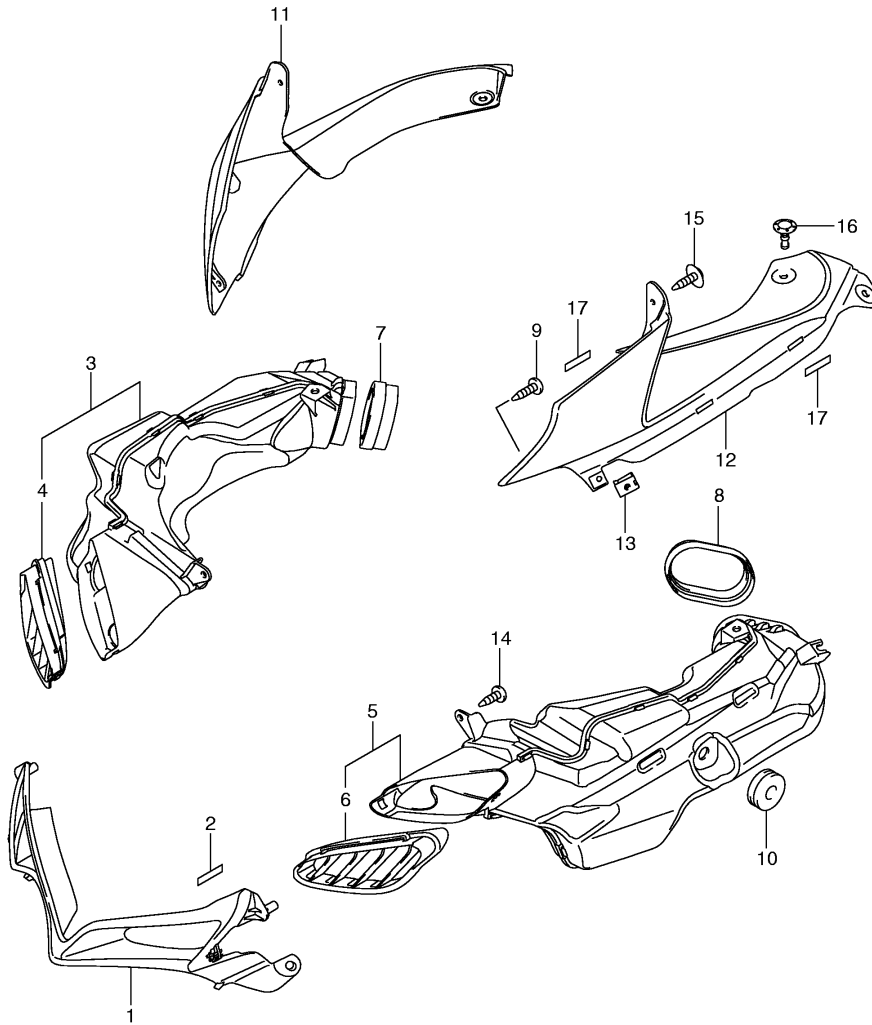

FIG.50

Ref No	Part No	Description
1	94671-37H00-YKV	Cover, Intake Front (black)
2	94443-06G00	Tape
3	94402-37H00	Pipe, Intake Rh
4	94412-37H00	• . Net, Rh
5	94403-37H00	Pipe, Intake Lh
6	94413-37H00	• . Net, Lh
7	94423-01H00	Molding, Rh
8	94433-01H00	Molding, Lh
9	03541-0516B	Screw
10	09320-08028	Cushion
11	94672-37H00-YKV	Cover, Intake Side Rh (black)
11	94672-37H00-YBD	Cover, Intake Side Rh (white)
11	94672-37H00-YME	Cover, Intake Side Rh (orange)
12	94682-37H00-YKV	Cover, Intake Side Lh (black)
12	94682-37H00-YBD	Cover, Intake Side Lh (white)
12	94682-37H00-YME	Cover, Intake Side Lh (orange)
13	09148-05052	Nut
14	03541-0512B	Screw, Front
15	09132-05050	Screw, Center
16	94479-35F00	Clip, Rear
17	94443-06G00	Tape