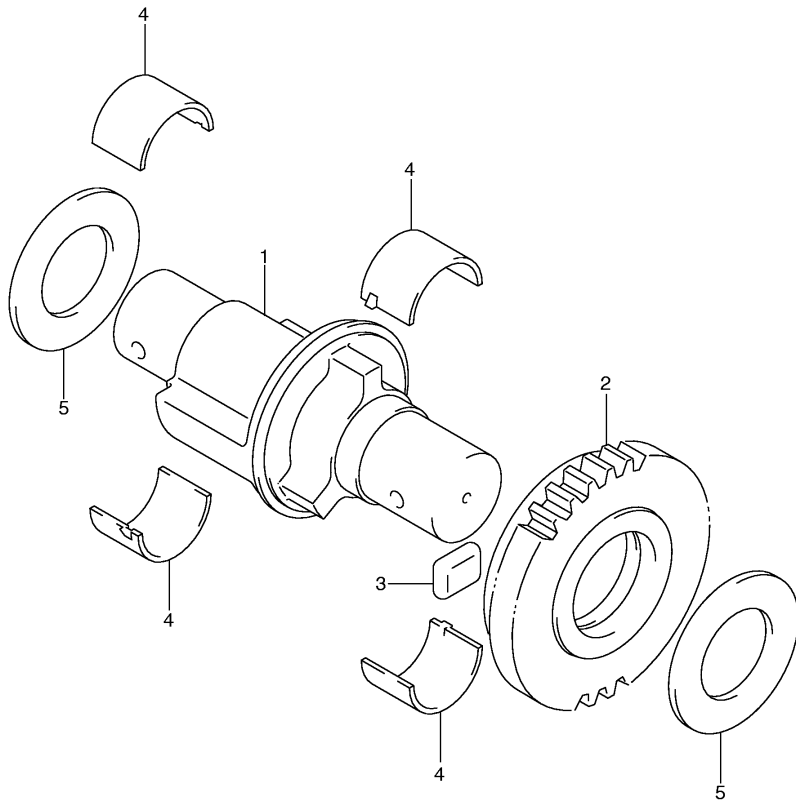

FIG.9

Ref No	Part No	Description	
1	12654-02H00	Balancer, Crank	
2	12666-01H00	Gear, Crank Balancer	
3	12686-40F00	Damper, Crank Balancer Gear	
4	12229-40F50-0A0	Bearing, Crank Balancer	(green)
4	12229-40F50-0B0	Bearing, Crank Balancer	(black)
4	12229-40F50-0C0	Bearing, Crank Balancer	(brown)
5	09181-23002	Washer