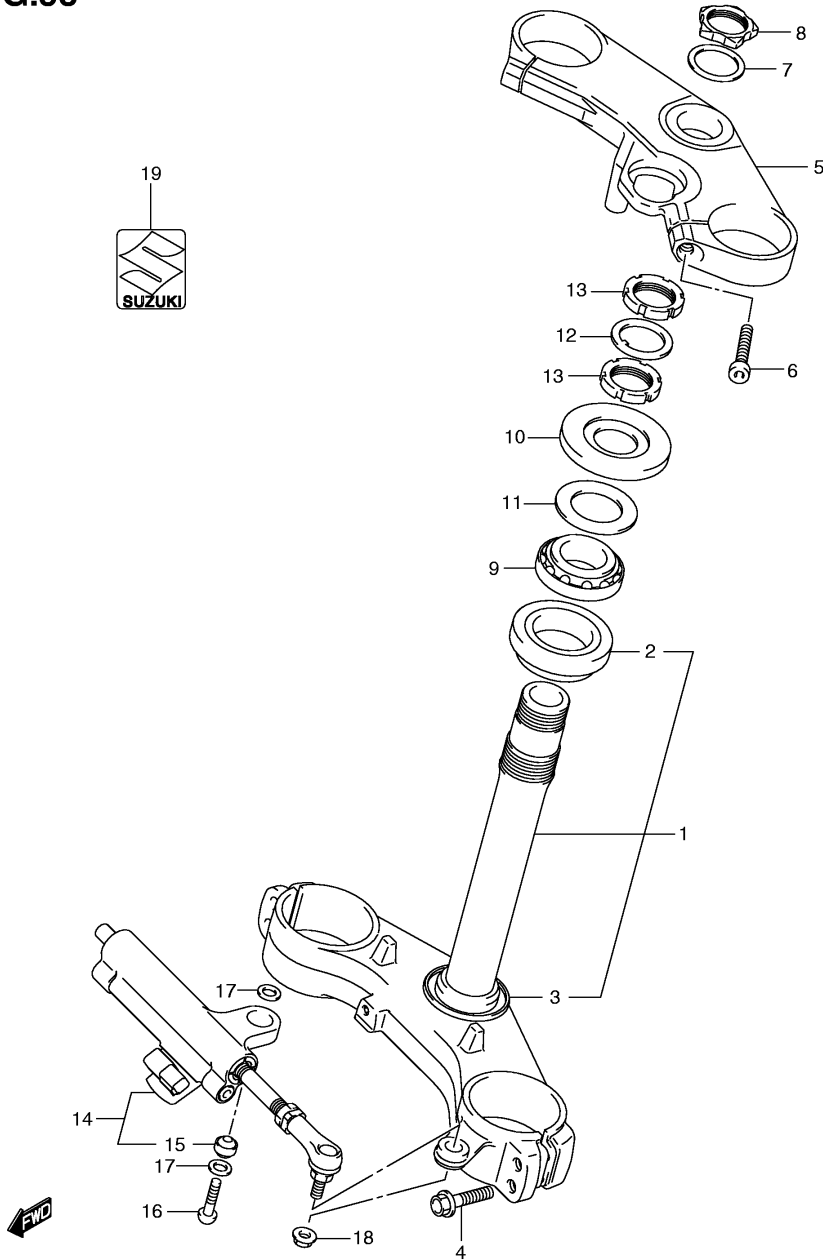

FIG.58

Ref No	Part No	Description
1	51410-01H00	Stem, Steering
2	09267-30010	• . Bearing (30x55x17)
3	51644-12C00	• . Seal, Stem Lower
4	51328-27E30	Bolt
5	51311-01H00	Head, Steering Stem
6	51147-01H00	Bolt
7	51354-01H00	Washer
8	51353-01H00	Nut
9	09267-30010	Bearing (30x55x17)
10	51643-41G10	Seal, Stem Upper Dust
11	51644-12C00	Seal, Upper Dust
12	51641-33E00	Washer, Stem
13	51631-33E00	Nut, Stem
14	51750-21H10	Damper Assy, Steering
15	09269-08003	• . Bearing (8x17.5x11)
16	09106-08130	Bolt
17	64339-14101	Seal, Dust
18	08319-3108A	Nut
19	68281-35F00	Emblem, "s"

GSX-R750K8 E03 E28_058
STEERING STEM