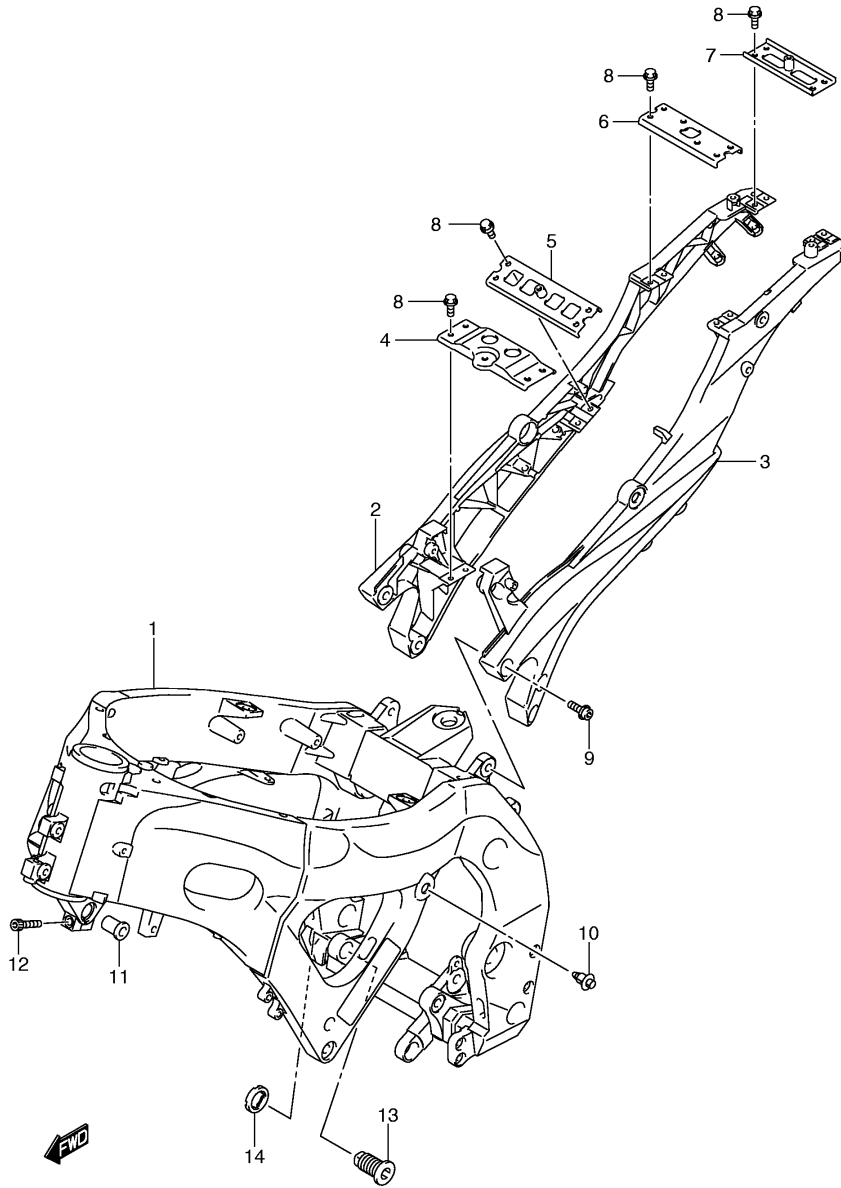

FIG.36

Ref No	Part No	Description
1	41100-02H10-YAP	Frame (black)
2	41211-37H00-YUG	Rail, Seat Rh (black)
3	41221-37H00-YUG	Rail, Seat Lh (black)
4	41770-01H00	Bridge, Seat Rail Front
5	42740-37H00	Bridge, Seat Rail Center
6	42730-37H00	Bridge, Seat Rail Upper
7	42750-37H00	Bridge, Seat Rail Rear
8	09103-06285	Bolt
9	41233-18G20	Bolt, Seat Rail
10	43585-01H01	Plug, Tank Rail
11	41911-40F01	Spacer, Engine Mount
12	09106-08185	Bolt
13	41921-35F00	Bolt, Adjust
14	41922-18G00	Nut, Adjust