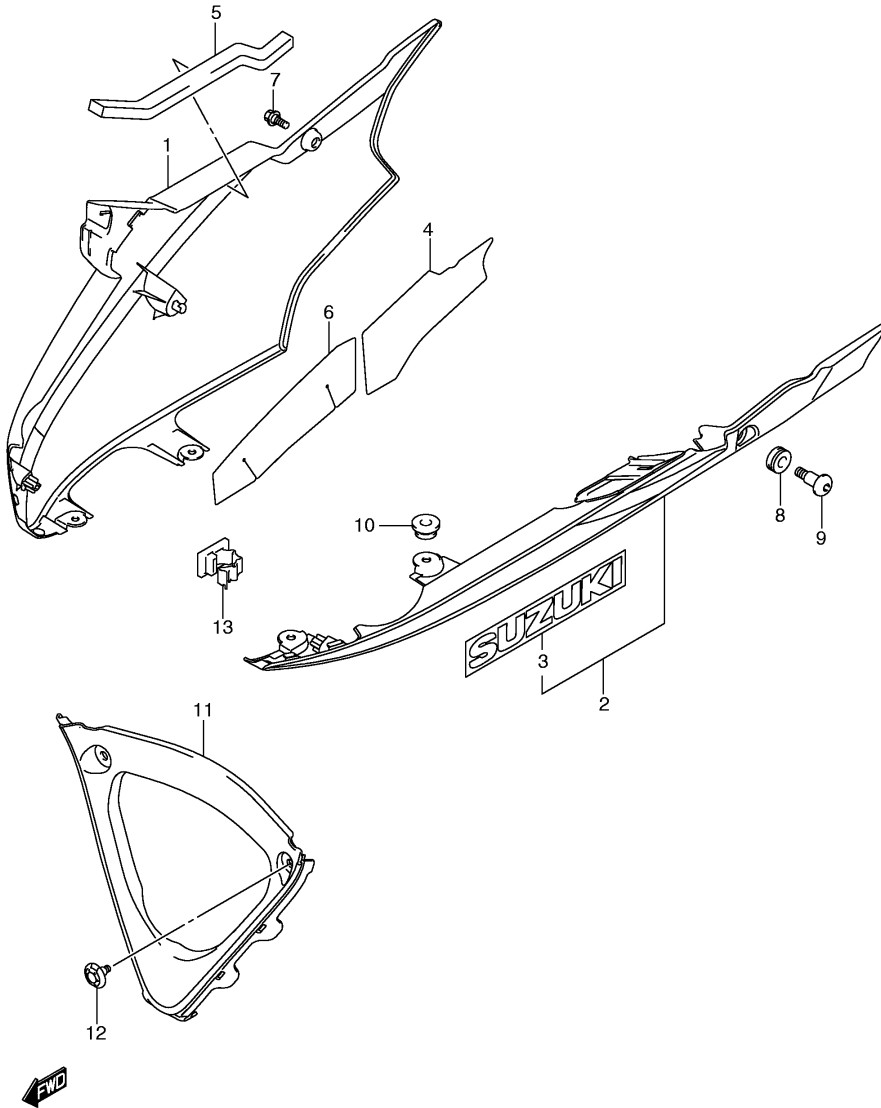

FIG.53

Ref No	Part No	Description
1	94470-37H00-019	Cowling, Under Rh (black)
1	94470-37H00-YKY	Cowling, Under Rh (blue)
1	94470-37H00-YME	Cowling, Under Rh (orange)
2	94480-37H00-019	Cowling, Under Lh (black)
2	94480-37H00-YKY	Cowling, Under Lh (blue)
2	94480-37H00-YME	Cowling, Under Lh (orange)
3	68181-33C20-YU8	• . Emblem (gray)
3	68181-33C20-YBD	• . Emblem (white)
3	68181-33C20-YKV	• . Emblem (black)
4	94472-37H00	Shield, Heat Rear Upper Rh
5	94477-37H00	Cushion
6	94472-37H10	Shield, Heat Rh
7	09139-05064	Screw, Rh
8	09320-09016	Cushion, Lh
9	09139-06126	Screw, Lh
10	09321-10018	Cushion
11	94498-37H00	Cowling, Under Center
12	94479-35F00	Clip
13	09403-14311	Clamp, Drain Hose