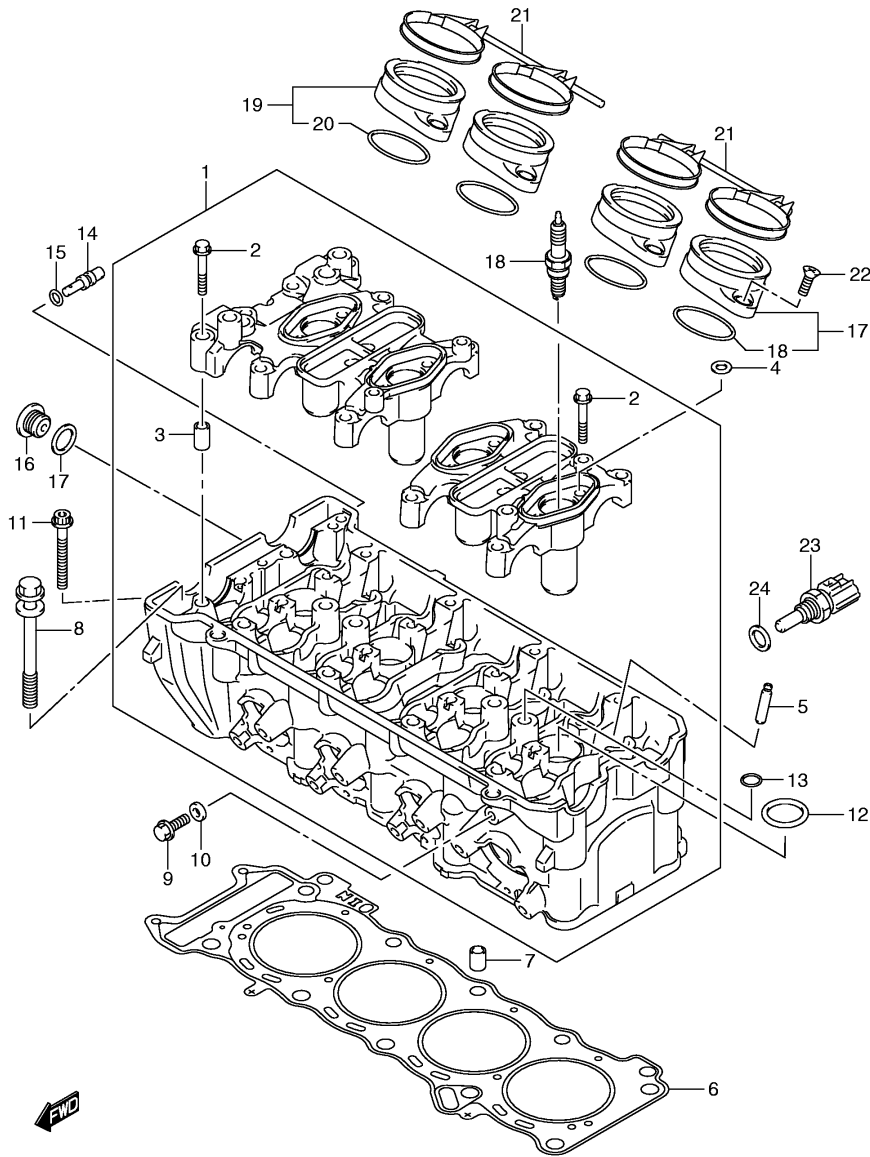

FIG.3

Ref No	Part No	Description
1	11100-38H00	Head Assy, Cylinder
2	09103-06266	• Bolt
3	09206-08007	• Pin
4	09168-06018	Washer
5	11115-29G70	Guide, Valve (os 0.5)
6	11141-02H00	Gasket, Cylinder Head
7	04211-11169	Pin
8	11117-29G00	Bolt (10x95)
9	09103-06222	Bolt, Oil Gallery
10	09168-06023	Gasket
11	07120-0650A	Bolt, Cylinder Head
12	11179-81402	O Ring, Spark Plug Pipe
13	09280-11001	O Ring
14	09493-80005	Jet, Oil
15	09280-04004	O Ring
16	09248-16012	Plug
17	09168-16009	Gasket
18	09482-00558	Spark Plug (ngk,cr9eia-9)
18	09482-00557	Spark Plug (denso,iu27d)
18	09482-00556	Spark Plug (ngk,cr8eia-9)
18	09482-00560	Spark Plug (ngk,cr10eia-9)
18	09482-00555	Spark Plug (denso,iu24d)
18	09482-00559	Spark Plug (denso,iu31d)
19	13101-38H00	Pipe, Intake
20	09280-46006	• O Ring (d:2.40,id:47.0)
21	13826-02H12	Clamp, Intake Pipe
22	09120-06007	Screw
23	13650-49X00	Sensor, Water Temperature
24	09168-12017	Gasket

GSX-R750K8 E03 E28_003
CYLINDER HEAD