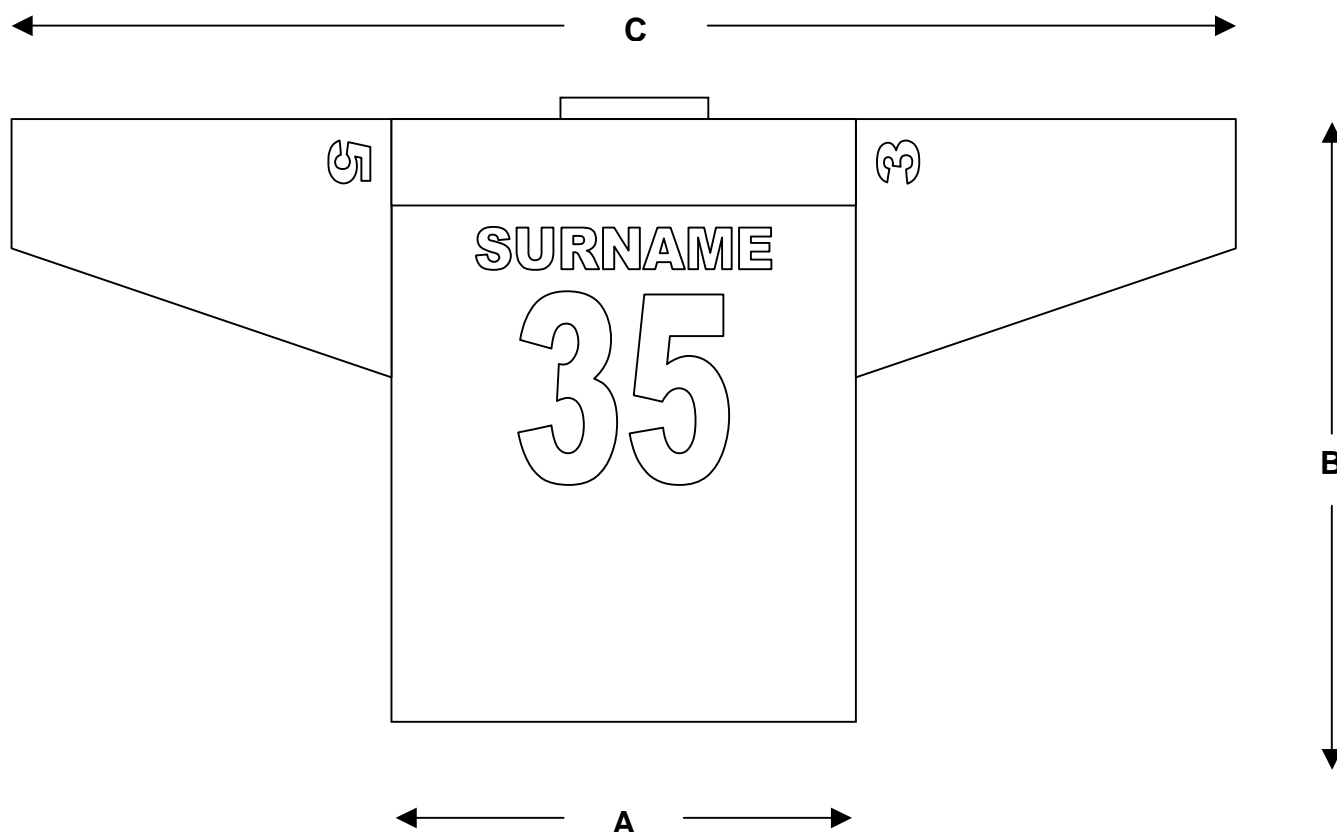

ICE HOCKEY JERSEY'S SIZE

NAME:

- Font: Arial
- High: 7 cm
- Colour in blue jersey: White
- Colour in white jersey: Black

BACK NUMBER:

- Font: ITC Machine Medium
- High: 25 cm
- Colour in blue jersey: White
- Colour in white jersey: Black

SLEEVE NUMBERS:

- Font: ITC Machine Medium
- High: 9 cm
- Colour in blue jersey: Black
- Colour in white jersey: White

Size	A	B	C
130/140	52	66	140
150/160	60	74	146
S	60	76	158
M	60	79	163
L	63	81	170
XL	68	84	176
XXL	73	84	181