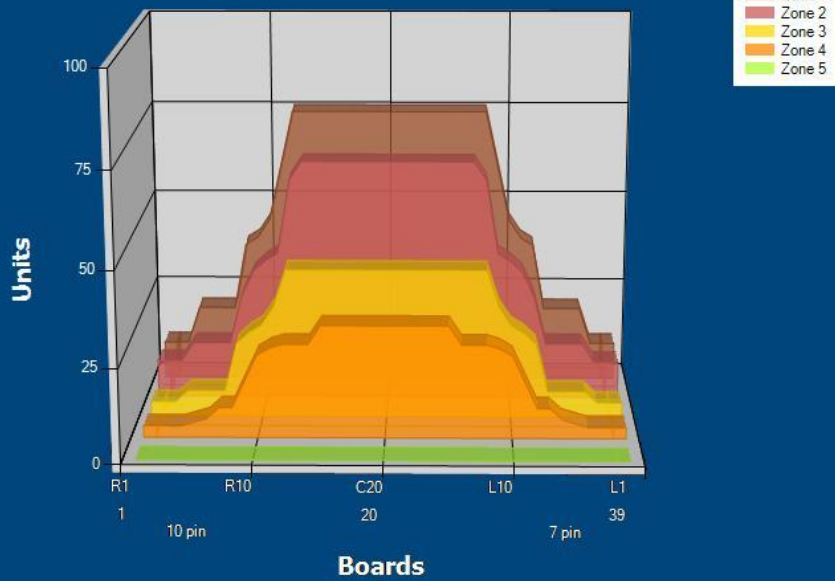

EZ 1.0 V3

Conditioner:
Cleaner:

Zone Configuration

Cleaner Transition

Mode: Clean and Condition
 Speed: Max Clean
 Start Cleaner Spray: 0 Feet
 Start Squeegee: 0 Feet
 Start Conditioning: 6 Inches
 Split Pattern: No

Zone 1	Avg	Ratio	Zone 2	Avg	Ratio
Left	18.0	4.2 : 1	Left	14.0	4.6 : 1
Right	18.0	4.2 : 1	Right	14.0	4.6 : 1
Center	75.0		Center	65.0	
Zone 3	Avg	Ratio	Zone 4	Avg	Ratio
Left	6.4	6.3 : 1	Left	4.6	6.5 : 1
Right	6.4	6.3 : 1	Right	4.6	6.5 : 1
Center	40.0		Center	30.0	
Zone 5	Avg	Ratio			
Left	0.0	1.0 : 1			
Right	0.0	1.0 : 1			
Center	0.0				