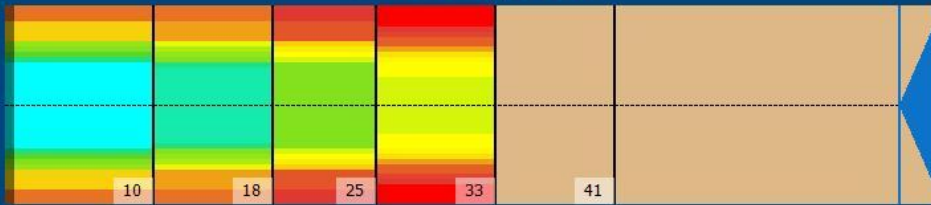

EZ 1.0 V3

Conditioner:
Cleaner:

Zone Configuration

Cleaner Transition

Mode: Clean and Condition
 Speed: Max Clean
 Start Cleaner Spray: 0 Feet
 Start Squeegee: 0 Feet
 Start Conditioning: 6 Inches
 Split Pattern: No

Zone 1	Avg	Ratio	Zone 2	Avg	Ratio
Left	18.0	4.2 : 1	Left	14.0	4.6 : 1
Right	18.0	4.2 : 1	Right	14.0	4.6 : 1
Center	75.0		Center	65.0	
Zone 3	Avg	Ratio	Zone 4	Avg	Ratio
Left	6.4	6.3 : 1	Left	4.6	6.5 : 1
Right	6.4	6.3 : 1	Right	4.6	6.5 : 1
Center	40.0		Center	30.0	
Zone 5	Avg	Ratio			
Left	0.0	1.0 : 1			
Right	0.0	1.0 : 1			
Center	0.0				