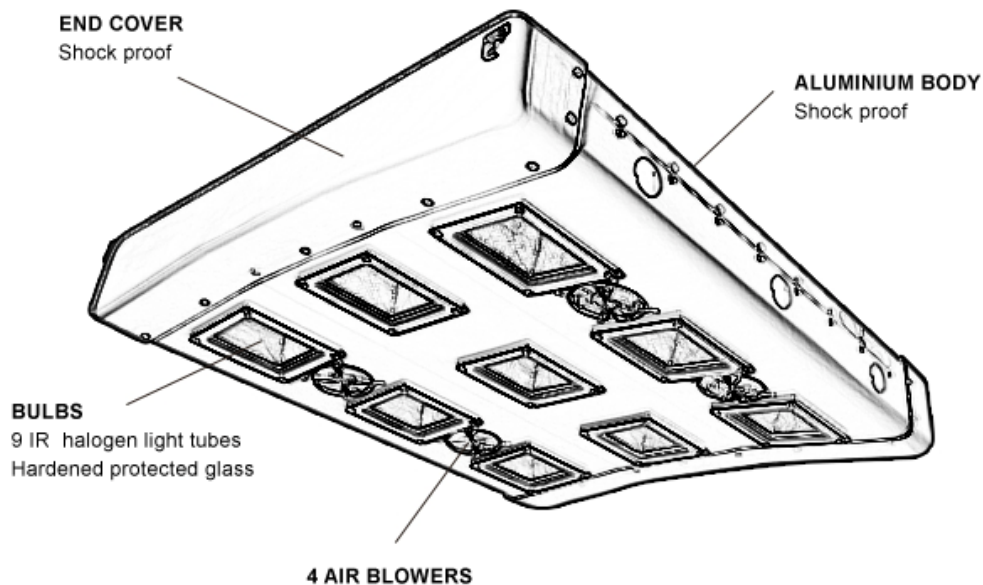

These days a solarium is a very common item to see in stables as they are used for getting your horses into top condition. Now you can do this during competitions with the Q-Line Horse Box solarium.

The heavy duty built solarium is compact and slim. Using very sophisticated infrared lights the solarium is very shallow and the infrared lamps are built in special casings which are protected with strong safety glass. The MaGMA Solarium has 4 built-in circulating fans for cooling the lamps and dispersing the heat more evenly over the horses back for quicker drying and deeper treatment.

Solariums can help improve your horses' performance and condition. The heat energy penetrates the skin into the underlying muscle and helps stimulate blood circulation, this improves muscle elasticity, therefore helping recovery from injury and reducing the likelihood of injury. A pre-exercise warm up under the solarium will relax muscles and improve training performance by increasing blood circulation.

Solariums help your horse to recover quicker after exercise as the infrared heat stimulates the circulation allowing the muscles to absorb blood sugars more quickly and speeds up the elimination of waste products from them. Solariums speed up the drying and warming process before and after exercise or washing down and will add shine to the coat.

- Stylish design
- Lightweight
- High heat output
- Round edges
- IP rated
- CE mark