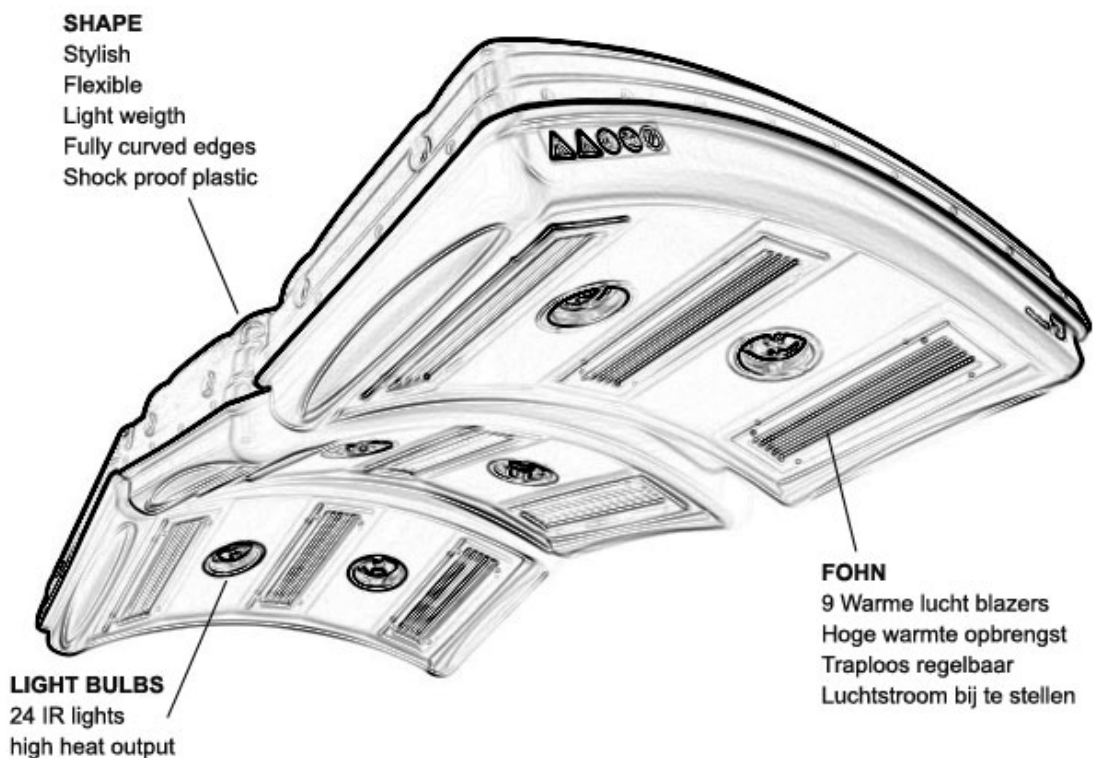

BUILT FOR WORLD'S BEST HORSES

Product sheet: MaXuSS Zephyr (Horse dryer)

Zephyros The ancient Greek name for the west wind, which generally light and beneficial. It has evolved into "zephyr" which denotes a soft gentle breeze.

The Zephyr has two powerful warm air fans on both sides which can dry your horse very quickly after washing. The fans can be set to two different air speed settings and 2 temperatures. The front and back module of the zephyr can be adjusted separately.

- 18 KW drying power
- Quick drying
- Adjustable air flow
- Adjustable temperature
- Extra infrared warmth
- Extra lights